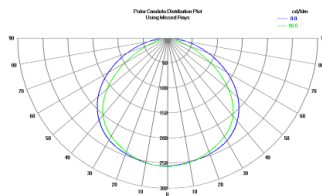

Aluminium profile PLW116 (LH4199)

Product code: LH4199
 max power: 50W/1m
 height: 73,5mm
 width: 116mm
 length: 2000mm
 casing material: aluminum
 polish: mat

price: €153,33+VAT
 price: €184,00 including VAT

PLW116 - ARCHITECTURAL LED PROFILE

SCALE 1 : 2