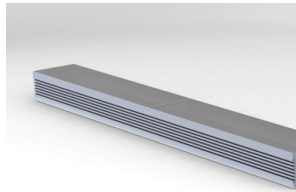

Aluminium profile PLW116 (LH4199)

Product code: LH4199
 max power: 50W/1m
 height: 73,5mm
 width: 116mm
 length: 2000mm
 casing material: aluminum
 polish: mat

price: €153,33+VAT
 price: €184,00 including VAT

PLW116 - ARCHITECTURAL LED PROFILE

SCALE 1 : 2