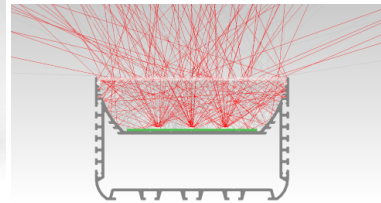

Aluminium profile PLW116 (LH4199)

Product code: LH4199
 max power: 50W/1m
 height: 73,5mm
 width: 116mm
 length: 2000mm
 casing material: aluminum
 polish: mat

price: €153,33+VAT
 price: €184,00 including VAT

PLW116 - ARCHITECTURAL LED PROFILE

SCALE 1 : 2