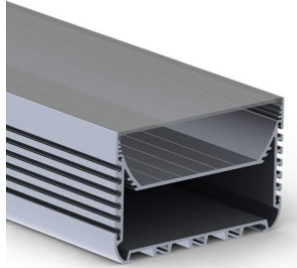

Aluminium profile PLW116 (LH4199)

Product code: LH4199
 max power: 50W/1m
 height: 73,5mm
 width: 116mm
 length: 2000mm
 casing material: aluminum
 polish: mat

price: €153,33+VAT
 price: €184,00 including VAT

PLW116 - ARCHITECTURAL LED PROFILE

SCALE 1:2