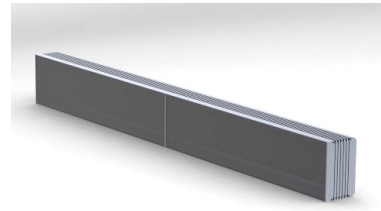

Aluminium profile PLW116 (LH4199)

Product code: LH4199
 max power: 50W/1m
 height: 73,5mm
 width: 116mm
 length: 2000mm
 casing material: aluminum
 polish: mat

price: €153,33+VAT
 price: €184,00 including VAT

PLW116 - ARCHITECTURAL LED PROFILE

SCALE 1 : 2