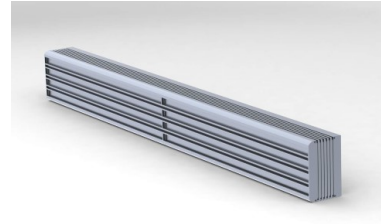

Aluminium profile PLW116 (LH4199)

Product code: LH4199
 max power: 50W/1m
 height: 73,5mm
 width: 116mm
 length: 2000mm
 casing material: aluminum
 polish: mat

price: €153,33+VAT
 price: €184,00 including VAT

PLW116 - ARCHITECTURAL LED PROFILE

SCALE 1 : 2