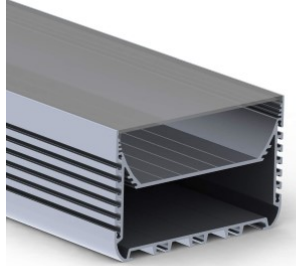

Aluminium profile PLW116 (LH4199)

Product code: LH4199
 max power: 50W/1m
 height: 73,5mm
 width: 116mm
 length: 2000mm
 casing material: aluminum
 polish: mat

price: €153,33+VAT
 price: €184,00 including VAT

PLW116 - ARCHITECTURAL LED PROFILE

SCALE 1 : 2