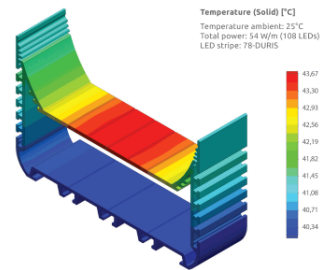

Aluminium profile PLW116 (LH4199)

Product code: LH4199
 max power: 50W/1m
 height: 73,5mm
 width: 116mm
 length: 2000mm
 casing material: aluminum
 polish: mat

price: €153,33+VAT
 price: €184,00 including VAT

PLW116 - ARCHITECTURAL LED PROFILE

SCALE 1 : 2