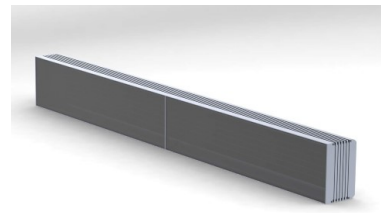

Aluminium profile PLW116 (LH4199)

Product code: LH4199
 max power: 50W/1m
 height: 73,5mm
 width: 116mm
 length: 2000mm
 casing material: aluminum
 polish: mat

price: €153,33+VAT
 price: €184,00 including VAT

PLW116 - ARCHITECTURAL LED PROFILE

SCALE 1:2