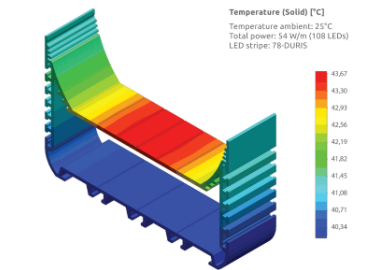

Aluminium profile PLW116 (LH4199)

Product code: LH4199
 max power: 50W/1m
 height: 73,5mm
 width: 116mm
 length: 2000mm
 casing material: aluminum
 polish: mat

price: €153,33+VAT
 price: €184,00 including VAT

PLW116 - ARCHITECTURAL LED PROFILE

SCALE 1:2