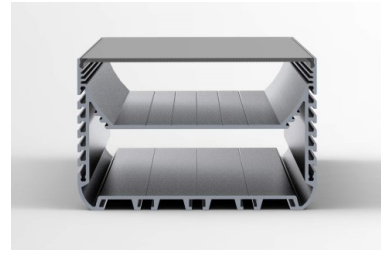

Aluminium profile PLW116 (LH4199)

Product code: LH4199
 max power: 50W/1m
 height: 73,5mm
 width: 116mm
 length: 2000mm
 casing material: aluminum
 polish: mat

price: €153,33+VAT
 price: €184,00 including VAT

PLW116 - ARCHITECTURAL LED PROFILE

SCALE 1:2