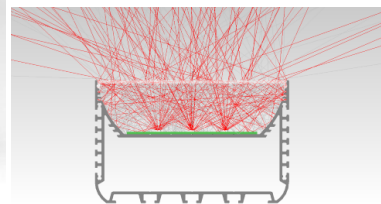

Aluminium profile PLW116 (LH4199)

Product code: LH4199
 max power: 50W/1m
 height: 73,5mm
 width: 116mm
 length: 2000mm
 casing material: aluminum
 polish: mat

price: €153,33+VAT
 price: €184,00 including VAT

PLW116 - ARCHITECTURAL LED PROFILE

SCALE 1:2