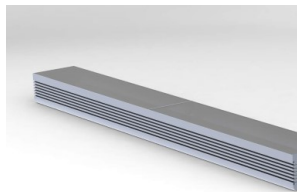

Aluminium profile PLW116 (LH4199)

Product code: LH4199
 max power: 50W/1m
 height: 73,5mm
 width: 116mm
 length: 2000mm
 casing material: aluminum
 polish: mat

price: €153,33+VAT
 price: €184,00 including VAT

PLW116 - ARCHITECTURAL LED PROFILE

SCALE 1:2