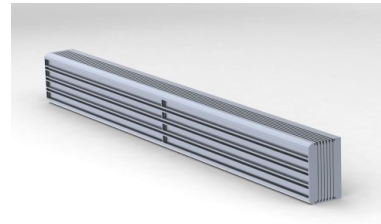

Aluminium profile PLW116 (LH4199)

Product code: LH4199
 max power: 50W/1m
 height: 73,5mm
 width: 116mm
 length: 2000mm
 casing material: aluminum
 polish: mat

price: €153,33+VAT
 price: €184,00 including VAT

PLW116 - ARCHITECTURAL LED PROFILE

SCALE 1:2