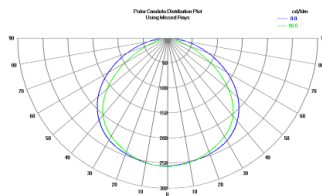

Aluminium profile PLW116 (LH4199)

Product code: LH4199
 max power: 50W/1m
 height: 73,5mm
 width: 116mm
 length: 2000mm
 casing material: aluminum
 polish: mat

price: €153,33+VAT
 price: €184,00 including VAT

PLW116 - ARCHITECTURAL LED PROFILE

SCALE 1:2