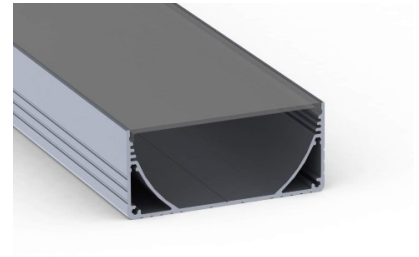

# Aluminium profile PLW80N (LH4202)

Product code: LH4202  
 max power: 35W/1m  
 height: 35mm  
 width: 80mm  
 length: 2000mm  
 casing material: aluminum  
 polish: mat

price: €70,00+VAT  
 price: €84,00 including VAT

POWER LINE WIDE 80mm

SCALE 1 : 1