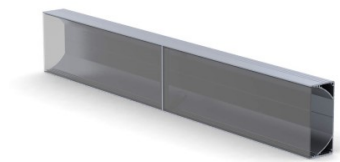

Aluminium profile PLW80N (14202)

Product code: 14202
 max power: 35W/1m
 height: 35mm
 width: 80mm
 length: 2000mm
 casing material: aluminum
 polish: mat

price: €70,00+VAT
 price: €84,00 including VAT

POWER LINE WIDE 80mm