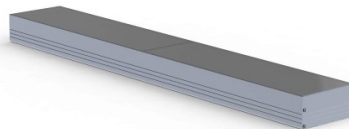

# Aluminium profile PLW80N (LH4202)

Product code: LH4202  
 max power: 35W/1m  
 height: 35mm  
 width: 80mm  
 length: 2000mm  
 casing material: aluminum  
 polish: mat

price: €70,00+VAT  
 price: €84,00 including VAT

POWER LINE WIDE 80mm

SCALE 1 : 1