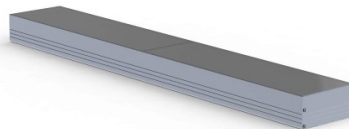

Aluminium profile PLW80N (14202)

Product code: 14202
 max power: 35W/1m
 height: 35mm
 width: 80mm
 length: 2000mm
 casing material: aluminum
 polish: mat

price: €70,00+VAT
 price: €84,00 including VAT

POWER LINE WIDE 80mm