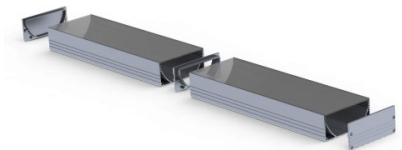

Aluminium profile PLW80N (14202)

Product code: 14202
 max power: 35W/1m
 height: 35mm
 width: 80mm
 length: 2000mm
 casing material: aluminum
 polish: mat

price: €70,00+VAT
 price: €84,00 including VAT

POWER LINE WIDE 80mm