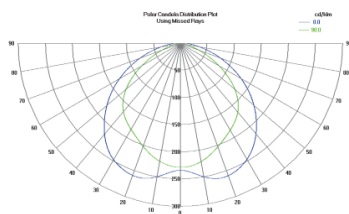

Aluminium profile PLW80N (14202)

Product code: 14202
 max power: 35W/1m
 height: 35mm
 width: 80mm
 length: 2000mm
 casing material: aluminum
 polish: mat

price: €70,00+VAT
 price: €84,00 including VAT

POWER LINE WIDE 80mm

SCALE 1 : 1