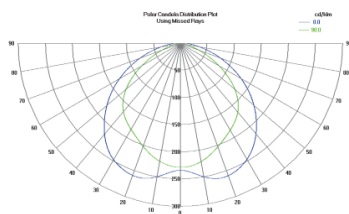

# Aluminium profile PLW80N (LH4202)

Product code: LH4202  
 max power: 35W/1m  
 height: 35mm  
 width: 80mm  
 length: 2000mm  
 casing material: aluminum  
 polish: mat

price: €70,00+VAT  
 price: €84,00 including VAT

POWER LINE WIDE 80mm

SCALE 1 : 1