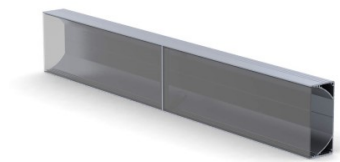

# Aluminium profile PLW80N (LH4202)

Product code: LH4202  
 max power: 35W/1m  
 height: 35mm  
 width: 80mm  
 length: 2000mm  
 casing material: aluminum  
 polish: mat

price: €70,00+VAT  
 price: €84,00 including VAT

POWER LINE WIDE 80mm

SCALE 1 : 1