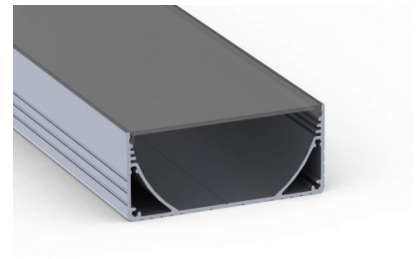

Aluminium profile PLW80N (14202)

Product code: 14202
 max power: 35W/1m
 height: 35mm
 width: 80mm
 length: 2000mm
 casing material: aluminum
 polish: mat

price: €70,00+VAT
 price: €84,00 including VAT

POWER LINE WIDE 80mm