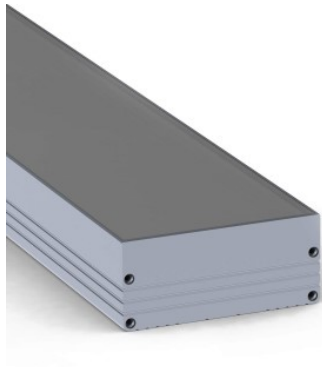

# Aluminium profile PLW80N (LH4202)

Product code: LH4202  
 max power: 35W/1m  
 height: 35mm  
 width: 80mm  
 length: 2000mm  
 casing material: aluminum  
 polish: mat

price: €70,00+VAT  
 price: €84,00 including VAT

POWER LINE WIDE 80mm

SCALE 1 : 1