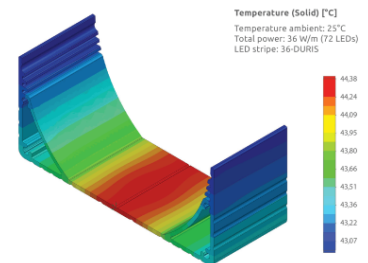

POWER LINE WIDE 80mm

SCALE 1 : 1