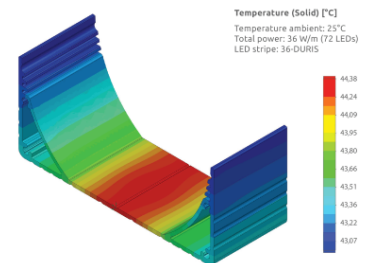

Aluminium profile PLW80N (14202)

Product code: 14202
 max power: 35W/1m
 height: 35mm
 width: 80mm
 length: 2000mm
 casing material: aluminum
 polish: mat

price: €70,00+VAT
 price: €84,00 including VAT

POWER LINE WIDE 80mm