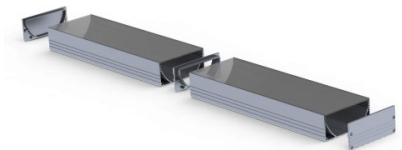

# Aluminium profile PLW80N (LH4202)

Product code: LH4202  
 max power: 35W/1m  
 height: 35mm  
 width: 80mm  
 length: 2000mm  
 casing material: aluminum  
 polish: mat

price: €70,00+VAT  
 price: €84,00 including VAT

POWER LINE WIDE 80mm

SCALE 1 : 1