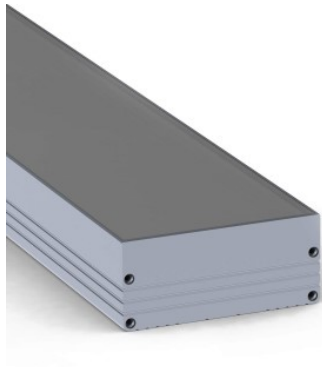

Aluminium profile PLW80N (14202)

Product code: 14202
 max power: 35W/1m
 height: 35mm
 width: 80mm
 length: 2000mm
 casing material: aluminum
 polish: mat

price: €70,00+VAT
 price: €84,00 including VAT

POWER LINE WIDE 80mm