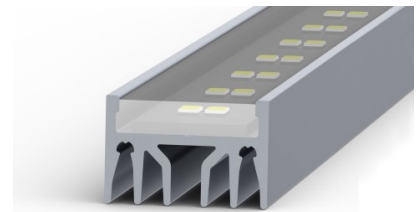

Aluminium profile ALU EPOXY (14208)

Product code: 14208
 max power: 36W/1m
 height: 16mm
 width: 24,2mm
 length: 2000mm
 casing material: aluminum
 polish: mat

price: €36,67+VAT
 price: €44,00 including VAT

ALU-EPOXY LED PROFILE