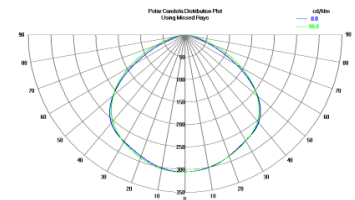

Aluminium profile ALU EPOXY (14208)

Product code: 14208
 max power: 36W/1m
 height: 16mm
 width: 24,2mm
 length: 2000mm
 casing material: aluminum
 polish: mat

price: €36,67+VAT
 price: €44,00 including VAT