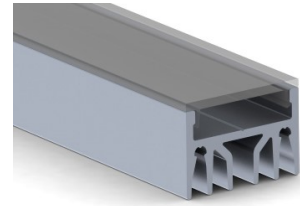

# Aluminium profile ALU EPOXY (LH4208)

Product code: LH4208  
 max power: 36W/1m  
 height: 16mm  
 width: 24,2mm  
 length: 2000mm  
 casing material: aluminum  
 polish: mat

price: €36,67+VAT  
 price: €44,00 including VAT

ALU-EPOXY LED PROFILE