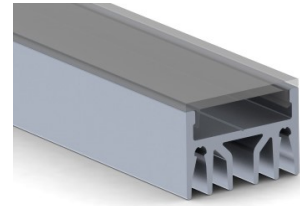

Aluminium profile ALU EPOXY (14208)

Product code: 14208
 max power: 36W/1m
 height: 16mm
 width: 24,2mm
 length: 2000mm
 casing material: aluminum
 polish: mat

price: €36,67+VAT
 price: €44,00 including VAT

ALU-EPOXY LED PROFILE