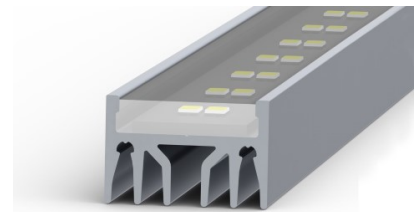

# Aluminium profile ALU EPOXY (LH4208)

Product code: LH4208  
 max power: 36W/1m  
 height: 16mm  
 width: 24,2mm  
 length: 2000mm  
 casing material: aluminum  
 polish: mat

price: €36,67+VAT  
 price: €44,00 including VAT

ALU-EPOXY LED PROFILE