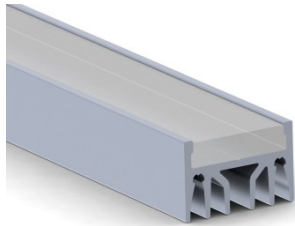

Aluminium profile ALU EPOXY (14208)

Product code: 14208
 max power: 36W/1m
 height: 16mm
 width: 24,2mm
 length: 2000mm
 casing material: aluminum
 polish: mat

price: €36,67+VAT
 price: €44,00 including VAT

ALU-EPOXY LED PROFILE