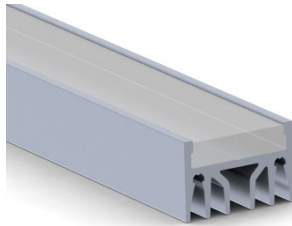

# Aluminium profile ALU EPOXY (LH4208)

Product code: LH4208  
 max power: 36W/1m  
 height: 16mm  
 width: 24,2mm  
 length: 2000mm  
 casing material: aluminum  
 polish: mat

price: €36,67+VAT  
 price: €44,00 including VAT

ALU-EPOXY LED PROFILE