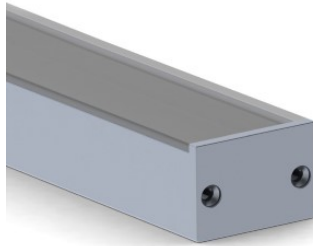

# Aluminium profile ALU EPOXY (LH4208)

Product code: LH4208  
 max power: 36W/1m  
 height: 16mm  
 width: 24,2mm  
 length: 2000mm  
 casing material: aluminum  
 polish: mat

price: €36,67+VAT  
 price: €44,00 including VAT

ALU-EPOXY LED PROFILE