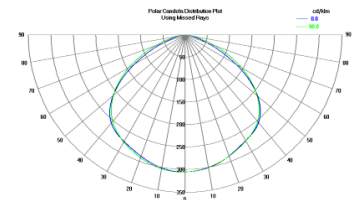

# Aluminium profile ALU EPOXY (LH4208)

Product code: LH4208  
 max power: 36W/1m  
 height: 16mm  
 width: 24,2mm  
 length: 2000mm  
 casing material: aluminum  
 polish: mat

price: €36,67+VAT  
 price: €44,00 including VAT