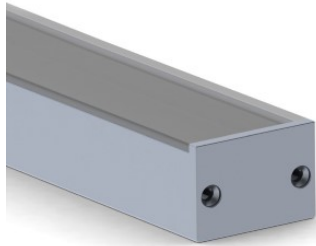

Aluminium profile ALU EPOXY (14208)

Product code: 14208
 max power: 36W/1m
 height: 16mm
 width: 24,2mm
 length: 2000mm
 casing material: aluminum
 polish: mat

price: €36,67+VAT
 price: €44,00 including VAT

ALU-EPOXY LED PROFILE