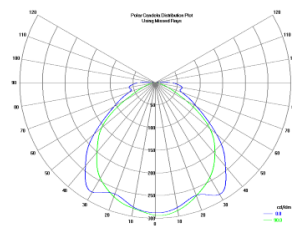

Aluminium profile ALU SQUARE (14218)

Product code: 14218
 height: 20mm
 width: 24,6mm
 length: 2000mm
 casing material: aluminum
 polish: mat

price: €20,00+VAT
 price: €24,00 including VAT

ALU-SQUARE LED PROFILE