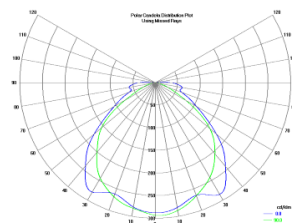

Aluminium profile ALU SQUARE (LH4218)

Product code: LH4218
 height: 20mm
 width: 24,6mm
 length: 2000mm
 casing material: aluminum
 polish: mat

price: €20,00+VAT
 price: €24,00 including VAT

ALU-SQUARE LED PROFILE