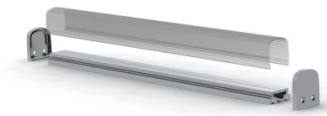

Aluminium profile ALU SQUARE (LH4218)

Product code: LH4218
 height: 20mm
 width: 24,6mm
 length: 2000mm
 casing material: aluminum
 polish: mat

price: €20,00+VAT
 price: €24,00 including VAT

ALU-SQUARE LED PROFILE