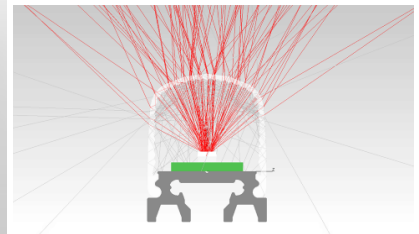

Aluminium profile ALU SQUARE (14218)

Product code: 14218
 height: 20mm
 width: 24,6mm
 length: 2000mm
 casing material: aluminum
 polish: mat

price: €20,00+VAT
 price: €24,00 including VAT

ALU-SQUARE LED PROFILE