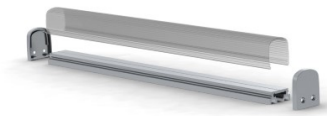

Aluminium profile ALU SQUARE (14218)

Product code: 14218
 height: 20mm
 width: 24,6mm
 length: 2000mm
 casing material: aluminum
 polish: mat

price: €20,00+VAT
 price: €24,00 including VAT

ALU-SQUARE LED PROFILE