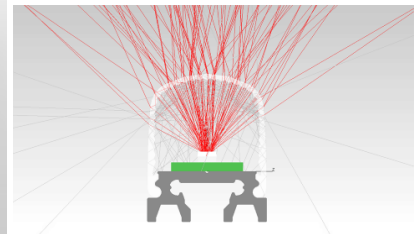

Aluminium profile ALU SQUARE (LH4218)

Product code: LH4218
 height: 20mm
 width: 24,6mm
 length: 2000mm
 casing material: aluminum
 polish: mat

price: €20,00+VAT
 price: €24,00 including VAT

ALU-SQUARE LED PROFILE