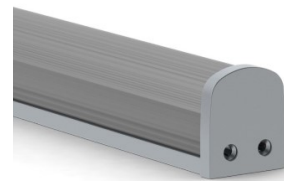

Aluminium profile ALU SQUARE (14218)

Product code: 14218
 height: 20mm
 width: 24,6mm
 length: 2000mm
 casing material: aluminum
 polish: mat

price: €20,00+VAT
 price: €24,00 including VAT

ALU-SQUARE LED PROFILE