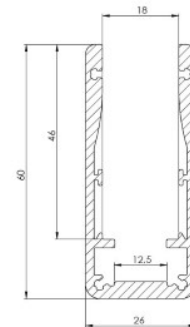

# Aluminium profile ALU GLASS for 17,5mm glass (LH4221)

Product code: LH4221  
 height: 60mm  
 width: 26mm  
 length: 2000mm  
 casing material: aluminum  
 polish: mat

price: €76,67+VAT  
 price: €92,00 including VAT

ALU-GLASS HAND RAIL

SCALE 1 : 1