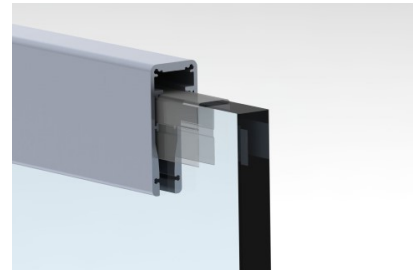

Aluminium profile ALU GLASS for 17,5mm glass (LH4221)

Product code: LH4221
 height: 60mm
 width: 26mm
 length: 2000mm
 casing material: aluminum
 polish: mat

price: €76,67+VAT
 price: €92,00 including VAT

ALU-GLASS HAND RAIL