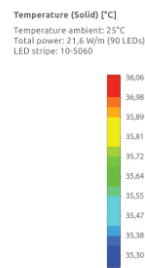

# Aluminium profile ALU GLASS for 17,5mm glass (LH4221)

Product code: LH4221  
 height: 60mm  
 width: 26mm  
 length: 2000mm  
 casing material: aluminum  
 polish: mat

price: €76,67+VAT  
 price: €92,00 including VAT

ALU-GLASS HAND RAIL

SCALE 1 : 1