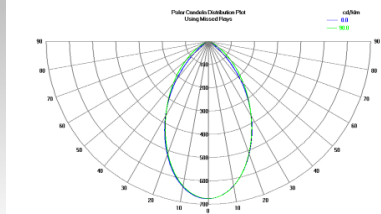

# Aluminium profile ALU GLASS for 17,5mm glass (LH4221)

Product code: LH4221  
 height: 60mm  
 width: 26mm  
 length: 2000mm  
 casing material: aluminum  
 polish: mat

price: €76,67+VAT  
 price: €92,00 including VAT

ALU-GLASS HAND RAIL

SCALE 1 : 1