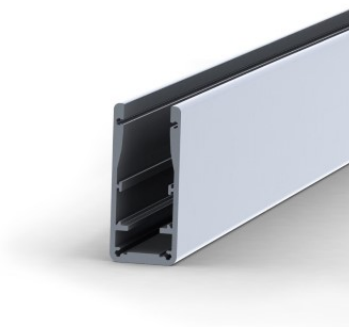

Aluminium profile ALU GLASS for 17,5mm glass (LH4221)

Product code: LH4221
 height: 60mm
 width: 26mm
 length: 2000mm
 casing material: aluminum
 polish: mat

price: €76,67+VAT
 price: €92,00 including VAT

ALU-GLASS HAND RAIL