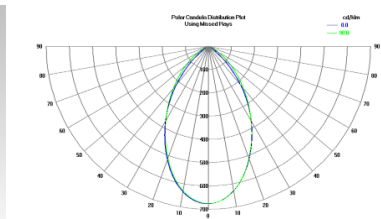

Aluminium profile ALU GLASS for 17,5mm glass (LH4221)

Product code: LH4221
 height: 60mm
 width: 26mm
 length: 2000mm
 casing material: aluminum
 polish: mat

price: €76,67+VAT
 price: €92,00 including VAT