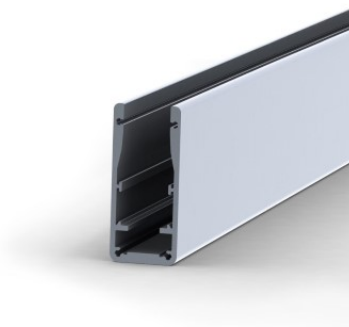

# Aluminium profile ALU GLASS for 17,5mm glass (LH4221)

Product code: LH4221  
 height: 60mm  
 width: 26mm  
 length: 2000mm  
 casing material: aluminum  
 polish: mat

price: €76,67+VAT  
 price: €92,00 including VAT

ALU-GLASS HAND RAIL

SCALE 1 : 1