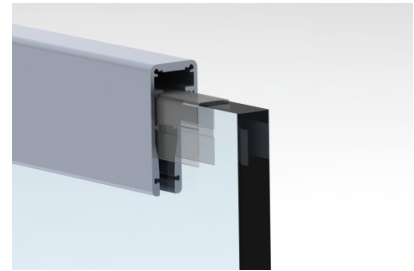

# Aluminium profile ALU GLASS for 17,5mm glass (LH4221)

Product code: LH4221  
 height: 60mm  
 width: 26mm  
 length: 2000mm  
 casing material: aluminum  
 polish: mat

price: €76,67+VAT  
 price: €92,00 including VAT

ALU-GLASS HAND RAIL

SCALE 1 : 1