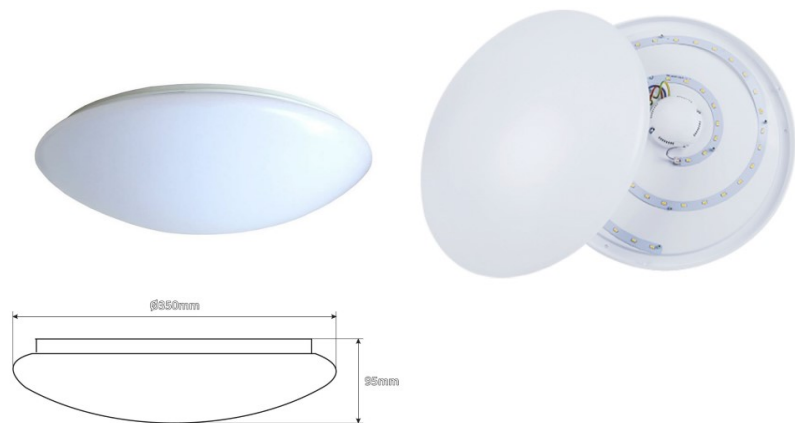

LED dome light NX + Motion Sensor white 24W 1440lm 120° IP20 pure white 4000K (LH4259)

Product code: LH4259
input voltage: 230V
power: 24W
luminous flux: 1440lumens
luminaire efficacy: 60lm/W
colour temperature (CCT): 4000K
beam angle: 120°
CRI: 80
IP rating: IP20
service life of LED: 30000h
height: 95mm
diameter: 350mm
casing colour: white
casing material: aluminum + plastic
polish: mat
switching frequency: 30000pcs
working environment: indoor use
working temperature: -20~+40°C
energy class: A+
warranty: 2 years