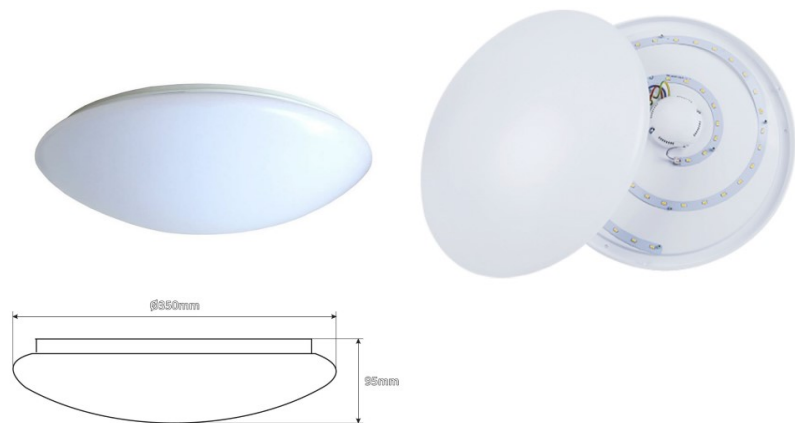

LED dome light NX + Motion Sensor white 24W 1440lm 120° IP20 pure white 4000K (14259)

Product code: 14259
input voltage: 230V
power: 24W
luminous flux: 1440lumens
luminaire efficacy: 60lm/W
colour temperature (CCT): 4000K
beam angle: 120°
CRI: 80
IP rating: IP20
service life of LED: 30000h
height: 95mm
diameter: 350mm
casing colour: white
casing material: aluminum + plastic
polish: mat
switching frequency: 30000pcs
working environment: indoor use
working temperature: -20~+40°C
energy class: A+
warranty: 2 years