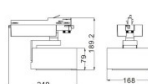

4-pin track adaptor