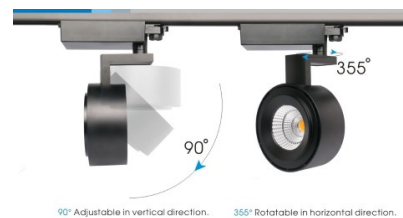

LED track lighting PROLUMEN Milan (DALI) black 050W 4475lm 38° pure white 4000K (LH4275)

Product code: LH4275
brand: [PROLUMEN](#)
input voltage: 230V
dimming: DALI
power: 050W
current: 1200mA
luminous flux: 4475lumens
luminaire efficacy: 90lm/W
colour temperature (CCT): 4000K
beam angle: 38°
CRI: 90
service life of LED: 40000h
height: 189,2mm
diameter: 168mm
casing colour: black
casing material: aluminum
polish: mat
working environment: indoor use
certifications: CE, SAA, UL
energy class: A+
warranty: 3 years