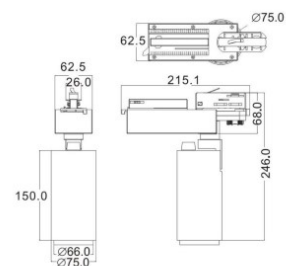

LED track lighting PROLUMEN Malaga black 30W 2760lm 38° cold white 5000K (LH4364)

Product code: LH4364
brand: [PROLUMEN](#)
input voltage: 230V
power: 30W
current: 700mA
luminous flux: 2760lumens
luminaire efficacy: 92lm/W
colour temperature (CCT): 5000K
beam angle: 38°
CRI: 90
service life of LED: 50000h
height: 246mm
diameter: 75mm
weight: 1070g
casing colour: black
casing material: aluminum
polish: mat
working environment: indoor use
certifications: CE, RoHS
energy class: A+
warranty: 3 years

4-pin track adaptor

Unit:mm