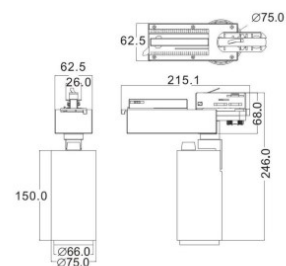

## LED track lighting PROLUMEN Malaga black 30W 2760lm 38° cold white 5000K (LH4364)

Product code: LH4364  
brand: [PROLUMEN](#)  
input voltage: 230V  
power: 30W  
current: 700mA  
luminous flux: 2760lumens  
luminaire efficacy: 92lm/W  
colour temperature (CCT): 5000K  
beam angle: 38°  
CRI: 90  
service life of LED: 50000h  
height: 246mm  
diameter: 75mm  
weight: 1070g  
casing colour: black  
casing material: aluminum  
polish: mat  
working environment: indoor use  
certifications: CE, RoHS  
energy class: A+  
warranty: 3 years

4-pin track adaptor

Unit:mm