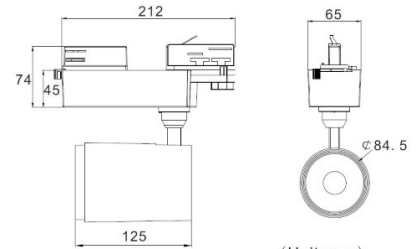

LED track lighting PROLUMEN Nice black 35W 3000lm 36° pure white 4000K (LH4374)

Product code: LH4374
brand: [PROLUMEN](#)
input voltage: 230V
power: 35W
current: 850mA
luminous flux: 3000lumens
luminaire efficacy: 86lm/W
colour temperature (CCT): 4000K
beam angle: 36°
CRI: 90
service life of LED: 40000h
in pack: 1pcs
in box: 12pcs
casing colour: black
casing material: aluminum
polish: mat
working environment: indoor use
certifications: CE, RoHS
energy class: A+
warranty: 2 years

(Unit: mm)