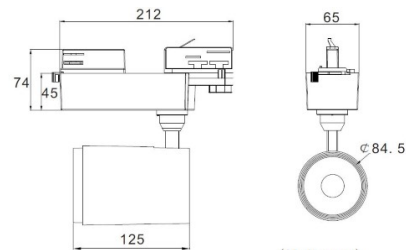

LED track lighting PROLUMEN Nice black 35W 3000lm 36° pure white 4000K (LH4374)

Product code: LH4374
brand: [PROLUMEN](#)
input voltage: 230V
power: 35W
current: 850mA
luminous flux: 3000lumens
luminaire efficacy: 86lm/W
colour temperature (CCT): 4000K
beam angle: 36°
light source: [CITIZEN LED](#)
CRI: 90
service life of LED: 40000h
in pack: 1pcs
in box: 12pcs
casing colour: black
casing material: aluminum
polish: mat
power supply unit: [OSRAM](#)
working environment: indoor use
certifications: CE, RoHS
energy class: A+
warranty: 2 years

price: €85,00+VAT
price: €102,00 including VAT

(Unit: mm)