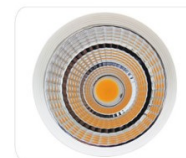

LED track lighting PROLUMEN TL white 30W 3000lm 38° pure white 4000K (14381)

Product code: 14381
brand: [PROLUMEN](#)
input voltage: 230V
power: 30W
luminous flux: 3000lumens
luminaire efficacy: 100lm/W
colour temperature (CCT): 4000K
beam angle: 38°
light source: [CREE LED](#)
CRI: 80
service life of LED: 50000h
casing colour: white
casing material: aluminum
polish: semimatt
power supply unit: [LIFUD](#)
working environment: indoor use
certifications: CE, RoHS
energy class: A+
warranty: 5 years

price: €55,00+VAT
price: €66,00 including VAT
Discount price: €45,00 + VAT

Ra>80
50000Hours

CREE COB Chip
CRI>80/90Ra
High bright: 100-120lm/w