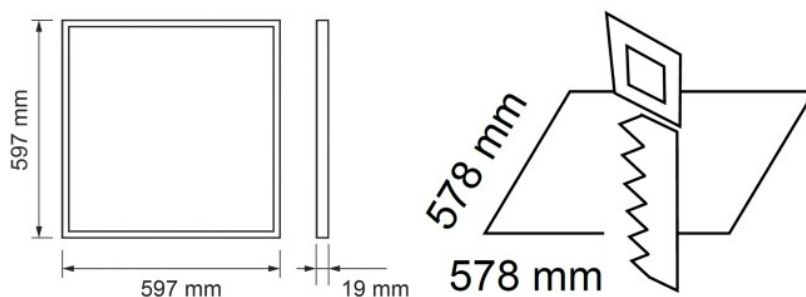

LED panel 600X600 UGR13 LOW GLARE white square 30W 4500lm 70° IP20 pure white 4200K (LH4408)

Product code: LH4408
input voltage: 230V
power: 30W
luminous flux: 4500lumens
luminaire efficacy: 150lm/W
colour temperature (CCT): 4200K
beam angle: 70°
CRI: 80
UGR: 13
IP rating: IP20
service life of LED: 50000h
height: 19mm
width: 597mm
length: 597mm
mounting hole diameter: 578x578mm
weight: 3450g
in pack: 1pcs
in box: 5pcs
casing colour: white
casing material: aluminum
polish: mat
shape: square
switching frequency: 25000pcs
working environment: indoor use
certifications: CE, RoHS
energy class: A+
warranty: 5 years