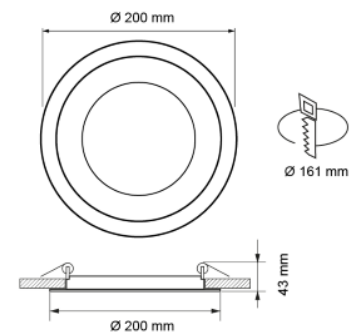

## LED panel GLASS white round 18W 1500lm 120° IP20 warm white 3000K (LH4413)

Product code: LH4413  
input voltage: 230V  
power: 18W  
luminous flux: 1500lumens  
luminaire efficacy: 83lm/W  
colour temperature (CCT): 3000K  
beam angle: 120°  
CRI: 80  
IP rating: IP20  
service life of LED: 25000h  
height: 43mm  
diameter: 200mm  
mounting hole diameter: 161mm  
in pack: 1pcs  
in box: 20pcs  
casing colour: white  
casing material: aluminum + plastic  
polish: mat  
shape: round  
switching frequency: 15000pcs  
working environment: indoor use  
certifications: CE, RoHS  
energy class: A+  
warranty: 2 years