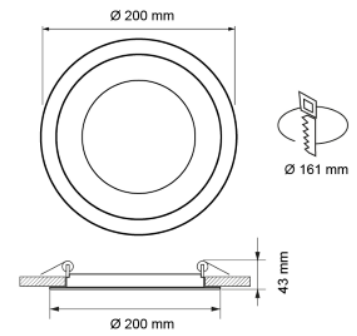

LED panel GLASS white round 18W 1500lm 120° IP20 warm white 3000K (LH4413)

Product code: LH4413
input voltage: 230V
power: 18W
luminous flux: 1500lumens
luminaire efficacy: 83lm/W
colour temperature (CCT): 3000K
beam angle: 120°
CRI: 80
IP rating: IP20
service life of LED: 25000h
height: 43mm
diameter: 200mm
mounting hole diameter: 161mm
in pack: 1pcs
in box: 20pcs
casing colour: white
casing material: aluminum + plastic
polish: mat
shape: round
switching frequency: 15000pcs
working environment: indoor use
certifications: CE, RoHS
energy class: A+
warranty: 2 years