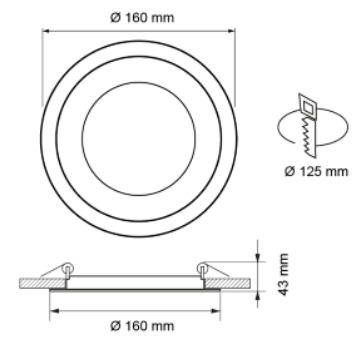

## LED panel GLASS white round 12W 900lm 120° IP20 warm white 2700K (LH4414)

Product code: LH4414  
input voltage: 230V  
power: 12W  
luminous flux: 900lumens  
luminaire efficacy: 75lm/W  
colour temperature (CCT): 2700K  
beam angle: 120°  
CRI: 80  
IP rating: IP20  
service life of LED: 25000h  
height: 43mm  
diameter: 160mm  
mounting hole diameter: 125mm  
in pack: 1pcs  
in box: 20pcs  
casing colour: white  
casing material: aluminum + plastic  
polish: mat  
shape: round  
switching frequency: 15000pcs  
working environment: indoor use  
certifications: CE, RoHS  
energy class: A+  
warranty: 2 years