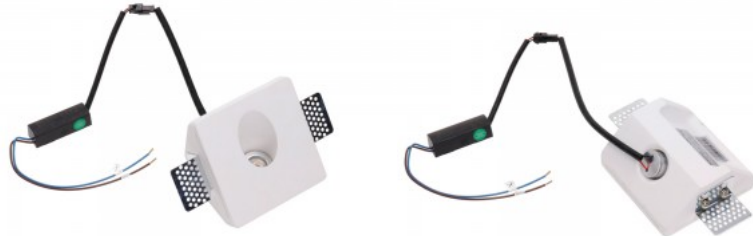

Recessed wall light Art of Light MARCO white square 230V 1W 85lm 3000K warm white

Product code 14751

Brand Art of Light
Supply voltage 230V
Output 1W
Maximum output 1W/1m
Luminous flux 85lumens
Luminaire's efficiency lm79 85W
Correlated colour temperature warm white 3000K
Height 42.0mm
Width 100.0mm
Length 100.0mm
Installation opening diameter 103 x 103mm
Casing colour white
Casing material gypsum
Polishing matt
Shape square
Work environment indoor use
Certificates CE

Wall light Art of Light SECCO 230V E14 IP20

Product code 15451

Brand Art of Light
Supply voltage 230V
Socket E14
Protection class IP20
Height 245.0mm
Width 95.0mm
Length 90.0mm
Casing material gypsum
Work environment indoor use
Certificates CE, RohS

The playful wall light fixture body, into which you can choose the most suitable light bulb from the LED House assortment. Additional bulbs with suitable power and colour temperature can be purchased if desired. You can optionally purchase an additional bulb with suitable power and colour temperature. Illuminate your world with LED House professionals - [check out our project portfolio here!](#)