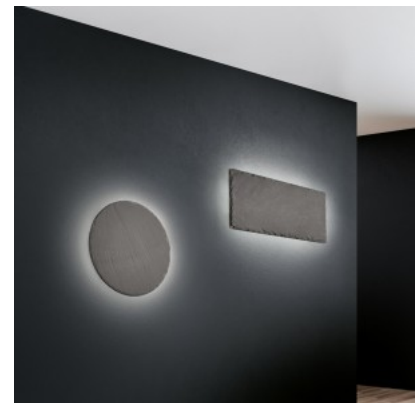

Casing colour black

Casing material schiefer

No. of switches 10000pcs

Work environment indoor use

Certificates CE

Warranty 5 years

Guaranteed to catch the eye! The RAVEN wall light not only serves as a simple wall light, its elegant slate design creates a modern appearance with a decorative character. The minimalist look allows the indirect lighting to take centre stage, creating a pleasant and atmospheric ambience. The luminaire also has a SWITCH dimmer, allowing the brightness to be adjusted from 100% to 50% and 25% using a conventional light switch. The slate design in black creates a modern look and makes it easy to integrate into existing furnishing concepts. In addition, the luminaires feature modern LED technology, which stands for a high quality of light. LED light sources are characterized by a long service life and low heat generation.