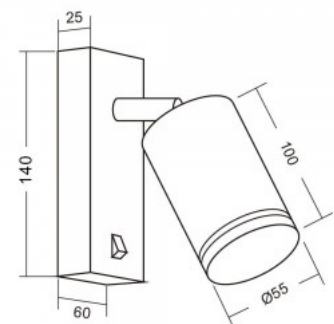

Wall light SP718 black 230V GU10 IP20

Product code 16143

Supply voltage 230V
Maximum output 35W/1m
Socket GU10
Protection class IP20
Casing colour black
Casing material aluminium
Work environment indoor use
Certificates CE
Warranty 1 years

Switched wall light, surface-mounted.
The IP20 protection class allows the luminaire to be used only indoors. The direction of the lighting can be changed according to preference.

[Here you can find suitable light bulbs for the luminaire!](#)