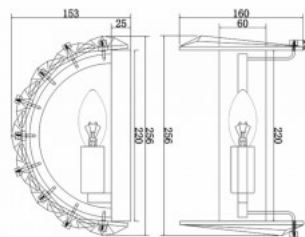

Massive crystals serve as the centerpiece of the Puntos collection's design. The series includes pendant chandeliers of various diameters, as well as wall, table, and floor lamps. Each model is available in two timeless finishes: gold and chrome. The height of the chandeliers can be adjusted via the chain length. The cohesive color scheme and repeating decorative elements allow for easy combination of different models, enabling creative lighting arrangements and accent lighting across various zones within the interior.