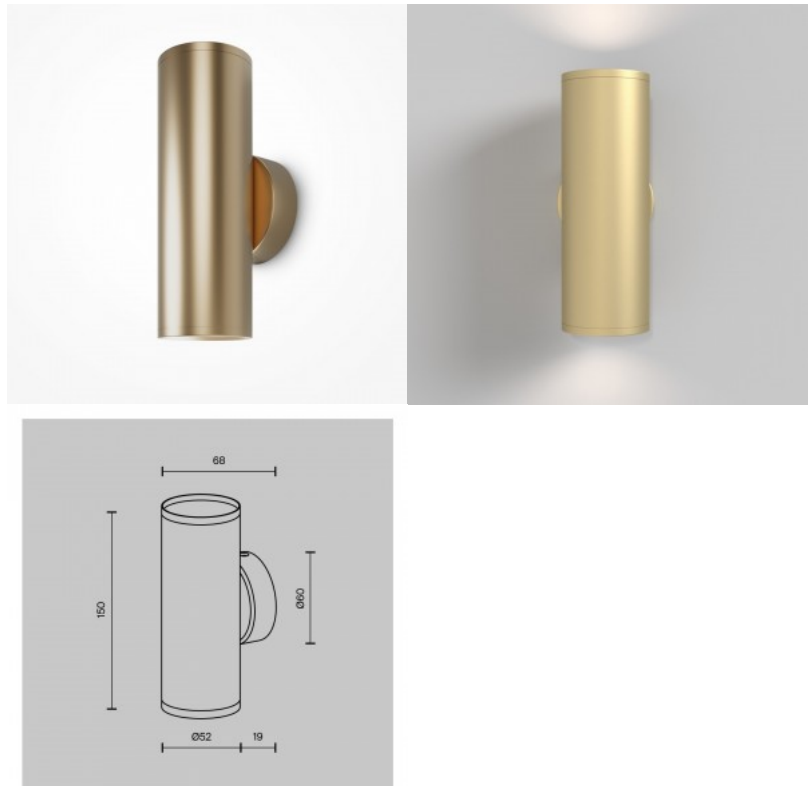

Wall light Maytoni Focus Design 2 X GU10 gold GU10 IP20

Product code 20910

Brand Maytoni
 Socket GU10
 Protection class IP20
 Height 217.0mm
 Length 106.0mm
 Diameter 60.0mm
 Weight 330 g
 Package weight 380 g
 Casing colour gold
 Casing material aluminium
 Work environment indoor use
 Warranty 2 years

Wall light Maytoni Focus S 2 X GU10 black GU10 IP20

Product code 20912

Brand Maytoni
 Socket GU10
 Protection class IP20
 Height 150.0mm
 Length 68.0mm
 Diameter 52.0mm
 Weight 250 g
 Package weight 270 g
 Casing colour black
 Casing material aluminium
 Work environment indoor use
 Warranty 2 years

Wall light Maytoni Focus S 2 X GU10 gold GU10 IP20

Product code 20917

Brand Maytoni
 Socket GU10
 Protection class IP20
 Height 150.0mm
 Length 68.0mm
 Diameter 52.0mm
 Weight 250 g
 Package weight 270 g
 Casing colour gold
 Casing material aluminium
 Work environment indoor use
 Warranty 2 years