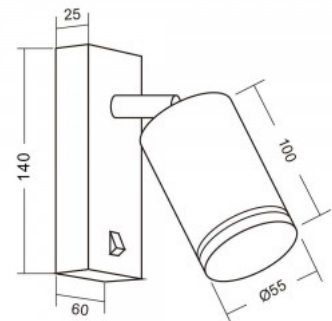

Wall light SP718 black 230V GU10 IP20

Product code 16143

Supply voltage 230V
Maximum output 35W/1m
Socket GU10
Protection class IP20
Casing colour black
Casing material aluminium
Work environment indoor use
Certificates CE
Warranty 1 years

Switched wall light, surface-mounted.
The IP20 protection class allows the luminaire to be used only indoors. The direction of the lighting can be changed according to preference.

[Here you can find suitable light bulbs for the luminaire!](#)