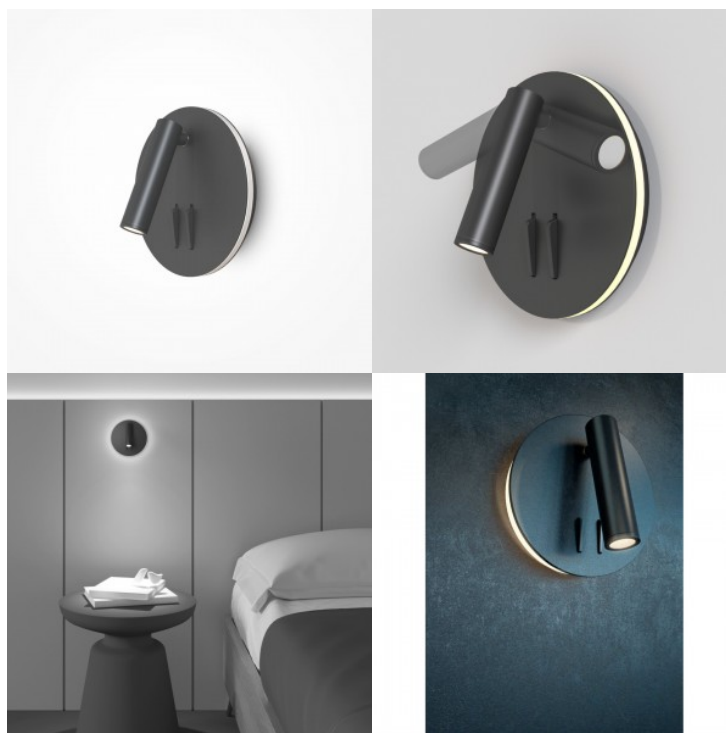

Wall lamp Maytoni IOS 176 black 9W 600lm 30° IP20 830

Product code 19588

Brand Maytoni
Output 9W
Maximum output 9W/1m
Luminous flux 600lumens
Luminaire's efficiency lm79 67W
Correlated colour temperature warm white 3000K
Lens angle 30
Cri 80
Protection class IP20
Height 140.0mm
Width 65.0mm
Weight 470 g
Package weight 580 g
Casing colour black
Casing material aluminium
Polishing semimatt

Swivel mechanism for adjusting the light flux. Two LED light sources, combined and separate backlight mode.