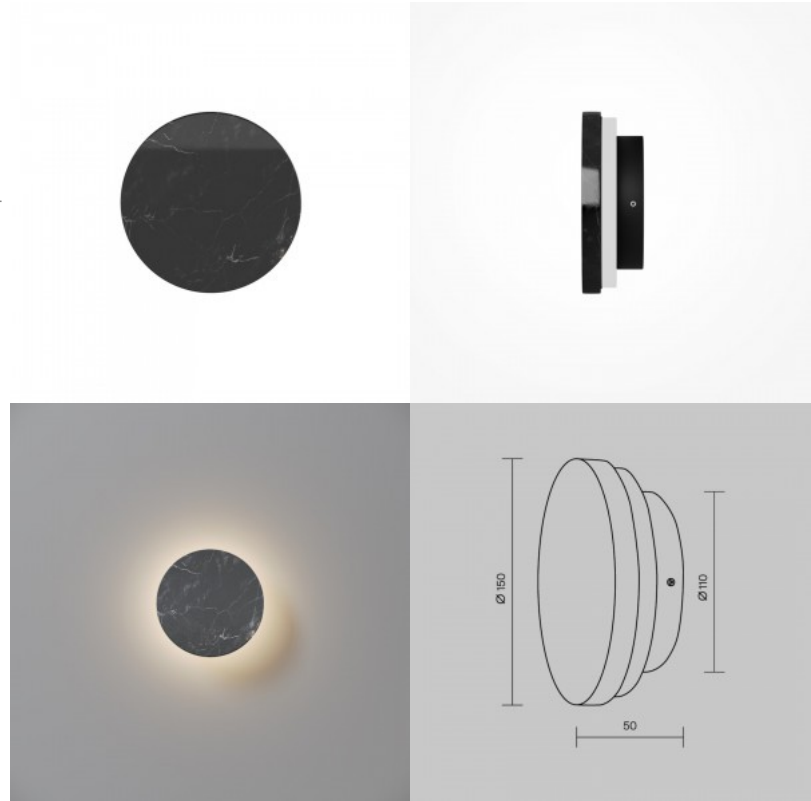

Wall light Maytoni Basic Texture black 5W CRI80 180° IP20 2700K, 3000K, 4000K

Product code 21796

Brand Maytoni
Output 5W
Maximum output 5W/1m
Correlated colour temperature 2700K,
3000K, 4000K
Lens angle 180
Cri 80
Protection class IP20
Length 50.0mm
Diameter 150.0mm
Casing colour black
Work environment indoor use
Warranty 3 years