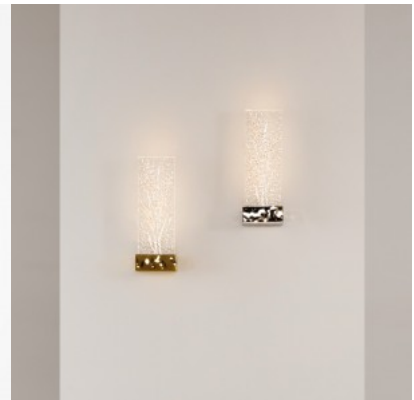

Wall lamp Maytoni Ornate brass 2W 50lm 180° IP20 830

Product code 21444

Brand Maytoni
Output 2W
Maximum output 2W/1m
Luminous flux 50lumens
Luminaire's efficiency lm79 25W
Correlated colour temperature warm white 3000K
Lens angle 180
Cri 80
Protection class IP20
Height 310.0mm
Width 70.0mm
Length 110.0mm
Casing colour brass
Casing material metal + glass
Work environment indoor use
Warranty 3 years