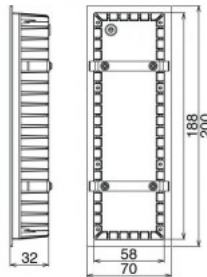

Recessed wall light Prolumen WL02 white 230V 3W 175lm 60° IP54 830

Product code 15134

Brand [Prolumen](#)

Supply voltage 230V

Power factor 0.50

Output 3W

Maximum output 3W/1m

Luminous flux 175lumens

Luminaire's efficiency lm79 58W

Correlated colour temperature warm
white 3000K

Lens angle 60

Cri 80

Sdcm - macadam ellipses 6

Protection class IP54

Lifespan 50000h

Height 32.0mm

Width 70.0mm

Length 200.0mm

In package 1pc

In box 24pcs

Casing colour white

Work environment outdoor use

Operation temperature -20 ~ 45°C

Certificates CE, RoHS

Warranty 5 years

Cutout 60x190mm

Wall light Prolumen WL101 up-down light white 230V 8W 640lm 90° IP20 930