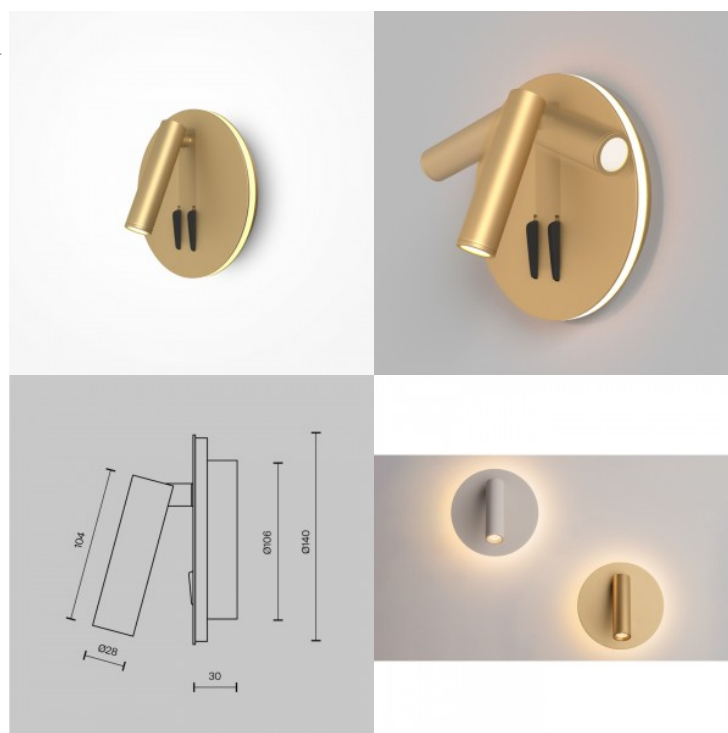

Wall lamp Maytoni IOS 176 matte gold 9W 600lm 30° IP20 830

Product code 20744

Brand Maytoni
Output 9W
Maximum output 9W/1m
Luminous flux 600lumens
Luminaire's efficiency lm79 67W
Correlated colour temperature warm white 3000K
Lens angle 30
Cri 80
Protection class IP20
Length 65.0mm
Diameter 140.0mm
Weight 480 g
Package weight 580 g
Casing colour matte gold
Casing material aluminium
Polishing semimatt

Swivel mechanism for adjusting the light flux. Two LED light sources, combined and separate backlight mode.