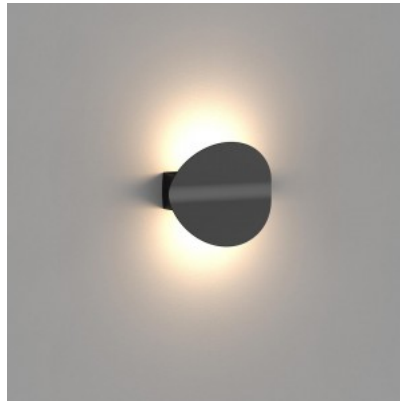

Plant sprout-shaped LED wall light with adjustable light temperature! IP20 protection class allows the luminaire to be used only indoors. There is a button on the back of the luminaire that allows you to choose the light temperature: 3000K (warm white), 4000K (daylight), or 5700K (cool white). Additionally, the luminaire is equipped with TRIAC technology, allowing the user to adjust the light intensity in the room according to their preference. With proper use, the luminaire is energy-efficient, environmentally friendly, and has a very long lifespan (50,000 hours). Illuminate your world with LED House professionals - [check out our project portfolio here!](#)