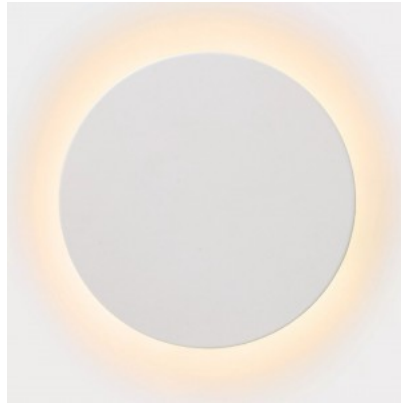

Wall light Eklyps LED white 230V 9W 780lm IP20 830

Product code 19969

Supply voltage 230V
Output 9W
Maximum output 9W/1m
Luminous flux 780lumens
Luminaire's efficiency lm79 87W
Correlated colour temperature warm
white 3000K
Cri 80
Protection class IP20
Lifespan 25000h
Height 30.0mm
Diameter 250.0mm
Casing colour white
Work environment indoor use
Certificates CE, RoHS
Warranty 3 years