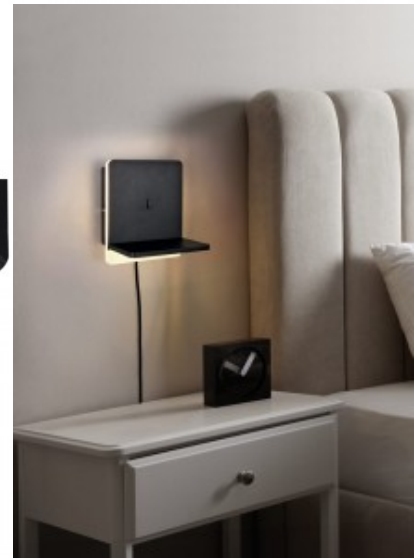

FAIRFIELD wall light - for a cosy flair around the bed! Its simple design and indirect light contribute to relaxation in the bedroom and provide cosy brightness, perfect for relaxing hours of reading in the evening. With its integrated inductive charging station, the light enables easy charging of compatible smartphones.

Alternatively, it offers a USB and USB-C connection with charging option. Thanks to the FLEXconnect feature, the wall light is extremely versatile - it can be operated both via a switch and without a cable via the fixed connection. In this case, operation is via a conventional wall switch. The integrated SWITCH dimmer makes it possible to adjust the FAIRFIELD to three brightness levels (100 %, 50 % and 25 %) and adapt it to your needs. The simple design in matt black ensures that the light blends into any interior with ease. In addition, the luminaires feature modern LED technology, which stands for a high quality of light. LED light sources are characterized by a long service life and low heat generation.