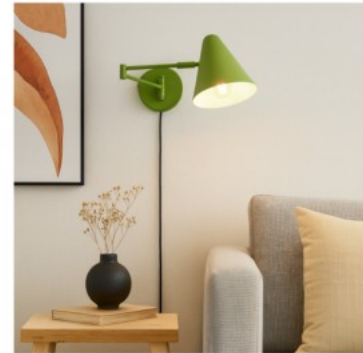

Wall light Trio Lighting Cosima green E14 IP20

Product code 21040

Brand [Trio Lighting](#)
Socket E14
Protection class IP20
Height 160.0mm
Width 540.0mm
Length 150.0mm
Diameter 150.0mm
Weight 500 g
Package weight 800 g
Casing colour green
Casing material metal
Polishing shiny
Work environment indoor use
Warranty 3 years