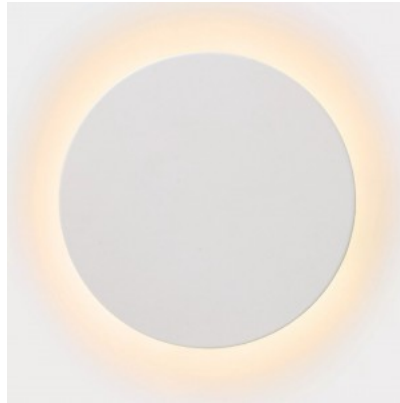

Wall light Markslöjd Antenna white 6W 300lm IP20 3000K warm white

Product code 21935

Brand [Markslöjd](#)
Output 6W
Luminous flux 300lumens
Luminaire's efficiency lm79 50W
Correlated colour temperature warm
white 3000K
Protection class IP20
Height 630.0mm
Width 100.0mm
Length 600.0mm
Casing colour white
Casing material aluminium
Work environment indoor use