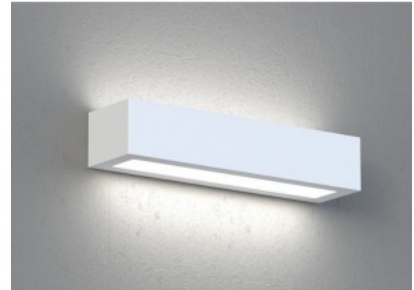

Wall light Nowodvorski Lighting Gipsy 2 x E27 white E27

Product code 21927

Brand Nowodvorski Lighting
Socket E27
Height 105.0mm
Width 700.0mm
Length 130.0mm
Casing colour white
Casing material gypsum
Work environment indoor use

Wall light Nowodvorski Lighting Manufacture black E27

Product code 21983

Brand Nowodvorski Lighting
Socket E27
Height 320.0mm
Length 330.0mm
Casing colour black
Casing material metal