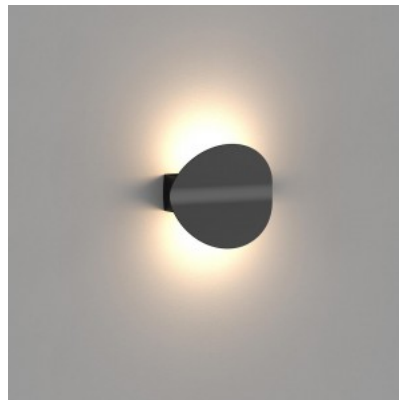

Wall light Prolumen WL106 black 230V 8W 660lm CRI90 160° IP20 TRIAC 3000K, 4000K, 5700K 3CCT

Product code 17357 TRIAC dimmable

Brand [Prolumen](#)
Supply voltage 230V
Power factor 0.90
Dimmable TRIAC
Output 8W
Maximum output 8W/1m
Luminous flux 660lumens
Luminaire's efficiency lm79 83W
Correlated colour temperature 3CCT
3000K, 4000K, 5700K
Lens angle 160
Cri 90
Sdcm - macadam ellipses 6
Protection class IP20
Lifespan 50000h
Height 80.0mm
Width 135.0mm
Length 145.0mm
Weight 360 g
In package 1pc
In box 24pcs
Casing colour black
Casing material aluminium + plastic
Impact resistance IK06
Work environment indoor use
Operation temperature -20 ~ 45°C
Certificates CE, RoHS
Warranty 5 years

Plant sprout-shaped LED wall light with adjustable light temperature! IP20 protection class allows the luminaire to be used only indoors. There is a button on the back of the luminaire that allows you to choose the light temperature: 3000K (warm white), 4000K (daylight), or 5700K (cool white). Additionally, the luminaire is equipped with TRIAC technology, allowing the user to adjust the light intensity in the room according to their preference. With proper use, the luminaire is energy-efficient, environmentally friendly, and has a very long lifespan (50,000 hours). Illuminate your world with LED House professionals - [check out our project portfolio here!](#)