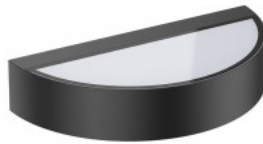

Wall light Prolumen Lunarcus 2x4W up/down black 230V 8W 789lm 100° IP20 DALI 830

Product code 20682 DALI dimmable

Brand [Prolumen](#)

Supply voltage 230V

Power factor 0.90

Dimmable DALI

Output 8W

Maximum output 8W/1m

Luminous flux 789lumens

Luminaire's efficiency lm79 99W

Correlated colour temperature warm
white 3000K

Lens angle 100

Cri 80

Sdcm - macadam ellipses 6

Protection class IP20

Lifespan 50000h

Height 60.0mm

Width 100.0mm

Length 200.0mm

Weight 700 g

In package 1pc

In box 12pcs

Casing colour black

Casing material aluminium + plastic

Work environment indoor use

Operation temperature -20 ~ 45°C

Certificates CE, RoHS

Warranty 5 years

Wall light Prolumen ML30 580 white 230V 10W 1410lm CRI90 110° IP40 3000K, 4000K, 5700K 3CCT