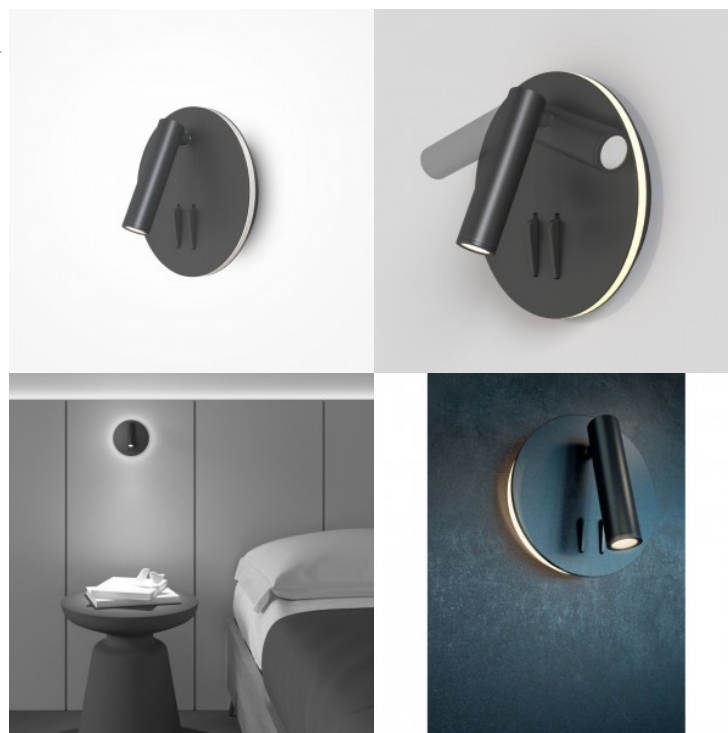

Wall lamp Maytoni IOS 176 black 9W 600lm 30° IP20 830

Product code 19588

Brand Maytoni
Output 9W
Maximum output 9W/1m
Luminous flux 600lumens
Luminaire's efficiency lm79 67W
Correlated colour temperature warm white 3000K
Lens angle 30
Cri 80
Protection class IP20
Height 140.0mm
Width 65.0mm
Weight 470 g
Package weight 580 g
Casing colour black
Casing material aluminium
Polishing semimatt

Swivel mechanism for adjusting the light flux. Two LED light sources, combined and separate backlight mode.