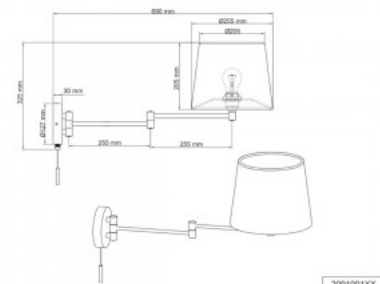

Wall light Trio Lighting Lyon nickel E27

Product code 20980

Brand [Trio Lighting](#)

Socket E27

Height 325.0mm

Width 255.0mm

Weight 1.1 kg

Package weight 2 kg

Casing colour nickel

Casing material metal + textile

Work environment indoor use

Certificates 3

Simple, elegant and design-orientated. The high-quality LYON wall light impresses with its modern style and straightforward design. The wall light conjures up a pleasant lighting mood and is incredibly decorative at the same time. Ideally, the LYON should be placed in the bedroom next to the bed, as the combination of a swivelling arm, a 69 cm projection and flexible mounting makes it ideal as a light next to the bed. The LYON is equipped with the FLEXconnect feature, which means that it can be attached to the wall in any position and connected to the socket via a cable or is suitable for a fixed connection without a cable thanks to the integrated cable outlet. The combination of matt nickel and a white fabric shade is perfectly rounded off and creates an elegant overall look. For modern and reliable lighting, the use of an LED bulb is recommended. It offers a high quality of light, is versatile and convinces with uniform illumination. Its long service life and low heat generation make it the ideal choice for a wide range of applications.

Wall light Trio Lighting Mario black 6+2,3W 800lm IP20 3000K