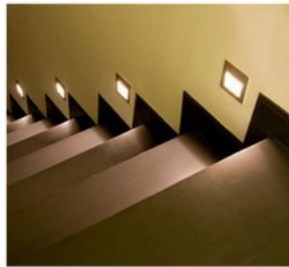

Recessed wall light Prolumen WL02 white 230V 3W 175lm 60° IP54 830

Product code 15134

Brand [Prolumen](#)

Supply voltage 230V

Power factor 0.50

Output 3W

Maximum output 3W/1m

Luminous flux 175lumens

Luminaire's efficiency lm79 58W

Correlated colour temperature warm
white 3000K

Lens angle 60

Cri 80

Sdcm - macadam ellipses 6

Protection class IP54

Lifespan 50000h

Height 32.0mm

Width 70.0mm

Length 200.0mm

In package 1pc

In box 24pcs

Casing colour white

Work environment outdoor use

Operation temperature -20 ~ 45°C

Certificates CE, RoHS

Warranty 5 years

Cutout 60x190mm

Wall light Prolumen WL101 up-down light white 230V 8W 640lm 90° IP20 930