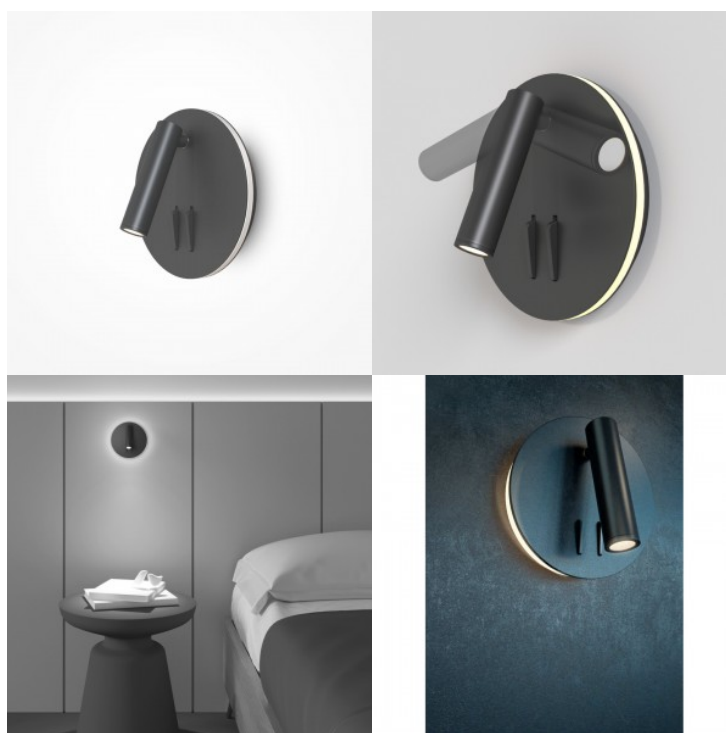

Wall lamp Maytoni IOS 176 black 9W 600lm 30° IP20 830

Product code 19588

Brand Maytoni
Output 9W
Maximum output 9W/1m
Luminous flux 600lumens
Luminaire's efficiency lm79 67W
Correlated colour temperature warm white 3000K
Lens angle 30
Cri 80
Protection class IP20
Height 140.0mm
Width 65.0mm
Weight 470 g
Package weight 580 g
Casing colour black
Casing material aluminium
Polishing semimatt

Swivel mechanism for adjusting the light flux. Two LED light sources, combined and separate backlight mode.