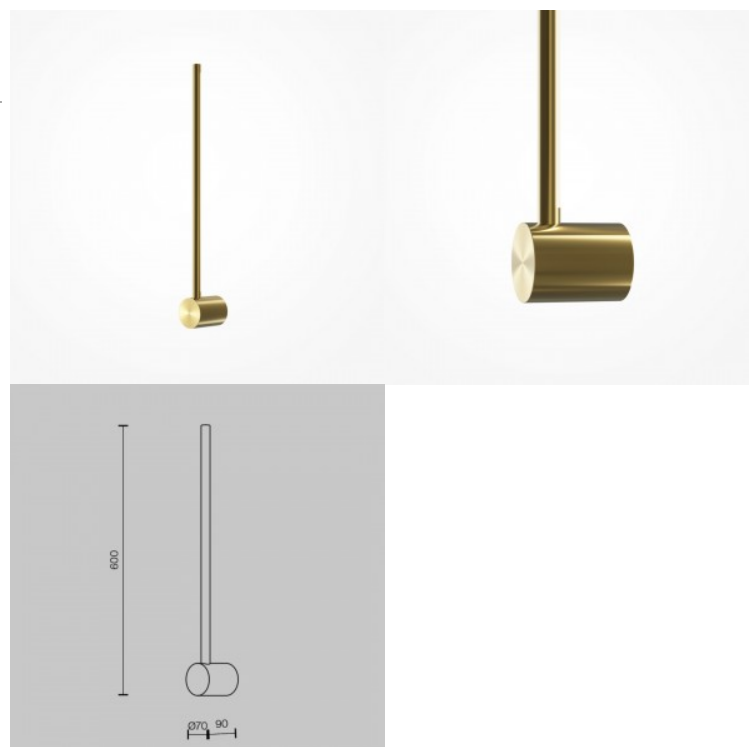

Wall lamp Maytoni Scone gold 7W 500lm 120° IP20 830

Product code 20771

Brand Maytoni
Output 7W
Maximum output 7W/1m
Luminous flux 500lumens
Luminaire's efficiency lm79 71W
Correlated colour temperature warm white 3000K
Lens angle 120
Cri 80
Protection class IP20
Lifespan 50000h
Height 900.0mm
Width 70.0mm
Length 90.0mm
Weight 700 g
Package weight 1 kg
Casing colour gold
Casing material aluminium
Warranty 3 years