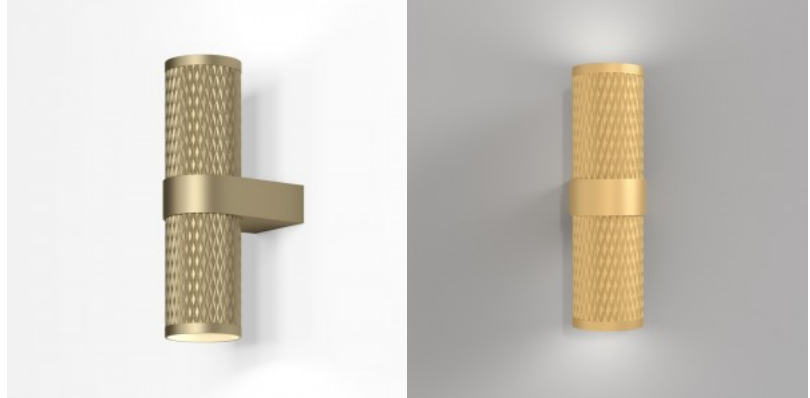

Wall light Maytoni Focus Design 2 X GU10 gold GU10 IP20

Product code 20910

Brand Maytoni
Socket GU10
Protection class IP20
Height 217.0mm
Length 106.0mm
Diameter 60.0mm
Weight 330 g
Package weight 380 g
Casing colour gold
Casing material aluminium
Work environment indoor use
Warranty 2 years