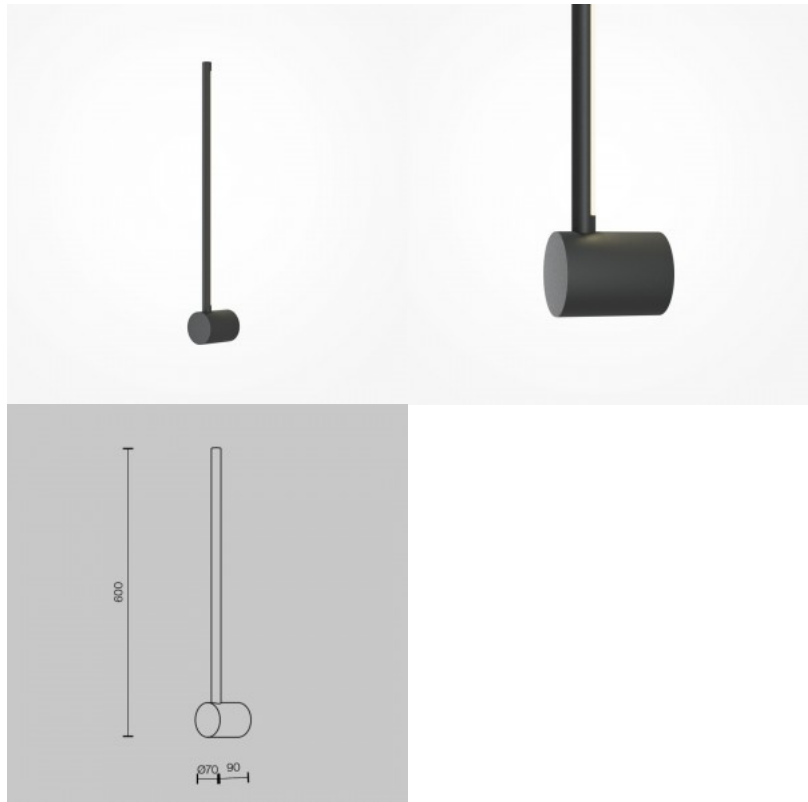

Wall lamp Maytoni Scone black 7W 500lm 120° IP20 830

Product code 20152

Brand Maytoni
Output 7W
Maximum output 7W/1m
Luminous flux 500lumens
Luminaire's efficiency lm79 71W
Correlated colour temperature warm white 3000K
Lens angle 120
Cri 80
Protection class IP20
Lifespan 50000h
Height 600.0mm
Length 90.0mm
Diameter 70.0mm
Weight 540 g
Package weight 770 g
Casing colour black
Casing material aluminium
Warranty 3 years