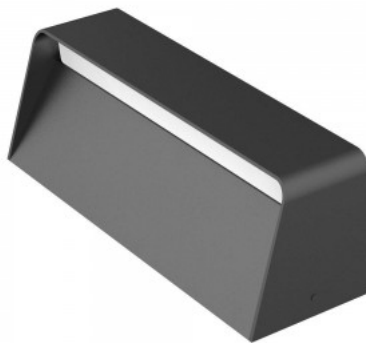

Wall light Prolumen WL16 Up-Down black 230V 18W 900lm 90° IP20 TRIAC 930

Product code 16671 TRIAC dimmable

Brand [Prolumen](#)

Supply voltage 230V

Power factor 0.90

Dimmable TRIAC

Output 18W

Maximum output 18W/1m

Luminous flux 900lumens

Luminaire's efficiency lm79 50W

Correlated colour temperature warm
white 3000K

Lens angle 90

Cri 90

Sdcm - macadam ellipses 6

Protection class IP20

Lifespan 50000h

Height 92.0mm

Width 100.0mm

Length 300.0mm

Package weight 1.4 kg

In box 12pcs

Casing colour black

Casing material aluminium

Impact resistance IK08

Work environment indoor use

Operation temperature -20 ~ 45°C

Certificates CE

Warranty 5 years

Modern LED wall light. IP20 protection class allows the luminaire to be used only indoors. The 3000K light temperature adds warm white light to the room, making it suitable for various living spaces. It is especially ideal for corridor mood lighting! The lighting is directional in two directions, and if desired, the light direction can also be changed (up and/or down). Additionally, thanks to TRIAC technology, the luminaire can be dimmed. With proper use, the luminaire is energy-efficient, environmentally friendly, and has a very long lifespan (50,000 hours). Illuminate your world with LED House professionals - [check out our project portfolio here!](#)