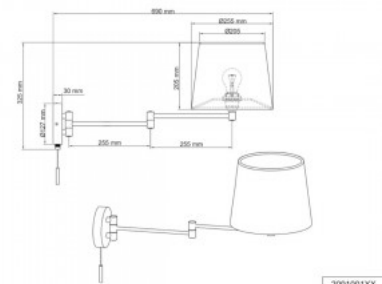

Wall light Trio Lighting Lyon nickel E27

Product code 20980

Brand [Trio Lighting](#)

Socket E27

Height 325.0mm

Width 255.0mm

Weight 1.1 kg

Package weight 2 kg

Casing colour nickel

Casing material metal + textile

Work environment indoor use

Certificates 3

Simple, elegant and design-orientated. The high-quality LYON wall light impresses with its modern style and straightforward design. The wall light conjures up a pleasant lighting mood and is incredibly decorative at the same time. Ideally, the LYON should be placed in the bedroom next to the bed, as the combination of a swivelling arm, a 69 cm projection and flexible mounting makes it ideal as a light next to the bed. The LYON is equipped with the FLEXconnect feature, which means that it can be attached to the wall in any position and connected to the socket via a cable or is suitable for a fixed connection without a cable thanks to the integrated cable outlet. The combination of matt nickel and a white fabric shade is perfectly rounded off and creates an elegant overall look. For modern and reliable lighting, the use of an LED bulb is recommended. It offers a high quality of light, is versatile and convinces with uniform illumination. Its long service life and low heat generation make it the ideal choice for a wide range of applications.

Wall light Trio Lighting Mario black 6+2,3W 800lm IP20 3000K