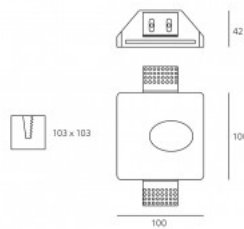

Recessed wall light Art of Light MARCO white square 230V 1W 85lm 3000K warm white

Product code 14751

Brand Art of Light
Supply voltage 230V
Output 1W
Maximum output 1W/1m
Luminous flux 85lumens
Luminaire's efficiency lm79 85W
Correlated colour temperature warm white 3000K
Height 42.0mm
Width 100.0mm
Length 100.0mm
Installation opening diameter 103 x 103mm
Casing colour white
Casing material gypsum
Polishing matt
Shape square
Work environment indoor use
Certificates CE

Wall light Art of Light SECCO 230V E14 IP20

Product code 15451

Brand Art of Light
Supply voltage 230V
Socket E14
Protection class IP20
Height 245.0mm
Width 95.0mm
Length 90.0mm
Casing material gypsum
Work environment indoor use
Certificates CE, RohS