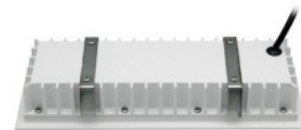

Recessed wall light Prolumen WL02 white 230V 3W 175lm 60° IP54 830

Product code 15134

Brand [Prolumen](#)

Supply voltage 230V

Power factor 0.50

Output 3W

Maximum output 3W/1m

Luminous flux 175lumens

Luminaire's efficiency lm79 58W

Correlated colour temperature warm
white 3000K

Lens angle 60

Cri 80

Sdcm - macadam ellipses 6

Protection class IP54

Lifespan 50000h

Height 32.0mm

Width 70.0mm

Length 200.0mm

In package 1pc

In box 24pcs

Casing colour white

Work environment outdoor use

Operation temperature -20 ~ 45°C

Certificates CE, RoHS

Warranty 5 years

Cutout 60x190mm

Wall light Prolumen WL101 up-down light white 230V 8W 640lm 90° IP20 930