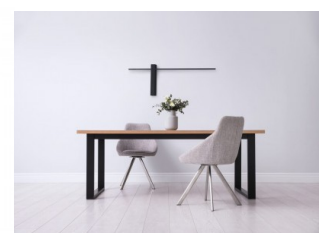

Wall light Maxlight Garda E27

Product code 21887

Brand [Maxlight](#)
Socket E27
Height 26.0mm
Length 50.0mm
Diameter 20.0mm
Casing material aluminium
Work environment indoor use

Wall light Maxlight Hana black 6W 540lm 3000K warm white

Product code 20406

Brand [Maxlight](#)
Output 6W
Luminous flux 540lumens
Luminaire's efficiency lm79 90W
Correlated colour temperature warm
white 3000K
Height 215.0mm
Width 175.0mm
Casing colour black
Casing material aluminium
Work environment indoor use

Wall light Maxlight Sabre black 6W 420lm IP20 3000K warm white

Product code 21907

Brand [Maxlight](#)
Output 6W
Luminous flux 420lumens
Luminaire's efficiency lm79 70W
Correlated colour temperature warm
white 3000K
Protection class IP20
Height 280.0mm
Width 610.0mm
Length 40.0mm
Casing colour black
Casing material metal
Work environment indoor use