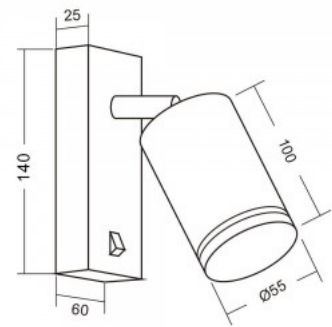

Wall light SP718 white 230V GU10 IP20

Product code 16708

Supply voltage 230V
Maximum output 35W/1m
Socket GU10
Protection class IP20
Casing colour white
Casing material aluminium
Work environment indoor use
Certificates CE
Warranty 1 years

Switched wall light, surface-mounted.
The IP20 protection class allows the luminaire to be used only indoors. The direction of the lighting can be changed according to preference.

[Here you can find suitable light bulbs for the luminaire!](#)