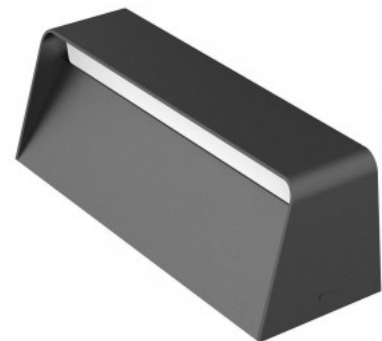

Wall light Prolumen WL16 Up-Down black 230V 18W 900lm 90° IP20 TRIAC 930

Product code 16671 TRIAC dimmable

Brand [Prolumen](#)
Supply voltage 230V
Power factor 0.90
Dimmable TRIAC
Output 18W
Maximum output 18W/1m
Luminous flux 900lumens
Luminaire's efficiency lm79 50W
Correlated colour temperature warm white 3000K
Lens angle 90
Cri 90
Sdcm - macadam ellipses 6
Protection class IP20
Lifespan 50000h
Height 92.0mm
Width 100.0mm
Length 300.0mm
Package weight 1.4 kg
In box 12pcs
Casing colour black
Casing material aluminium
Impact resistance IK08
Work environment indoor use
Operation temperature -20 ~ 45°C
Certificates CE
Warranty 5 years

Modern LED wall light. IP20 protection class allows the luminaire to be used only indoors. The 3000K light temperature adds warm white light to the room, making it suitable for various living spaces. It is especially ideal for corridor mood lighting! The lighting is directional in two directions, and if desired, the light direction can also be changed (up and/or down). Additionally, thanks to TRIAC technology, the luminaire can be dimmed. With proper use, the luminaire is energy-efficient, environmentally friendly, and has a very long lifespan (50,000 hours). Illuminate your world with LED House professionals - [check out our project portfolio here!](#)