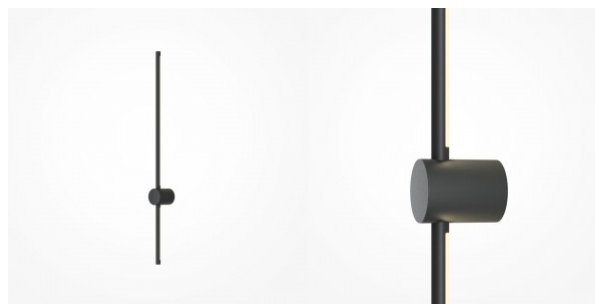

Wall light Maytoni Light stick black 10W 750lm 120° IP20 930

Product code 19234

Brand Maytoni
Output 10W
Maximum output 10W/1m
Luminous flux 750lumens
Luminaire's efficiency lm79 75W
Correlated colour temperature warm white 3000K
Lens angle 120
Cri 90
Protection class IP20
Lifespan 50000h
Height 900.0mm
Width 70.0mm
Length 90.0mm
Weight 700 g
Package weight 1 kg
Casing colour black
Warranty 3 years