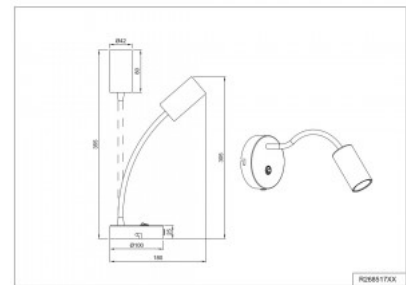

Wall lamp Trio Lighting Taryn black GU10

Product code 22095

Brand [Trio Lighting](#)

Socket GU10

Length 355.0mm

Diameter 42.0mm

Casing colour black

Casing material metal

The TARYN wall light is the perfect companion for quiet hours of reading - discreet in design but powerful in function. Whether by the bed or next to your favourite armchair: thanks to the flexible arm, the light source can be positioned exactly where you need it. The FLEXconnect function is particularly practical: TARYN is suitable for both fixed connection and operation with a plug cable (supply cable not included) and can therefore be flexibly adapted to your living conditions. Made from black matt metal, the light impresses with its clear look and timeless restraint. For modern and reliable lighting, the use of an LED bulb is recommended. It offers a high quality of light, is versatile and convinces with uniform illumination. Its long service life and low heat generation make it the ideal choice for a wide range of applications.