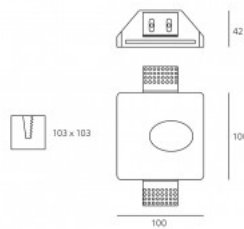

### Product code 14740

Brand Art of Light  
 Supply voltage 230V  
 Output 35W  
 Maximum output 35W/1m  
 Socket GU10  
 Height 78.0mm  
 Width 210.0mm  
 Length 250.0mm  
 Installation opening diameter 253 x  
 213mm  
 Casing colour white  
 Casing material gypsum  
 Polishing matt  
 Work environment indoor use  
 Certificates CE

### Product code 14738

Brand Art of Light  
 Supply voltage 230V  
 Output 35W  
 Maximum output 35W/1m  
 Socket GU10  
 Height 78.0mm  
 Width 290.0mm  
 Length 350.0mm  
 Installation opening diameter 293 x  
 353mm  
 Casing colour white  
 Casing material gypsum  
 Polishing matt  
 Work environment indoor use  
 Certificates CE

### Product code 14751

Brand Art of Light  
 Supply voltage 230V  
 Output 1W  
 Maximum output 1W/1m  
 Luminous flux 85lumens  
 Luminaire's efficiency lm79 85W  
 Correlated colour temperature warm white 3000K  
 Height 42.0mm  
 Width 100.0mm  
 Length 100.0mm  
 Installation opening diameter 103 x 103mm  
 Casing colour white  
 Casing material gypsum  
 Polishing matt  
 Shape square  
 Work environment indoor use  
 Certificates CE