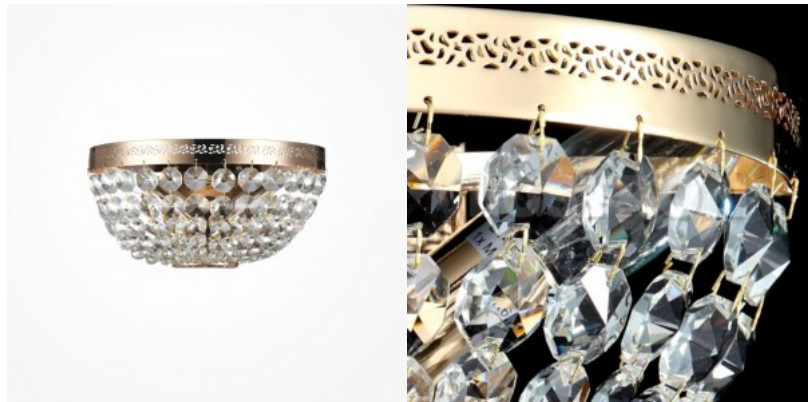

Wall light Maytoni Ottilia gold E14

Product code 20781

Brand Maytoni
Socket E14
Height 130.0mm
Width 250.0mm
Length 130.0mm
Weight 780 g
Package weight 1.19 kg
Casing colour gold
Casing material aluminium + glass