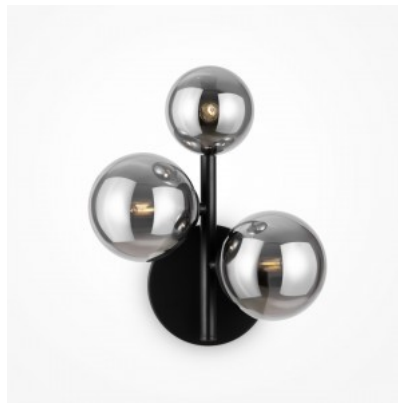

Wall light Maytoni Dallas 3 black G9

Product code 20618

Brand Maytoni
Socket G9
Height 260.0mm
Width 120.0mm
Length 200.0mm
Weight 800 g
Package weight 1.2 kg
Casing colour black
Casing material metal + glass
Work environment indoor use
Warranty 2 years