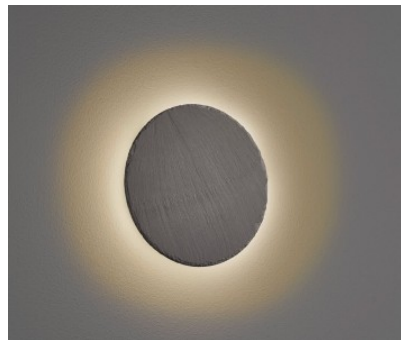

Wall light Trio Lighting Raven black 230V 1000lm IP20 switch dimmer 3000K warm white

Product code 21110 switch dimmer dimmable

Brand [Trio Lighting](#)
Supply voltage 230V
Dimmable switch dimmer
Maximum output 9W/1m
Luminous flux 1000lumens
Correlated colour temperature warm white 3000K
Protection class IP20
Lifespan 25000h
Length 35.0mm
Diameter 200.0mm
Weight 800 g
Package weight 900 g
Casing colour black
Casing material schiefer
No. of switches 10000pcs
Work environment indoor use
Certificates CE
Warranty 5 years

Guaranteed to catch the eye! The RAVEN wall light not only serves as a simple wall light, its elegant slate design creates a modern appearance with a decorative character. The minimalist look allows the indirect lighting to take centre stage, creating a pleasant and atmospheric ambience. The luminaire also has a SWITCH dimmer, allowing the brightness to be adjusted from 100% to 50% and 25% using a conventional light switch. The slate design in black creates a modern look and makes it easy to integrate into existing furnishing concepts. In addition, the luminaires feature modern LED technology, which stands for a high quality of light. LED light sources are characterized by a long service life and low heat generation.