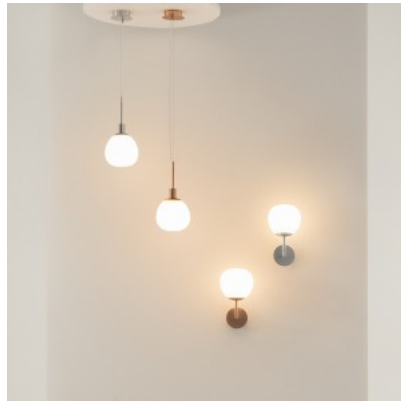

The series offers a variety of models in different sizes and applications, suitable for both general and task lighting. Functional design allows for adjustable shade positioning on both the floor lamp and table lamp. The height of the pendants can be customized via the adjustable cables. Chandeliers feature a central rod composed of three sections, allowing height adjustments to suit any space. Ceiling-mounted models further expand the collection's versatility, making it suitable for rooms with varying dimensions and ceiling heights.