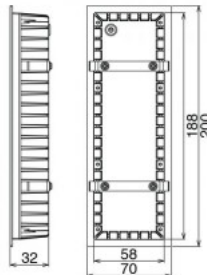

Recessed wall light Prolumen WL02 white 230V 3W 175lm 60° IP54 830

Product code 15134

Brand [Prolumen](#)

Supply voltage 230V

Power factor 0.50

Output 3W

Maximum output 3W/1m

Luminous flux 175lumens

Luminaire's efficiency lm79 58W

Correlated colour temperature warm
white 3000K

Lens angle 60

Cri 80

Sdcm - macadam ellipses 6

Protection class IP54

Lifespan 50000h

Height 32.0mm

Width 70.0mm

Length 200.0mm

In package 1pc

In box 24pcs

Casing colour white

Work environment outdoor use

Operation temperature -20 ~ 45°C

Certificates CE, RoHS

Warranty 5 years

Cutout 60x190mm

Wall light Prolumen WL101 up-down light white 230V 8W 640lm 90° IP20 930