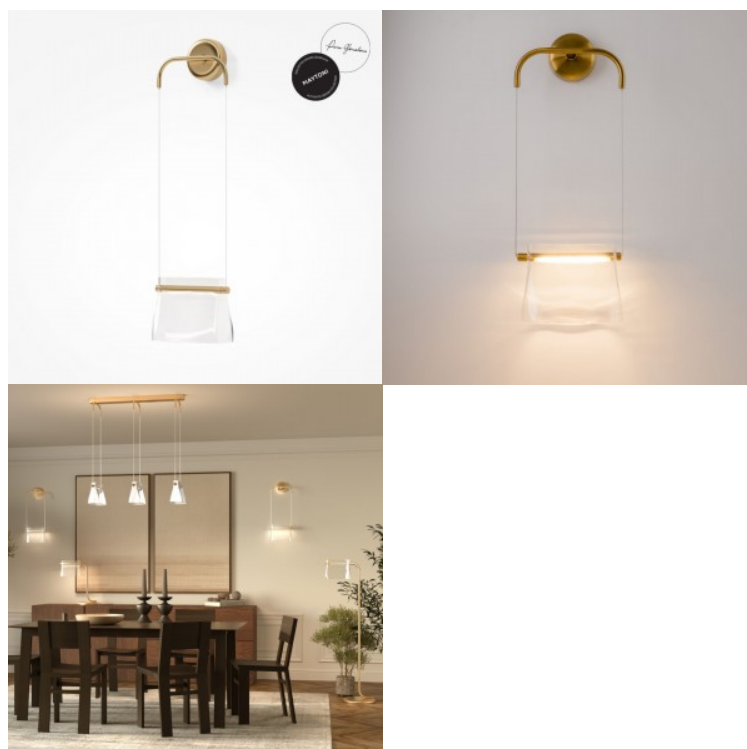

Wall light Maytoni Cabaret brass 8W 850lm 120° IP20 830

Product code 20022

Brand Maytoni
Output 8W
Luminous flux 850lumens
Luminaire's efficiency lm79 106W
Correlated colour temperature warm white 3000K
Lens angle 120
Cri 80
Protection class IP20
Height 3300.0mm
Width 250.0mm
Length 145.0mm
Weight 1.6 kg
Package weight 2 kg
Casing colour brass
Casing material aluminium + glass
Warranty 3 years