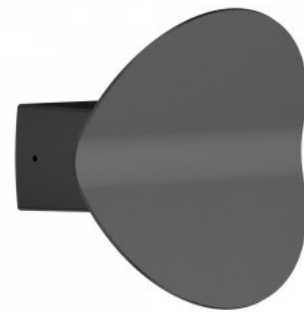

Casing colour black

Casing material aluminium + plastic

Impact resistance IK06

Work environment indoor use

Operation temperature -20 ~ 45°C

Certificates CE, RoHS

Warranty 5 years

Plant sprout-shaped LED wall light with adjustable light temperature! IP20 protection class allows the luminaire to be used only indoors. There is a button on the back of the luminaire that allows you to choose the light temperature: 3000K (warm white), 4000K (daylight), or 5700K (cool white). Additionally, the luminaire is equipped with TRIAC technology, allowing the user to adjust the light intensity in the room according to their preference. With proper use, the luminaire is energy-efficient, environmentally friendly, and has a very long lifespan (50,000 hours). Illuminate your world with LED House professionals - [check out our project portfolio here!](#)