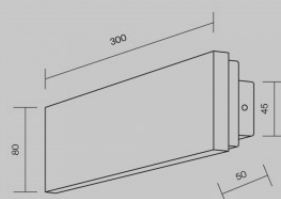

Wall light Maytoni Basic Texture white 5W 300lm CRI80 180° IP20 DIMMABLE 2700K-4000K warm + day white

**Product code 21841 DIMMABLE
dimable**

Brand Maytoni
Dimmable DIMMABLE
Output 5W
Maximum output 5W/1m
Luminous flux 300lumens
Luminaire's efficiency lm79 60W
Correlated colour temperature warm
+ day white 2700K-4000K
Lens angle 180
Cri 80
Protection class IP20
Length 50.0mm
Diameter 150.0mm
Weight 600 g
Package weight 800 g
Casing colour white
Work environment indoor use
Warranty 3 years

Wall light Maytoni Basic Texture white 8W 500lm CRI80 180° IP20 2700K, 3000K, 4000K

Product code 21849

Brand Maytoni
Output 8W
Maximum output 8W/1m
Luminous flux 500lumens
Luminaire's efficiency lm79 63W
Correlated colour temperature 2700K,
3000K, 4000K
Lens angle 180
Cri 80
Protection class IP20
Height 80.0mm
Width 300.0mm
Length 50.0mm
Casing colour white
Work environment indoor use
Warranty 3 years