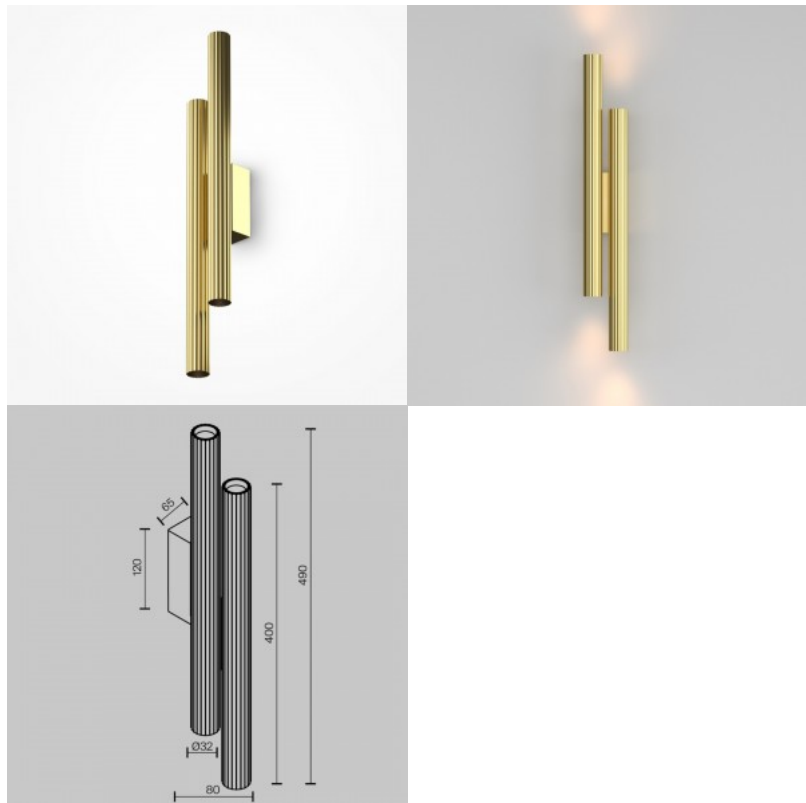

Wall light Maytoni Calipso gold 24W 1620lm 36° IP20 927

Product code 20932

Brand Maytoni
Output 24W
Luminous flux 1620lumens
Luminaire's efficiency lm79 68W
Correlated colour temperature warm white 2700K
Lens angle 36
Cri 90
Protection class IP20
Lifespan 30000h
Height 490.0mm
Length 63.0mm
Diameter 32.0mm
Weight 1.15 kg
Package weight 1.23 kg
Casing colour gold
Casing material aluminium
Work environment indoor use

Calipso is a designer lighting series with a graphic texture. The collection is available in three colors: classic black, white, and brass. Calipso luminaires are highly versatile — you can choose between surface-mounted, recessed, wall-mounted, or pendant versions. The recessed light source provides eye-friendly illumination. The swivel mechanism in certain models lets you add refined lighting accents to your interior.