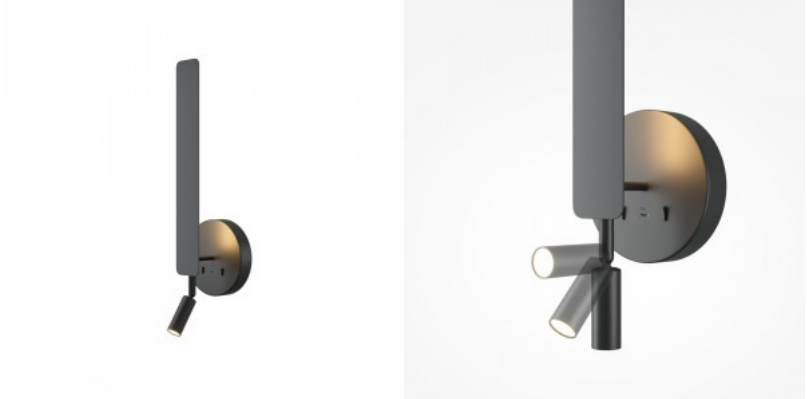

Wall lamp Maytoni Combo black 11W 120° IP20 830

Product code 21083

Brand Maytoni
Output 11W
Correlated colour temperature warm white 3000K
Lens angle 120
Cri 80
Protection class IP20
Lifespan 50000h
Height 516.0mm
Width 150.0mm
Length 96.0mm
Weight 1.1 kg
Package weight 1.8 kg
Casing colour black
Casing material aluminium
Warranty 3 years