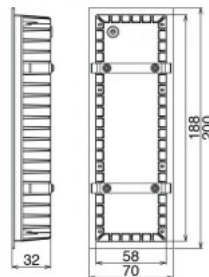

Recessed wall light Prolumen WL02 white 230V 3W 175lm 60° IP54 830

Product code 15134

Brand [Prolumen](#)

Supply voltage 230V

Power factor 0.50

Output 3W

Maximum output 3W/1m

Luminous flux 175lumens

Luminaire's efficiency lm79 58W

Correlated colour temperature warm
white 3000K

Lens angle 60

Cri 80

Sdcm - macadam ellipses 6

Protection class IP54

Lifespan 50000h

Height 32.0mm

Width 70.0mm

Length 200.0mm

In package 1pc

In box 24pcs

Casing colour white

Work environment outdoor use

Operation temperature -20 ~ 45°C

Certificates CE, RoHS

Warranty 5 years

Cutout 60x190mm

Wall light Prolumen WL101 up-down light white 230V 8W 640lm 90° IP20 930