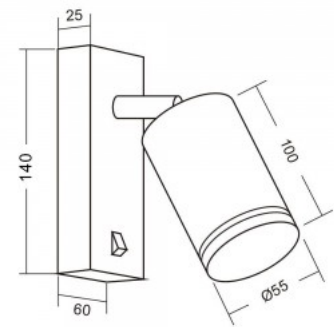

Wall light SP718 white 230V GU10 IP20

Product code 16708

Supply voltage 230V
Maximum output 35W/1m
Socket GU10
Protection class IP20
Casing colour white
Casing material aluminium
Work environment indoor use
Certificates CE
Warranty 1 years

Switched wall light, surface-mounted.
The IP20 protection class allows the luminaire to be used only indoors. The direction of the lighting can be changed according to preference.

[Here you can find suitable light bulbs for the luminaire!](#)