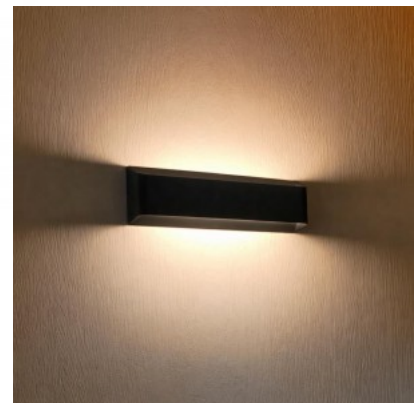

Wall light Prolumen WL16 black 230V 18W 720lm 90° IP20 830

Product code 15350

Brand [Prolumen](#)

Supply voltage 230V

Power factor 0.90

Output 18W

Maximum output 18W/1m

Luminous flux 720lumens

Luminaire's efficiency lm79 40W

Correlated colour temperature warm white 3000K

Lens angle 90

Cri 80

Sdcm - macadam ellipses 6

Protection class IP20

Lifespan 50000h

Height 92.0mm

Width 100.0mm

Length 300.0mm

In box 12pcs

Casing colour black

Casing material aluminium

Impact resistance IK08

Work environment indoor use

Operation temperature -20 ~ 45°C

Certificates CE

Modern LED wall light. IP20 protection class allows the luminaire to be used only indoors. The 3000K light temperature adds warm white light to the room, making it suitable for various living spaces. It is especially ideal for corridor mood lighting! The lighting is directional in two directions, and if desired, the light direction can also be changed (up and/or down). Additionally, thanks to TRIAC technology, the luminaire can be dimmed. With proper use, the luminaire is energy-efficient, environmentally friendly, and has a very long lifespan (50,000 hours). Illuminate your world with LED House professionals - [check out our project portfolio here!](#)