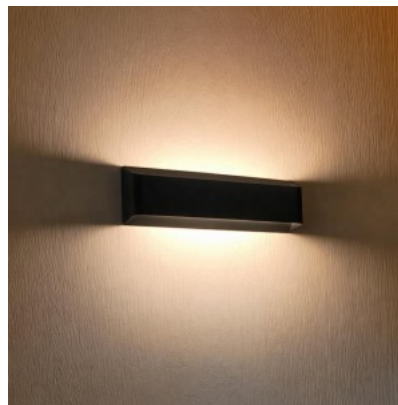

Wall light Prolumen WL16 Up-Down black 230V 18W 900lm 90° IP20 TRIAC 930

Product code 16671 TRIAC dimmable

Brand [Prolumen](#)
Supply voltage 230V
Power factor 0.90
Dimmable TRIAC
Output 18W
Maximum output 18W/1m
Luminous flux 900lumens
Luminaire's efficiency lm79 50W
Correlated colour temperature warm white 3000K
Lens angle 90
Cri 90
Sdcm - macadam ellipses 6
Protection class IP20
Lifespan 50000h
Height 92.0mm
Width 100.0mm
Length 300.0mm
Package weight 1.4 kg
In box 12pcs
Casing colour black
Casing material aluminium
Impact resistance IK08
Work environment indoor use
Operation temperature -20 ~ 45°C
Certificates CE
Warranty 5 years

Modern LED wall light. IP20 protection class allows the luminaire to be used only indoors. The 3000K light temperature adds warm white light to the room, making it suitable for various living spaces. It is especially ideal for corridor mood lighting! The lighting is directional in two directions, and if desired, the light direction can also be changed (up and/or down). Additionally, thanks to TRIAC technology, the luminaire can be dimmed. With proper use, the luminaire is energy-efficient, environmentally friendly, and has a very long lifespan (50,000 hours). Illuminate your world with LED House professionals - [check out our project portfolio here!](#)