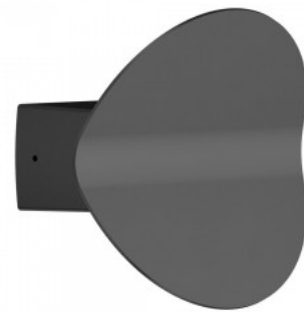

Plant sprout-shaped LED wall light with adjustable light temperature! IP20 protection class allows the luminaire to be used only indoors. There is a button on the back of the luminaire that allows you to choose the light temperature: 3000K (warm white), 4000K (daylight), or 5700K (cool white). Additionally, the luminaire is equipped with TRIAC technology, allowing the user to adjust the light intensity in the room according to their preference. With proper use, the luminaire is energy-efficient, environmentally friendly, and has a very long lifespan (50,000 hours). Illuminate your world with LED House professionals - [check out our project portfolio here!](#)