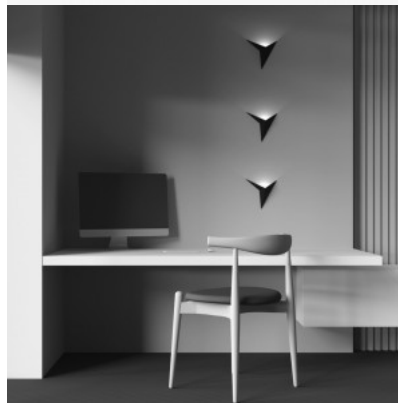

Wall lamp Maytoni Trame black 3W 100lm 108° IP20 830

Product code 21465

Brand Maytoni
Output 3W
Luminous flux 100lumens
Luminaire's efficiency lm79 33W
Correlated colour temperature warm
white 3000K
Lens angle 108
Cri 80
Protection class IP20
Height 205.0mm
Width 75.0mm
Length 248.0mm
Casing colour black
Casing material metal
Work environment indoor use
Warranty 3 years

Wall light Maytoni Vanjura 2 x GX53 white G53 IP20

Product code 21062

Brand Maytoni
Socket G53
Protection class IP20
Height 195.0mm
Width 240.0mm
Length 105.0mm
Weight 1.8 kg
Package weight 2 kg
Casing colour white
Casing material gypsum
Work environment indoor use
Warranty 2 years