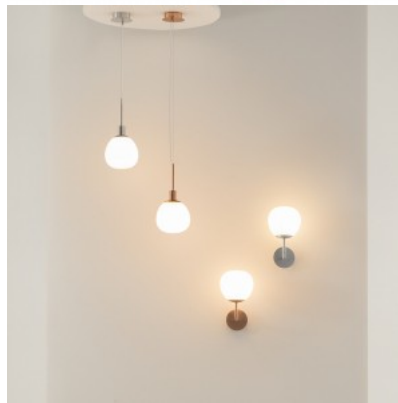

The series offers a variety of models in different sizes and applications, suitable for both general and task lighting. Functional design allows for adjustable shade positioning on both the floor lamp and table lamp. The height of the pendants can be customized via the adjustable cables. Chandeliers feature a central rod composed of three sections, allowing height adjustments to suit any space. Ceiling-mounted models further expand the collection's versatility, making it suitable for rooms with varying dimensions and ceiling heights.