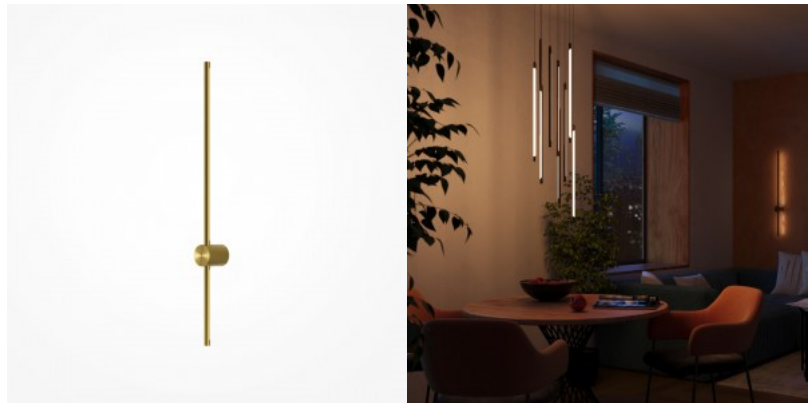

Wall light Maytoni Light stick gold 10W 750lm 120° IP20 830

Product code 20611

Brand Maytoni
Output 10W
Luminous flux 750lumens
Luminaire's efficiency lm79 75W
Correlated colour temperature warm white 3000K
Lens angle 120
Cri 80
Protection class IP20
Lifespan 50000h
Height 900.0mm
Width 90.0mm
Length 70.0mm
Weight 700 g
Package weight 1 kg
Casing colour gold
Casing material aluminium
Warranty 3 years

The Light Stick collection features minimalist luminaires that fill spaces with soft, reflected light. The slender metal frames with galvanic finish are offered in two colors: satin brass and textured black. An acrylic diffuser covers the LED light source, providing glare-free, comfortable illumination. The wall-mounted fixtures feature simple, understated shapes that blend effortlessly into any interior. Pendant compositions can serve as supplemental or secondary lighting. The integrated LED source delivers warm light at 3000K. The suspension height of the pendants is adjustable, with a maximum cord length of 3.5 meters, making them ideal for rooms with high ceilings.