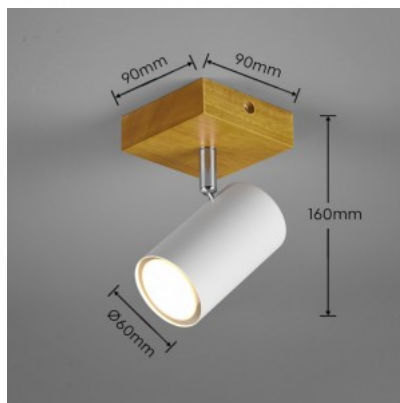

Diameter 60.0mm

Weight 300 g

Package weight 400 g

Casing colour wood

Casing material metal + wood

Work environment indoor use

Warranty 2 years

Perfect and variable light! The MARLEY spotlights are not only practical in form and function, but above all one thing: minimalist! The individual spotlight is discreet in design and impresses with its high-quality workmanship. It is freely movable and can be individually aligned as required. Whether in the kitchen, hallway or living area: the MARLEY spotlight is versatile and can be easily combined with different furnishing styles. The modern combination of wood and metal in matt white creates a cosy atmosphere and is right on trend. For modern and reliable lighting, the use of an LED bulb is recommended. It offers a high quality of light, is versatile and convinces with uniform illumination. Its long service life and low heat generation make it the ideal choice for a wide range of applications.