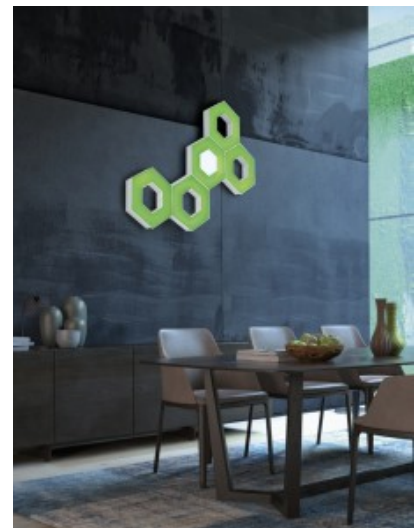

Wall light Trio Lighting Slim silver 8W 600lm 3000K warm white

Product code 21993

Brand [Trio Lighting](#)

Output 8W

Luminous flux 600lumens

Luminaire's efficiency lm79 75W

Correlated colour temperature warm white 3000K

Lifespan 35000h

Height 25.0mm

Width 625.0mm

Length 40.0mm

Casing colour silver

Casing material plastic

No. of switches 50000pcs

Work environment indoor use

Wall light Trio Lighting Solitare white 8W 700lm RGB + 3000K RGBW warm

Product code 21962

Brand [Trio Lighting](#)

Output 8W

Luminous flux 700lumens

Luminaire's efficiency lm79 88W

Correlated colour temperature RGBW warm RGB + 3000K

Height 335.0mm

Width 387.0mm

Length 60.0mm

Casing colour white

Casing material plastic