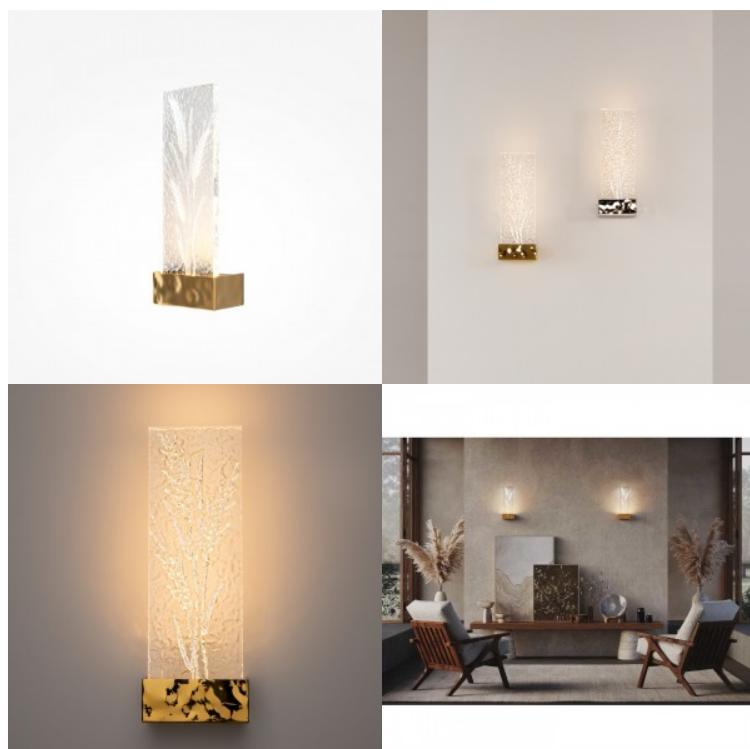

Wall lamp Maytoni Ornate brass 2W 50lm 180° IP20 830

Product code 21444

Brand Maytoni
Output 2W
Maximum output 2W/1m
Luminous flux 50lumens
Luminaire's efficiency lm79 25W
Correlated colour temperature warm white 3000K
Lens angle 180
Cri 80
Protection class IP20
Height 310.0mm
Width 70.0mm
Length 110.0mm
Casing colour brass
Casing material metal + glass
Work environment indoor use
Warranty 3 years