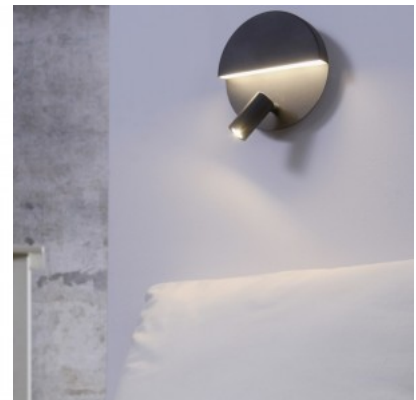

warm white

Product code 19489

Brand [Trio Lighting](#)

Output 6+2,3W

Maximum output 8.3W/1m

Luminous flux 800lumens

Correlated colour temperature warm white 3000K

Protection class IP20

Length 10.5mm

Diameter 160.0mm

Weight 1 g

Casing colour black

Casing material metal

Timeless and minimalist. The simple design of the MARIO wall light goes just as well with an industrial style as it does with an elegant look. The round luminaire has a diameter of 16 cm and has two light sources that can be switched separately using integrated switches. Both the main light source with a light intensity of 600 lumens and the swivelling reading light with a light intensity of 200 lumens emit a pleasantly soft light colour. The MARIO reading light can be individually aligned, making it ideal as a wall light next to the bed. The light is also equipped with the FLEXconnect feature. This means that the light can be attached to the wall as usual in any position and supplied with power via a mains cable or connected directly to the fixed connection. In this case, the cable can be easily removed from the light. The restrained colour scheme in matt white leaves plenty of scope for combining with existing interiors and colours. In addition, the luminaires feature modern LED technology, which stands for a high quality of light. LED light sources are characterized by a long service life and low heat generation.