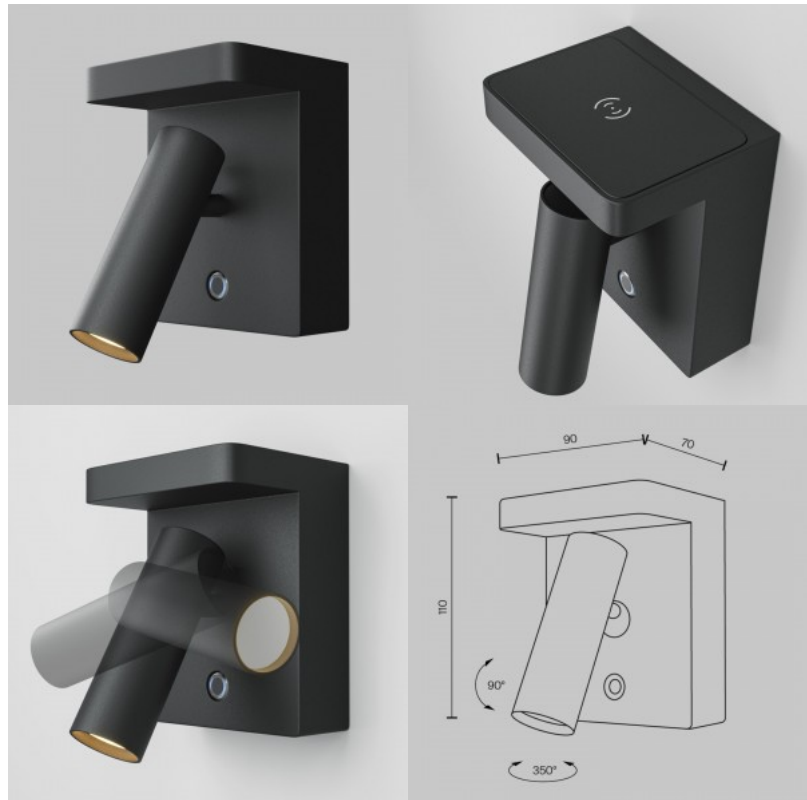

Wall light Maytoni Aron black 7W 400lm 30° IP20 2700K warm white

Product code 22317

Brand Maytoni
Output 7W
Maximum output 7W/1m
Luminous flux 400lumens
Luminaire's efficiency lm79 57W
Correlated colour temperature warm white 2700K
Lens angle 30
Protection class IP20
Height 110.0mm
Width 90.0mm
Length 70.0mm
Casing colour black
Casing material aluminium
Work environment indoor use
Warranty 3 years