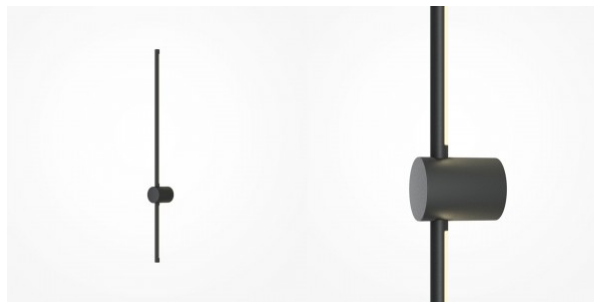

Wall light Maytoni Light stick black 10W 750lm 120° IP20 930

Product code 19234

Brand Maytoni
Output 10W
Maximum output 10W/1m
Luminous flux 750lumens
Luminaire's efficiency lm79 75W
Correlated colour temperature warm
white 3000K
Lens angle 120
Cri 90
Protection class IP20
Lifespan 50000h
Height 900.0mm
Width 70.0mm
Length 90.0mm
Weight 700 g
Package weight 1 kg
Casing colour black
Warranty 3 years