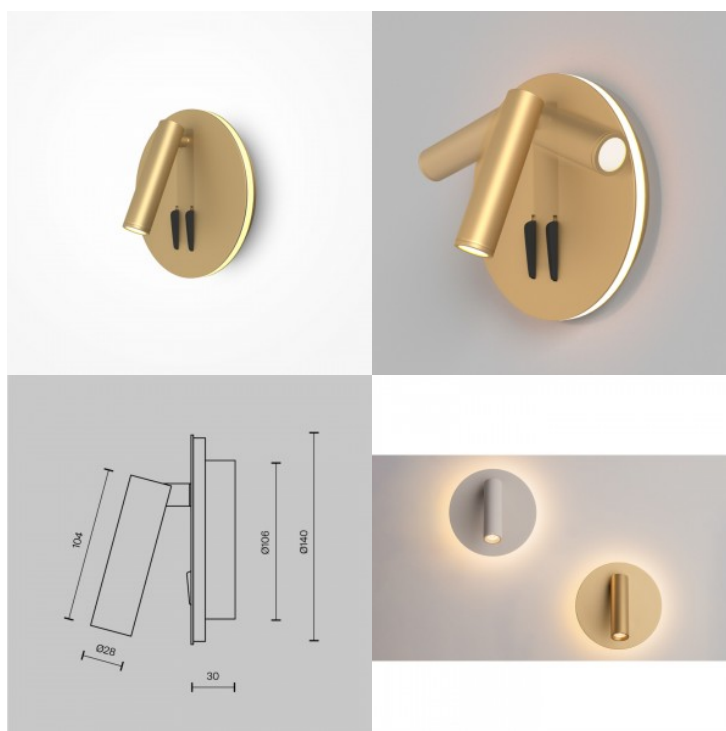

Wall lamp Maytoni IOS 176 matte gold 9W 600lm 30° IP20 830

Product code 20744

Brand Maytoni
Output 9W
Maximum output 9W/1m
Luminous flux 600lumens
Luminaire's efficiency lm79 67W
Correlated colour temperature warm white 3000K
Lens angle 30
Cri 80
Protection class IP20
Length 65.0mm
Diameter 140.0mm
Weight 480 g
Package weight 580 g
Casing colour matte gold
Casing material aluminium
Polishing semimatt

Swivel mechanism for adjusting the light flux. Two LED light sources, combined and separate backlight mode.