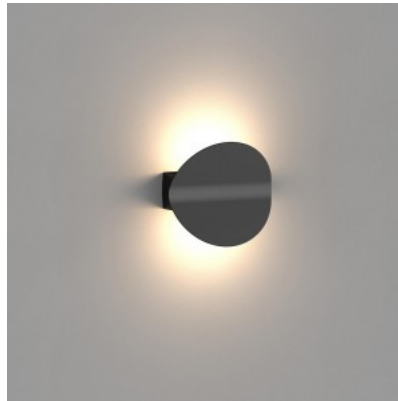

Casing colour black

Casing material aluminium + plastic

Impact resistance IK06

Work environment indoor use

Operation temperature -20 ~ 45°C

Certificates CE, RoHS

Warranty 5 years

Plant sprout-shaped LED wall light with adjustable light temperature! IP20 protection class allows the luminaire to be used only indoors. There is a button on the back of the luminaire that allows you to choose the light temperature: 3000K (warm white), 4000K (daylight), or 5700K (cool white). Additionally, the luminaire is equipped with TRIAC technology, allowing the user to adjust the light intensity in the room according to their preference. With proper use, the luminaire is energy-efficient, environmentally friendly, and has a very long lifespan (50,000 hours). Illuminate your world with LED House professionals - [check out our project portfolio here!](#)