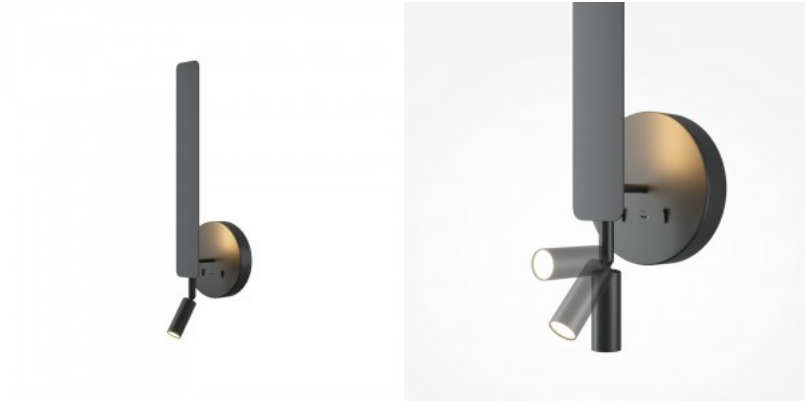

Wall lamp Maytoni Combo black 11W 120° IP20 830

Product code 21083

Brand Maytoni
Output 11W
Correlated colour temperature warm
white 3000K
Lens angle 120
Cri 80
Protection class IP20
Lifespan 50000h
Height 516.0mm
Width 150.0mm
Length 96.0mm
Weight 1.1 kg
Package weight 1.8 kg
Casing colour black
Casing material aluminium
Warranty 3 years