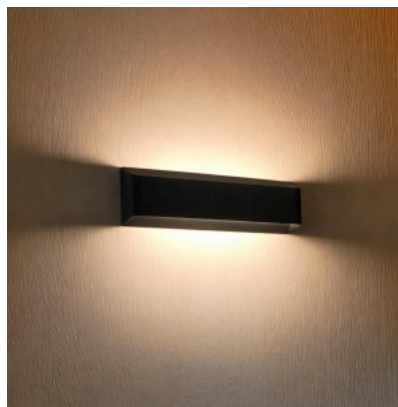

Wall light Prolumen WL16 black 230V 18W 720lm 90° IP20 830

Product code 15350

Brand [Prolumen](#)
Supply voltage 230V
Power factor 0.90
Output 18W
Maximum output 18W/1m
Luminous flux 720lumens
Luminaire's efficiency lm79 40W
Correlated colour temperature warm white 3000K
Lens angle 90
Cri 80
Sdcm - macadam ellipses 6
Protection class IP20
Lifespan 50000h
Height 92.0mm
Width 100.0mm
Length 300.0mm
In box 12pcs
Casing colour black
Casing material aluminium
Impact resistance IK08
Work environment indoor use
Operation temperature -20 ~ 45°C
Certificates CE

Modern LED wall light. IP20 protection class allows the luminaire to be used only indoors. The 3000K light temperature adds warm white light to the room, making it suitable for various living spaces. It is especially ideal for corridor mood lighting! The lighting is directional in two directions, and if desired, the light direction can also be changed (up and/or down). Additionally, thanks to TRIAC technology, the luminaire can be dimmed. With proper use, the luminaire is energy-efficient, environmentally friendly, and has a very long lifespan (50,000 hours). Illuminate your world with LED House professionals - [check out our project portfolio here!](#)