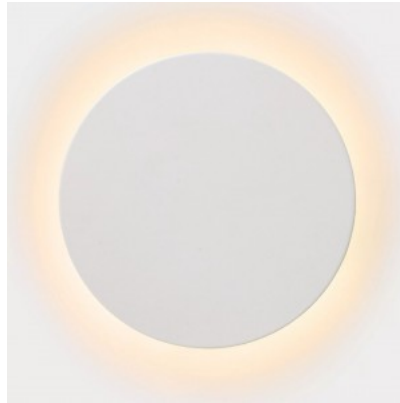

Wall light Eklyps LED white 230V 9W 780lm IP20 830

Product code 19969

Supply voltage 230V
Output 9W
Maximum output 9W/1m
Luminous flux 780lumens
Luminaire's efficiency lm79 87W
Correlated colour temperature warm white 3000K
Cri 80
Protection class IP20
Lifespan 25000h
Height 30.0mm
Diameter 250.0mm
Casing colour white
Work environment indoor use
Certificates CE, RoHS
Warranty 3 years