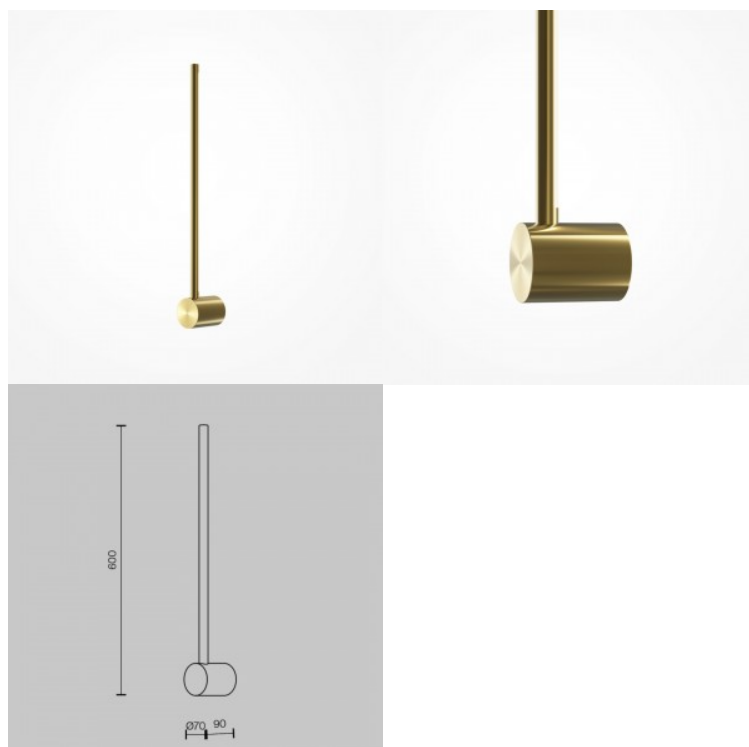

Wall lamp Maytoni Scone gold 7W 500lm 120° IP20 830

Product code 20771

Brand Maytoni
Output 7W
Maximum output 7W/1m
Luminous flux 500lumens
Luminaire's efficiency lm79 71W
Correlated colour temperature warm white 3000K
Lens angle 120
Cri 80
Protection class IP20
Lifespan 50000h
Height 900.0mm
Width 70.0mm
Length 90.0mm
Weight 700 g
Package weight 1 kg
Casing colour gold
Casing material aluminium
Warranty 3 years