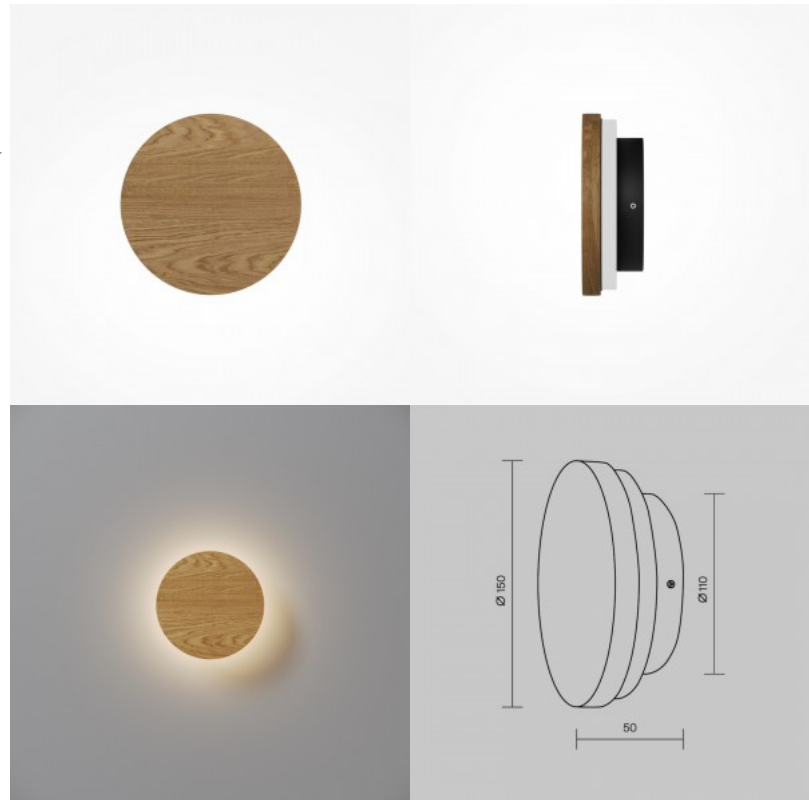

Wall light Maytoni Basic Texture natural wood 5W 345lm CRI80 180° IP20 2700K, 3000K, 4000K

Product code 21793

Brand Maytoni
Output 5W
Maximum output 5W/1m
Luminous flux 345lumens
Luminaire's efficiency lm79 69W
Correlated colour temperature 2700K,
3000K, 4000K
Lens angle 180
Cri 80
Protection class IP20
Length 50.0mm
Diameter 150.0mm
Casing colour natural wood
Casing material metal + wood
Work environment indoor use
Warranty 2 years