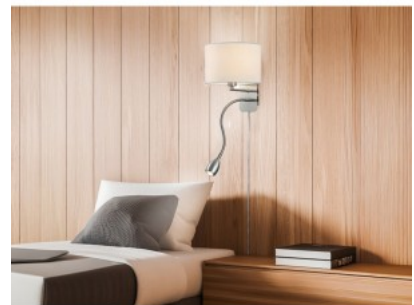

Casing material metal + textile

No. of switches 50000pcs

Work environment indoor use

Certificates CE

Warranty 5 years

The HOTEL wall light combines a unique design with functional features. The fabric-covered shade creates an even, glare-free light. The practical reading arm can be individually adjusted using the flex arm. The main shade and the reading arm can be switched separately using two switches on the side of the light. This makes the HOTEL wall light particularly suitable as an alternative to a classic bedside lamp. Thanks to the classic colour design in matt nickel and the white shade, the light can be combined with many furnishing styles. For modern and reliable lighting, the use of an LED bulb is recommended. It offers a high quality of light, is versatile and convinces with uniform illumination. Its long service life and low heat generation make it the ideal choice for a wide range of applications.