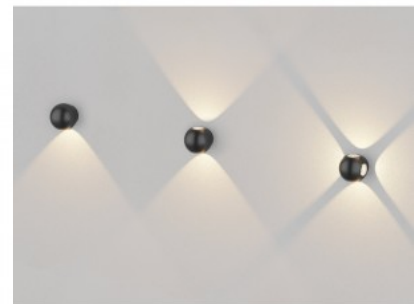

Wall light Prolumen Axis 4x2W black 230V 8W 960lm 90° IP20 830

Product code 20643

Brand [Prolumen](#)

Supply voltage 230V

Power factor 0.90

Output 8W

Maximum output 8W/1m

Luminous flux 960lumens

Luminaire's efficiency lm79 120W

Correlated colour temperature warm
white 3000K

Lens angle 90

Cri 80

Sdcm - macadam ellipses 6

Protection class IP20

Lifespan 50000h

Height 100.0mm

Width 95.0mm

Weight 700 g

In package 1pc

In box 12pcs

Casing colour black

Casing material aluminium + plastic

Work environment indoor use

Operation temperature -20 ~ 45°C

Certificates CE, RoHS

Warranty 5 years