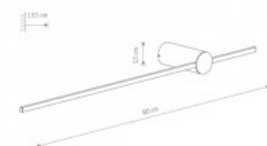

Wall lamp Nowodvorski Lighting Saber black 11W 3000K warm white

Product code 22082

Brand Nowodvorski Lighting
Output 11W
Correlated colour temperature warm white 3000K
Height 800.0mm
Width 55.0mm
Casing colour black
Casing material metal
Work environment indoor use