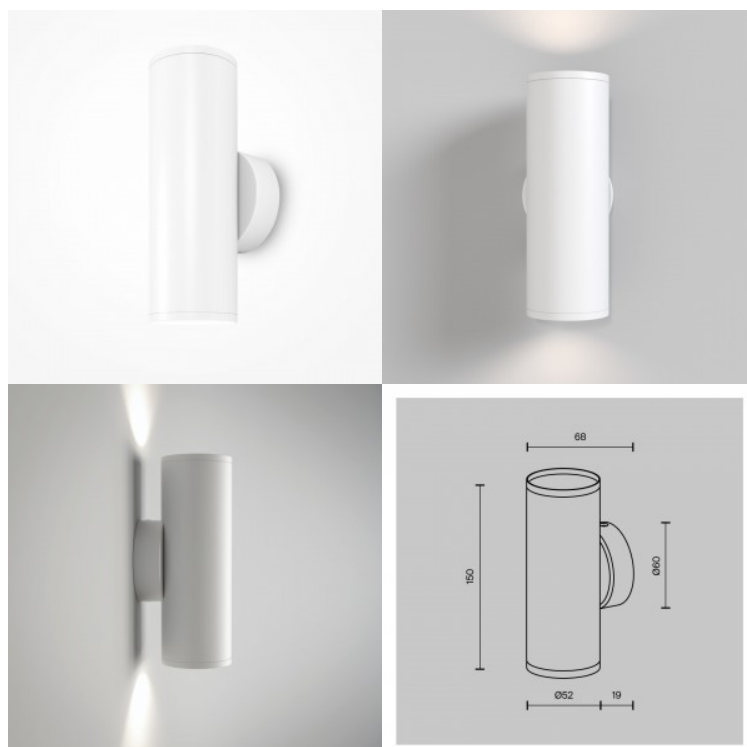

Wall light Maytoni Focus S 2 X GU10 white GU10 IP20

Product code 20914

Brand Maytoni
Socket GU10
Protection class IP20
Height 150.0mm
Length 68.0mm
Diameter 52.0mm
Weight 250 g
Package weight 270 g
Casing colour white
Casing material aluminium
Work environment indoor use
Warranty 2 years