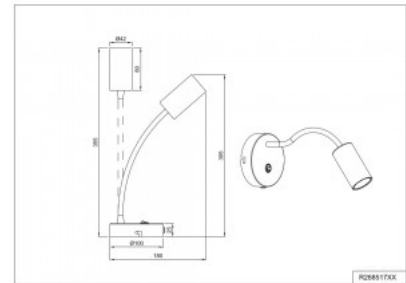

Wall lamp Trio Lighting Taryn black GU10

Product code 22095

Brand [Trio Lighting](#)

Socket GU10

Length 355.0mm

Diameter 42.0mm

Casing colour black

Casing material metal

The TARYN wall light is the perfect companion for quiet hours of reading - discreet in design but powerful in function. Whether by the bed or next to your favourite armchair: thanks to the flexible arm, the light source can be positioned exactly where you need it. The FLEXconnect function is particularly practical: TARYN is suitable for both fixed connection and operation with a plug cable (supply cable not included) and can therefore be flexibly adapted to your living conditions. Made from black matt metal, the light impresses with its clear look and timeless restraint. For modern and reliable lighting, the use of an LED bulb is recommended. It offers a high quality of light, is versatile and convinces with uniform illumination. Its long service life and low heat generation make it the ideal choice for a wide range of applications.