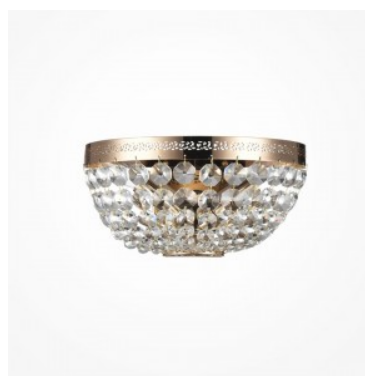

Wall light Maytoni Ottilia gold E14

Product code 20781

Brand Maytoni
Socket E14
Height 130.0mm
Width 250.0mm
Length 130.0mm
Weight 780 g
Package weight 1.19 kg
Casing colour gold
Casing material aluminium + glass