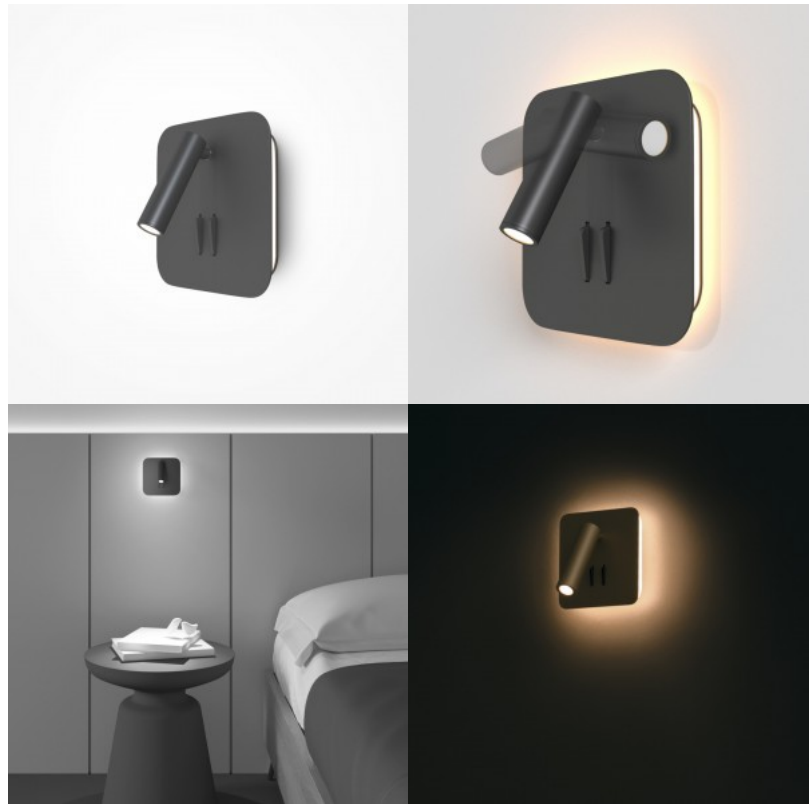

Wall lamp Maytoni IOS 176 black 9W 550lm 30° IP20 830

Product code 20751

Brand Maytoni
Output 9W
Maximum output 9W/1m
Luminous flux 550lumens
Luminaire's efficiency lm79 61W
Correlated colour temperature warm white 3000K
Lens angle 30
Cri 80
Protection class IP20
Lifespan 50000h
Height 130.0mm
Width 65.0mm
Weight 620 g
Package weight 720 g
Casing colour black
Casing material aluminium
Warranty 5 years