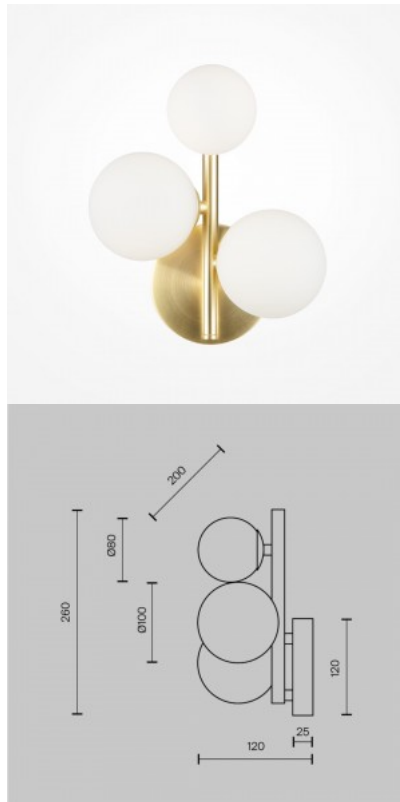

Wall light Maytoni Dallas 3 gold / white G9

Product code 20624

Brand Maytoni
Socket G9
Height 260.0mm
Width 120.0mm
Length 200.0mm
Weight 800 g
Package weight 1.2 kg
Casing colour gold / white
Casing material metal + glass
Work environment indoor use
Warranty 2 years

Wall light Maytoni Erich brass / white 40W E14 IP20