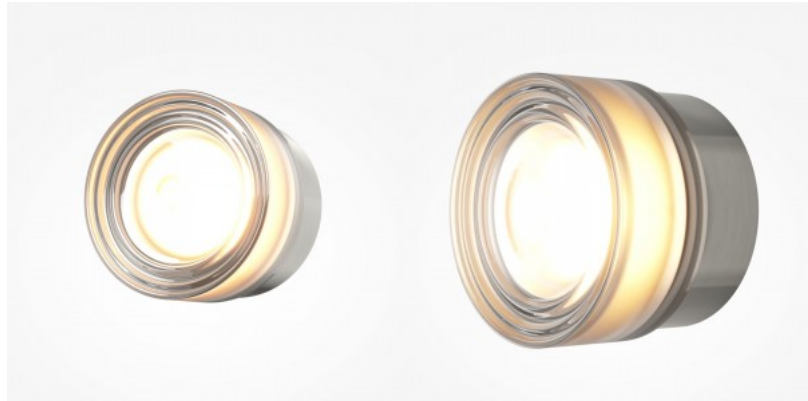

Wall light Maytoni Olo platinum 6W CRI80 120° IP20 2700K, 3000K, 4000K

Product code 22435

Brand Maytoni
Output 6W
Maximum output 6W/1m
Correlated colour temperature 2700K, 3000K, 4000K
Lens angle 120
Cri 80
Protection class IP20
Lifespan 50000h
Height 125.0mm
Width 125.0mm
Length 92.0mm
Weight 1.5 kg
Package weight 1.8 kg
Casing colour platinum
Casing material metal + glass
Work environment indoor use
Warranty 3 years