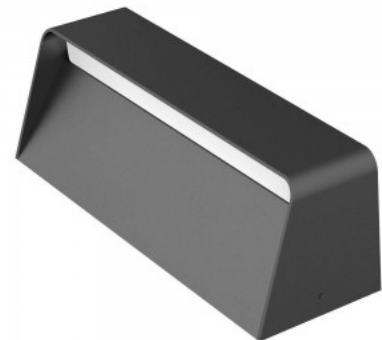

Wall light Prolumen WL16 black 230V 18W 720lm 90° IP20 830

Product code 15350

Brand [Prolumen](#)
Supply voltage 230V
Power factor 0.90
Output 18W
Maximum output 18W/1m
Luminous flux 720lumens
Luminaire's efficiency lm79 40W
Correlated colour temperature warm white 3000K
Lens angle 90
Cri 80
Sdcm - macadam ellipses 6
Protection class IP20
Lifespan 50000h
Height 92.0mm
Width 100.0mm
Length 300.0mm
In box 12pcs
Casing colour black
Casing material aluminium
Impact resistance IK08
Work environment indoor use
Operation temperature -20 ~ 45°C
Certificates CE

Modern LED wall light. IP20 protection class allows the luminaire to be used only indoors. The 3000K light temperature adds warm white light to the room, making it suitable for various living spaces. It is especially ideal for corridor mood lighting! The lighting is directional in two directions, and if desired, the light direction can also be changed (up and/or down). Additionally, thanks to TRIAC technology, the luminaire can be dimmed. With proper use, the luminaire is energy-efficient, environmentally friendly, and has a very long lifespan (50,000 hours). Illuminate your world with LED House professionals - [check out our project portfolio here!](#)