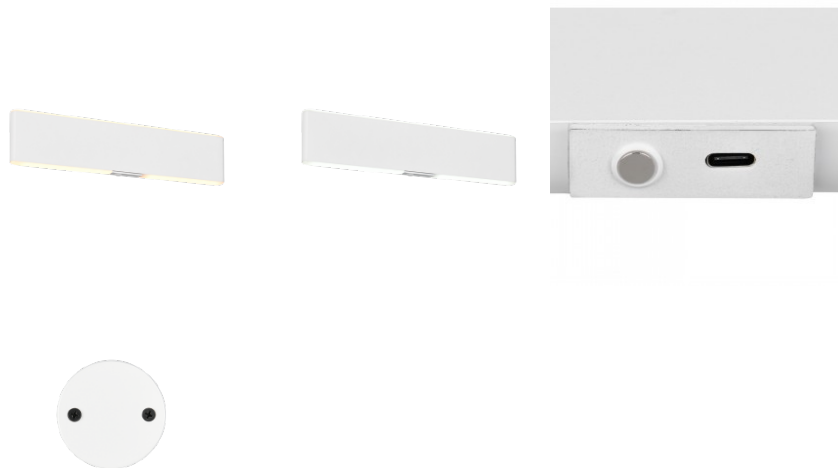

Casing colour white

Casing material aluminium

No. of switches 15000pcs

Impact resistance IK03

Work environment indoor use

Warranty 5 years

The CONCHITA wall light combines innovative design with maximum functionality. Its clear, elegant shape creates a discreet, modern ambience and can be used in a variety of ways. Whether as an atmospheric light source in the bedroom or as a flexible highlight in the living room - CONCHITA adapts effortlessly to your needs. The up-and-down lighting creates a pleasant, indirect light upwards and downwards, creating a cosy atmosphere. Brightness and light colours can be conveniently controlled using the practical remote control or the 4-way touch on the luminaire itself. The integrated dimmer offers infinitely variable adjustment options - for exactly the light you want. CONCHITA is particularly flexible thanks to its rechargeable battery operation with USB-C connection for charging. Thanks to the magnetic attachment, the luminaire can be easily removed and reattached elsewhere - without any time-consuming assembly. So you always have the perfect light source to hand. The CONCHITA wall light impresses with its robust metal and aluminium housing in elegant matt white. This combination not only ensures a high-quality look, but also a pleasant feel. The discreet colour design can be effortlessly integrated into a wide variety of living styles and sets unobtrusive accents in your room. In addition, the luminaires feature modern LED technology, which stands for a high quality of light. LED light sources are characterized by a long service life and low heat generation.