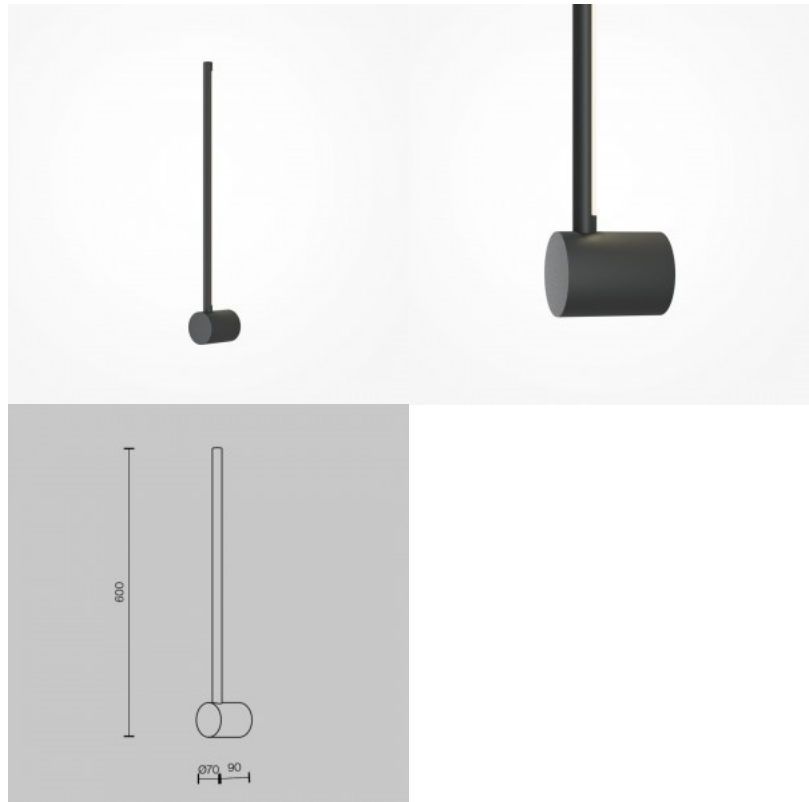

Wall lamp Maytoni Scone black 7W 500lm 120° IP20 830

Product code 20152

Brand Maytoni
Output 7W
Maximum output 7W/1m
Luminous flux 500lumens
Luminaire's efficiency lm79 71W
Correlated colour temperature warm white 3000K
Lens angle 120
Cri 80
Protection class IP20
Lifespan 50000h
Height 600.0mm
Length 90.0mm
Diameter 70.0mm
Weight 540 g
Package weight 770 g
Casing colour black
Casing material aluminium
Warranty 3 years