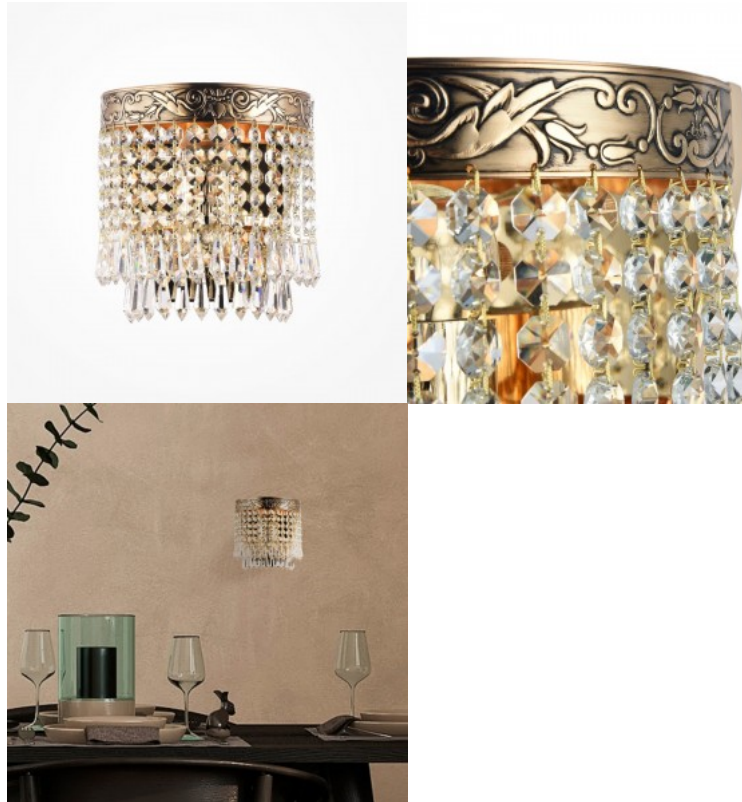

Wall light Maytoni Palace gold 7W E27 IP20

Product code 20050

Brand Maytoni
Output 7W
Socket E27
Protection class IP20
Height 184.0mm
Width 170.0mm
Length 119.0mm
Weight 840 g
Package weight 1.2 kg
Casing colour gold
Casing material aluminium + glass
Work environment indoor use

Crystals define the luxurious appearance of the Palace collection. Each model is further adorned with intricate floral inlays of exceptional craftsmanship. This extensive series includes a wide variety of ceiling and pendant chandeliers, as well as wall lamps with both concealed light sources behind crystal facets and open candle-style bulbs. An additional one-year warranty is provided for all models.

Wall light Maytoni Raposa 2 x GU10 white GU10 IP20

Product code 21061

Brand Maytoni
Socket GU10
Protection class IP20
Height 220.0mm
Width 135.0mm
Length 90.0mm
Weight 1.2 kg
Package weight 1.3 kg
Casing colour white
Casing material gypsum
Work environment indoor use
Warranty 2 years