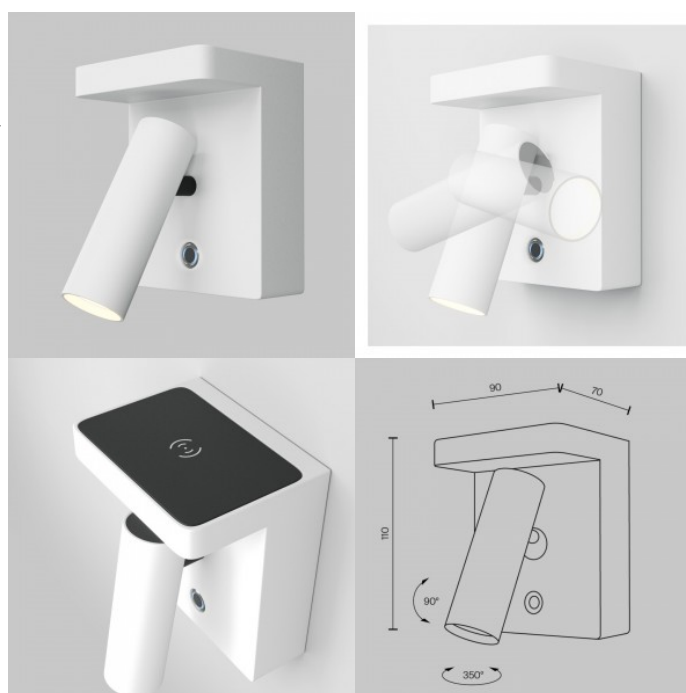

Wall lamp Maytoni Aron white 7W 400lm 30° IP20 927

Product code 21454

Brand Maytoni
Output 7W
Maximum output 7W/1m
Luminous flux 400lumens
Luminaire's efficiency lm79 57W
Correlated colour temperature warm white 2700K
Lens angle 30
Cri 90
Protection class IP20
Width 90.0mm
Length 110.0mm
Diameter 30.0mm
Casing colour white
Casing material aluminium
Work environment indoor use
Warranty 3 years