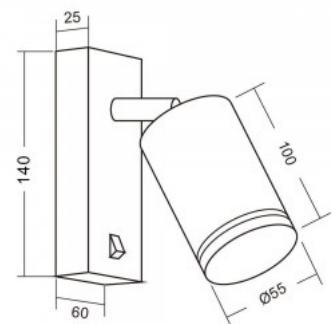

Wall light SP718 black 230V GU10 IP20

Product code 16143

Supply voltage 230V
Maximum output 35W/1m
Socket GU10
Protection class IP20
Casing colour black
Casing material aluminium
Work environment indoor use
Certificates CE
Warranty 1 years

Switched wall light, surface-mounted.
The IP20 protection class allows the luminaire to be used only indoors. The direction of the lighting can be changed according to preference.

[Here you can find suitable light bulbs for the luminaire!](#)