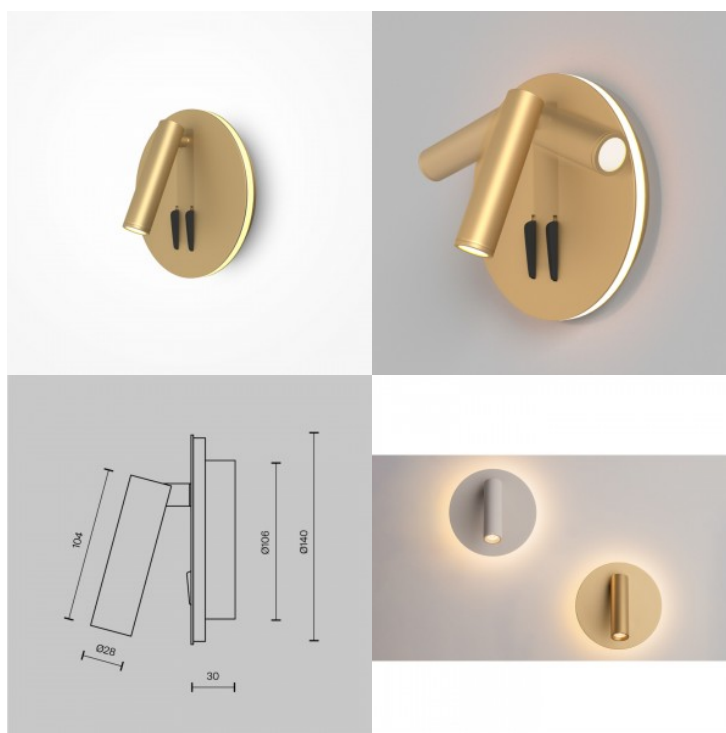

Wall lamp Maytoni IOS 176 matte gold 9W 600lm 30° IP20 830

Product code 20744

Brand Maytoni
Output 9W
Maximum output 9W/1m
Luminous flux 600lumens
Luminaire's efficiency lm79 67W
Correlated colour temperature warm white 3000K
Lens angle 30
Cri 80
Protection class IP20
Length 65.0mm
Diameter 140.0mm
Weight 480 g
Package weight 580 g
Casing colour matte gold
Casing material aluminium
Polishing semimatt

Swivel mechanism for adjusting the light flux. Two LED light sources, combined and separate backlight mode.