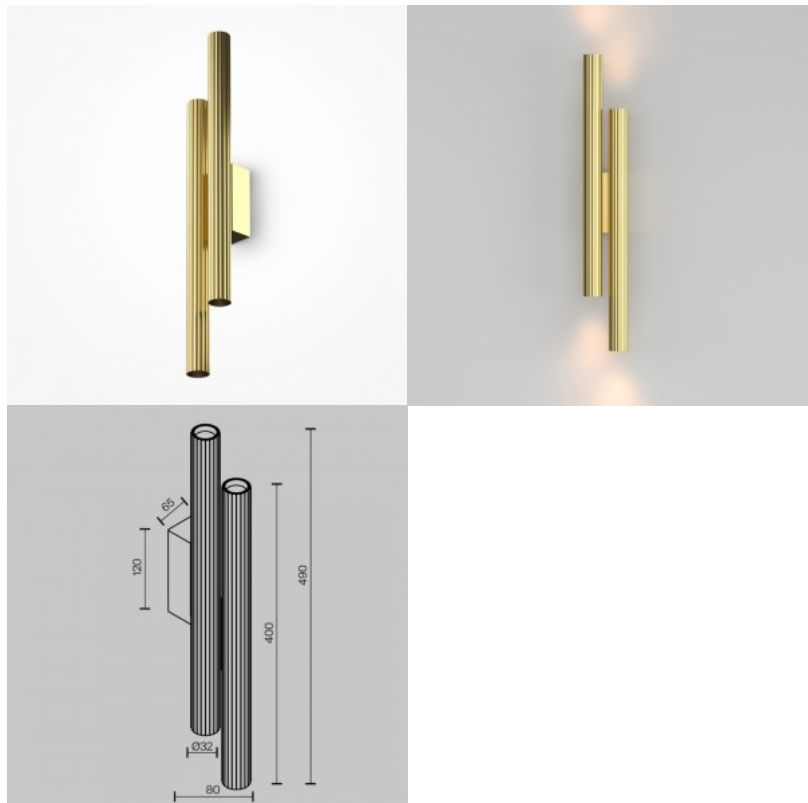

Wall light Maytoni Calipso gold 24W 1620lm 36° IP20 927

Product code 20932

Brand Maytoni
Output 24W
Luminous flux 1620lumens
Luminaire's efficiency lm79 68W
Correlated colour temperature warm white 2700K
Lens angle 36
Cri 90
Protection class IP20
Lifespan 30000h
Height 490.0mm
Length 63.0mm
Diameter 32.0mm
Weight 1.15 kg
Package weight 1.23 kg
Casing colour gold
Casing material aluminium
Work environment indoor use

Calipso is a designer lighting series with a graphic texture. The collection is available in three colors: classic black, white, and brass. Calipso luminaires are highly versatile — you can choose between surface-mounted, recessed, wall-mounted, or pendant versions. The recessed light source provides eye-friendly illumination. The swivel mechanism in certain models lets you add refined lighting accents to your interior.