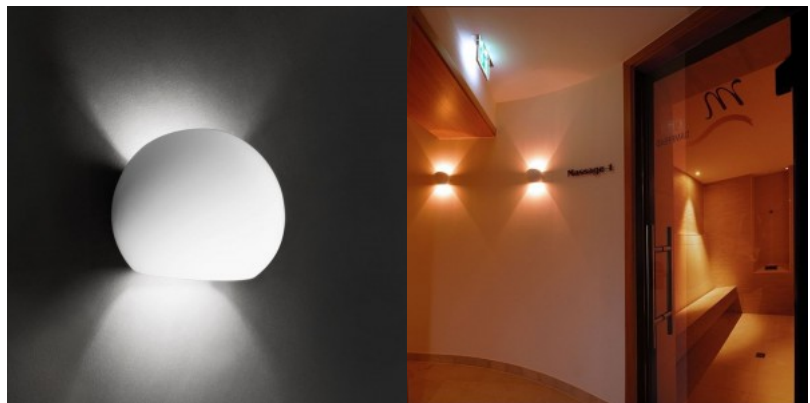

Wall light Deko-Light Osano white G9 IP20

Product code 20203

Brand [Deko-Light](#)
Output voltage 220-240V
Socket G9
Protection class IP20
Height 125.0mm
Length 115.0mm
Diameter 150.0mm
In package 1pc
Casing colour white
Casing material gypsum
Polishing matt
Work environment indoor use
Operation temperature -20 kuni 40
°C°C
Warranty 2 years