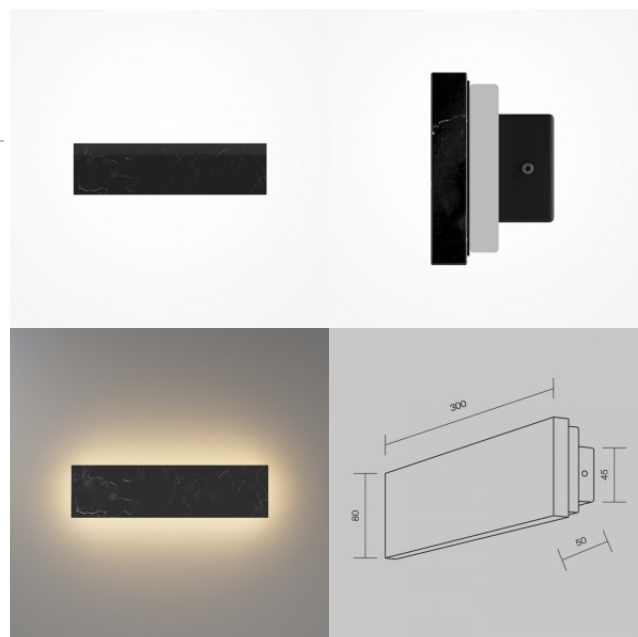

Wall light Maytoni Basic Texture black 8W 526lm CRI80 180° IP20 2700K, 3000K, 4000K

Product code 21836

Brand Maytoni
Output 8W
Maximum output 8W/1m
Luminous flux 526lumens
Luminaire's efficiency lm79 66W
Correlated colour temperature 2700K,
3000K, 4000K
Lens angle 180
Cri 80
Protection class IP20
Height 80.0mm
Width 300.0mm
Length 50.0mm
Casing colour black
Warranty 2 years