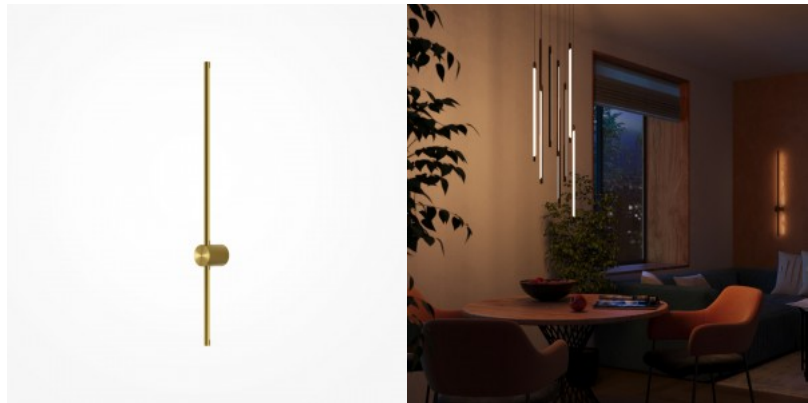

Wall light Maytoni Light stick gold 10W 750lm 120° IP20 830

Product code 20611

Brand Maytoni
Output 10W
Luminous flux 750lumens
Luminaire's efficiency lm79 75W
Correlated colour temperature warm
white 3000K
Lens angle 120
Cri 80
Protection class IP20
Lifespan 50000h
Height 900.0mm
Width 90.0mm
Length 70.0mm
Weight 700 g
Package weight 1 kg
Casing colour gold
Casing material aluminium
Warranty 3 years

The Light Stick collection features minimalist luminaires that fill spaces with soft, reflected light. The slender metal frames with galvanic finish are offered in two colors: satin brass and textured black. An acrylic diffuser covers the LED light source, providing glare-free, comfortable illumination. The wall-mounted fixtures feature simple, understated shapes that blend effortlessly into any interior. Pendant compositions can serve as supplemental or secondary lighting. The integrated LED source delivers warm light at 3000K. The suspension height of the pendants is adjustable, with a maximum cord length of 3.5 meters, making them ideal for rooms with high ceilings.