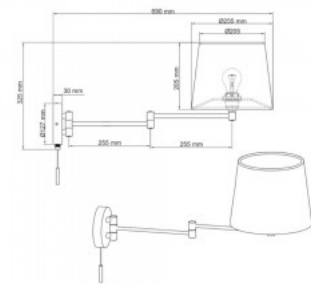

Wall light Trio Lighting Lyon nickel E27

Product code 20980

Brand [Trio Lighting](#)

Socket E27

Height 325.0mm

Width 255.0mm

Weight 1.1 kg

Package weight 2 kg

Casing colour nickel

Casing material metal + textile

Work environment indoor use

Certificates 3

Simple, elegant and design-orientated. The high-quality LYON wall light impresses with its modern style and straightforward design. The wall light conjures up a pleasant lighting mood and is incredibly decorative at the same time. Ideally, the LYON should be placed in the bedroom next to the bed, as the combination of a swivelling arm, a 69 cm projection and flexible mounting makes it ideal as a light next to the bed. The LYON is equipped with the FLEXconnect feature, which means that it can be attached to the wall in any position and connected to the socket via a cable or is suitable for a fixed connection without a cable thanks to the integrated cable outlet. The combination of matt nickel and a white fabric shade is perfectly rounded off and creates an elegant overall look. For modern and reliable lighting, the use of an LED bulb is recommended. It offers a high quality of light, is versatile and convinces with uniform illumination. Its long service life and low heat generation make it the ideal choice for a wide range of applications.

Wall light Trio Lighting Mario black 6+2,3W 800lm IP20 3000K