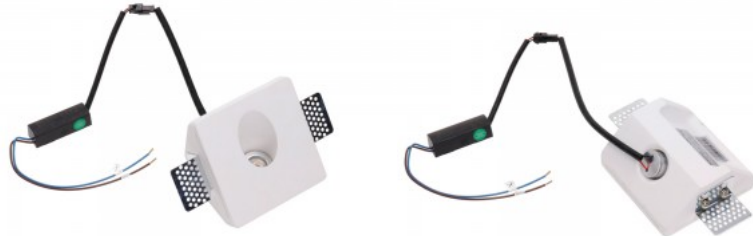

### Product code 14738

Brand Art of Light  
 Supply voltage 230V  
 Output 35W  
 Maximum output 35W/1m  
 Socket GU10  
 Height 78.0mm  
 Width 290.0mm  
 Length 350.0mm  
 Installation opening diameter 293 x  
 353mm  
 Casing colour white  
 Casing material gypsum  
 Polishing matt  
 Work environment indoor use  
 Certificates CE