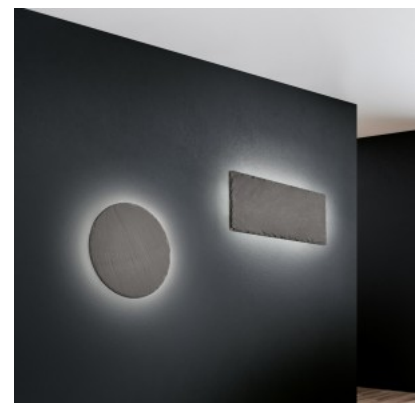

Casing colour black

Casing material schiefer

No. of switches 10000pcs

Work environment indoor use

Certificates CE

Warranty 5 years

Guaranteed to catch the eye! The RAVEN wall light not only serves as a simple wall light, its elegant slate design creates a modern appearance with a decorative character. The minimalist look allows the indirect lighting to take centre stage, creating a pleasant and atmospheric ambience. The luminaire also has a SWITCH dimmer, allowing the brightness to be adjusted from 100% to 50% and 25% using a conventional light switch. The slate design in black creates a modern look and makes it easy to integrate into existing furnishing concepts. In addition, the luminaires feature modern LED technology, which stands for a high quality of light. LED light sources are characterized by a long service life and low heat generation.