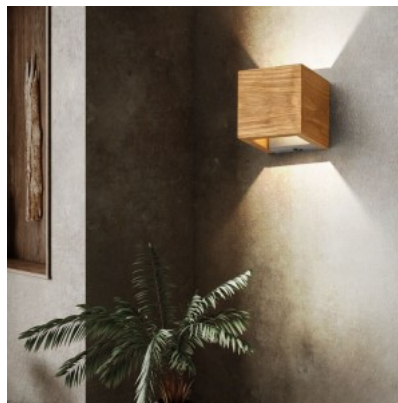

Wall light Trio Lighting Brad wood 4,3W 430lm IP20 switch dimmer 3000K warm white

Product code 21018 switch dimmer dimmable

Brand [Trio Lighting](#)
Dimmable switch dimmer
Output 4,3W
Luminous flux 430lumens
Correlated colour temperature warm white 3000K
Protection class IP20
Lifespan 50000h
Height 110.0mm
Width 110.0mm
Weight 500 g
Package weight 600 g
Casing colour wood
Casing material wood
No. of switches 50000pcs

The BRAD wall light is the right choice for a cosy home! The modern light impresses with its combination of real wood and metal, creating a cosy atmosphere. The light cuts a particularly fine figure in the living room, bedroom or hallway, where the spotlight is shown to its best advantage as a central element. The wall light has a height of 11 cm and a width of 11 cm. With the great combination of wood and metal in antique nickel, the light fits perfectly into modern furnishing concepts and is also a real highlight for vintage fans. In addition, the luminaires feature modern LED technology, which stands for a high quality of light. LED light sources are characterized by a long service life and low heat generation.