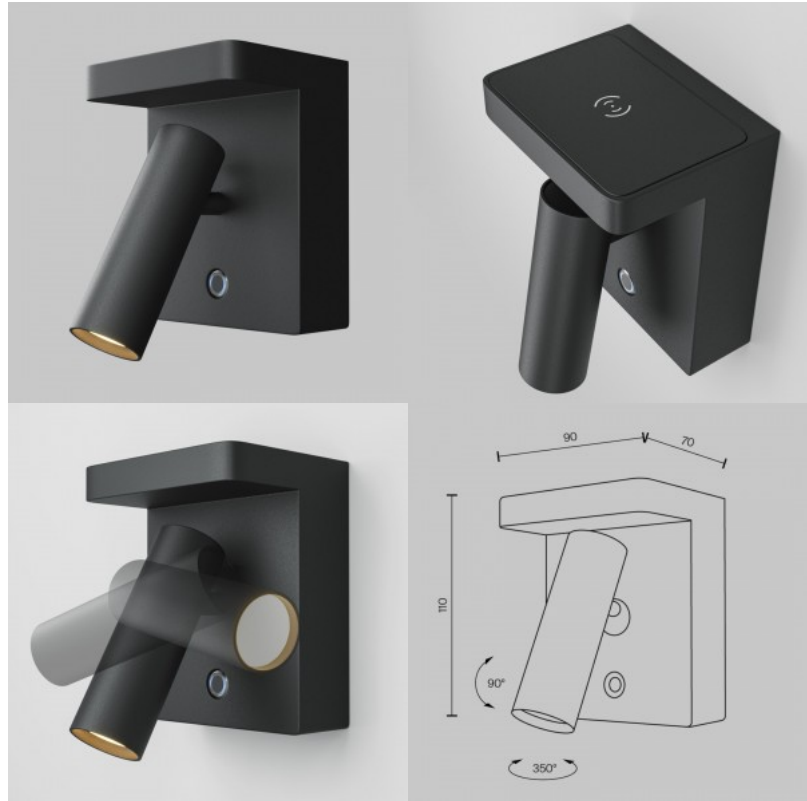

Wall light Maytoni Aron black 7W 400lm 30° IP20 2700K warm white

Product code 22317

Brand Maytoni
Output 7W
Maximum output 7W/1m
Luminous flux 400lumens
Luminaire's efficiency lm79 57W
Correlated colour temperature warm white 2700K
Lens angle 30
Protection class IP20
Height 110.0mm
Width 90.0mm
Length 70.0mm
Casing colour black
Casing material aluminium
Work environment indoor use
Warranty 3 years