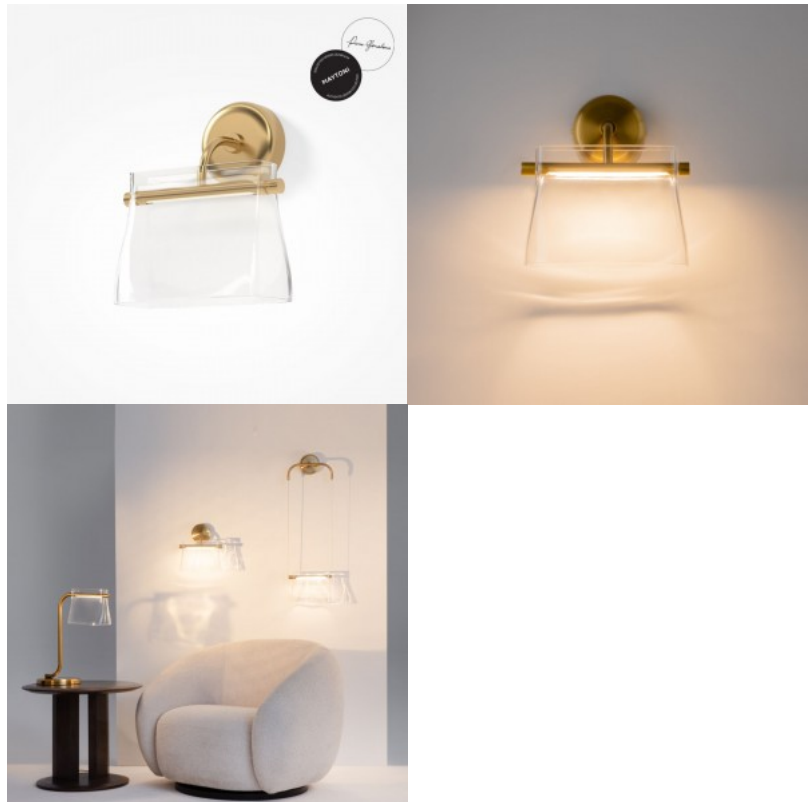

Wall light Maytoni Cabaret brass 8W 120° IP20 830

Product code 20150

Brand Maytoni
Output 8W
Correlated colour temperature warm white 3000K
Lens angle 120
Cri 80
Protection class IP20
Height 270.0mm
Width 230.0mm
Length 175.0mm
Weight 1.5 kg
Package weight 1.9 kg
Casing colour brass
Casing material aluminium + glass
Work environment indoor use
Warranty 3 years