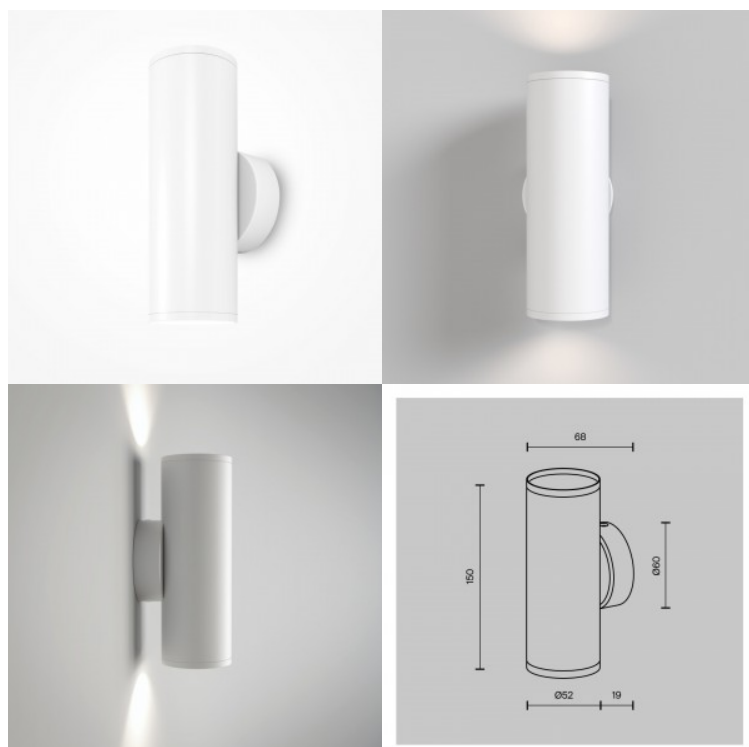

Wall light Maytoni Focus S 2 X GU10 white GU10 IP20

Product code 20914

Brand Maytoni
Socket GU10
Protection class IP20
Height 150.0mm
Length 68.0mm
Diameter 52.0mm
Weight 250 g
Package weight 270 g
Casing colour white
Casing material aluminium
Work environment indoor use
Warranty 2 years