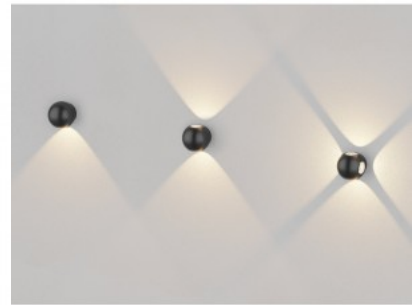

Wall light Prolumen Axis 4x2W black 230V 8W 960lm 90° IP20 830

Product code 20643

Brand [Prolumen](#)

Supply voltage 230V

Power factor 0.90

Output 8W

Maximum output 8W/1m

Luminous flux 960lumens

Luminaire's efficiency lm79 120W

Correlated colour temperature warm
white 3000K

Lens angle 90

Cri 80

Sdcm - macadam ellipses 6

Protection class IP20

Lifespan 50000h

Height 100.0mm

Width 95.0mm

Weight 700 g

In package 1pc

In box 12pcs

Casing colour black

Casing material aluminium + plastic

Work environment indoor use

Operation temperature -20 ~ 45°C

Certificates CE, RoHS

Warranty 5 years