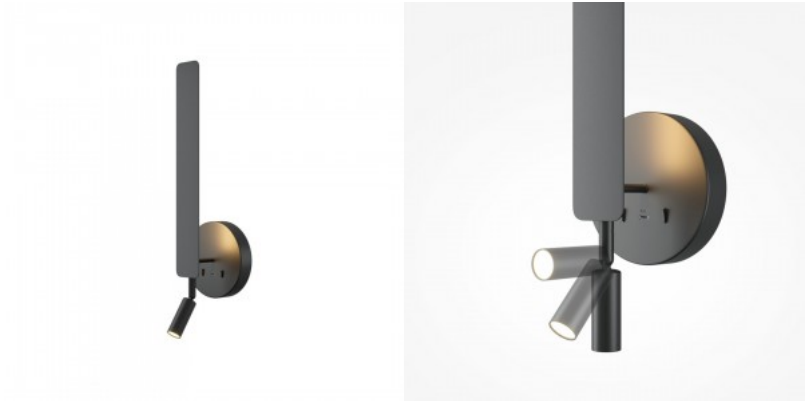

Wall lamp Maytoni Combo black 11W 120° IP20 830

Product code 21083

Brand Maytoni
Output 11W
Correlated colour temperature warm
white 3000K
Lens angle 120
Cri 80
Protection class IP20
Lifespan 50000h
Height 516.0mm
Width 150.0mm
Length 96.0mm
Weight 1.1 kg
Package weight 1.8 kg
Casing colour black
Casing material aluminium
Warranty 3 years