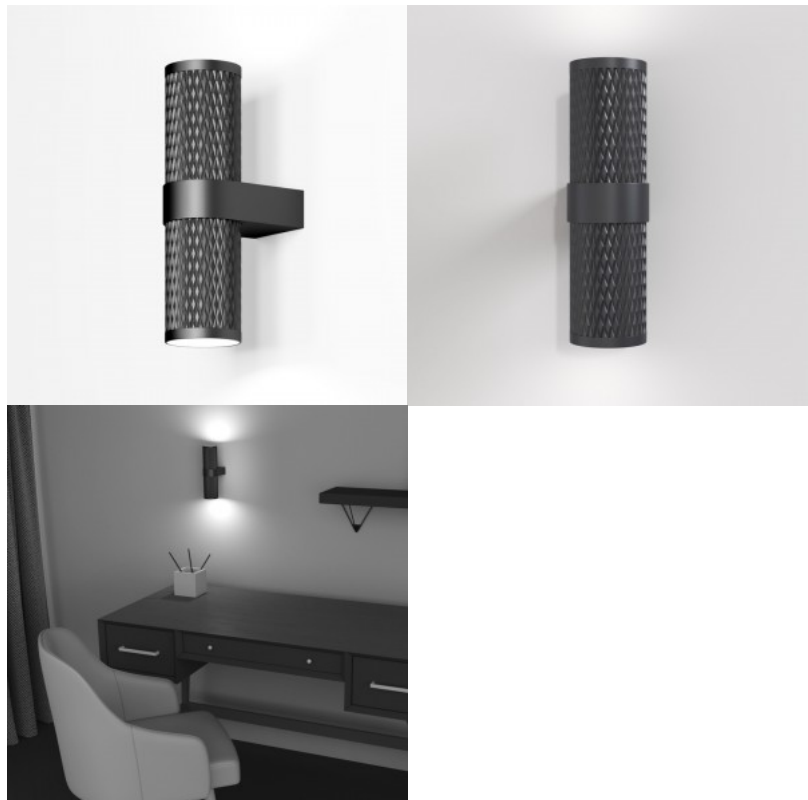

Wall light Maytoni Focus Design 2 X GU10 black GU10 IP20

Product code 20911

Brand Maytoni
Socket GU10
Protection class IP20
Height 217.0mm
Length 106.0mm
Diameter 60.0mm
Weight 330 g
Package weight 380 g
Casing colour black
Casing material aluminium
Work environment indoor use
Warranty 2 years