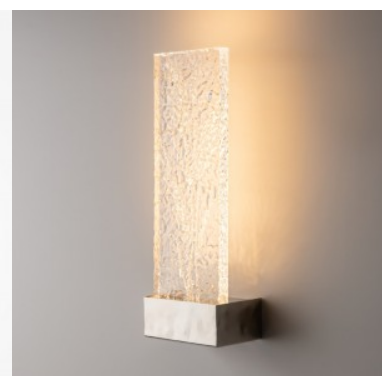

Wall lamp Maytoni Ornate chrome 2W 50lm 180° IP20 830

Product code 21445

Brand Maytoni
Output 2W
Maximum output 2W/1m
Luminous flux 50lumens
Luminaire's efficiency lm79 25W
Correlated colour temperature warm white 3000K
Lens angle 180
Cri 80
Protection class IP20
Height 310.0mm
Width 70.0mm
Length 110.0mm
Casing colour chrome
Casing material metal + glass
Work environment indoor use
Warranty 3 years