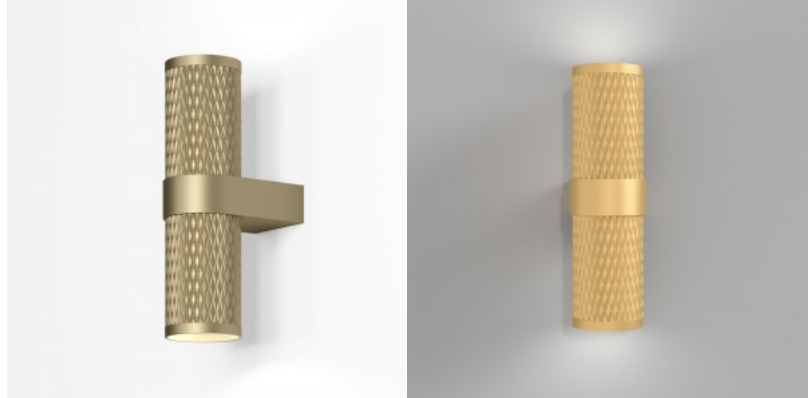

Wall light Maytoni Focus Design 2 X GU10 gold GU10 IP20

Product code 20910

Brand Maytoni
Socket GU10
Protection class IP20
Height 217.0mm
Length 106.0mm
Diameter 60.0mm
Weight 330 g
Package weight 380 g
Casing colour gold
Casing material aluminium
Work environment indoor use
Warranty 2 years