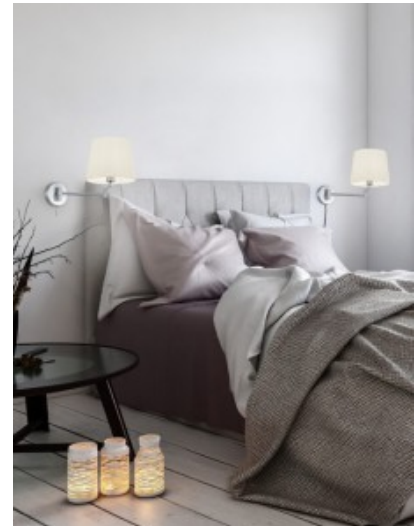

Casing colour nickel

Casing material metal + textile

Work environment indoor use

Certificates 3

Simple, elegant and design-orientated. The high-quality LYON wall light impresses with its modern style and straightforward design. The wall light conjures up a pleasant lighting mood and is incredibly decorative at the same time. Ideally, the LYON should be placed in the bedroom next to the bed, as the combination of a swivelling arm, a 69 cm projection and flexible mounting makes it ideal as a light next to the bed. The LYON is equipped with the FLEXconnect feature, which means that it can be attached to the wall in any position and connected to the socket via a cable or is suitable for a fixed connection without a cable thanks to the integrated cable outlet. The combination of matt nickel and a white fabric shade is perfectly rounded off and creates an elegant overall look. For modern and reliable lighting, the use of an LED bulb is recommended. It offers a high quality of light, is versatile and convinces with uniform illumination. Its long service life and low heat generation make it the ideal choice for a wide range of applications.