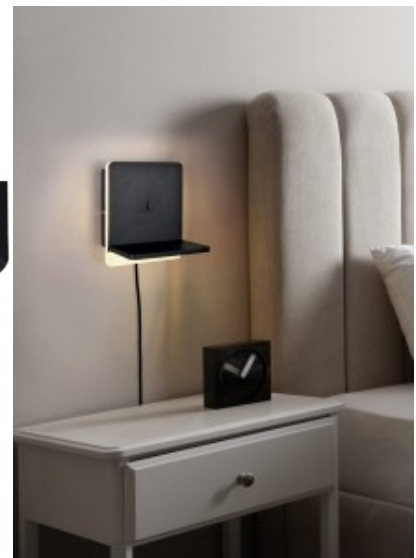

FAIRFIELD wall light - for a cosy flair around the bed! Its simple design and indirect light contribute to relaxation in the bedroom and provide cosy brightness, perfect for relaxing hours of reading in the evening. With its integrated inductive charging station, the light enables easy charging of compatible smartphones.

Alternatively, it offers a USB and USB-C connection with charging option. Thanks to the FLEXconnect feature, the wall light is extremely versatile - it can be operated both via a switch and without a cable via the fixed connection. In this case, operation is via a conventional wall switch. The integrated SWITCH dimmer makes it possible to adjust the FAIRFIELD to three brightness levels (100 %, 50 % and 25 %) and adapt it to your needs. The simple design in matt black ensures that the light blends into any interior with ease. In addition, the luminaires feature modern LED technology, which stands for a high quality of light. LED light sources are characterized by a long service life and low heat generation.