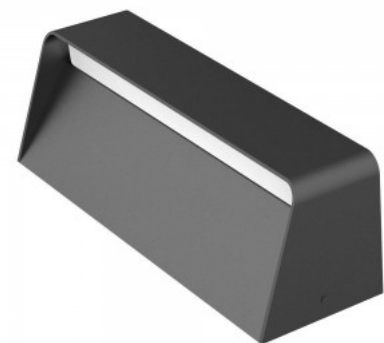

Wall light Prolumen WL16 Up-Down black 230V 18W 900lm 90° IP20 TRIAC 930

Product code 16671 TRIAC dimmable

Brand [Prolumen](#)
Supply voltage 230V
Power factor 0.90
Dimmable TRIAC
Output 18W
Maximum output 18W/1m
Luminous flux 900lumens
Luminaire's efficiency lm79 50W
Correlated colour temperature warm white 3000K
Lens angle 90
Cri 90
Sdcm - macadam ellipses 6
Protection class IP20
Lifespan 50000h
Height 92.0mm
Width 100.0mm
Length 300.0mm
Package weight 1.4 kg
In box 12pcs
Casing colour black
Casing material aluminium
Impact resistance IK08
Work environment indoor use
Operation temperature -20 ~ 45°C
Certificates CE
Warranty 5 years

Modern LED wall light. IP20 protection class allows the luminaire to be used only indoors. The 3000K light temperature adds warm white light to the room, making it suitable for various living spaces. It is especially ideal for corridor mood lighting! The lighting is directional in two directions, and if desired, the light direction can also be changed (up and/or down). Additionally, thanks to TRIAC technology, the luminaire can be dimmed. With proper use, the luminaire is energy-efficient, environmentally friendly, and has a very long lifespan (50,000 hours). Illuminate your world with LED House professionals - [check out our project portfolio here!](#)