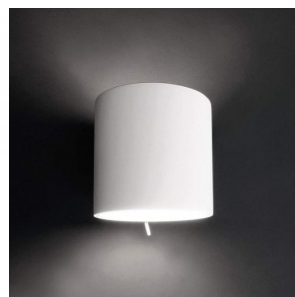

Wall light Deko-Light Gabi white E14 IP20

Product code 21006

Brand [Deko-Light](#)
Output voltage 220-240V
Socket E14
Protection class IP20
Height 122.0mm
Diameter 130.0mm
In package 1pc
Casing colour white
Casing material plastic
Polishing matt
Work environment indoor use
Operation temperature -20 kuni 40 °C
Warranty 2 years