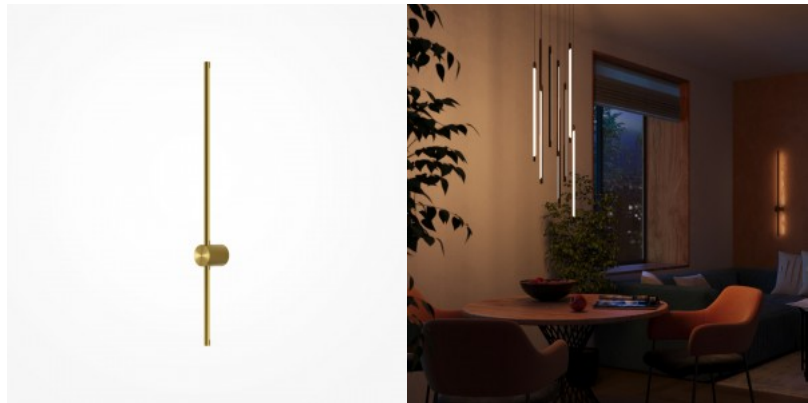

The Light Stick collection features minimalist luminaires that fill spaces with soft, reflected light. The slender metal frames with galvanic finish are offered in two colors: satin brass and textured black. An acrylic diffuser covers the LED light source, providing glare-free, comfortable illumination. The wall-mounted fixtures feature simple, understated shapes that blend effortlessly into any interior. Pendant compositions can serve as supplemental or secondary lighting. The integrated LED source delivers warm light at 3000K. The suspension height of the pendants is adjustable, with a maximum cord length of 3.5 meters, making them ideal for rooms with high ceilings.