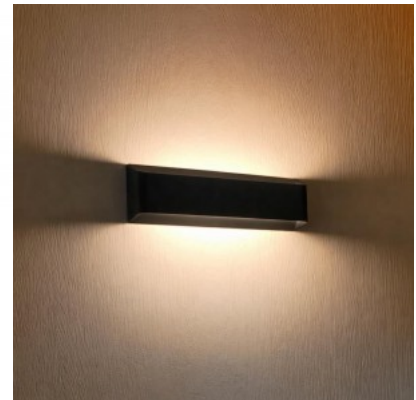

Wall light Prolumen WL16 Up-Down black 230V 18W 900lm 90° IP20 TRIAC 930

Product code 16671 TRIAC dimmable

Brand [Prolumen](#)

Supply voltage 230V

Power factor 0.90

Dimmable TRIAC

Output 18W

Maximum output 18W/1m

Luminous flux 900lumens

Luminaire's efficiency lm79 50W

Correlated colour temperature warm
white 3000K

Lens angle 90

Cri 90

Sdcm - macadam ellipses 6

Protection class IP20

Lifespan 50000h

Height 92.0mm

Width 100.0mm

Length 300.0mm

Package weight 1.4 kg

In box 12pcs

Casing colour black

Casing material aluminium

Impact resistance IK08

Work environment indoor use

Operation temperature -20 ~ 45°C

Certificates CE

Warranty 5 years

Modern LED wall light. IP20 protection class allows the luminaire to be used only indoors. The 3000K light temperature adds warm white light to the room, making it suitable for various living spaces. It is especially ideal for corridor mood lighting! The lighting is directional in two directions, and if desired, the light direction can also be changed (up and/or down). Additionally, thanks to TRIAC technology, the luminaire can be dimmed. With proper use, the luminaire is energy-efficient, environmentally friendly, and has a very long lifespan (50,000 hours). Illuminate your world with LED House professionals - [check out our project portfolio here!](#)