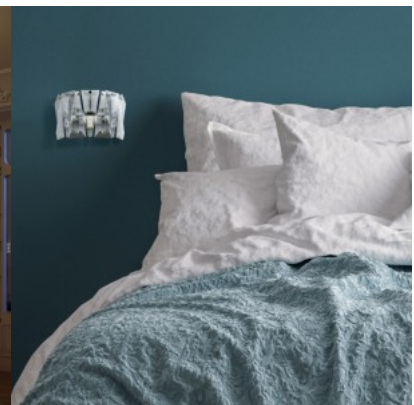

Massive crystals serve as the centerpiece of the Puntos collection's design. The series includes pendant chandeliers of various diameters, as well as wall, table, and floor lamps. Each model is available in two timeless finishes: gold and chrome. The height of the chandeliers can be adjusted via the chain length. The cohesive color scheme and repeating decorative elements allow for easy combination of different models, enabling creative lighting arrangements and accent lighting across various zones within the interior.