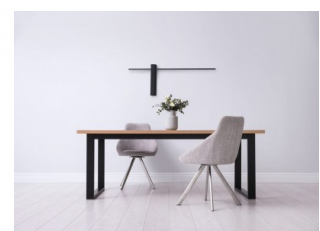

Wall light Maxlight Garda E27

Product code 21887

Brand [Maxlight](#)
Socket E27
Height 26.0mm
Length 50.0mm
Diameter 20.0mm
Casing material aluminium
Work environment indoor use

Wall light Maxlight Hana black 6W 540lm 3000K warm white

Product code 20406

Brand [Maxlight](#)
Output 6W
Luminous flux 540lumens
Luminaire's efficiency lm79 90W
Correlated colour temperature warm
white 3000K
Height 215.0mm
Width 175.0mm
Casing colour black
Casing material aluminium
Work environment indoor use

Wall light Maxlight Sabre black 6W 420lm IP20 3000K warm white

Product code 21907

Brand [Maxlight](#)
Output 6W
Luminous flux 420lumens
Luminaire's efficiency lm79 70W
Correlated colour temperature warm
white 3000K
Protection class IP20
Height 280.0mm
Width 610.0mm
Length 40.0mm
Casing colour black
Casing material metal
Work environment indoor use