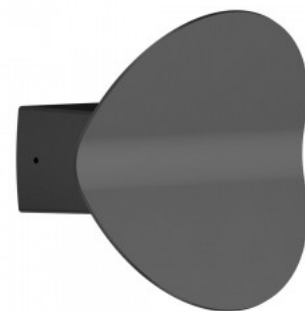

Wall light Prolumen WL106 black 230V 8W 660lm CRI90 160° IP20 TRIAC 3000K, 4000K, 5700K 3CCT

Product code 17357 TRIAC dimmable

Brand [Prolumen](#)
Supply voltage 230V
Power factor 0.90
Dimmable TRIAC
Output 8W
Maximum output 8W/1m
Luminous flux 660lumens
Luminaire's efficiency lm79 83W
Correlated colour temperature 3CCT
3000K, 4000K, 5700K
Lens angle 160
Cri 90
Sdcm - macadam ellipses 6
Protection class IP20
Lifespan 50000h
Height 80.0mm
Width 135.0mm
Length 145.0mm
Weight 360 g
In package 1pc
In box 24pcs
Casing colour black
Casing material aluminium + plastic
Impact resistance IK06
Work environment indoor use
Operation temperature -20 ~ 45°C
Certificates CE, RoHS
Warranty 5 years

Plant sprout-shaped LED wall light with adjustable light temperature! IP20 protection class allows the luminaire to be used only indoors. There is a button on the back of the luminaire that allows you to choose the light temperature: 3000K (warm white), 4000K (daylight), or 5700K (cool white). Additionally, the luminaire is equipped with TRIAC technology, allowing the user to adjust the light intensity in the room according to their preference. With proper use, the luminaire is energy-efficient, environmentally friendly, and has a very long lifespan (50,000 hours). Illuminate your world with LED House professionals - [check out our project portfolio here!](#)