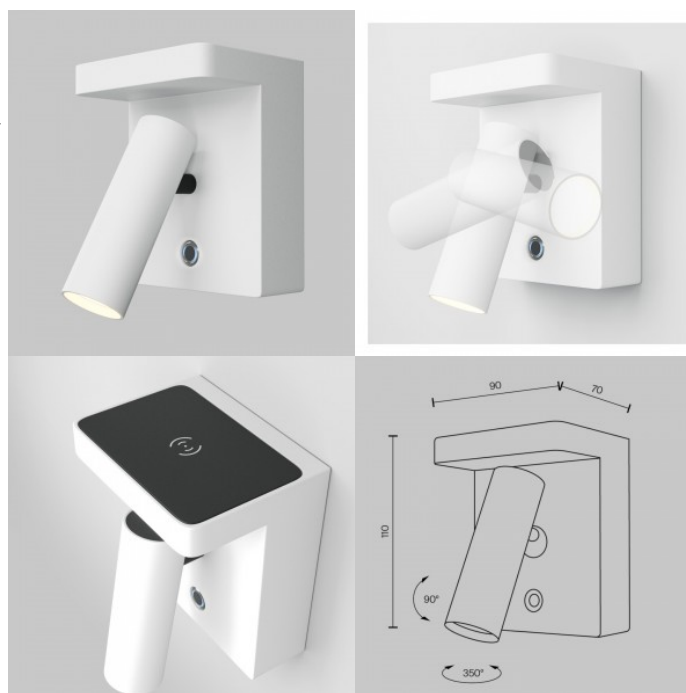

Wall lamp Maytoni Aron white 7W 400lm 30° IP20 927

Product code 21454

Brand Maytoni
Output 7W
Maximum output 7W/1m
Luminous flux 400lumens
Luminaire's efficiency lm79 57W
Correlated colour temperature warm white 2700K
Lens angle 30
Cri 90
Protection class IP20
Width 90.0mm
Length 110.0mm
Diameter 30.0mm
Casing colour white
Casing material aluminium
Work environment indoor use
Warranty 3 years