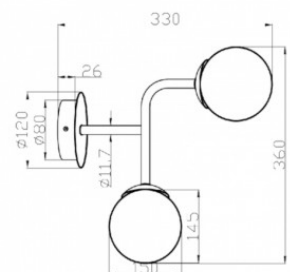

Wall light Maytoni Erich brass / white 40W E14 IP20

Product code 21169

Brand Maytoni
Output 40W
Socket E14
Protection class IP20
Height 360.0mm
Width 330.0mm
Length 150.0mm
Casing colour brass / white
Casing material metal
Warranty 2 years