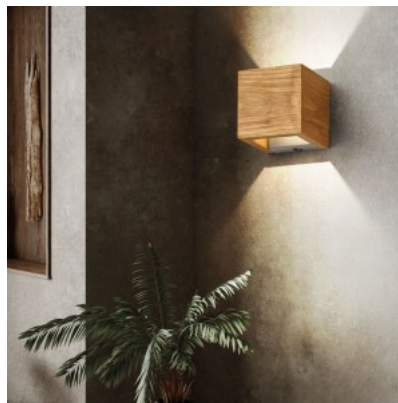

Casing material wood

No. of switches 50000pcs

The BRAD wall light is the right choice for a cosy home! The modern light impresses with its combination of real wood and metal, creating a cosy atmosphere. The light cuts a particularly fine figure in the living room, bedroom or hallway, where the spotlight is shown to its best advantage as a central element. The wall light has a height of 11 cm and a width of 11 cm. With the great combination of wood and metal in antique nickel, the light fits perfectly into modern furnishing concepts and is also a real highlight for vintage fans. In addition, the luminaires feature modern LED technology, which stands for a high quality of light. LED light sources are characterized by a long service life and low heat generation.