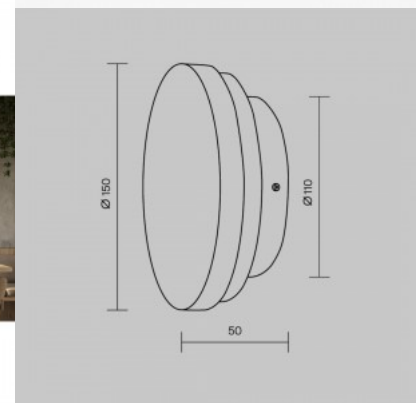

Wall light Maytoni Basic Texture white 5W 300lm CRI80 180° IP20 DIMMABLE 2700K-4000K warm + day white

**Product code 21841 DIMMABLE
dimable**

Brand Maytoni
Dimmable DIMMABLE
Output 5W
Maximum output 5W/1m
Luminous flux 300lumens
Luminaire's efficiency lm79 60W
Correlated colour temperature warm
+ day white 2700K-4000K
Lens angle 180
Cri 80
Protection class IP20
Length 50.0mm
Diameter 150.0mm
Weight 600 g
Package weight 800 g
Casing colour white
Work environment indoor use
Warranty 3 years

Wall light Maytoni Basic Texture white 8W 500lm CRI80 180° IP20 2700K, 3000K, 4000K

Product code 21849

Brand Maytoni
Output 8W
Maximum output 8W/1m
Luminous flux 500lumens
Luminaire's efficiency lm79 63W
Correlated colour temperature 2700K,
3000K, 4000K
Lens angle 180
Cri 80
Protection class IP20
Height 80.0mm
Width 300.0mm
Length 50.0mm
Casing colour white
Work environment indoor use
Warranty 3 years