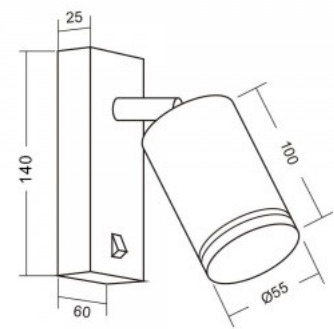

Wall light SP718 white 230V GU10 IP20

Product code 16708

Supply voltage 230V
Maximum output 35W/1m
Socket GU10
Protection class IP20
Casing colour white
Casing material aluminium
Work environment indoor use
Certificates CE
Warranty 1 years

Switched wall light, surface-mounted.
The IP20 protection class allows the luminaire to be used only indoors. The direction of the lighting can be changed according to preference.

[Here you can find suitable light bulbs for the luminaire!](#)