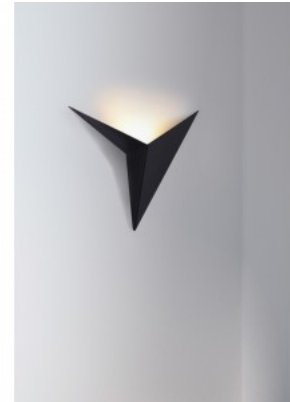

Wall lamp Maytoni Trame black 3W 100lm 108° IP20 830

Product code 21465

Brand Maytoni
Output 3W
Luminous flux 100lumens
Luminaire's efficiency lm79 33W
Correlated colour temperature warm
white 3000K
Lens angle 108
Cri 80
Protection class IP20
Height 205.0mm
Width 75.0mm
Length 248.0mm
Casing colour black
Casing material metal
Work environment indoor use
Warranty 3 years

Wall light Maytoni Vanjura 2 x GX53 white G53 IP20

Product code 21062

Brand Maytoni
Socket G53
Protection class IP20
Height 195.0mm
Width 240.0mm
Length 105.0mm
Weight 1.8 kg
Package weight 2 kg
Casing colour white
Casing material gypsum
Work environment indoor use
Warranty 2 years