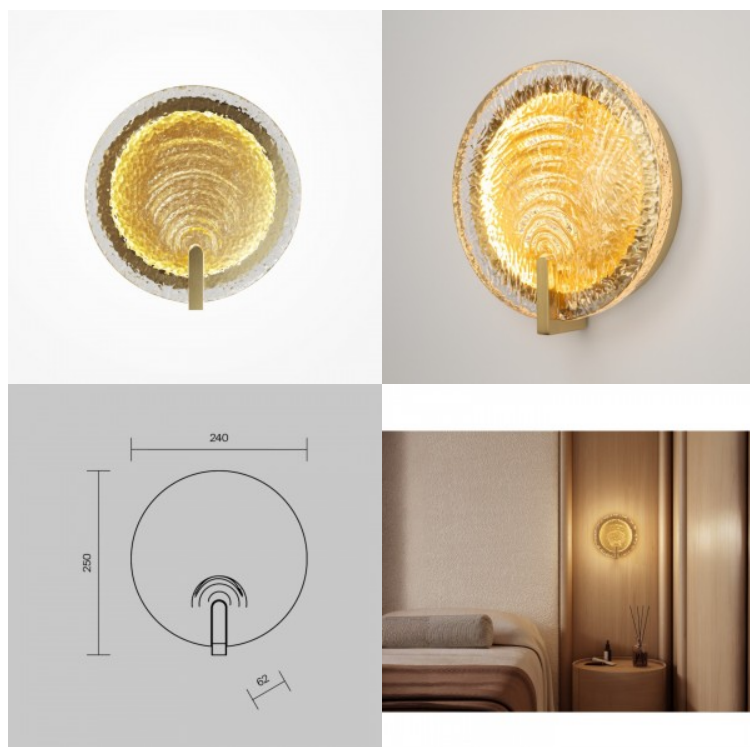

Wall light Maytoni Regatta brass 8W 900lm 120° IP20 830

Product code 21792

Brand Maytoni
Output 8W
Maximum output 8W/1m
Luminous flux 900lumens
Luminaire's efficiency lm79 113W
Correlated colour temperature warm white 3000K
Lens angle 120
Cri 80
Protection class IP20
Height 250.0mm
Length 62.0mm
Diameter 240.0mm
Casing colour brass
Casing material aluminum + glass
Warranty 3 years