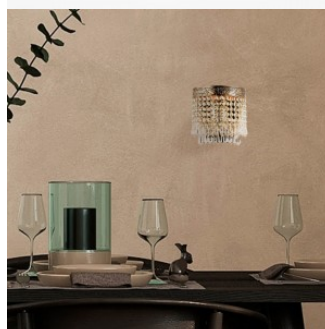

Crystals define the luxurious appearance of the Palace collection. Each model is further adorned with intricate floral inlays of exceptional craftsmanship. This extensive series includes a wide variety of ceiling and pendant chandeliers, as well as wall lamps with both concealed light sources behind crystal facets and open candle-style bulbs. An additional one-year warranty is provided for all models.