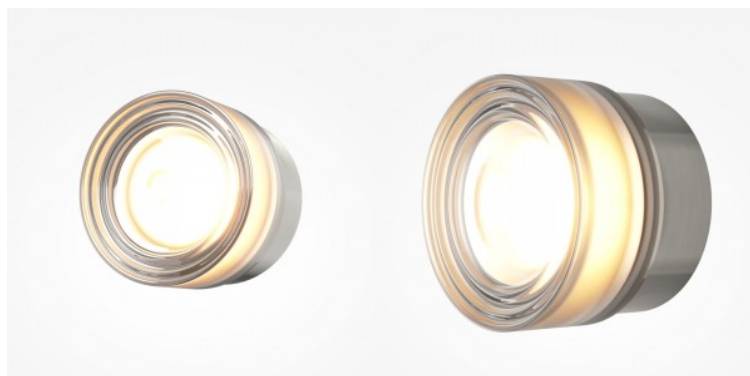

Wall light Maytoni Olo platinum 6W CRI80 120° IP20 2700K, 3000K, 4000K

Product code 22435

Brand Maytoni
Output 6W
Maximum output 6W/1m
Correlated colour temperature 2700K, 3000K, 4000K
Lens angle 120
Cri 80
Protection class IP20
Lifespan 50000h
Height 125.0mm
Width 125.0mm
Length 92.0mm
Weight 1.5 kg
Package weight 1.8 kg
Casing colour platinum
Casing material metal + glass
Work environment indoor use
Warranty 3 years