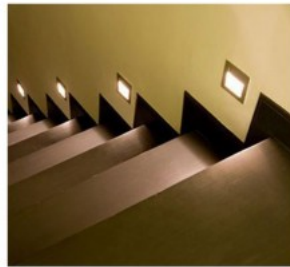

Recessed wall light Prolumen WL02 white 230V 3W 175lm 60° IP54 830

Product code 15134

Brand [Prolumen](#)

Supply voltage 230V

Power factor 0.50

Output 3W

Maximum output 3W/1m

Luminous flux 175lumens

Luminaire's efficiency lm79 58W

Correlated colour temperature warm
white 3000K

Lens angle 60

Cri 80

Sdcm - macadam ellipses 6

Protection class IP54

Lifespan 50000h

Height 32.0mm

Width 70.0mm

Length 200.0mm

In package 1pc

In box 24pcs

Casing colour white

Work environment outdoor use

Operation temperature -20 ~ 45°C

Certificates CE, RoHS

Warranty 5 years

Cutout 60x190mm

Wall light Prolumen WL101 up-down light white 230V 8W 640lm 90° IP20 930