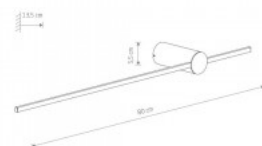

Wall lamp Nowodvorski Lighting Saber black 11W 3000K warm white

Product code 22082

Brand Nowodvorski Lighting
Output 11W
Correlated colour temperature warm white 3000K
Height 800.0mm
Width 55.0mm
Casing colour black
Casing material metal
Work environment indoor use