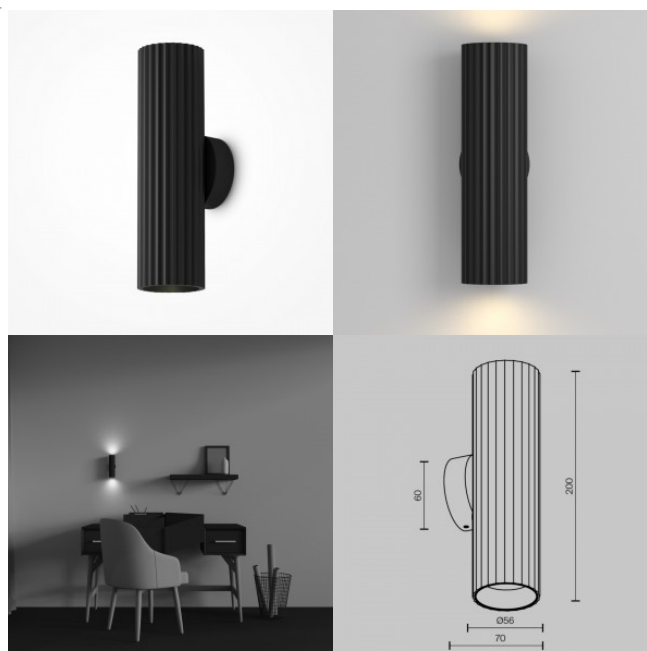

Wall light Maytoni Calipso 2 X GU10 black GU10 IP20

Product code 20923

Brand Maytoni
Socket GU10
Protection class IP20
Height 200.0mm
Length 70.0mm
Diameter 56.0mm
Weight 380 g
Package weight 430 g
Casing colour black
Casing material aluminium
Work environment indoor use
Warranty 2 years

Calipso is a designer lighting series with a graphic texture. The collection is available in three colors: classic black, white, and brass. Calipso luminaires are highly versatile — you can choose between surface-mounted, recessed, wall-mounted, or pendant versions. The recessed light source provides eye-friendly illumination. The swivel mechanism in certain models lets you add refined lighting accents to your interior.