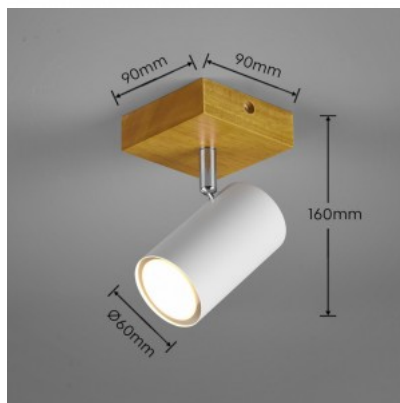

Weight 300 g

Package weight 400 g

Casing colour wood

Casing material metal + wood

Work environment indoor use

Warranty 2 years

Perfect and variable light! The MARLEY spotlights are not only practical in form and function, but above all one thing: minimalist! The individual spotlight is discreet in design and impresses with its high-quality workmanship. It is freely movable and can be individually aligned as required. Whether in the kitchen, hallway or living area: the MARLEY spotlight is versatile and can be easily combined with different furnishing styles. The modern combination of wood and metal in matt white creates a cosy atmosphere and is right on trend. For modern and reliable lighting, the use of an LED bulb is recommended. It offers a high quality of light, is versatile and convinces with uniform illumination. Its long service life and low heat generation make it the ideal choice for a wide range of applications.