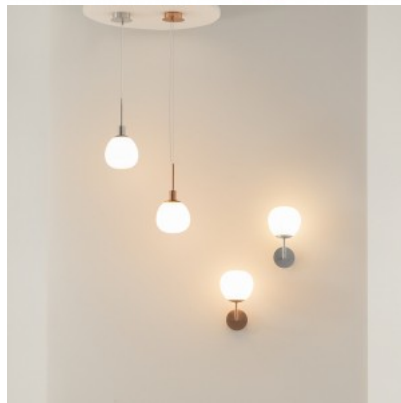

The series offers a variety of models in different sizes and applications, suitable for both general and task lighting. Functional design allows for adjustable shade positioning on both the floor lamp and table lamp. The height of the pendants can be customized via the adjustable cables. Chandeliers feature a central rod composed of three sections, allowing height adjustments to suit any space. Ceiling-mounted models further expand the collection's versatility, making it suitable for rooms with varying dimensions and ceiling heights.