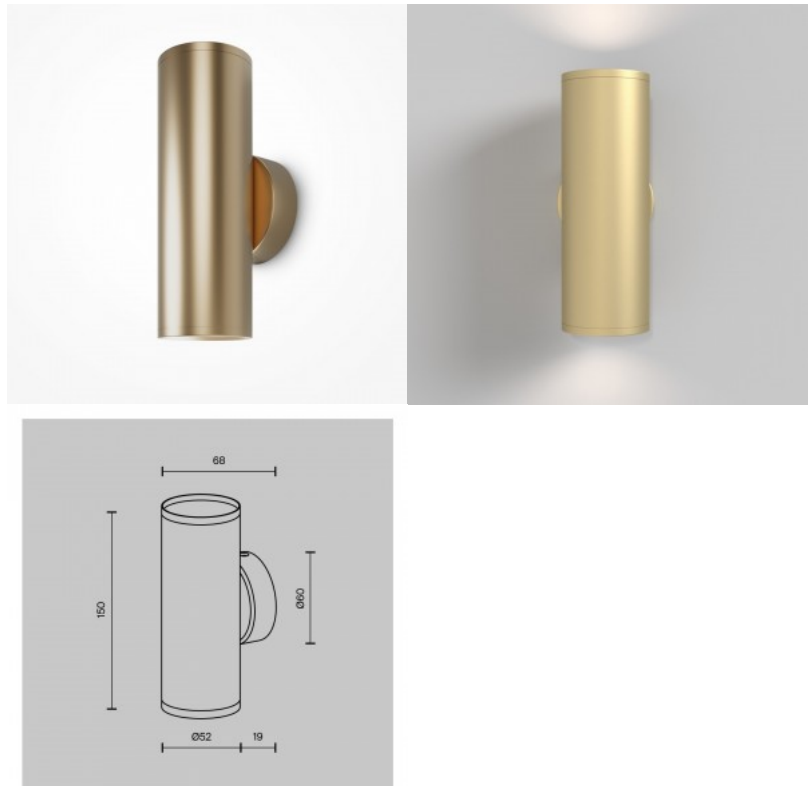

Wall light Maytoni Focus S 2 X GU10 gold GU10 IP20

Product code 20917

Brand Maytoni
Socket GU10
Protection class IP20
Height 150.0mm
Length 68.0mm
Diameter 52.0mm
Weight 250 g
Package weight 270 g
Casing colour gold
Casing material aluminium
Work environment indoor use
Warranty 2 years