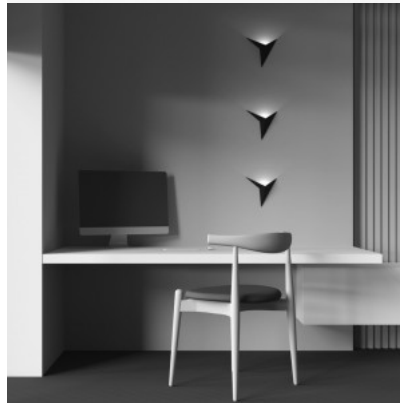

Wall lamp Maytoni Trame black 3W 100lm 108° IP20 830

Product code 21465

Brand Maytoni
Output 3W
Luminous flux 100lumens
Luminaire's efficiency lm79 33W
Correlated colour temperature warm
white 3000K
Lens angle 108
Cri 80
Protection class IP20
Height 205.0mm
Width 75.0mm
Length 248.0mm
Casing colour black
Casing material metal
Work environment indoor use
Warranty 3 years

Wall light Maytoni Vanjura 2 x GX53 white G53 IP20

Product code 21062

Brand Maytoni
Socket G53
Protection class IP20
Height 195.0mm
Width 240.0mm
Length 105.0mm
Weight 1.8 kg
Package weight 2 kg
Casing colour white
Casing material gypsum
Work environment indoor use
Warranty 2 years