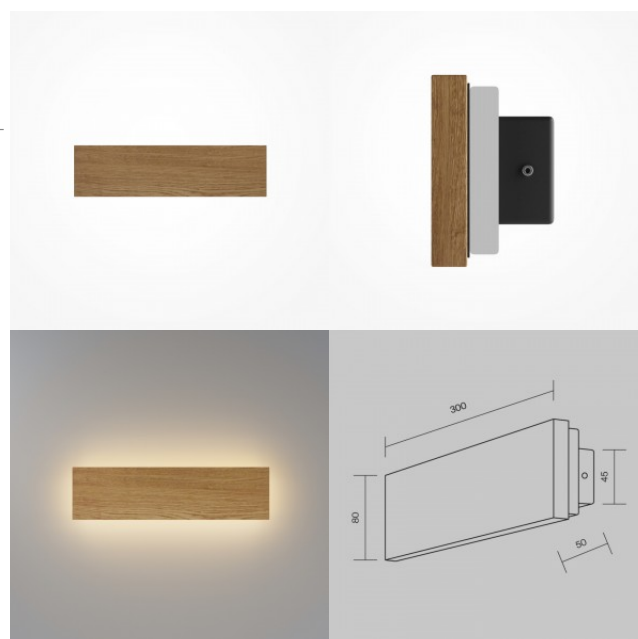

Wall light Maytoni Basic Texture natural wood 8W 522lm CRI80 180° IP20 2700K, 3000K, 4000K

Product code 22539

Brand Maytoni
Output 8W
Maximum output 8W/1m
Luminous flux 522lumens
Luminaire's efficiency lm79 65W
Correlated colour temperature 2700K,
3000K, 4000K
Lens angle 180
Cri 80
Protection class IP20
Height 80.0mm
Width 300.0mm
Length 50.0mm
Casing colour natural wood
Casing material metal + wood
Work environment indoor use