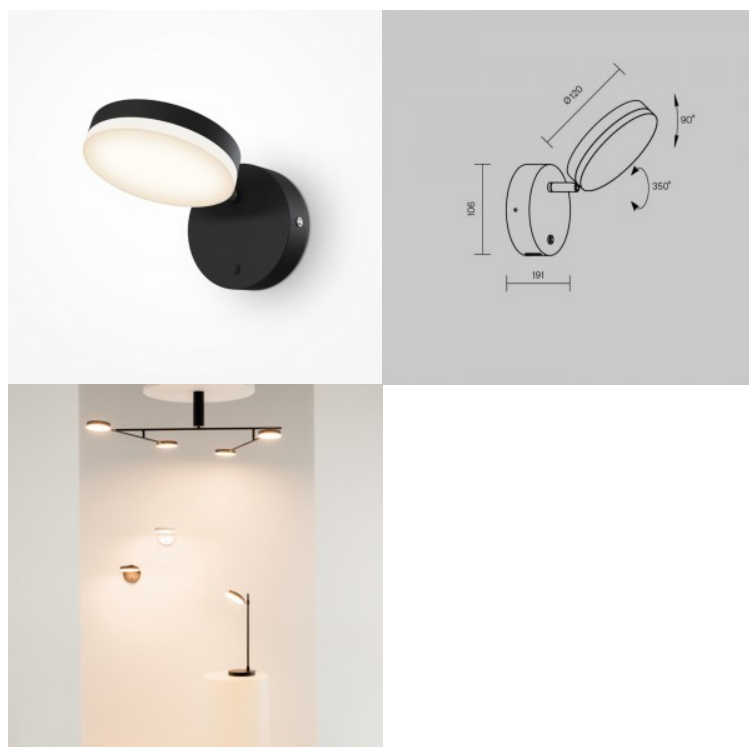

Wall light Maytoni Fad Dim black 6W 550lm 120° IP20 830

Product code 20767

Brand Maytoni
Output 6W
Luminous flux 550lumens
Luminaire's efficiency lm79 92W
Correlated colour temperature warm white 3000K
Lens angle 120
Cri 80
Protection class IP20
Width 191.0mm
Diameter 120.0mm
Weight 1.5 kg
Package weight 2.2 kg
Casing colour black
Casing material metal
Warranty 3 years