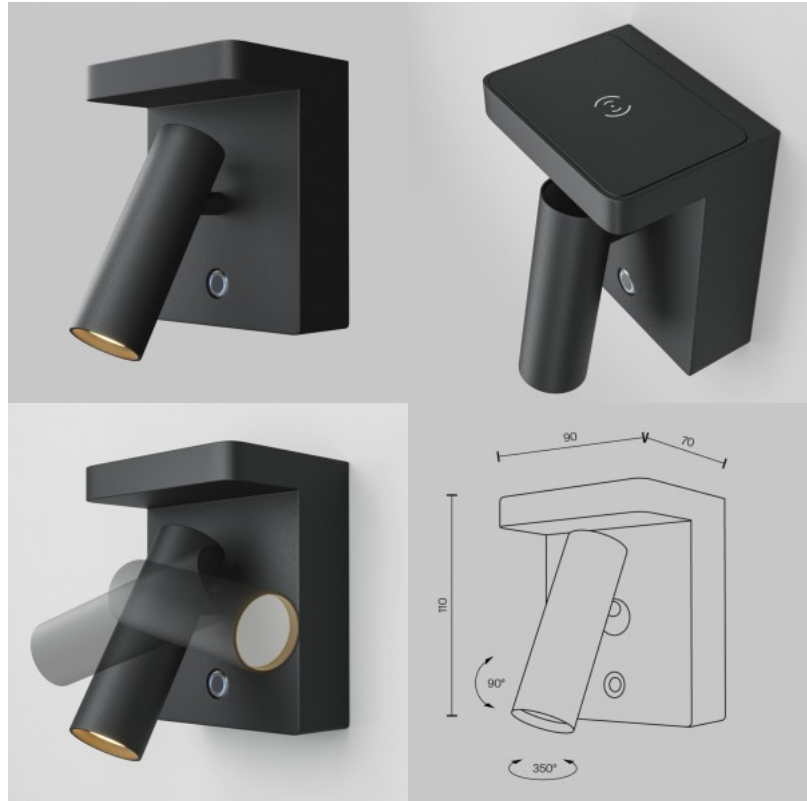

Wall light Maytoni Aron black 7W 400lm 30° IP20 2700K warm white

Product code 22317

Brand Maytoni
Output 7W
Maximum output 7W/1m
Luminous flux 400lumens
Luminaire's efficiency lm79 57W
Correlated colour temperature warm white 2700K
Lens angle 30°
Protection class IP20
Height 110.0mm
Width 90.0mm
Length 70.0mm
Casing colour black
Casing material aluminium
Work environment indoor use
Warranty 3 years