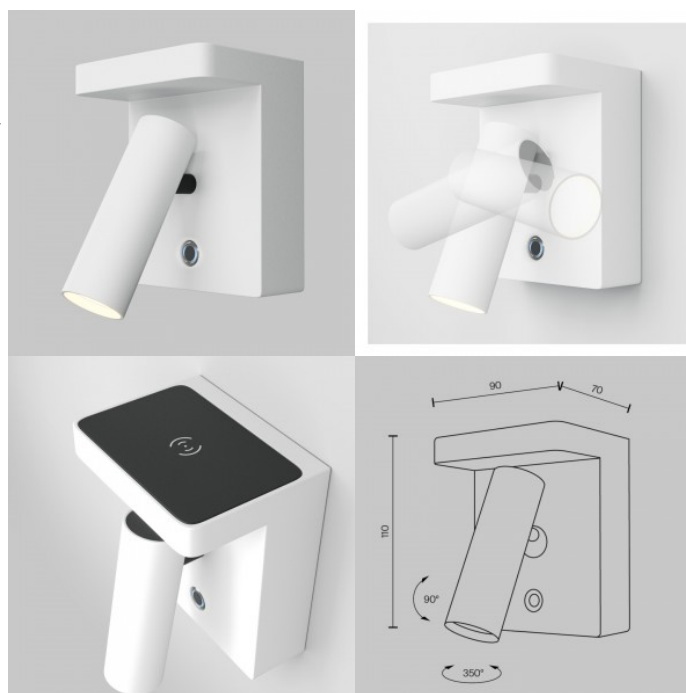

Wall lamp Maytoni Aron white 7W 400lm 30° IP20 927

Product code 21454

Brand Maytoni
Output 7W
Maximum output 7W/1m
Luminous flux 400lumens
Luminaire's efficiency lm79 57W
Correlated colour temperature warm white 2700K
Lens angle 30°
CRI 90
Protection class IP20
Width 90.0mm
Length 110.0mm
Diameter 30.0mm
Casing colour white
Casing material aluminium
Work environment indoor use
Warranty 3 years