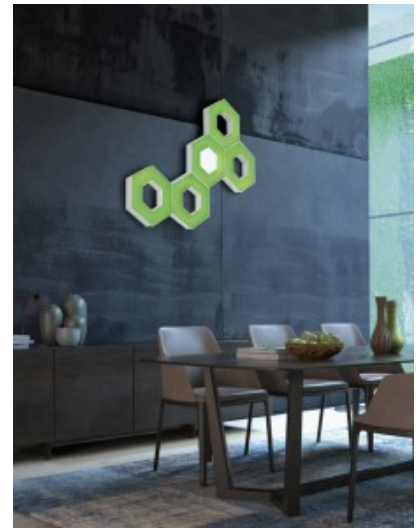

Wall light Trio Lighting Slim silver 8W 600lm 3000K warm white

Product code 21993

Brand [Trio Lighting](#)

Output 8W

Luminous flux 600lumens

Luminaire's efficiency lm79 75W

Correlated colour temperature warm white 3000K

Lifespan 35000h

Height 25.0mm

Width 625.0mm

Length 40.0mm

Casing colour silver

Casing material plastic

No. of switches 50000pcs

Work environment indoor use

Wall light Trio Lighting Solitare white 8W 700lm RGB + 3000K RGBW warm

Product code 21962

Brand [Trio Lighting](#)

Output 8W

Luminous flux 700lumens

Luminaire's efficiency lm79 88W

Correlated colour temperature RGBW warm RGB + 3000K

Height 335.0mm

Width 387.0mm

Length 60.0mm

Casing colour white

Casing material plastic