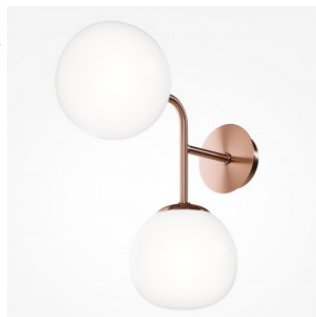

Wall light Maytoni Erich brass / white 40W E14 IP20

Product code 21169

Brand Maytoni
Output 40W
Socket E14
Protection class IP20
Height 360.0mm
Width 330.0mm
Length 150.0mm
Casing colour brass / white
Casing material metal
Warranty 2 years