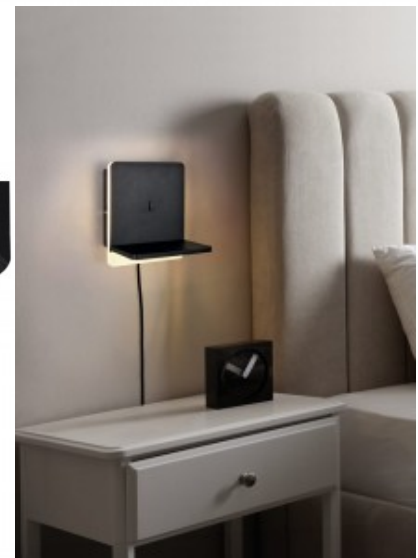

FAIRFIELD wall light - for a cosy flair around the bed! Its simple design and indirect light contribute to relaxation in the bedroom and provide cosy brightness, perfect for relaxing hours of reading in the evening. With its integrated inductive charging station, the light enables easy charging of compatible smartphones.

Alternatively, it offers a USB and USB-C connection with charging option. Thanks to the FLEXconnect feature, the wall light is extremely versatile - it can be operated both via a switch and without a cable via the fixed connection. In this case, operation is via a conventional wall switch. The integrated SWITCH dimmer makes it possible to adjust the FAIRFIELD to three brightness levels (100 %, 50 % and 25 %) and adapt it to your needs. The simple design in matt black ensures that the light blends into any interior with ease. In addition, the luminaires feature modern LED technology, which stands for a high quality of light. LED light sources are characterized by a long service life and low heat generation.