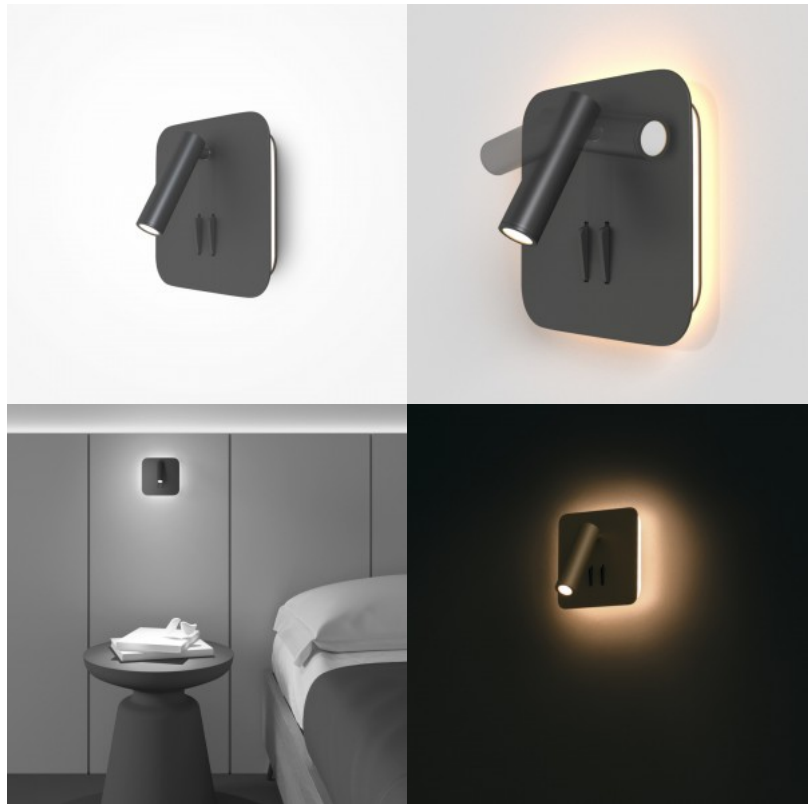

Wall lamp Maytoni IOS 176 black 9W 550lm 30° IP20 830

Product code 20751

Brand Maytoni
Output 9W
Maximum output 9W/1m
Luminous flux 550lumens
Luminaire's efficiency lm79 61W
Correlated colour temperature warm white 3000K
Lens angle 30
Cri 80
Protection class IP20
Lifespan 50000h
Height 130.0mm
Width 65.0mm
Weight 620 g
Package weight 720 g
Casing colour black
Casing material aluminium
Warranty 5 years