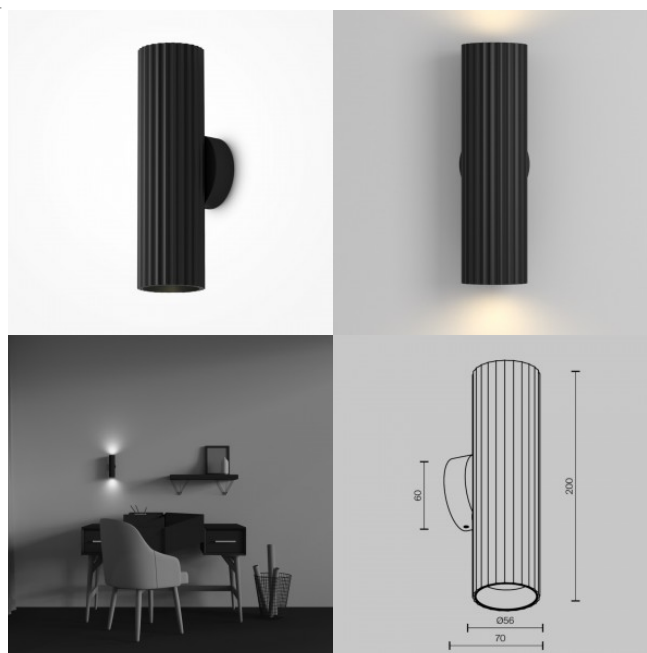

Wall light Maytoni Calipso 2 X GU10 black GU10 IP20

Product code 20923

Brand Maytoni
Socket GU10
Protection class IP20
Height 200.0mm
Length 70.0mm
Diameter 56.0mm
Weight 380 g
Package weight 430 g
Casing colour black
Casing material aluminium
Work environment indoor use
Warranty 2 years

Calipso is a designer lighting series with a graphic texture. The collection is available in three colors: classic black, white, and brass. Calipso luminaires are highly versatile — you can choose between surface-mounted, recessed, wall-mounted, or pendant versions. The recessed light source provides eye-friendly illumination. The swivel mechanism in certain models lets you add refined lighting accents to your interior.