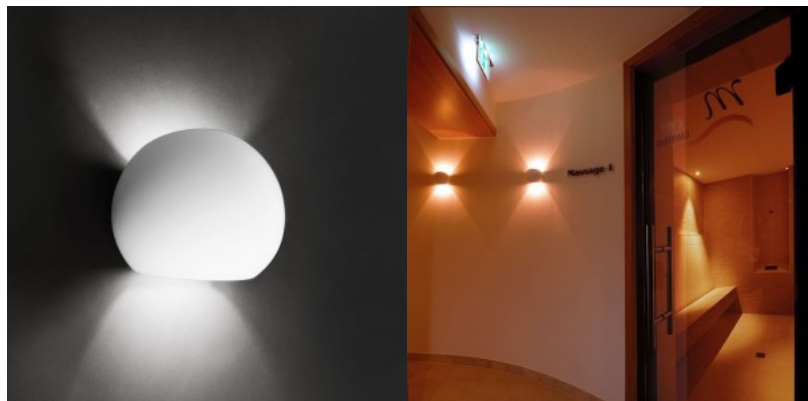

Wall light Deko-Light Osano white G9 IP20

Product code 20203

Brand [Deko-Light](#)
Output voltage 220-240V
Socket G9
Protection class IP20
Height 125.0mm
Length 115.0mm
Diameter 150.0mm
In package 1pc
Casing colour white
Casing material gypsum
Polishing matt
Work environment indoor use
Operation temperature -20 kuni 40
°C°C
Warranty 2 years