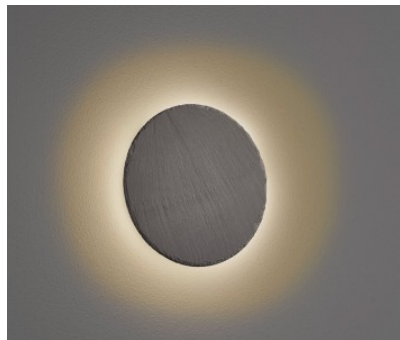

Wall light Trio Lighting Raven black 230V 1000lm IP20 switch dimmer 3000K warm white

Product code 21110 switch dimmer dimmable

Brand [Trio Lighting](#)
Supply voltage 230V
Dimmable switch dimmer
Maximum output 9W/1m
Luminous flux 1000lumens
Correlated colour temperature warm white 3000K
Protection class IP20
Lifespan 25000h
Length 35.0mm
Diameter 200.0mm
Weight 800 g
Package weight 900 g
Casing colour black
Casing material schiefer
No. of switches 10000pcs
Work environment indoor use
Certificates CE
Warranty 5 years

Guaranteed to catch the eye! The RAVEN wall light not only serves as a simple wall light, its elegant slate design creates a modern appearance with a decorative character. The minimalist look allows the indirect lighting to take centre stage, creating a pleasant and atmospheric ambience. The luminaire also has a SWITCH dimmer, allowing the brightness to be adjusted from 100% to 50% and 25% using a conventional light switch. The slate design in black creates a modern look and makes it easy to integrate into existing furnishing concepts. In addition, the luminaires feature modern LED technology, which stands for a high quality of light. LED light sources are characterized by a long service life and low heat generation.