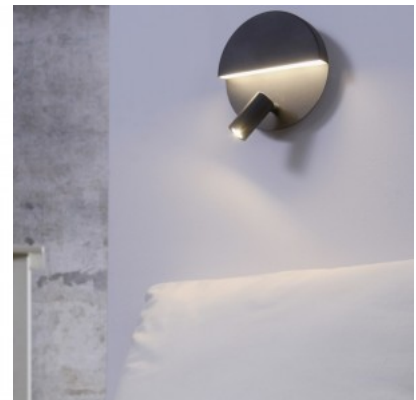

Protection class IP20

Length 10.5mm

Diameter 160.0mm

Weight 1 g

Casing colour black

Casing material metal

Timeless and minimalist. The simple design of the MARIO wall light goes just as well with an industrial style as it does with an elegant look. The round luminaire has a diameter of 16 cm and has two light sources that can be switched separately using integrated switches. Both the main light source with a light intensity of 600 lumens and the swivelling reading light with a light intensity of 200 lumens emit a pleasantly soft light colour. The MARIO reading light can be individually aligned, making it ideal as a wall light next to the bed. The light is also equipped with the FLEXconnect feature. This means that the light can be attached to the wall as usual in any position and supplied with power via a mains cable or connected directly to the fixed connection. In this case, the cable can be easily removed from the light. The restrained colour scheme in matt white leaves plenty of scope for combining with existing interiors and colours. In addition, the luminaires feature modern LED technology, which stands for a high quality of light. LED light sources are characterized by a long service life and low heat generation.