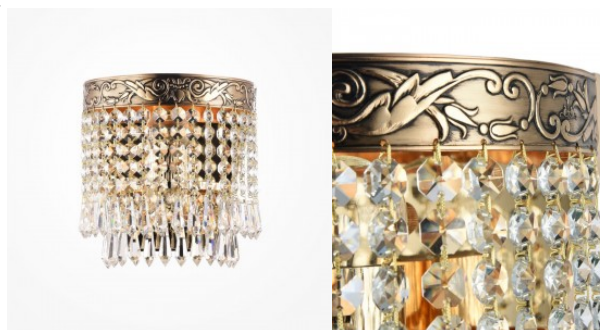

Wall light Maytoni Palace gold 7W E27 IP20

Product code 20050

Brand Maytoni
Output 7W
Socket E27
Protection class IP20
Height 184.0mm
Width 170.0mm
Length 119.0mm
Weight 840 g
Package weight 1.2 kg
Casing colour gold
Casing material aluminium + glass
Work environment indoor use