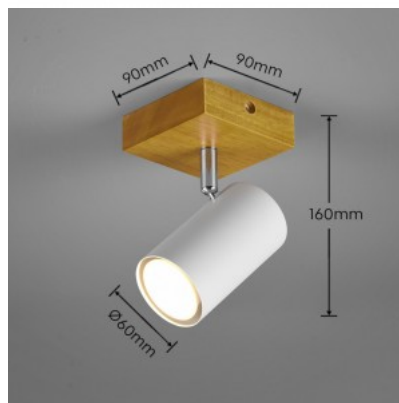

Diameter 60.0mm

Weight 300 g

Package weight 400 g

Casing colour wood

Casing material metal + wood

Work environment indoor use

Warranty 2 years

Perfect and variable light! The MARLEY spotlights are not only practical in form and function, but above all one thing: minimalist! The individual spotlight is discreet in design and impresses with its high-quality workmanship. It is freely movable and can be individually aligned as required. Whether in the kitchen, hallway or living area: the MARLEY spotlight is versatile and can be easily combined with different furnishing styles. The modern combination of wood and metal in matt white creates a cosy atmosphere and is right on trend. For modern and reliable lighting, the use of an LED bulb is recommended. It offers a high quality of light, is versatile and convinces with uniform illumination. Its long service life and low heat generation make it the ideal choice for a wide range of applications.