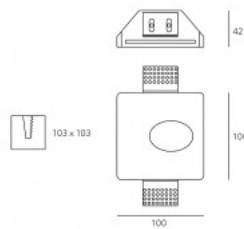

LED wall light Art of Light MARCO white square 230V 1W 85lm 3000K warm white

Product code 14751

Brand Art of Light
Supply voltage 230V
Output 1W
Luminous flux 85lumens
Luminaire's efficiency lm79 85W
Correlated colour temperature warm white 3000K
Height 42.0mm
Width 100.0mm
Length 100.0mm
Installation opening diameter 103 x 103mm
Casing colour white
Casing material gypsum
Polishing matt
Shape square
Work environment indoor use
Certificates CE

LED wall light Art of Light SECCO 230V E14 IP20

Product code 15451

Brand Art of Light
Supply voltage 230V
Socket E14
Protection class IP20
Height 245.0mm
Width 95.0mm
Length 90.0mm
Casing material gypsum
Work environment indoor use
Certificates CE, RohS