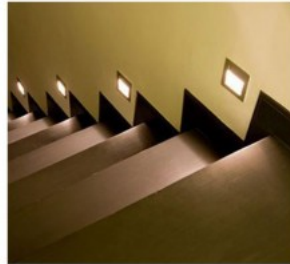

LED wall light PROLUMEN WL02 white 230V 3W 175lm 60° IP54 830

Product code 15134

Brand [PROLUMEN](#)

Supply voltage 230V

Power factor 0.50

Output 3W

Luminous flux 175lumens

Luminaire's efficiency lm79 58W

Correlated colour temperature warm white 3000K

Lens angle 60

Cri 80

Sdcm - macadam ellipses 6

Protection class IP54

Lifespan 50000h

Height 32.0mm

Width 70.0mm

Length 200.0mm

In package 1pc

In box 24pcs

Casing colour white

Work environment outdoor use

Operation temperature -20 ~ 45°C

Certificates CE, RoHS

Warranty 5 years

Cutout 60x190mm

LED wall light PROLUMEN WL06A black 230V 12W 900lm 120° IP54 830