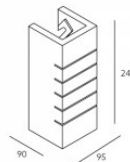

The playful wall light fixture body, into which you can choose the most suitable light bulb from the LED House assortment. Additional bulbs with suitable power and colour temperature can be purchased if desired. You can optionally purchase an additional bulb with suitable power and colour temperature. Illuminate your world with LED House professionals - [check out our project portfolio here!](#)