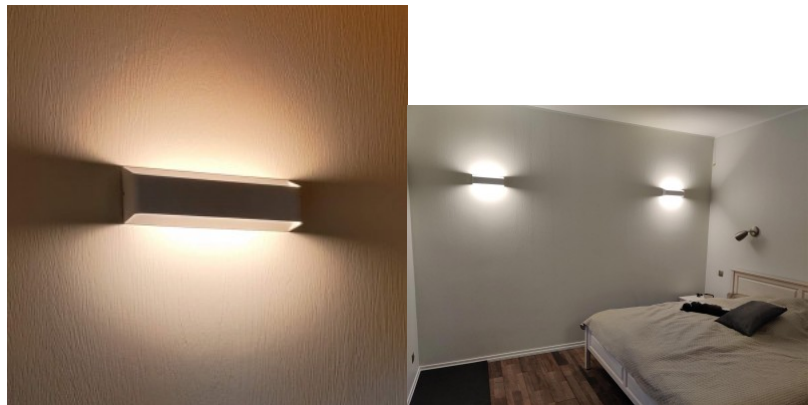

LED wall light PROLUMEN WL16 Up-Down black 230V 18W 900lm 90° IP20 TRIAC 930

Product code 16671 TRIAC dimmable

Brand [PROLUMEN](#)
Supply voltage 230V
Power factor 0.90
Dimmable TRIAC
Output 18W
Luminous flux 900lumens
Luminaire's efficiency lm79 50W
Correlated colour temperature warm white 3000K
Lens angle 90
Cri 90
Sdcm - macadam ellipses 6
Protection class IP20
Lifespan 50000h
Height 92.0mm
Width 100.0mm
Length 300.0mm
Package weight 1400g
In box 12pcs
Casing colour black
Casing material aluminum
Impact resistance IK08
Work environment indoor use
Operation temperature -20 ~ 45°C
Certificates CE
Warranty 5 years

Modern LED wall light. IP20 protection class allows the luminaire to be used only indoors. The 3000K light temperature adds warm white light to the room, making it suitable for various living spaces. It is especially ideal for corridor mood lighting! The lighting is directional in two directions, and if desired, the light direction can also be changed (up and/or down). Additionally, thanks to TRIAC technology, the luminaire can be dimmed. With proper use, the luminaire is energy-efficient, environmentally friendly, and has a very long lifespan (50,000 hours). Illuminate your world with LED House professionals - [check out our project portfolio here!](#)