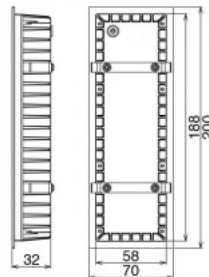

LED wall light PROLUMEN WL02 white 230V 3W 175lm 60° IP54 830

Product code 15134

Brand [PROLUMEN](#)

Supply voltage 230V

Power factor 0.50

Output 3W

Luminous flux 175lumens

Luminaire's efficiency lm79 58W

Correlated colour temperature warm white 3000K

Lens angle 60

Cri 80

Sdcm - macadam ellipses 6

Protection class IP54

Lifespan 50000h

Height 32.0mm

Width 70.0mm

Length 200.0mm

In package 1pc

In box 24pcs

Casing colour white

Work environment outdoor use

Operation temperature -20 ~ 45°C

Certificates CE, RoHS

Warranty 5 years

Cutout 60x190mm

LED wall light PROLUMEN WL06A black 230V 12W 900lm 120° IP54 830