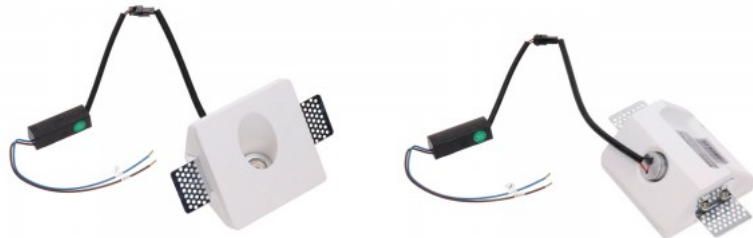

LED wall light Art of Light MARCO white square 230V 1W 85lm 3000K warm white

Product code 14751

Brand Art of Light
Supply voltage 230V
Output 1W
Luminous flux 85lumens
Luminaire's efficiency lm79 85W
Correlated colour temperature warm white 3000K
Height 42.0mm
Width 100.0mm
Length 100.0mm
Installation opening diameter 103 x 103mm
Casing colour white
Casing material gypsum
Polishing matt
Shape square
Work environment indoor use
Certificates CE

LED wall light Art of Light SECCO 230V E14 IP20

Product code 15451

Brand Art of Light
Supply voltage 230V
Socket E14
Protection class IP20
Height 245.0mm
Width 95.0mm
Length 90.0mm
Casing material gypsum
Work environment indoor use
Certificates CE, RohS

The playful wall light fixture body, into which you can choose the most suitable light bulb from the LED House assortment. Additional bulbs with suitable power and colour temperature can be purchased if desired. You can optionally purchase an additional bulb with suitable power and colour temperature. Illuminate your world with LED House professionals - [check out our project portfolio here!](#)