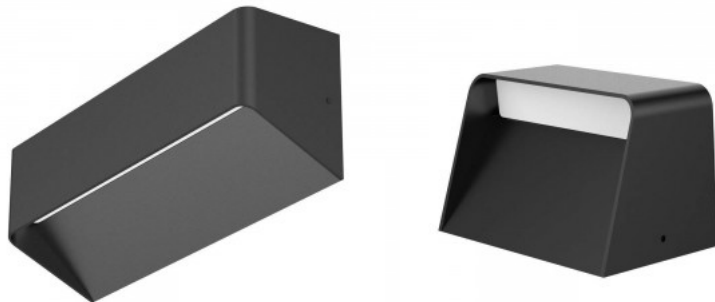

LED wall light PROLUMEN WL16 Up-Down black 230V 18W 900lm 90° IP20 TRIAC 930

Product code 16671 TRIAC dimmable

Brand [PROLUMEN](#)
Supply voltage 230V
Power factor 0.90
Dimmable TRIAC
Output 18W
Luminous flux 900lumens
Luminaire's efficiency lm79 50W
Correlated colour temperature warm white 3000K
Lens angle 90
Cri 90
Sdcm - macadam ellipses 6
Protection class IP20
Lifespan 50000h
Height 92.0mm
Width 100.0mm
Length 300.0mm
Package weight 1400g
In box 12pcs
Casing colour black
Casing material aluminum
Impact resistance IK08
Work environment indoor use
Operation temperature -20 ~ 45°C
Certificates CE
Warranty 5 years

Modern LED wall light. IP20 protection class allows the luminaire to be used only indoors. The 3000K light temperature adds warm white light to the room, making it suitable for various living spaces. It is especially ideal for corridor mood lighting! The lighting is directional in two directions, and if desired, the light direction can also be changed (up and/or down). Additionally, thanks to TRIAC technology, the luminaire can be dimmed. With proper use, the luminaire is energy-efficient, environmentally friendly, and has a very long lifespan (50,000 hours). Illuminate your world with LED House professionals - [check out our project portfolio here!](#)