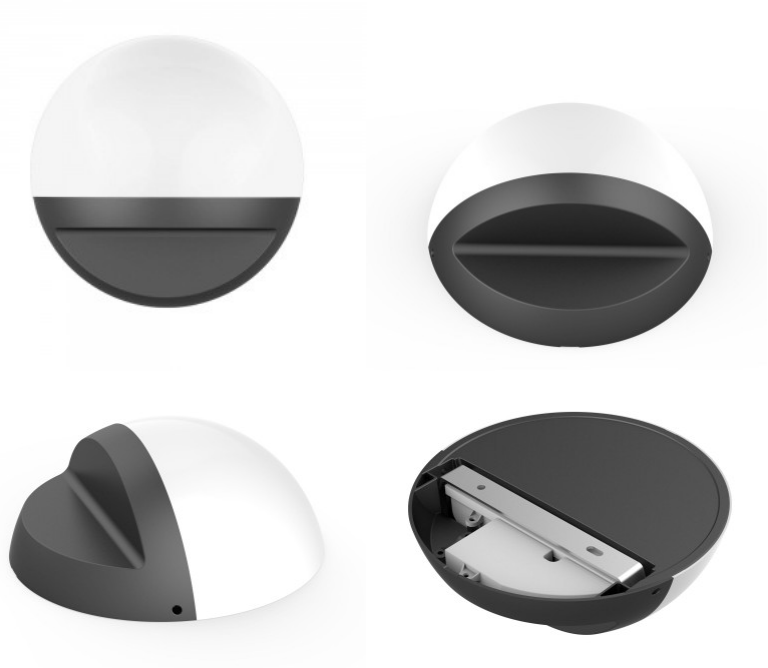

A modern design LED wall light that adds warmth and coziness to any room. Thanks to the IP54 protection rating, the light is more water-resistant than a regular light. The light has an automatic water drainage system at the bottom. Additionally, the WL06A is very easy to install and maintain thanks to the built-in terminal found at the back of the light. Illuminate your world with LED House professionals - [check out our project portfolio here!](#)