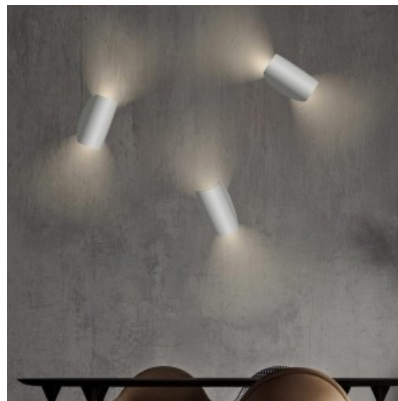

Product code 17360

Brand [PROLUMEN](#)

Supply voltage 230V

Power factor 0.90

Output 8W

Luminous flux 640lumens

Luminaire's efficiency lm79 80W

Correlated colour temperature warm white 3000K

Beam angle 90

Cri 90

Sdcm - macadam ellipses 6

Protection class IP20

Lifespan 50000h

Height 101.0mm

Width 105.0mm

Length 170.0mm

Weight 680g

In package 1pc

In box 24pcs

Casing colour white

Casing material plastic

Work environment indoor use

Operation temperature -20 ~ 45°C

Certificates CE, RoHS

Warranty 5 years

350° rotatable LED wall light, a stylish addition to your home! The light beam falls in two directions, and the luminaire can be easily rotated 350° horizontally and 28° vertically. We especially recommend this stylish luminaire for the bedroom next to the bed, but the WL101 is also ideal for use as mood lighting in corridors or offices. IP20 protection class allows the luminaire to be used only indoors. With proper use, the luminaire is energy-efficient, environmentally friendly, and has a very long lifespan (50,000 hours). Illuminate your world with LED House professionals - [check out our project portfolio here!](#)

LED wall light PROLUMEN WL102 up-down light white 230V 8W 700lm CRI90 120° IP20 TRIAC 3000K, 4000K, 5700K