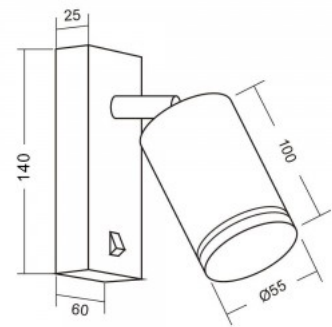

LED wall light SP718 black 230V GU10 IP20

Product code 16143

Supply voltage 230V
Maximum output 35W/1m
Socket GU10
Protection class IP20
Casing colour black
Casing material aluminum
Work environment indoor use
Certificates CE
Warranty 1 years

Switched wall light, surface-mounted.
The IP20 protection class allows the luminaire to be used only indoors. The direction of the lighting can be changed according to preference.
[Here you can find suitable light bulbs for the luminaire!](#)