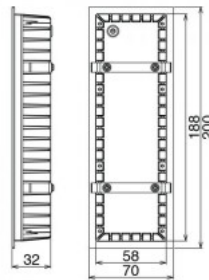

LED wall light PROLUMEN WL02 white 230V 3W 175lm 60° IP54 830

Product code 15134

Brand [PROLUMEN](#)

Supply voltage 230V

Power factor 0.50

Output 3W

Luminous flux 175lumens

Luminaire's efficiency lm79 58W

Correlated colour temperature warm white 3000K

Lens angle 60

Cri 80

Sdcm - macadam ellipses 6

Protection class IP54

Lifespan 50000h

Height 32.0mm

Width 70.0mm

Length 200.0mm

In package 1pc

In box 24pcs

Casing colour white

Work environment outdoor use

Operation temperature -20 ~ 45°C

Certificates CE, RoHS

Warranty 5 years

Cutout 60x190mm

LED wall light PROLUMEN WL06A black 230V 12W 900lm 120° IP54 830