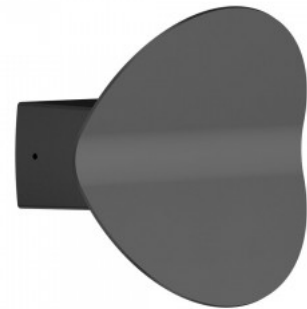

Casing colour black

Casing material aluminum + plastic

Impact resistance IK06

Work environment indoor use

Operation temperature -20 ~ 45°C

Certificates CE, RoHS

Warranty 5 years

Plant sprout-shaped LED wall light with adjustable light temperature! IP20 protection class allows the luminaire to be used only indoors. There is a button on the back of the luminaire that allows you to choose the light temperature: 3000K (warm white), 4000K (daylight), or 5700K (cool white). Additionally, the luminaire is equipped with TRIAC technology, allowing the user to adjust the light intensity in the room according to their preference. With proper use, the luminaire is energy-efficient, environmentally friendly, and has a very long lifespan (50,000 hours). Illuminate your world with LED House professionals - [check out our project portfolio here!](#)