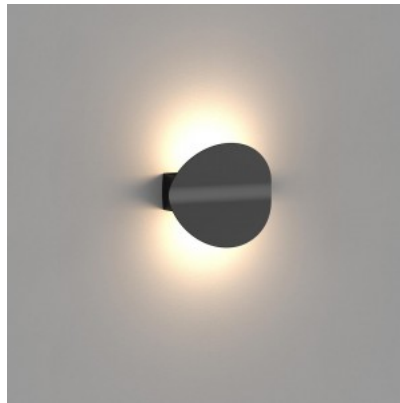

LED wall light PROLUMEN WL106 (TRIAC) black 230V 8W 660lm CRI90 160° IP20 3000K, 4000K, 5700K WW/DW/CW

Product code 17357 TRIAC dimmable

Brand [PROLUMEN](#)

Supply voltage 230V

Power factor 0.90

Dimmable TRIAC

Output 8W

Luminous flux 660lumens

Luminaire's efficiency lm79 83W

Correlated colour temperature

WW/DW/CW 3000K, 4000K, 5700K

Lens angle 160

Cri 90

Sdcm - macadam ellipses 6

Protection class IP20

Lifespan 50000h

Height 80.0mm

Width 135.0mm

Length 145.0mm

Weight 360g

In package 1pc

In box 24pcs

Casing colour black

Casing material aluminum + plastic

Impact resistance IK06

Work environment indoor use

Operation temperature -20 ~ 45°C

Certificates CE, RoHS

Warranty 5 years

Plant sprout-shaped LED wall light with adjustable light temperature! IP20 protection class allows the luminaire to be used only indoors. There is a button on the back of the luminaire that allows you to choose the light temperature: 3000K (warm white), 4000K (daylight), or 5700K (cool white). Additionally, the luminaire is equipped with TRIAC technology, allowing the user to adjust the light intensity in the room according to their preference. With proper use, the luminaire is energy-efficient, environmentally friendly, and has a very long lifespan (50,000 hours). Illuminate your world with LED House professionals - [check out our project portfolio here!](#)