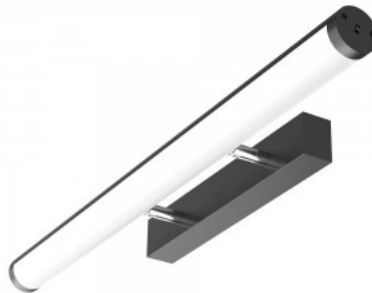

LED wall light PROLUMEN ML01 860 black 230V 15W 1500lm CRI90 120° IP44 3000K, 4000K, 5700K WW/DW/CW

Product code 15788

Brand [PROLUMEN](#)
Supply voltage 230V
Power factor 0.90
Output 15W
Luminous flux 1500lumens
Luminaire's efficiency lm79 100W
Correlated colour temperature
WW/DW/CW 3000K, 4000K, 5700K
Lens angle 120
Cri 90
Sdcm - macadam ellipses 6
Protection class IP44
Lifespan 50000h
Height 41.0mm
Width 111.0mm
Length 860.0mm
Weight 870g
Package weight 770g
In box 12pcs
Casing colour black
Polishing matt
Work environment indoor use
Operation temperature -20 ~ 45°C
Warranty 5 years

LED wall light for using above the mirror. The mirror light allows you to change the light temperature with a simple press of a button according to your needs. You can choose between warm white (3000K), daylight (4000K), and cool white (5700K) light. The luminaire is also suitable for the moist environment of the bathroom, with an IP44 protection class. We also recommend this LED luminaire above the dressing table. A light temperature of 5700K is ideal for beauty procedures and is also preferred by professional cosmetologists! Illuminate your world with LED House professionals - [check out our project portfolio here!](#)