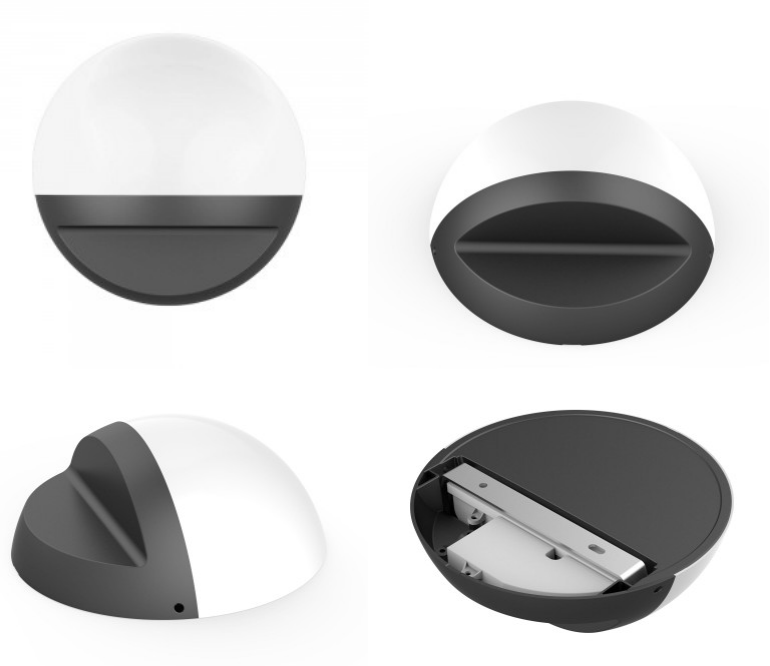

A modern design LED wall light that adds warmth and coziness to any room. Thanks to the IP54 protection rating, the light is more water-resistant than a regular light. The light has an automatic water drainage system at the bottom. Additionally, the WL06A is very easy to install and maintain thanks to the built-in terminal found at the back of the light. Illuminate your world with LED House professionals - [check out our project portfolio here!](#)