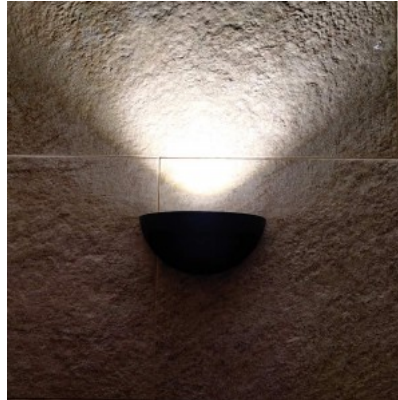

LED wall light PROLUMEN WL06B black 230V 12W 1100lm 60° IP54 830

Product code 14708

Brand [PROLUMEN](#)

Supply voltage 230V

Power factor 0.90

Output 12W

Luminous flux 1100lumens

Luminaire's efficiency lm79 92W

Correlated colour temperature warm white 3000K

Lens angle 60

Cri 80

Sdcm - macadam ellipses 6

Protection class IP54

Lifespan 50000h

Height 66.5mm

Width 70.0mm

Length 158.0mm

In package 1pc

In box 36pcs

Casing colour black

Casing material aluminum

Operation temperature -20 ~ 45°C

Certificates CE, RoHS

Warranty 5 years

LED wall light PROLUMEN WL101 up-down light white 230V 8W 640lm 90° IP20 930