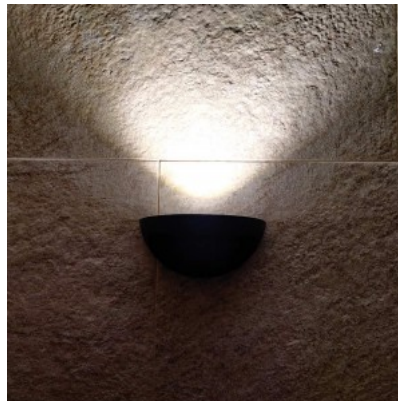

LED wall light PROLUMEN WL06B black 230V 12W 1100lm 60° IP54 830

Product code 14708

Brand [PROLUMEN](#)

Supply voltage 230V

Power factor 0.90

Output 12W

Luminous flux 1100lumens

Luminaire's efficiency lm79 92W

Correlated colour temperature warm white 3000K

Lens angle 60

Cri 80

Sdcm - macadam ellipses 6

Protection class IP54

Lifespan 50000h

Height 66.5mm

Width 70.0mm

Length 158.0mm

In package 1pc

In box 36pcs

Casing colour black

Casing material aluminum

Operation temperature -20 ~ 45°C

Certificates CE, RoHS

Warranty 5 years

LED wall light PROLUMEN WL101 up-down light white 230V 8W 640lm 90° IP20 930