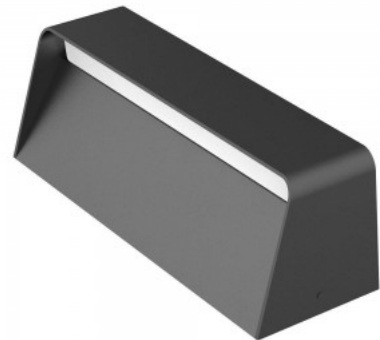

LED wall light PROLUMEN WL16 Up-Down black 230V 18W 900lm 90° IP20 930

Product code 16671 TRIAC dimmable

Brand [PROLUMEN](#)

Supply voltage 230V

Power factor 0.90

Dimmable TRIAC

Output 18W

Luminous flux 900lumens

Luminaire's efficiency lm79 50W

Correlated colour temperature warm white 3000K

Lens angle 90

Cri 90

Sdcm - macadam ellipses 6

Protection class IP20

Lifespan 50000h

Height 92.0mm

Width 100.0mm

Length 300.0mm

Package weight 1400g

In box 12pcs

Casing colour black

Casing material aluminum

Impact resistance IK08

Work environment indoor use

Operation temperature -20 ~ 45°C

Certificates CE

Warranty 5 years

Modern LED wall light. IP20 protection class allows the luminaire to be used only indoors. The 3000K light temperature adds warm white light to the room, making it suitable for various living spaces. It is especially ideal for corridor mood lighting! The lighting is directional in two directions, and if desired, the light direction can also be changed (up and/or down). Additionally, thanks to TRIAC technology, the luminaire can be dimmed. With proper use, the luminaire is energy-efficient, environmentally friendly, and has a very long lifespan (50,000 hours). Illuminate your world with LED House professionals - [check out our project portfolio here!](#)