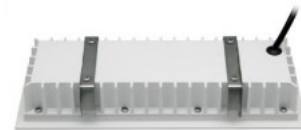

LED wall light PROLUMEN WL02 white 230V 3W 175lm 60° IP54 830

Product code 15134

Brand [PROLUMEN](#)

Supply voltage 230V

Power factor 0.50

Output 3W

Luminous flux 175lumens

Luminaire's efficiency lm79 58W

Correlated colour temperature warm white 3000K

Lens angle 60

Cri 80

Sdcm - macadam ellipses 6

Protection class IP54

Lifespan 50000h

Height 32.0mm

Width 70.0mm

Length 200.0mm

In package 1pc

In box 24pcs

Casing colour white

Work environment outdoor use

Operation temperature -20 ~ 45°C

Certificates CE, RoHS

Warranty 5 years

Cutout 60x190mm

LED wall light PROLUMEN WL06A black 230V 12W 900lm 120° IP54 830