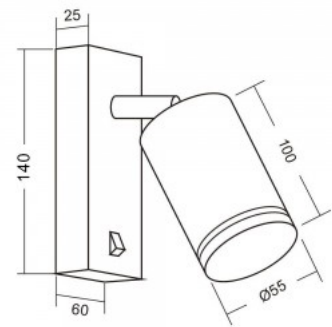

LED wall light SP718 black 230V GU10 IP20

Product code 16143

Supply voltage 230V
Maximum output 35W/1m
Socket GU10
Protection class IP20
Casing colour black
Casing material aluminum
Work environment indoor use
Certificates CE
Warranty 1 years

Switched wall light, surface-mounted.
The IP20 protection class allows the luminaire to be used only indoors. The direction of the lighting can be changed according to preference.

[Here you can find suitable light bulbs for the luminaire!](#)