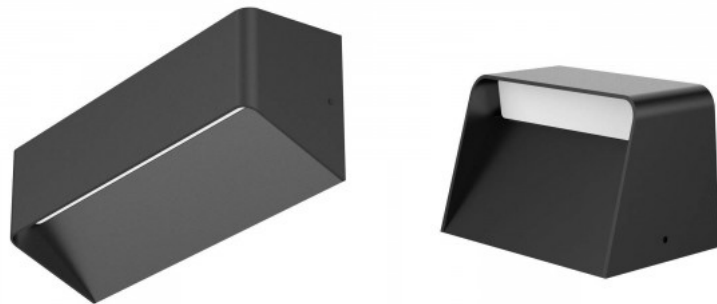

LED wall light PROLUMEN WL16 black 230V 18W 720lm 90° IP20 830

Product code 15350

Brand [PROLUMEN](#)
Supply voltage 230V
Power factor 0.90
Output 18W
Luminous flux 720lumens
Luminaire's efficiency lm79 40W
Correlated colour temperature warm white 3000K
Lens angle 90
Cri 80
Sdcm - macadam ellipses 6
Protection class IP20
Lifespan 50000h
Height 92.0mm
Width 100.0mm
Length 300.0mm
In box 12pcs
Casing colour black
Casing material aluminum
Impact resistance IK08
Work environment indoor use
Operation temperature -20 ~ 45°C
Certificates CE

Modern LED wall light. IP20 protection class allows the luminaire to be used only indoors. The 3000K light temperature adds warm white light to the room, making it suitable for various living spaces. It is especially ideal for corridor mood lighting! The lighting is directional in two directions, and if desired, the light direction can also be changed (up and/or down). Additionally, thanks to TRIAC technology, the luminaire can be dimmed. With proper use, the luminaire is energy-efficient, environmentally friendly, and has a very long lifespan (50,000 hours). Illuminate your world with LED House professionals - [check out our project portfolio here!](#)