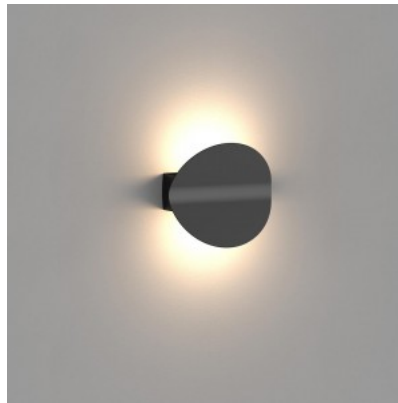

Casing colour black

Casing material aluminum + plastic

Impact resistance IK06

Work environment indoor use

Operation temperature -20 ~ 45°C

Certificates CE, RoHS

Warranty 5 years

Plant sprout-shaped LED wall light with adjustable light temperature! IP20 protection class allows the luminaire to be used only indoors. There is a button on the back of the luminaire that allows you to choose the light temperature: 3000K (warm white), 4000K (daylight), or 5700K (cool white). Additionally, the luminaire is equipped with TRIAC technology, allowing the user to adjust the light intensity in the room according to their preference. With proper use, the luminaire is energy-efficient, environmentally friendly, and has a very long lifespan (50,000 hours). Illuminate your world with LED House professionals - [check out our project portfolio here!](#)