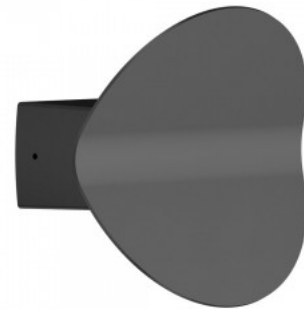

Casing colour black

Casing material aluminum + plastic

Impact resistance IK06

Work environment indoor use

Operation temperature -20 ~ 45°C

Certificates CE, RoHS

Warranty 5 years

Plant sprout-shaped LED wall light with adjustable light temperature! IP20 protection class allows the luminaire to be used only indoors. There is a button on the back of the luminaire that allows you to choose the light temperature: 3000K (warm white), 4000K (daylight), or 5700K (cool white). Additionally, the luminaire is equipped with TRIAC technology, allowing the user to adjust the light intensity in the room according to their preference. With proper use, the luminaire is energy-efficient, environmentally friendly, and has a very long lifespan (50,000 hours). Illuminate your world with LED House professionals - [check out our project portfolio here!](#)