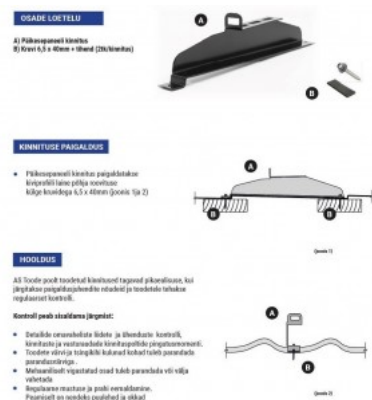

## Accessory Rail connector set C47 silver

**Product code 16495**

Brand [Novotegra](#)  
 Height 40.0mm  
 Width 52.0mm  
 Length 325.0mm  
 Weight 562 g  
 In box 10pcs  
 Casing colour silver  
 Casing material aluminium

## Accessory Roof hook set ZD 30 M12 silver

**Product code 16498**

Brand [Novotegra](#)  
 Height 30.0mm  
 Width 126.0mm  
 Length 200.0mm  
 Weight 354 g  
 In box 20pcs  
 Casing colour silver  
 Casing material aluminium

## Mounting clip roof profile for metal roof black

**Product code 16746**

Casing colour black  
 Includes seals and screws

## Accessory Short rail C24 with EPDM 385mm silver

**Product code 16505**

Brand [Novotegra](#)  
 Height 24.0mm  
 Width 52.0mm  
 Length 385.0mm  
 Weight 190 g  
 Casing colour silver  
 Casing material aluminium