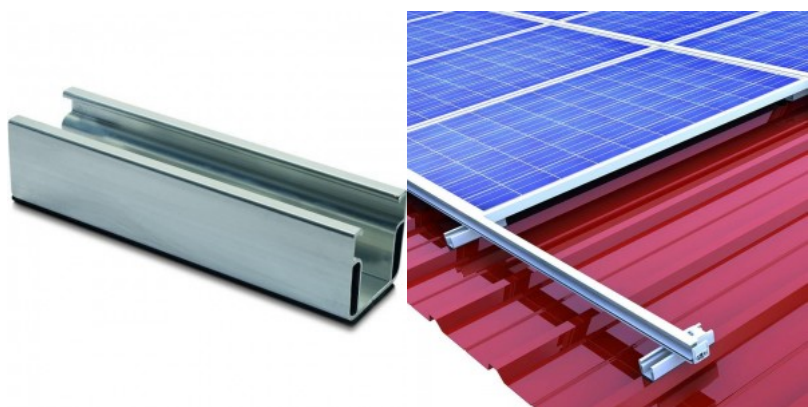

Accessory Short rail C47 with EPDM 200mm silver

Product code 16506

Brand [Novotegra](#)
Height 47.0mm
Width 52.0mm
Length 195.0mm
Weight 70 g
Casing colour silver
Casing material aluminium
Warranty 10 years