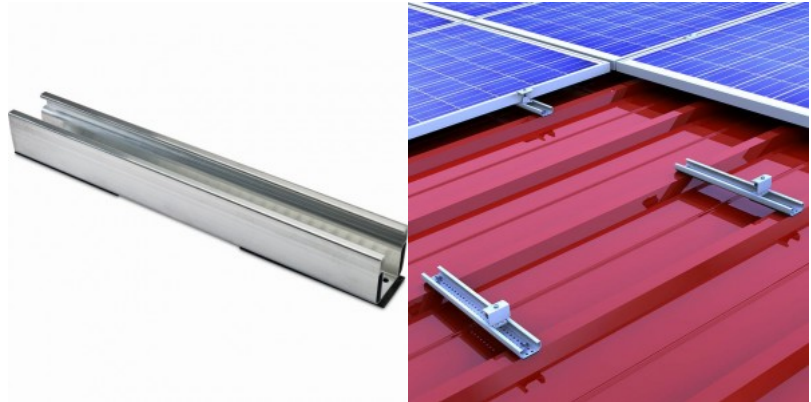

Accessory Short rail C47 with EPDM 385mm silver

Product code 16577

Brand [Novotegra](#)
Height 24.0mm
Width 52.0mm
Length 385.0mm
Weight 190 g
Casing colour silver
Casing material aluminium