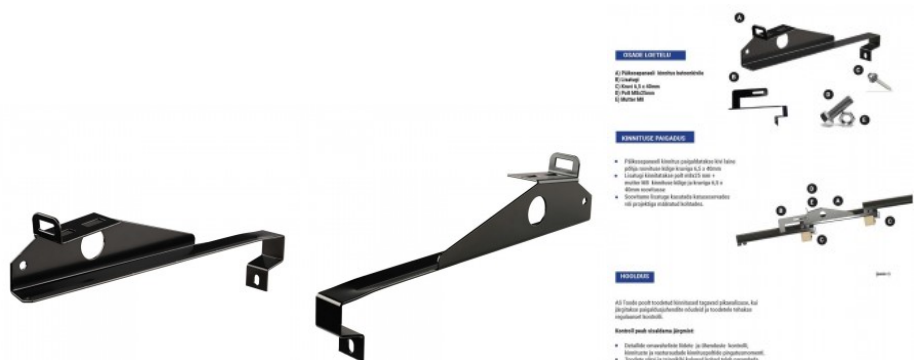

Mounting clip for wave-shaped concrete tile black

Product code 17902

Casing colour black
Includes seals and screws.