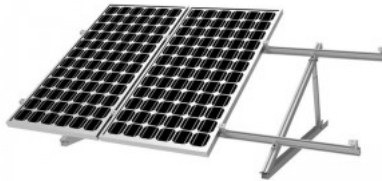

Triangular frame for solar panels 15-30° adjustable angle

Product code 16850

Height 800.0mm
Width 450.0mm
Length 1000.0mm
Weight 1600g
Casing material aluminum

Reinforced aluminum frame for solar panels with adjustable height. One set includes one frame and two panel mounting bolts. The frame can withstand a snow load of 1.5Kn/m² and wind speeds up to 35m/s.