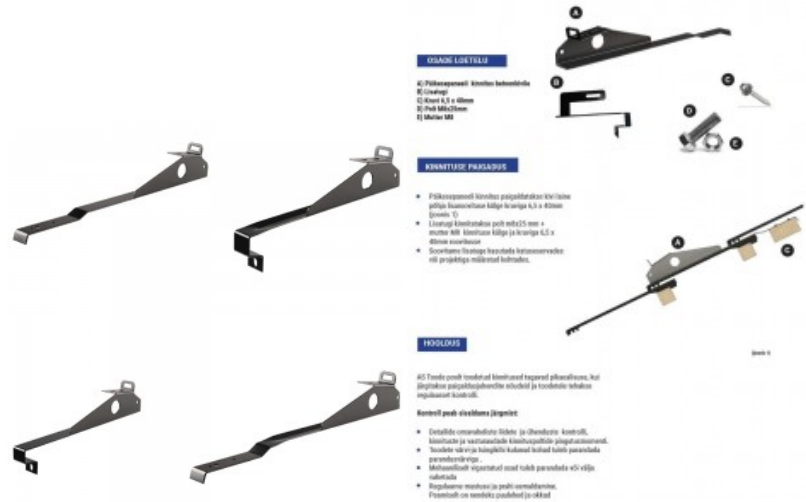

Mounting clip for wave-shaped concrete tile with additional batten black

Product code 17041

Casing colour black