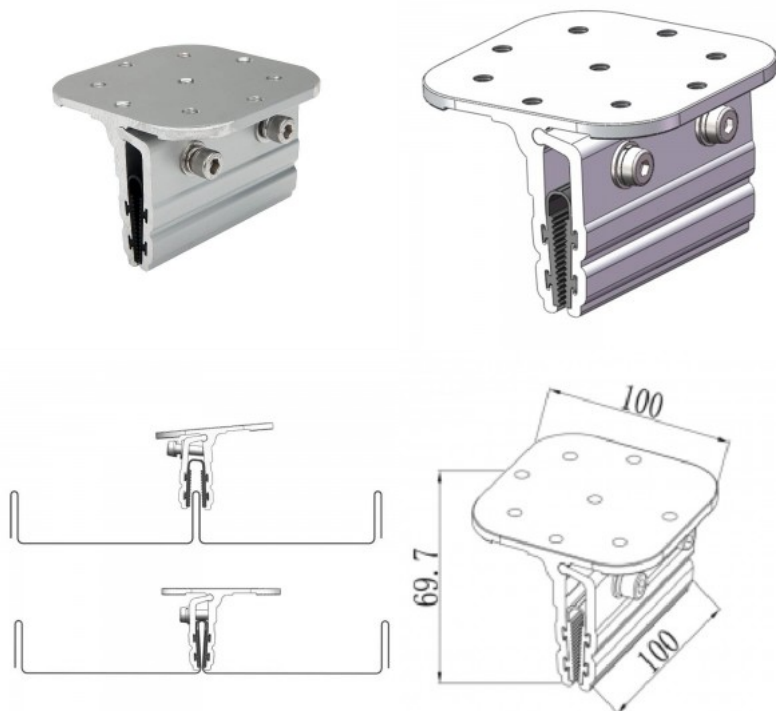

Height 63.0mm
Width 57.0mm
Length 80.0mm
Weight 20g
In box 50pcs
Casing colour black
Casing material aluminum

Accessory Cross rail connector set C M14 silvery

Product code 16589

Weight 50g
In box 50pcs
Casing colour silvery
Casing material aluminum

Accessory End clamp 30-42 Set C black

Product code 16496

Height 10.0mm
Width 24.0mm
Length 52.0mm
Weight 54g
In box 20pcs
Casing colour black
Casing material aluminum

Mounting clip for wave-shaped concrete tile black

Height 70.0mm
Width 100.0mm
Length 100.0mm
Weight 386g
Casing material aluminum

Screws SUS304 stainless steel,
housing aluminum 6005-T5

Accessory Middle clamp 30-42 Set C black

Product code 16497

Height 10.0mm
Width 33.0mm
Length 52.0mm
Weight 51g
In box 20pcs
Casing colour black
Casing material aluminum

Accessory Rail connector set C47 S set silvery

Product code 16534

In box 10set
Casing colour silvery
Casing material aluminum

Accessory Rail connector set C47 silvery

Product code 16495

Height 40.0mm
Width 52.0mm
Length 325.0mm
Weight 562g
In box 10pcs
Casing colour silvery
Casing material aluminum