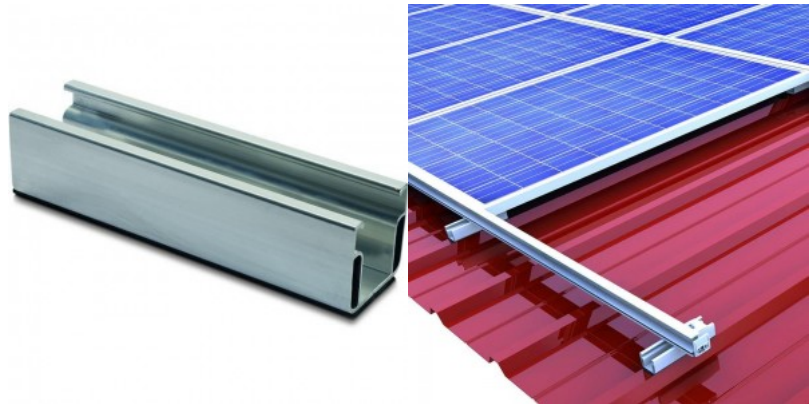

Accessory Short rail C47 with EPDM 200mm silvery

Product code 16506

Height 47.0mm
Width 52.0mm
Length 195.0mm
Weight 70g
Casing colour silvery
Casing material aluminum
Warranty 10 years

Accessory Short rail C47 with EPDM 385mm silvery

Product code 16577

Height 24.0mm
Width 52.0mm
Length 385.0mm
Weight 190g
Casing colour silvery
Casing material aluminum