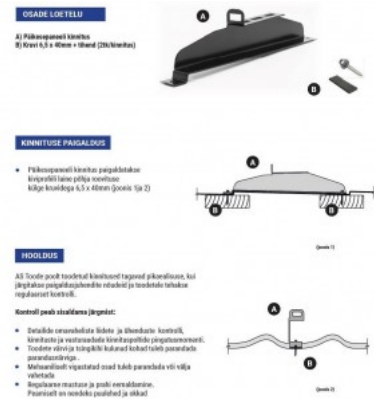

Accessory Rail connector set C47 S set silvery

Product code 16534

In box 10set
Casing colour silvery
Casing material aluminum

Accessory Rail connector set C47 silvery

Product code 16495

Height 40.0mm
Width 52.0mm
Length 325.0mm
Weight 562g
In box 10pcs
Casing colour silvery
Casing material aluminum

Accessory Roof hook set ZD 30 M12 silvery

Product code 16498

Height 30.0mm
Width 126.0mm
Length 200.0mm
Weight 354g
In box 20pcs
Casing colour silvery
Casing material aluminum

Mounting clip roof profile for metal roof black

Product code 16746

Casing colour black
Includes seals and screws

Accessory Short rail C24 with EPDM 385mm silvery

Product code 16505

Height 24.0mm
Width 52.0mm
Length 385.0mm
Weight 190g
Casing colour silvery
Casing material aluminum