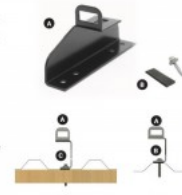

D. PÄIKESEPANEELIDE SIINIDE KINNITAMINE TRAPETSPROFILIDELE

OSAKE LOETELU

KINNITUSE PAIGALDUS

RAHULDUS