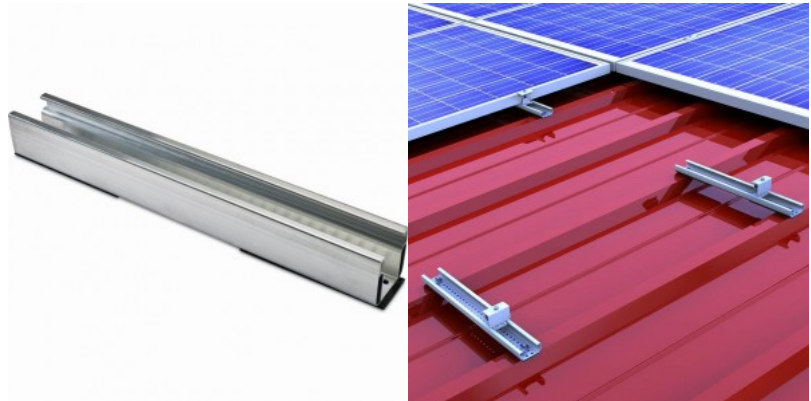

Accessory Short rail C47 with EPDM 200mm silvery

Product code 16506

Height 47.0mm
Width 52.0mm
Length 195.0mm
Weight 70g
Casing colour silvery
Casing material aluminum
Warranty 10 years

Accessory Short rail C47 with EPDM 385mm silvery

Product code 16577

Height 24.0mm
Width 52.0mm
Length 385.0mm
Weight 190g
Casing colour silvery
Casing material aluminum

Mounting clip siini kinnitus trapetsprofilile black

Product code 16872

Casing colour black

D. PÄIKESEPANEELIDE SIINIDE KINNITAMINE TRAPETSPROFILIDELE

OSAKE LOETELU

KINNITUSE PAIGALDUS

RAHULDUS