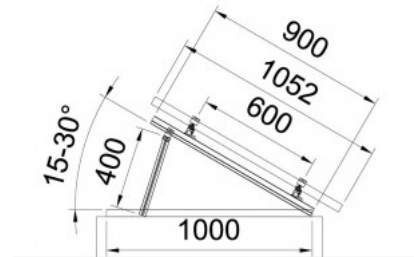

Triangular frame for solar panels 15-30° adjustable angle

Product code 16850

Height 800.0mm
Width 450.0mm
Length 1000.0mm
Weight 1600g
Casing material aluminum

Reinforced aluminum frame for solar panels with adjustable height. One set includes one frame and two panel mounting bolts. The frame can withstand a snow load of 1.5Kn/m² and wind speeds up to 35m/s.

Screw 8x100

Product code 16508

Width 8.0mm
Length 100.0mm
Weight 25g
In box 50pcs
Casing material steel

Screw 8x140

Product code 16509

Width 8.0mm
Length 140.0mm
Weight 30g
In box 50pcs
Casing material steel

Accessory C-rail 47-2 5.40m silvery

Product code 16494

Height 47.0mm
Width 52.0mm
Length 5400.0mm
Weight 4339g
In box 10pcs
Casing colour silvery
Casing material aluminum

End cup C47 black

Product code 16499

Height 63.0mm
Width 57.0mm
Length 80.0mm
Weight 20g
In box 50pcs
Casing colour black
Casing material aluminum

Accessory Cross rail connector set C M14 silvery

Product code 16589

Weight 50g
In box 50pcs
Casing colour silvery
Casing material aluminum