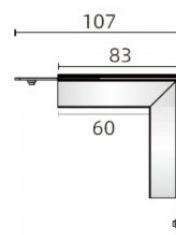

L-shaped corner for 48V power track.