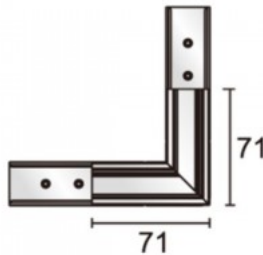

Power track POWERGEAR L PROFILE CONNECTOR FLAT RIGHT PRO-N135FR-B black 48V

Product code 17544

Brand [POWERGEAR](#)

Supply voltage 48V

Height 71.0mm

Length 71.0mm

In package 1pc

In box 12pcs

Casing colour black

Work environment indoor use

Busbar corner connector for finishing.
Use together with Powergear L-
shaped connector.

Power track POWERGEAR L PROFILE CONNECTOR FLAT RIGHT PRO-N135FR-W white 48V

Product code 17545

Brand [POWERGEAR](#)

Supply voltage 48V

Height 71.0mm

Length 71.0mm

In package 1pc

In box 12pcs

Casing colour white

Work environment indoor use