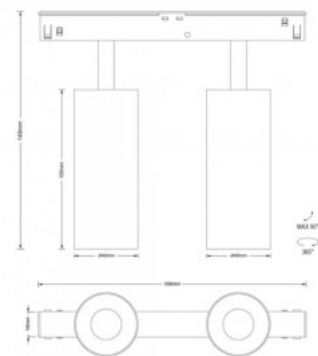

Track light Karizma Luce Dea Juno duo Q2 XS Dali 2X14W, 2X500lm white / golden 48V 34° IP20 DALI 930

Product code 22058 DALI dimmable

Brand [Karizma Luce](#)
Supply voltage 48V
Dimmable DALI
Correlated colour temperature warm white 3000K
Lens angle 34
Cri 90
Protection class IP20
Height 100.0mm
Diameter 40.0mm
Casing colour white / golden
Casing material aluminium
Work environment indoor use
Warranty 5 years