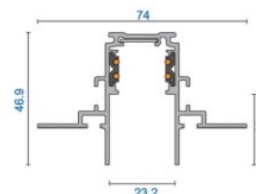

High-quality 48V recessed power track for track light installation. The magnetic mounting mechanism allows for quick and safe installation of the power track, avoiding complex wire connections. This ensures a safe power source, making it an ideal choice for both residential and commercial spaces where quality and reliable lighting are important. Improve the quality of light in your everyday life and choose a top-notch lighting solution from [the LED house product range!](#)