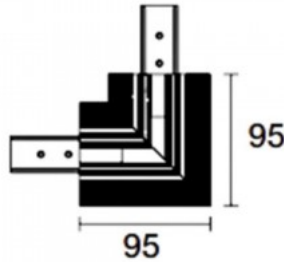

Power track POWERGEAR L RECESSED PROFILE CONNECTOR FLAT LEFT PRO-RN135FL-B black 48V

Product code 17549

Brand [POWERGEAR](#)

Supply voltage 48V

Height 95.0mm

Length 95.0mm

In package 1pc

In box 20pcs

Casing colour black

Work environment indoor use

Busbar corner connector for finishing.
Use together with Powergear L-
shaped connector.

Power track POWERGEAR L RECESSED PROFILE CONNECTOR FLAT RIGHT PRO-RN135FR-B black 48V

Product code 17550

Brand [POWERGEAR](#)

Supply voltage 48V

Height 95.0mm

Length 95.0mm

In package 1pc

In box 20pcs

Casing colour black

Work environment indoor use