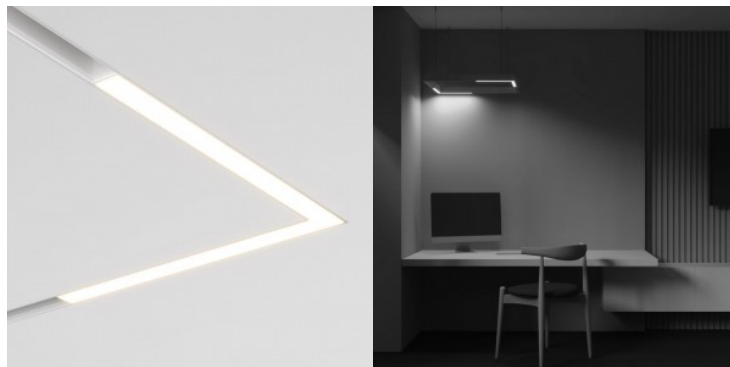

Track light Maytoni Exility Bases Angle white 48V 24W 1310lm 120° IP20 930

Product code 20146

Brand Maytoni
Supply voltage 48V
Output 24W
Luminous flux 1310lumens
Luminaire's efficiency lm79 55W
Correlated colour temperature warm
white 3000K
Lens angle 120
Cri 90
Protection class IP20
Lifespan 50000h
Height 44.0mm
Width 22.0mm
Length 302.0mm
Weight 360 g
Package weight 490 g
In package 1pc
Casing colour white
Casing material aluminium
Warranty 5 years