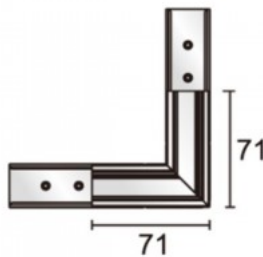

Power track POWERGEAR L PROFILE CONNECTOR FLAT LEFT PRO-N135FL-B black 48V

Product code 17548

Brand [POWERGEAR](#)

Supply voltage 48V

Height 71.0mm

Length 71.0mm

In package 1pc

In box 12pcs

Casing colour black

Work environment indoor use

Busbar corner connector for finishing.
Use together with Powergear L-
shaped connector.

Power track POWERGEAR L PROFILE CONNECTOR FLAT LEFT PRO-N135FL-W white 48V

Product code 17547

Brand [POWERGEAR](#)

Supply voltage 48V

Height 71.0mm

Length 71.0mm

In package 1pc

In box 12pcs

Casing colour white

Work environment indoor use