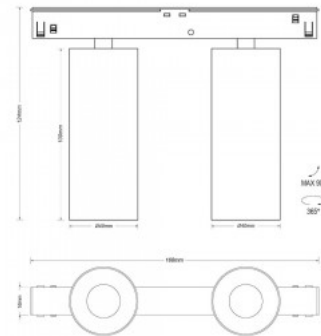

Track light Karizma Luce Dea Juno duo Q2 XS BT Casambi 2X14W, 2X500lm white / black 48V 34° IP20 CASAMBI 930

Product code 21989 CASAMBI dimmable

Brand [Karizma Luce](#)
Supply voltage 48V
Dimmable CASAMBI
Correlated colour temperature warm white 3000K
Lens angle 34
Cri 90
Protection class IP20
Height 100.0mm
Diameter 40.0mm
Casing colour white / black
Casing material aluminium
Work environment indoor use
Warranty 5 years