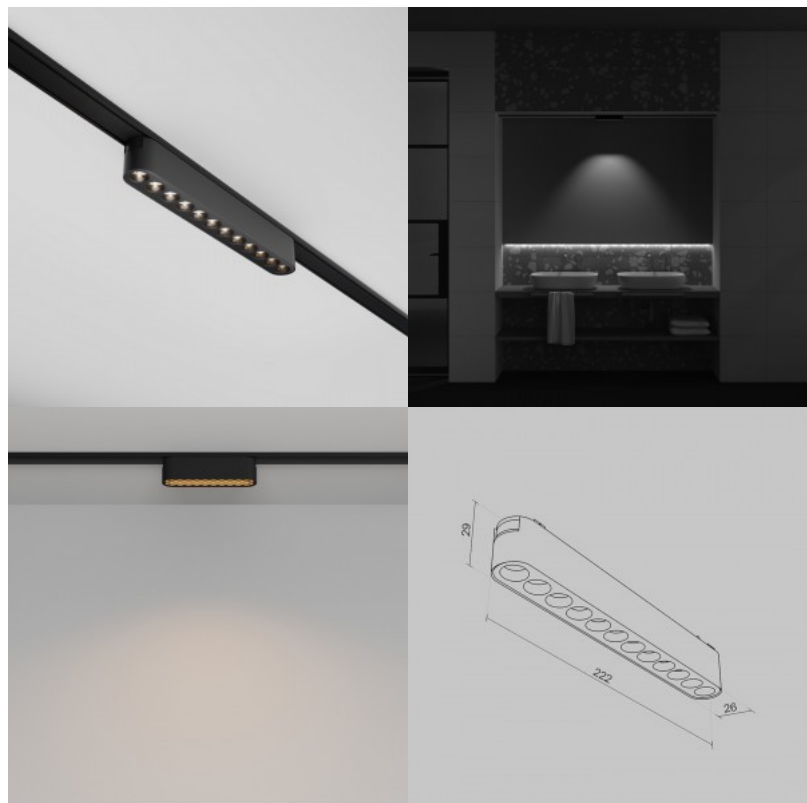

The Points track luminaire is a stylish and functional lighting option that will be perfect for both office and residential environments. It is designed to create an intricate light architecture with accents, allowing you to emphasize the important elements of a space. Its modern and minimalist design and universal color choice help it blend perfectly into any interior. The luminaire is made of strong aluminum, which makes it durable and reliable. It features an optical system that produces a "light from nowhere" effect. The luminaires are available in a classic black color, making them a versatile choice for various interior decorating styles. Their compact, elegant outlines are ideal for organizing lighting in various spaces. The solution is compatible with the S35 track system, making it easy to install and integrate into existing lighting architecture. The lights are designed to meet modern energy efficiency standards. Compatibility with a track system makes the installation process easy and quick. The product is covered by a 5-year warranty, and we offer technical support.