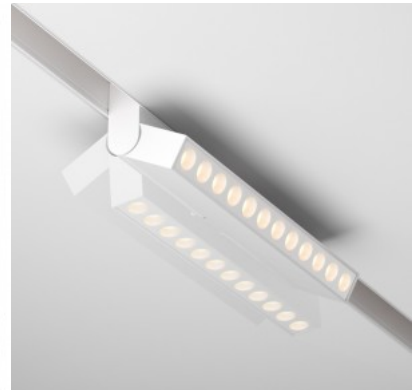

Track light Maytoni Exility Points Rot white 12W CRI90 36° IP20 DALI 2700K-6000K warm + cold white

Product code 21716 DALI dimmable

Brand Maytoni
Dimmable DALI
Output 12W
Correlated colour temperature warm
+ cold white 2700K-6000K
Lens angle 36
Cri 90
Protection class IP20
Lifespan 50000h
Height 107.0mm
Width 221.0mm
Length 23.0mm
Casing colour white
Casing material aluminium
Work environment indoor use
Warranty 5 years

The solution is perfect for illuminating homes and workplaces, creating a warm ambiance. Its contemporary, streamlined aesthetic is versatile for diverse spaces. The luminaire's high-quality aluminum housing ensures reliability and longevity. It features a rotary mechanism for directional lighting and a recessed light source adjustable to a range of color temperatures between 2700K and 6000K, and it supports DALI dimming. Available in black and white, this design is easy to match with your interior style. Its streamlined and efficient design seamlessly fits into ceiling installations. The recessed light source offers soft and evenly distributed illumination, while the rotary mechanism lets you adjust the light angle as needed. The luminaire consumes very little energy and will last for a long time. The product is covered by a 5-year warranty, and we offer technical support.