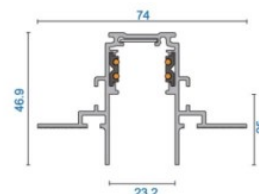

High-quality 48V recessed power track for track light installation. The magnetic mounting mechanism allows for quick and safe installation of the power track, avoiding complex wire connections. This ensures a safe power source, making it an ideal choice for both residential and commercial spaces where quality and reliable lighting are important. Improve the quality of light in your everyday life and choose a top-notch lighting solution from [the LED house product range!](#)