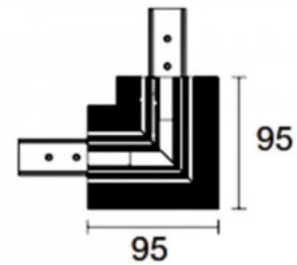

Power track POWERGEAR L RECESSED PROFILE CONNECTOR FLAT RIGHT PRO-RN135FR-W white 48V

Product code 17551

Brand [POWERGEAR](#)

Supply voltage 48V

Height 95.0mm

Length 95.0mm

In package 1pc

In box 20pcs

Casing colour white

Work environment indoor use