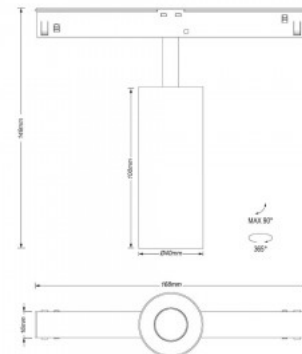

Track light Karizma Luce Dea Juno Q2 XS BT Casambi black 48V 7W 500lm 34° IP20 CASAMBI 930

**Product code 22886 CASAMBI
dimnable**

Brand [Karizma Luce](#)
Supply voltage 48V
Dimmable CASAMBI
Output 7W
Luminous flux 500lumens
Luminaire's efficiency lm79 71W
Correlated colour temperature warm
white 3000K
Lens angle 34
Cri 90
Protection class IP20
Height 134.0mm
Diameter 40.0mm
Casing colour black
Casing material aluminium
Work environment indoor use
Warranty 5 years