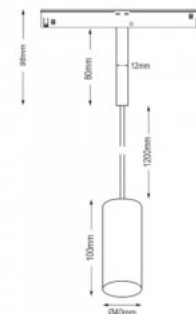

Track light Karizma Luce Linea-Q1/Q2 S Opal white 48V 14W 850lm 90° IP20 DALI 930

Product code 22753 DALI dimmable

Brand [Karizma Luce](#)

Supply voltage 48V

Dimmable DALI

Output 14W

Luminous flux 850lumens

Luminaire's efficiency lm79 61W

Correlated colour temperature warm
white 3000K

Lens angle 90

Cri 90

Protection class IP20

Height 25.0mm

Width 218.0mm

Length 22.0mm

Casing colour white

Casing material aluminium

Work environment indoor use

Track light Karizma Luce Vesta-Q1/Q2 XS black / golden 48V 7W 500lm 34° IP20 DALI 930

Product code 20766 DALI dimmable

Brand [Karizma Luce](#)

Supply voltage 48V

Dimmable DALI

Output 7W

Luminous flux 500lumens

Luminaire's efficiency lm79 71W

Correlated colour temperature warm
white 3000K

Lens angle 34

Cri 90

Protection class IP20

Height 1200.0mm

Diameter 40.0mm

Casing colour black / golden

Casing material aluminium

Work environment indoor use

Warranty 5 years