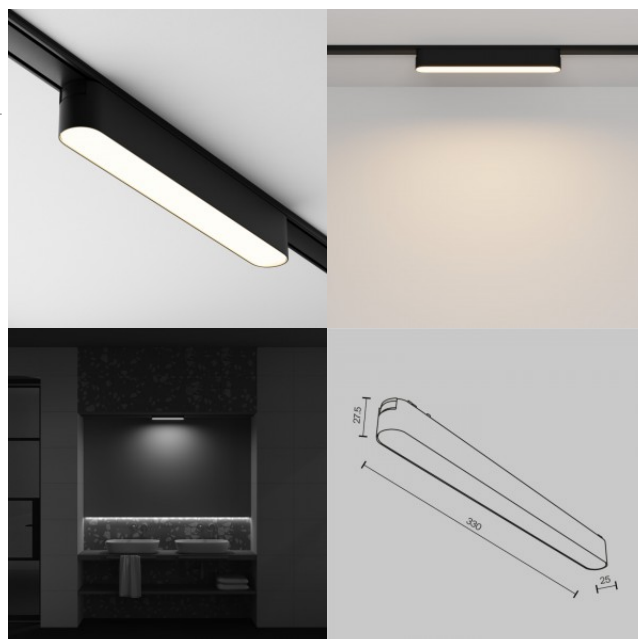

Track light Maytoni Radity Basis black 16W 900lm 120° IP20 930

Product code 21804

Brand Maytoni
Output 16W
Luminous flux 900lumens
Luminaire's efficiency lm79 56W
Correlated colour temperature warm white 3000K
Lens angle 120
Cri 90
Protection class IP20
Lifespan 50000h
Height 28.0mm
Width 25.0mm
Length 330.0mm
Casing colour black
Casing material aluminium
Work environment indoor use
Warranty 5 years