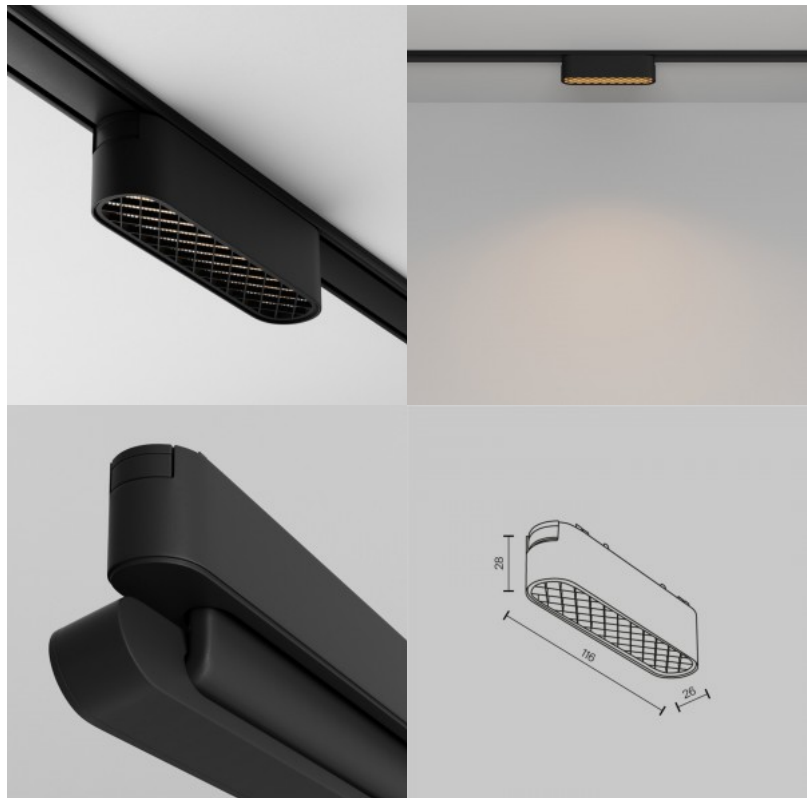

Product code 21812

Brand Maytoni
Supply voltage 48V
Output 6W
Luminous flux 90lumens
Luminaire's efficiency lm79 15W
Correlated colour temperature pure white 4000K
Lens angle 60
Cri 90
Protection class IP20
Lifespan 50000h
Height 28.0mm
Width 26.0mm
Length 116.0mm
Casing colour black
Casing material aluminium
Work environment indoor use
Warranty 5 years

The efficient Basis track luminaires are made of high-quality extruded aluminum and have a matte polycarbonate diffuser, ensuring reliability and stylish looks. Designed for general lighting, they are perfect for both commercial and residential settings. This modern design with a unique texture seamlessly integrates into any interior. The luminaire has a durable aluminum housing, and its diffuser is made of high-quality matte polycarbonate. SANAN LEDs. The 60-degree diffusion angle and Ra 90 color rendering index ensure high-quality lighting. The lights are available in white or black and white finish, allowing you to create attractive combinations. The lights have a 3000K or 4000K color temperature. Energy-efficient LEDs are designed to consume less power while maintaining high levels of brightness. The luminaire is very easy to install, which makes it a great choice for both professionals and DIY enthusiasts.