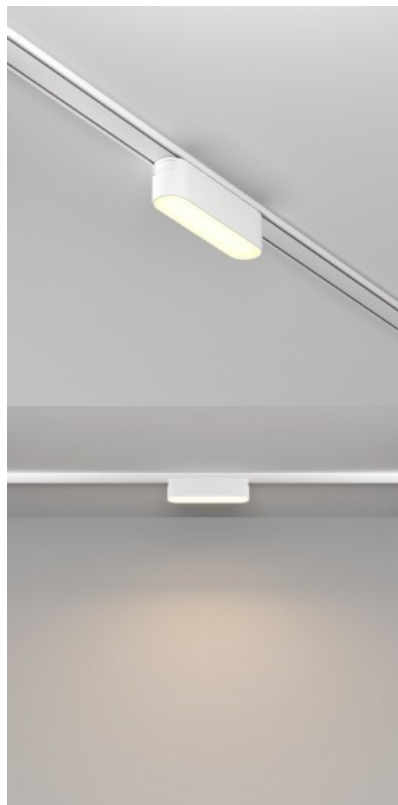

Track light Maytoni Radity Basis white 48V 6W 450lm 120° IP20 930

Product code 21808

Brand Maytoni
Supply voltage 48V
Output 6W
Luminous flux 450lumens
Luminaire's efficiency lm79 75W
Correlated colour temperature warm white 3000K
Lens angle 120
Cri 90
Protection class IP20
Lifespan 50000h
Height 28.0mm
Width 26.0mm
Length 116.0mm
Casing colour white
Casing material aluminium
Work environment indoor use
Warranty 5 years

The efficient Basis track luminaires are made of high-quality extruded aluminum and have a matte polycarbonate diffuser, ensuring reliability and stylish looks. Designed for general lighting, they are perfect for both commercial and residential settings. This modern design seamlessly integrates into any interior. The luminaire has a durable aluminum housing, and its diffuser is made of high-quality matte polycarbonate. SANAN LEDs. The 120-degree diffusion angle and Ra 90 color rendering index ensure high-quality lighting. The lights are available in white or black finish, allowing you to create attractive combinations. The lights have a 3000K or 4000K color temperature. Energy-efficient LEDs are designed to consume less power while maintaining high levels of brightness. The luminaire is very easy to install, which makes it a great choice for both professionals and DIY enthusiasts.