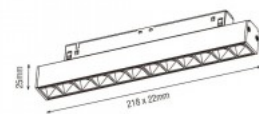

Track light Karizma Luce Linea-Q1/Q2 S Lente BT Casambi white 48V 14W 1000lm 30° IP20 CASAMBI 930

**Product code 21990 CASAMBI
dimmable**

Brand [Karizma Luce](#)
Supply voltage 48V
Dimmable CASAMBI
Output 14W
Luminous flux 1000lumens
Luminaire's efficiency lm79 71W
Correlated colour temperature warm
white 3000K
Lens angle 30
Cri 90
Protection class IP20
Height 25.0mm
Width 218.0mm
Length 22.0mm
Casing colour white
Casing material aluminium
Work environment indoor use