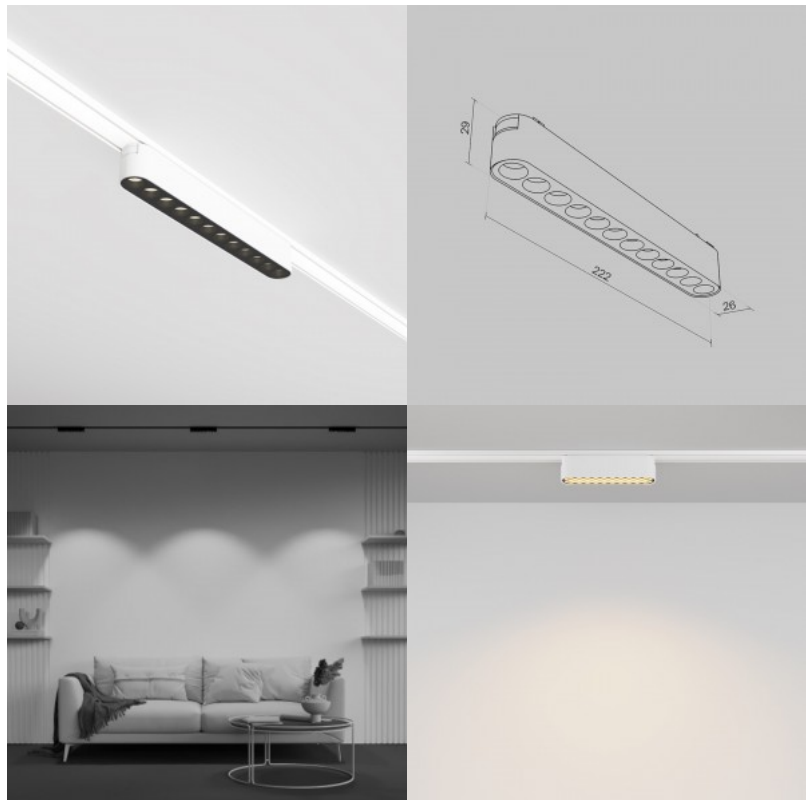

Product code 21823

Brand Maytoni
Supply voltage 48V
Output 12W
Luminous flux 1400lumens
Luminaire's efficiency lm79 117W
Correlated colour temperature pure white 4000K
Lens angle 36
Cri 90
Protection class IP20
Lifespan 50000h
Height 29.0mm
Width 26.0mm
Length 222.0mm
Casing colour white
Casing material aluminium
Work environment indoor use
Warranty 5 years

The Points track luminaire is a stylish and functional lighting option that will be perfect for both office and residential environments. It is designed to create an intricate light architecture with accents, allowing you to emphasize the important elements of a space. Its modern and minimalist design and universal color choice help it blend perfectly into any interior. The luminaire is made of strong aluminum, which makes it durable and reliable. It features an optical system that produces a "light from nowhere" effect. The luminaires are available in a classic black color, making them a versatile choice for various interior decorating styles. Their compact, elegant outlines are ideal for organizing lighting in various spaces. The solution is compatible with the S35 track system, making it easy to install and integrate into existing lighting architecture. The lights are designed to meet modern energy efficiency standards. Compatibility with a track system makes the installation process easy and quick.