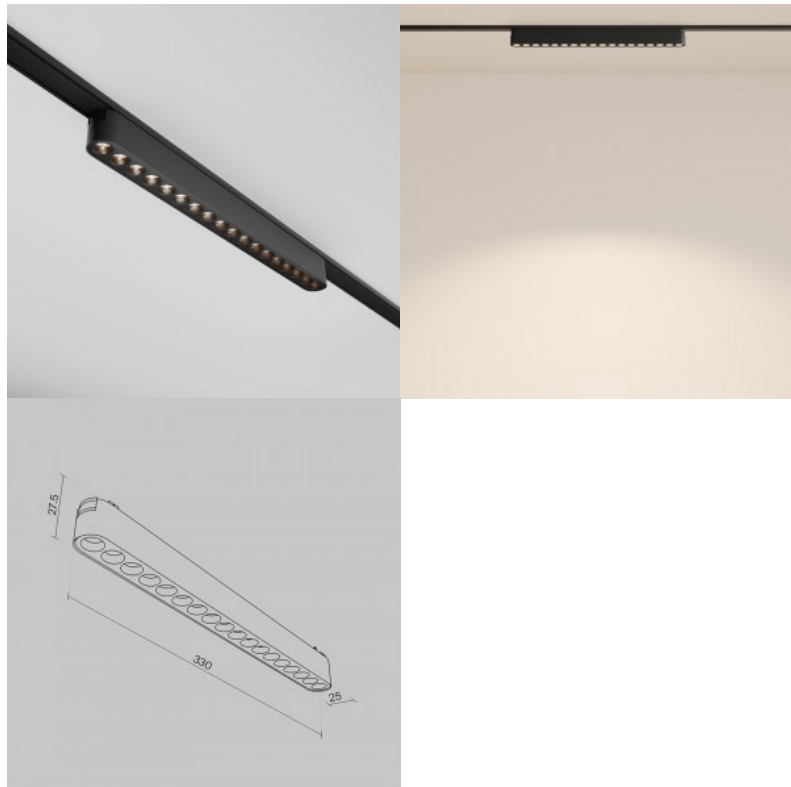

The Points track luminaire is a stylish and functional lighting option that will be perfect for both office and residential environments. It is designed to create an intricate light architecture with accents, allowing you to emphasize the important elements of a space. Its modern and minimalist design and universal color choice help it blend perfectly into any interior. The luminaire is made of strong aluminum, which makes it durable and reliable. It features an optical system that produces a "light from nowhere" effect. The luminaires are available in a classic black color, making them a versatile choice for various interior decorating styles. Their compact, elegant outlines are ideal for organizing lighting in various spaces. The solution is compatible with the S35 track system, making it easy to install and integrate into existing lighting architecture. The lights are designed to meet modern energy efficiency standards. Compatibility with a track system makes the installation process easy and quick. The product is covered by a 5-year warranty, and we offer technical support.