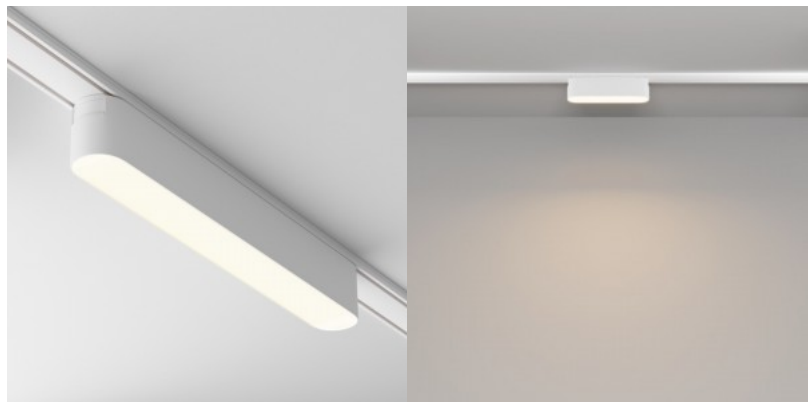

Track light Maytoni Radity Basis white 48V 12W 950lm 120° IP20 930

Product code 21801

Brand Maytoni
Supply voltage 48V
Output 12W
Luminous flux 950lumens
Luminaire's efficiency lm79 79W
Correlated colour temperature warm
white 3000K
Lens angle 120
Cri 90
Protection class IP20
Lifespan 50000h
Height 29.0mm
Width 26.0mm
Length 222.0mm
Casing colour white
Casing material aluminium
Work environment indoor use
Warranty 5 years

The efficient Basis track luminaires are made of high-quality extruded aluminum and have a matte polycarbonate diffuser, ensuring reliability and stylish looks. Designed for general lighting, they are perfect for both commercial and residential settings. This modern design seamlessly integrates into any interior. The luminaire has a durable aluminum housing, and its diffuser is made of high-quality matte polycarbonate. SANAN LEDs. The 120-degree diffusion angle and Ra 90 color rendering index ensure high-quality lighting. The lights are available in white or black finish, allowing you to create attractive combinations. The lights have a 3000K or 4000K color temperature. Energy-efficient LEDs are designed to consume less power while maintaining high levels of brightness. The luminaire is very easy to install, which makes it a great choice for both professionals and DIY enthusiasts.