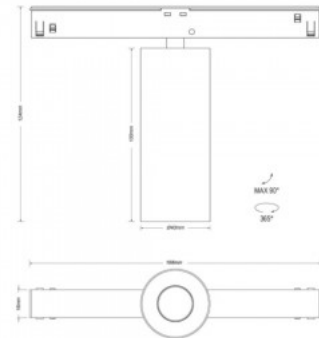

Track light Karizma Luce Dea Juno-Q1 XS black 48V 7W 500lm 34° IP20 930

Product code 22914

Brand [Karizma Luce](#)

Supply voltage 48V

Output 7W

Maximum output 7W/1m

Luminous flux 500lumens

Luminaire's efficiency lm79 71W

Correlated colour temperature warm
white 3000K

Lens angle 34

Cri 90

Protection class IP20

Height 124.0mm

Width 168.0mm

Casing colour black

Casing material aluminium

Work environment indoor use

Warranty 5 years

Track light Karizma Luce Dea Juno-Q1 XS white 48V 7W 500lm 34° IP20 930

Product code 22913

Brand [Karizma Luce](#)

Supply voltage 48V

Output 7W

Maximum output 7W/1m

Luminous flux 500lumens

Luminaire's efficiency lm79 71W

Correlated colour temperature warm
white 3000K

Lens angle 34

Cri 90

Protection class IP20

Height 124.0mm

Width 168.0mm

Casing colour white

Casing material aluminium

Work environment indoor use

Warranty 5 years