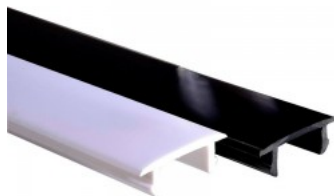

Cover for recessed track.