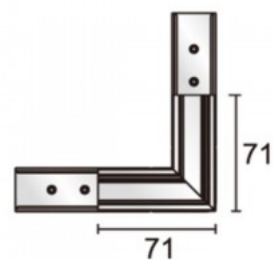

Busbar corner connector for finishing.
Use together with Powergear L-
shaped connector.