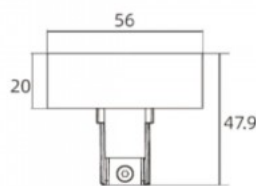

LED track light PROLUMEN Amigo black 48V 20W 1620lm 60° IP20 DALI 930