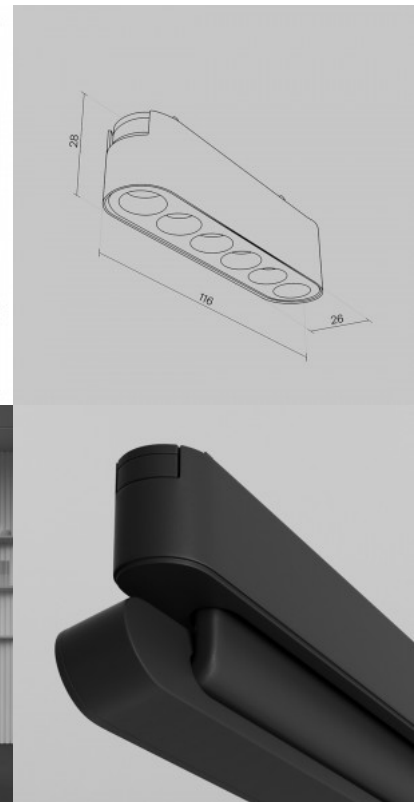

Product code 21819

Brand Maytoni
Supply voltage 48V
Output 6W
Luminous flux 700lumens
Luminaire's efficiency lm79 117W
Correlated colour temperature pure white 4000K
Lens angle 36
Cri 90
Protection class IP20
Lifespan 50000h
Height 28.0mm
Width 26.0mm
Length 116.0mm
Casing colour black
Casing material aluminium
Work environment indoor use
Warranty 5 years

About series Points The Points track luminaire is a stylish and functional lighting option that will be perfect for both office and residential environments. It is designed to create an intricate light architecture with accents, allowing you to emphasize the important elements of a space. Its modern and minimalist design and universal color choice help it blend perfectly into any interior. The luminaire is made of strong aluminum, which makes it durable and reliable. It features an optical system that produces a "light from nowhere" effect. The luminaires are available in a classic black color, making them a versatile choice for various interior decorating styles. Their compact, elegant outlines are ideal for organizing lighting in various spaces. The solution is compatible with the S35 track system, making it easy to install and integrate into existing lighting architecture. The lights are designed to meet modern energy efficiency standards. Compatibility with a track system makes the installation process easy and quick.