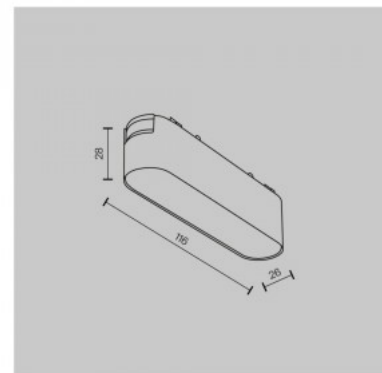

Track light Maytoni Radity Basis white 48V 6W 450lm 120° IP20 930

Product code 21808

Brand Maytoni
Supply voltage 48V
Output 6W
Luminous flux 450lumens
Luminaire's efficiency lm79 75W
Correlated colour temperature warm white 3000K
Lens angle 120
Cri 90
Protection class IP20
Lifespan 50000h
Height 28.0mm
Width 26.0mm
Length 116.0mm
Casing colour white
Casing material aluminium
Work environment indoor use
Warranty 5 years

The efficient Basis track luminaires are made of high-quality extruded aluminum and have a matte polycarbonate diffuser, ensuring reliability and stylish looks. Designed for general lighting, they are perfect for both commercial and residential settings. This modern design seamlessly integrates into any interior. The luminaire has a durable aluminum housing, and its diffuser is made of high-quality matte polycarbonate. SANAN LEDs. The 120-degree diffusion angle and Ra 90 color rendering index ensure high-quality lighting. The lights are available in white or black finish, allowing you to create attractive combinations. The lights have a 3000K or 4000K color temperature. Energy-efficient LEDs are designed to consume less power while maintaining high levels of brightness. The luminaire is very easy to install, which makes it a great choice for both professionals and DIY enthusiasts.