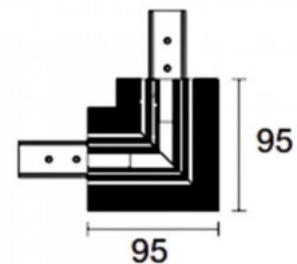

Power track POWERGEAR L RECESSED PROFILE CONNECTOR FLAT RIGHT PRO-RN135FR-W white 48V

Product code 17551

Brand [POWERGEAR](#)

Supply voltage 48V

Height 95.0mm

Length 95.0mm

In package 1pc

In box 20pcs

Casing colour white

Work environment indoor use