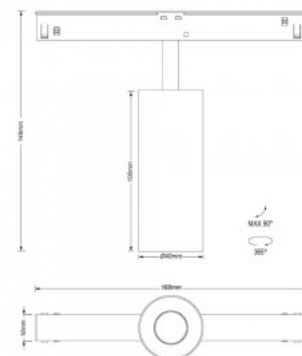

Track light Karizma Luce Dea Juno Q2 XS BT Casambi white / black 48V 7W 500lm 34° IP20 CASAMBI 930

**Product code 21988 CASAMBI
dimnable**

Brand [Karizma Luce](#)
Supply voltage 48V
Dimmable CASAMBI
Output 7W
Luminous flux 500lumens
Luminaire's efficiency lm79 71W
Correlated colour temperature warm
white 3000K
Lens angle 34
Cri 90
Protection class IP20
Height 134.0mm
Diameter 40.0mm
Casing colour white / black
Casing material aluminium
Work environment indoor use
Warranty 5 years