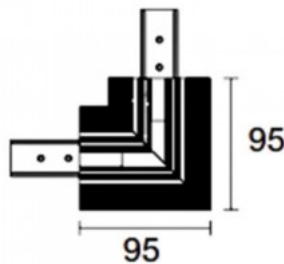

Busbar corner connector for finishing.
Use together with Powergear L-
shaped connector.