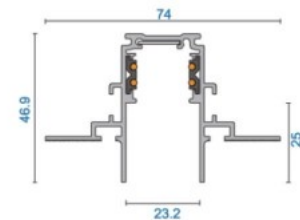

Power track POWERGEAR 2m Track PRO-RN120-B black 48V

Product code 17533

Brand [POWERGEAR](#)
Supply voltage 48V
Length 3000.0mm
In package 1pc
In box 6pcs
Casing colour black

High-quality 48V recessed power track for track light installation. The magnetic mounting mechanism allows for quick and safe installation of the power track, avoiding complex wire connections. This ensures a safe power source, making it an ideal choice for both residential and commercial spaces where quality and reliable lighting are important. Improve the quality of light in your everyday life and choose a top-notch lighting solution from [the LED house product range!](#)

Power track POWERGEAR 2m Track PRO-RN120-W white 48V

Product code 17528

Brand [POWERGEAR](#)
Supply voltage 48V
Height 46.9mm
Width 23.2mm
Length 2000.0mm
In package 1pc
In box 8pcs
Casing colour white