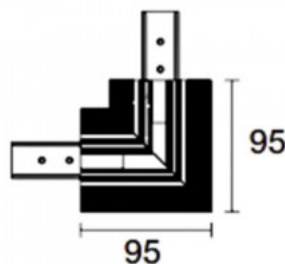

Brand [POWERGEAR](#)
Supply voltage 48V
Height 16.0mm
Width 16.0mm
Length 144.0mm
In package 1pc
In box 15pcs
Casing colour black
Work environment indoor use
Certificates CE

48V busbar connector. Compatible with magnetic POWERGEAR busbars. Extendable busbar length up to 30 meters.

Supply voltage 48V

Height 95.0mm

Length 95.0mm

In package 1pc

In box 20pcs

Casing colour black

Work environment indoor use

Busbar corner connector for finishing.
Use together with Powergear L-
shaped connector.