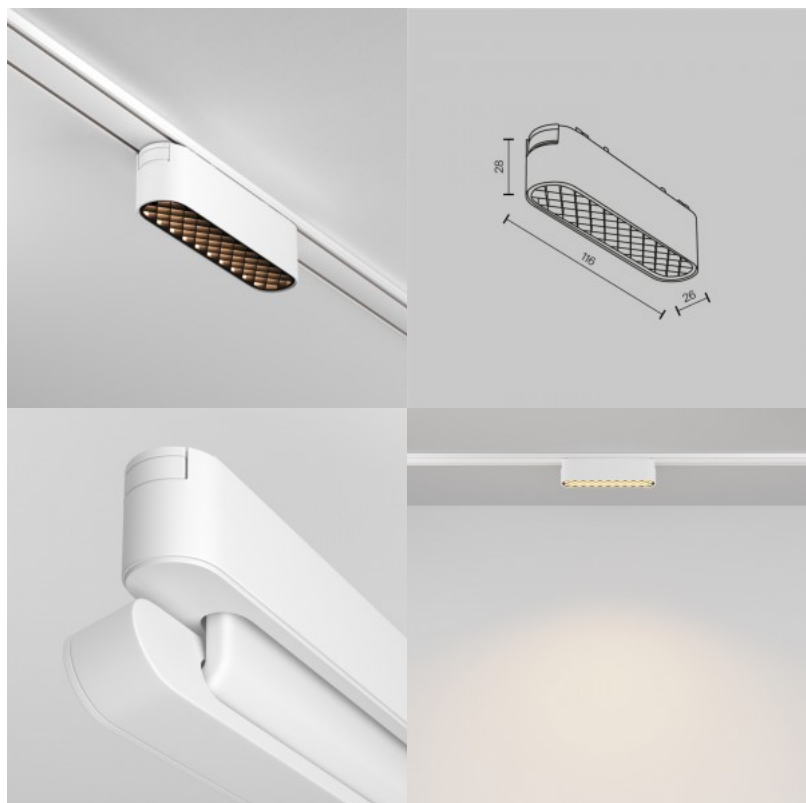

Product code 21811

Brand Maytoni
Output 6W
Luminous flux 90lumens
Luminaire's efficiency lm79 15W
Correlated colour temperature warm white 3000K
Lens angle 60
Cri 90
Protection class IP20
Lifespan 50000h
Height 28.0mm
Width 26.0mm
Length 116.0mm
Casing colour white
Casing material aluminium
Work environment indoor use
Warranty 5 years

The efficient Basis track luminaires are made of high-quality extruded aluminum and have a matte polycarbonate diffuser, ensuring reliability and stylish looks. Designed for general lighting, they are perfect for both commercial and residential settings. This modern design with a unique texture seamlessly integrates into any interior. The luminaire has a durable aluminum housing, and its diffuser is made of high-quality matte polycarbonate. SANAN LEDs. The 60-degree diffusion angle and Ra 90 color rendering index ensure high-quality lighting. The lights are available in white or black and white finish, allowing you to create attractive combinations. The lights have a 3000K or 4000K color temperature. Energy-efficient LEDs are designed to consume less power while maintaining high levels of brightness. The luminaire is very easy to install, which makes it a great choice for both professionals and DIY enthusiasts.

Track light Maytoni Radity Basis white 48V 12W 1000lm 120°