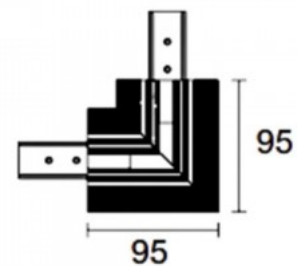

Power track POWERGEAR L RECESSED PROFILE CONNECTOR LEFT RIGHT PRO-RN135FL-W white 48V

Product code 17552

Brand [POWERGEAR](#)

Supply voltage 48V

Height 95.0mm

Length 95.0mm

In package 1pc

In box 20pcs

Casing colour white

Work environment indoor use