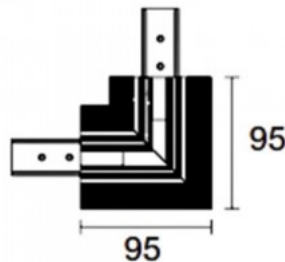

Power track POWERGEAR 2m Track PRO-N120-W white 48V

Product code 17525

Brand [POWERGEAR](#)
Supply voltage 48V
Height 21.9mm
Width 26.2mm
Length 2000.0mm
In package 1pc
In box 9pcs
Casing colour white

High-quality 48V power track for track light installation. The magnetic mounting mechanism allows for quick and secure installation of the power track, avoiding complex wire connections. This ensures a safe power source, making it an ideal choice for both residential and commercial spaces where quality and reliable lighting are important. Improve the quality of light in your everyday life and choose a top-notch lighting solution from [the LED house product range!](#)

Brand [POWERGEAR](#)
Supply voltage 48V
Height 16.0mm
Width 16.0mm
Length 144.0mm
In package 1pc
In box 15pcs
Casing colour black
Work environment indoor use
Certificates CE

48V busbar connector. Compatible with magnetic POWERGEAR busbars. Extendable busbar length up to 30 meters.

Brand [POWERGEAR](#)

Supply voltage 48V

Height 95.0mm

Length 95.0mm

In package 1pc

In box 20pcs

Casing colour black

Work environment indoor use