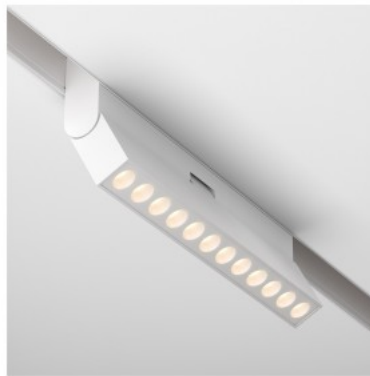

Track light Maytoni Exility Points Rot white 12W CRI90 36° IP20 DALI 2700K-6000K warm + cold white

Product code 21718 DALI dimmable

Brand Maytoni
Dimmable DALI
Output 12W
Correlated colour temperature warm
+ cold white 2700K-6000K
Lens angle 36
Cri 90
Protection class IP20
Lifespan 50000h
Height 108.0mm
Width 220.0mm
Length 23.0mm
Casing colour white
Casing material aluminium
Work environment indoor use
Warranty 5 years

The solution is perfect for illuminating homes and workplaces, creating a warm ambiance. Its contemporary, streamlined aesthetic is versatile for diverse spaces. The luminaire's high-quality aluminum housing ensures reliability and longevity. It features a rotary mechanism for directional lighting and a recessed light source adjustable to a range of color temperatures between 2700K and 6000K, and it supports DALI dimming. Available in black and white, this design is easy to match with your interior style. Its streamlined and efficient design seamlessly fits into ceiling installations. The recessed light source offers soft and evenly distributed illumination, while the rotary mechanism lets you adjust the light angle as needed. The luminaire consumes very little energy and will last for a long time.