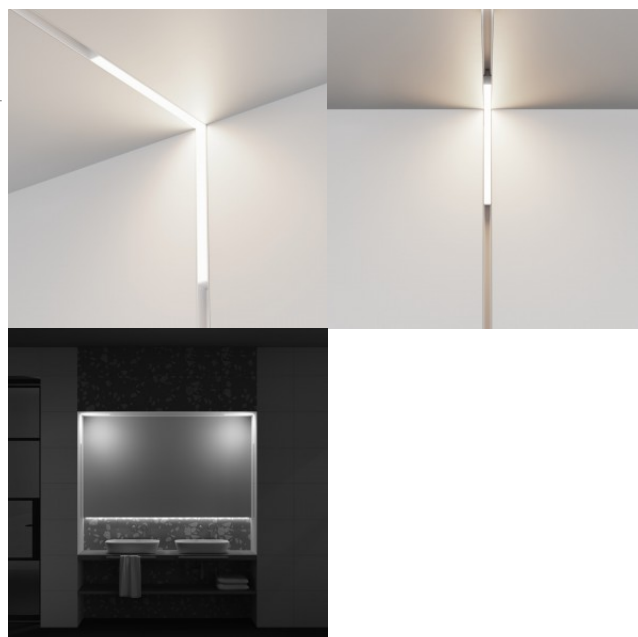

Track light Maytoni Exility Basis Angle white 48V 24W 1770lm 120° IP20 940

Product code 21587

Brand Maytoni
Supply voltage 48V
Output 24W
Luminous flux 1770lumens
Luminaire's efficiency lm79 74W
Correlated colour temperature pure
white 4000K
Lens angle 120
Cri 90
Protection class IP20
Lifespan 50000h
Height 44.0mm
Width 321.0mm
Length 321.0mm
Casing colour white
Casing material aluminium
Work environment indoor use
Warranty 5 years