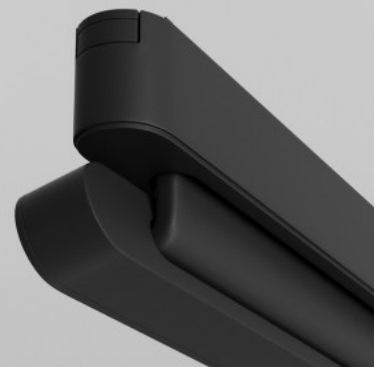

Product code 21819

Brand Maytoni
Supply voltage 48V
Output 6W
Luminous flux 700lumens
Luminaire's efficiency lm79 117W
Correlated colour temperature pure white 4000K
Lens angle 36
Cri 90
Protection class IP20
Lifespan 50000h
Height 28.0mm
Width 26.0mm
Length 116.0mm
Casing colour black
Casing material aluminium
Work environment indoor use
Warranty 5 years

About series Points The Points track luminaire is a stylish and functional lighting option that will be perfect for both office and residential environments. It is designed to create an intricate light architecture with accents, allowing you to emphasize the important elements of a space. Its modern and minimalist design and universal color choice help it blend perfectly into any interior. The luminaire is made of strong aluminum, which makes it durable and reliable. It features an optical system that produces a "light from nowhere" effect. The luminaires are available in a classic black color, making them a versatile choice for various interior decorating styles. Their compact, elegant outlines are ideal for organizing lighting in various spaces. The solution is compatible with the S35 track system, making it easy to install and integrate into existing lighting architecture. The lights are designed to meet modern energy efficiency standards. Compatibility with a track system makes the installation process easy and quick.