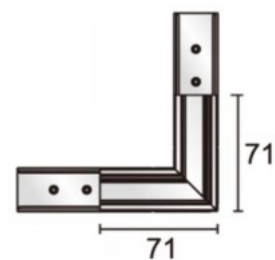

Busbar corner connector for finishing.
Use together with Powergear L-
shaped connector.