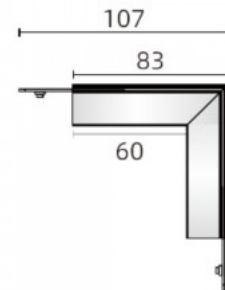

L-shaped corner for 48V power track.

Power track POWERGEAR L connector PRO-RN135S black 48V

Product code 15482

Brand [POWERGEAR](#)

Supply voltage 48V

Length 113.0mm

In package 1pc

In box 20pcs

Casing colour black

Casing material steel