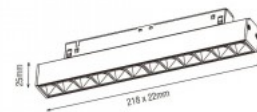

Track light Karizma Luce Linea-Q1/Q2 S Lente Dali white 48V 14W 1000lm 15° IP20 DALI 930

Product code 20829 DALI dimmable

Brand [Karizma Luce](#)
Supply voltage 48V
Dimmable DALI
Output 14W
Luminous flux 1000lumens
Luminaire's efficiency lm79 71W
Correlated colour temperature warm white 3000K
Lens angle 15
Cri 90
Protection class IP20
Lifespan 50000h
Height 25.0mm
Width 218.0mm
Length 22.0mm
Casing colour white
Casing material aluminium
Work environment indoor use