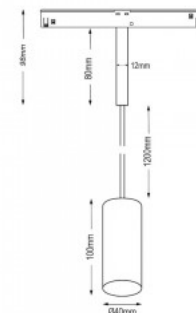

Track light Karizma Luce DeaVesta -Q1/Q2 XS Casambi black 48V 7W 500lm 34° IP20 CASAMBI 930

**Product code 22887 CASAMBI
dimnable**

Brand [Karizma Luce](#)

Supply voltage 48V

Dimmable CASAMBI

Output 7W

Luminous flux 500lumens

Luminaire's efficiency lm79 71W

Correlated colour temperature warm
white 3000K

Lens angle 34

Cri 90

Protection class IP20

Height 1200.0mm

Diameter 40.0mm

Casing colour black

Casing material aluminium

Work environment indoor use

Warranty 5 years