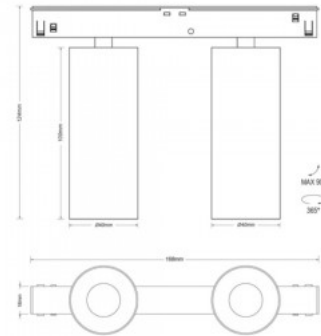

Height 124.0mm

Width 168.0mm

Casing colour black

Casing material aluminium

Work environment indoor use

Warranty 5 years

Track light Karizma Luce Juno-Q1 duo XS on/off white 48V 14W 1000lm 34° IP20 930

Product code 22915