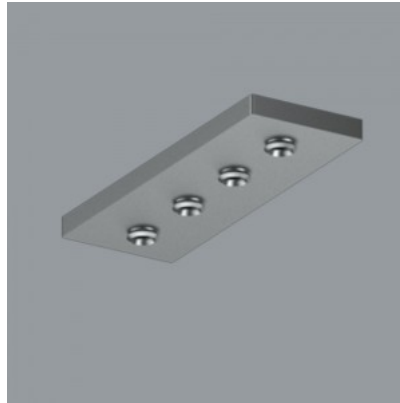

Power track Spectra Lighting mechanical connector Profile 1/2 black IP20

Product code 16703

Brand [Spectra Lighting](#)
Protection class IP20
Casing colour black
Casing material metal
Warranty 3 years