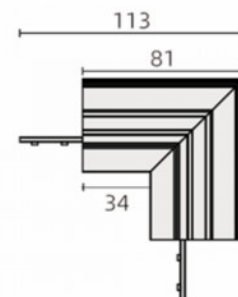

L-shaped corner for 48V power track.