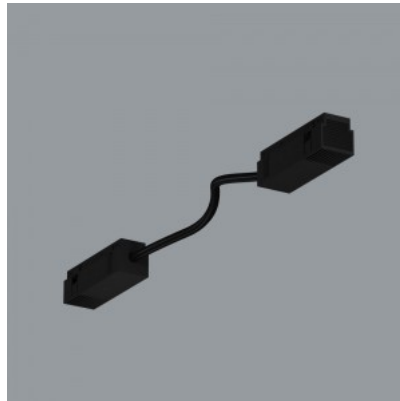

Power track Spectra Lighting Feed Connector Flexible electrical connector with cable black 48V IP20

Product code 16834

Brand [Spectra Lighting](#)
Supply voltage 48V
Protection class IP20
Height 24.0mm
Width 24.0mm
Length 75.0mm
Casing colour black
Casing material plastic
Warranty 3 years