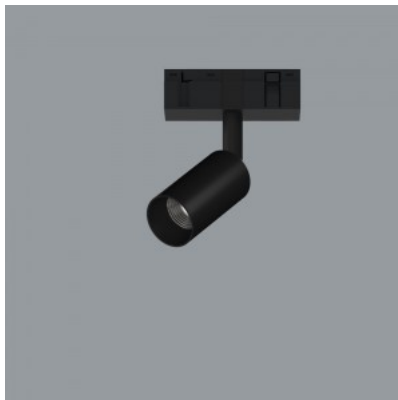

LED track light Spectra Lighting Insight SPOT black 48V 9W 550lm 37° IP20 830

Product code 16667

Brand [Spectra Lighting](#)
Supply voltage 48V
Output 9W
Maximum output 9W/1m
Luminous flux 550lumens
Luminaire's efficiency lm79 61W
Correlated colour temperature warm white 3000K
Lens angle 37
Cri 80
Protection class IP20
Llmf tm21 L70B50 @25°C 60.000h
Height 60.0mm
Diameter 30.0mm
Casing colour black
Casing material aluminum
Work environment indoor use
Certificates CE
Warranty 3 years