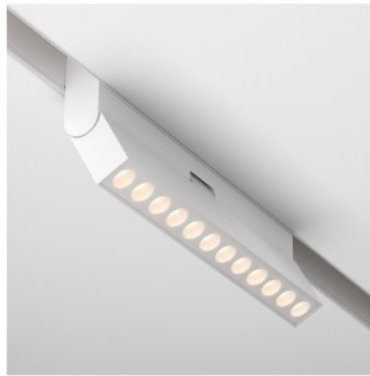

Track light Maytoni Exility Points Rot white 12W CRI90 36° IP20 DALI 2700K-6000K warm + cold white

Product code 21716 DALI dimmable

Brand Maytoni
Dimmable DALI
Output 12W
Correlated colour temperature warm
+ cold white 2700K-6000K
Lens angle 36
Cri 90
Protection class IP20
Lifespan 50000h
Height 107.0mm
Width 221.0mm
Length 23.0mm
Casing colour white
Casing material aluminium
Work environment indoor use
Warranty 5 years

The solution is perfect for illuminating homes and workplaces, creating a warm ambiance. Its contemporary, streamlined aesthetic is versatile for diverse spaces. The luminaire's high-quality aluminum housing ensures reliability and longevity. It features a rotary mechanism for directional lighting and a recessed light source adjustable to a range of color temperatures between 2700K and 6000K, and it supports DALI dimming. Available in black and white, this design is easy to match with your interior style. Its streamlined and efficient design seamlessly fits into ceiling installations. The recessed light source offers soft and evenly distributed illumination, while the rotary mechanism lets you adjust the light angle as needed. The luminaire consumes very little energy and will last for a long time. The product is covered by a 5-year warranty, and we offer technical support.