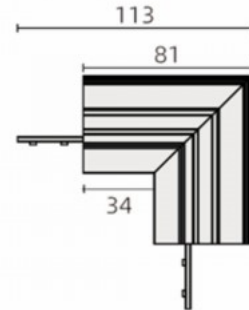

Power track POWERGEAR L connector PRO-RN135S black 48V

Product code 15482

Brand [POWERGEAR](#)
Supply voltage 48V
Length 113.0mm
In package 1pc
In box 20pcs
Casing colour black
Casing material steel