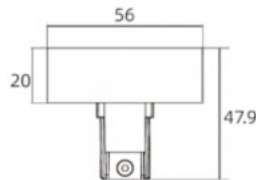

End cup PRO-RX432-B black 48V

Product code 17654

Supply voltage 48V
Width 20.0mm
Length 56.0mm
In package 1pc
In box 24pcs
Casing colour black

End cap for 48V recessed
POWERGEAR busbar.

LED track light PROLUMEN Amigo black 48V 20W 1620lm 60° IP20 DALI 930