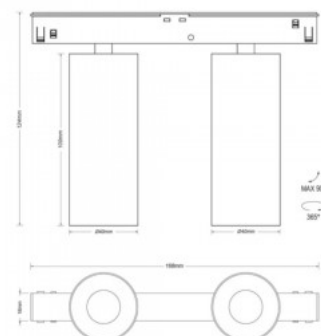

Track light Karizma Luce Juno-Q1 duo XS on/off white 48V 14W 1000lm 34° IP20 930

Product code 22915

Brand [Karizma Luce](#)

Supply voltage 48V

Output 14W

Maximum output 14W/1m

Luminous flux 1000lumens

Luminaire's efficiency lm79 71W

Correlated colour temperature warm
white 3000K

Lens angle 34

Cri 90

Protection class IP20

Height 124.0mm

Width 168.0mm

Casing colour white

Casing material aluminium

Work environment indoor use

Warranty 5 years