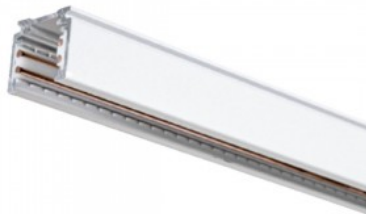

High-quality 48V power track for track light installation. The magnetic mounting mechanism allows for quick and secure installation of the power track, avoiding complex wire connections. This ensures a safe power source, making it an ideal choice for both residential and commercial spaces where quality and reliable lighting are important. Improve the quality of light in your everyday life and choose a top-notch lighting solution from [the LED house product range!](#)