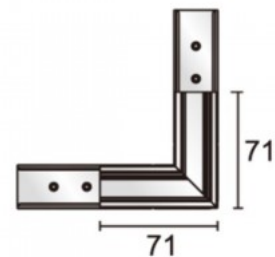

Busbar corner connector for finishing.
Use together with Powergear L-
shaped connector.