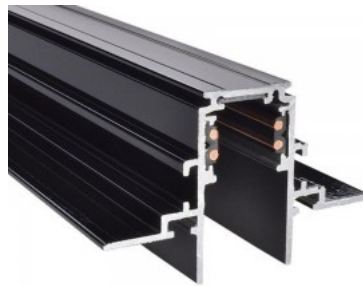

Power track POWERGEAR 3m Track PRO-RN130-B black 48V

Product code 16267

Brand [POWERGEAR](#)
Supply voltage 48V
Length 3000.0mm
In package 1pc
In box 6pcs
Casing colour black

High-quality 48V recessed power track for track light installation. The magnetic mounting mechanism allows for quick and safe installation of the power track, avoiding complex wire connections. This ensures a safe power source, making it an ideal choice for both residential and commercial spaces where quality and reliable lighting are important. Improve the quality of light in your everyday life and choose a top-notch lighting solution from [the LED house product range!](#)

Power track POWERGEAR 3m Track PRO-RN130-W white 48V

Product code 17527

Brand [POWERGEAR](#)
Supply voltage 48V
Height 46.9mm
Width 23.2mm
Length 3000.0mm
In package 1pc
In box 6pcs
Casing colour white