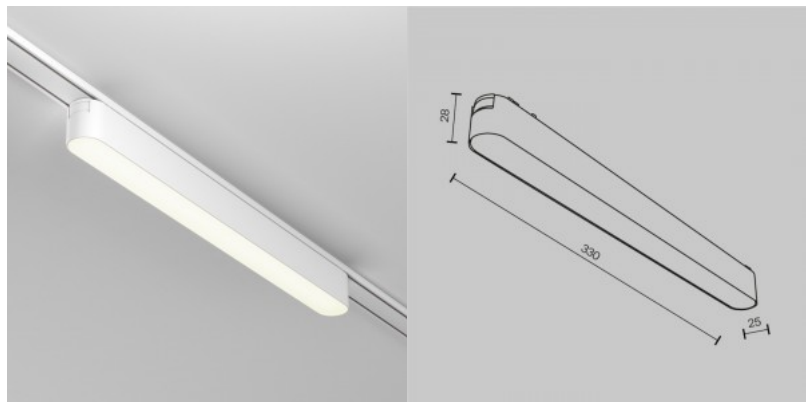

Track light Maytoni Radity Basis white 48V 16W 1200lm 120° IP20 940

Product code 21806

Brand Maytoni
Supply voltage 48V
Output 16W
Luminous flux 1200lumens
Luminaire's efficiency lm79 75W
Correlated colour temperature pure white 4000K
Lens angle 120
Cri 90
Protection class IP20
Lifespan 50000h
Height 28.0mm
Width 25.0mm
Length 330.0mm
Casing colour white
Casing material aluminium
Work environment indoor use
Warranty 5 years

The efficient Basis track luminaires are made of high-quality extruded aluminum and have a matte polycarbonate diffuser, ensuring reliability and stylish looks. Designed for general lighting, they are perfect for both commercial and residential settings. This modern design seamlessly integrates into any interior. The luminaire has a durable aluminum housing, and its diffuser is made of high-quality matte polycarbonate. SANAN LEDs. The 120-degree diffusion angle and Ra 90 color rendering index ensure high-quality lighting. The lights are available in white or black finish, allowing you to create attractive combinations. The lights have a 3000K or 4000K color temperature. Energy-efficient LEDs are designed to consume less power while maintaining high levels of brightness. The luminaire is very easy to install, which makes it a great choice for both professionals and DIY enthusiasts.