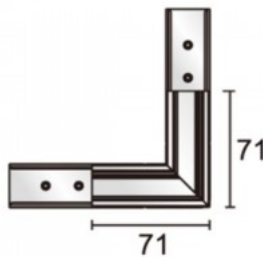

Power track POWERGEAR 2m Track PRO-N120-W white 48V

Product code 17525

Brand [POWERGEAR](#)
Supply voltage 48V
Height 21.9mm
Width 26.2mm
Length 2000.0mm
In package 1pc
In box 9pcs
Casing colour white

High-quality 48V power track for track light installation. The magnetic mounting mechanism allows for quick and secure installation of the power track, avoiding complex wire connections. This ensures a safe power source, making it an ideal choice for both residential and commercial spaces where quality and reliable lighting are important. Improve the quality of light in your everyday life and choose a top-notch lighting solution from [the LED house product range!](#)

Brand [POWERGEAR](#)
Supply voltage 48V
Height 16.0mm
Width 16.0mm
Length 144.0mm
In package 1pc
In box 15pcs
Casing colour black
Work environment indoor use
Certificates CE

48V busbar connector. Compatible with magnetic POWERGEAR busbars. Extendable busbar length up to 30 meters.

Height 71.0mm

Length 71.0mm

In package 1pc

In box 12pcs

Casing colour black

Work environment indoor use

Busbar corner connector for finishing.
Use together with Powergear L-
shaped connector.

Power track POWERGEAR L PROFILE CONNECTOR FLAT RIGHT PRO-N135FR-W white 48V