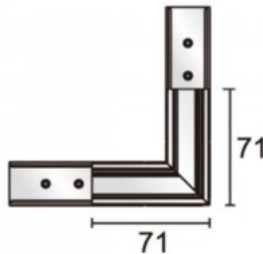

Power track POWERGEAR L PROFILE CONNECTOR FLAT LEFT PRO-N135FL-B black 48V

Product code 17548

Brand [POWERGEAR](#)
Supply voltage 48V
Height 71.0mm
Length 71.0mm
In package 1pc
In box 12pcs
Casing colour black
Work environment indoor use

Busbar corner connector for finishing.
Use together with Powergear L-shaped connector.

Power track POWERGEAR L PROFILE CONNECTOR FLAT LEFT PRO-N135FL-W white 48V

Product code 17547

Brand [POWERGEAR](#)
Supply voltage 48V
Height 71.0mm
Length 71.0mm
In package 1pc
In box 12pcs
Casing colour white
Work environment indoor use