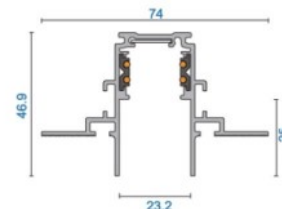

High-quality 48V recessed power track for track light installation. The magnetic mounting mechanism allows for quick and safe installation of the power track, avoiding complex wire connections. This ensures a safe power source, making it an ideal choice for both residential and commercial spaces where quality and reliable lighting are important. Improve the quality of light in your everyday life and choose a top-notch lighting solution from [the LED house product range!](#)