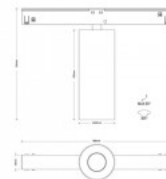

Track light Karizma Luce Juno-Q1 XS Dali black / golden 48V 7W 500lm 34° IP20 DALI 930

Product code 20761 DALI dimmable

Brand [Karizma Luce](#)

Supply voltage 48V

Dimmable DALI

Output 7W

Luminous flux 500lumens

Luminaire's efficiency lm79 71W

Correlated colour temperature warm
white 3000K

Lens angle 34

Cri 90

Protection class IP20

Height 124.0mm

Width 40.0mm

Casing colour black / golden

Casing material aluminium

Work environment indoor use

Warranty 5 years