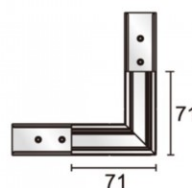

Busbar corner connector for finishing.
Use together with Powergear L-shaped connector.