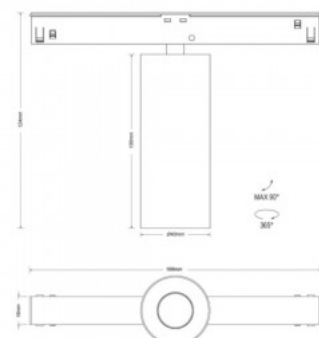

Track light Karizma Luce Dea Juno-Q1 XS black 48V 7W 500lm 34° IP20 930

Product code 22914

Brand [Karizma Luce](#)

Supply voltage 48V

Output 7W

Maximum output 7W/1m

Luminous flux 500lumens

Luminaire's efficiency lm79 71W

Correlated colour temperature warm
white 3000K

Lens angle 34

Cri 90

Protection class IP20

Height 124.0mm

Width 168.0mm

Casing colour black

Casing material aluminium

Work environment indoor use

Warranty 5 years

Track light Karizma Luce Dea Juno-Q1 XS white 48V 7W 500lm 34° IP20 930

Product code 22913

Brand [Karizma Luce](#)

Supply voltage 48V

Output 7W

Maximum output 7W/1m

Luminous flux 500lumens

Luminaire's efficiency lm79 71W

Correlated colour temperature warm
white 3000K

Lens angle 34

Cri 90

Protection class IP20

Height 124.0mm

Width 168.0mm

Casing colour white

Casing material aluminium

Work environment indoor use

Warranty 5 years