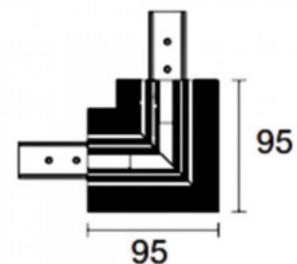

Power track POWERGEAR L RECESSED PROFILE CONNECTOR LEFT RIGHT PRO-RN135FL-W white 48V

Product code 17552

Brand [POWERGEAR](#)

Supply voltage 48V

Height 95.0mm

Length 95.0mm

In package 1pc

In box 20pcs

Casing colour white

Work environment indoor use