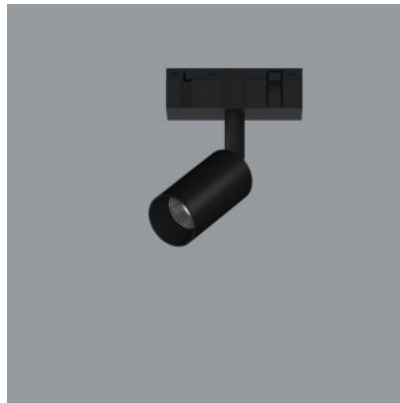

LED track light Spectra Lighting Insight SPOT black 48V 9W 550lm 37° IP20 830

Product code 16667

Brand [Spectra Lighting](#)

Supply voltage 48V

Output 9W

Luminous flux 550lumens

Luminaire's efficiency lm79 61W

Correlated colour temperature warm
white 3000K

Lens angle 37

Cri 80

Protection class IP20

Llmf tm21 L70B50 @25°C 60.000h

Height 60.0mm

Diameter 30.0mm

Casing colour black

Casing material aluminum

Work environment indoor use

Certificates CE

Warranty 3 years

48V track-mounted spotlight with adjustable light direction. Available in various power levels (4W, 9W, 15W, 21W) and color temperatures (3000K, 4000K).