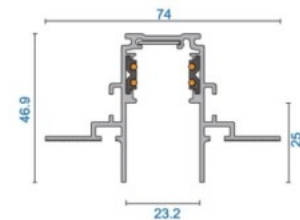

Power track POWERGEAR 3m Track PRO-RN130-B black 48V

Product code 16267

Brand [POWERGEAR](#)
Supply voltage 48V
Length 3000.0mm
In package 1pc
In box 6pcs
Casing colour black

High-quality 48V recessed power track for track light installation. The magnetic mounting mechanism allows for quick and safe installation of the power track, avoiding complex wire connections. This ensures a safe power source, making it an ideal choice for both residential and commercial spaces where quality and reliable lighting are important. Improve the quality of light in your everyday life and choose a top-notch lighting solution from [the LED house product range!](#)

Power track POWERGEAR 3m Track PRO-RN130-W white 48V

Product code 17527

Brand [POWERGEAR](#)
Supply voltage 48V
Height 46.9mm
Width 23.2mm
Length 3000.0mm
In package 1pc
In box 6pcs
Casing colour white