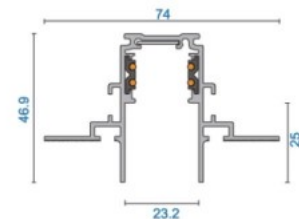

Power track POWERGEAR 3m Track PRO-RN130-W white 48V

Product code 17527

Brand [POWERGEAR](#)
Supply voltage 48V
Height 46.9mm
Width 23.2mm
Length 3000.0mm
In package 1pc
In box 6pcs
Casing colour white

High-quality 48V recessed power track for track light installation. The magnetic mounting mechanism allows for quick and safe installation of the power track, avoiding complex wire connections. This ensures a safe power source, making it an ideal choice for both residential and commercial spaces where quality and reliable lighting are important. Improve the quality of light in your everyday life and choose a top-notch lighting solution from [the LED house product range!](#)

Mounting clip POWERGEAR Clamp black 48V

Product code 17559

Brand [POWERGEAR](#)
Supply voltage 48V
Casing colour black
Casing material metal