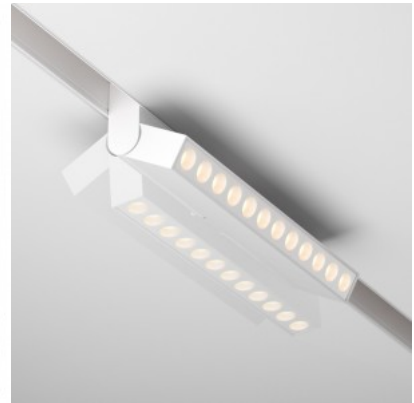

Track light Maytoni Exility Points Rot white 12W CRI90 36° IP20 DALI 2700K-6000K warm + cold white

Product code 21718 DALI dimmable

Brand Maytoni
Dimmable DALI
Output 12W
Correlated colour temperature warm
+ cold white 2700K-6000K
Lens angle 36
Cri 90
Protection class IP20
Lifespan 50000h
Height 108.0mm
Width 220.0mm
Length 23.0mm
Casing colour white
Casing material aluminium
Work environment indoor use
Warranty 5 years

The solution is perfect for illuminating homes and workplaces, creating a warm ambiance. Its contemporary, streamlined aesthetic is versatile for diverse spaces. The luminaire's high-quality aluminum housing ensures reliability and longevity. It features a rotary mechanism for directional lighting and a recessed light source adjustable to a range of color temperatures between 2700K and 6000K, and it supports DALI dimming. Available in black and white, this design is easy to match with your interior style. Its streamlined and efficient design seamlessly fits into ceiling installations. The recessed light source offers soft and evenly distributed illumination, while the rotary mechanism lets you adjust the light angle as needed. The luminaire consumes very little energy and will last for a long time.