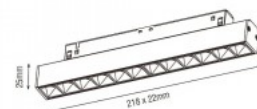

Track light Karizma Luce Linea-Q1/Q2 S Lente black 48V 14W 1000lm 45° IP20 CASAMBI 930

Product code 22008 CASAMBI dimmable

Brand [Karizma Luce](#)

Supply voltage 48V

Dimmable CASAMBI

Output 14W

Luminous flux 1000lumens

Luminaire's efficiency lm79 71W

Correlated colour temperature warm white 3000K

Lens angle 45

Cri 90

Protection class IP20

Lifespan 50000h

Height 25.0mm

Width 218.0mm

Length 22.0mm

Casing colour black

Casing material aluminium

Work environment indoor use