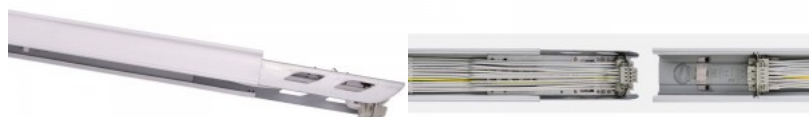

## Power track Prolumen Linear Rail S 1500 white

**Product code 16912**

Brand [Prolumen](#)

Length 1500.0mm

Casing colour white

Warranty 5 years

Light rail module for attaching LED lights. Multi-channel wiring allows for simple and efficient wiring. Illuminate your world with LED House professionals - [check out our project portfolio here!](#)