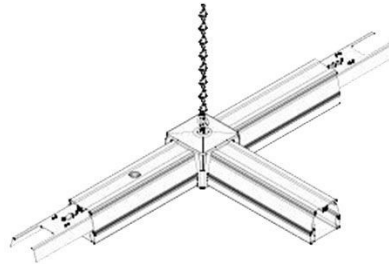

## Controller Linear Rail 30X 3F

**Product code 13657**

---

Height 40.0mm  
Width 68.0mm  
Length 2832.0mm

5 Wires, (L1, L2, L3, N, PE)