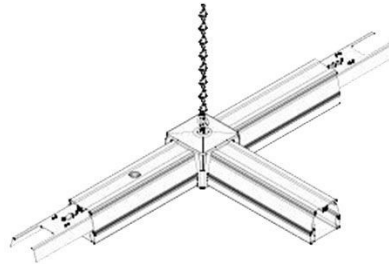

Power track Corner T white 230V IP20

Product code 13661

Supply voltage 230V
Protection class IP20
Casing colour white
Warranty 5 years

Controller Linear Rail 30X 3F

Product code 13657

Height 40.0mm
Width 68.0mm
Length 2832.0mm

5 Wires, (L1, L2, L3, N, PE)

Cover Linear Rail S 1200 white

Product code 13659

Length 1500.0mm
Casing colour white

Cover plate for empty module of
linear light.

Cover Linear Rail S 1500 white

Product code 16037