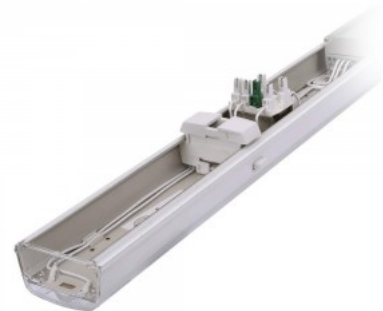

LED luminaire Prolumen Linear S 1500 Emergency white 230V 50W 9250lm 90° IP20 840

Product code 17664

Brand [Prolumen](#)

Supply voltage 230V

Output 50W

Maximum output 50W/1m

Luminous flux 9250lumens

Luminaire's efficiency lm79 185W

Correlated colour temperature pure white 4000K

Lens angle 90

Cri 80

Ugr 19

Sdcm - macadam ellipses 3

Protection class IP20

Lifespan 50000h

Width 60.0mm

Length 1500.0mm

Casing colour white

Casing material metal

Polishing matt

Impact resistance IK05

Work environment indoor use

Certificates CE, RoHS

Warranty 5 years

PROLUMEN Linear S 1500 is a linear luminaire that is installed onto the power track. This luminaire series offers various power options and configurations, allowing for lighting customization based on specific requirements and room characteristics. The IP20 protection class ensures durability against dust and minor liquid ingress, making them suitable for various indoor environments such as offices, shopping centers, or homes. Additionally, there is also the PROLUMEN Linear S 1500 model available, which supports the DALI system, enabling advanced management and control of the lighting according to the needs. Illuminate your world with LED House professionals - [check out our project portfolio here!](#)