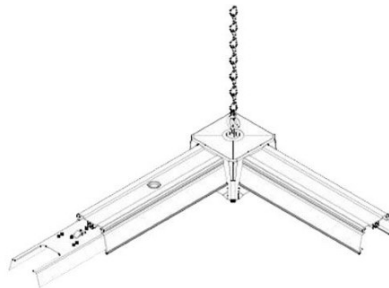

Power cable Prolumen Feed-in connector 5 wires

Product code 16105

Brand [Prolumen](#)