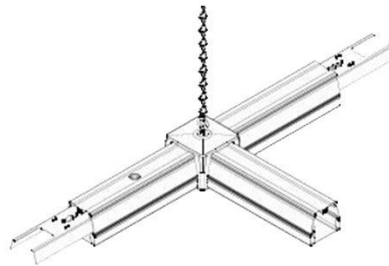

Power track Corner T white 230V IP20

Product code 13661

Supply voltage 230V
Protection class IP20
Casing colour white
Warranty 5 years

Controller Linear Rail 30X 3F

Product code 13657

Height 40.0mm
Width 68.0mm
Length 2832.0mm

5 Wires, (L1, L2, L3, N, PE)

Cover Linear Rail S 1200 white

Product code 13659

Length 1500.0mm
Casing colour white

Cover plate for empty module of
linear light.

Cover Linear Rail S 1500 white

Product code 16037