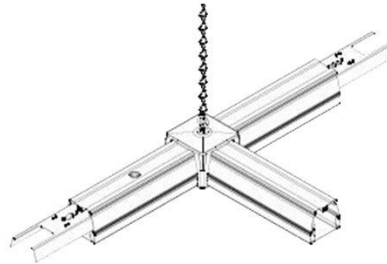

Power track Corner T white 230V IP20

Product code 13661

Supply voltage 230V
Protection class IP20
Casing colour white
Warranty 5 years

Controller Linear Rail 30X 3F

Product code 13657

Height 40.0mm
Width 68.0mm
Length 2832.0mm

5 Wires, (L1, L2, L3, N, PE)

Cover Linear Rail S 1200 white

Product code 13659

Length 1500.0mm
Casing colour white

Cover plate for empty module of
linear light.

Cover Linear Rail S 1500 white

Product code 16037