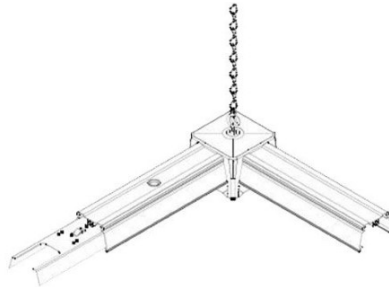

Power track Prolumen Corner L white 230V IP20

Product code 16137

Brand [Prolumen](#)
Supply voltage 230V
Protection class IP20
Casing colour white
Warranty 5 years

Power track Prolumen Corner L white 230V IP20

Product code 13663

Brand [Prolumen](#)
Supply voltage 230V
Protection class IP20
Casing colour white
Warranty 5 years