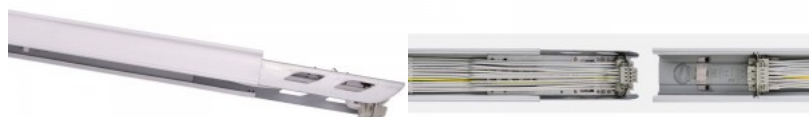

Power track Prolumen Linear Rail S 1500 white

Product code 16912

Brand [Prolumen](#)

Length 1500.0mm

Casing colour white

Warranty 5 years

Light rail module for attaching LED lights. Multi-channel wiring allows for simple and efficient wiring. Illuminate your world with LED House professionals - [check out our project portfolio here!](#)