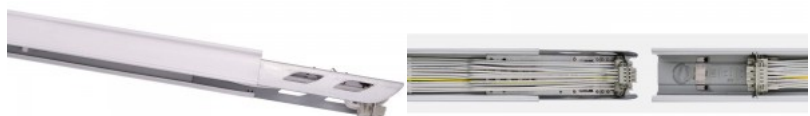

5 Wires, (L1, L2, L3, N, PE)

Cover Linear Rail S 1200 white

Product code 13659

Length 1500.0mm
Casing colour white

Cover plate for empty module of
linear light.

Cover Linear Rail S 1500 white

Product code 16037

Length 1500.0mm
Casing colour white
Warranty 5 years

Cover plate for empty module of linear light.

End cap Linear Rail S white

Product code 13658

Casing colour white

Power track Linear S 1500 white

Product code 13860

Length 1500.0mm
Casing colour white
Warranty 5 years

Light rail module for attaching LED lights. Multi-channel wiring allows for simple and efficient wiring. Illuminate your world with LED House professionals - [check out our project portfolio here!](#)