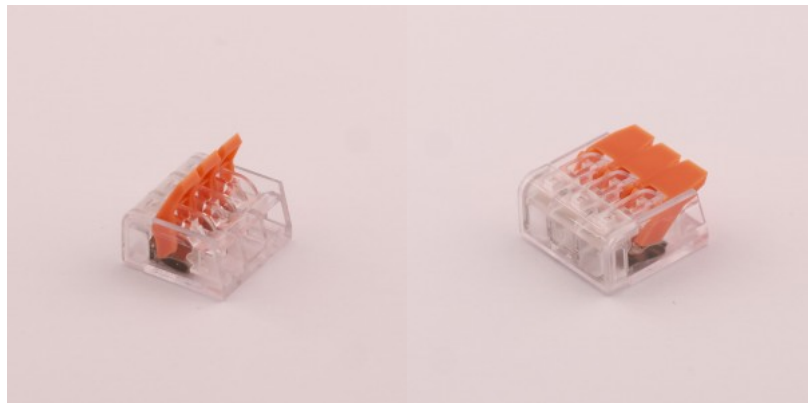

## Quick-release terminal 2x0.08-4mm<sup>2</sup> 100pcs per pack

Product code 19609

---

## Quick-release terminal 2x0.2-4mm<sup>2</sup> 80pcs per pack

Product code 18330

---

## Quick-release terminal 3x0.2-4mm<sup>2</sup> 5pcs per pack

Product code 18335

---

## Quick-release terminal 3x0.2-4mm<sup>2</sup> 60pcs per pack

Product code 18332

---