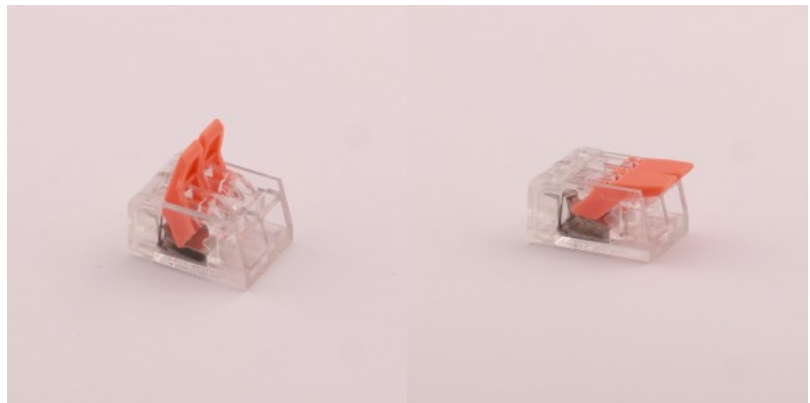

## Quick-release terminal 2x0.08-4mm<sup>2</sup> 100pcs per pack

Product code 19609

---

## Quick-release terminal 2x0.2-4mm<sup>2</sup> 5pcs per pack

Product code 18334

---

## Quick-release terminal 2x0.2-4mm<sup>2</sup> 80pcs per pack

Product code 18330

---

## Quick-release terminal 3x0.2-4mm<sup>2</sup> 5pcs per pack

Product code 18335

---