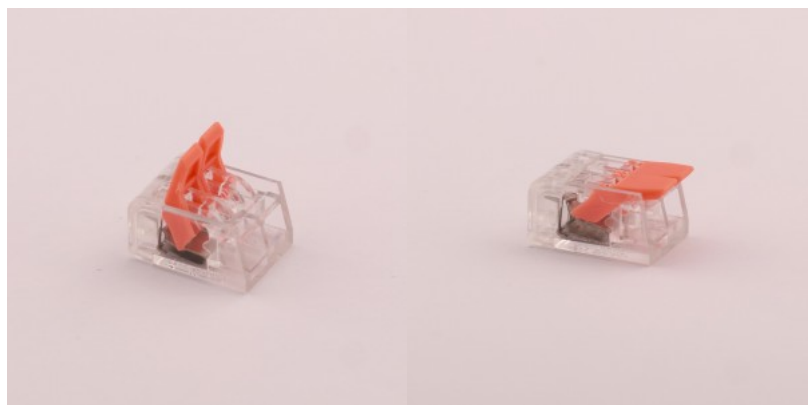

## Quick-release terminal 2x0.08-4mm<sup>2</sup> 100pcs per pack

Product code 19609

---

## Quick-release terminal 2x0.2-4mm<sup>2</sup> 5pcs per pack

Product code 18334

---

## Quick-release terminal 2x0.2-4mm<sup>2</sup> 80pcs per pack

Product code 18330

---

## Quick-release terminal 3x0.2-4mm<sup>2</sup> 5pcs per pack

Product code 18335

---