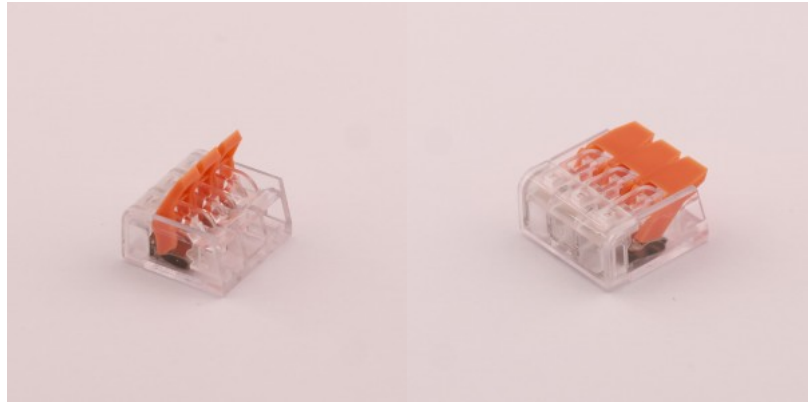

## Quick-release terminal 2x0.08-4mm<sup>2</sup> 100pcs per pack

Product code 19609

---

## Quick-release terminal 2x0.2-4mm<sup>2</sup> 5pcs per pack

Product code 18334

---

## Quick-release terminal 2x0.2-4mm<sup>2</sup> 80pcs per pack

Product code 18330

---

## Quick-release terminal 3x0.2-4mm<sup>2</sup> 5pcs per pack

Product code 18335

---