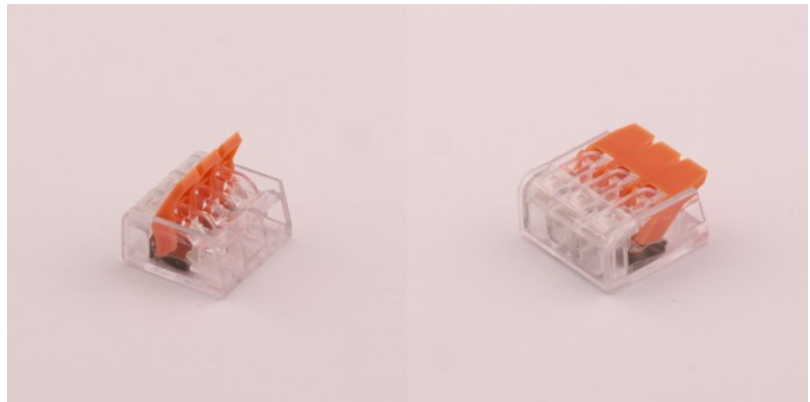

## Quick-release terminal 2x0.08-4mm<sup>2</sup> 100pcs per pack

**Product code 19609**

---

## Quick-release terminal 2x0.2-4mm<sup>2</sup> 5pcs per pack

**Product code 18334**

---

In box 250set

## Quick-release terminal 2x0.2-4mm<sup>2</sup> 80tk

**Product code 18330**

---

In box 72set

## Quick-release terminal 3x0.2-4mm<sup>2</sup> 5pcs per pack

**Product code 18335**

---