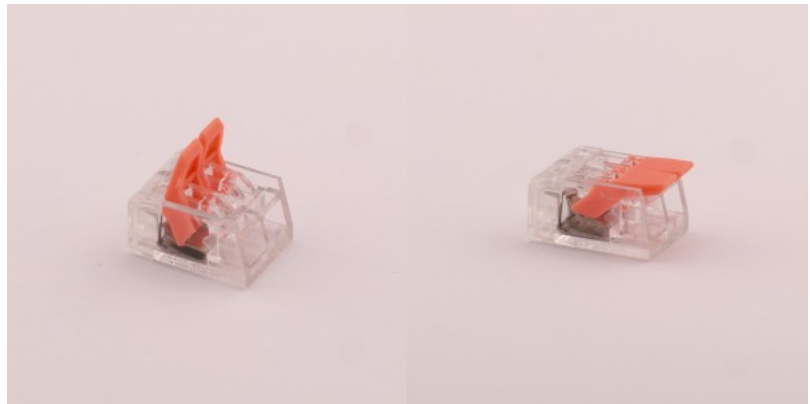

## Quick-release terminal 2x0.08-4mm<sup>2</sup> 100pcs per pack

Product code 19609

---

## Quick-release terminal 2x0.2-4mm<sup>2</sup> 5pcs per pack

Product code 18334

---

## Quick-release terminal 2x0.2-4mm<sup>2</sup> 80pcs per pack

Product code 18330

---

## Quick-release terminal 3x0.2-4mm<sup>2</sup> 5pcs per pack

Product code 18335

---