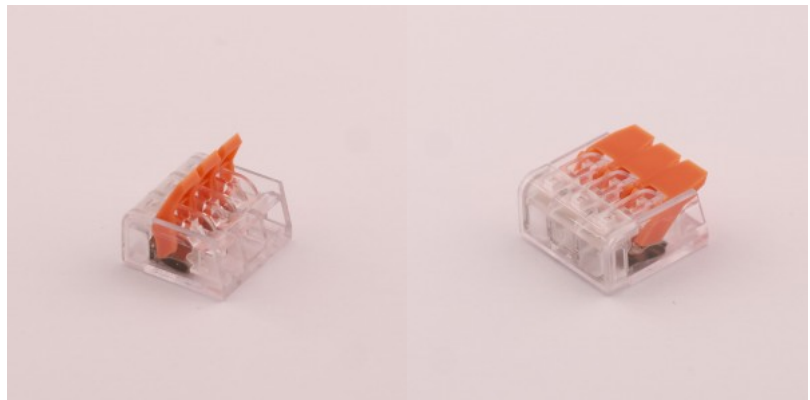

Quick-release terminal 2x0.08-4mm² 100pcs per pack

Product code 19609

Quick-release terminal 2x0.2-4mm² 5pcs per pack

Product code 18334

In box 250set

Quick-release terminal 2x0.2-4mm² 80tk

Product code 18330

In box 72set

Quick-release terminal 3x0.2-4mm² 5pcs per pack

Product code 18335

Quick-release terminal 3x0.2-4mm² 60pcs per pack

Product code 18332

In box 72set

Quick-release terminal 4x0.2-4mm² 50pcs per pack

Product code 18331

Quick-release terminal 4x0.2-4mm² 5pcs per pack

Product code 18336

Quick-release terminal 5x0.2-4mm² 40pcs per pack

Product code 18333

Quick-release terminal 5x0.2-4mm² 5pcs per pack

Product code 18337