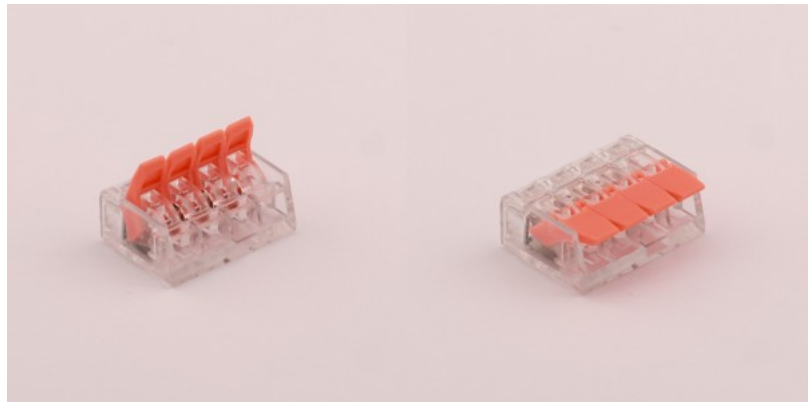

Quick-release terminal 4x0.2-4mm² 5pcs per pack

Product code 18336