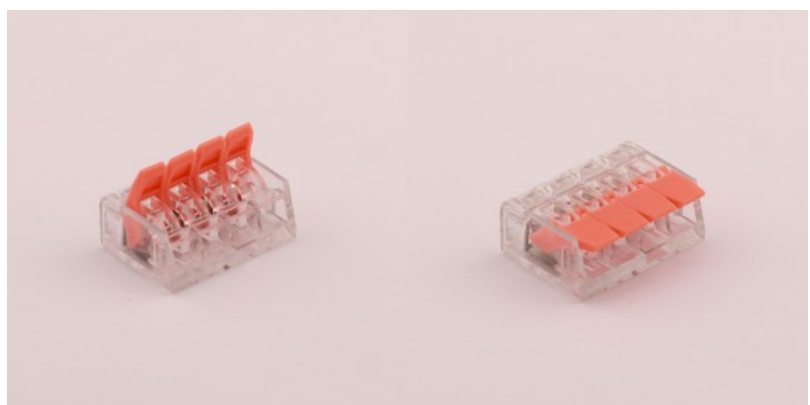

Quick-release terminal 4x0.2-4mm² 50pcs per pack

Product code 18331