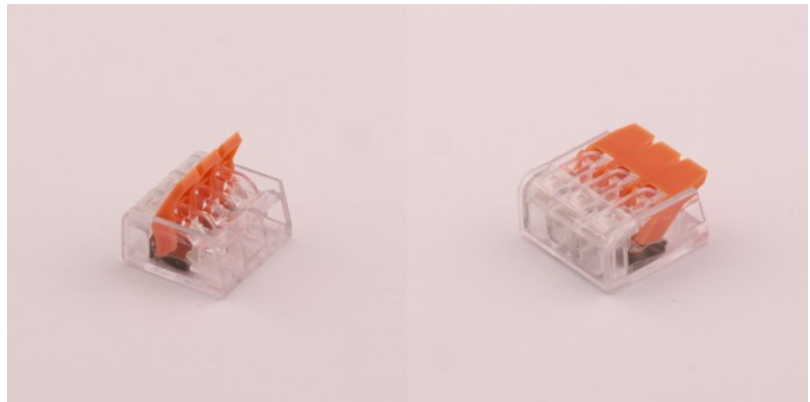

Quick-release terminal 3x0.2-4mm² 5pcs per pack

Product code 18335