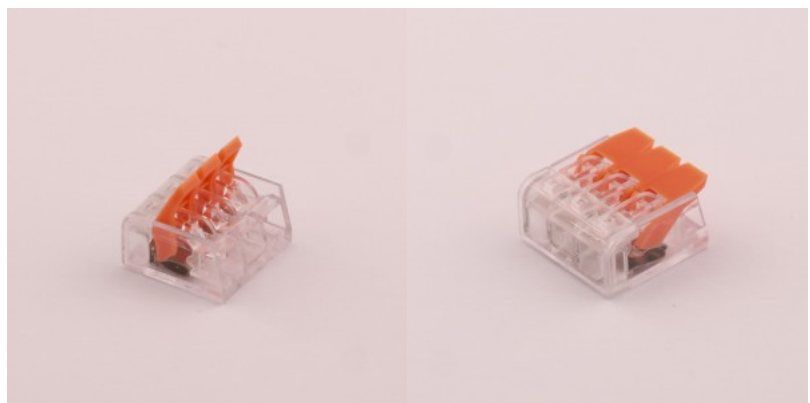

Quick-release terminal 3x0.2-4mm² 60pcs per pack

Product code 18332

In box 72set