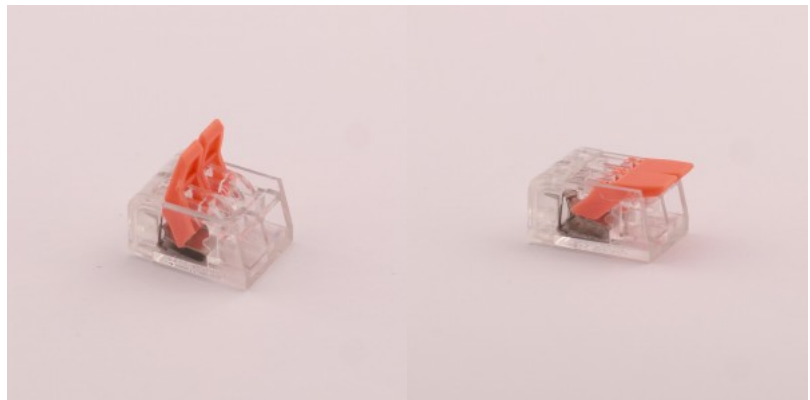

## Quick-release terminal 2x0.08-4mm<sup>2</sup> 100pcs per pack

**Product code 19609**

---

## Quick-release terminal 2x0.2-4mm<sup>2</sup> 5pcs per pack

**Product code 18334**

---

In box 250set

## Quick-release terminal 2x0.2-4mm<sup>2</sup> 80tk

**Product code 18330**

---

In box 72set

## Quick-release terminal 3x0.2-4mm<sup>2</sup> 5pcs per pack

**Product code 18335**

---