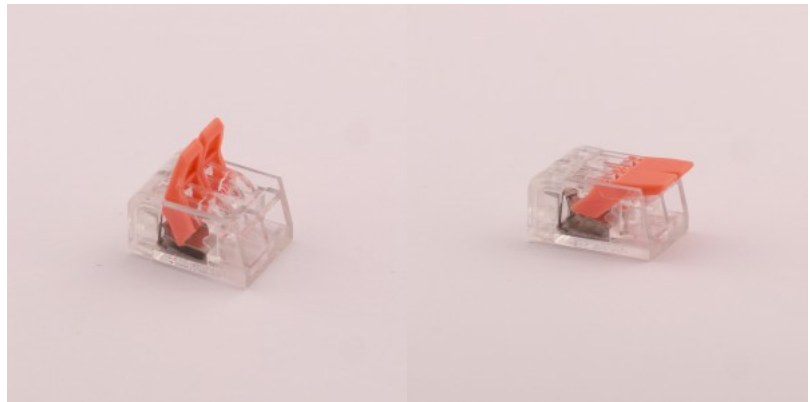

Quick-release terminal 2x0.08-4mm² 100pcs per pack

Product code 19609

Quick-release terminal 2x0.2-4mm² 5pcs per pack

Product code 18334

In box 250set

Quick-release terminal 2x0.2-4mm² 80tk

Product code 18330

In box 72set

Quick-release terminal 3x0.2-4mm² 5pcs per pack

Product code 18335

Quick-release terminal 3x0.2-4mm² 60pcs per pack

Product code 18332

In box 72set

Quick-release terminal 4x0.2-4mm² 50pcs per pack

Product code 18331

Quick-release terminal 4x0.2-4mm² 5pcs per pack

Product code 18336

Quick-release terminal 5x0.2-4mm² 40pcs per pack

Product code 18333

Quick-release terminal 5x0.2-4mm² 5pcs per pack

Product code 18337