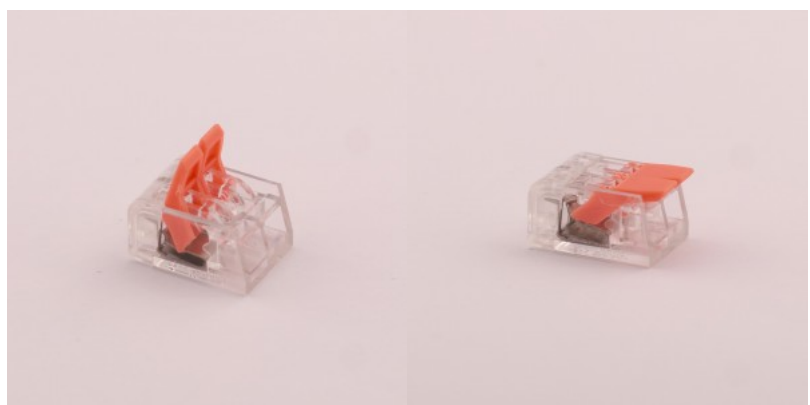

Quick-release terminal 2x0.08-4mm² 100pcs per pack

Product code 19609

Quick-release terminal 2x0.2-4mm² 5pcs per pack

Product code 18334

In box 250set

Quick-release terminal 2x0.2-4mm² 80tk

Product code 18330

In box 72set

Quick-release terminal 3x0.2-4mm² 5pcs per pack

Product code 18335

Quick-release terminal 3x0.2-4mm² 60pcs per pack

Product code 18332

In box 72set

Quick-release terminal 4x0.2-4mm² 50pcs per pack

Product code 18331

Quick-release terminal 4x0.2-4mm² 5pcs per pack

Product code 18336

Quick-release terminal 5x0.2-4mm² 40pcs per pack

Product code 18333

Quick-release terminal 5x0.2-4mm² 5pcs per pack

Product code 18337