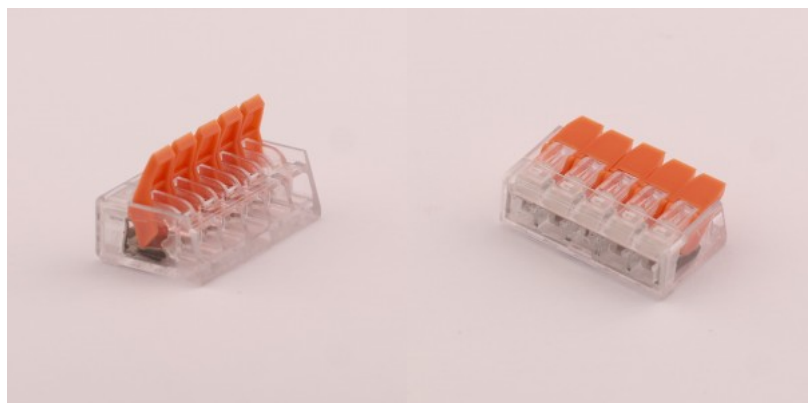

Quick-release terminal 5x0.2-4mm² 40pcs per pack

Product code 18333