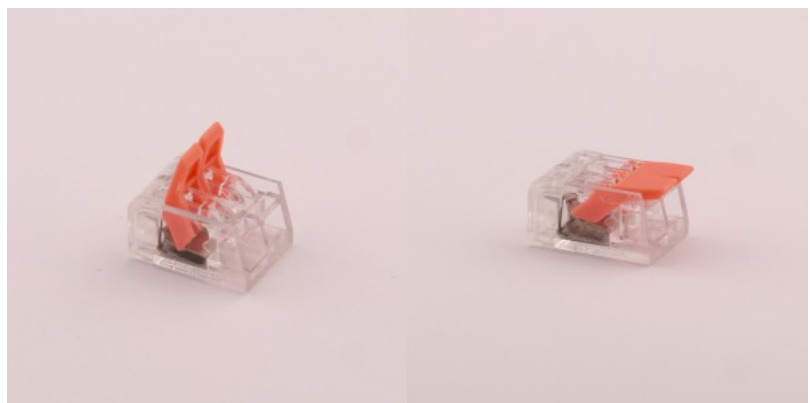

Quick-release terminal 2x0.08-4mm² 100pcs per pack

Product code 19609

Quick-release terminal 2x0.2-4mm² 5pcs per pack

Product code 18334

In box 250set

Quick-release terminal 2x0.2-4mm² 80tk

Product code 18330

In box 72set

Quick-release terminal 3x0.2-4mm² 5pcs per pack

Product code 18335

Quick-release terminal 3x0.2-4mm² 60pcs per pack

Product code 18332

In box 72set

Quick-release terminal 4x0.2-4mm² 50pcs per pack

Product code 18331

Quick-release terminal 4x0.2-4mm² 5pcs per pack

Product code 18336

Quick-release terminal 5x0.2-4mm² 40pcs per pack

Product code 18333

Quick-release terminal 5x0.2-4mm² 5pcs per pack

Product code 18337