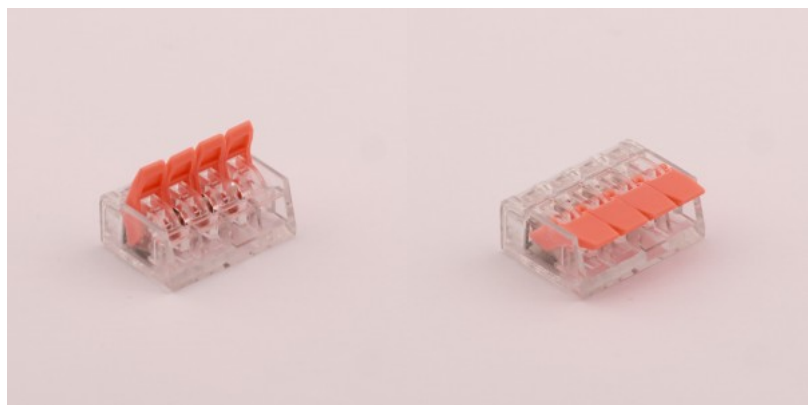

Quick-release terminal 4x0.2-4mm² 50pcs per pack

Product code 18331