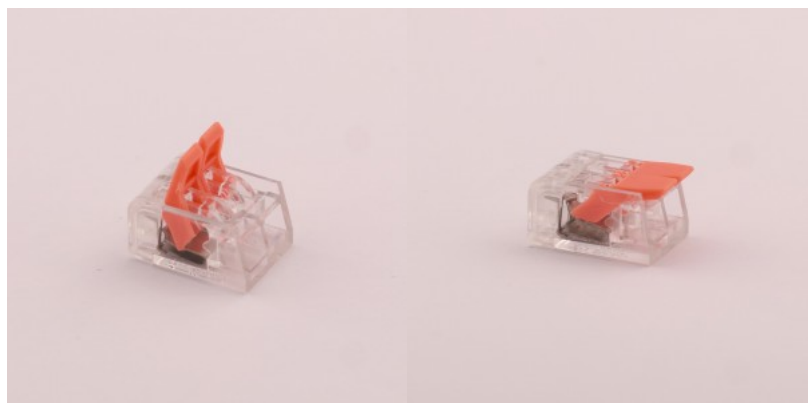

## Quick-release terminal 2x0.08-4mm<sup>2</sup> 100pcs per pack

**Product code 19609**

---

## Quick-release terminal 2x0.2-4mm<sup>2</sup> 5pcs per pack

**Product code 18334**

---

In box 250set

## Quick-release terminal 2x0.2-4mm<sup>2</sup> 80tk

**Product code 18330**

---

In box 72set

## Quick-release terminal 3x0.2-4mm<sup>2</sup> 5pcs per pack

**Product code 18335**

---