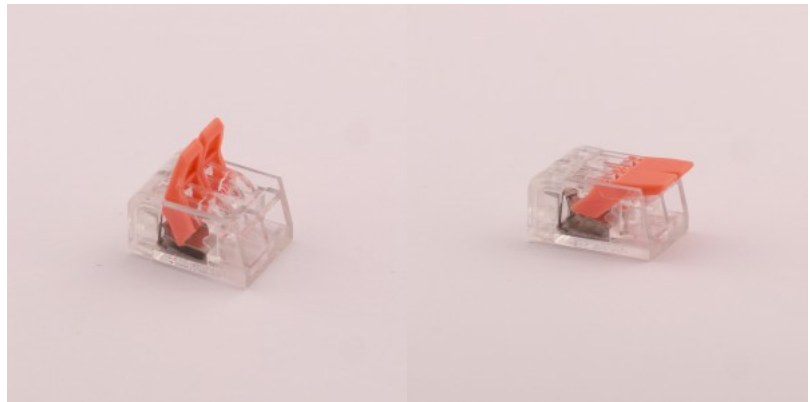

## Quick-release terminal 2x0.08-4mm<sup>2</sup> 100pcs per pack

**Product code 19609**

---

## Quick-release terminal 2x0.2-4mm<sup>2</sup> 5pcs per pack

**Product code 18334**

---

In box 250set

## Quick-release terminal 2x0.2-4mm<sup>2</sup> 80tk

**Product code 18330**

---

In box 72set

## Quick-release terminal 3x0.2-4mm<sup>2</sup> 5pcs per pack

**Product code 18335**

---