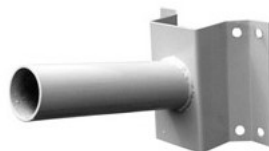

Carrier for street light ø60mm tube

Product code 14456

Installation opening diameter 60mm

Street light Liralighting FAT 4000 black 230V 17W 2008lm IP65 DALI 830

Product code 19696 DALI dimmable

Brand [Liralighting](#)