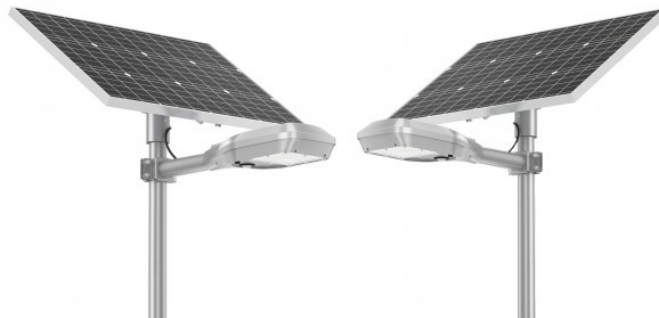

Length 570.0mm

Weight 3.9 kg

Casing material aluminium

Work environment outdoor use

Certificates CE, RoHS

Warranty 5 years

ST57 Solar-Powered Streetlight - And no cables are needed! ST57 is a full-range solar streetlight offering six different sizes: 10W, 20W, 30W, 40W, 50W, and 60W, making it ideal for various applications. Smart control features, such as a built-in microwave sensor and timer dimming, ensure longer discharge times. The adjustable mounting angle improves charging efficiency, and the removable battery makes maintenance simple. Key Features: MPPT controller and mono-crystalline solar panels: Maximum charging capability. LiFePO4 battery: Reliable and long-lasting energy storage. Aluminum alloy casing and polycarbonate optical lens: Durable and weather-resistant design. Easy to clean and maintain with a shell design allowing for quick battery replacement. Efficient heat dissipation. Smart control options, including a built-in microwave sensor and timer dimming, ensure energy efficiency. 360° adjustable connection and ±40° tilt angle adjustment. Quick and easy installation with a plug-and-play system. Applications: Rural roads, urban roads, walkways, parking lots, courtyards, plazas, and parks. NB! The product is available for pre-order, with a minimum order quantity of 10 units. Battery warranty 3 years, other parts of the light 5 years.