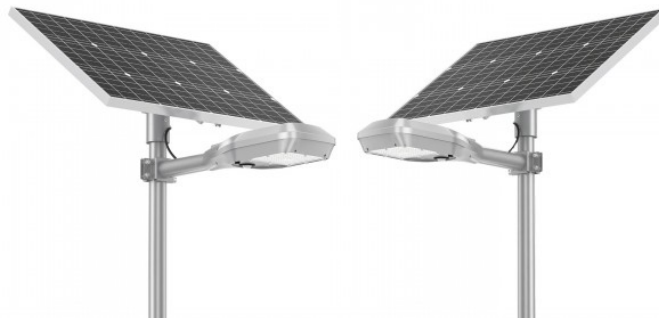

Width 345.0mm

Length 570.0mm

Weight 3.9 kg

Casing material aluminium

Work environment outdoor use

Certificates CE, RoHS

Warranty 5 years

ST57 Solar-Powered Streetlight - And no cables are needed! ST57 is a full-range solar streetlight offering six different sizes: 10W, 20W, 30W, 40W, 50W, and 60W, making it ideal for various applications. Smart control features, such as a built-in microwave sensor and timer dimming, ensure longer discharge times. The adjustable mounting angle improves charging efficiency, and the removable battery makes maintenance simple. Key Features: MPPT controller and mono-crystalline solar panels: Maximum charging capability. LiFePO4 battery: Reliable and long-lasting energy storage. Aluminum alloy casing and polycarbonate optical lens: Durable and weather-resistant design. Easy to clean and maintain with a shell design allowing for quick battery replacement. Efficient heat dissipation. Smart control options, including a built-in microwave sensor and timer dimming, ensure energy efficiency. 360° adjustable connection and ±40° tilt angle adjustment. Quick and easy installation with a plug-and-play system. Applications: Rural roads, urban roads, walkways, parking lots, courtyards, plazas, and parks. NB! The product is available for pre-order, with a minimum order quantity of 10 units. Battery warranty 3 years, other parts of the light 5 years.