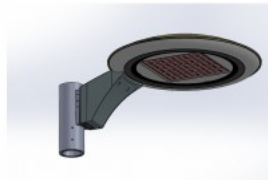

Product code 18154 DALI dimmable

Brand [Prolumen](#)
Supply voltage 230V
Power factor 0.95
Dimmable DALI
Output 70W
Maximum output 70W/1m
Luminous flux 7700lumens
Luminaire's efficiency lm79 110W
Correlated colour temperature warm white 3000K
Source of light [LUMILEDS](#)
Cri 80
Sdcm - macadam ellipses 6
Protection class IP66
Lifespan 100000h
Llmf tm21 L80B10 @25°C 100.000h
Height 282.0mm
Diameter 610.0mm
Casing colour black
Casing material aluminium
Polishing matt
Power supply [SOSEN](#)
Impact resistance IK08
Work environment outdoor use
Operation temperature -40 °C ... +50°C
Certificates CE
Warranty 5 years

A street light that makes moving in urban spaces safe even in the dark of night! It is perfect for driveways, streets, parking lots, and all other outdoor areas that need safe, affordable, and efficient lighting. Protection classes IP66 and IK08 ensure the fixture's durability and long life in outdoor conditions. Additionally, the light is ideal for collaboration with security cameras - see the product specifications for more details. Furthermore, the maintenance process of the light has been made exceptionally easy - allowing you to save on labor and time! This feature is ensured by the removable electric plate, which makes connecting wires during installation particularly convenient.