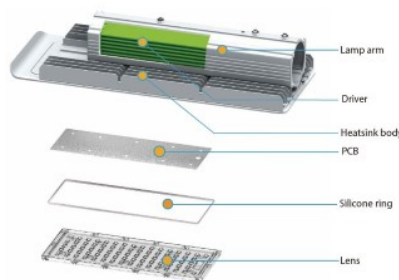

LED street light PROLUMEN Slim silvery 230V 90W 10800lm CRI80 70x140° IP66 4000K pure white

Product code 14327

Price 150,79+VAT

Brand [PROLUMEN](#)

Supply voltage 230V

Output 90W

Luminous flux 10800lumens

Luminaire's efficiency 120W

Correlated colour temperature (cct)

pure white 4000K

Lens angle 70x140

Source of light [LUMILEDS](#)

Cri 80

Protection class IP66

Lifespan 50000h

Installation opening diameter 60mm

Weight 2100g

In package 1pc

Casing colour silvery

Casing material aluminum

Polishing matt

Power supply [MEAN WELL](#)

Work environment outdoor use

Operation temperature -40° -+50°C

Certificates CE, RoHS, ENEC

Warranty 5 years