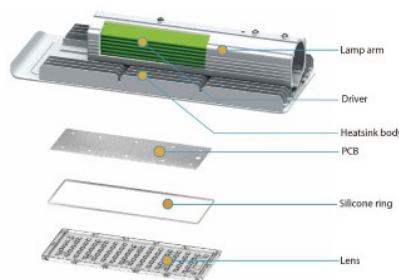

Casing material aluminum

Polishing matt

Power supply [MEAN WELL](#)

Work environment outdoor use

Operation temperature -40° -+50°C

Certificates CE, RoHS, ENEC

Warranty 5 years

LED street light PROLUMEN Slim silvery 230V 40W 4800lm CRI80 70x140° IP66 4000K pure white