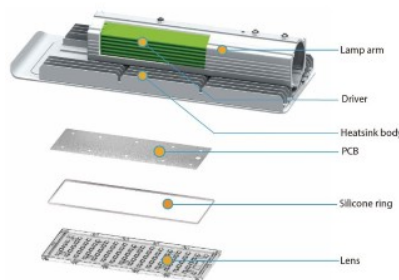

LED street light PROLUMEN Slim silvery 230V 120W 14400lm CRI80 70x140° IP66 4000K pure white

Product code 14317

Price 118,36+VAT

Brand [PROLUMEN](#)

Supply voltage 230V

Output 120W

Luminous flux 14400lumens

Luminaire's efficiency 120W

Correlated colour temperature (cct)

pure white 4000K

Lens angle 70x140

Source of light [LUMILEDS](#)

Cri 80

Protection class IP66

Lifespan 50000h

Installation opening diameter 60mm

Weight 2100g

In package 1pc

Casing colour silvery

Casing material aluminum

Polishing matt

Power supply [MEAN WELL](#)

Work environment outdoor use

Operation temperature -40° -+50°C

Certificates CE, RoHS, ENEC

Warranty 5 years