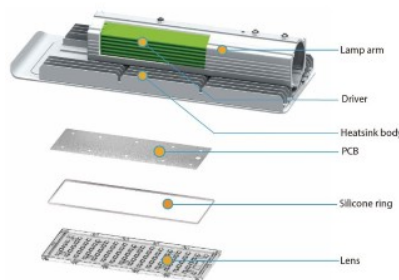

LED street light PROLUMEN Slim silvery 230V 40W 4800lm CRI80 70x140° IP66 4000K pure white

Product code 15837

Price 91,46+VAT

Brand [PROLUMEN](#)

Supply voltage 230V

Output 40W

Luminous flux 4800lumens

Luminaire's efficiency 120W

Correlated colour temperature (cct)

pure white 4000K

Lens angle 70x140

Source of light [LUMILEDS](#)

Cri 80

Protection class IP66

Lifespan 50000h

Installation opening diameter 60mm

Weight 2100g

In package 1pc

Casing colour silvery

Casing material aluminum

Polishing matt

Power supply [MEAN WELL](#)

Work environment outdoor use

Operation temperature -40° -+50°C

Certificates CE, RoHS, ENEC

Warranty 5 years