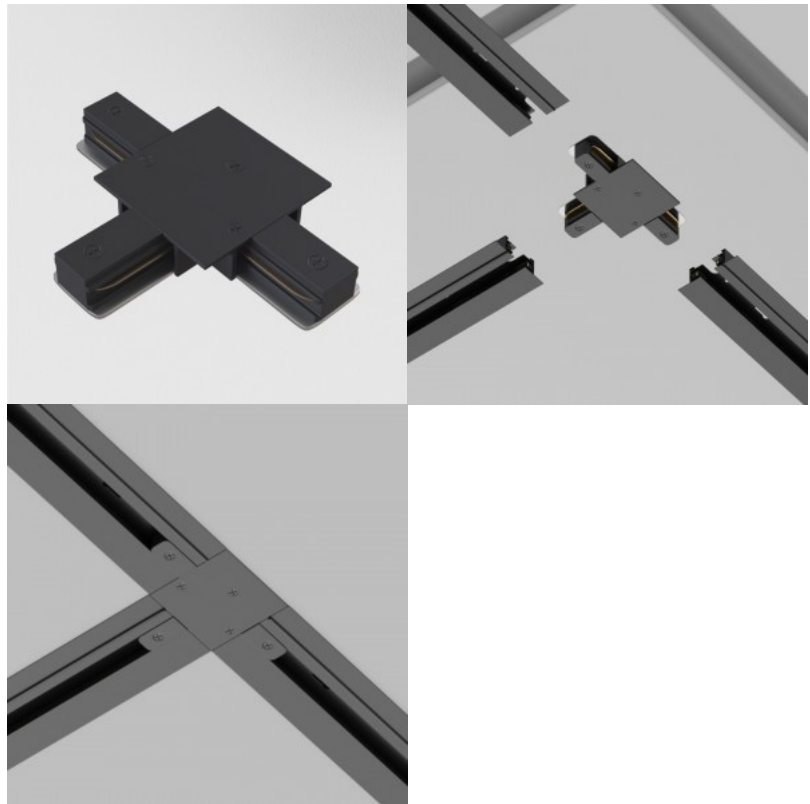

1-phase track accessory Maytoni 1-phase T-connector black

Product code 20501

Brand Maytoni
Height 20.0mm
Width 130.0mm
Length 95.0mm
Casing colour black
Casing material aluminium
Work environment indoor use