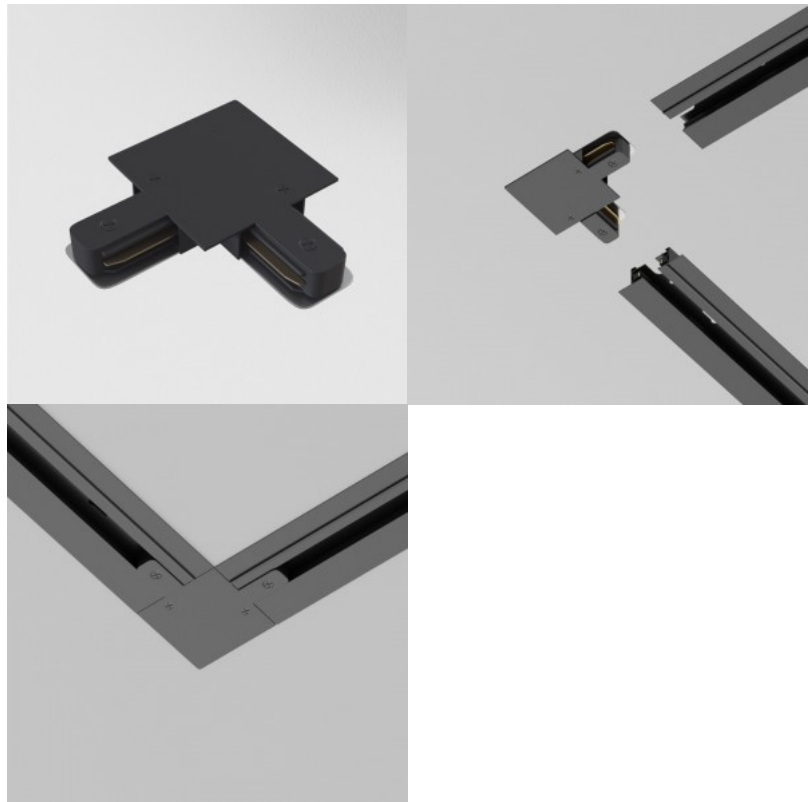

1-phase track accessory Maytoni 1-phase connector black

Product code 20498

Brand Maytoni
Height 20.0mm
Width 80.0mm
Length 60.0mm
Casing colour black
Casing material aluminium
Work environment indoor use

1-phase track accessory Maytoni 1-phase flexible connector Unity black

Product code 18546

Brand Maytoni
Height 20.0mm
Width 280.0mm
Casing colour black
Casing material plastic

1-phase track accessory Maytoni 1-phase flexible connector Unity white

1-phase track accessory Maytoni 1-phase hanger 2m TRA001CW-11B black

Product code 18548

Brand Maytoni
Height 32.0mm
Width 32.0mm
Length 2000.0mm
Casing colour black
Casing material metal

1-phase track accessory Maytoni 1-phase L-connector black

Product code 20500

Brand Maytoni
Height 20.0mm
Width 95.0mm
Length 95.0mm
Casing colour black
Casing material aluminium
Work environment indoor use

1-phase track accessory Maytoni 1-phase L-connector white