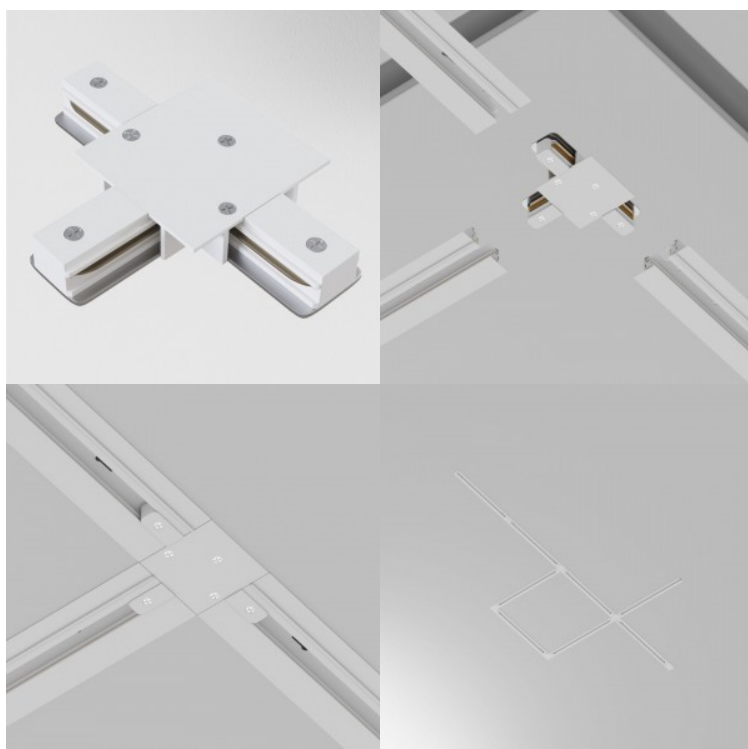

1-phase track accessory Maytoni 1-phase T-connector white

Product code 20497

Brand Maytoni
Height 20.0mm
Width 130.0mm
Length 95.0mm
Casing colour white
Casing material aluminium
Work environment indoor use