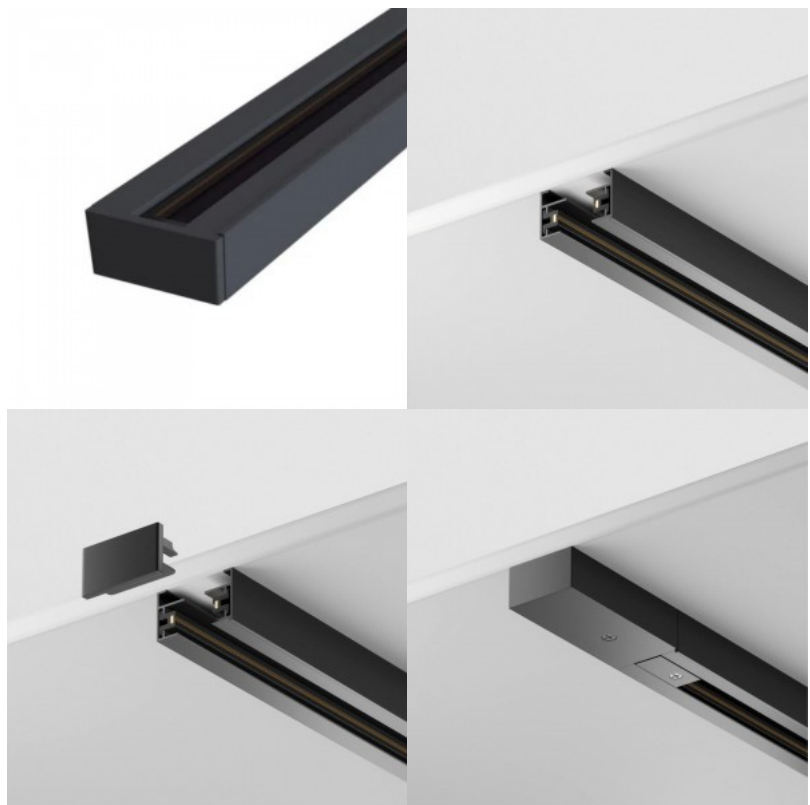

Power track Unity 1F 1m black 230V

Product code 18349

Supply voltage 230V
Height 20.0mm
Width 34.0mm
Length 1000.0mm
In package 1pc
Casing colour black

The track lighting system is a modern and functional lighting solution. One of the advantages of the system is the easy adjustment of light placement and the ability to add additional lights when needed. The power supply and end cap are included in the set. To assemble a complete lighting system, choose MAYTONI track systems and 1-phase luminaires.