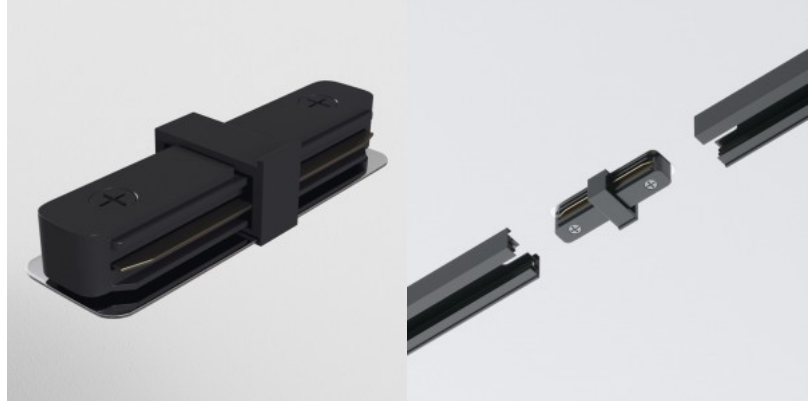

Brand Maytoni
Supply voltage 230V
Height 20.0mm
Width 34.0mm
Length 2000.0mm
In package 1pc
Casing colour black

The track lighting system is a modern and functional lighting solution. One of the advantages of the system is the easy adjustment of light placement and the ability to add additional lights when needed. The power supply and end cap are included in the set. To assemble a complete lighting system, choose MAYTONI track systems and 1-phase luminaires.

1-phase track accessory Maytoni L-connector TRA001CL-11W white

Product code 18536

Brand Maytoni
Height 17.0mm
Width 70.0mm
Length 70.0mm
Casing colour white
Casing material plastic

1-phase track accessory Maytoni Unity 1-phase connector black

Product code 20502

Brand Maytoni
Height 20.0mm
Width 71.0mm
Length 33.0mm
Casing colour black
Casing material plastic

1-phase track accessory Maytoni Unity 1-phase connector white

Product code 20495

Brand Maytoni
Height 20.0mm
Width 80.0mm
Length 60.0mm
Casing colour white
Casing material aluminium
Work environment indoor use

Power track Maytoni Unity 1-phase connector white

Product code 18535

Brand Maytoni
Height 20.0mm
Width 33.0mm
Length 71.0mm
Casing colour white
Casing material plastic

1-phase track accessory Maytoni Unity 1-phase L connector black