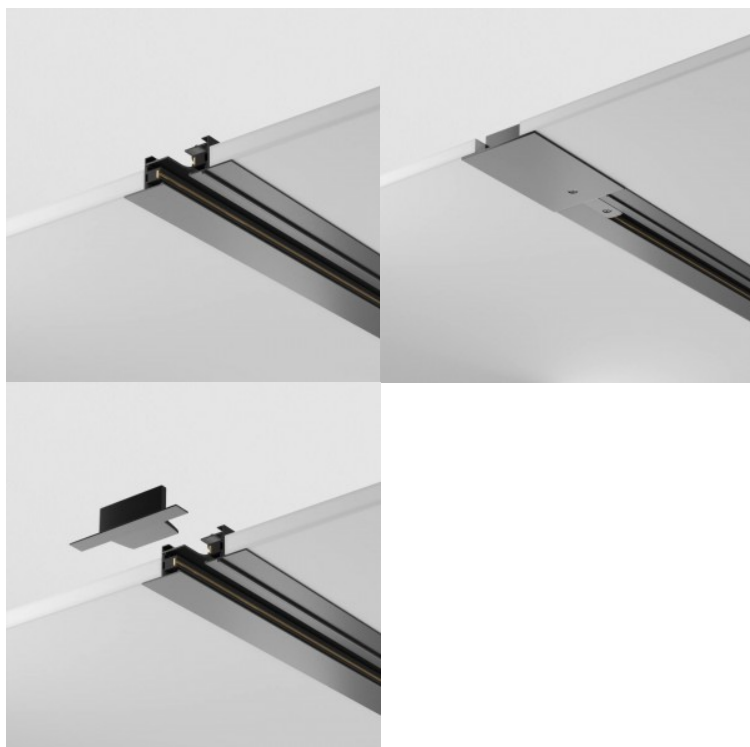

Power track Maytoni Unity 1F 2m black 230V

Product code 20494

Brand Maytoni
Supply voltage 230V
Height 20.0mm
Width 1000.0mm
Length 60.0mm
Weight 460 g
Package weight 460 g
In package 1pc
Casing colour black
Casing material aluminium
Work environment indoor use
Warranty 2 years

Power supply and end cap included.