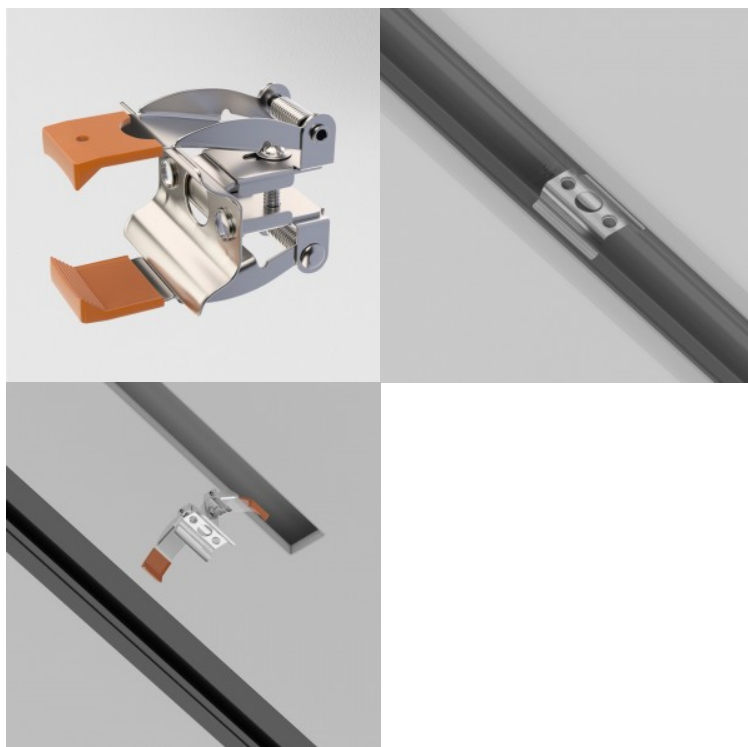

1-phase track accessory Maytoni Unity IP20

Product code 21490

Brand Maytoni
Protection class IP20
Height 37.0mm
Width 32.0mm
Length 45.0mm
Work environment indoor use
Warranty 2 years