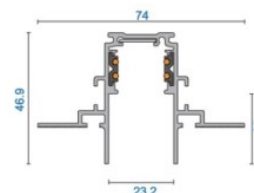

Power track POWERGEAR 3m Track PRO-RN130-B black 48V

Product code 16267

Brand [POWERGEAR](#)
Supply voltage 48V
Length 3000.0mm
In package 1pc
In box 4pcs
Casing colour black