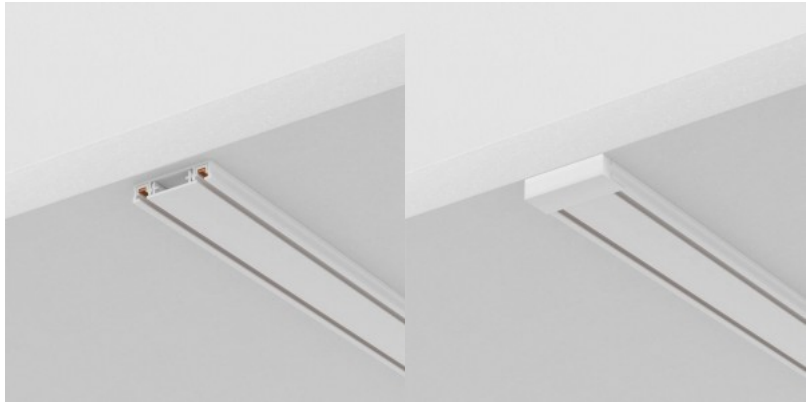

Power track Maytoni Radity Slim 1 m white IP20

Product code 21797

Brand Maytoni
Protection class IP20
Height 5.5mm
Width 25.0mm
Length 10000.0mm
Casing colour white
Casing material aluminium
Work environment indoor use
Warranty 2 years