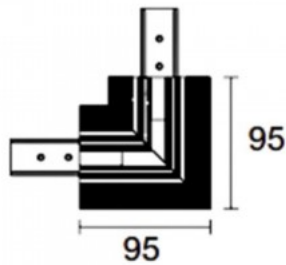

Power track POWERGEAR L RECESSED PROFILE CONNECTOR FLAT LEFT PRO-RN135FL-B black 48V

Product code 17549

Brand [POWERGEAR](#)

Supply voltage 48V

Height 95.0mm

Length 95.0mm

In package 1pc

In box 20pcs

Casing colour black

Work environment indoor use

Busbar corner connector for finishing.
Use together with Powergear L-
shaped connector.

Power track POWERGEAR L RECESSED PROFILE CONNECTOR FLAT RIGHT PRO-RN135FR-B black 48V

Product code 17550

Brand [POWERGEAR](#)

Supply voltage 48V

Height 95.0mm

Length 95.0mm

In package 1pc

In box 20pcs

Casing colour black

Work environment indoor use