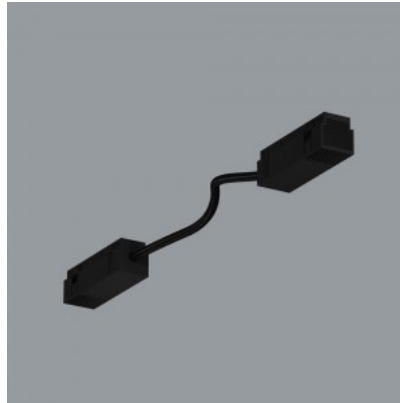

Power track Spectra Lighting Feed Connector Flexible electrical connector with cable black 48V IP20

Product code 16834

Brand [Spectra Lighting](#)
Supply voltage 48V
Protection class IP20
Height 24.0mm
Width 24.0mm
Length 75.0mm
Casing colour black
Casing material plastic
Warranty 3 years