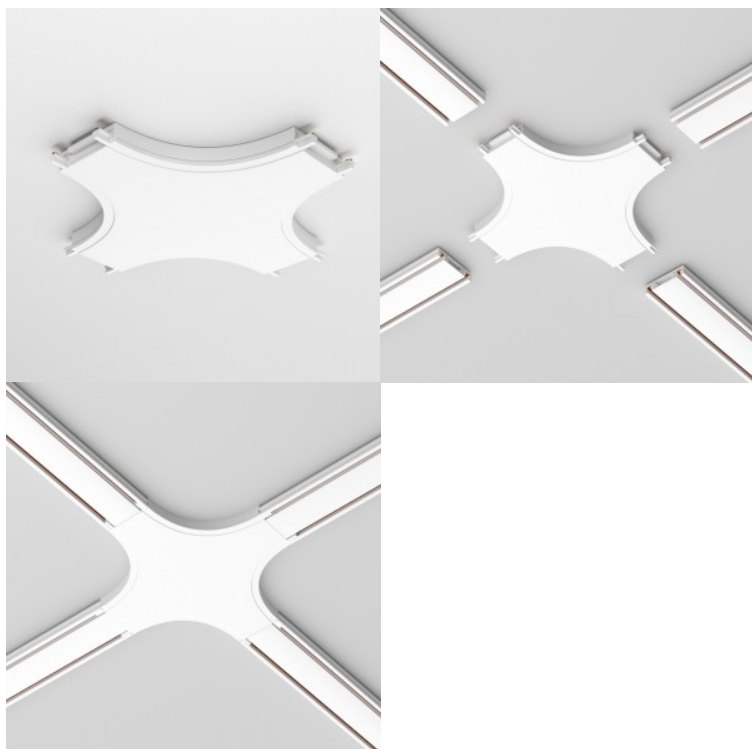

Track lighting accessory Maytoni Radity Slim X white 48V IP20

Product code 21839

Brand Maytoni
Supply voltage 48V
Protection class IP20
Height 7.0mm
Width 110.0mm
Length 110.0mm
Casing colour white
Casing material plastic
Work environment indoor use
Warranty 2 years