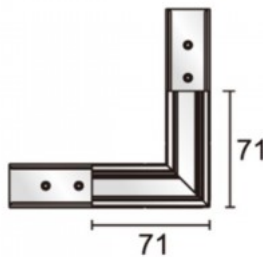

Power track POWERGEAR L PROFILE CONNECTOR FLAT RIGHT PRO-N135FR-B black 48V

Product code 17544

Brand [POWERGEAR](#)

Supply voltage 48V

Height 71.0mm

Length 71.0mm

In package 1pc

In box 12pcs

Casing colour black

Work environment indoor use

Busbar corner connector for finishing.
Use together with Powergear L-
shaped connector.

Power track POWERGEAR L PROFILE CONNECTOR FLAT RIGHT PRO-N135FR-W white 48V

Product code 17545

Brand [POWERGEAR](#)

Supply voltage 48V

Height 71.0mm

Length 71.0mm

In package 1pc

In box 12pcs

Casing colour white

Work environment indoor use