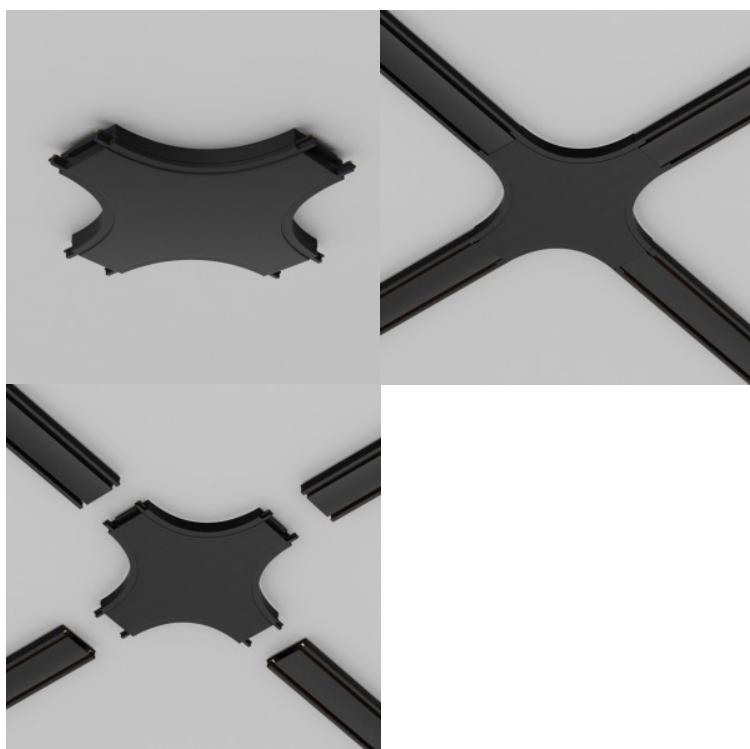

Track lighting accessory Maytoni Radity Slim T black 48V IP20

Product code 22766

Brand Maytoni
Supply voltage 48V
Protection class IP20
Height 7.0mm
Width 110.0mm
Length 110.0mm
Casing colour black
Casing material plastic
Work environment indoor use
Warranty 2 years