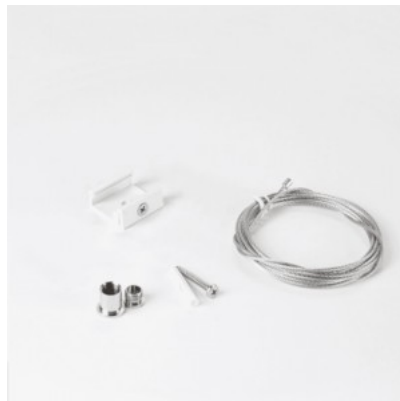

Accessory Prolumen Ceiling plate black

Product code 20939

Brand [Prolumen](#)
In box 60pcs
Casing colour black