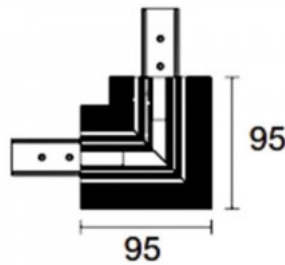

Power track POWERGEAR L RECESSED PROFILE CONNECTOR FLAT LEFT PRO-RN135FL-B black 48V

Product code 17549

Brand [POWERGEAR](#)

Supply voltage 48V

Height 95.0mm

Length 95.0mm

In package 1pc

In box 20pcs

Casing colour black

Work environment indoor use

Busbar corner connector for finishing.
Use together with Powergear L-
shaped connector.

Power track POWERGEAR L RECESSED PROFILE CONNECTOR FLAT RIGHT PRO-RN135FR-B black 48V

Product code 17550

Brand [POWERGEAR](#)

Supply voltage 48V

Height 95.0mm

Length 95.0mm

In package 1pc

In box 20pcs

Casing colour black

Work environment indoor use