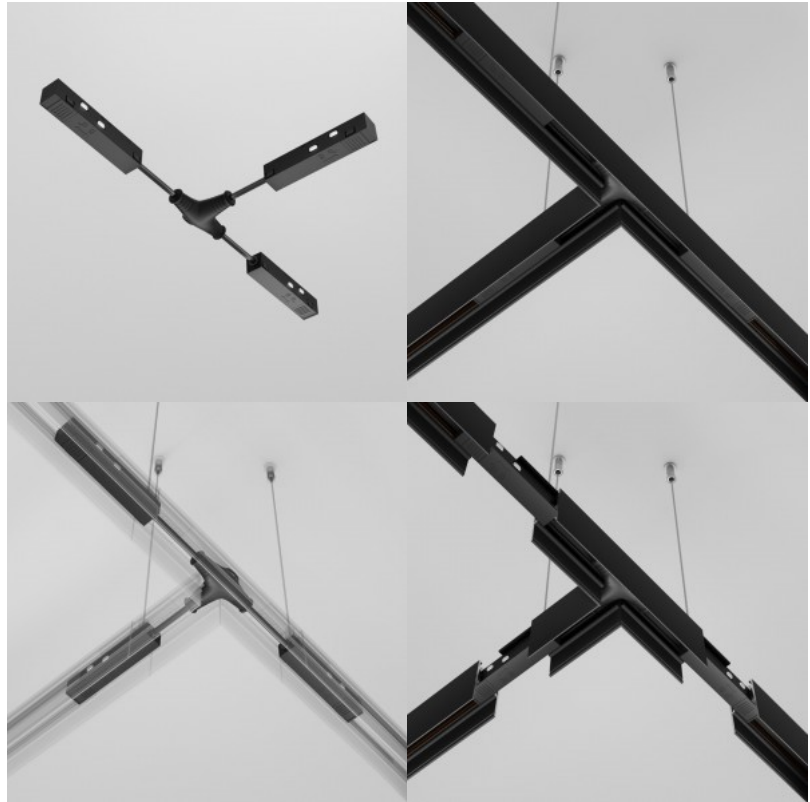

Power track Maytoni T Exility black 48V

Product code 23127

Brand Maytoni
Supply voltage 48V
Height 18.0mm
Width 345.0mm
Length 163.0mm
In package 1pc
Casing colour black
Casing material aluminium
Work environment indoor use
Warranty 5 years