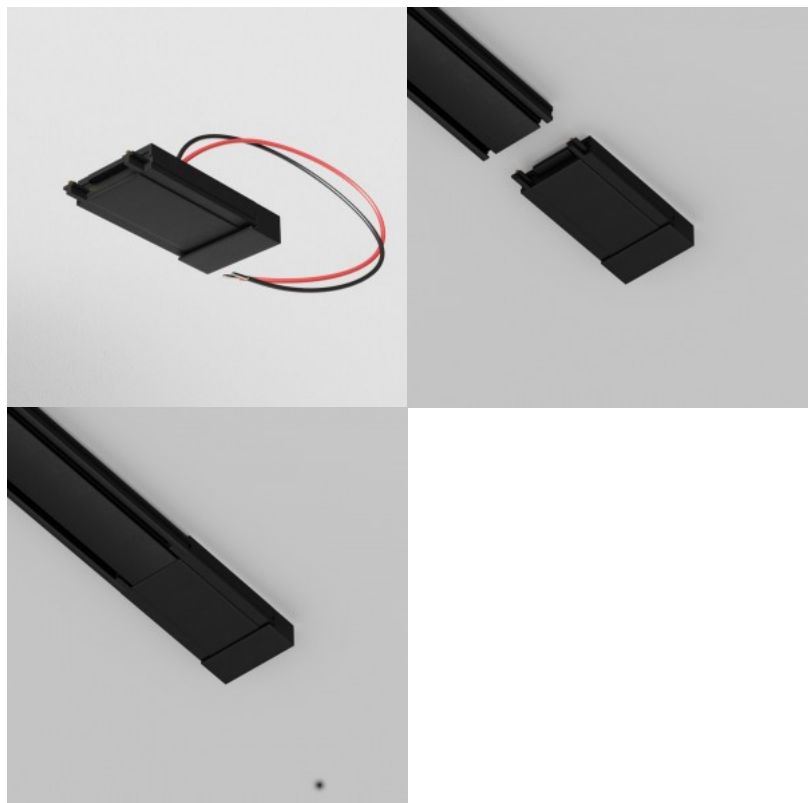

Track lighting accessory Maytoni Power input Radity black 48V IP20

Product code 21848

Brand Maytoni
Supply voltage 48V
Protection class IP20
Height 51.0mm
Width 25.0mm
Length 145.0mm
Casing colour black
Casing material plastic
Work environment indoor use
Warranty 2 years