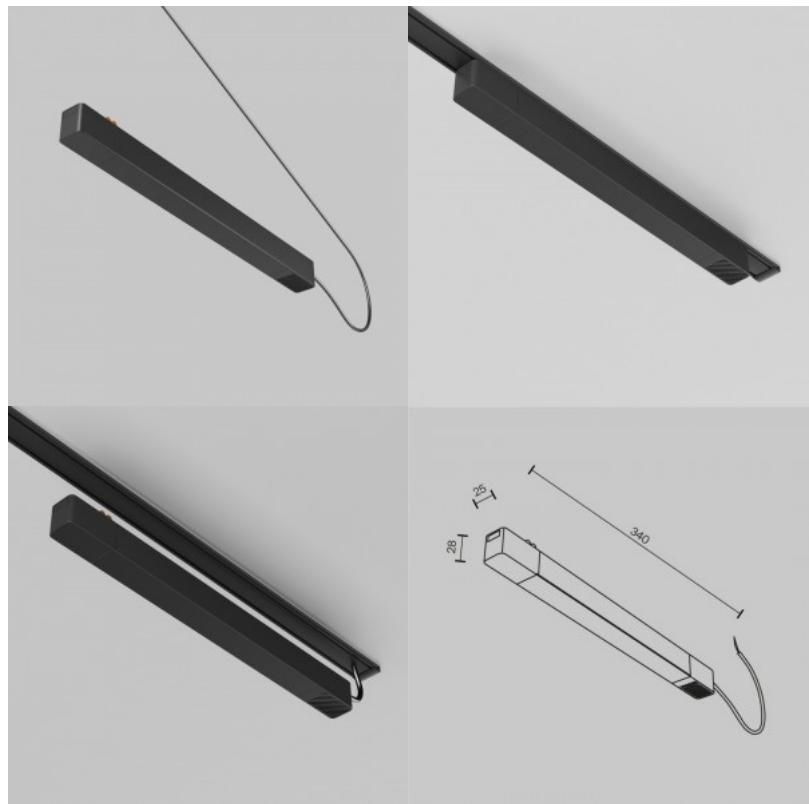

Accessory Maytoni adapter Radit black 48V 100W IP20

Product code 22745

Brand Maytoni
Supply voltage 48V
Output 100W
Maximum output 1000W/1m
Protection class IP20
Height 28.0mm
Width 25.0mm
Length 350.0mm
Casing colour black
Casing material aluminium + plastic
Work environment indoor use