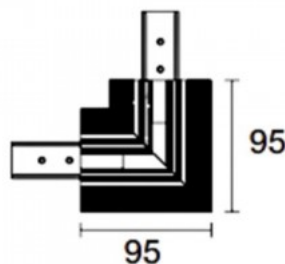

Brand [POWERGEAR](#)
Supply voltage 48V
Height 16.0mm
Width 16.0mm
Length 144.0mm
In package 1pc
In box 25pcs
Casing colour black
Work environment indoor use
Certificates CE

48V busbar connector. Compatible with magnetic POWERGEAR busbars. Extendable busbar length up to 30 meters.

Supply voltage 48V

Height 95.0mm

Length 95.0mm

In package 1pc

In box 20pcs

Casing colour black

Work environment indoor use

Busbar corner connector for finishing.
Use together with Powergear L-
shaped connector.