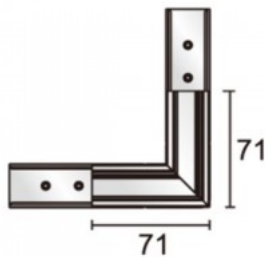

Height 71.0mm

Length 71.0mm

In package 1pc

In box 12pcs

Casing colour black

Work environment indoor use

Busbar corner connector for finishing.
Use together with Powergear L-
shaped connector.

Power track POWERGEAR L PROFILE CONNECTOR FLAT LEFT PRO-N135FL-W white 48V