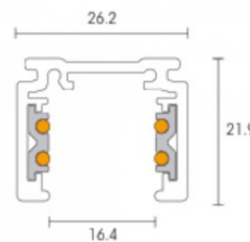

Power track POWERGEAR 3m Track PRO-N130-B black 48V

Product code 16266

Brand [POWERGEAR](#)
Supply voltage 48V
Height 21.9mm
Width 26.2mm
Length 3000.0mm
In package 1pc
In box 9pcs
Casing colour black