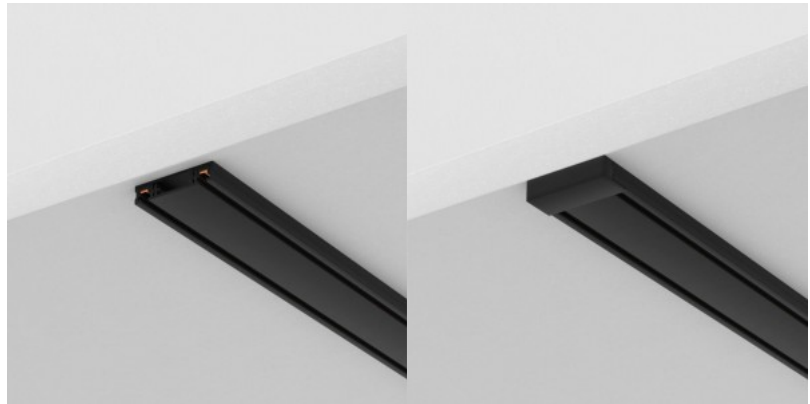

Power track Maytoni Radity Slim black 48V IP20

Product code 22741

Brand Maytoni
Supply voltage 48V
Protection class IP20
Height 5.5mm
Width 25.0mm
Length 1000.0mm
Casing colour black
Casing material aluminium + plastic
Work environment indoor use
Warranty 2 years