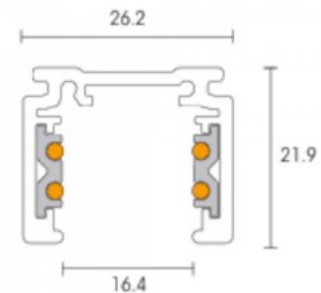

Power track POWERGEAR 2m PRO-N120-B black 48V

Product code 17362

Brand [POWERGEAR](#)
Supply voltage 48V
Height 21.9mm
Width 26.2mm
Length 2000.0mm
In package 1pc
In box 4pcs
Casing colour black