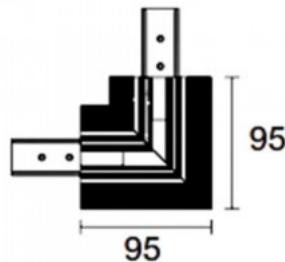

Power track POWERGEAR L RECESSED PROFILE CONNECTOR FLAT LEFT PRO-RN135FL-B black 48V

Product code 17549

Brand [POWERGEAR](#)

Supply voltage 48V

Height 95.0mm

Length 95.0mm

In package 1pc

In box 20pcs

Casing colour black

Work environment indoor use

Busbar corner connector for finishing.
Use together with Powergear L-
shaped connector.

Power track POWERGEAR L RECESSED PROFILE CONNECTOR FLAT RIGHT PRO-RN135FR-B black 48V

Product code 17550

Brand [POWERGEAR](#)

Supply voltage 48V

Height 95.0mm

Length 95.0mm

In package 1pc

In box 20pcs

Casing colour black

Work environment indoor use