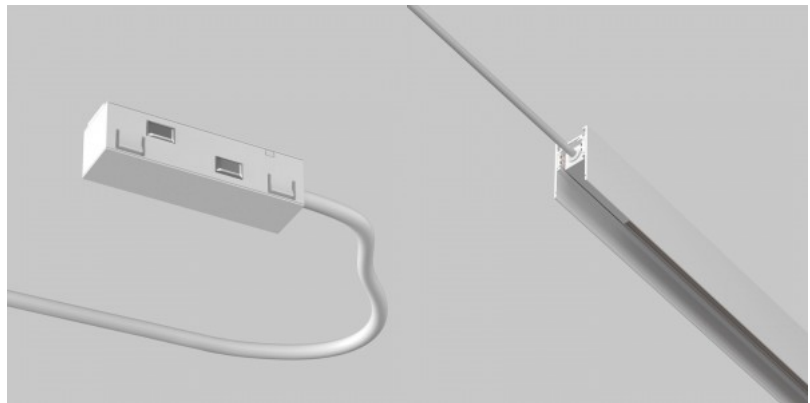

Power track Maytoni Siinitoide Exility white 48V

Product code 20145

Brand Maytoni
Supply voltage 48V
Height 19.0mm
Width 17.0mm
Length 350.0mm
Weight 30 g
Package weight 30 g
In package 1pc
Casing colour white
Warranty 2 years