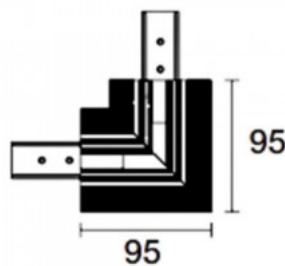

Busbar corner connector for finishing.
Use together with Powergear L-
shaped connector.