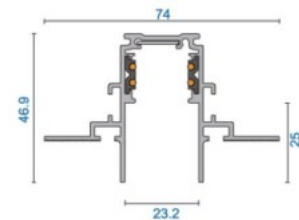

Power track POWERGEAR 2m Track PRO-RN120-B black 48V

Product code 17533

Brand [POWERGEAR](#)
Supply voltage 48V
Length 3000.0mm
In package 1pc
In box 4pcs
Casing colour black

High-quality 48V recessed power track for track light installation. The magnetic mounting mechanism allows for quick and safe installation of the power track, avoiding complex wire connections. This ensures a safe power source, making it an ideal choice for both residential and commercial spaces where quality and reliable lighting are important. Improve the quality of light in your everyday life and choose a top-notch lighting solution from [the LED house product range!](#)

Power track POWERGEAR 2m Track PRO-RN120-W white 48V

Product code 17528

Brand [POWERGEAR](#)
Supply voltage 48V
Height 46.9mm
Width 23.2mm
Length 2000.0mm
In package 1pc
In box 8pcs
Casing colour white