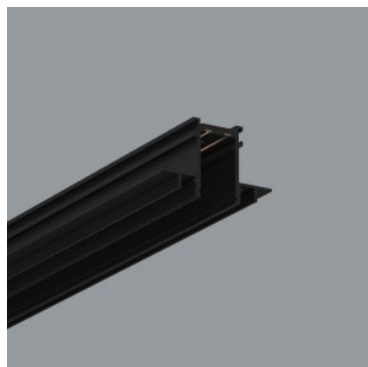

Power track Spectra Lighting Insight Profile 1 2m black 48V IP20

Product code 16701

Brand [Spectra Lighting](#)
Supply voltage 48V
Protection class IP20
Height 54.0mm
Width 30.0mm
Length 2000.0mm
Casing colour black
Casing material aluminium
Warranty 3 years