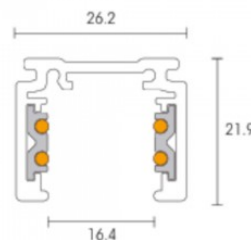

Power track POWERGEAR 3m Track PRO-N130-B black 48V

Product code 16266

Brand [POWERGEAR](#)
Supply voltage 48V
Height 21.9mm
Width 26.2mm
Length 3000.0mm
In package 1pc
In box 9pcs
Casing colour black