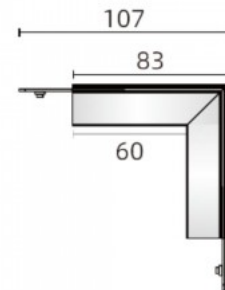

Supply voltage 48V

Height 107.0mm

Length 107.0mm

Weight 138 g

In package 1pc

In box 96pcs

Casing colour black

Casing material metal + plastic