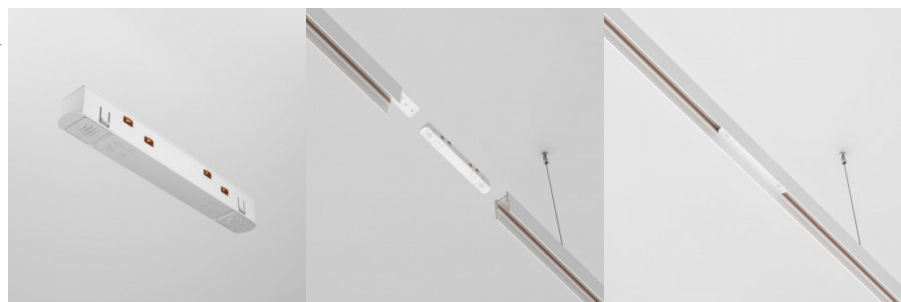

Power track Maytoni Toitepistik Exility white 48V

Product code 20141

Brand Maytoni
Supply voltage 48V
Height 18.0mm
Width 16.0mm
Length 138.0mm
Weight 30 g
Package weight 30 g
In package 1pc
Casing colour white
Warranty 2 years