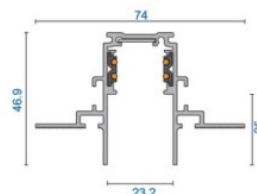

High-quality 48V recessed power track for track light installation. The magnetic mounting mechanism allows for quick and safe installation of the power track, avoiding complex wire connections. This ensures a safe power source, making it an ideal choice for both residential and commercial spaces where quality and reliable lighting are important. Improve the quality of light in your everyday life and choose a top-notch lighting solution from [the LED house product range!](#)