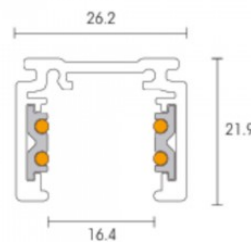

Power track POWERGEAR 3m Track PRO-N130-B black 48V

Product code 16266

Brand [POWERGEAR](#)
Supply voltage 48V
Height 21.9mm
Width 26.2mm
Length 3000.0mm
In package 1pc
In box 9pcs
Casing colour black