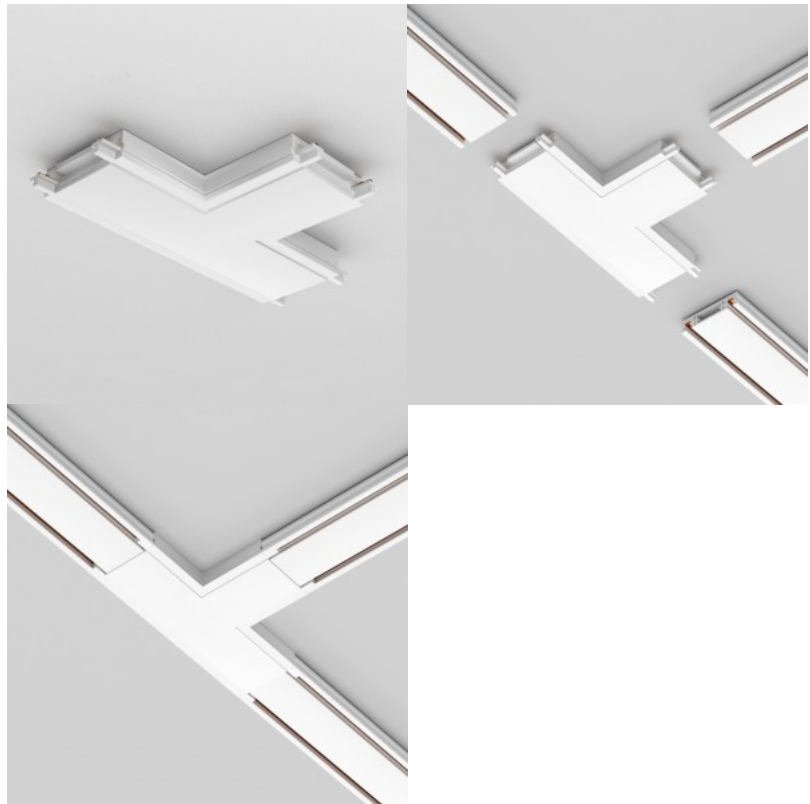

Track lighting accessory Maytoni Radity Slim T white 48V IP20

Product code 21837

Brand Maytoni
Supply voltage 48V
Protection class IP20
Height 6.0mm
Width 86.0mm
Length 55.0mm
Casing colour white
Casing material plastic
Work environment indoor use
Warranty 2 years