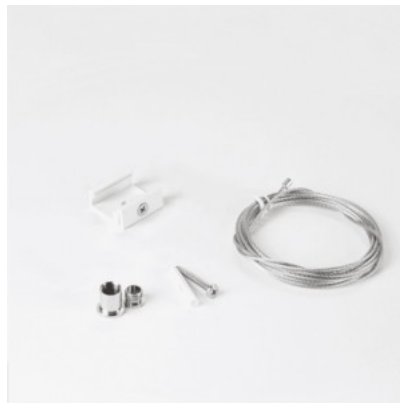

Accessory Prolumen Ceiling plate black

Product code 20939

Brand [Prolumen](#)
In box 60pcs
Casing colour black