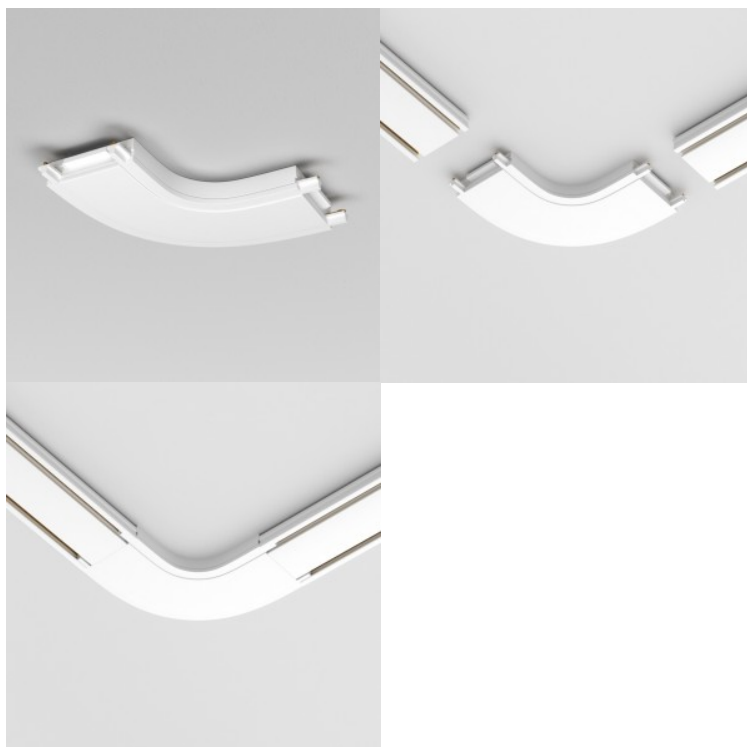

Track lighting accessory Maytoni Radity Slim white 48V IP20

Product code 21835

Brand Maytoni
Supply voltage 48V
Protection class IP20
Height 6.0mm
Width 55.0mm
Length 55.0mm
Casing colour white
Casing material plastic
Work environment indoor use
Warranty 2 years