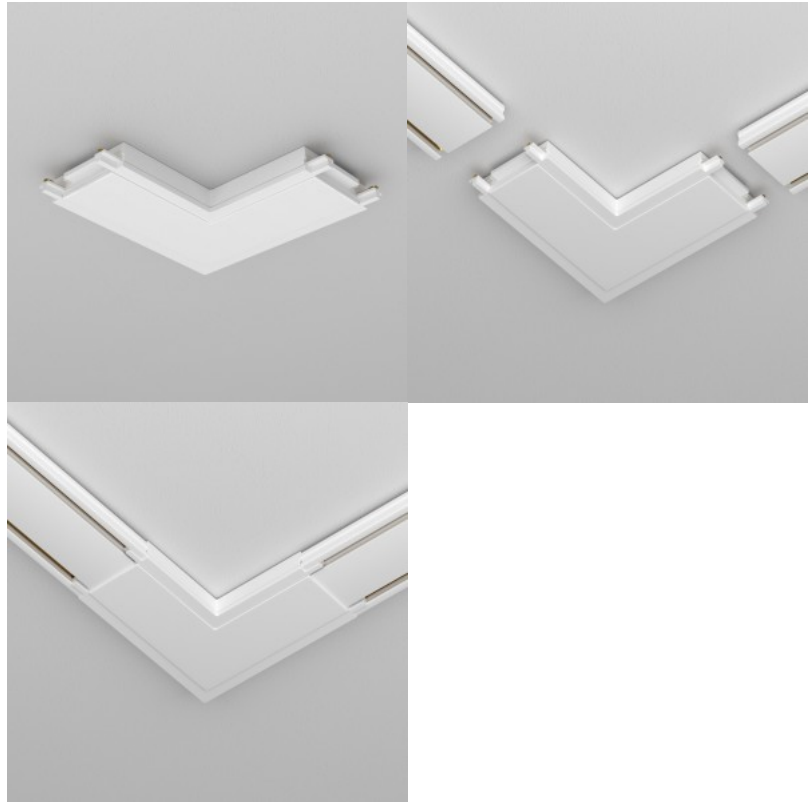

Track lighting accessory Maytoni Radity Slim white 48V IP20

Product code 21846

Brand Maytoni
Supply voltage 48V
Protection class IP20
Height 6.0mm
Width 55.0mm
Length 55.0mm
Casing colour white
Casing material plastic
Warranty 2 years