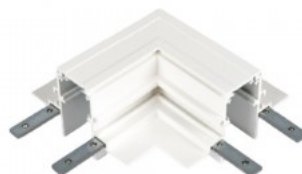

Supply voltage 48V

Height 95.0mm

Length 95.0mm

In package 1pc

In box 20pcs

Casing colour white

Work environment indoor use

Busbar corner connector for finishing.
Use together with Powergear L-
shaped connector.