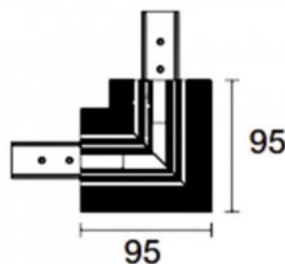

Busbar corner connector for finishing.
Use together with Powergear L-
shaped connector.