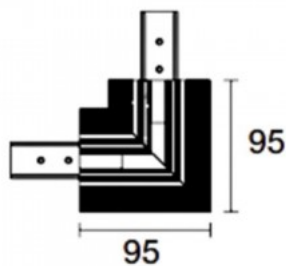

Busbar corner connector for finishing.
Use together with Powergear L-
shaped connector.