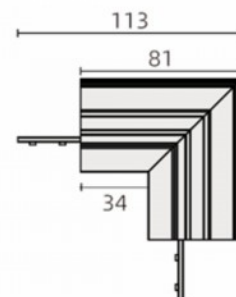

L-shaped corner for 48V power track.