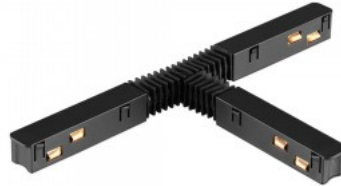

Power track Prolumen Coretrack T connector black 48V IP20

Product code 23167

Brand [Prolumen](#)
Supply voltage 48V
Protection class IP20
Height 122.0mm
Length 227.0mm
In package 1pc
Casing colour black
Casing material metal + plastic
Warranty 5 years

T-shaped corner for 48V power track.

Power track Prolumen Coretrack T connector white 48V IP20

Product code 23169

Brand [Prolumen](#)
Supply voltage 48V
Protection class IP20
Height 122.0mm
Length 227.0mm
In package 1pc
Casing colour white
Casing material metal + plastic
Warranty 5 years