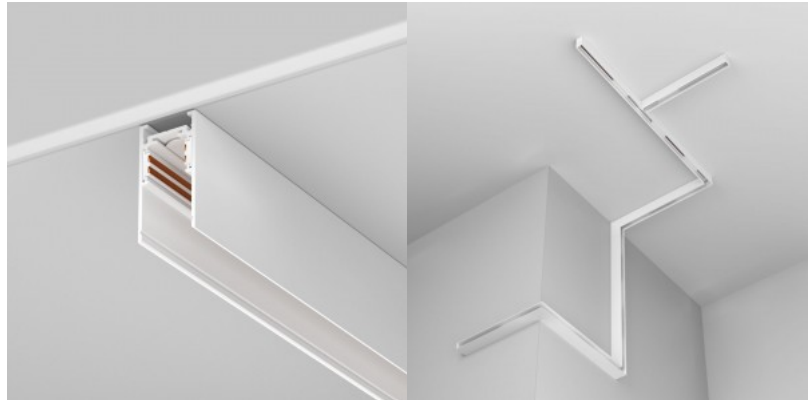

Power track Maytoni Exility 2m white 48V

Product code 20139

Brand Maytoni
Supply voltage 48V
Height 52.0mm
Width 2000.0mm
Length 26.0mm
Weight 900 g
Package weight 1.4 kg
In package 1pc
Casing colour white
Casing material aluminium
Work environment indoor use
Warranty 2 years