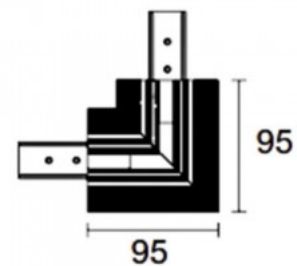

Supply voltage 48V

Height 95.0mm

Length 95.0mm

In package 1pc

In box 20pcs

Casing colour white

Work environment indoor use

Busbar corner connector for finishing.
Use together with Powergear L-
shaped connector.