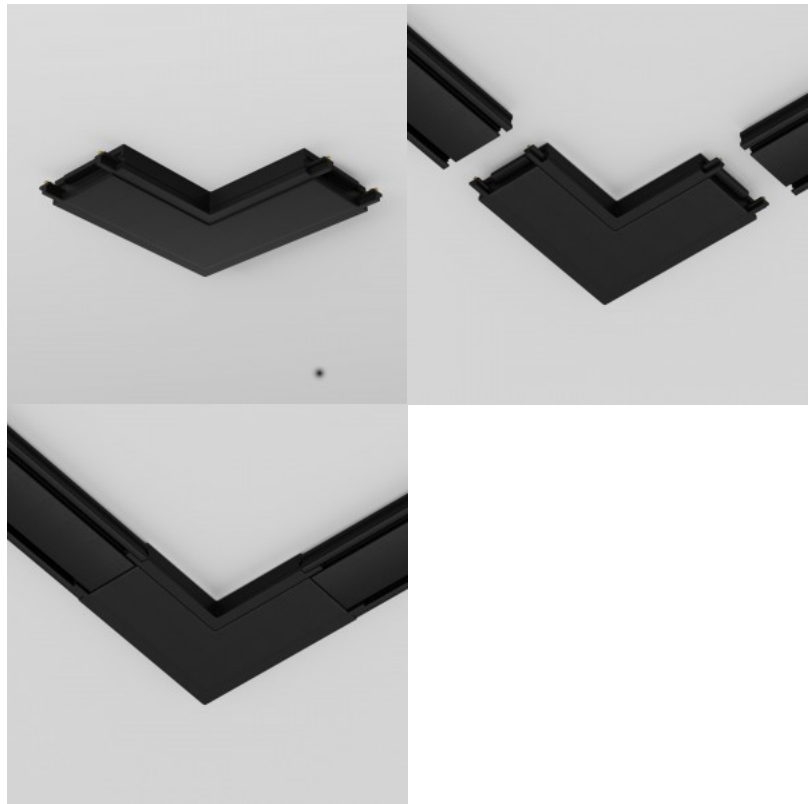

Track lighting accessory Maytoni Radity Slim black 48V IP20

Product code 21845

Brand Maytoni
Supply voltage 48V
Protection class IP20
Height 6.0mm
Width 55.0mm
Length 55.0mm
Casing colour black
Casing material plastic
Work environment indoor use
Warranty 2 years