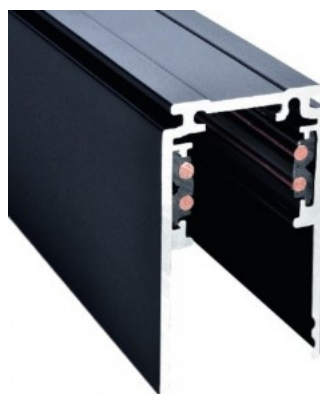

High-quality 48V power track for track light installation. The magnetic mounting mechanism allows for quick and secure installation of the power track, avoiding complex wire connections. This ensures a safe power source, making it an ideal choice for both residential and commercial spaces where quality and reliable lighting are important. Improve the quality of light in your everyday life and choose a top-notch lighting solution from [the LED house product range!](#)