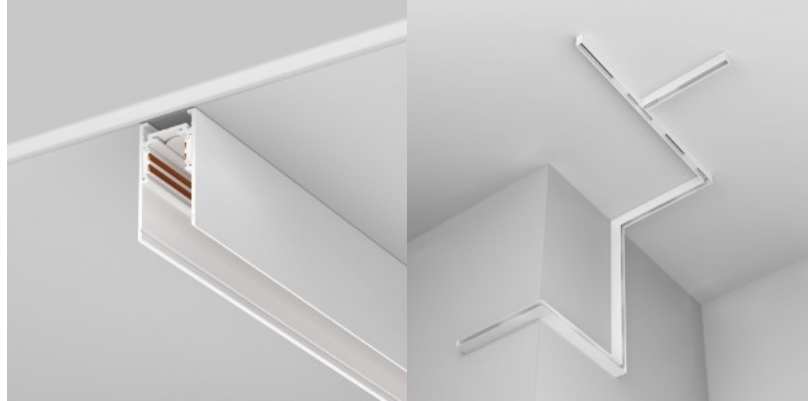

Power track Maytoni Exility 2m white 48V

Product code 20139

Brand Maytoni
Supply voltage 48V
Height 52.0mm
Width 2000.0mm
Length 26.0mm
Weight 900 g
Package weight 1.4 kg
In package 1pc
Casing colour white
Casing material aluminium
Work environment indoor use
Warranty 2 years