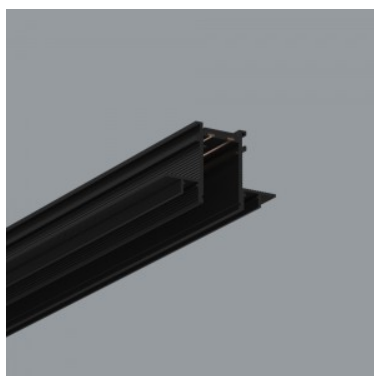

Power track Spectra Lighting Insight Profile 1 2m black 48V IP20

Product code 16701

Brand [Spectra Lighting](#)
Supply voltage 48V
Protection class IP20
Height 54.0mm
Width 30.0mm
Length 2000.0mm
Casing colour black
Casing material aluminium
Warranty 3 years