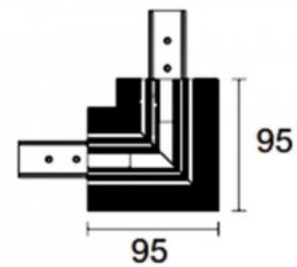

Power track POWERGEAR L RECESSED PROFILE CONNECTOR FLAT RIGHT PRO-RN135FR-W white 48V

Product code 17551

Brand [POWERGEAR](#)

Supply voltage 48V

Height 95.0mm

Length 95.0mm

In package 1pc

In box 20pcs

Casing colour white

Work environment indoor use