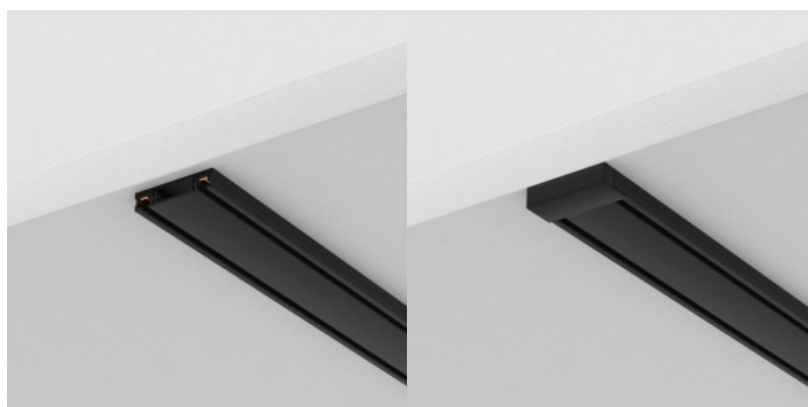

Power track Maytoni Radity Slim black 48V IP20

Product code 22740

Brand Maytoni
Supply voltage 48V
Protection class IP20
Height 5.5mm
Width 25.0mm
Length 2000.0mm
Casing colour black
Casing material aluminium + plastic
Work environment indoor use
Warranty 2 years