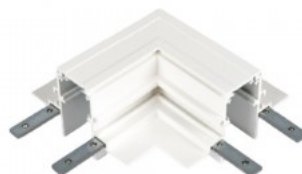

Power track POWERGEAR L RECESSED PROFILE CONNECTOR LEFT RIGHT PRO-RN135FL-W white 48V

Product code 17552

Brand [POWERGEAR](#)

Supply voltage 48V

Height 95.0mm

Length 95.0mm

In package 1pc

In box 20pcs

Casing colour white

Work environment indoor use