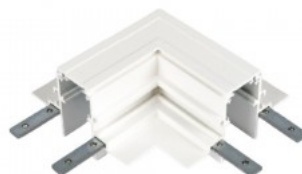

Work environment indoor use

Busbar corner connector for finishing.
Use together with Powergear L-
shaped connector.

Power track POWERGEAR L-shaped connector PRO-N135-B black 48V

Product code 17542

Brand [POWERGEAR](#)
Supply voltage 48V
Height 114.0mm
Width 16.0mm
Length 114.0mm
In package 1pc
Casing colour black
Work environment indoor use