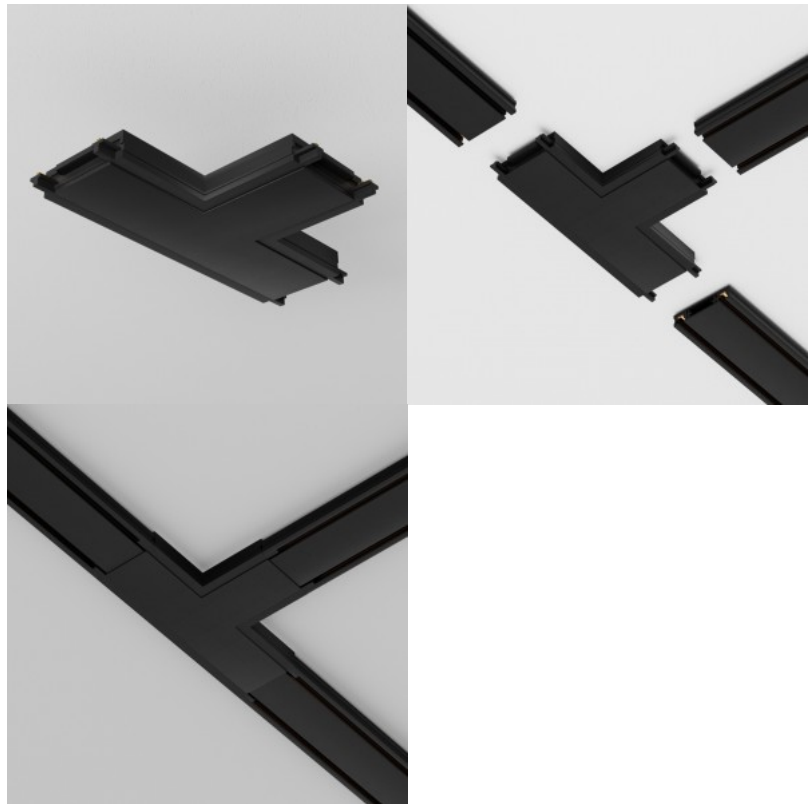

Track lighting accessory Maytoni Radity Slim T black 48V IP20

Product code 22765

Brand Maytoni
Supply voltage 48V
Protection class IP20
Height 6.0mm
Width 55.0mm
Length 86.0mm
Casing colour black
Casing material plastic
Work environment indoor use
Warranty 2 years