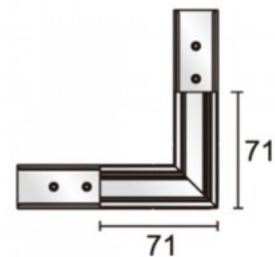

Supply voltage 48V

Height 71.0mm

Length 71.0mm

In package 1pc

In box 12pcs

Casing colour white

Work environment indoor use

Busbar corner connector for finishing.
Use together with Powergear L-
shaped connector.