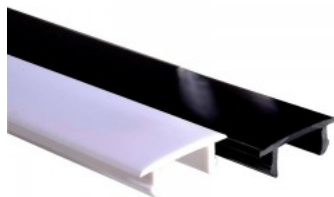

Power track POWERGEAR PVC Cover PRO-CSN20-B 2m black

Product code 17594

Brand [POWERGEAR](#)
Height 6.0mm
Width 20.0mm
Length 2000.0mm
In package 1pc
In box 50pcs
Casing colour black

Cover for recessed track.