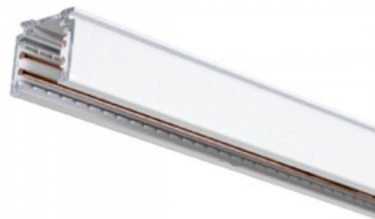

Power track POWERGEAR 2m Track PRO-N120-W white 48V

Product code 17525

Brand [POWERGEAR](#)
Supply voltage 48V
Height 21.9mm
Width 26.2mm
Length 2000.0mm
In package 1pc
In box 9pcs
Casing colour white

High-quality 48V power track for track light installation. The magnetic mounting mechanism allows for quick and secure installation of the power track, avoiding complex wire connections. This ensures a safe power source, making it an ideal choice for both residential and commercial spaces where quality and reliable lighting are important. Improve the quality of light in your everyday life and choose a top-notch lighting solution from [the LED house product range!](#)