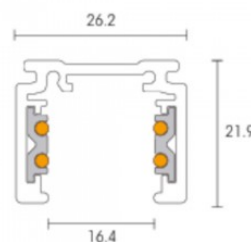

High-quality 48V recessed power track for track light installation. The magnetic mounting mechanism allows for quick and safe installation of the power track, avoiding complex wire connections. This ensures a safe power source, making it an ideal choice for both residential and commercial spaces where quality and reliable lighting are important. Improve the quality of light in your everyday life and choose a top-notch lighting solution from [the LED house product range!](#)

Power track POWERGEAR 2m PRO-N120-B black 48V

Product code 17362

Brand [POWERGEAR](#)
 Supply voltage 48V
 Height 21.9mm
 Width 26.2mm
 Length 2000.0mm
 In package 1pc
 In box 4pcs
 Casing colour black

High-quality 48V power track for track light installation. The magnetic mounting mechanism allows for quick and secure installation of the power track, avoiding complex wire connections. This ensures a safe power source, making it an ideal choice for both residential and commercial spaces where quality and reliable lighting are important. Improve the quality of light in your everyday life and choose a top-notch lighting solution from [the LED house product range!](#)