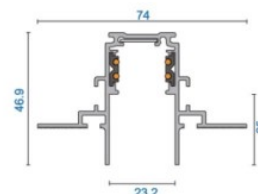

High-quality 48V recessed power track for track light installation. The magnetic mounting mechanism allows for quick and safe installation of the power track, avoiding complex wire connections. This ensures a safe power source, making it an ideal choice for both residential and commercial spaces where quality and reliable lighting are important. Improve the quality of light in your everyday life and choose a top-notch lighting solution from [the LED house product range!](#)