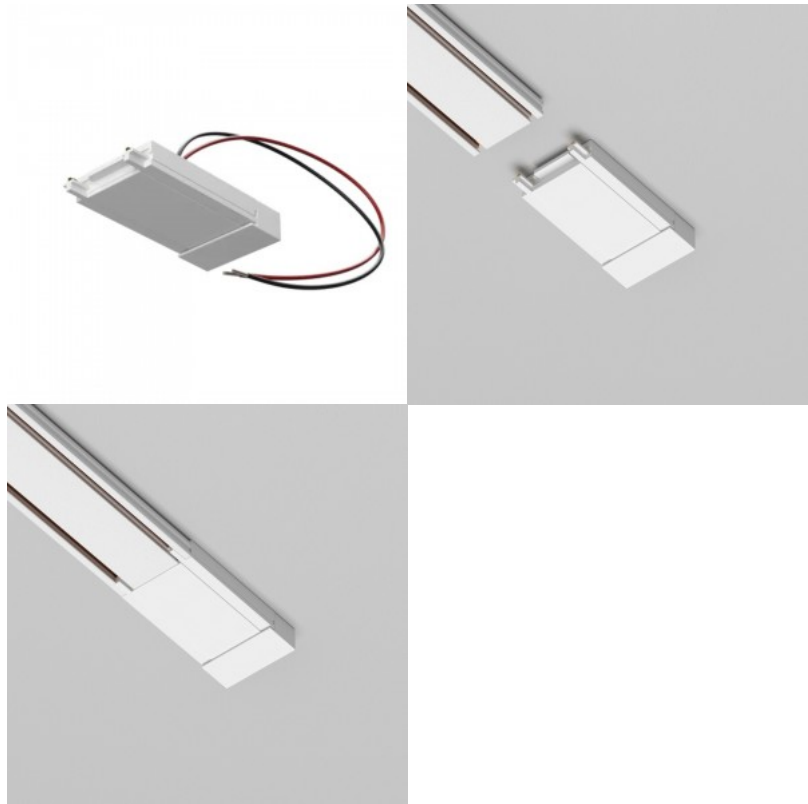

Track lighting accessory Maytoni Radity Slim white 48V IP20

Product code 21840

Brand Maytoni
Supply voltage 48V
Protection class IP20
Height 51.0mm
Width 25.0mm
Length 145.0mm
Casing colour white
Casing material plastic
Work environment indoor use
Warranty 2 years