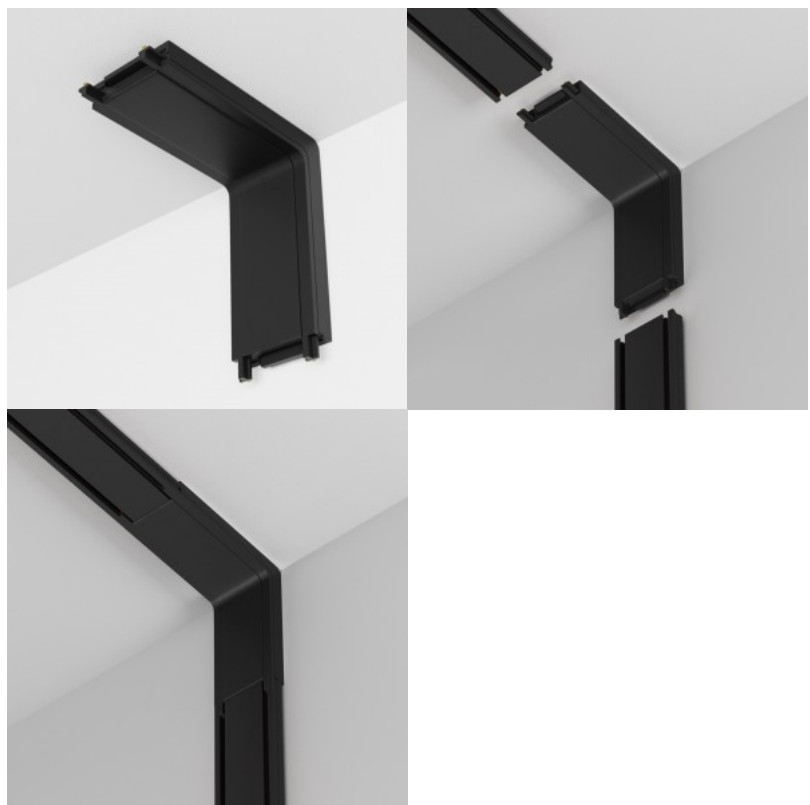

Track lighting accessory Maytoni Radity Slim black 48V IP20

Product code 21843

Brand Maytoni
Supply voltage 48V
Protection class IP20
Height 55.0mm
Width 25.0mm
Length 55.0mm
Casing colour black
Casing material plastic
Work environment indoor use
Warranty 2 years