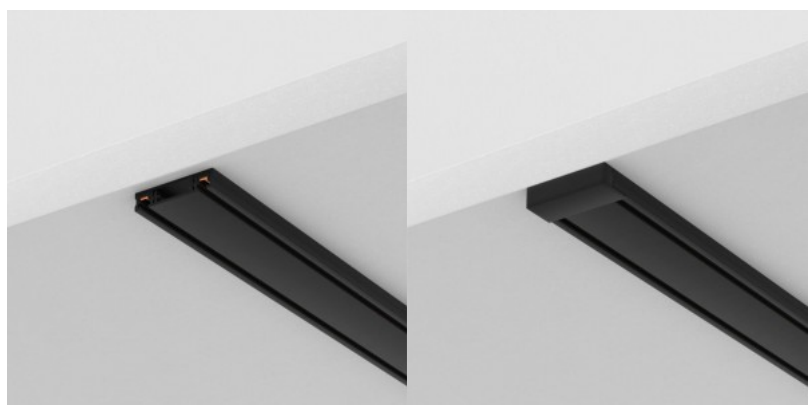

Power track Maytoni Radity Slim black 48V IP20

Product code 22740

Brand Maytoni
Supply voltage 48V
Protection class IP20
Height 5.5mm
Width 25.0mm
Length 2000.0mm
Casing colour black
Casing material aluminium + plastic
Work environment indoor use
Warranty 2 years