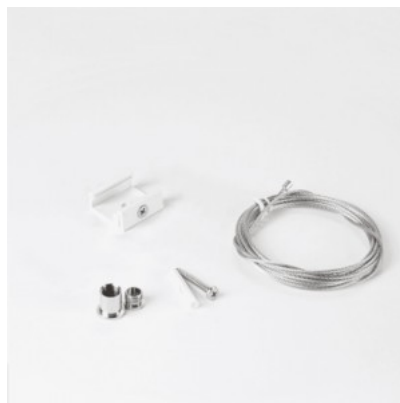

Power track POWERGEAR Suspension set PRO-N149 black 48V

Product code 17702

Brand [POWERGEAR](#)
Supply voltage 48V
Length 1500.0mm
In package 1pc
In box 20pcs
Casing colour black
Casing material steel

Suspension set with 1.5m wire and mounting bracket for 48V track system.

Suspension cord POWERGEAR Suspension Set with Clamp 1,5m white

Product code 21878

Brand [POWERGEAR](#)
Length 1500.0mm
In package 8pcs
In box 96pcs
Casing colour white