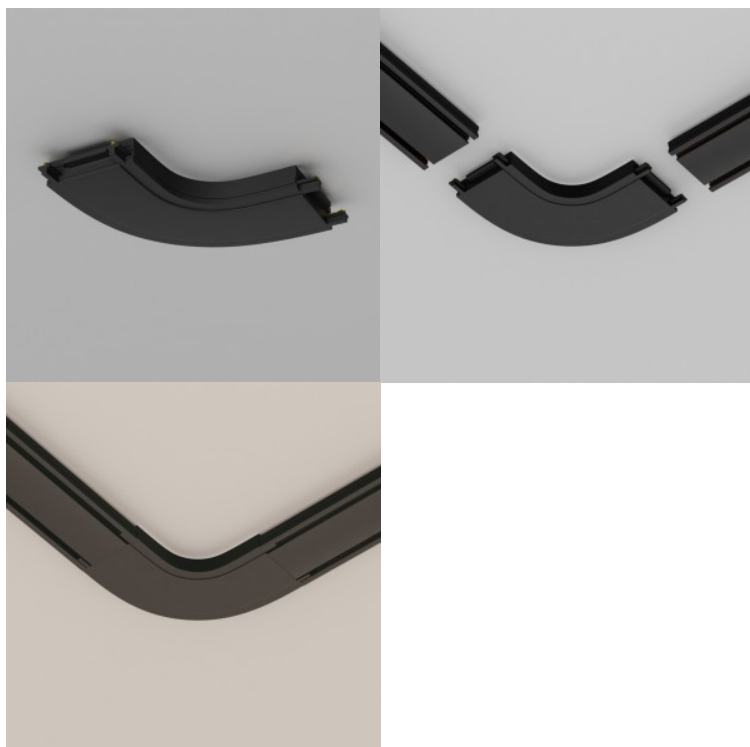

Track lighting accessory Maytoni Radity Slim black 48V IP20

Product code 21847

Brand Maytoni
Supply voltage 48V
Protection class IP20
Height 6.0mm
Width 55.0mm
Length 55.0mm
Casing colour black
Casing material plastic
Work environment indoor use
Warranty 2 years