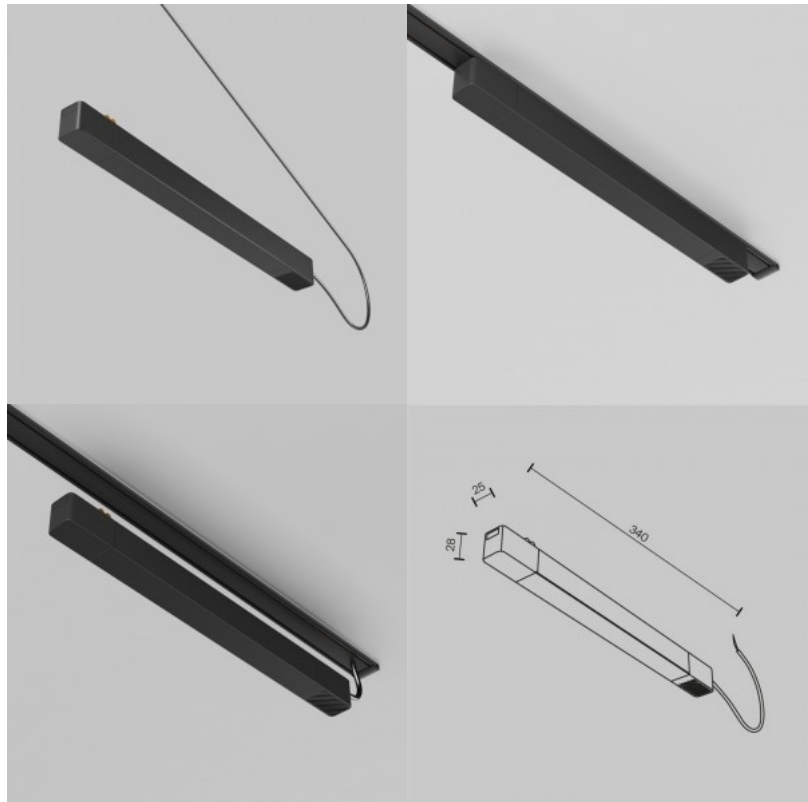

Accessory Maytoni adapter Radit black 48V 100W IP20

Product code 22745

Brand Maytoni
Supply voltage 48V
Output 100W
Maximum output 1000W/1m
Protection class IP20
Height 28.0mm
Width 25.0mm
Length 350.0mm
Casing colour black
Casing material aluminium + plastic
Work environment indoor use