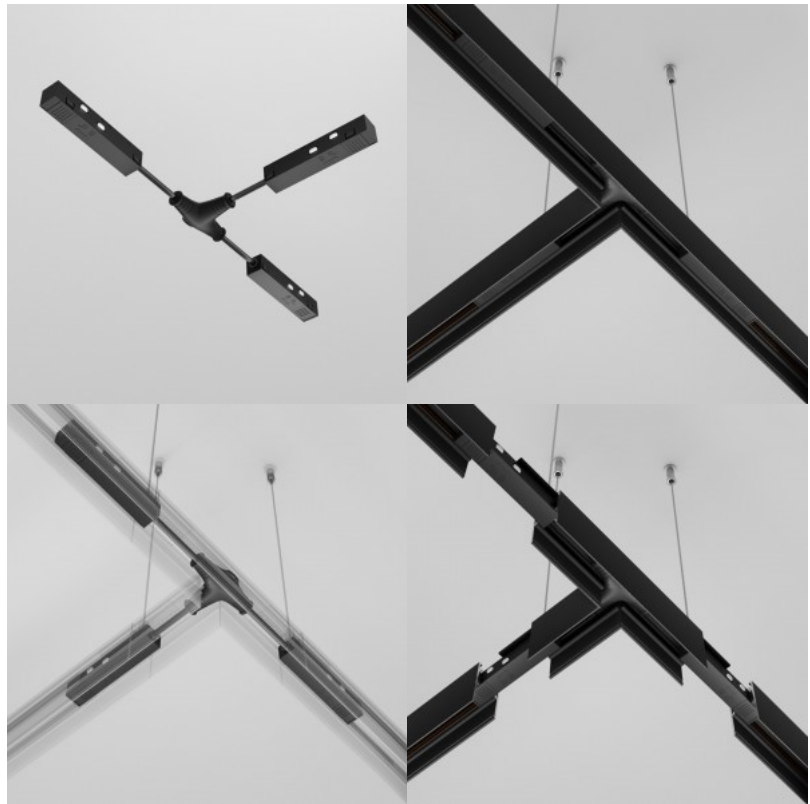

Power track Maytoni T Exility black 48V

Product code 23127

Brand Maytoni
Supply voltage 48V
Height 18.0mm
Width 345.0mm
Length 163.0mm
In package 1pc
Casing colour black
Casing material aluminium
Work environment indoor use
Warranty 5 years