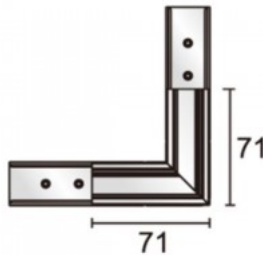

Brand [POWERGEAR](#)

Supply voltage 48V

Height 71.0mm

Length 71.0mm

In package 1pc

In box 12pcs

Casing colour black

Work environment indoor use