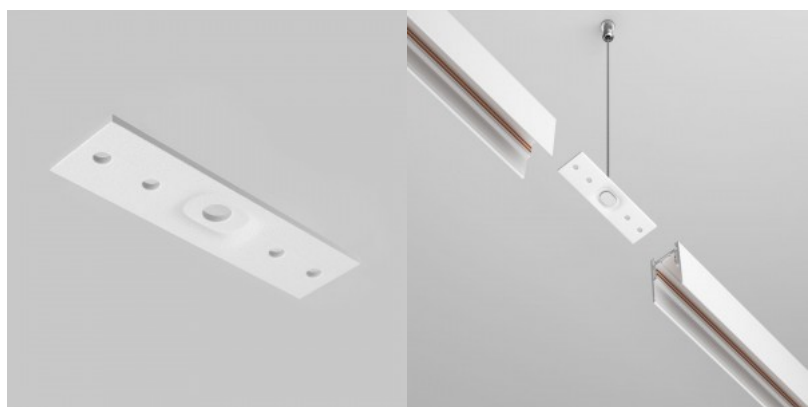

Power track Maytoni Toitepistik Exility white 48V

Product code 20141

Brand Maytoni
Supply voltage 48V
Height 18.0mm
Width 16.0mm
Length 138.0mm
Weight 30 g
Package weight 30 g
In package 1pc
Casing colour white
Warranty 2 years

Power track Maytoni Ühendusplaat Exility white 48V

Product code 20142

Brand Maytoni
Supply voltage 48V
Height 2.0mm
Width 22.0mm
Length 80.0mm
Weight 30 g
Package weight 30 g
In package 1pc
Casing colour white
Warranty 2 years