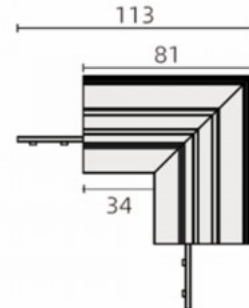

Power track POWERGEAR L connector PRO-RN135S black 48V

Product code 15482

Brand [POWERGEAR](#)
Supply voltage 48V
Length 113.0mm
In package 1pc
In box 20pcs
Casing colour black
Casing material steel