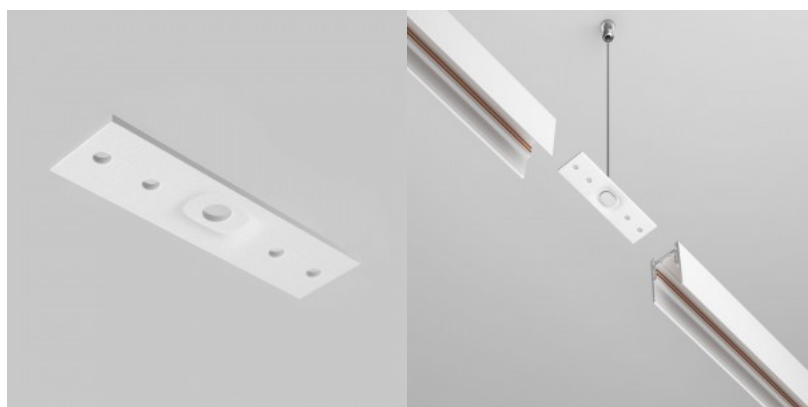

Power track Maytoni Toitepistik Exility white 48V

Product code 20141

Brand Maytoni
Supply voltage 48V
Height 18.0mm
Width 16.0mm
Length 138.0mm
Weight 30 g
Package weight 30 g
In package 1pc
Casing colour white
Warranty 2 years

Power track Maytoni Ühendusplaat Exility white 48V

Product code 20142

Brand Maytoni
Supply voltage 48V
Height 2.0mm
Width 22.0mm
Length 80.0mm
Weight 30 g
Package weight 30 g
In package 1pc
Casing colour white
Warranty 2 years