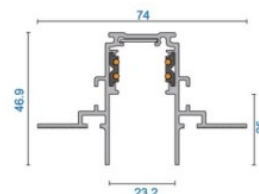

Power track POWERGEAR 3m Track PRO-RN130-W white 48V

Product code 17527

Brand [POWERGEAR](#)
 Supply voltage 48V
 Height 46.9mm
 Width 23.2mm
 Length 3000.0mm
 In package 1pc
 In box 6pcs
 Casing colour white