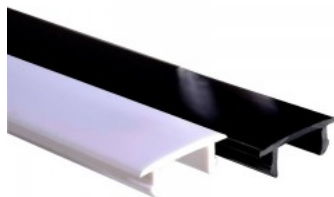

Cover for recessed track.

Power track POWERGEAR right end feed white 48V

Product code 17537

Brand [POWERGEAR](#)

Supply voltage 48V

Height 17.0mm

Width 16.0mm

Length 97.0mm

Weight 20 g

In package 1pc

In box 10pcs

Casing colour white

Casing material plastic

Work environment indoor use

Certificates CE