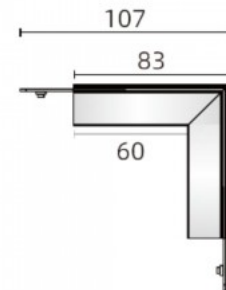

L-shaped corner for 48V power track.

Power track POWERGEAR L connector PRO-RN135S black 48V

Product code 15482

Brand [POWERGEAR](#)

Supply voltage 48V

Length 113.0mm

In package 1pc

In box 20pcs

Casing colour black

Casing material steel