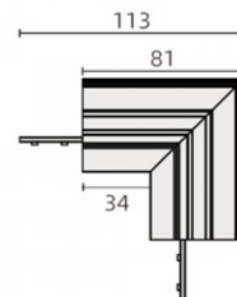

L-shaped corner for 48V power track.