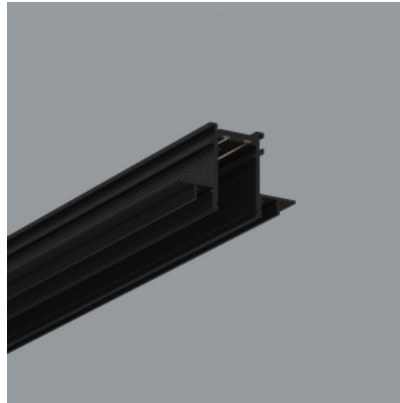

Power track Spectra Lighting Insight Profile 1 2m black 48V IP20

Product code 16701

Brand [Spectra Lighting](#)
Supply voltage 48V
Protection class IP20
Height 54.0mm
Width 30.0mm
Length 2000.0mm
Casing colour black
Casing material aluminium
Warranty 3 years