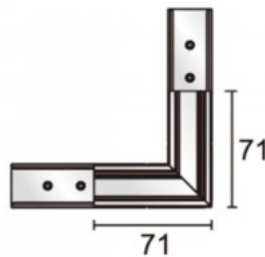

Power track POWERGEAR L PROFILE CONNECTOR FLAT LEFT PRO-N135FL-B black 48V

Product code 17548

Brand [POWERGEAR](#)

Supply voltage 48V

Height 71.0mm

Length 71.0mm

In package 1pc

In box 12pcs

Casing colour black

Work environment indoor use

Busbar corner connector for finishing.
Use together with Powergear L-
shaped connector.

Power track POWERGEAR L PROFILE CONNECTOR FLAT LEFT PRO-N135FL-W white 48V

Product code 17547

Brand [POWERGEAR](#)

Supply voltage 48V

Height 71.0mm

Length 71.0mm

In package 1pc

In box 12pcs

Casing colour white

Work environment indoor use