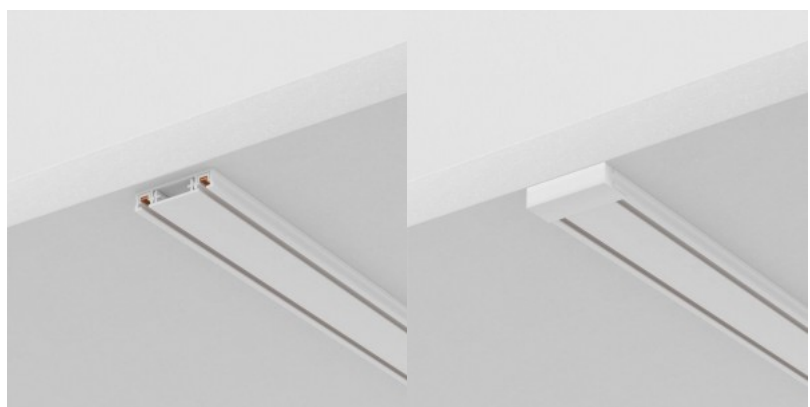

Power track Maytoni Radity Busbar 2m white 48V IP20

Product code 21795

Brand Maytoni
Supply voltage 48V
Protection class IP20
Height 5.5mm
Width 25.0mm
Length 20000.0mm
Casing colour white
Casing material aluminium + plastic
Work environment indoor use
Warranty 2 years