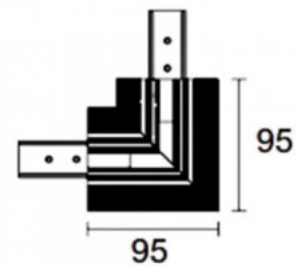

Brand [POWERGEAR](#)

Supply voltage 48V

Height 95.0mm

Length 95.0mm

In package 1pc

In box 20pcs

Casing colour white

Work environment indoor use