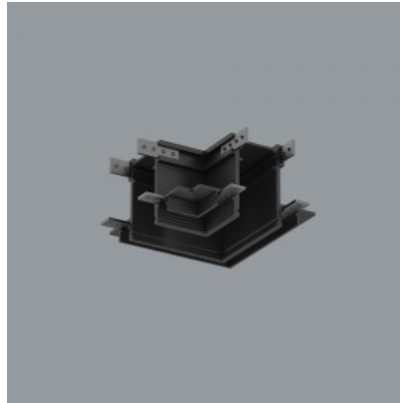

Power track Spectra Lighting corner Insight Profile 1 black 48V IP20

Product code 16835

Brand [Spectra Lighting](#)
Supply voltage 48V
Protection class IP20
Height 54.0mm
Width 76.0mm
Casing colour black
Casing material aluminium
Warranty 3 years