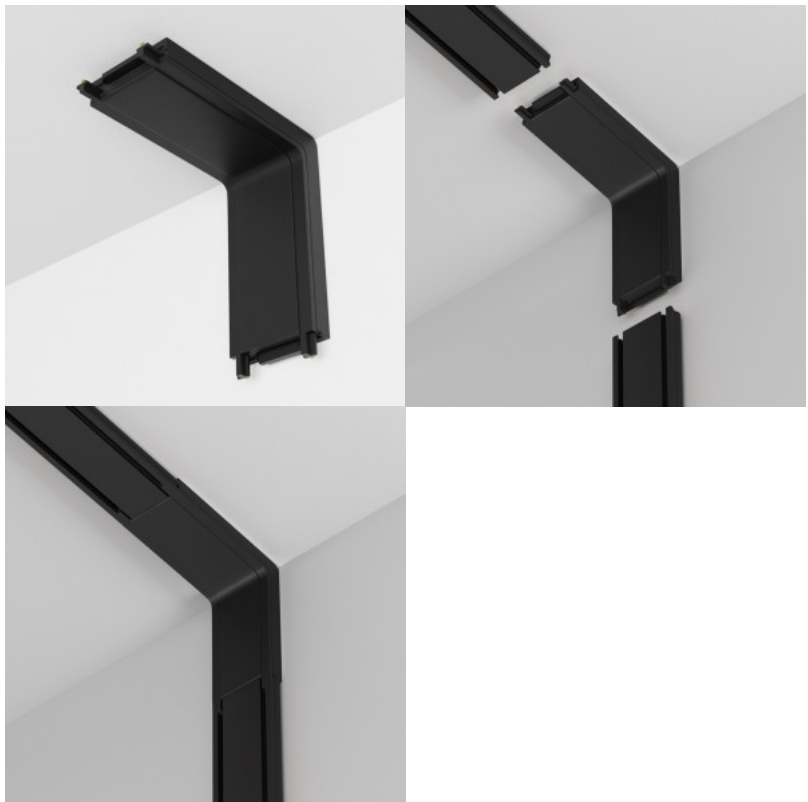

Track lighting accessory Maytoni Radity Slim black 48V IP20

Product code 21843

Brand Maytoni
Supply voltage 48V
Protection class IP20
Height 55.0mm
Width 25.0mm
Length 55.0mm
Casing colour black
Casing material plastic
Work environment indoor use
Warranty 2 years