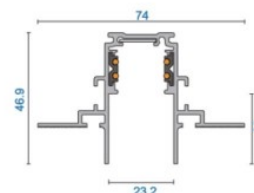

Power track POWERGEAR 2m Track PRO-RN120-B black 48V

Product code 17533

Brand [POWERGEAR](#)
Supply voltage 48V
Length 3000.0mm
In package 1pc
In box 4pcs
Casing colour black

High-quality 48V recessed power track for track light installation. The magnetic mounting mechanism allows for quick and safe installation of the power track, avoiding complex wire connections. This ensures a safe power source, making it an ideal choice for both residential and commercial spaces where quality and reliable lighting are important. Improve the quality of light in your everyday life and choose a top-notch lighting solution from [the LED house product range!](#)