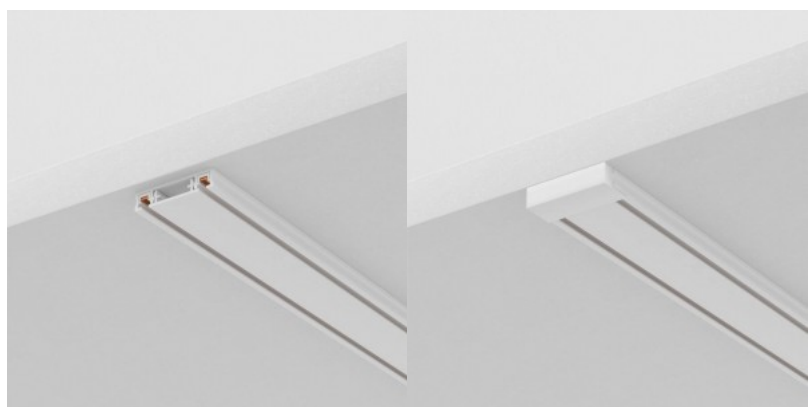

Power track Maytoni Radity Busbar 2m white 48V IP20

Product code 21795

Brand Maytoni
Supply voltage 48V
Protection class IP20
Height 5.5mm
Width 25.0mm
Length 20000.0mm
Casing colour white
Casing material aluminium + plastic
Work environment indoor use
Warranty 2 years