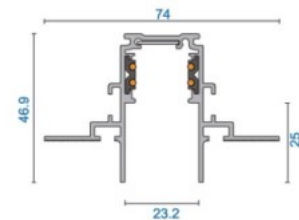

Power track POWERGEAR 3m Track PRO-RN130-B black 48V

Product code 16267

Brand [POWERGEAR](#)
Supply voltage 48V
Length 3000.0mm
In package 1pc
In box 4pcs
Casing colour black

High-quality 48V recessed power track for track light installation. The magnetic mounting mechanism allows for quick and safe installation of the power track, avoiding complex wire connections. This ensures a safe power source, making it an ideal choice for both residential and commercial spaces where quality and reliable lighting are important. Improve the quality of light in your everyday life and choose a top-notch lighting solution from [the LED house product range!](#)

Power track POWERGEAR 3m Track PRO-RN130-W white 48V

Product code 17527

Brand [POWERGEAR](#)
Supply voltage 48V
Height 46.9mm
Width 23.2mm
Length 3000.0mm
In package 1pc
In box 6pcs
Casing colour white