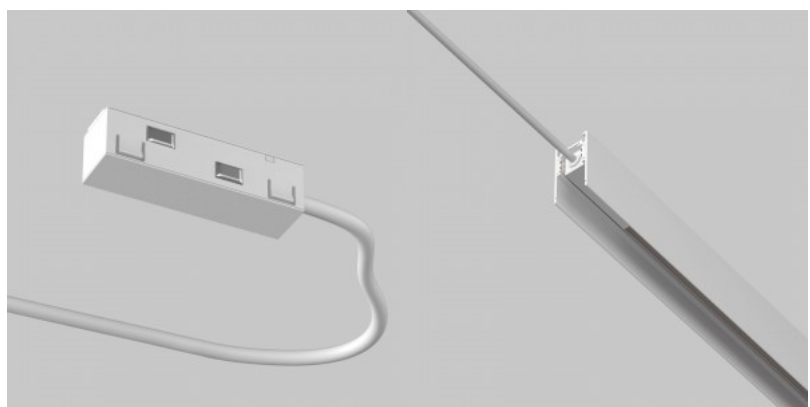

Power track Maytoni Siinitoide Exility white 48V

Product code 20145

Brand Maytoni
Supply voltage 48V
Height 19.0mm
Width 17.0mm
Length 350.0mm
Weight 30 g
Package weight 30 g
In package 1pc
Casing colour white
Warranty 2 years