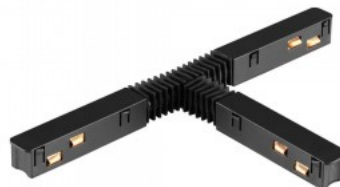

T-shaped corner for 48V power track.

Power track Prolumen Coretrack T connector white 48V IP20

Product code 23169

Brand [Prolumen](#)
Supply voltage 48V
Protection class IP20
Height 122.0mm
Length 227.0mm
In package 1pc
Casing colour white
Casing material metal + plastic
Warranty 5 years