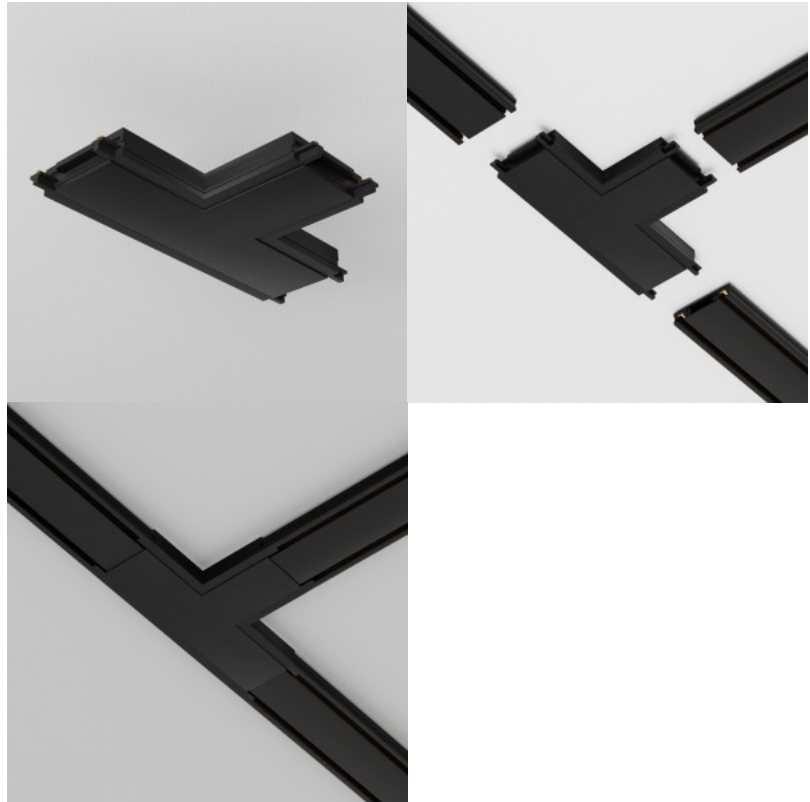

Track lighting accessory Maytoni Radity Slim T black 48V IP20

Product code 22765

Brand Maytoni
Supply voltage 48V
Protection class IP20
Height 6.0mm
Width 55.0mm
Length 86.0mm
Casing colour black
Casing material plastic
Work environment indoor use
Warranty 2 years