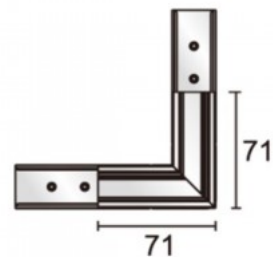

Supply voltage 48V

Height 71.0mm

Length 71.0mm

In package 1pc

In box 12pcs

Casing colour white

Work environment indoor use

Busbar corner connector for finishing.
Use together with Powergear L-
shaped connector.