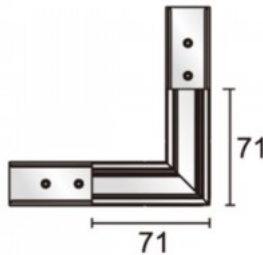

Height 71.0mm

Length 71.0mm

In package 1pc

In box 12pcs

Casing colour black

Work environment indoor use

Busbar corner connector for finishing.
Use together with Powergear L-
shaped connector.

Power track POWERGEAR L PROFILE CONNECTOR FLAT LEFT PRO-N135FL-W white 48V