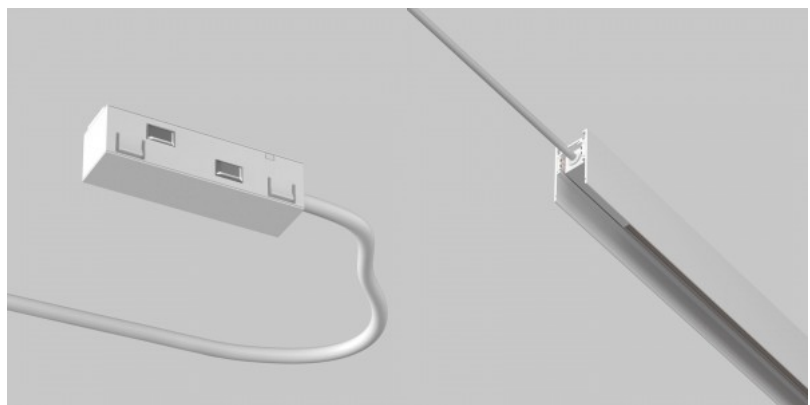

Power track Maytoni Siinitoide Exility white 48V

Product code 20145

Brand Maytoni
Supply voltage 48V
Height 19.0mm
Width 17.0mm
Length 350.0mm
Weight 30 g
Package weight 30 g
In package 1pc
Casing colour white
Warranty 2 years