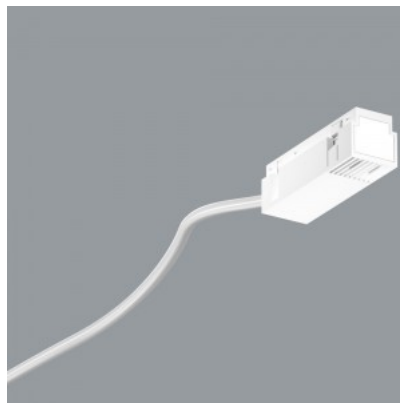

Accessory Prolumen Suspender 500mm black

Product code 20944

Brand [Prolumen](#)
Casing colour black

Accessory Prolumen Suspender 73mm black

Product code 20942

Brand [Prolumen](#)
Casing colour black

Power track Spectra Lighting 1500 mm Feed Cable power terminal Profile 1/2 black 48V IP20

Product code 17132

Brand [Spectra Lighting](#)
Supply voltage 48V
Protection class IP20
Height 24.0mm
Width 24.0mm
Length 75.0mm
Weight 60 g
Casing colour black
Casing material plastic
Warranty 3 years

Insight profile end feed with cable