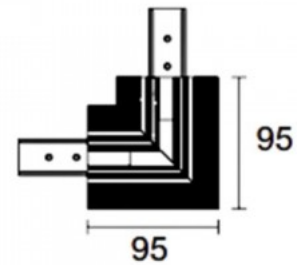

Brand [POWERGEAR](#)

Supply voltage 48V

Height 95.0mm

Length 95.0mm

In package 1pc

In box 20pcs

Casing colour white

Work environment indoor use