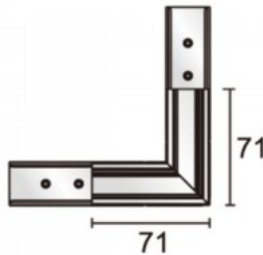

Height 71.0mm

Length 71.0mm

In package 1pc

In box 12pcs

Casing colour black

Work environment indoor use

Busbar corner connector for finishing.
Use together with Powergear L-shaped connector.

Power track POWERGEAR L PROFILE CONNECTOR FLAT RIGHT PRO-N135FR-W white 48V