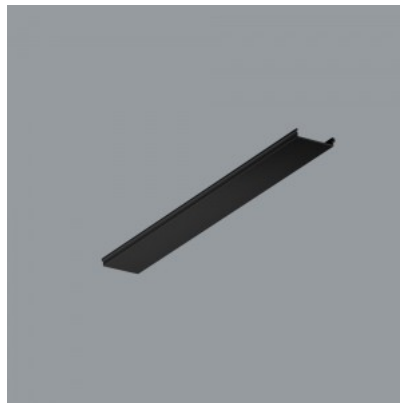

Power track Spectra Lighting cover 2m Insight black IP20

Product code 16833

Brand [Spectra Lighting](#)
Protection class IP20
Length 2000.0mm
Weight 160 g
Casing colour black
Casing material plastic
Warranty 3 years