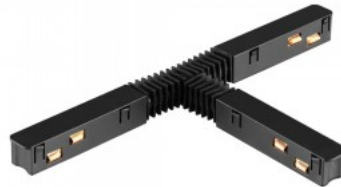

T-shaped corner for 48V power track.

Power track Prolumen Coretrack X connector black 48V IP20

Product code 23170

Brand [Prolumen](#)
Supply voltage 48V
Protection class IP20
Width 250.0mm
Length 250.0mm
In package 1pc
Casing colour black
Casing material metal + plastic
Warranty 5 years