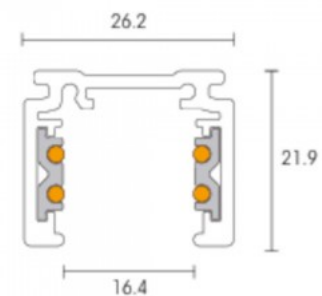

Power track POWERGEAR 2m PRO-N120-B black 48V

Product code 17362

Brand [POWERGEAR](#)
 Supply voltage 48V
 Height 21.9mm
 Width 26.2mm
 Length 2000.0mm
 In package 1pc
 In box 4pcs
 Casing colour black

High-quality 48V power track for track light installation. The magnetic mounting mechanism allows for quick and secure installation of the power track, avoiding complex wire connections. This ensures a safe power source, making it an ideal choice for both residential and commercial spaces where quality and reliable lighting are important. Improve the quality of light in your everyday life and choose a top-notch lighting solution from [the LED house product range!](#)

Power track POWERGEAR 3m Track PRO-N130-B black 48V

Product code 16266

Brand [POWERGEAR](#)
 Supply voltage 48V
 Height 21.9mm
 Width 26.2mm
 Length 3000.0mm
 In package 1pc
 In box 9pcs
 Casing colour black