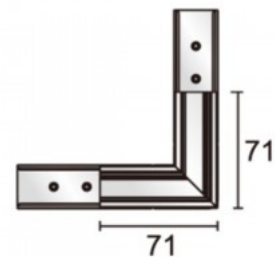

Busbar corner connector for finishing.
Use together with Powergear L-shaped connector.