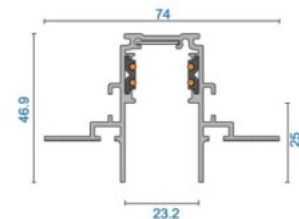

Power track POWERGEAR 2m Track PRO-RN120-W white 48V

Product code 17528

Brand [POWERGEAR](#)
Supply voltage 48V
Height 46.9mm
Width 23.2mm
Length 2000.0mm
In package 1pc
In box 8pcs
Casing colour white

High-quality 48V recessed power track for track light installation. The magnetic mounting mechanism allows for quick and safe installation of the power track, avoiding complex wire connections. This ensures a safe power source, making it an ideal choice for both residential and commercial spaces where quality and reliable lighting are important. Improve the quality of light in your everyday life and choose a top-notch lighting solution from [the LED house product range!](#)