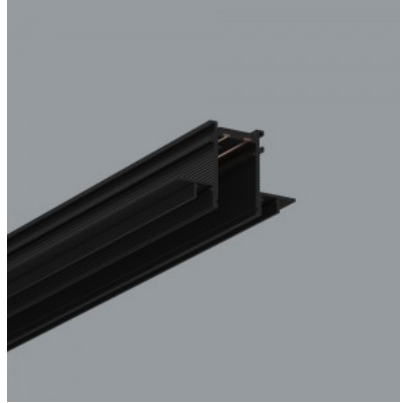

Power track Spectra Lighting Insight Profile 1 3m black 48V IP20

Product code 16706

Brand [Spectra Lighting](#)
Supply voltage 48V
Protection class IP20
Height 54.0mm
Width 30.0mm
Length 3000.0mm
Casing colour black
Casing material aluminium
Warranty 3 years