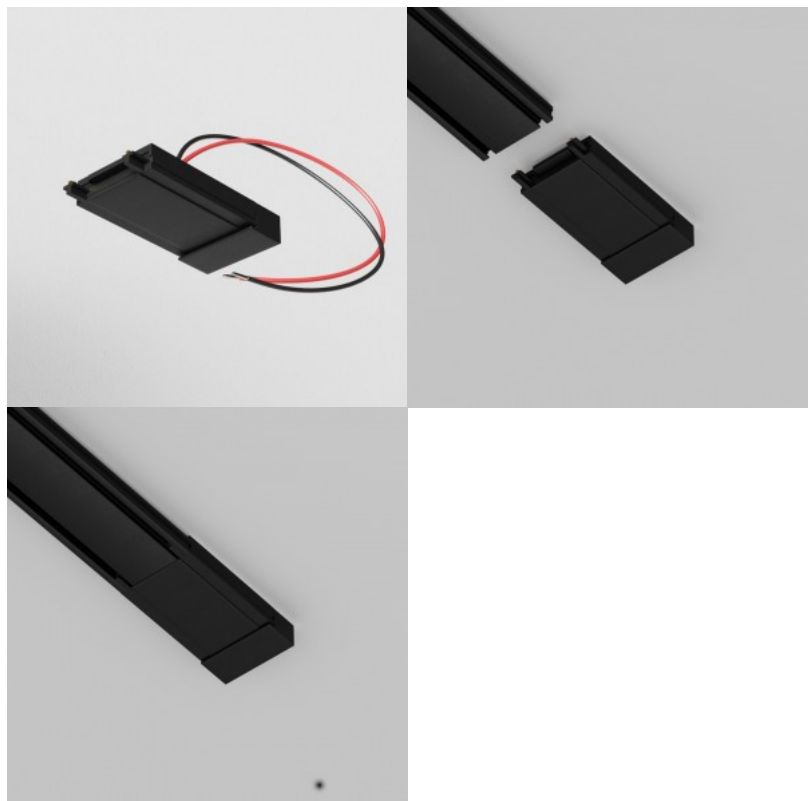

Track lighting accessory Maytoni Power input Radity black 48V IP20

Product code 21848

Brand Maytoni
Supply voltage 48V
Protection class IP20
Height 51.0mm
Width 25.0mm
Length 145.0mm
Casing colour black
Casing material plastic
Work environment indoor use
Warranty 2 years