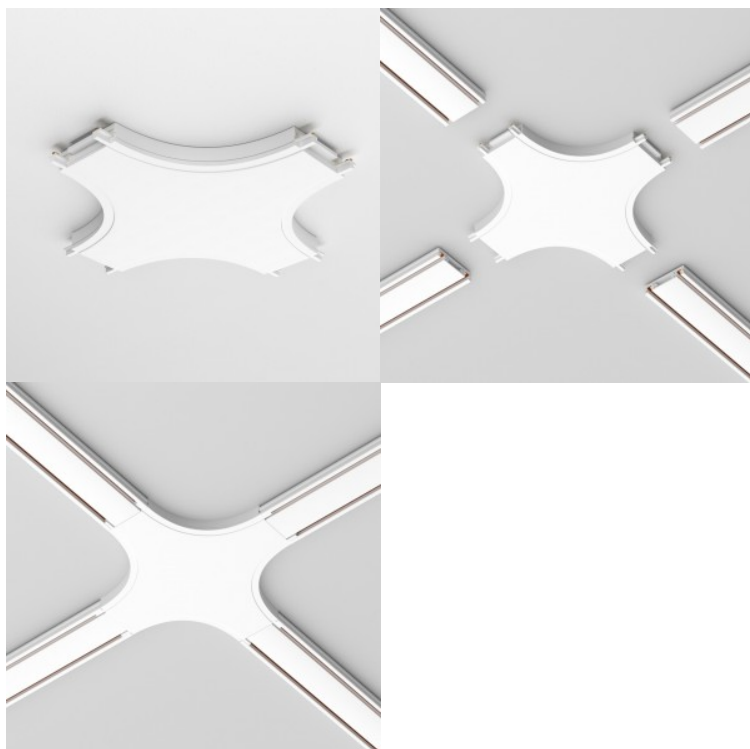

Track lighting accessory Maytoni Radity Slim X white 48V IP20

Product code 21839

Brand Maytoni
Supply voltage 48V
Protection class IP20
Height 7.0mm
Width 110.0mm
Length 110.0mm
Casing colour white
Casing material plastic
Work environment indoor use
Warranty 2 years