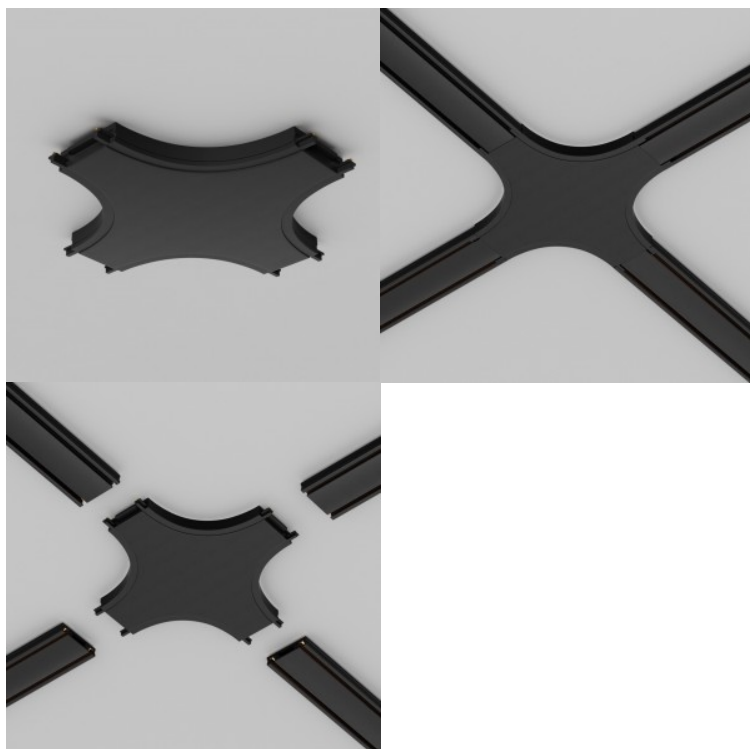

Track lighting accessory Maytoni Radity Slim T black 48V IP20

Product code 22766

Brand Maytoni
Supply voltage 48V
Protection class IP20
Height 7.0mm
Width 110.0mm
Length 110.0mm
Casing colour black
Casing material plastic
Work environment indoor use
Warranty 2 years