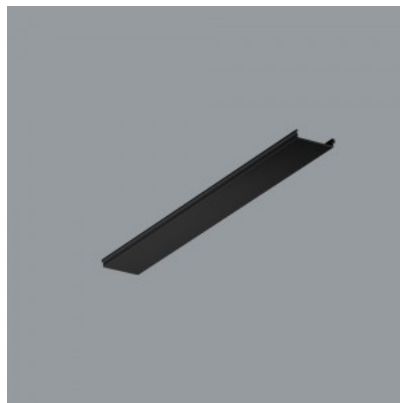

Power track Spectra Lighting cover 2m Insight black IP20

Product code 16833

Brand [Spectra Lighting](#)
Protection class IP20
Length 2000.0mm
Weight 160 g
Casing colour black
Casing material plastic
Warranty 3 years