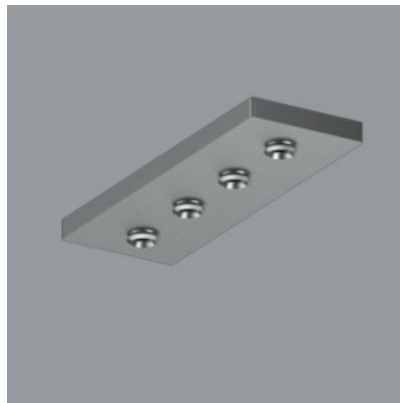

Power track Spectra Lighting mechanical connector Profile 1/2 black IP20

Product code 16703

Brand [Spectra Lighting](#)
Protection class IP20
Casing colour black
Casing material metal
Warranty 3 years