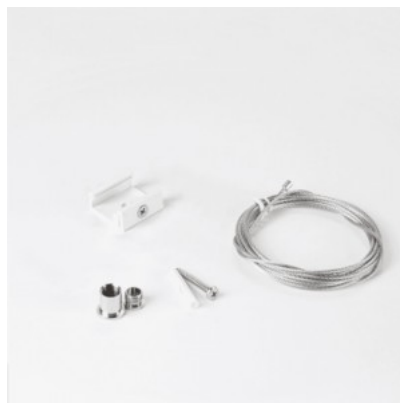

Product code 17702

Brand [POWERGEAR](#)
Supply voltage 48V
Length 1500.0mm
In package 1pc
In box 20pcs
Casing colour black
Casing material steel

Suspension set with 1.5m wire and mounting bracket for 48V track system.

Suspension cord POWERGEAR Suspension Set with Clamp 1,5m white

Product code 21878

Brand [POWERGEAR](#)
Length 1500.0mm
In package 8pcs
In box 96pcs
Casing colour white

Accessory Prolumen Ceiling plate black