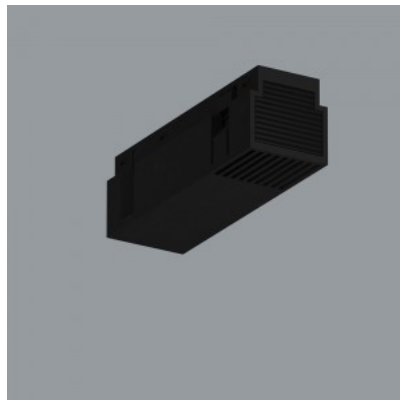

Power track Spectra Lighting Feed Linear electrical connector Profile 1/2 black 48V IP20

Product code 16704

Brand [Spectra Lighting](#)
Supply voltage 48V
Protection class IP20
Height 24.0mm
Width 24.0mm
Length 75.0mm
Casing colour black
Casing material metal
Warranty 3 years