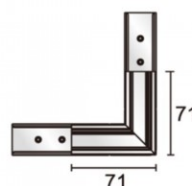

Busbar corner connector for finishing.
Use together with Powergear L-shaped connector.