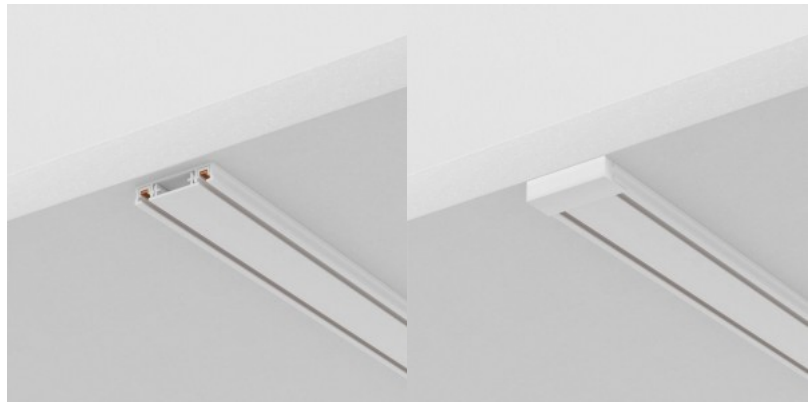

Power track Maytoni Radity Slim 1 m white IP20

Product code 21797

Brand Maytoni
Protection class IP20
Height 5.5mm
Width 25.0mm
Length 10000.0mm
Casing colour white
Casing material aluminium
Work environment indoor use
Warranty 2 years