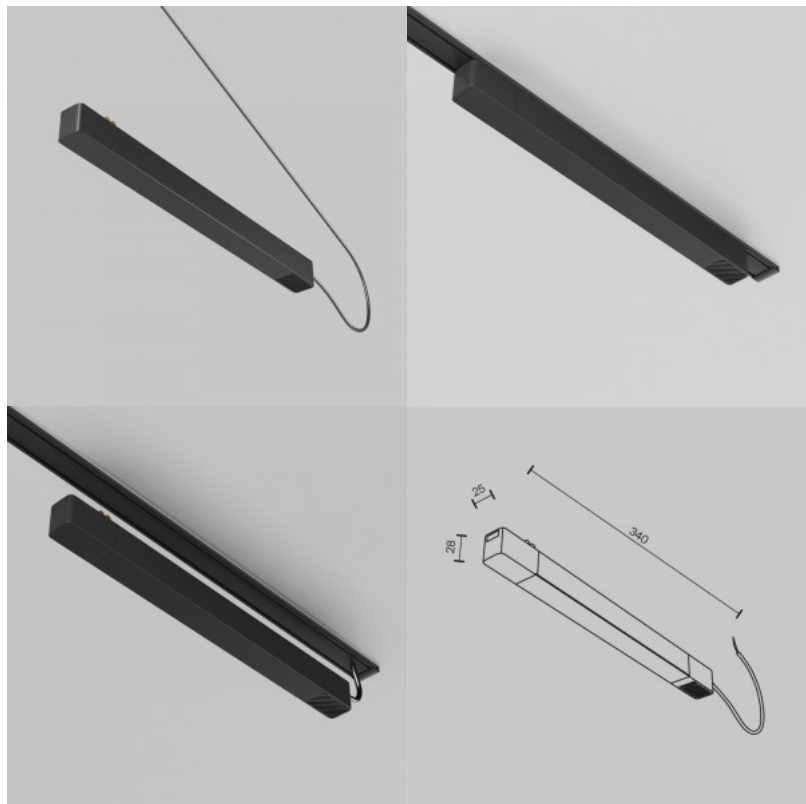

Accessory Maytoni adapter Radit black 48V 100W IP20

Product code 22745

Brand Maytoni
Supply voltage 48V
Output 100W
Maximum output 1000W/1m
Protection class IP20
Height 28.0mm
Width 25.0mm
Length 350.0mm
Casing colour black
Casing material aluminium + plastic
Work environment indoor use