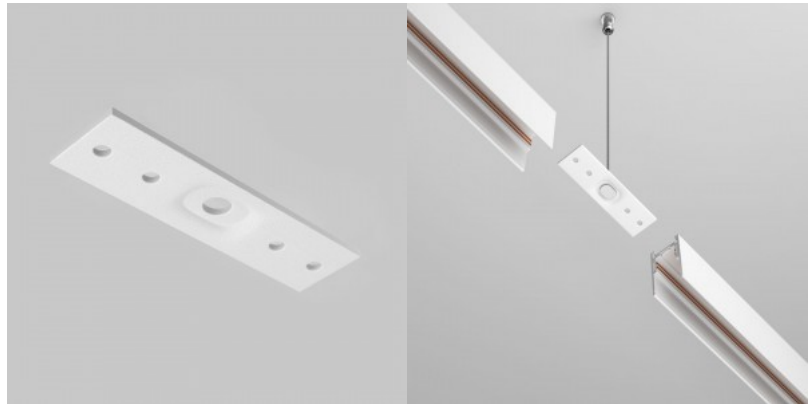

Power track Maytoni Ühendusplaat Exility white 48V

Product code 20142

Brand Maytoni
Supply voltage 48V
Height 2.0mm
Width 22.0mm
Length 80.0mm
Weight 30 g
Package weight 30 g
In package 1pc
Casing colour white
Warranty 2 years