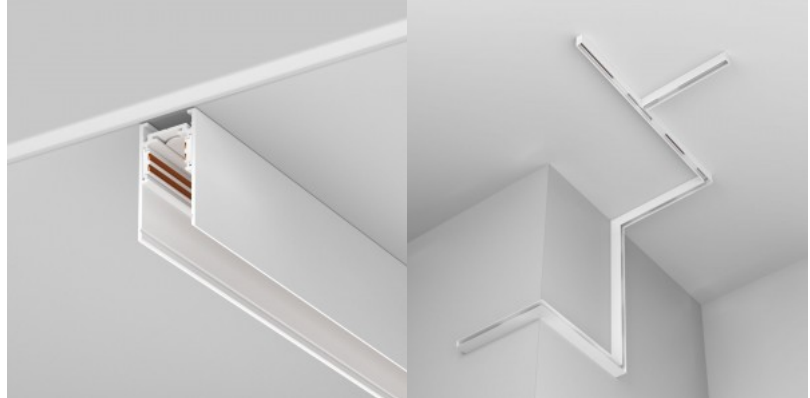

Power track Maytoni Exility 2m white 48V

Product code 20139

Brand Maytoni
Supply voltage 48V
Height 52.0mm
Width 2000.0mm
Length 26.0mm
Weight 900 g
Package weight 1.4 kg
In package 1pc
Casing colour white
Casing material aluminium
Work environment indoor use
Warranty 2 years