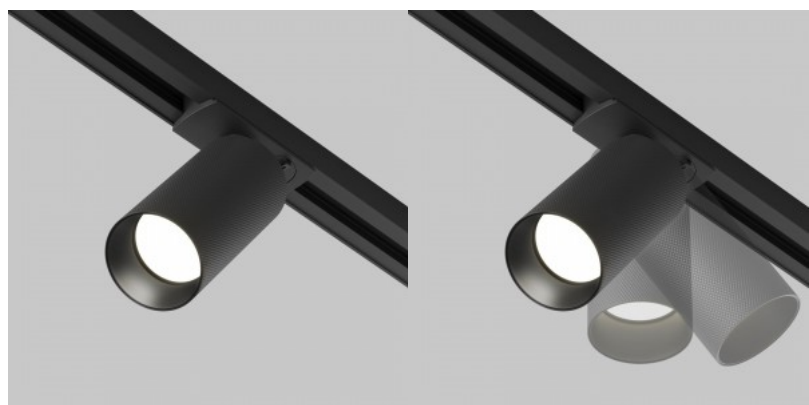

1-phase track light Maytoni Unity Artisan black 230V GU10 IP20

Product code 20181

Brand Maytoni
Supply voltage 230V
Socket GU10
Protection class IP20
Height 108.0mm
Width 140.0mm
Length 82.0mm
Diameter 54.0mm
Weight 160 g
Package weight 180 g
Casing colour black
Casing material aluminium
Work environment indoor use
Certificates CE
Warranty 2 years