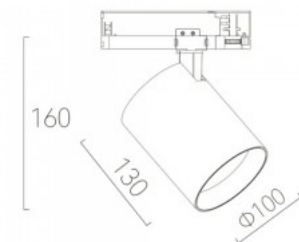

Track light RUNK UGR17 white 230V 30W 3500lm 36° IP20 DALI 940

Product code 23063 DALI dimmable

Supply voltage 230V
Dimmable DALI
Output 30W
Maximum output 30W/1m
Rated current 1050mA
Luminous flux 3500lumens
Luminaire's efficiency lm79 117W
Correlated colour temperature pure white 4000K
Lens angle 36
Cri 90
Sdcm - macadam ellipses 3
Protection class IP20
Llmf tm21 L80B10 @25°C 50.000h
Height 130.0mm
Diameter 100.0mm
Casing colour white
Casing material aluminium + plastic
Work environment indoor use
Operation temperature -15 ~ 40°C

Unit:mm

Track light Track 1F black / golden 230V GU10 IP20

Product code 18359

Supply voltage 230V
Maximum output 50W/1m
Socket GU10
Protection class IP20
In package 1pc
In box 30pcs
Casing colour black / golden
Casing material aluminium
Work environment indoor use
Operation temperature -20 ~ 40°C
Certificates CE
Warranty 5 years