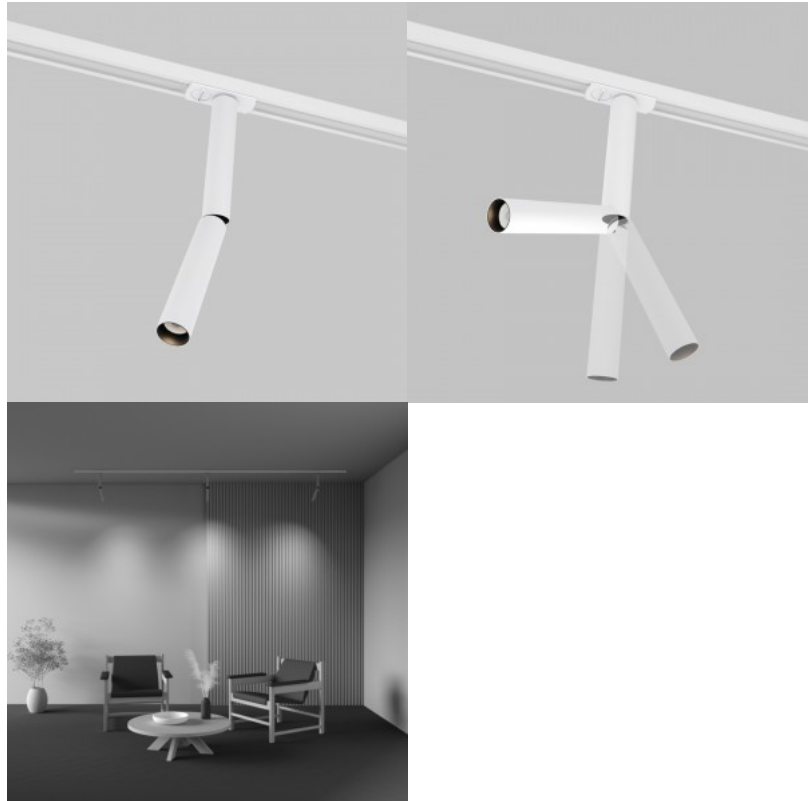

1-phase track light Maytoni Unity Focus Dual white 230V 6W 460lm 36° IP20 930

Product code 20488

Brand Maytoni
Supply voltage 230V
Output 6W
Luminous flux 460lumens
Luminaire's efficiency lm79 77W
Correlated colour temperature warm
white 3000K
Lens angle 36
Cri 90
Protection class IP20
Lifespan 50000h
Height 325.0mm
Width 81.5mm
Length 30.0mm
Diameter 30.0mm
Weight 250 g
Package weight 380 g
Casing colour white
Casing material aluminium
Work environment indoor use
Certificates CE
Warranty 5 years