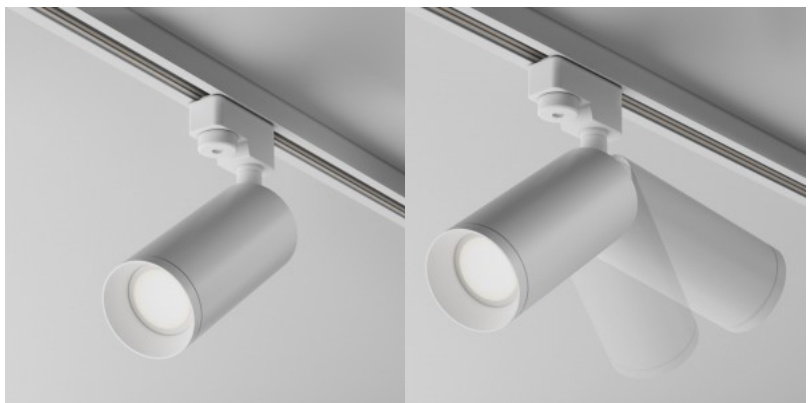

1-phase track light Maytoni Unity Focus white 230V GU10 IP20

Product code 19516

Brand Maytoni
Supply voltage 230V
Socket GU10
Protection class IP20
Height 210.0mm
Diameter 60.0mm
Casing colour white
Casing material aluminium
Work environment indoor use
Operation temperature -20 ~ 40°C
Certificates CE