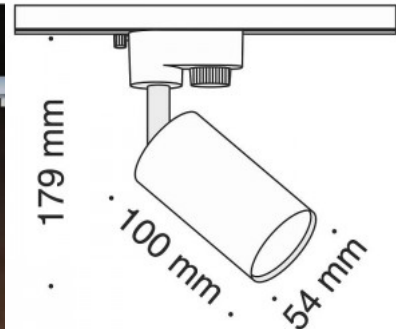

Track light Track 1F white 230V GU10 IP20

Product code 18357

Supply voltage 230V
Maximum output 50W/1m
Socket GU10
Protection class IP20
Height 179.0mm
Width 100.0mm
In package 1pc
In box 30pcs
Casing colour white
Casing material aluminium
Work environment indoor use
Operation temperature -20 ~ 40°C
Certificates CE
Warranty 5 years