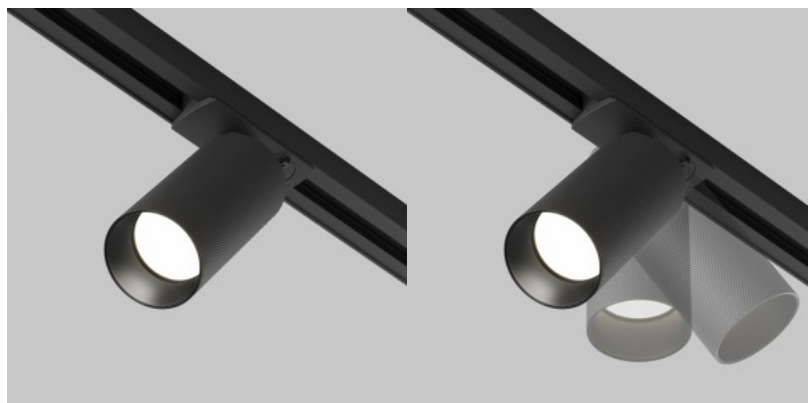

1-phase track light Maytoni Unity Artisan black 230V GU10 IP20

Product code 20181

Brand Maytoni
Supply voltage 230V
Socket GU10
Protection class IP20
Height 108.0mm
Width 140.0mm
Length 82.0mm
Diameter 54.0mm
Weight 160 g
Package weight 180 g
Casing colour black
Casing material aluminium
Work environment indoor use
Certificates CE
Warranty 2 years