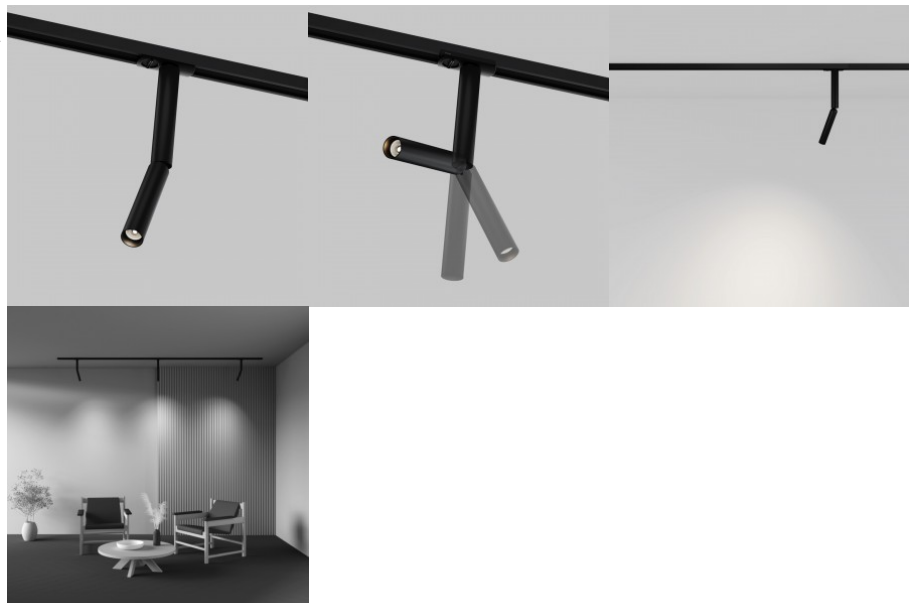

1-phase track light Maytoni Unity Focus Dual black 230V 6W 460lm 36° IP20 930

Product code 20490

Brand Maytoni
Supply voltage 230V
Output 6W
Luminous flux 460lumens
Luminaire's efficiency lm79 77W
Correlated colour temperature warm white 3000K
Lens angle 36
Cri 90
Protection class IP20
Lifespan 50000h
Height 325.0mm
Width 81.5mm
Length 30.0mm
Diameter 30.0mm
Weight 250 g
Package weight 380 g
Casing colour black
Casing material aluminium
Work environment indoor use
Certificates CE
Warranty 5 years