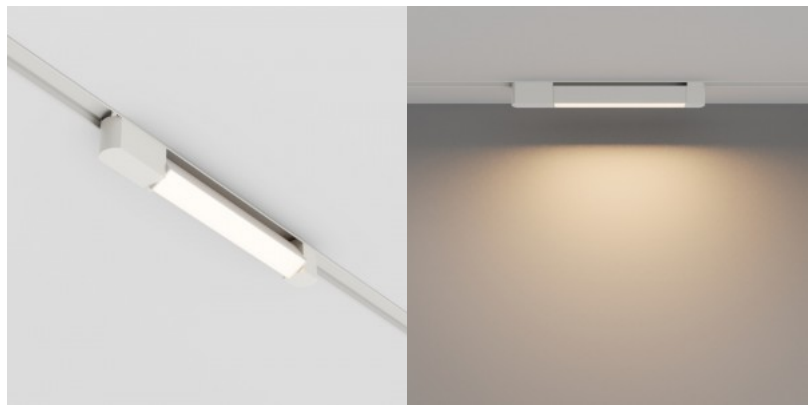

1-phase track light Maytoni Unity Basis Rot white 230V 12W 780lm 110° IP20 940

Product code 20506

Brand Maytoni
Supply voltage 230V
Output 12W
Maximum output 12W/1m
Luminous flux 780lumens
Luminaire's efficiency lm79 65W
Correlated colour temperature pure
white 4000K
Lens angle 110
Cri 90
Protection class IP20
Height 46.0mm
Width 382.0mm
Length 33.0mm
Weight 300 g
Package weight 400 g
In package 1pc
Casing colour white
Casing material aluminium
Work environment indoor use
Operation temperature -20 ~ 40°C
Certificates CE
Warranty 3 years

Track light Maytoni Unity Basis Rot white 230V 24W 1540lm 110° IP20 930