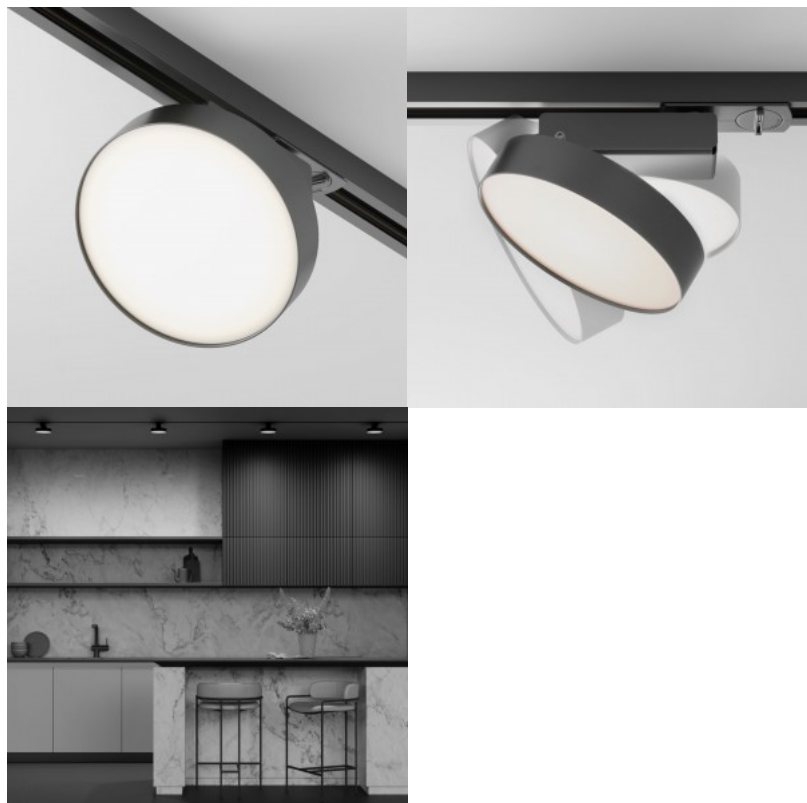

Product code 20183

Brand Maytoni
Supply voltage 230V
Output 12W
Luminous flux 840lumens
Luminaire's efficiency lm79 70W
Lens angle 110
Protection class IP20
Height 83.0mm
Width 156.0mm
Length 135.0mm
Diameter 135.0mm
Weight 540 g
Package weight 580 g
In package 1pc
Casing colour black
Casing material aluminium
Work environment indoor use
Operation temperature -20 ~ 40°C
Certificates CE
Warranty 5 years

Their design is modern and minimalistic, making them suitable for various interior styles. These lights are made of high-quality materials for durability and a stylish look. They provide powerful and even illumination thanks to the wide dispersion angle. The luminaires are available in an elegant black color. Their flat design fits perfectly into a track system and is easy to mount. LED light sources come in two classic color temperatures: 3000K and 4000K, to create the perfect atmosphere for you. They use energy-efficient technologies to help reduce your energy costs. The lights are exclusively compatible with the Unity track system for ease of installation. The product is covered by a 5-year warranty, and we offer technical support.