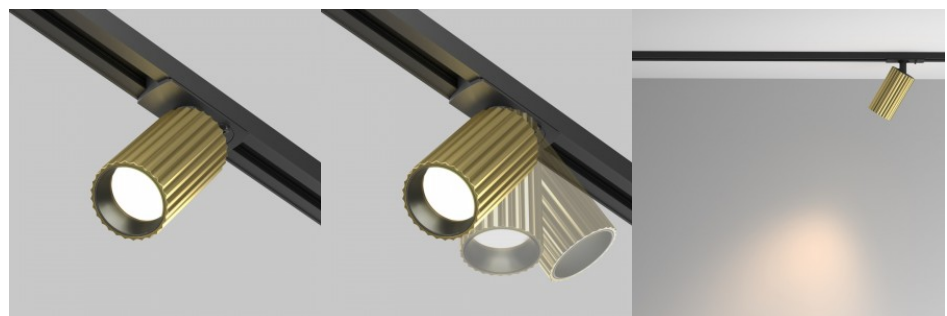

Track light Maytoni Unity Calipso black / golden 230V GU10 IP20

Product code 20487

Brand Maytoni
Supply voltage 230V
Socket GU10
Protection class IP20
Height 132.0mm
Width 100.0mm
Length 82.0mm
Diameter 56.0mm
Weight 160 g
Package weight 180 g
Casing colour black / golden
Casing material aluminium
Work environment indoor use
Certificates CE
Warranty 2 years