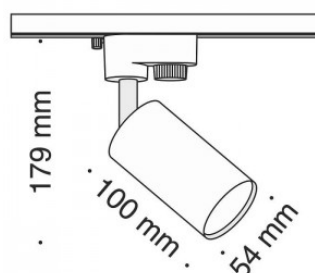

1-phase track light Maytoni Unity Focus Mini white 230V GU10 IP20

Product code 19519

Brand Maytoni
Supply voltage 230V
Socket GU10
Protection class IP20
Height 179.0mm
Diameter 54.0mm
Casing colour white
Casing material aluminium
Work environment indoor use
Operation temperature -20 ~ 40°C
Certificates CE
Warranty 2 years