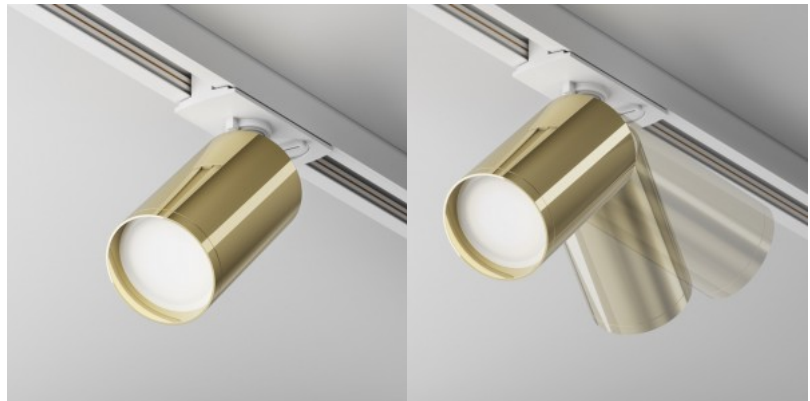

Track light Maytoni Unity Focus S white / golden 230V 10W GU10 IP20

Product code 21505

Brand Maytoni
Supply voltage 230V
Output 10W
Socket GU10
Protection class IP20
Height 125.0mm
Length 92.0mm
Diameter 52.0mm
Casing colour white / golden
Casing material aluminium
Work environment indoor use
Warranty 2 years