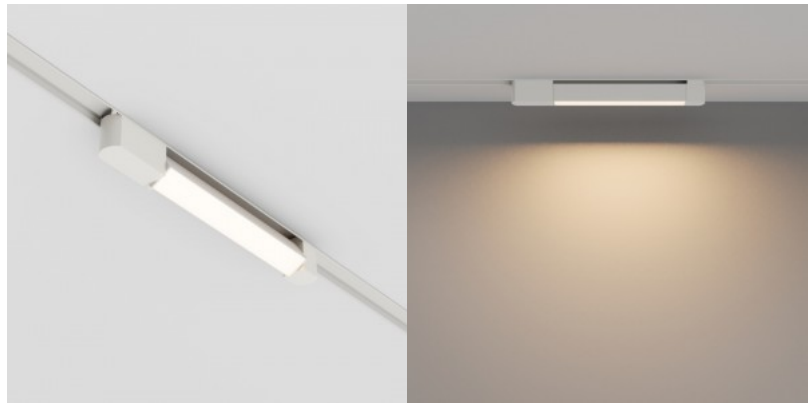

1-phase track light Maytoni Unity Basis Rot white 230V 12W 780lm 110° IP20 940

Product code 20506

Brand Maytoni
Supply voltage 230V
Output 12W
Maximum output 12W/1m
Luminous flux 780lumens
Luminaire's efficiency lm79 65W
Correlated colour temperature pure white 4000K
Lens angle 110
Cri 90
Protection class IP20
Height 46.0mm
Width 382.0mm
Length 33.0mm
Weight 300 g
Package weight 400 g
In package 1pc
Casing colour white
Casing material aluminium
Work environment indoor use
Operation temperature -20 ~ 40°C
Certificates CE
Warranty 3 years

Track light Maytoni Unity Basis Rot white 230V 24W 1540lm 110° IP20 930