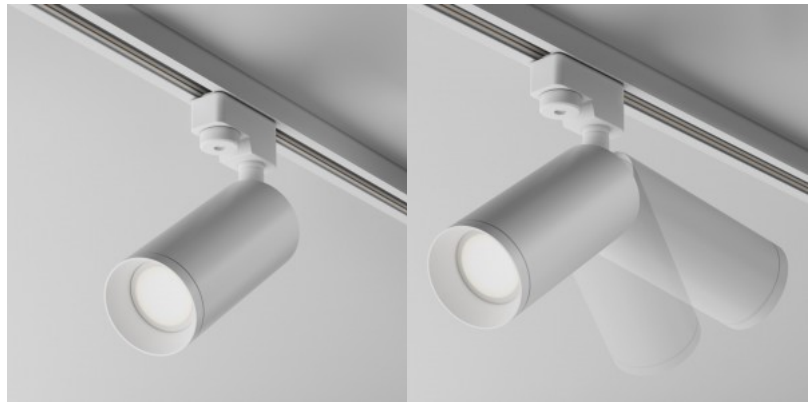

1-phase track light Maytoni Unity Focus white 230V GU10 IP20

Product code 19516

Brand Maytoni
Supply voltage 230V
Socket GU10
Protection class IP20
Height 210.0mm
Diameter 60.0mm
Casing colour white
Casing material aluminium
Work environment indoor use
Operation temperature -20 ~ 40°C
Certificates CE

Track light Maytoni Unity Focus Zoom black 230V 12W 900lm 15-50° IP20 930