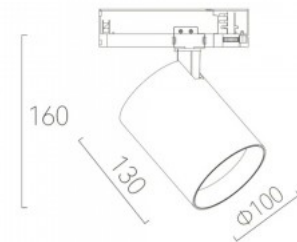

Track light RUNK UGR17 white 230V 30W 3500lm 36° IP20 DALI 940

Product code 23063 DALI dimmable

Supply voltage 230V
Dimmable DALI
Output 30W
Maximum output 30W/1m
Rated current 1050mA
Luminous flux 3500lumens
Luminaire's efficiency lm79 117W
Correlated colour temperature pure white 4000K
Lens angle 36
Cri 90
Sdcm - macadam ellipses 3
Protection class IP20
Llmf tm21 L80B10 @25°C 50.000h
Height 130.0mm
Diameter 100.0mm
Casing colour white
Casing material aluminium + plastic
Work environment indoor use
Operation temperature -15 ~ 40°C

Unit:mm

Track light Track 1F black / golden 230V GU10 IP20

Product code 18359

Supply voltage 230V
Maximum output 50W/1m
Socket GU10
Protection class IP20
In package 1pc
In box 30pcs
Casing colour black / golden
Casing material aluminium
Work environment indoor use
Operation temperature -20 ~ 40°C
Certificates CE
Warranty 5 years