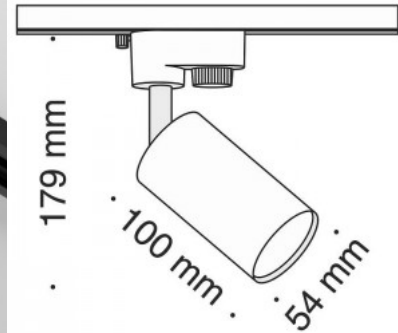

Track light Focus Mini black 230V GU10 IP20

Product code 18356

Supply voltage 230V
 Maximum output 50W/1m
 Socket GU10
 Protection class IP20
 Height 100.0mm
 Length 179.0mm
 Diameter 54.0mm
 In package 1pc
 In box 30pcs
 Casing colour black
 Casing material aluminium
 Work environment indoor use
 Operation temperature -20 ~ 40°C
 Certificates CE
 Warranty 5 years

Track light Light4U Irmin Opal black 22W 2400lm 110° IP20 930

Product code 20391

Brand [Light4U](#)
 Output voltage 220-240V
 Output 22W
 Luminous flux 2400lumens
 Luminaire's efficiency lm79 109W
 Correlated colour temperature warm white 3000K
 Lens angle 110
 Cri 90
 Protection class IP20
 Lifespan 100000h
 Height 39.0mm
 Width 853.0mm
 Length 44.5mm
 Weight 1.4 kg
 Casing colour black
 Casing material aluminium
 Work environment indoor use
 Warranty 5 years

Lens angle 110

Cri 90

Protection class IP20

Lifespan 100000h

Height 39.0mm

Width 853.0mm

Length 44.5mm

Weight 1.4 kg