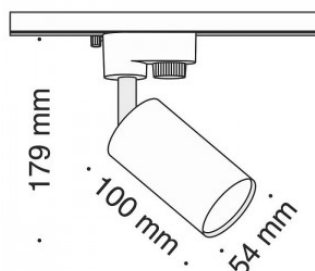

1-phase track light Maytoni Unity Focus Mini white 230V GU10 IP20

Product code 19519

Brand Maytoni
Supply voltage 230V
Socket GU10
Protection class IP20
Height 179.0mm
Diameter 54.0mm
Casing colour white
Casing material aluminium
Work environment indoor use
Operation temperature -20 ~ 40°C
Certificates CE
Warranty 2 years