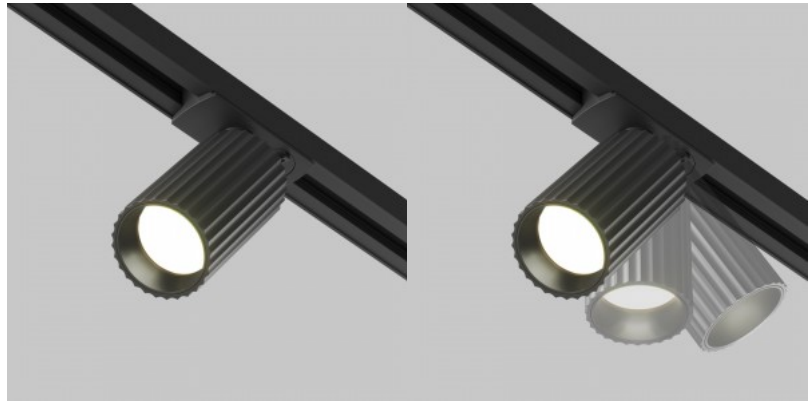

1-phase track light Maytoni Unity Calipso black 230V GU10 IP20

Product code 20485

Brand Maytoni
Supply voltage 230V
Socket GU10
Protection class IP20
Height 132.0mm
Width 100.0mm
Length 82.0mm
Diameter 56.0mm
Weight 160 g
Package weight 180 g
Casing colour black
Casing material aluminium
Work environment indoor use
Certificates CE
Warranty 2 years