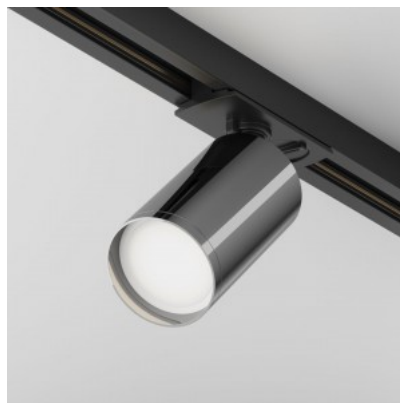

1-phase track light Maytoni Unity Focus S black 230V GU10 IP20

Product code 20182

Brand Maytoni
Supply voltage 230V
Socket GU10
Protection class IP20
Height 125.0mm
Width 92.0mm
Diameter 52.0mm
Weight 130 g
Package weight 160 g
In package 1pc
Casing colour black
Casing material aluminium
Work environment indoor use
Operation temperature -20 ~ 40°C
Certificates CE
Warranty 2 years