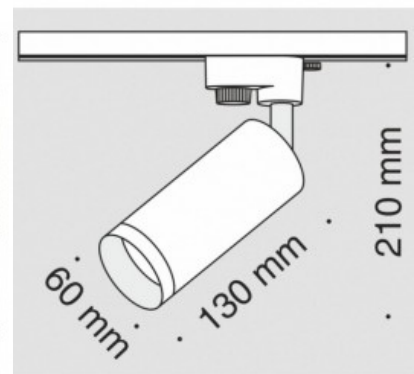

1-phase track light Maytoni Unity Focus black 230V GU10 IP20

Product code 19518

Brand Maytoni
Supply voltage 230V
Socket GU10
Protection class IP20
Height 210.0mm
Minimum length 130.0mm
Diameter 60.0mm
Weight 300 g
Package weight 343 g
Casing colour black
Casing material aluminium
Work environment indoor use
Operation temperature -20 ~ 40°C
Certificates CE
Warranty 2 years