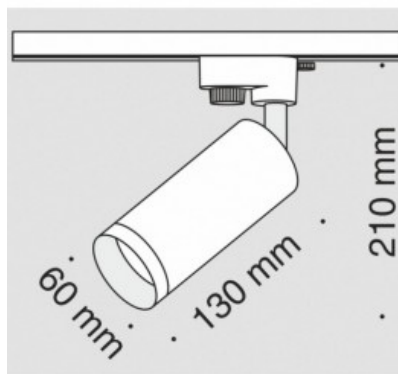

1-phase track light Maytoni Unity Focus white 230V GU10 IP20

Product code 19516

Brand Maytoni
Supply voltage 230V
Socket GU10
Protection class IP20
Height 210.0mm
Diameter 60.0mm
Casing colour white
Casing material aluminium
Work environment indoor use
Operation temperature -20 ~ 40°C
Certificates CE

Track light Maytoni Unity Focus Zoom black 230V 12W 900lm 15-50° IP20 930