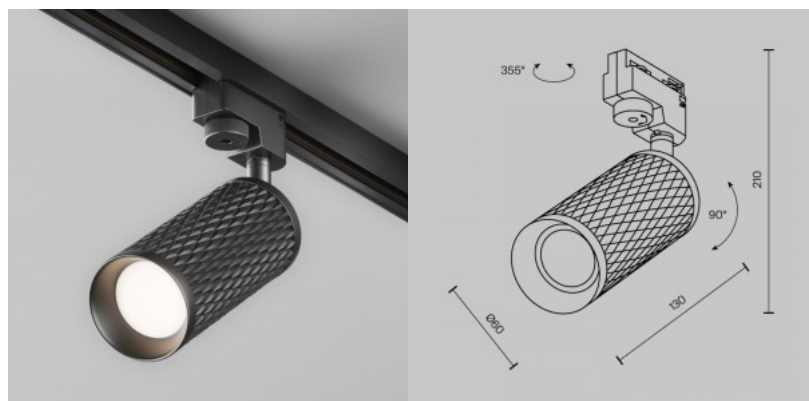

1-phase track light Prolumen Mesh black 230V GU10 IP20

Product code 19997

Brand [Prolumen](#)
Supply voltage 230V
Socket GU10
Protection class IP20
Height 210.0mm
Diameter 60.0mm
Casing colour black
Casing material aluminium
Work environment indoor use
Operation temperature -20 ~ 40°C
Certificates CE