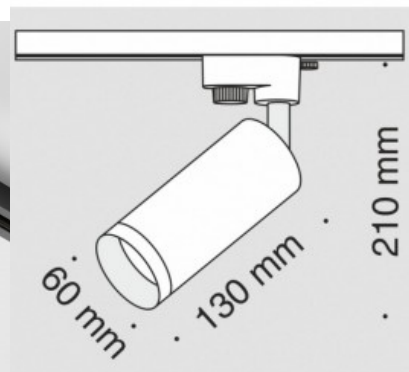

1-phase track light Unity Focus black 230V GU10 IP20

Product code 19694

Supply voltage 230V
Maximum output 50W/1m
Socket GU10
Protection class IP20
Height 130.0mm
Length 210.0mm
Diameter 60.0mm
In package 1pc
In box 30pcs
Casing colour black
Casing material aluminium
Work environment indoor use
Operation temperature -20 ~ 40°C
Certificates CE
Warranty 5 years