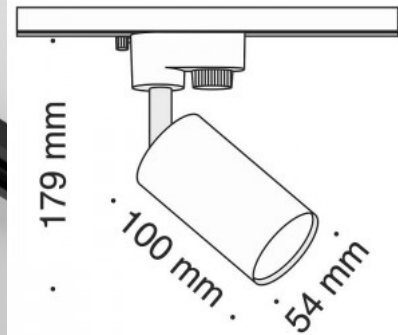

Track light Focus Mini black 230V GU10 IP20

Product code 18356

Supply voltage 230V
 Maximum output 50W/1m
 Socket GU10
 Protection class IP20
 Height 100.0mm
 Length 179.0mm
 Diameter 54.0mm
 In package 1pc
 In box 30pcs
 Casing colour black
 Casing material aluminium
 Work environment indoor use
 Operation temperature -20 ~ 40°C
 Certificates CE
 Warranty 5 years

Track light Light4U Irmin Opal black 22W 2400lm 110° IP20 930

Product code 20391

Brand [Light4U](#)
 Output voltage 220-240V
 Output 22W
 Luminous flux 2400lumens
 Luminaire's efficiency lm79 109W
 Correlated colour temperature warm
 white 3000K
 Lens angle 110
 Cri 90
 Protection class IP20
 Lifespan 100000h
 Height 39.0mm
 Width 853.0mm
 Length 44.5mm
 Weight 1.4 kg
 Casing colour black
 Casing material aluminium
 Work environment indoor use
 Warranty 5 years

Lens angle 110

Cri 90

Protection class IP20

Lifespan 100000h

Height 39.0mm

Width 853.0mm

Length 44.5mm

Weight 1.4 kg