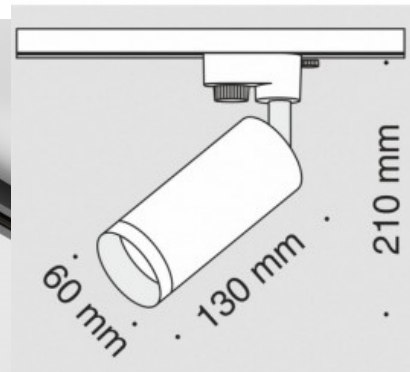

1-phase track light Unity Focus black 230V GU10 IP20

Product code 19694

Supply voltage 230V
Maximum output 50W/1m
Socket GU10
Protection class IP20
Height 130.0mm
Length 210.0mm
Diameter 60.0mm
In package 1pc
In box 30pcs
Casing colour black
Casing material aluminium
Work environment indoor use
Operation temperature -20 ~ 40°C
Certificates CE
Warranty 5 years