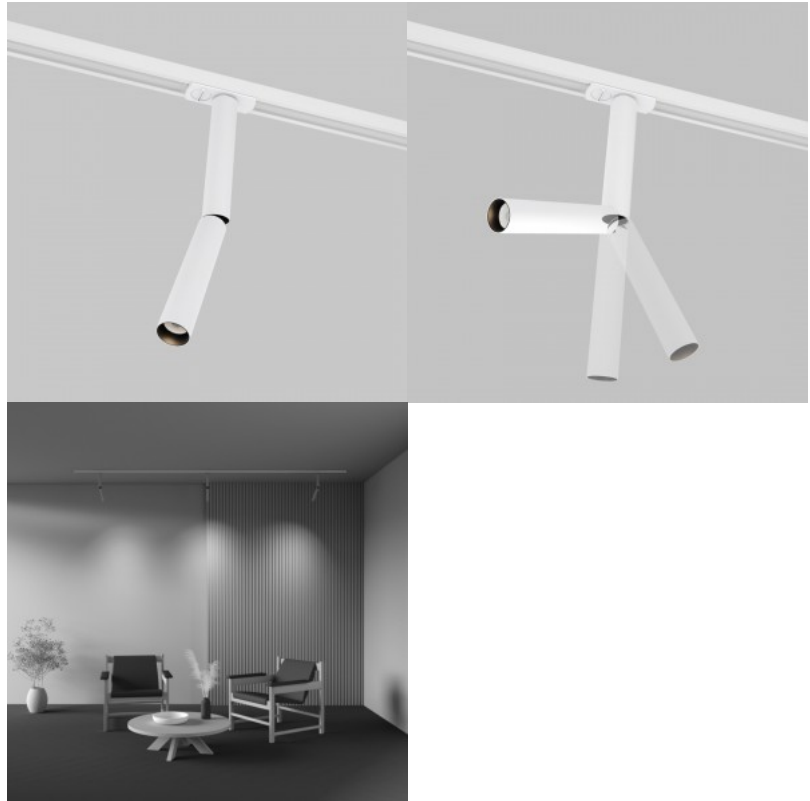

1-phase track light Maytoni Unity Focus Dual white 230V 6W 460lm 36° IP20 930

Product code 20488

Brand Maytoni
Supply voltage 230V
Output 6W
Luminous flux 460lumens
Luminaire's efficiency lm79 77W
Correlated colour temperature warm
white 3000K
Lens angle 36
Cri 90
Protection class IP20
Lifespan 50000h
Height 325.0mm
Width 81.5mm
Length 30.0mm
Diameter 30.0mm
Weight 250 g
Package weight 380 g
Casing colour white
Casing material aluminium
Work environment indoor use
Certificates CE
Warranty 5 years