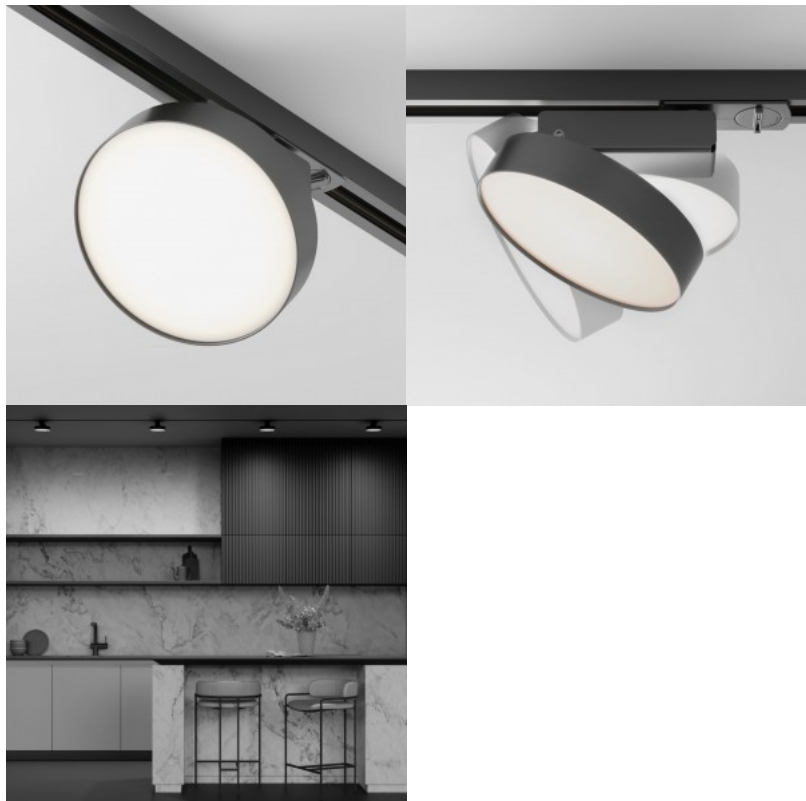

Product code 20183

Brand Maytoni
Supply voltage 230V
Output 12W
Luminous flux 840lumens
Luminaire's efficiency lm79 70W
Lens angle 110
Protection class IP20
Height 83.0mm
Width 156.0mm
Length 135.0mm
Diameter 135.0mm
Weight 540 g
Package weight 580 g
In package 1pc
Casing colour black
Casing material aluminium
Work environment indoor use
Operation temperature -20 ~ 40°C
Certificates CE
Warranty 5 years

Their design is modern and minimalistic, making them suitable for various interior styles. These lights are made of high-quality materials for durability and a stylish look. They provide powerful and even illumination thanks to the wide dispersion angle. The luminaires are available in an elegant black color. Their flat design fits perfectly into a track system and is easy to mount. LED light sources come in two classic color temperatures: 3000K and 4000K, to create the perfect atmosphere for you. They use energy-efficient technologies to help reduce your energy costs. The lights are exclusively compatible with the Unity track system for ease of installation. The product is covered by a 5-year warranty, and we offer technical support.