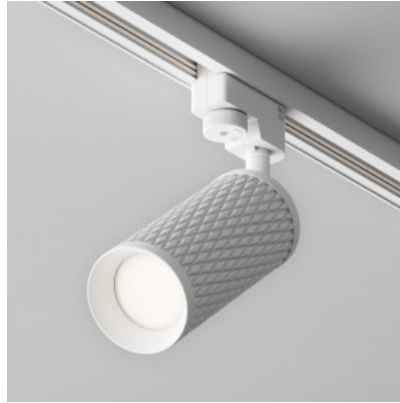

1-phase track light Prolumen Mesh white 230V GU10 IP20

Product code 19994

Brand [Prolumen](#)
Supply voltage 230V
Socket GU10
Protection class IP20
Height 210.0mm
Diameter 60.0mm
Casing colour white
Casing material aluminium
Work environment indoor use
Operation temperature -20 ~ 40°C
Certificates CE

Track light Prolumen TANGO black / golden 230V 15W 1000lm 36° IP20 930

Product code 23182

Brand [Prolumen](#)
Supply voltage 230V
Power factor 0.90
Output 15W
Maximum output 15W/1m
Rated current 350mA
Luminous flux 1000lumens
Luminaire's efficiency lm79 67W
Correlated colour temperature warm white 3000K
Lens angle 36
Source of light [BRIDGELUX LED](#)
Cri 90
Sdcm - macadam ellipses 3
Protection class IP20
Lifespan 50000h
Llmf tm21 L80B10 @25°C 50.000h
Height 165.0mm
Diameter 60.0mm
Casing colour black / golden
Casing material aluminium
Work environment indoor use
Operation temperature -15 ~ 40°C