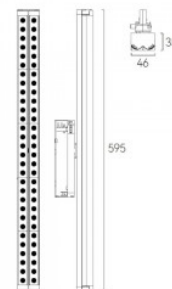

Track light Light4U Irmin Opal white 22W 2400lm 110° IP20 930

Product code 20389

Brand [Light4U](#)

Output voltage 220-240V

Output 22W

Luminous flux 2400lumens

Luminaire's efficiency lm79 109W

Correlated colour temperature warm white 3000K

Lens angle 110

Cri 90

Protection class IP20

Lifespan 100000h

Height 39.0mm

Width 853.0mm

Length 44.5mm

Weight 1.4 kg

Casing colour white

Casing material aluminium

Work environment indoor use

Warranty 5 years

Track light LINEAR L51 UGR17 white 230V 40W 4800lm 80° IP20 DALI 930

Product code 23120 DALI dimmable

Supply voltage 230V

Dimmable DALI

Output 40W

Maximum output 40W/1m

Rated current 1050mA

Luminous flux 4800lumens

Luminaire's efficiency lm79 120W

Correlated colour temperature warm white 3000K

Lens angle 80

Cri 90

Sdcm - macadam ellipses 3

Protection class IP20

Llmf tm21 L80B10 @25°C 50.000h

Height 35.0mm

Width 46.0mm

Length 595.0mm

Casing colour white

Casing material aluminium + plastic

Impact resistance IK02

Work environment indoor use

Unit:mm