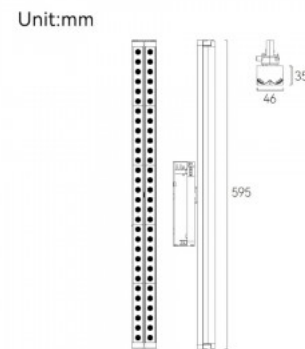

Track light Focus Mini black 230V GU10 IP20

Product code 18356

Supply voltage 230V
 Maximum output 50W/1m
 Socket GU10
 Protection class IP20
 Height 100.0mm
 Length 179.0mm
 Diameter 54.0mm
 In package 1pc
 In box 30pcs
 Casing colour black
 Casing material aluminium
 Work environment indoor use
 Operation temperature -20 ~ 40°C
 Certificates CE
 Warranty 5 years

Lens angle 110

Cri 90

Protection class IP20

Lifespan 100000h

Height 39.0mm

Width 853.0mm

Length 44.5mm

Weight 1.4 kg

Casing material aluminium + plastic

Impact resistance IK02

Work environment indoor use

Unit:mm

Track light LINEAR L51 UGR17 white 230V 40W 5000lm 80° IP20 DALI 940

Product code 23062 DALI dimmable

Supply voltage 230V
 Dimmable DALI
 Output 40W
 Maximum output 40W/1m
 Rated current 1050mA
 Luminous flux 5000lumens
 Luminaire's efficiency lm79 125W
 Correlated colour temperature pure white 4000K
 Lens angle 80
 Cri 90
 Sdcm - macadam ellipses 3
 Protection class IP20
 Llmf tm21 L80B10 @25°C 50.000h
 Height 35.0mm
 Width 46.0mm
 Length 595.0mm
 Casing colour white
 Casing material aluminium + plastic
 Impact resistance IK02
 Work environment indoor use