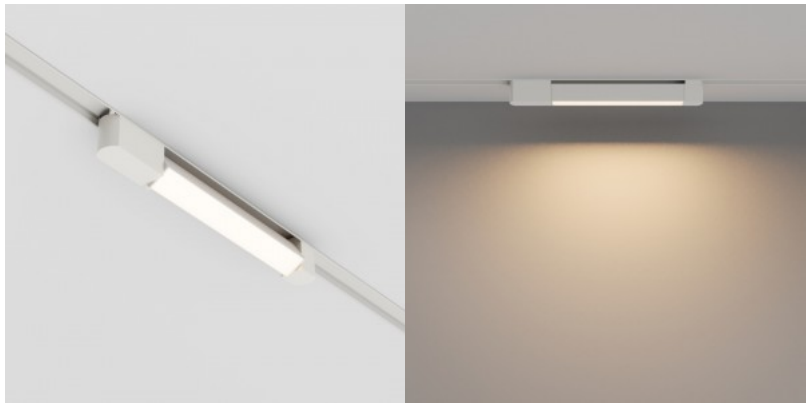

1-phase track light Maytoni Unity Basis Rot white 230V 12W 780lm 110° IP20 930

Product code 20505

Brand Maytoni
Supply voltage 230V
Output 12W
Maximum output 12W/1m
Luminous flux 780lumens
Luminaire's efficiency lm79 65W
Correlated colour temperature warm
white 3000K
Lens angle 110
Cri 90
Protection class IP20
Height 46.0mm
Width 382.0mm
Length 33.0mm
Weight 300 g
Package weight 400 g
In package 1pc
Casing colour white
Casing material aluminium
Work environment indoor use
Operation temperature -20 ~ 40°C
Certificates CE
Warranty 3 years