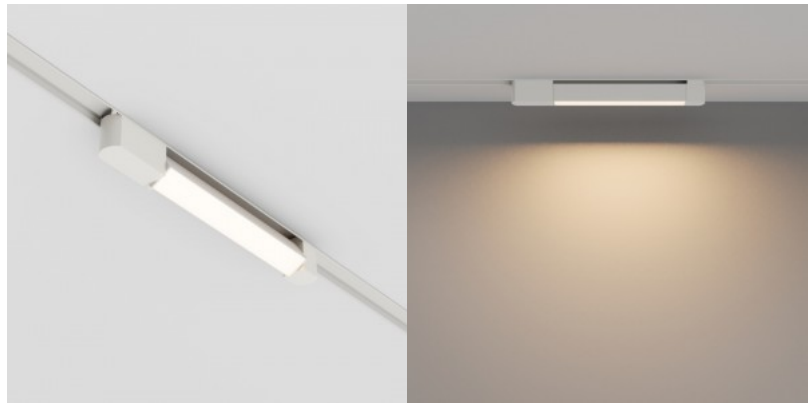

1-phase track light Maytoni Unity Basis Rot white 230V 12W 780lm 110° IP20 930

Product code 20505

Brand Maytoni
Supply voltage 230V
Output 12W
Maximum output 12W/1m
Luminous flux 780lumens
Luminaire's efficiency lm79 65W
Correlated colour temperature warm
white 3000K
Lens angle 110
Cri 90
Protection class IP20
Height 46.0mm
Width 382.0mm
Length 33.0mm
Weight 300 g
Package weight 400 g
In package 1pc
Casing colour white
Casing material aluminium
Work environment indoor use
Operation temperature -20 ~ 40°C
Certificates CE
Warranty 3 years