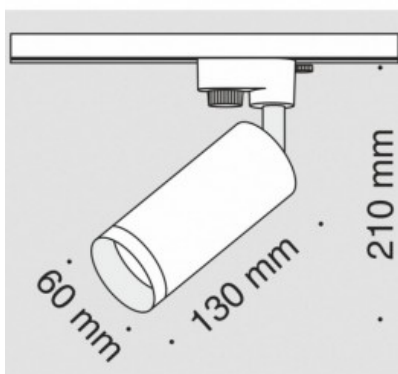

1-phase track light Maytoni Unity Focus white 230V GU10 IP20

Product code 19516

Brand Maytoni
Supply voltage 230V
Socket GU10
Protection class IP20
Height 210.0mm
Diameter 60.0mm
Casing colour white
Casing material aluminium
Work environment indoor use
Operation temperature -20 ~ 40°C
Certificates CE