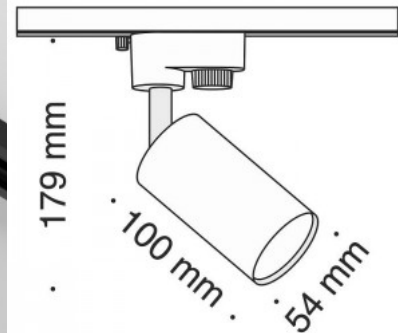

Track light Focus Mini black 230V GU10 IP20

Product code 18356

Supply voltage 230V
 Maximum output 50W/1m
 Socket GU10
 Protection class IP20
 Height 100.0mm
 Length 179.0mm
 Diameter 54.0mm
 In package 1pc
 In box 30pcs
 Casing colour black
 Casing material aluminium
 Work environment indoor use
 Operation temperature -20 ~ 40°C
 Certificates CE
 Warranty 5 years

Track light Light4U Irmin Opal black 22W 2400lm 110° IP20 930

Product code 20391

Brand [Light4U](#)
 Output voltage 220-240V
 Output 22W
 Luminous flux 2400lumens
 Luminaire's efficiency lm79 109W
 Correlated colour temperature warm white 3000K
 Lens angle 110
 Cri 90
 Protection class IP20
 Lifespan 100000h
 Height 39.0mm
 Width 853.0mm
 Length 44.5mm
 Weight 1.4 kg
 Casing colour black
 Casing material aluminium
 Work environment indoor use
 Warranty 5 years

Lens angle 110

Cri 90

Protection class IP20

Lifespan 100000h

Height 39.0mm

Width 853.0mm

Length 44.5mm

Weight 1.4 kg

Protection class IP20

Height 280.0mm

Width 200.0mm

Length 81.0mm

Diameter 53.0mm

Weight 390 g

Package weight 470 g

Casing colour white