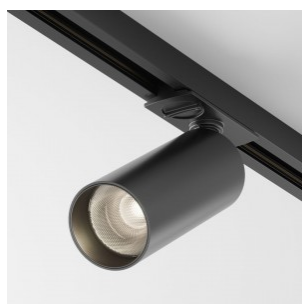

1-phase track light Maytoni Unity Focus Dim black 230V 12W 900lm 50° IP20 TRIAC 930

Product code 20115 TRIAC dimmable

Brand Maytoni
Supply voltage 230V
Dimmable TRIAC
Output 12W
Maximum output 12W/1m
Luminous flux 900lumens
Luminaire's efficiency lm79 75W
Correlated colour temperature warm
white 3000K
Lens angle 50
Cri 90
Protection class IP20
Lifespan 50000h
Height 158.0mm
Width 82.0mm
Diameter 82.0mm
Weight 280 g
Package weight 320 g
Casing colour black
Casing material aluminium
Work environment indoor use
Certificates CE
Warranty 5 years