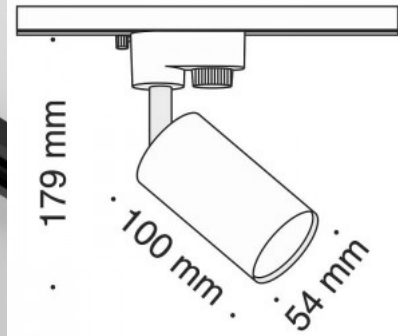

1-phase track light Maytoni Focus Mini black 230V GU10 IP20

Product code 20394

Brand Maytoni
Supply voltage 230V
Maximum output 50W/1m
Socket GU10
Protection class IP20
In package 1pc
In box 30pcs
Casing colour black
Casing material aluminium
Work environment indoor use
Operation temperature -20 ~ 40°C
Certificates CE
Warranty 5 years