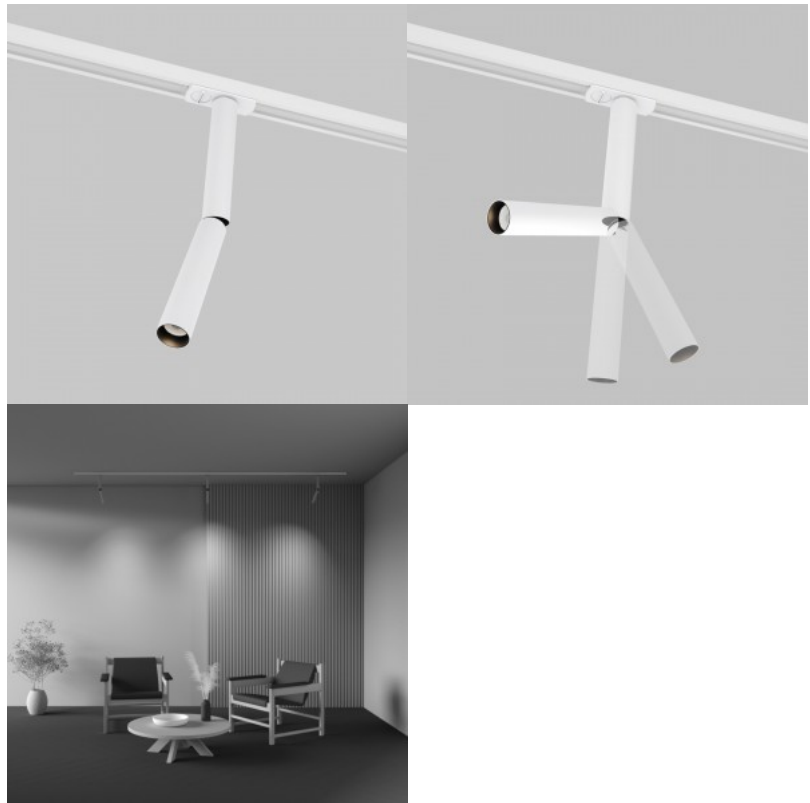

1-phase track light Maytoni Unity Focus Dual white 230V 6W 460lm 36° IP20 930

Product code 20488

Brand Maytoni
Supply voltage 230V
Output 6W
Luminous flux 460lumens
Luminaire's efficiency lm79 77W
Correlated colour temperature warm white 3000K
Lens angle 36
Cri 90
Protection class IP20
Lifespan 50000h
Height 325.0mm
Width 81.5mm
Length 30.0mm
Diameter 30.0mm
Weight 250 g
Package weight 380 g
Casing colour white
Casing material aluminium
Work environment indoor use
Certificates CE
Warranty 5 years