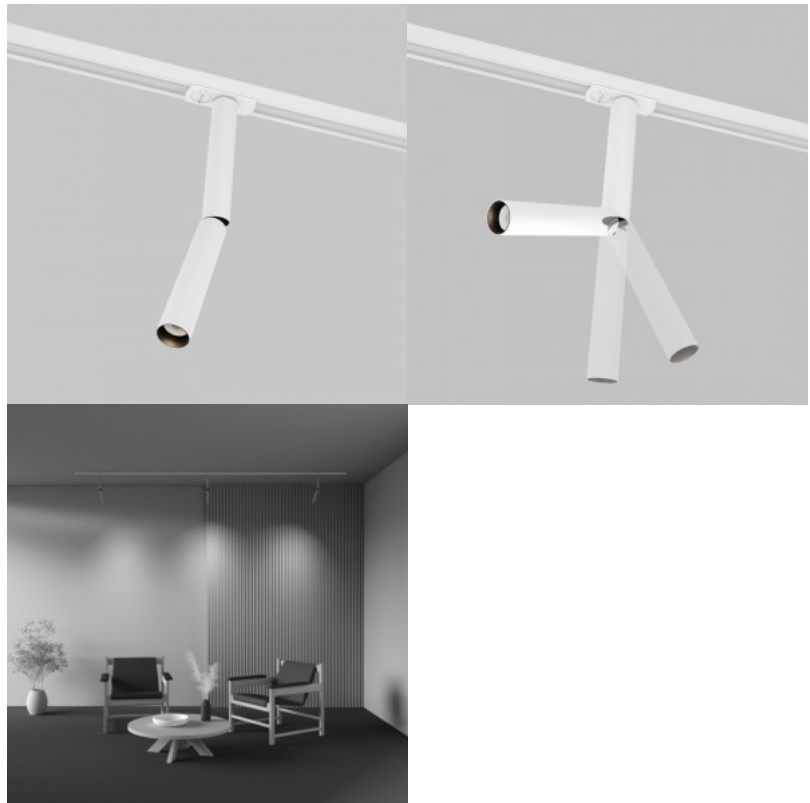

1-phase track light Maytoni Unity Focus Dual white 230V 6W 460lm 36° IP20 930

Product code 20488

Brand Maytoni
Supply voltage 230V
Output 6W
Luminous flux 460lumens
Luminaire's efficiency lm79 77W
Correlated colour temperature warm
white 3000K
Lens angle 36
Cri 90
Protection class IP20
Lifespan 50000h
Height 325.0mm
Width 81.5mm
Length 30.0mm
Diameter 30.0mm
Weight 250 g
Package weight 380 g
Casing colour white
Casing material aluminium
Work environment indoor use
Certificates CE
Warranty 5 years