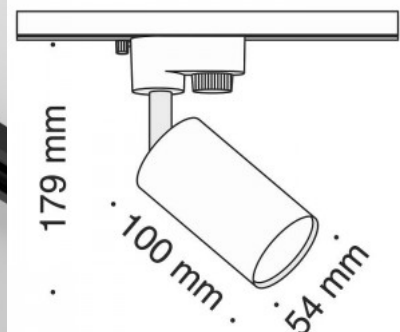

### Product code 18356

Supply voltage 230V  
 Maximum output 50W/1m  
 Socket GU10  
 Protection class IP20  
 Height 100.0mm  
 Length 179.0mm  
 Diameter 54.0mm  
 In package 1pc  
 In box 30pcs  
 Casing colour black  
 Casing material aluminium  
 Work environment indoor use  
 Operation temperature -20 ~ 40°C  
 Certificates CE  
 Warranty 5 years

### Product code 20391

Brand [Light4U](#)  
 Output voltage 220-240V  
 Output 22W  
 Luminous flux 2400lumens  
 Luminaire's efficiency lm79 109W  
 Correlated colour temperature warm white 3000K  
 Lens angle 110  
 Cri 90  
 Protection class IP20  
 Lifespan 100000h  
 Height 39.0mm  
 Width 853.0mm  
 Length 44.5mm  
 Weight 1.4 kg  
 Casing colour black  
 Casing material aluminium  
 Work environment indoor use  
 Warranty 5 years

Lens angle 110

Cri 90

Protection class IP20

Lifespan 100000h

Height 39.0mm

Width 853.0mm

Length 44.5mm

Weight 1.4 kg

Width 46.0mm

Length 595.0mm

Casing colour white

Casing material aluminium + plastic

Impact resistance IK02

Work environment indoor use

Unit:mm