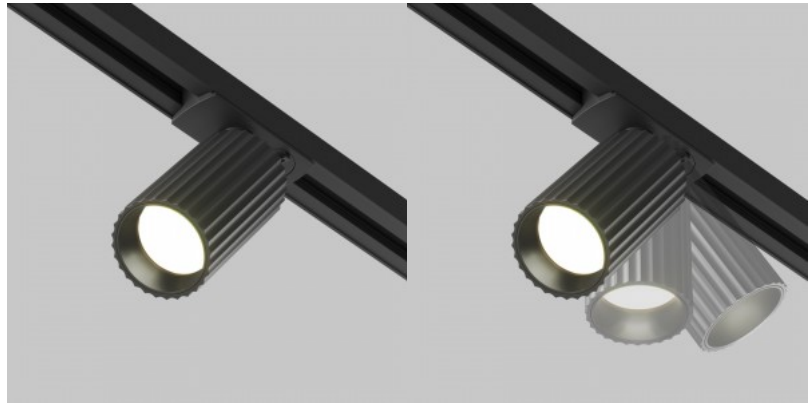

1-phase track light Maytoni Unity Calipso black 230V GU10 IP20

Product code 20485

Brand Maytoni
Supply voltage 230V
Socket GU10
Protection class IP20
Height 132.0mm
Width 100.0mm
Length 82.0mm
Diameter 56.0mm
Weight 160 g
Package weight 180 g
Casing colour black
Casing material aluminium
Work environment indoor use
Certificates CE
Warranty 2 years