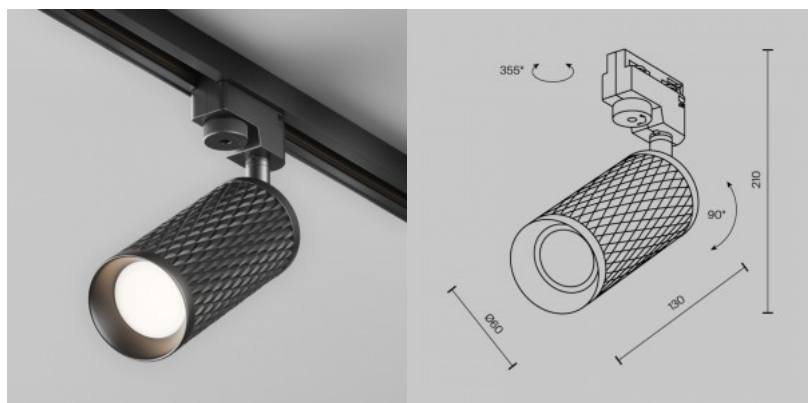

1-phase track light Prolumen Mesh black 230V GU10 IP20

Product code 19997

Brand [Prolumen](#)
Supply voltage 230V
Socket GU10
Protection class IP20
Height 210.0mm
Diameter 60.0mm
Casing colour black
Casing material aluminium
Work environment indoor use
Operation temperature -20 ~ 40°C
Certificates CE