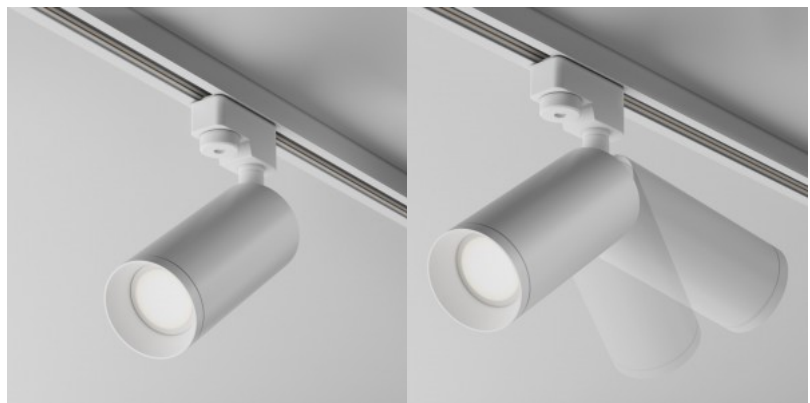

1-phase track light Maytoni Unity Focus white 230V GU10 IP20

Product code 19516

Brand Maytoni
Supply voltage 230V
Socket GU10
Protection class IP20
Height 210.0mm
Diameter 60.0mm
Casing colour white
Casing material aluminium
Work environment indoor use
Operation temperature -20 ~ 40°C
Certificates CE