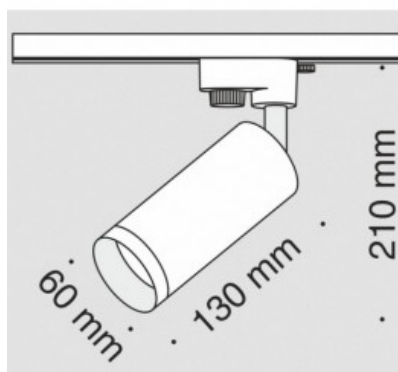

1-phase track light Maytoni Unity Focus white 230V GU10 IP20

Product code 19516

Brand Maytoni
Supply voltage 230V
Socket GU10
Protection class IP20
Height 210.0mm
Diameter 60.0mm
Casing colour white
Casing material aluminium
Work environment indoor use
Operation temperature -20 ~ 40°C
Certificates CE