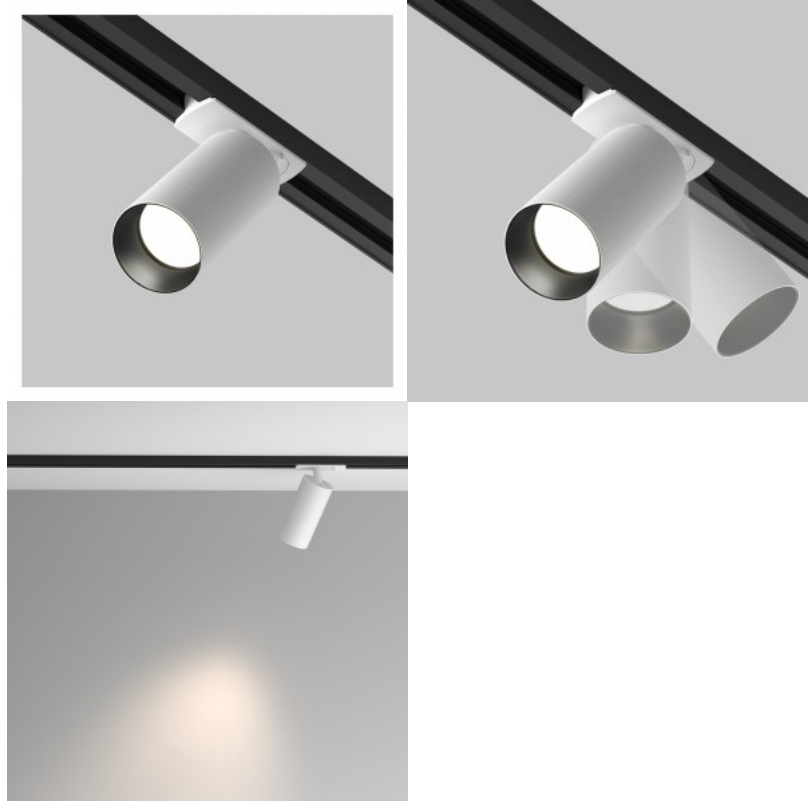

1-phase track light Maytoni Unity Artisan white 230V GU10 IP20

Product code 20484

Brand Maytoni
Supply voltage 230V
Socket GU10
Protection class IP20
Height 108.0mm
Width 140.0mm
Length 82.0mm
Diameter 54.0mm
Weight 160 g
Package weight 180 g
Casing colour white
Casing material aluminium
Work environment indoor use
Certificates CE
Warranty 2 years