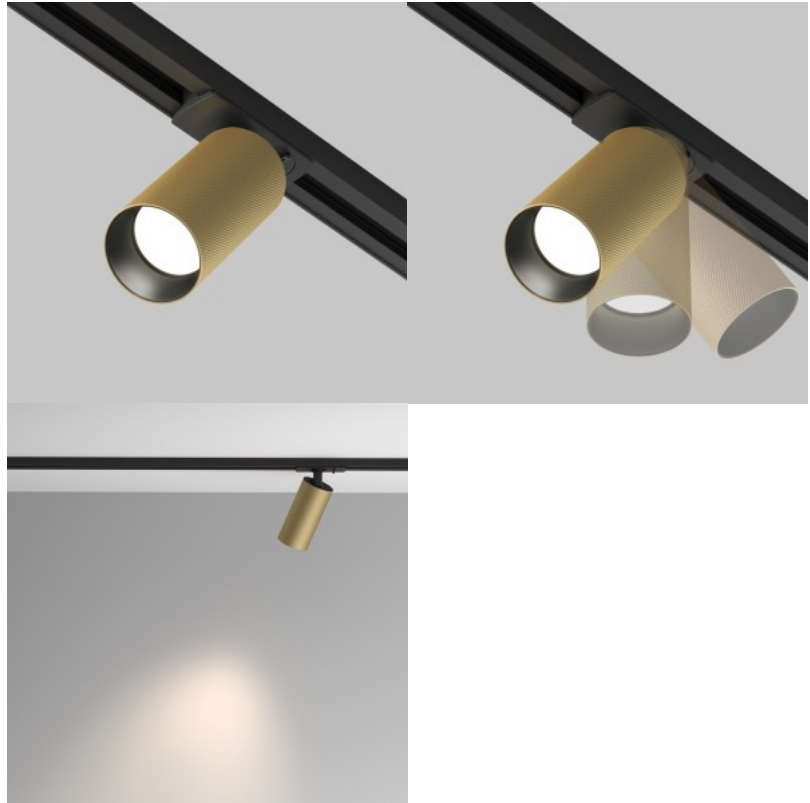

1-phase track light Maytoni Unity Artisan black / golden 230V GU10 IP20

Product code 20483

Brand Maytoni
Supply voltage 230V
Socket GU10
Protection class IP20
Height 108.0mm
Width 140.0mm
Length 82.0mm
Diameter 54.0mm
Weight 160 g
Package weight 180 g
Casing colour black / golden
Casing material aluminium
Work environment indoor use
Certificates CE
Warranty 2 years