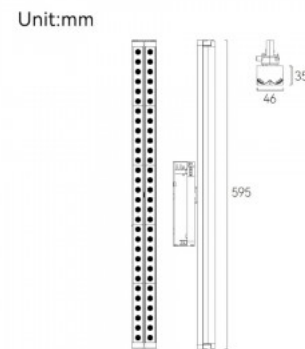

Track light LINEAR L51 UGR17 white 230V 40W 5000lm 80° IP20 DALI 940

Product code 23062 DALI dimmable

Supply voltage 230V
Dimmable DALI
Output 40W
Maximum output 40W/1m
Rated current 1050mA
Luminous flux 5000lumens
Luminaire's efficiency lm79 125W
Correlated colour temperature pure white 4000K
Lens angle 80
Cri 90
Sdcm - macadam ellipses 3
Protection class IP20
Llmf tm21 L80B10 @25°C 50.000h
Height 35.0mm
Width 46.0mm
Length 595.0mm
Casing colour white
Casing material aluminium + plastic
Impact resistance IK02
Work environment indoor use