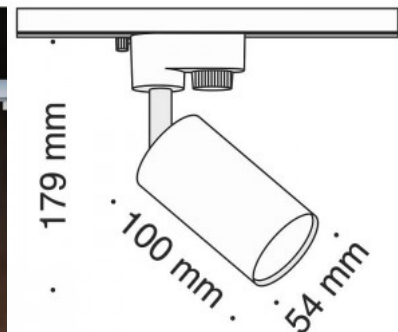

Track light Track 1F white 230V GU10 IP20

Product code 18357

Supply voltage 230V
Maximum output 50W/1m
Socket GU10
Protection class IP20
Height 179.0mm
Width 100.0mm
In package 1pc
In box 30pcs
Casing colour white
Casing material aluminium
Work environment indoor use
Operation temperature -20 ~ 40°C
Certificates CE
Warranty 5 years