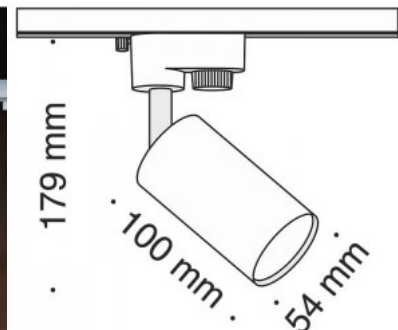

Track light Track 1F white 230V GU10 IP20

Product code 18357

Supply voltage 230V
Maximum output 50W/1m
Socket GU10
Protection class IP20
Height 179.0mm
Width 100.0mm
In package 1pc
In box 30pcs
Casing colour white
Casing material aluminium
Work environment indoor use
Operation temperature -20 ~ 40°C
Certificates CE
Warranty 5 years