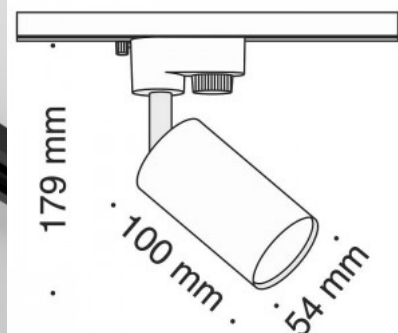

1-phase track light Maytoni Focus Mini black 230V GU10 IP20

Product code 20394

Brand Maytoni

Supply voltage 230V

Maximum output 50W/1m

Socket GU10

Protection class IP20

In package 1pc

In box 30pcs

Casing colour black

Casing material aluminium

Work environment indoor use

Operation temperature -20 ~ 40°C

Certificates CE

Warranty 5 years