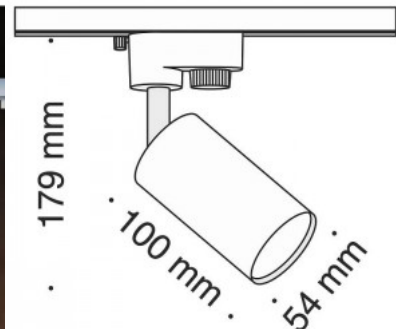

Track light Track 1F white 230V GU10 IP20

Product code 18357

Supply voltage 230V
Maximum output 50W/1m
Socket GU10
Protection class IP20
Height 179.0mm
Width 100.0mm
In package 1pc
In box 30pcs
Casing colour white
Casing material aluminium
Work environment indoor use
Operation temperature -20 ~ 40°C
Certificates CE
Warranty 5 years