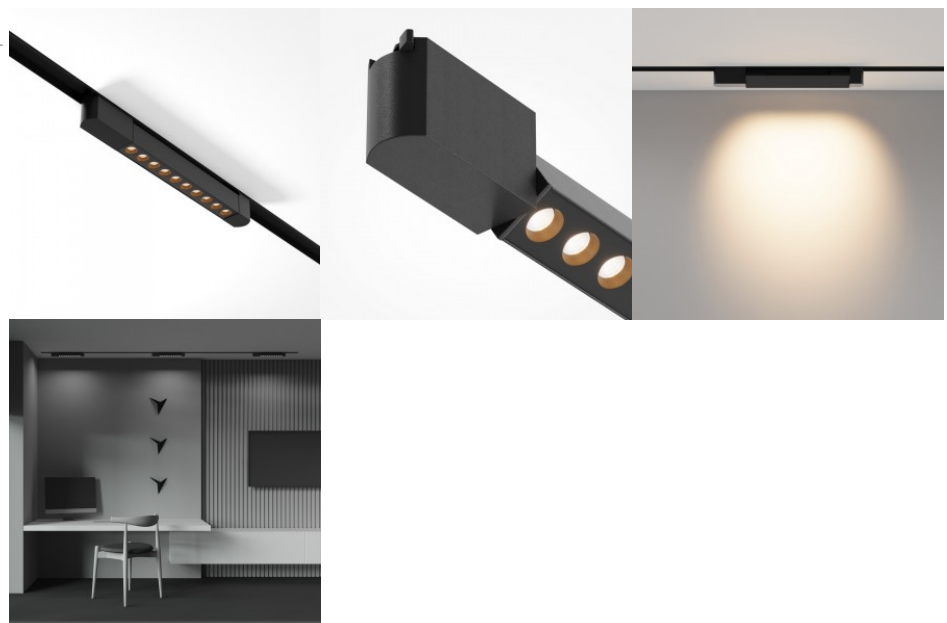

1-phase track light Maytoni Unity Basis Rot black 230V 10W 620lm 30° IP20 930

Product code 20600

Brand Maytoni
Supply voltage 230V
Output 10W
Luminous flux 620lumens
Luminaire's efficiency lm79 62W
Correlated colour temperature warm
white 3000K
Lens angle 30
Cri 90
Protection class IP20
Height 46.0mm
Width 382.0mm
Length 33.0mm
Weight 300 g
Package weight 400 g
In package 1pc
Casing colour black
Casing material aluminium
Work environment indoor use
Operation temperature -20 ~ 40°C
Certificates CE
Warranty 3 years