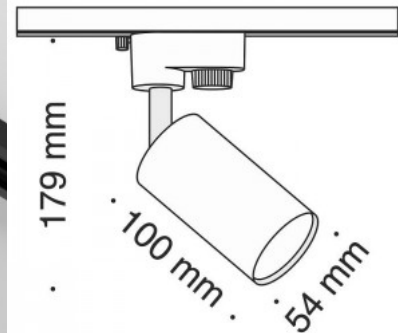

### Product code 18356

Supply voltage 230V  
 Maximum output 50W/1m  
 Socket GU10  
 Protection class IP20  
 Height 100.0mm  
 Length 179.0mm  
 Diameter 54.0mm  
 In package 1pc  
 In box 30pcs  
 Casing colour black  
 Casing material aluminium  
 Work environment indoor use  
 Operation temperature -20 ~ 40°C  
 Certificates CE  
 Warranty 5 years

### Product code 20391

Brand [Light4U](#)  
 Output voltage 220-240V  
 Output 22W  
 Luminous flux 2400lumens  
 Luminaire's efficiency lm79 109W  
 Correlated colour temperature warm white 3000K  
 Lens angle 110  
 Cri 90  
 Protection class IP20  
 Lifespan 100000h  
 Height 39.0mm  
 Width 853.0mm  
 Length 44.5mm  
 Weight 1.4 kg  
 Casing colour black  
 Casing material aluminium  
 Work environment indoor use  
 Warranty 5 years

Lens angle 110

Cri 90

Protection class IP20

Lifespan 100000h

Height 39.0mm

Width 853.0mm

Length 44.5mm

Weight 1.4 kg