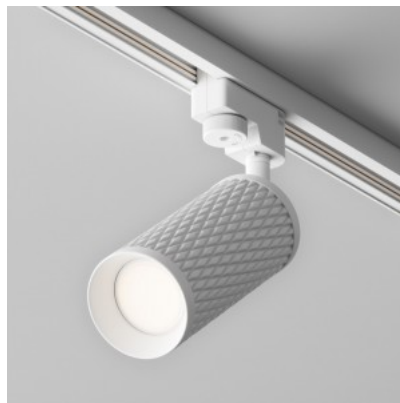

Track light Maytoni Unity Focus S white 230V GU10 IP20

Product code 20613

Brand Maytoni
Supply voltage 230V
Socket GU10
Protection class IP20
Height 210.0mm
Diameter 60.0mm
Casing colour white
Casing material aluminium
Work environment indoor use
Operation temperature -20 ~ 40°C
Certificates CE