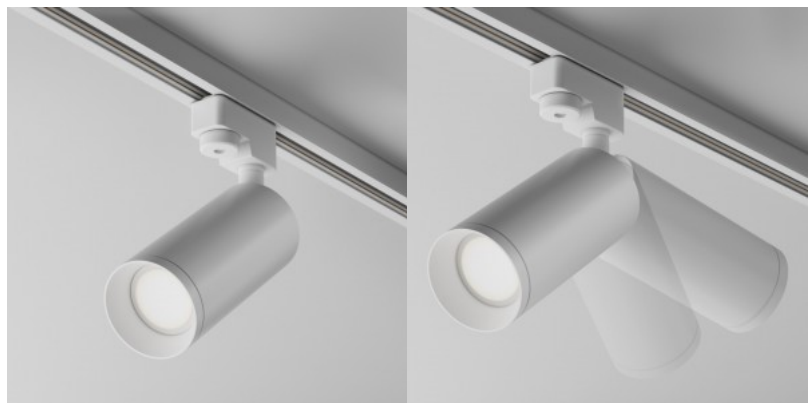

1-phase track light Maytoni Unity Focus white 230V GU10 IP20

Product code 19516

Brand Maytoni
Supply voltage 230V
Socket GU10
Protection class IP20
Height 210.0mm
Diameter 60.0mm
Casing colour white
Casing material aluminium
Work environment indoor use
Operation temperature -20 ~ 40°C
Certificates CE