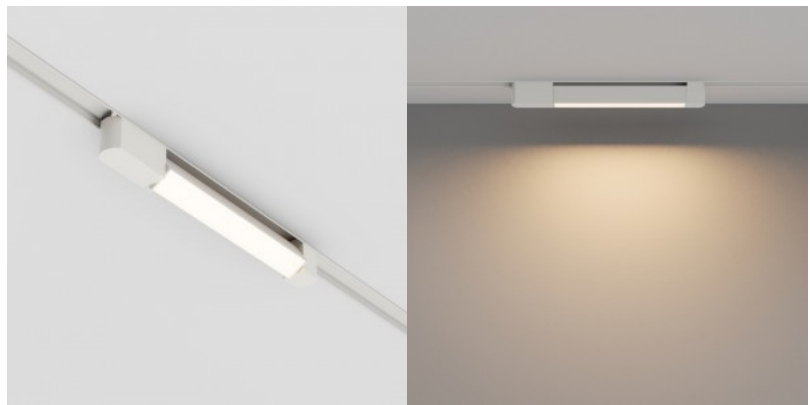

1-phase track light Maytoni Unity Basis Rot white 230V 12W 780lm 110° IP20 930

Product code 20505

Brand Maytoni
Supply voltage 230V
Output 12W
Maximum output 12W/1m
Luminous flux 780lumens
Luminaire's efficiency lm79 65W
Correlated colour temperature warm
white 3000K
Lens angle 110
Cri 90
Protection class IP20
Height 46.0mm
Width 382.0mm
Length 33.0mm
Weight 300 g
Package weight 400 g
In package 1pc
Casing colour white
Casing material aluminium
Work environment indoor use
Operation temperature -20 ~ 40°C
Certificates CE
Warranty 3 years