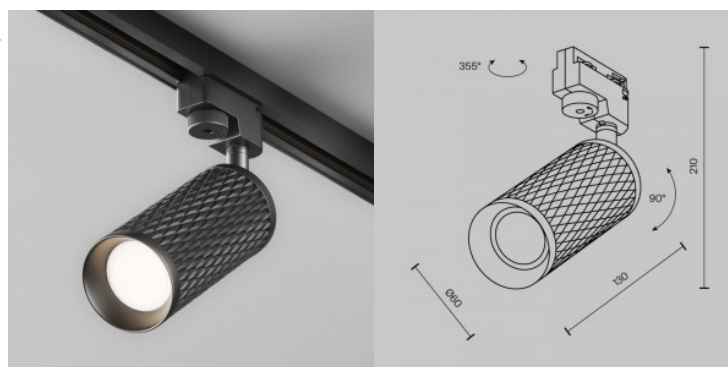

Product code 20582 TRIAC dimmable

Brand Maytoni
Dimmable TRIAC
Output 15W
Luminous flux 1359lumens
Luminaire's efficiency lm79 91W
Correlated colour temperature warm
+ day white 2700K-4000K
Lens angle 24
Lifespan 30000h
Height 105.0mm
Diameter 100.0mm
Weight 510 g
Package weight 540 g
Casing colour white
Casing material aluminium
Work environment indoor use
Warranty 5 years

The Yin track luminaire is a contemporary lighting solution that is perfect for adding accents to any interior. It is designed to provide directional light for exhibition spaces, stores, and living areas. This light is made of high-quality aluminum for durability and a stylish design. Options include 3000K and 4000K light temperatures. The light has a 24° beam angle and supports Triac dimming. It is available in a range of neutral and vibrant colors to match any interior design. The product is covered by a 5-year warranty, and we offer technical support.

1-phase track light Prolumen Mesh black 230V GU10 IP20

Product code 19997

Brand [Prolumen](#)
Supply voltage 230V
Socket GU10
Protection class IP20
Height 210.0mm
Diameter 60.0mm
Casing colour black
Casing material aluminium
Work environment indoor use
Operation temperature -20 ~ 40°C
Certificates CE