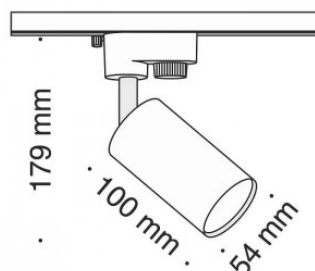

1-phase track light Maytoni Unity Focus Mini white 230V GU10 IP20

Product code 19519

Brand Maytoni
Supply voltage 230V
Socket GU10
Protection class IP20
Height 179.0mm
Diameter 54.0mm
Casing colour white
Casing material aluminium
Work environment indoor use
Operation temperature -20 ~ 40°C
Certificates CE
Warranty 2 years