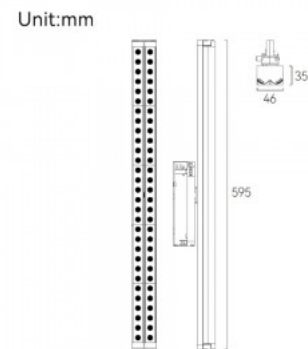

Track light LINEAR L51 UGR17 white 230V 40W 5000lm 80° IP20 DALI 940

Product code 23062 DALI dimmable

Supply voltage 230V
Dimmable DALI
Output 40W
Maximum output 40W/1m
Rated current 1050mA
Luminous flux 5000lumens
Luminaire's efficiency lm79 125W
Correlated colour temperature pure white 4000K
Lens angle 80
Cri 90
Sdcm - macadam ellipses 3
Protection class IP20
Llmf tm21 L80B10 @25°C 50.000h
Height 35.0mm
Width 46.0mm
Length 595.0mm
Casing colour white
Casing material aluminium + plastic
Impact resistance IK02
Work environment indoor use