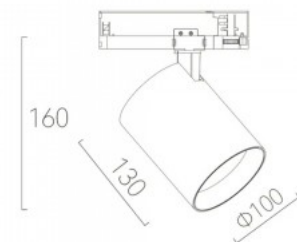

Track light RUNK UGR17 white 230V 30W 3500lm 36° IP20 DALI 940

Product code 23063 DALI dimmable

Supply voltage 230V
Dimmable DALI
Output 30W
Maximum output 30W/1m
Rated current 1050mA
Luminous flux 3500lumens
Luminaire's efficiency lm79 117W
Correlated colour temperature pure white 4000K
Lens angle 36
Cri 90
Sdcm - macadam ellipses 3
Protection class IP20
Llmf tm21 L80B10 @25°C 50.000h
Height 130.0mm
Diameter 100.0mm
Casing colour white
Casing material aluminium + plastic
Work environment indoor use
Operation temperature -15 ~ 40°C

Unit:mm

Track light Track 1F black / golden 230V GU10 IP20

Product code 18359

Supply voltage 230V
Maximum output 50W/1m
Socket GU10
Protection class IP20
In package 1pc
In box 30pcs
Casing colour black / golden
Casing material aluminium
Work environment indoor use
Operation temperature -20 ~ 40°C
Certificates CE
Warranty 5 years