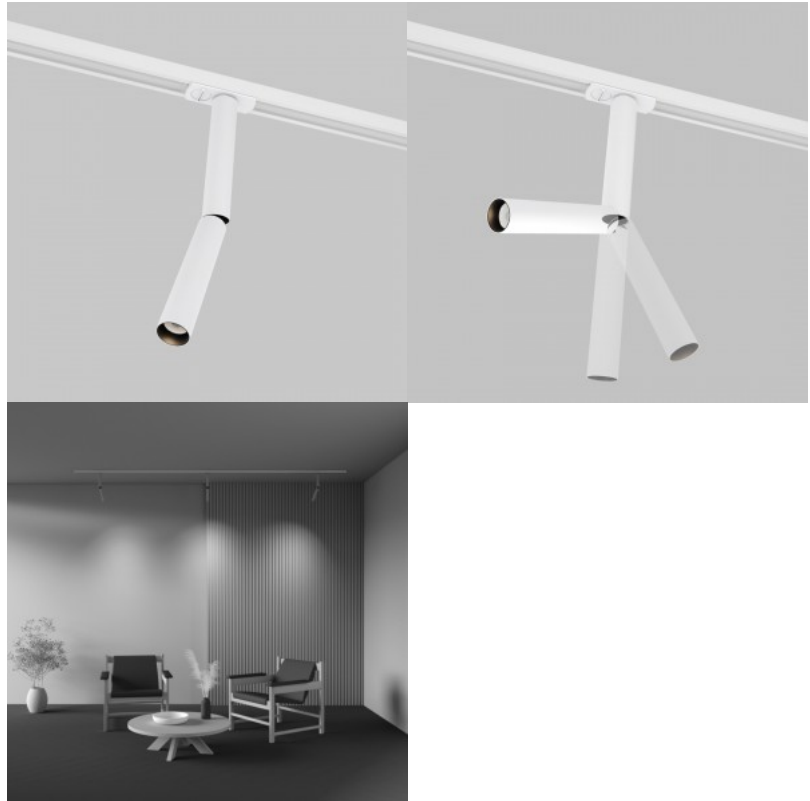

1-phase track light Maytoni Unity Focus Dual white 230V 6W 460lm 36° IP20 930

Product code 20488

Brand Maytoni
Supply voltage 230V
Output 6W
Luminous flux 460lumens
Luminaire's efficiency lm79 77W
Correlated colour temperature warm white 3000K
Lens angle 36
Cri 90
Protection class IP20
Lifespan 50000h
Height 325.0mm
Width 81.5mm
Length 30.0mm
Diameter 30.0mm
Weight 250 g
Package weight 380 g
Casing colour white
Casing material aluminium
Work environment indoor use
Certificates CE
Warranty 5 years