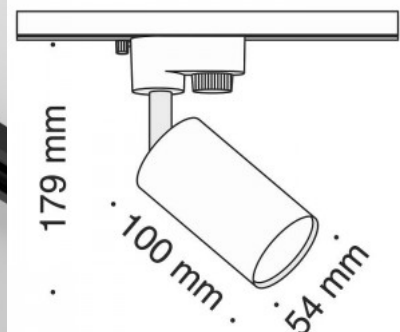

1-phase track light Maytoni Focus Mini black 230V GU10 IP20

Product code 20394

Brand Maytoni
Supply voltage 230V
Maximum output 50W/1m
Socket GU10
Protection class IP20
In package 1pc
In box 30pcs
Casing colour black
Casing material aluminium
Work environment indoor use
Operation temperature -20 ~ 40°C
Certificates CE
Warranty 5 years