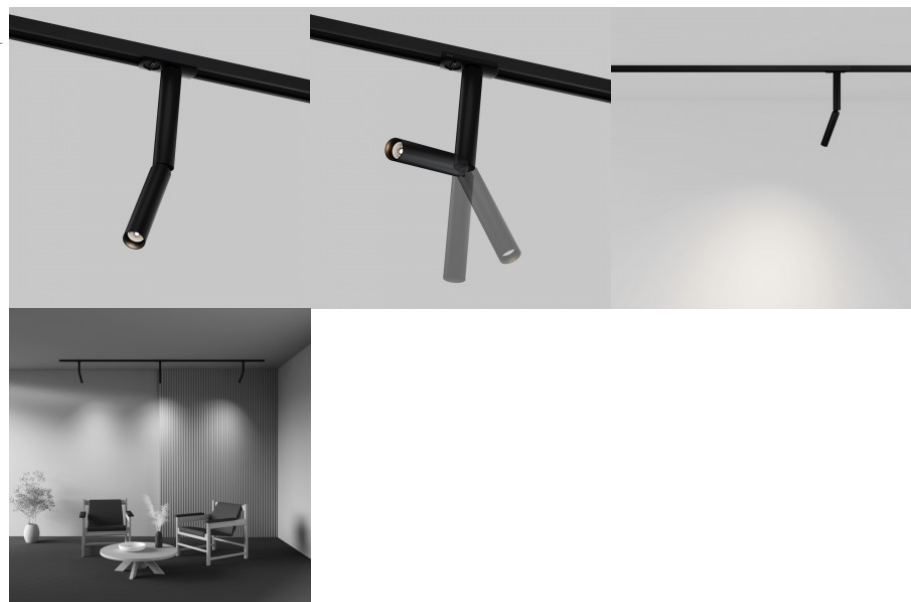

1-phase track light Maytoni Unity Focus Dual black 230V 6W 460lm 36° IP20 930

Product code 20490

Brand Maytoni
Supply voltage 230V
Output 6W
Luminous flux 460lumens
Luminaire's efficiency lm79 77W
Correlated colour temperature warm white 3000K
Lens angle 36
Cri 90
Protection class IP20
Lifespan 50000h
Height 325.0mm
Width 81.5mm
Length 30.0mm
Diameter 30.0mm
Weight 250 g
Package weight 380 g
Casing colour black
Casing material aluminium
Work environment indoor use
Certificates CE
Warranty 5 years