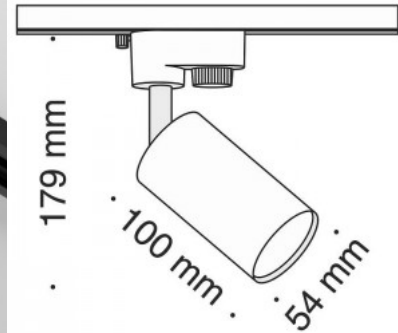

## Track light Focus Mini black 230V GU10 IP20

**Product code 18356**

Supply voltage 230V  
 Maximum output 50W/1m  
 Socket GU10  
 Protection class IP20  
 Height 100.0mm  
 Length 179.0mm  
 Diameter 54.0mm  
 In package 1pc  
 In box 30pcs  
 Casing colour black  
 Casing material aluminium  
 Work environment indoor use  
 Operation temperature -20 ~ 40°C  
 Certificates CE  
 Warranty 5 years

Lens angle 110

Cri 90

Protection class IP20

Lifespan 100000h

Height 39.0mm

Width 853.0mm

Length 44.5mm

Weight 1.4 kg

Width 46.0mm

Length 595.0mm

Casing colour white

Casing material aluminium + plastic

Impact resistance IK02

Work environment indoor use

Unit:mm