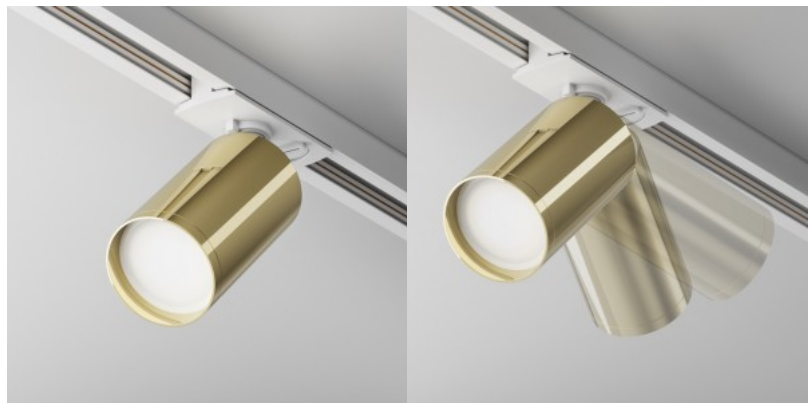

Track light Maytoni Unity Focus S white / golden 230V 10W GU10 IP20

Product code 21505

Brand Maytoni
Supply voltage 230V
Output 10W
Socket GU10
Protection class IP20
Height 125.0mm
Length 92.0mm
Diameter 52.0mm
Casing colour white / golden
Casing material aluminium
Work environment indoor use
Warranty 2 years