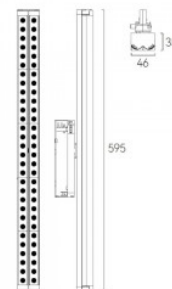

Width 46.0mm

Length 595.0mm

Casing colour white

Casing material aluminium + plastic

Impact resistance IK02

Work environment indoor use

Unit:mm