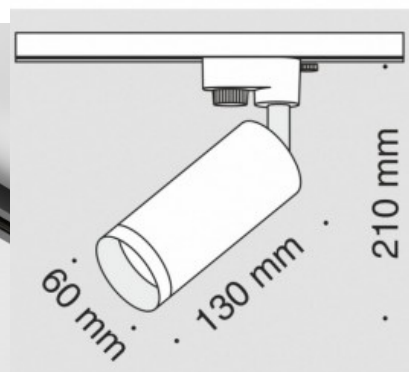

1-phase track light Unity Focus black 230V GU10 IP20

Product code 19694

Supply voltage 230V
Maximum output 50W/1m
Socket GU10
Protection class IP20
Height 130.0mm
Length 210.0mm
Diameter 60.0mm
In package 1pc
In box 30pcs
Casing colour black
Casing material aluminium
Work environment indoor use
Operation temperature -20 ~ 40°C
Certificates CE
Warranty 5 years