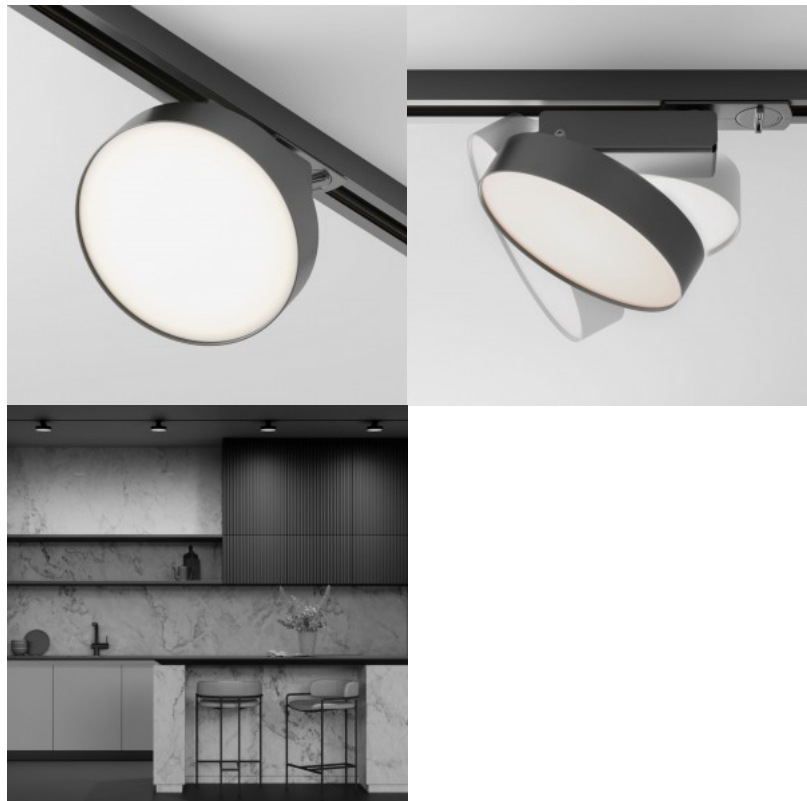

Product code 20183

Brand Maytoni
Supply voltage 230V
Output 12W
Luminous flux 840lumens
Luminaire's efficiency lm79 70W
Lens angle 110
Protection class IP20
Height 83.0mm
Width 156.0mm
Length 135.0mm
Diameter 135.0mm
Weight 540 g
Package weight 580 g
In package 1pc
Casing colour black
Casing material aluminium
Work environment indoor use
Operation temperature -20 ~ 40°C
Certificates CE
Warranty 5 years

Their design is modern and minimalistic, making them suitable for various interior styles. These lights are made of high-quality materials for durability and a stylish look. They provide powerful and even illumination thanks to the wide dispersion angle. The luminaires are available in an elegant black color. Their flat design fits perfectly into a track system and is easy to mount. LED light sources come in two classic color temperatures: 3000K and 4000K, to create the perfect atmosphere for you. They use energy-efficient technologies to help reduce your energy costs. The lights are exclusively compatible with the Unity track system for ease of installation. The product is covered by a 5-year warranty, and we offer technical support.