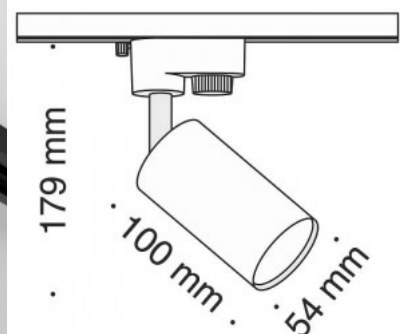

1-phase track light Maytoni Focus Mini black 230V GU10 IP20

Product code 20394

Brand Maytoni
Supply voltage 230V
Maximum output 50W/1m
Socket GU10
Protection class IP20
In package 1pc
In box 30pcs
Casing colour black
Casing material aluminium
Work environment indoor use
Operation temperature -20 ~ 40°C
Certificates CE
Warranty 5 years