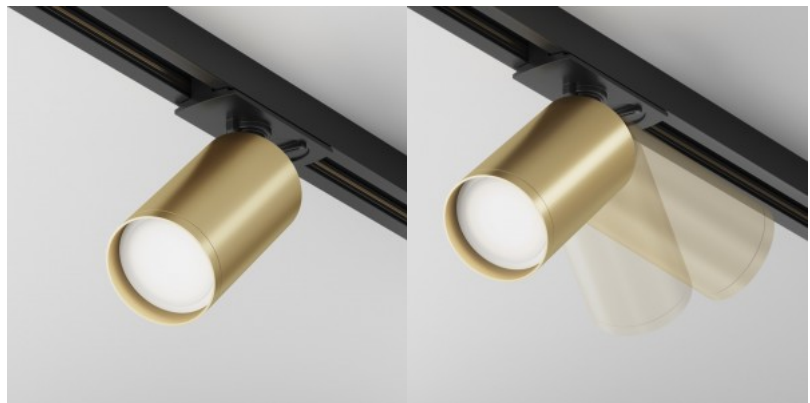

Track light Maytoni Unity Focus S black / golden 230V 10W GU10 IP20

Product code 21507

Brand Maytoni
Supply voltage 230V
Output 10W
Socket GU10
Protection class IP20
Height 125.0mm
Length 92.0mm
Diameter 52.0mm
Casing colour black / golden
Casing material aluminium
Work environment indoor use
Warranty 2 years