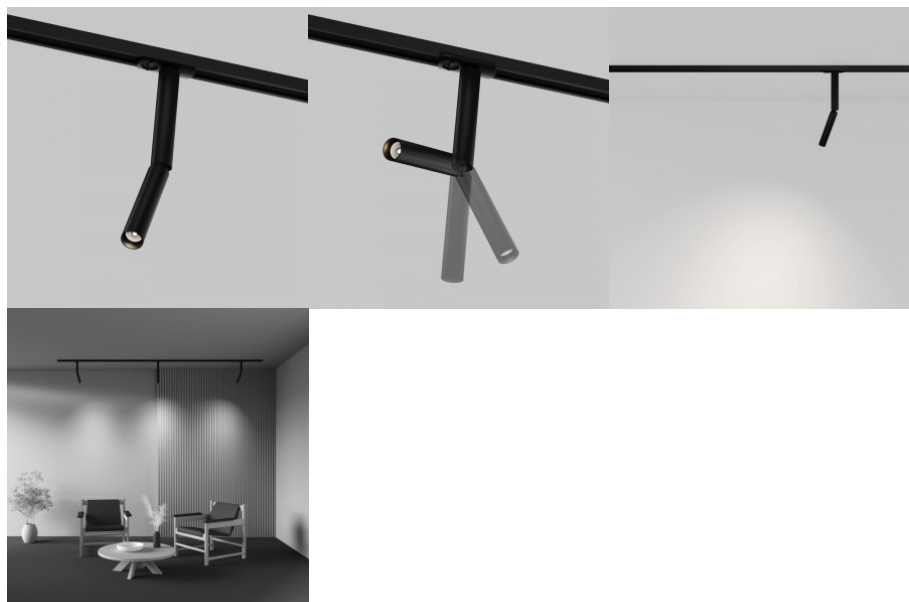

1-phase track light Maytoni Unity Focus Dual black 230V 6W 460lm 36° IP20 930

Product code 20490

Brand Maytoni
Supply voltage 230V
Output 6W
Luminous flux 460lumens
Luminaire's efficiency lm79 77W
Correlated colour temperature warm white 3000K
Lens angle 36
Cri 90
Protection class IP20
Lifespan 50000h
Height 325.0mm
Width 81.5mm
Length 30.0mm
Diameter 30.0mm
Weight 250 g
Package weight 380 g
Casing colour black
Casing material aluminium
Work environment indoor use
Certificates CE
Warranty 5 years