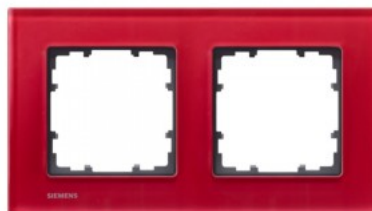

Product code 19594

Brand SIEMENS
Protection class IP20
Height 90.0mm
Width 90.0mm
Casing colour red
Casing material glass
Work environment indoor use

Frame SIEMENS Delta Miro red IP20

Product code 19595

Brand SIEMENS
Protection class IP20
Height 90.0mm
Width 161.0mm
Casing colour red
Casing material glass
Work environment indoor use