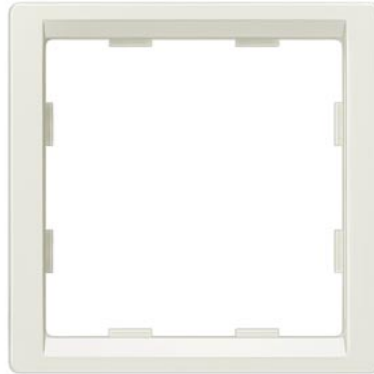

Frame SIEMENS Delta Profil platinum IP20

Product code 23097

Brand SIEMENS
Protection class IP20
Height 68.0mm
Width 68.0mm
Casing colour platinum
Casing material plastic
Work environment indoor use