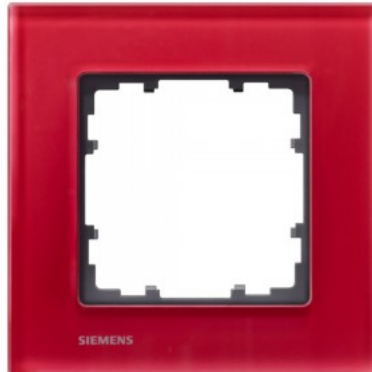

Frame SIEMENS Delta Miro light green IP20

Product code 18401

Brand SIEMENS
Protection class IP20
Height 90.0mm
Width 161.0mm
Casing colour light green
Casing material glass
Work environment indoor use

DELTA miro Frame 2-fold Authentic
material glass crystal green
Dimensions 161x 90 mm

Frame SIEMENS Delta Miro red IP20

Product code 23102

Brand SIEMENS
Protection class IP20
Height 90.0mm
Width 232.0mm
Casing colour red
Casing material glass
Work environment indoor use

Frame SIEMENS Delta Miro red IP20

Product code 19594

Brand SIEMENS
Protection class IP20
Height 90.0mm
Width 90.0mm
Casing colour red
Casing material glass
Work environment indoor use

Frame SIEMENS Delta Miro red IP20

Product code 19595

Brand SIEMENS
Protection class IP20
Height 90.0mm
Width 161.0mm
Casing colour red
Casing material glass
Work environment indoor use