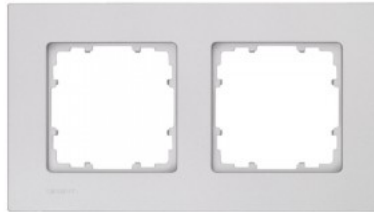

Frame SIEMENS Miro 2 slot 5TG1112-1 aluminum IP20

Product code 19265

Brand SIEMENS
Protection class IP20
Casing colour aluminum
Casing material plastic

DELTA miro Frame 2-fold Color
aluminum metallic Dimensions 161x
90 mm