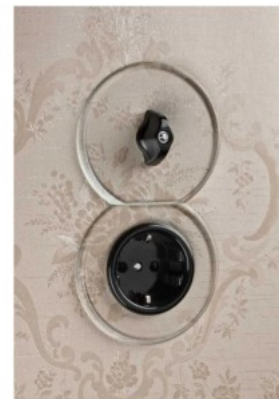

Product code 22475

Brand THPG
Diameter 82.0mm
Casing colour transparent
Casing material glass
Work environment indoor use

Single covering made of 4 mm thick, thermally hardened white glass from the Upper Palatinate Forest (Germany) with outstanding transparency. This covering can be combined with all parts of the Bakelit and Duroplast switch systems that have a central insert (switches, push-buttons, sockets, junction boxes). System coverings that can be installed flush next to and below each other are also available. Installation note: The wallpaper must not be thicker than 0.5 mm in order to comply with all VDE regulations and standards. Therefore, the hollow wall boxes must be installed neatly so that the plastic disc with a thickness of 1 mm is flush with the wall. The construction of our switches with white glass coverings requires a different installation process than usual: the electrician installs the inner workings and the plexiglass ring. Then wallpaper is hung over the fully connected switch, and finally the coverings are attached. If you want to mount several individual coverings next to each other, you have to take this into account when placing the boxes; in this case, 20 mm spacers are necessary. When installing system coverings, the centres must be exactly 71 mm apart. We generally recommend the Kaiser range of hollow wall boxes, which also includes the appropriate spacers.