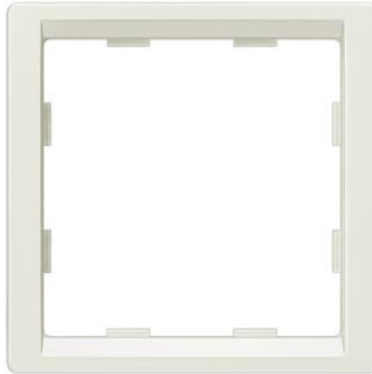

Frame SIEMENS Delta Profil platinum IP20

Product code 23097

Brand SIEMENS
Protection class IP20
Height 68.0mm
Width 68.0mm
Casing colour platinum
Casing material plastic
Work environment indoor use