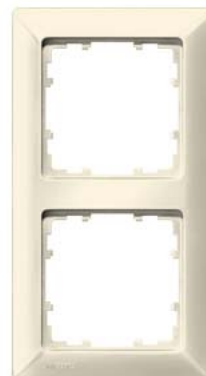

Frame SIEMENS Delta i-system cream IP20

Product code 18384

Brand SIEMENS
Protection class IP20
Height 80.0mm
Width 151.0mm
Casing colour cream
Casing material plastic
Work environment indoor use

DELTA line, electrical white frame 2-
fold, 151x 80 mm