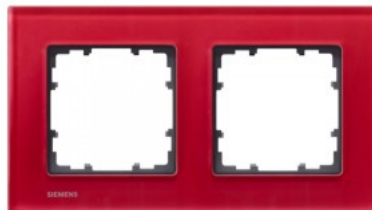

Frame SIEMENS Miro 1 slot 5TG1202-3 red IP20

Product code 19595

Brand SIEMENS
Protection class IP20
Casing colour red
Casing material glass

DELTA miro glass Frame 2-fold
Authentic material glass ORIENT 161x
90 mm