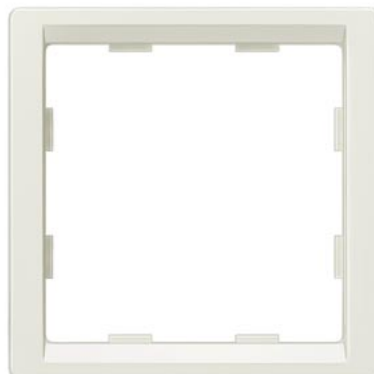

Frame SIEMENS Delta Profil white IP20

Product code 23098

Brand SIEMENS
Protection class IP20
Height 68.0mm
Width 68.0mm
Casing colour white
Casing material plastic
Work environment indoor use