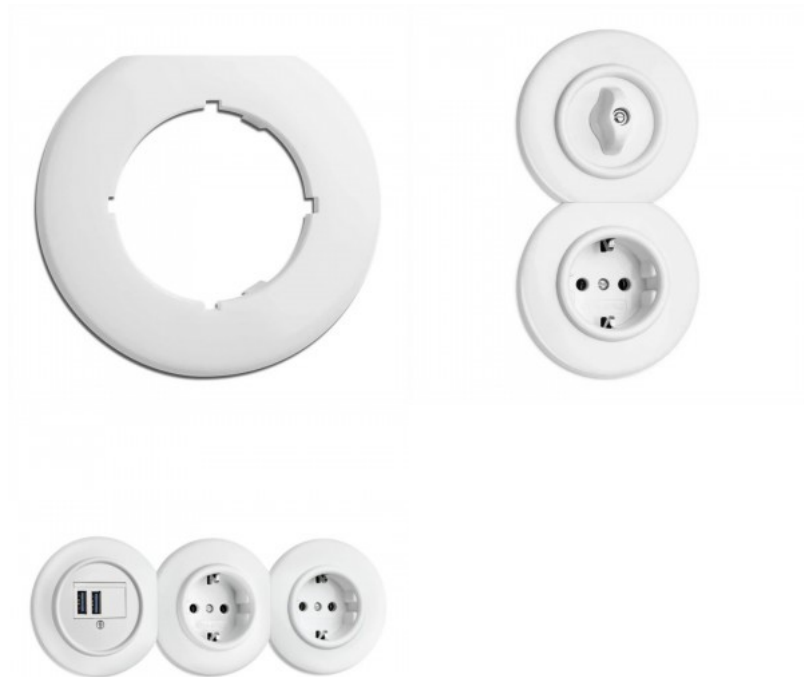

Frame THPG Duroplast white

Product code 22462

Brand THPG
Diameter 82.0mm
Casing colour white
Casing material duroplast
Work environment indoor use

System covering made of 2.5 mm thick Duroplast. This covering can be combined with all switches, push-buttons and sockets from the Duroplast switch system and is intended as an external part of a multi-part installation. System coverings can be installed flush next to and below each other. The junction boxes, dimmers and special devices (thermostats, USB charging stations) only fit into the coverings for junction boxes/dimmers. Round and square single coverings are also available.