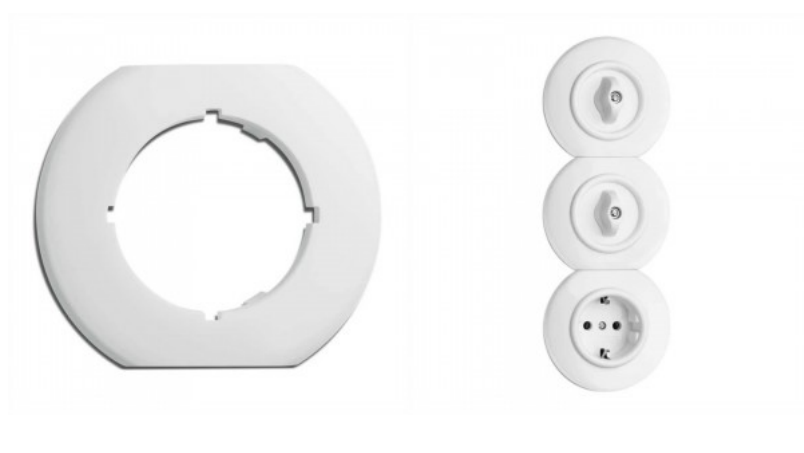

Frame THPG Duroplast white

Product code 22464

Brand THPG
Diameter 82.0mm
Casing colour white
Casing material duroplast
Work environment indoor use

System covering made of 2.5 mm thick Duroplast. This covering can be combined with all switches, push-buttons and sockets from the Duroplast switch system and is intended as the centre part of a multi-part installation. System coverings can be installed flush next to and below each other.