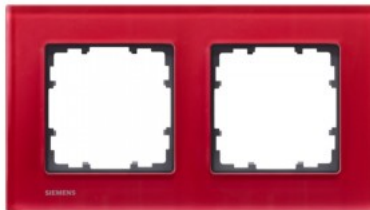

Product code 19594

Brand SIEMENS
Protection class IP20
Height 90.0mm
Width 90.0mm
Casing colour red
Casing material glass
Work environment indoor use

Frame SIEMENS Delta Miro red IP20

Product code 19595

Brand SIEMENS
Protection class IP20
Height 90.0mm
Width 161.0mm
Casing colour red
Casing material glass
Work environment indoor use