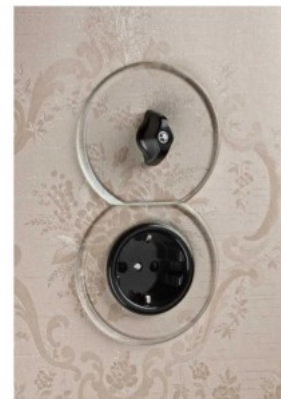

Product code 22475

Brand THPG
Diameter 82.0mm
Casing colour transparent
Casing material glass
Work environment indoor use

Single covering made of 4 mm thick, thermally hardened white glass from the Upper Palatinate Forest (Germany) with outstanding transparency. This covering can be combined with all parts of the Bakelit and Duroplast switch systems that have a central insert (switches, push-buttons, sockets, junction boxes). System coverings that can be installed flush next to and below each other are also available. Installation note: The wallpaper must not be thicker than 0.5 mm in order to comply with all VDE regulations and standards. Therefore, the hollow wall boxes must be installed neatly so that the plastic disc with a thickness of 1 mm is flush with the wall. The construction of our switches with white glass coverings requires a different installation process than usual: the electrician installs the inner workings and the plexiglass ring. Then wallpaper is hung over the fully connected switch, and finally the coverings are attached. If you want to mount several individual coverings next to each other, you have to take this into account when placing the boxes; in this case, 20 mm spacers are necessary. When installing system coverings, the centres must be exactly 71 mm apart. We generally recommend the Kaiser range of hollow wall boxes, which also includes the appropriate spacers.