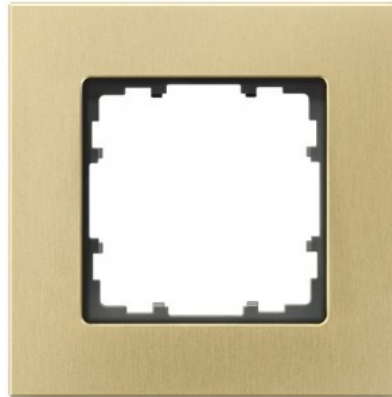

Frame SIEMENS Delta Miro yellow IP20

Product code 23109

Brand SIEMENS
Protection class IP20
Height 90.0mm
Width 303.0mm
Casing colour yellow
Casing material aluminium
Work environment indoor use

Frame SIEMENS Delta Miro yellow IP20

Product code 23110

Brand SIEMENS
Protection class IP20
Height 90.0mm
Width 347.0mm
Casing colour yellow
Casing material aluminium
Work environment indoor use

Frame SIEMENS Delta Miro yellow IP20

Product code 18848

Brand SIEMENS
Protection class IP20
Height 90.0mm
Width 90.0mm
Casing colour yellow
Casing material aluminium
Work environment indoor use

DELTA miro aluminum Frame 1-fold
Authentic material aluminum oxide
yellow Dimensions 95x 95 mm