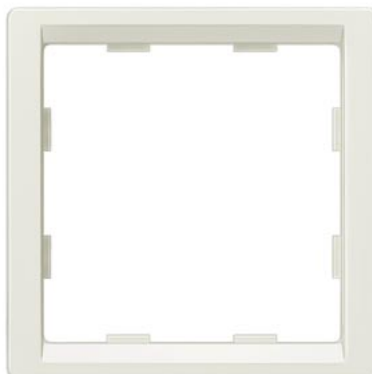

Frame SIEMENS Delta Profil white IP20

Product code 23098

Brand SIEMENS
Protection class IP20
Height 68.0mm
Width 68.0mm
Casing colour white
Casing material plastic
Work environment indoor use