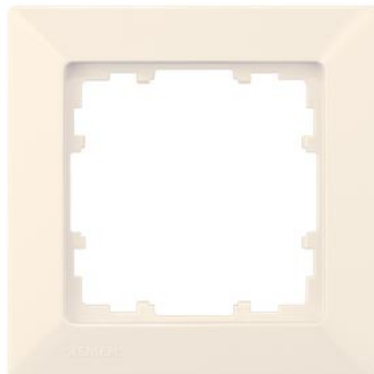

Frame SIEMENS Delta i-system cream IP20

Product code 18382

Brand SIEMENS
Protection class IP20
Casing colour cream
Casing material plastic
Work environment indoor use