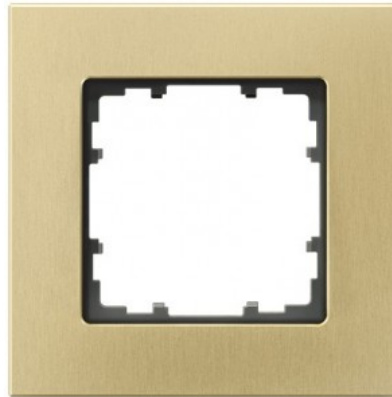

Frame SIEMENS Miro 1-ne 5TG1121-3 yellow IP20

Product code 18848

Brand SIEMENS
Protection class IP20
Casing colour yellow
Casing material aluminium

DELTA miro aluminum Frame 1-fold
Authentic material aluminum oxide
yellow Dimensions 95x 95 mm