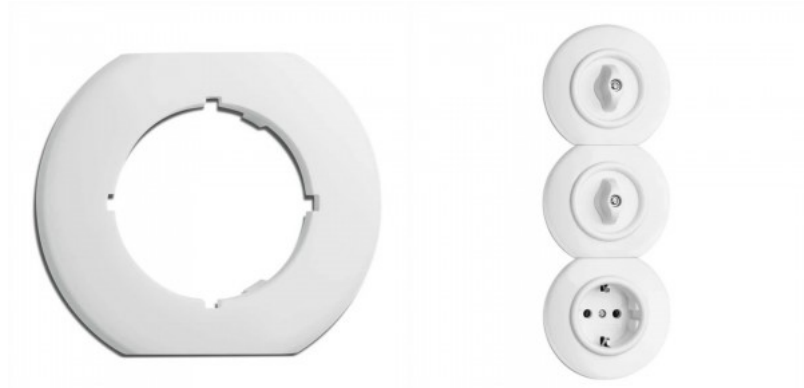

Frame THPG Duroplast white

Product code 22464

Brand THPG
Diameter 82.0mm
Casing colour white
Casing material duroplast
Work environment indoor use

System covering made of 2.5 mm thick Duroplast. This covering can be combined with all switches, push-buttons and sockets from the Duroplast switch system and is intended as the centre part of a multi-part installation. System coverings can be installed flush next to and below each other.