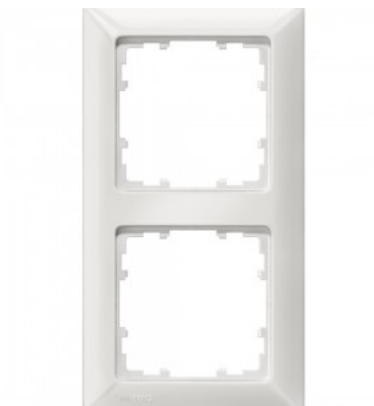

## Frame SIEMENS i-system 2 slot 5TG2552-0 white IP20

**Product code 18933**

---

Brand SIEMENS  
Protection class IP20  
Casing colour white

DELTA line, titanium white frame 2-  
fold, 151x 80 mm