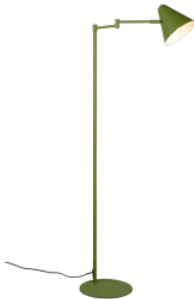

Floor lamp Trio Lighting Cosima green E14 IP20

Product code 21045

Brand [Trio Lighting](#)

Socket E14

Protection class IP20

Height 1265.0mm

Width 525.0mm

Length 240.0mm

Diameter 150.0mm

Weight 500 g

Package weight 800 g

Casing colour green

Casing material metal

Polishing matt

Work environment indoor use

Warranty 3 years

Floor lamp Trio Lighting Cosima light gray E14 IP20

Product code 21047

Brand [Trio Lighting](#)

Socket E14

Protection class IP20

Height 1265.0mm

Width 525.0mm

Length 240.0mm

Diameter 150.0mm

Weight 2 kg

Package weight 2.5 kg

Casing colour light gray

Casing material metal

Polishing matt

Work environment indoor use

Warranty 3 years