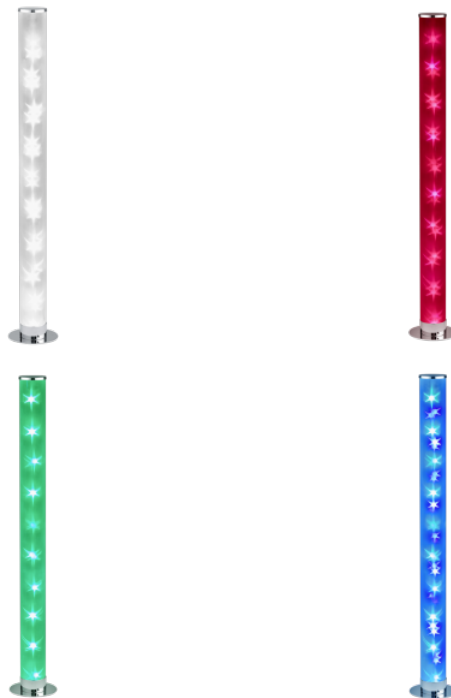

Product code 20012

Brand [Trio Lighting](#)

Output 8W

Luminous flux 700lumens

Luminaire's efficiency lm79 88W

Correlated colour temperature RGBW

warm RGB + 3000K

Protection class IP20

Height 1000.0mm

Diameter 150.0mm

Casing colour white

Simple design - exciting lighting result. The minimalist design of the RICO floor lamp leaves room for practical functions and a dreamlike play of light with a star motif. Equipped with an RGBW colour changer, the luminaire can be dimmed and the light colour individually adjusted using an enclosed remote control. The light also has a built-in memory function so that the last selected light setting is saved and used again when the light is switched on again. Whether in the children's room, in the party room or in the living room, the floor lamp unfolds its full effect in the dark and provides exciting lighting accents. When switched off, the floor lamp has a simple appearance and is made of white acrylic and a chrome base. In addition, the luminaire features modern LED technology, which is characterised by high light quality and energy efficiency. Compared to conventional halogen lamps, up to 80% of energy costs can be saved. In addition, LED light sources have a long service life, produce less heat and protect the environment.