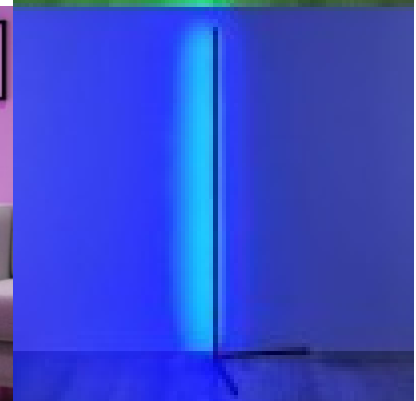

# Floor lamp Level RGBW black 10W IP20 RGB + 3000K RGBW warm

**Product code 19472**

Output 10W  
 Correlated colour temperature RGBW warm RGB + 3000K  
 Protection class IP20  
 Lifespan 25000h  
 Height 1410.0mm  
 Width 430.0mm  
 Length 430.0mm  
 Casing colour black  
 Casing material aluminium  
 No. of switches 15000pcs  
 Warranty 5 years

Feel the light! The LEVEL floor lamp offers a variety of practical functions that take the film and gaming experience to a whole new level and allow viewers to immerse themselves more deeply in the fictional world. The Dynamic Light function creates a fascinating atmosphere with pre-programmed, dynamic lighting scenarios that add fascinating lighting effects to the multi-coloured or monochrome mood lighting. The luminaire is also equipped with the Sound Control function. Using a built-in microphone, the RGB LEDs react to ambient noise in real time and transform music, films and gaming into captivating, rhythmically adapted light effects. The remote control included in the scope of delivery allows you to adjust the brightness and RGB colour changer to your own preferences. Whether placed in the living room or in the gaming area, the LEVEL enhances your gaming or film experience in an incomparable way. When switched off, the floor lamp has a simple elegance and can be combined in a variety of ways with its black design. In addition, the luminaires feature modern LED technology, which stands for a high quality of light. LED light sources are characterized by a long service life and low heat generation.