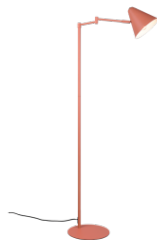

Floor lamp Trio Lighting Cosima Apricot E14 IP20

Product code 21046

Brand [Trio Lighting](#)

Socket E14

Protection class IP20

Height 1265.0mm

Width 525.0mm

Length 240.0mm

Diameter 150.0mm

Weight 2 kg

Package weight 2.5 kg

Casing colour Apricot

Casing material metal

Polishing matt

Work environment indoor use

Warranty 3 years