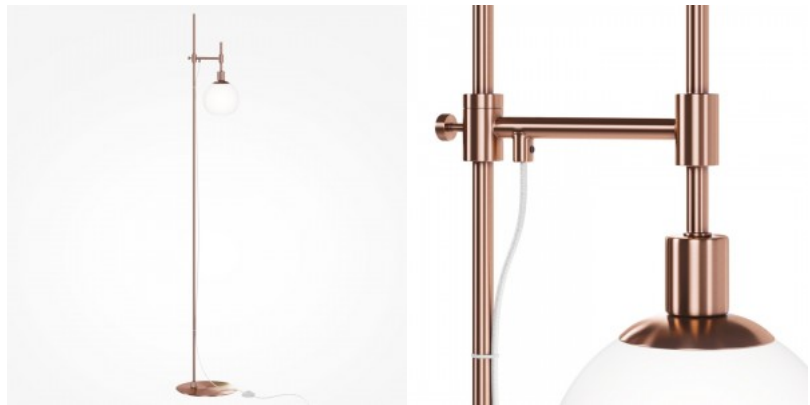

The luminaire's elegant outline and smooth lines are perfect. French designer Pierre Gonalons created the Cabaret series specially for Maytoni. The brass-colored galvanised metal base with satin finish boasts a high-class appearance and durability in use. Unique shape of the transparent glass lampshade. The base tube's unique curved shape allows for pulling the lampshade forward, thus increasing the illuminated area.

## Floor lamp Maytoni Erich brass E14 IP20

**Product code 21016**

Brand Maytoni  
Socket E14  
Protection class IP20  
Height 1550.0mm  
Diameter 250.0mm  
Weight 4.56 kg  
Package weight 5.53 kg  
Casing colour brass  
Casing material plastic  
Work environment indoor / outdoor  
use  
Operation temperature -40...+50°C°C  
Warranty 2 years

The blown white glass shades resemble luminous pearls encased in matte bronze or nickel-colored metal frames. The series offers a variety of models in different sizes and applications, suitable for both general and task lighting. Functional design allows for adjustable shade positioning on both the floor lamp and table lamp. The height of the pendants can be customized via the adjustable cables. Chandeliers feature a central rod composed of three sections, allowing height adjustments to suit any space. Ceiling-mounted models further expand the collection's versatility, making it suitable for rooms with varying dimensions and ceiling heights.