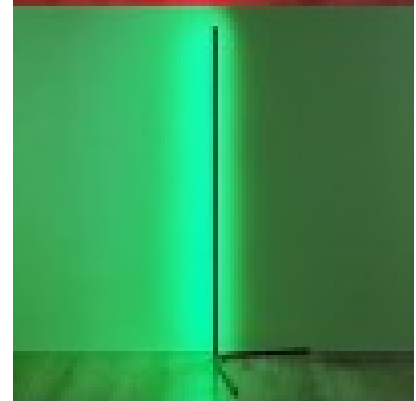

# Floor lamp Level RGBW black 10W IP20 RGB + 3000K RGBW warm

**Product code 19472**

Output 10W  
 Correlated colour temperature RGBW warm RGB + 3000K  
 Protection class IP20  
 Lifespan 25000h  
 Height 1410.0mm  
 Width 430.0mm  
 Length 430.0mm  
 Casing colour black  
 Casing material aluminium  
 No. of switches 15000pcs  
 Warranty 5 years

Feel the light! The LEVEL floor lamp offers a variety of practical functions that take the film and gaming experience to a whole new level and allow viewers to immerse themselves more deeply in the fictional world. The Dynamic Light function creates a fascinating atmosphere with pre-programmed, dynamic lighting scenarios that add fascinating lighting effects to the multi-coloured or monochrome mood lighting. The luminaire is also equipped with the Sound Control function. Using a built-in microphone, the RGB LEDs react to ambient noise in real time and transform music, films and gaming into captivating, rhythmically adapted light effects. The remote control included in the scope of delivery allows you to adjust the brightness and RGB colour changer to your own preferences. Whether placed in the living room or in the gaming area, the LEVEL enhances your gaming or film experience in an incomparable way. When switched off, the floor lamp has a simple elegance and can be combined in a variety of ways with its black design. In addition, the luminaires feature modern LED technology, which stands for a high quality of light. LED light sources are characterized by a long service life and low heat generation.