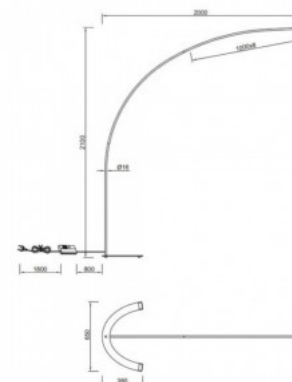

Floor lamp Trio Lighting Shanghai black 18W 2000lm 3000K warm white

Product code 20974

Brand [Trio Lighting](#)

Output 18W

Luminous flux 2000lumens

Luminaire's efficiency lm79 111W

Correlated colour temperature warm white 3000K

Lifespan 35000h

Height 2100.0mm

Width 2000.0mm

Weight 4.5 kg

Package weight 6.2 kg

Casing colour black

Casing material metal

No. of switches 20000pcs

Work environment indoor use

Certificates 5

SHANGHAI - a floor lamp that impresses with its eye-catching yet minimalist design. The arched shape of the luminaire is a particular eye-catcher. Thanks to its narrow body, however, it blends in perfectly with its surroundings. It does not need much space to impress. You can also set the desired light intensity using the practical foot dimmer. The colour black is an ideal combination colour. Set specific accents by combining the light with interiors in light colours. The light goes perfectly with a modern furnishing style. In addition, the luminaires feature modern LED technology, which stands for a high quality of light. LED light sources are characterized by a long service life and low heat generation.