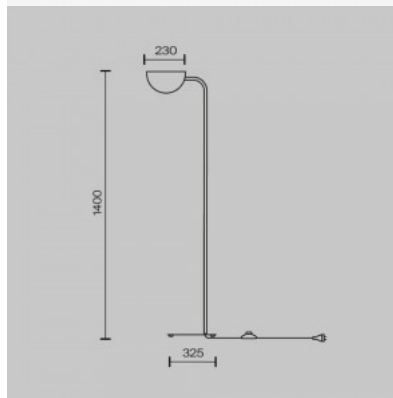

The Mollis collection is more than a design - it's a philosophy of minimalism reflected in the straight lines and strict forms of its luminaires. The soft contours of the metal frame combined with the warm glow of acrylic lighting gently soften the sharpness of the geometry, emphasizing simplicity and a sense of freedom. The collection includes table lamps, wall sconces, floor lamps, and pendants. Its unified, coherent design makes Mollis an ideal complement to high-tech, minimalist, and contemporary interiors.