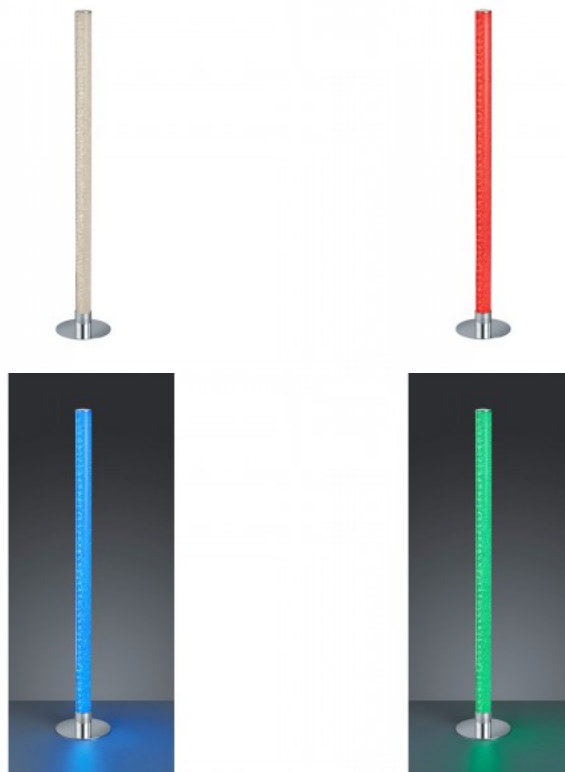

Height 1040.0mm

Diameter 180.0mm

Weight 1.2 kg

Package weight 1.5 kg

Casing colour nickel

Work environment indoor use

Colour comes into play with the LEIA floor lamp. A colour from the RGBW spectrum can be selected using the included remote control so that your surroundings are transformed into the desired colour. In addition, the brightness can be continuously dimmed so that it can be individually adjusted depending on the lighting conditions. The tasteful and otherwise rather discreet design is a wonderful match for modern living spaces where clear lines predominate. The floor lamp has a height of 104 cm and should be placed prominently in the interior due to the colour effects. Next to the sofa or in the entrance area, it looks great both switched on and off. The chrome-coloured base and crystal cover create a modern contrast to the light colours and stylishly round off the overall look. In addition, the luminaires feature modern LED technology, which stands for a high quality of light. LED light sources are characterized by a long service life and low heat generation.