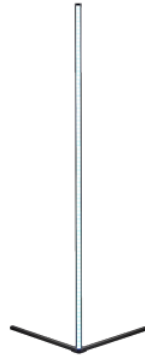

# Floor lamp Level RGBW black 10W IP20 RGB + 3000K RGBW warm

**Product code 19472**

Output 10W  
 Correlated colour temperature RGBW warm RGB + 3000K  
 Protection class IP20  
 Lifespan 25000h  
 Height 1410.0mm  
 Width 430.0mm  
 Length 430.0mm  
 Casing colour black  
 Casing material aluminium  
 No. of switches 15000pcs  
 Warranty 5 years