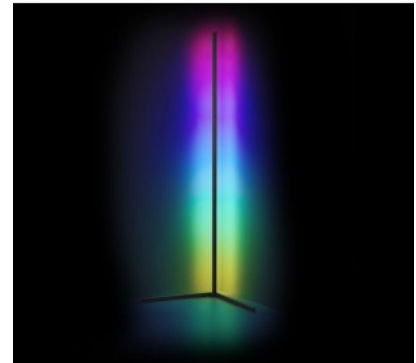

# Floor lamp Level RGBW black 10W IP20 RGB + 3000K RGBW warm

**Product code 19472**

Output 10W  
 Correlated colour temperature RGBW warm RGB + 3000K  
 Protection class IP20  
 Lifespan 25000h  
 Height 1410.0mm  
 Width 430.0mm  
 Length 430.0mm  
 Casing colour black  
 Casing material aluminium  
 No. of switches 15000pcs  
 Warranty 5 years

Feel the light! The LEVEL floor lamp offers a variety of practical functions that take the film and gaming experience to a whole new level and allow viewers to immerse themselves more deeply in the fictional world. The Dynamic Light function creates a fascinating atmosphere with pre-programmed, dynamic lighting scenarios that add fascinating lighting effects to the multi-coloured or monochrome mood lighting. The luminaire is also equipped with the Sound Control function. Using a built-in microphone, the RGB LEDs react to ambient noise in real time and transform music, films and gaming into captivating, rhythmically adapted light effects. The remote control included in the scope of delivery allows you to adjust the brightness and RGB colour changer to your own preferences. Whether placed in the living room or in the gaming area, the LEVEL enhances your gaming or film experience in an incomparable way. When switched off, the floor lamp has a simple elegance and can be combined in a variety of ways with its black design. In addition, the luminaires feature modern LED technology, which stands for a high quality of light. LED light sources are characterized by a long service life and low heat generation.