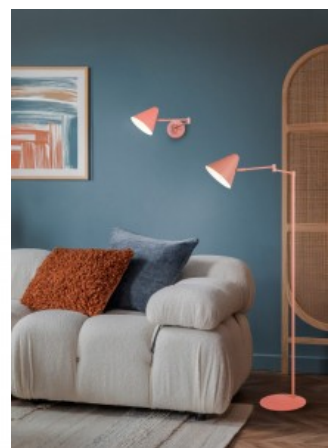

Floor lamp Trio Lighting Cosima anthracite E14 IP20

Product code 21044

Brand [Trio Lighting](#)

Socket E14

Protection class IP20

Height 1265.0mm

Width 525.0mm

Length 240.0mm

Diameter 150.0mm

Weight 2 kg

Package weight 2.5 kg

Casing colour anthracite

Casing material metal

Polishing matt

Work environment indoor use

Warranty 3 years

Floor lamp Trio Lighting Cosima Apricot E14 IP20

Product code 21046

Brand [Trio Lighting](#)

Socket E14

Protection class IP20

Height 1265.0mm

Width 525.0mm

Length 240.0mm

Diameter 150.0mm

Weight 2 kg

Package weight 2.5 kg

Casing colour Apricot

Casing material metal

Polishing matt

Work environment indoor use

Warranty 3 years