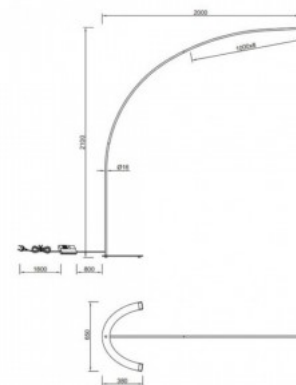

Floor lamp Trio Lighting Shanghai white 18W 2000lm jah 3000K warm white

Product code 20975 jah dimmable

Brand [Trio Lighting](#)

Dimmable jah

Output 18W

Luminous flux 2000lumens

Luminaire's efficiency lm79 111W

Correlated colour temperature warm white 3000K

Lifespan 35000h

Height 2100.0mm

Width 2000.0mm

Weight 4.5 kg

Package weight 6.2 kg

Casing colour white

Casing material metal

No. of switches 20000pcs

Work environment indoor use

Certificates 5

SHANGHAI - a floor lamp that impresses with its eye-catching yet minimalist design. The arched shape of the luminaire is a particular eye-catcher. Thanks to its narrow body, however, it blends in perfectly with its surroundings. It does not need much space to impress. You can also set the desired light intensity using the practical foot dimmer. The colour white goes perfectly with a modern furnishing style and is also an ideal combination colour. In combination with coloured interiors, it brightens and enlivens the room. In addition, the luminaires feature modern LED technology, which stands for a high quality of light. LED light sources are characterized by a long service life and low heat generation.