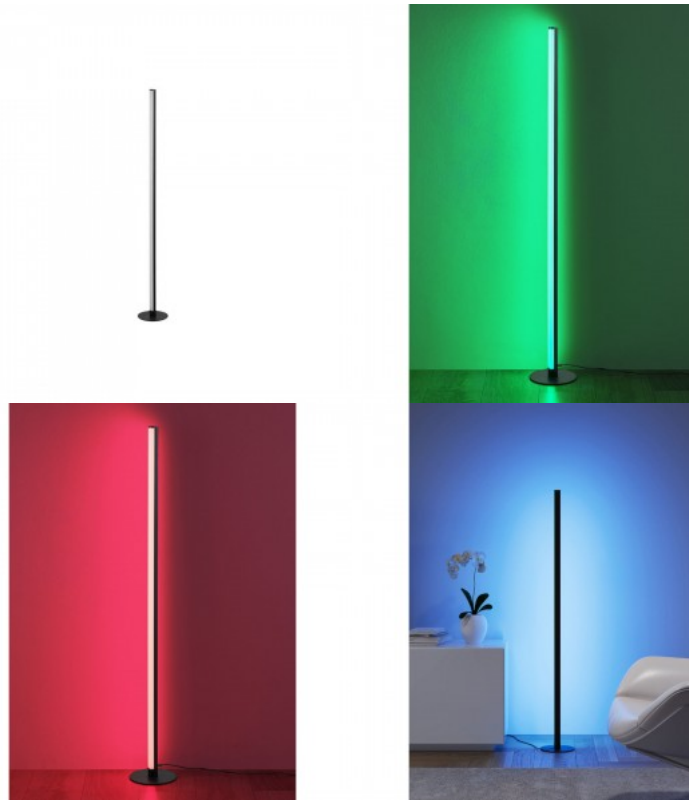

Correlated colour temperature RGBW

warm RGB + 3000K

Protection class IP20

Lifespan 25000h

Height 1150.0mm

Width 30.0mm

Weight 900 g

Package weight 1.4 kg

Casing colour black

Warranty 5 years

Feel the light! The TENDO floor lamp offers a variety of practical functions that take the film and gaming experience to a whole new level and allow viewers to immerse themselves more deeply in the fictional world. The Dynamic Light function creates a fascinating atmosphere with pre-programmed, dynamic lighting scenarios that add fascinating lighting effects to the multi-coloured or monochrome mood lighting. The luminaire is also equipped with the Sound Control function. Using a built-in microphone, the RGB LEDs react to ambient noise in real time and transform music, films and gaming into captivating, rhythmically adapted light effects. The remote control included in the scope of delivery allows you to adjust the brightness and RGB colour changer to your own preferences. Whether placed in the living room or in the gaming area, the TENDO enhances your gaming or film experience in an incomparable way. When switched off, the floor lamp has a simple elegance and can be combined in a variety of ways with its black design. In addition, the luminaires feature modern LED technology, which stands for a high quality of light. LED light sources are characterized by a long service life and low heat generation.