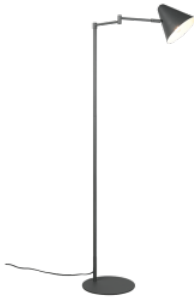

Floor lamp Trio Lighting Cosima anthracite E14 IP20

Product code 21044

Brand [Trio Lighting](#)

Socket E14

Protection class IP20

Height 1265.0mm

Width 525.0mm

Length 240.0mm

Diameter 150.0mm

Weight 2 kg

Package weight 2.5 kg

Casing colour anthracite

Casing material metal

Polishing matt

Work environment indoor use

Warranty 3 years