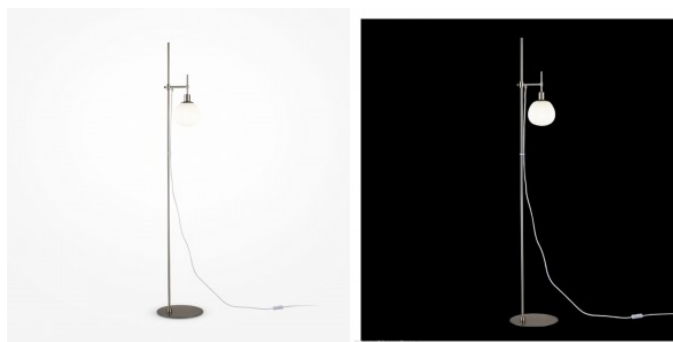

Floor lamp Maytoni Erich nickel / white 40W E14 IP20

Product code 21202

Brand Maytoni
Output 40W
Socket E14
Protection class IP20
Height 1550.0mm
Diameter 250.0mm
Casing colour nickel / white
Casing material metal + glass
Work environment indoor use
Warranty 2 years