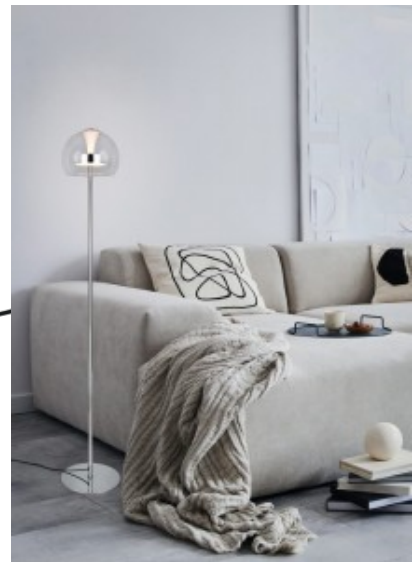

Floor lamp Trio Lighting Flynt chrome 11W 1150lm CRI80 IP20 2300K, 3000K, 4000K 3CCT

Product code 21087

Brand [Trio Lighting](#)

Output 11W

Luminous flux 1150lumens

Luminaire's efficiency lm79 105W

Correlated colour temperature 3CCT

2300K, 3000K, 4000K

Cri 80

Protection class IP20

Lifespan 30000h

Height 1300.0mm

Diameter 230.0mm

Weight 2.4 kg

Package weight 3.2 kg

Casing colour chrome

Casing material metal + glass

No. of switches 15000pcs

Warranty 5 years