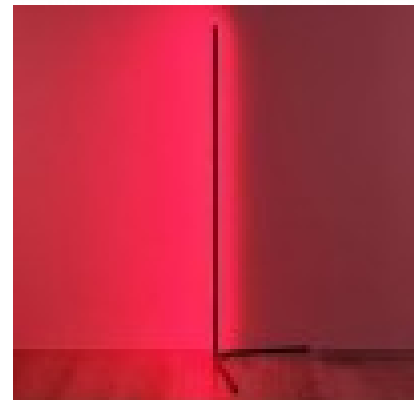

# Floor lamp Level RGBW black 10W IP20 RGB + 3000K RGBW warm

**Product code 19472**

Output 10W  
 Correlated colour temperature RGBW warm RGB + 3000K  
 Protection class IP20  
 Lifespan 25000h  
 Height 1410.0mm  
 Width 430.0mm  
 Length 430.0mm  
 Casing colour black  
 Casing material aluminium  
 No. of switches 15000pcs  
 Warranty 5 years

Feel the light! The LEVEL floor lamp offers a variety of practical functions that take the film and gaming experience to a whole new level and allow viewers to immerse themselves more deeply in the fictional world. The Dynamic Light function creates a fascinating atmosphere with pre-programmed, dynamic lighting scenarios that add fascinating lighting effects to the multi-coloured or monochrome mood lighting. The luminaire is also equipped with the Sound Control function. Using a built-in microphone, the RGB LEDs react to ambient noise in real time and transform music, films and gaming into captivating, rhythmically adapted light effects. The remote control included in the scope of delivery allows you to adjust the brightness and RGB colour changer to your own preferences. Whether placed in the living room or in the gaming area, the LEVEL enhances your gaming or film experience in an incomparable way. When switched off, the floor lamp has a simple elegance and can be combined in a variety of ways with its black design. In addition, the luminaires feature modern LED technology, which stands for a high quality of light. LED light sources are characterized by a long service life and low heat generation.