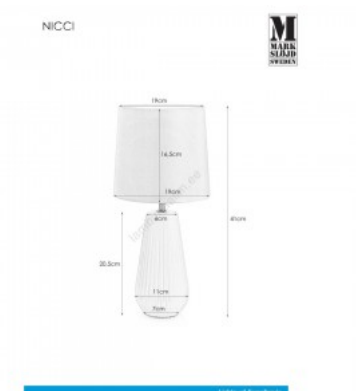

## Table lamp LED ORBI 2,5W white 5V 2,5W 150lm CRI80 90° IP20 DIMMABLE 3000K-6500K

**Product code 17925 DIMMABLE  
dimnable**

Supply voltage 5V  
Dimmable DIMMABLE  
Output 2,5W  
Maximum output 2,5W/1m  
Luminous flux 150lumens  
Correlated colour temperature  
3000K-6500K  
Lens angle 90  
Cri 80  
Protection class IP20  
Lifespan 10000h  
Height 53.0mm  
Diameter 80.0mm  
Weight 790 g  
In package 1pc  
In box 12pcs  
Casing colour white  
Casing material aluminium  
Work environment indoor use  
Operation temperature -20 - +40°C  
Certificates CE  
Warranty 3 years

A wireless, rechargeable, and magnetic LED lamp with four installation options. The lamp can be placed on a base and used as a desk lamp or mounted on a wall using screws. The package includes a USB-C cable (approximately 1 meter) for charging the lamp. The lamp can be adjusted 360 degrees in any direction and offers three light colors: warm, neutral, and cool. The light color can be changed using the lamp's button, and the brightness can be adjusted by pressing the button longer. The lamp can also be turned on while charging. It features a built-in, non-replaceable 1200mAh battery, which is rechargeable using the USB-C cable by connecting it to a computer, power bank, or another power source.

## Table lamp Markslöjd Legend gray E27

Product code 20639

Brand [Markslöjd](#)  
Socket E27  
Height 660.0mm  
Width 240.0mm  
Length 400.0mm  
Casing colour gray

## Table lamp Markslöjd Nicci black E14

Product code 22370

Brand [Markslöjd](#)  
Socket E14  
Height 410.0mm  
Diameter 190.0mm  
Casing colour black