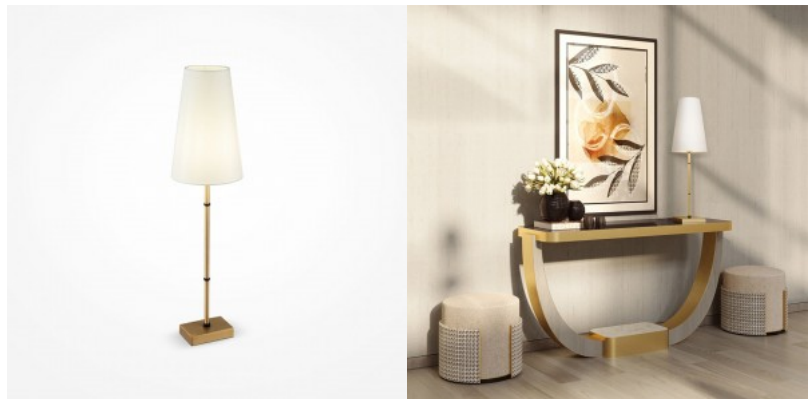

Table lamp Maytoni Zaragoza brass / white 40W E14 IP20

Product code 20074

Brand Maytoni
Output 40W
Socket E14
Protection class IP20
Height 810.0mm
Diameter 165.0mm
Casing colour brass / white
Casing material metal
Warranty 2 years