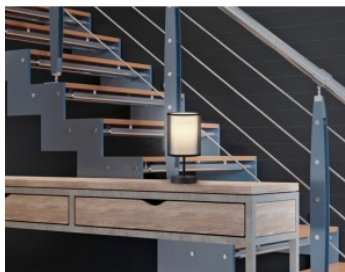

Weight 400 g

Casing colour black

Casing material metal + textile

Work environment indoor use

Operation temperature -10 ~30°C

Certificates CE

Warranty 3 years

The luminaires of the BURTON series with their textile shades are the epitome of cosiness. The homely light, which conjures up a cosy ambience thanks to the two different coloured shades, sets special lighting accents. The table lamp, which finds its place on the night table or on a chest of drawers, can be operated flexibly via a cord switch. The modern combination of an inner white fabric shade and an outer transparent black plastic shade looks individual as well as refreshing and can be integrated into modern living styles in many ways. For modern and reliable lighting, the use of an LED bulb is recommended. It offers a high quality of light, is versatile and convinces with uniform illumination. Its long service life and low heat generation make it the ideal choice for a wide range of applications.