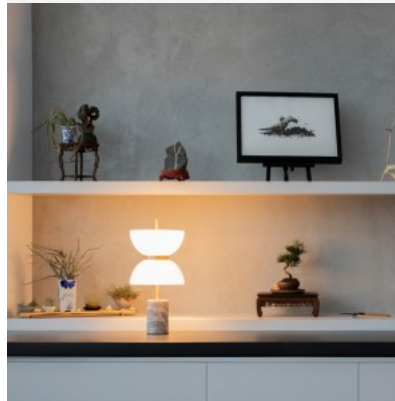

Table lamp Maytoni Kyoto gold / grey 11W 500lm 240° IP20 830

Product code 20047

Brand Maytoni
Output 11W
Luminous flux 500lumens
Luminaire's efficiency lm79 45W
Correlated colour temperature warm
white 3000K
Lens angle 240
Cri 80
Protection class IP20
Lifespan 50000h
Height 460.0mm
Diameter 220.0mm
Casing colour gold / gray
Casing material metal + marble
Warranty 3 years