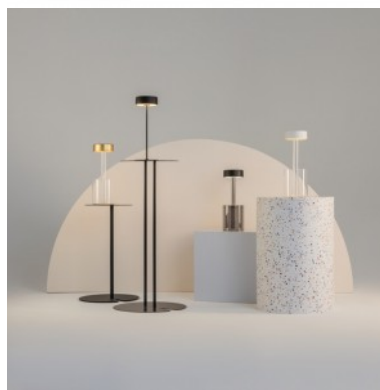

AI Collaboration is a project that opens new horizons for creative ideas. AI-based image generator programs create hundreds of images, most of which are not suitable to be used as prototypes for real products. However, an experienced designer can transform these unsuccessful attempts into unique creative ideas. One such collaboration resulted in the concept of a table luminaire. Initially, the AI created impractical images of luminaires, so a different approach was chosen. Based on the designer's prompt, the AI produced renderings of unusual glass vases, with their silhouettes becoming the foundation for the luminaire's design. This led to the creation of one of the world's first luminaires designed with the help of AI! The portable luminaire can stay on for up to 8 hours (charging cable included). Its stable, wide glass base can hold fresh flowers or even entire mini ecosystems. The luminaire can be disassembled for cleaning the vase. A convenient touch switch is located at the top of the diffuser. Four color options make it suitable for any interior. It's perfect for both homes and restaurants. A version of the luminaire features a thin metal stem.