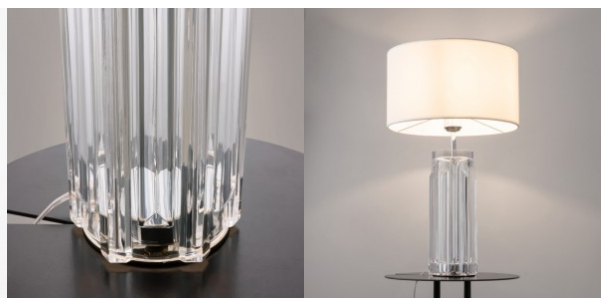

Table lamp Maytoni Muse chrome / white 60W E27 IP20

Product code 20051

Brand Maytoni
Output 60W
Socket E27
Protection class IP20
Height 527.0mm
Diameter 320.0mm
Casing colour chrome / white
Casing material metal + glass
Work environment indoor use
Warranty 2 years