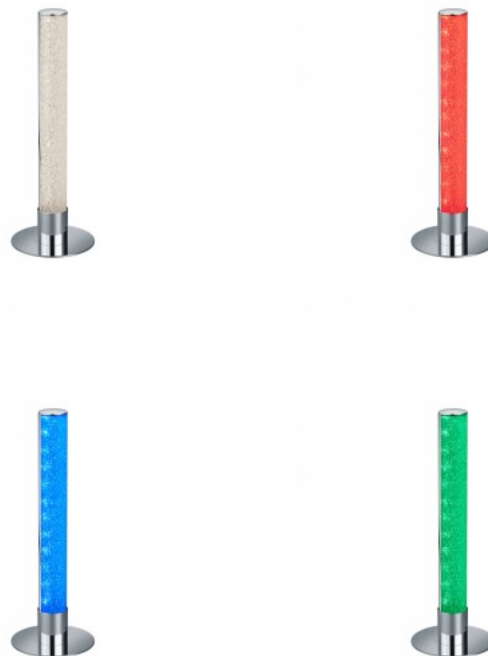

warm RGB + 3000K

Protection class IP20

Height 400.0mm

Diameter 150.0mm

Casing colour nickel

Colour comes into play with the LEIA floor lamp. A colour from the RGBW spectrum can be selected using the included remote control so that your surroundings are transformed into the desired colour. In addition, the brightness can be continuously dimmed so that it can be individually adjusted depending on the lighting conditions. The tasteful and otherwise rather discreet design is a wonderful match for modern living spaces where clear lines predominate. The floor lamp has a height of 104 cm and should be placed prominently in the interior due to the colour effects. Next to the sofa or in the entrance area, it looks great both switched on and off. The chrome-coloured base and crystal cover create a modern contrast to the light colours and stylishly round off the overall look. In addition, the luminaires feature modern LED technology, which stands for a high quality of light. LED light sources are characterized by a long service life and low heat generation.