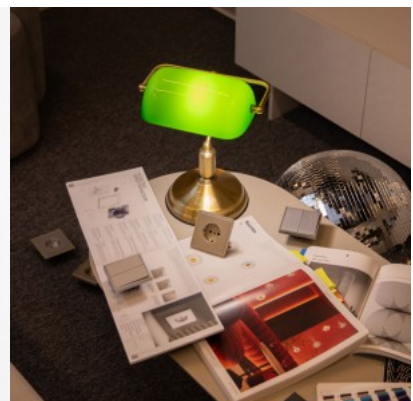

Table lamp Maytoni Kiwi brass 40W E27 IP20

Product code 20076

Brand Maytoni
Output 40W
Socket E27
Protection class IP20
Height 360.0mm
Width 260.0mm
Length 180.0mm
Weight 1.75 kg
Package weight 2.46 kg
In package 1pc
Casing colour brass
Casing material metal
Warranty 2 years