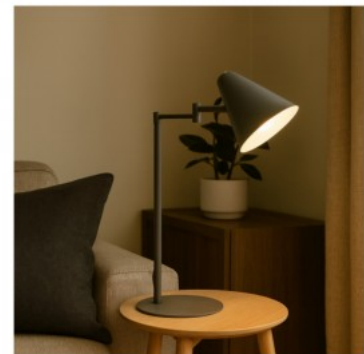

Diameter 150.0mm

Weight 1.1 kg

Package weight 1.4 kg

Casing colour anthracite

Casing material metal

Polishing matt

Work environment indoor use

Warranty 3 years