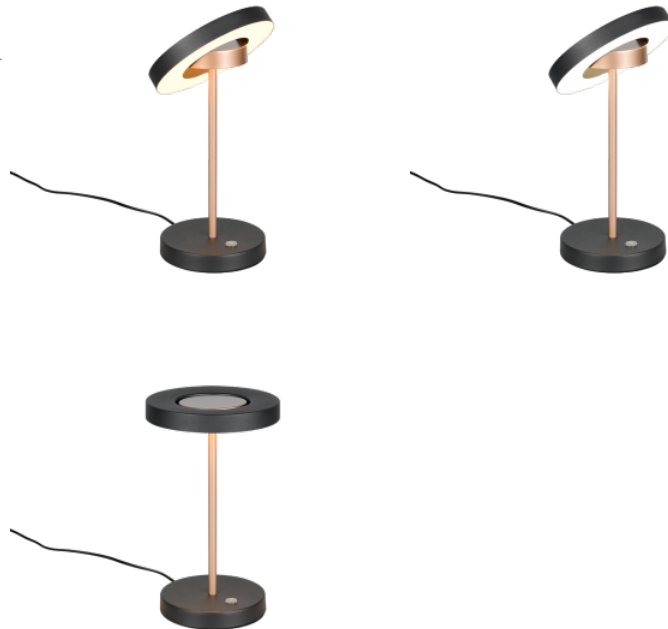

Table lamp Select Guano 12W 1300lm CRI80 IP20 2300K, 3000K, 4000K 3CCT

Product code 22175

Brand [Trio Select](#)

Output 12W

Luminous flux 1300lumens

Luminaire's efficiency lm79 108W

Correlated colour temperature 3CCT
2300K, 3000K, 4000K

Cri 80

Protection class IP20

Lifespan 30000h

Height 300.0mm

Diameter 180.0mm

Weight 1.5 kg

Package weight 1.8 kg

Casing material metal

No. of switches 15000pcs

Work environment indoor use

Certificates 5

Table lamp Trio Lighting Agento brass 8W 850lm E14 IP20 3000K warm white

Product code 21984

Brand [Trio Lighting](#)

Output 8W

Luminous flux 850lumens

Luminaire's efficiency lm79 106W

Correlated colour temperature warm
white 3000K

Socket E14

Protection class IP20

Lifespan 30000h

Height 320.0mm

Diameter 200.0mm

Casing colour brass

Casing material metal + glass

Work environment indoor use

Warranty 5 years