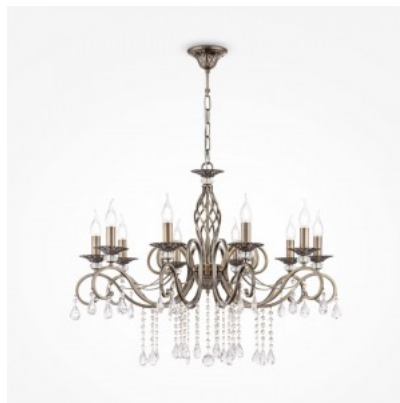

Chandelier Maytoni Grace 10 bronze E14 IP20

Product code 20596

Brand Maytoni
Socket E14
Protection class IP20
Height 640.0mm
Diameter 850.0mm
Weight 6.45 kg
Package weight 7.15 kg
Casing colour bronze
Casing material metal
Polishing semigloss
Work environment indoor use
Warranty 2 years