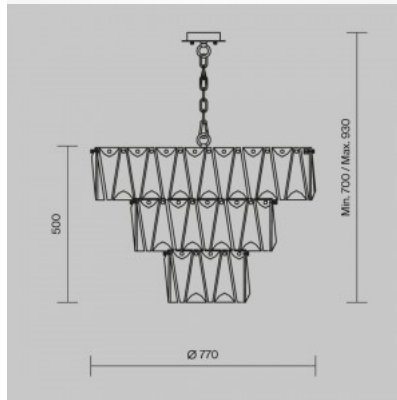

Chandelier Maytoni Puntos 14 chrome 40W E14 IP20

Product code 21162

Brand Maytoni
Output 40W
Socket E14
Protection class IP20
Height 930.0mm
Diameter 770.0mm
Weight 21.01 kg
Package weight 25.9 kg
Casing colour chrome
Work environment indoor use
Warranty 2 years

Massive crystals serve as the centerpiece of the Puntos collection's design. The series includes pendant chandeliers of various diameters, as well as wall, table, and floor lamps. Each model is available in two timeless finishes: gold and chrome. The height of the chandeliers can be adjusted via the chain length. The cohesive color scheme and repeating decorative elements allow for easy combination of different models, enabling creative lighting arrangements and accent lighting across various zones within the interior.