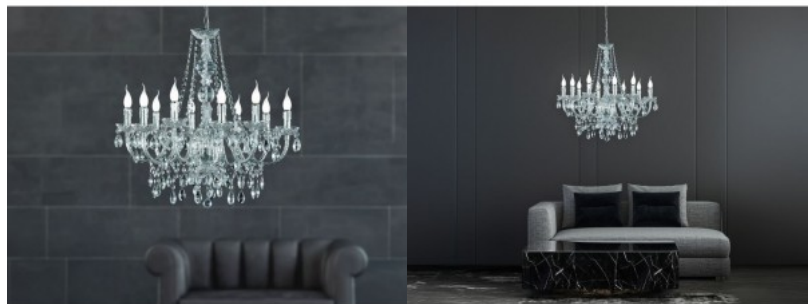

Package weight 6.3 kg

Casing colour transparent

Work environment indoor use

Warranty 3 years

The sparkling LÜSTER chandelier attracts everyone's attention. This glamorous eye-catcher fits perfectly into modern and classic furnishing styles and impresses with its tasteful design and first-class lighting conditions. The 10-light luminaire has a suspension of 165 cm and a diameter of 76 cm. The colour scheme in chrome metal and the clear acrylic crystal shade complement each other perfectly and create a harmonious overall look. For energy-saving lighting, it is recommended to use an LED illuminant. These are an optimal alternative to conventional halogen lamps and stand for a high quality of light and energy savings of up to 80%. In addition, LED lamps help you benefit from a long service life, low heat generation and at the same time protect the environment.