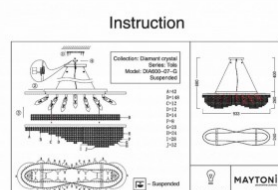

Chandelier Maytoni Toils gold 60W E14 IP20

Product code 21187

Brand Maytoni
Output 60W
Socket E14
Protection class IP20
Width 933.0mm
Length 240.0mm
Casing colour gold
Work environment indoor use
Warranty 2 years