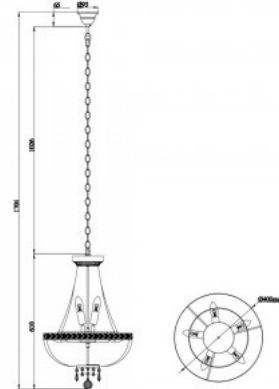

Chandelier Maytoni Bella gold 60W E14 IP20

Product code 21178

Brand Maytoni
Output 60W
Socket E14
Protection class IP20
Height 1701.0mm
Diameter 400.0mm
Casing colour gold
Casing material metal
Warranty 2 years