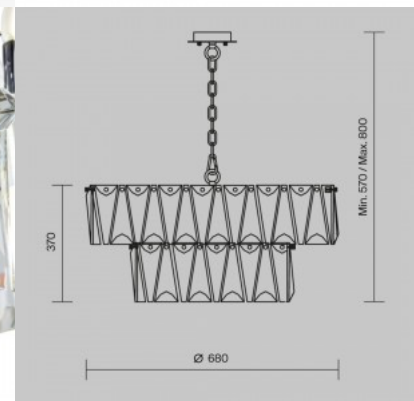

Chandelier Maytoni Puntos 12 chrome 40W E14 IP20

Product code 21164

Brand Maytoni
Output 40W
Socket E14
Protection class IP20
Height 792.0mm
Diameter 680.0mm
Weight 13.74 kg
Package weight 16.94 kg
Casing colour chrome
Work environment indoor use
Warranty 2 years

Massive crystals serve as the centerpiece of the Puntos collection's design. The series includes pendant chandeliers of various diameters, as well as wall, table, and floor lamps. Each model is available in two timeless finishes: gold and chrome. The height of the chandeliers can be adjusted via the chain length. The cohesive color scheme and repeating decorative elements allow for easy combination of different models, enabling creative lighting arrangements and accent lighting across various zones within the interior.