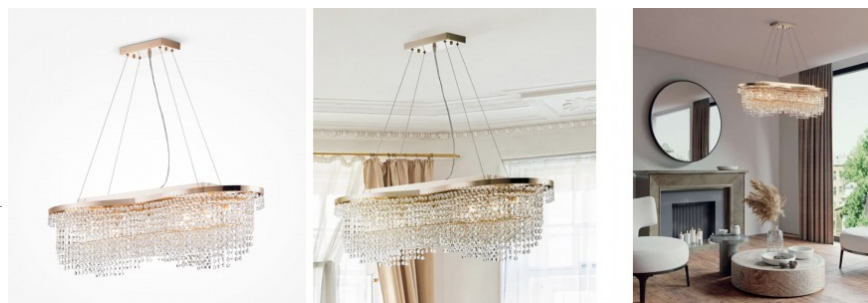

Chandelier Maytoni Toils gold 60W E14 IP20

Product code 21187

Brand Maytoni
Output 60W
Socket E14
Protection class IP20
Width 933.0mm
Length 240.0mm
Casing colour gold
Work environment indoor use
Warranty 2 years