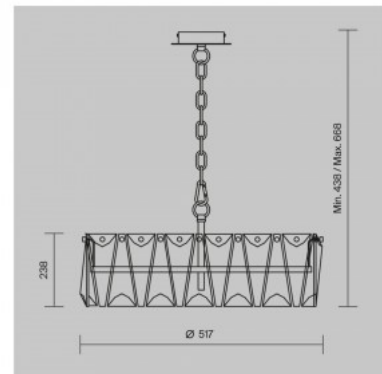

Chandelier Maytoni Puntos 6 gold E14 IP20

Product code 22723

Brand Maytoni
Socket E14
Protection class IP20
Height 668.0mm
Diameter 517.0mm
Weight 7.08 kg
Package weight 8.13 kg
Casing colour gold
Warranty 2 years

Massive crystals serve as the centerpiece of the Puntos collection's design. The series includes pendant chandeliers of various diameters, as well as wall, table, and floor lamps. Each model is available in two timeless finishes: gold and chrome. The height of the chandeliers can be adjusted via the chain length. The cohesive color scheme and repeating decorative elements allow for easy combination of different models, enabling creative lighting arrangements and accent lighting across various zones within the interior.