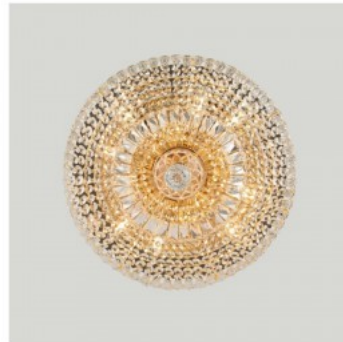

Chandelier Maytoni Basfor 12 x E14 gold 60W E14 IP20

Product code 21182

Brand Maytoni
Output 60W
Socket E14
Protection class IP20
Height 280.0mm
Diameter 460.0mm
Casing colour gold
Casing material metal
Warranty 2 years

Chandelier Maytoni Basfor 16 x E14 gold E14 IP20

Product code 20125

Brand Maytoni
Socket E14
Protection class IP20
Height 325.0mm
Diameter 605.0mm
Weight 7.79 kg
Package weight 10.65 kg
Casing colour gold
Casing material glass
Polishing shiny
Work environment indoor use
Warranty 2 years

The Basfor collection by Maytoni embodies sophistication and refinement with a contemporary twist. At the heart of the design are exquisite diamond-cut crystals that create a captivating play of light, lending the luminaires a luxurious appearance. The elegant frame is made from premium-grade metal with a high-quality galvanic finish. An additional year of warranty is provided, ensuring peace of mind with every purchase.