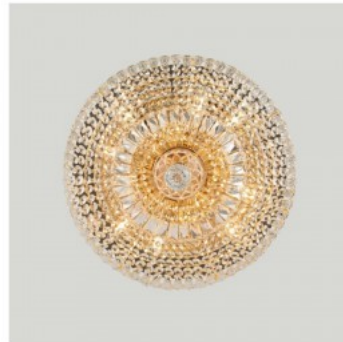

Chandelier Maytoni Basfor 12 x E14 gold 60W E14 IP20

Product code 21182

Brand Maytoni
Output 60W
Socket E14
Protection class IP20
Height 280.0mm
Diameter 460.0mm
Casing colour gold
Warranty 2 years

Chandelier Maytoni Basfor 16 x E14 chrome E14 IP20

The Gelid collection reveals its full potential across both classical and contemporary interiors. The shade frames are made from polished metal, featuring cut-out rectangular windows, each adorned with a faceted crystal. Ceiling fixtures are equipped with matte glass diffusers, providing soft, even illumination. The height of the pendant models can be easily adjusted by altering the length of the chain, offering flexibility to suit various ceiling heights.