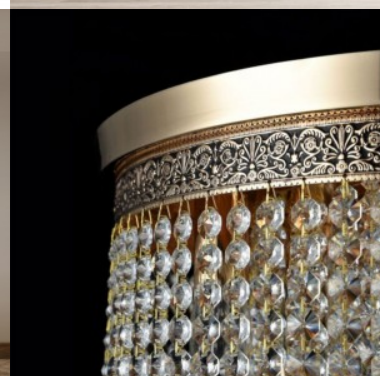

Chandelier Maytoni Bella gold 60W E14 IP20

Product code 21178

Brand Maytoni
Output 60W
Socket E14
Protection class IP20
Height 1701.0mm
Diameter 400.0mm
Casing colour gold
Casing material metal
Warranty 2 years

Chandelier Maytoni Cascade 12 X E14 gold 60W E14 IP20

Product code 21175

Brand Maytoni
Output 60W
Socket E14
Protection class IP20
Height 975.0mm
Diameter 420.0mm
Casing colour gold
Casing material metal + glass
Work environment indoor use
Warranty 2 years