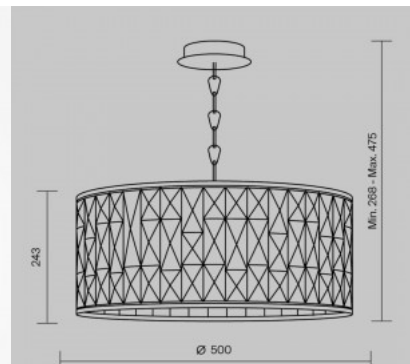

Product code 20020

Brand Maytoni
Socket E14
Protection class IP20
Height 130.0mm
Diameter 450.0mm
Casing colour white / golden

Chandelier Maytoni Gelid chrome 60W E27 IP20

Product code 21166

Brand Maytoni
Output 60W
Socket E27
Protection class IP20
Height 500.0mm
Diameter 500.0mm
Casing colour chrome
Work environment indoor use
Warranty 2 years