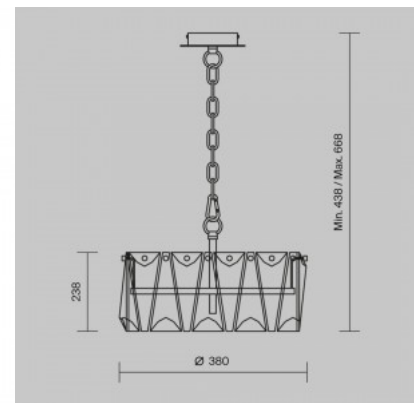

Chandelier Maytoni Puntos 4 gold E14 IP20

Product code 20447

Brand Maytoni
Socket E14
Protection class IP20
Height 668.0mm
Diameter 380.0mm
Weight 5.3 kg
Package weight 6.35 kg
Casing colour gold
Warranty 2 years

assive crystals serve as the centerpiece of the Puntos collection's design. The series includes pendant chandeliers of various diameters, as well as wall, table, and floor lamps. Each model is available in two timeless finishes: gold and chrome. The height of the chandeliers can be adjusted via the chain length. The cohesive color scheme and repeating decorative elements allow for easy combination of different models, enabling creative lighting arrangements and accent lighting across various zones within the interior.