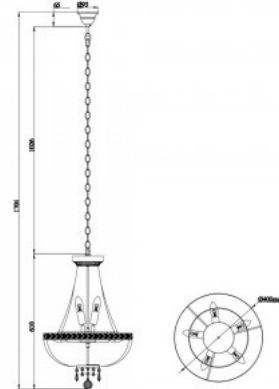

Chandelier Maytoni Bella gold 60W E14 IP20

Product code 21178

Brand Maytoni
Output 60W
Socket E14
Protection class IP20
Height 1701.0mm
Diameter 400.0mm
Casing colour gold
Warranty 2 years