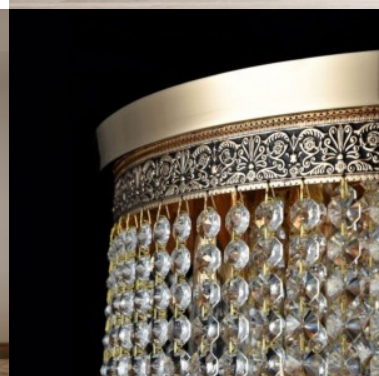

Chandelier Maytoni Bella gold 60W E14 IP20

Product code 21178

Brand Maytoni
Output 60W
Socket E14
Protection class IP20
Height 1701.0mm
Diameter 400.0mm
Casing colour gold
Warranty 2 years

Chandelier Maytoni Cascade 12 X E14 gold 60W E14 IP20

Product code 21175

Brand Maytoni
Output 60W
Socket E14
Protection class IP20
Height 975.0mm
Diameter 420.0mm
Casing colour gold
Work environment indoor use
Warranty 2 years