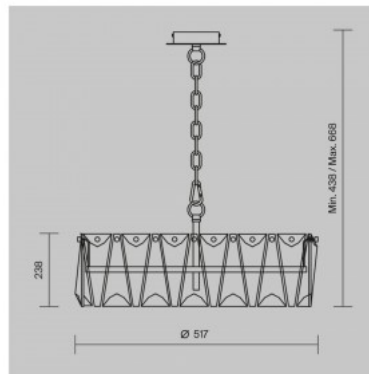

Chandelier Maytoni Puntos 6 chrome 60W E14 IP20

Product code 21344

Brand Maytoni
Output 60W
Socket E14
Protection class IP20
Height 668.0mm
Diameter 517.0mm
Casing colour chrome
Work environment indoor use
Warranty 2 years

Massive crystals serve as the centerpiece of the Puntos collection's design. The series includes pendant chandeliers of various diameters, as well as wall, table, and floor lamps. Each model is available in two timeless finishes: gold and chrome. The height of the chandeliers can be adjusted via the chain length. The cohesive color scheme and repeating decorative elements allow for easy combination of different models, enabling creative lighting arrangements and accent lighting across various zones within the interior.