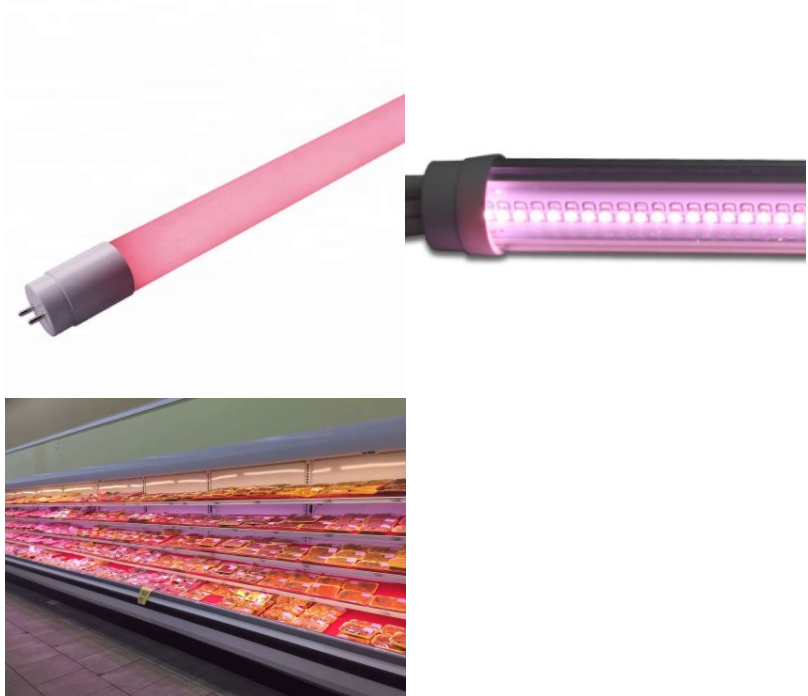

LED tube PROLUMEN T8 150cm MEAT 230V 25W 2700lm CRI85 G13 120° IP20

Product code 13315

Price 40,83+VAT

Promotional price 39,00+VAT

Brand [PROLUMEN](#)

Supply voltage 230V

Output 25W

Luminous flux 2700lumens

Luminaire's efficiency 108W

Lens angle 120

Socket G13

Cri 85

Protection class IP20

Lifespan 50000h

Length 1500.0mm

Diameter 26.0mm

Casing material aluminum + plastic

Certificates CE, RoHS

Warranty 2 years

LED tube PROLUMEN T8 STRONG 120cm 230V 18W 2600lm CRI80 120° 4000K pure white

Product code 13410

Price 18,95+VAT

Brand [PROLUMEN](#)

Supply voltage 230V

Output 18W

Luminous flux 2600lumens

Luminaire's efficiency 144W

Correlated colour temperature (cct)

pure white 4000K

Lens angle 120

Source of light [EPISTAR LED](#)

Cri 80

Lifespan 50000h

Length 1200.0mm

Diameter 26.0mm

In package 1pc

In box 25pcs

Casing material aluminum + plastic

Certificates CE, RoHS

Warranty 5 years