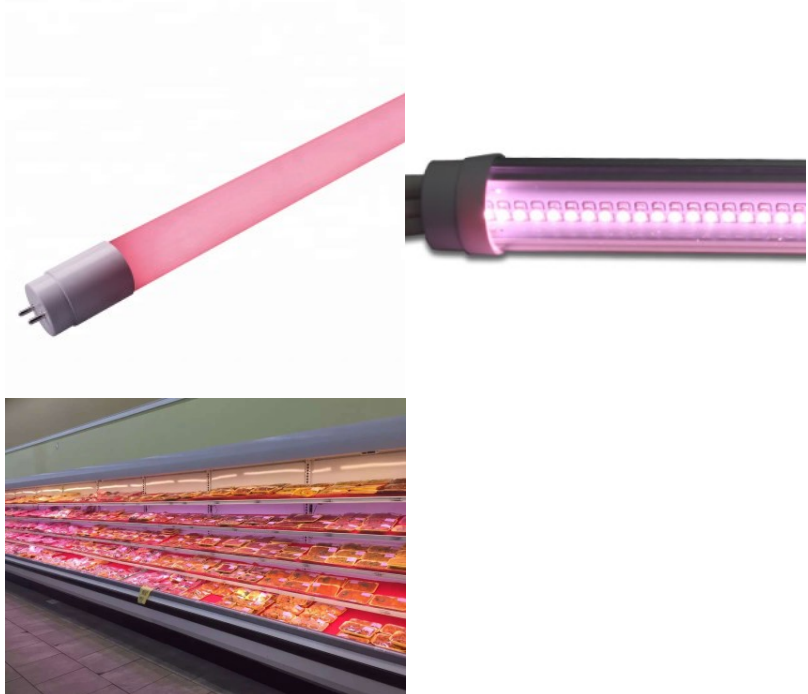

LED tube T8 150cm MEAT 230V 25W 2700lm CRI85 G13 120° IP20

Product code 13315

Supply voltage 230V
Output 25W
Luminous flux 2700lumens
Luminaire's efficiency lm79 108W
Lens angle 120
Socket G13
Cri 85
Protection class IP20
Lifespan 50000h
Length 1500.0mm
Diameter 26.0mm
Casing material aluminum + plastic
Certificates CE, RoHS