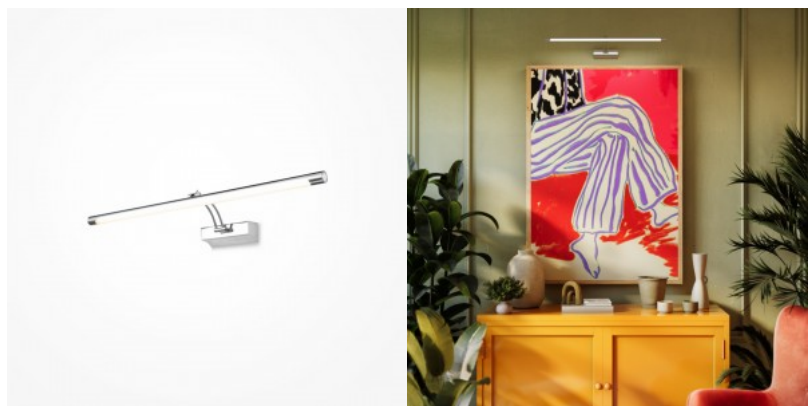

Picture light Maytoni Fino chrome 16W 1200lm 120° IP20 830

Product code 20586

Brand Maytoni
Output 16W
Luminous flux 1200lumens
Luminaire's efficiency lm79 75W
Correlated colour temperature warm
white 3000K
Lens angle 120
Cri 80
Protection class IP20
Lifespan 50000h
Height 48.0mm
Width 720.0mm
Length 200.0mm
Casing colour chrome
Casing material metal
Warranty 3 years

This series is intended for illuminating specific interior elements and decorative objects. The compact, minimalist housing is made of chrome-plated metal. A swivel joint allows precise adjustment of the light direction. The integrated LED module emits light that is gently diffused by the specially engineered polycarbonate (PC) diffuser, ensuring soft, even illumination. The series includes models of varying lengths and wattages to suit different applications.

Picture light Maytoni Giovanni 4 X E14 bronze E14

Product code 20652

Brand Maytoni
Socket E14
Height 122.0mm
Width 200.0mm
Length 713.0mm
Weight 1.15 kg
Package weight 1.63 kg
Casing colour bronze
Casing material metal
Warranty 2 years