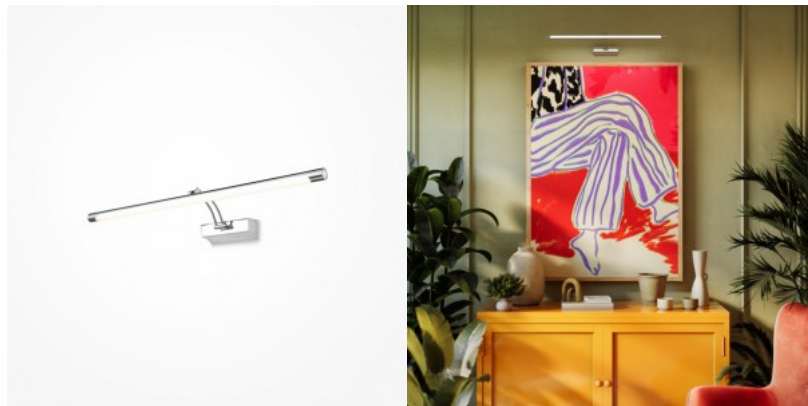

Picture light Maytoni Fino chrome 16W 1200lm 120° IP20 830

Product code 20586

Brand Maytoni
Output 16W
Luminous flux 1200lumens
Luminaire's efficiency lm79 75W
Correlated colour temperature warm
white 3000K
Lens angle 120
Cri 80
Protection class IP20
Lifespan 50000h
Height 48.0mm
Width 720.0mm
Length 200.0mm
Casing colour chrome
Casing material aluminium
Warranty 3 years

This series is intended for illuminating specific interior elements and decorative objects. The compact, minimalist housing is made of chrome-plated metal. A swivel joint allows precise adjustment of the light direction. The integrated LED module emits light that is gently diffused by the specially engineered polycarbonate (PC) diffuser, ensuring soft, even illumination. The series includes models of varying lengths and wattages to suit different applications.

Picture light Maytoni Giovanni 4 X E14 bronze E14

Product code 20652

Brand Maytoni
Socket E14
Height 122.0mm
Width 200.0mm
Length 713.0mm
Weight 1.15 kg
Package weight 1.63 kg
Casing colour bronze
Casing material metal
Warranty 2 years