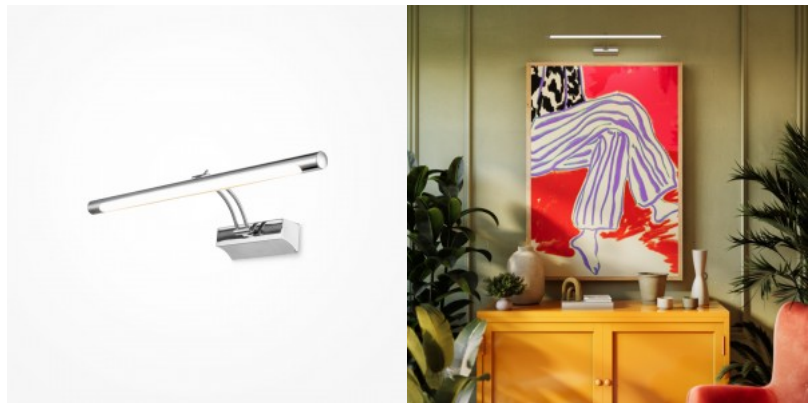

Picture light Maytoni Fino chrome 12W 860lm 120° IP20 830

Product code 20587

Brand Maytoni
Output 12W
Luminous flux 860lumens
Luminaire's efficiency lm79 72W
Correlated colour temperature warm
white 3000K
Lens angle 120
Cri 80
Protection class IP20
Lifespan 50000h
Height 110.0mm
Width 520.0mm
Length 200.0mm
Weight 570 g
Package weight 940 g
Casing colour chrome
Casing material aluminium
Warranty 3 years

This series is intended for illuminating specific interior elements and decorative objects. The compact, minimalist housing is made of chrome-plated metal. A swivel joint allows precise adjustment of the light direction. The integrated LED module emits light that is gently diffused by the specially engineered polycarbonate (PC) diffuser, ensuring soft, even illumination. The series includes models of varying lengths and wattages to suit different applications.