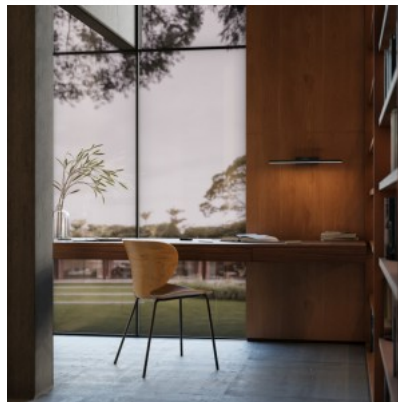

The robust aluminum housing ensures long-lasting performance, while energy-efficient LED light sources reduce power consumption and provide smooth, soft illumination. The model features a swiveling diffuser, allowing you to direct the light beam at the desired angle. The luminaires are available in white and black colors.