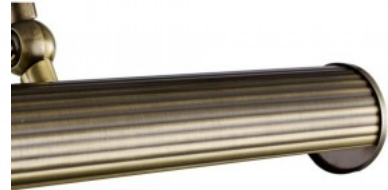

Picture light Maytoni Renoir 2 X E14 bronze E14

Product code 20790

Brand Maytoni
Socket E14
Height 122.0mm
Width 359.0mm
Length 212.0mm
Weight 570 g
Package weight 860 g
Casing colour bronze
Casing material metal
Warranty 2 years

This series of picture lights features a ribbed body and round rosette-style base. The wide range of available finishes allows for easy coordination with various interior styles. The tilt angle of the light beam can be precisely adjusted via a mechanical swivel joint mounted on the bracket.