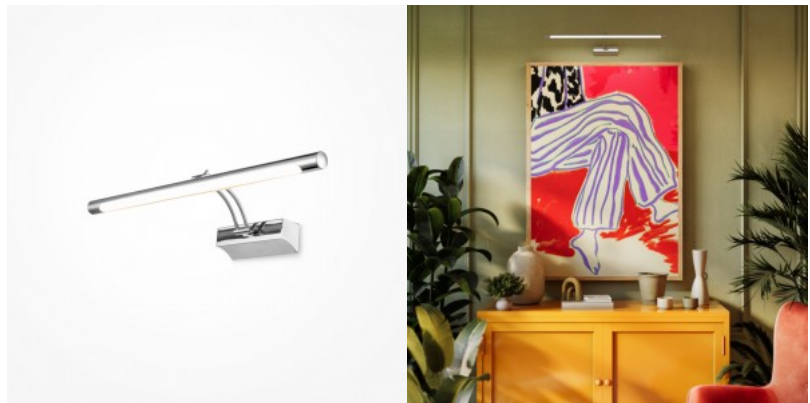

The robust aluminum housing ensures long-lasting performance, while energy-efficient LED light sources reduce power consumption and provide smooth, soft illumination. The model features a swiveling diffuser, allowing you to direct the light beam at the desired angle. The luminaires are available in white and black colors.

These minimalist luminaires are designed to highlight interior features and decorative objects. The housing is made from metal, while the diffuser is made of highly durable polycarbonate (PC) plastic. An LED module serves as the light source, with the beam easily directed at the desired angle via a swivel joint. The models are available in black and bronze colors.

This series is intended for illuminating specific interior elements and decorative objects. The compact, minimalist housing is made of chrome-plated metal. A swivel joint allows precise adjustment of the light direction. The integrated LED module emits light that is gently diffused by the specially engineered polycarbonate (PC) diffuser, ensuring soft, even illumination. The series includes models of varying lengths and wattages to suit different applications.