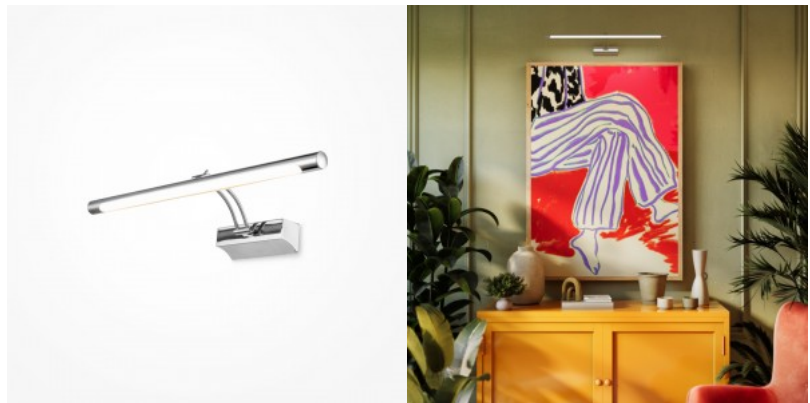

Picture light Maytoni Fino chrome 12W 860lm 120° IP20 830

Product code 20587

Brand Maytoni
Output 12W
Luminous flux 860lumens
Luminaire's efficiency lm79 72W
Correlated colour temperature warm
white 3000K
Lens angle 120
Cri 80
Protection class IP20
Lifespan 50000h
Height 110.0mm
Width 520.0mm
Length 200.0mm
Weight 570 g
Package weight 940 g
Casing colour chrome
Casing material metal
Warranty 3 years

This series is intended for illuminating specific interior elements and decorative objects. The compact, minimalist housing is made of chrome-plated metal. A swivel joint allows precise adjustment of the light direction. The integrated LED module emits light that is gently diffused by the specially engineered polycarbonate (PC) diffuser, ensuring soft, even illumination. The series includes models of varying lengths and wattages to suit different applications.