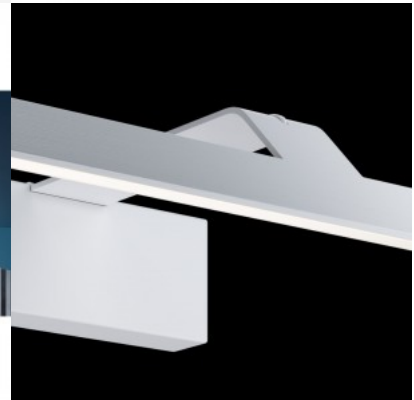

Picture light Maytoni Decart white 12W 800lm 120° IP20 840

Product code 20791

Brand Maytoni
Output 12W
Luminous flux 800lumens
Luminaire's efficiency lm79 67W
Correlated colour temperature pure white 4000K
Lens angle 120
Cri 80
Protection class IP20
Lifespan 50000h
Height 55.0mm
Width 520.0mm
Length 220.0mm
Weight 730 g
Package weight 1.12 kg
Casing colour white
Casing material metal
Warranty 2 years

The metal housing of the model is complemented by durable plastic diffusers that softly disperse the light. The LED sources are directed toward the wall, allowing you to sculpt the perception of space through light and shadow. The energy-efficient LEDs offer reliable, long-lasting performance. The luminaires are available in white and black colors.