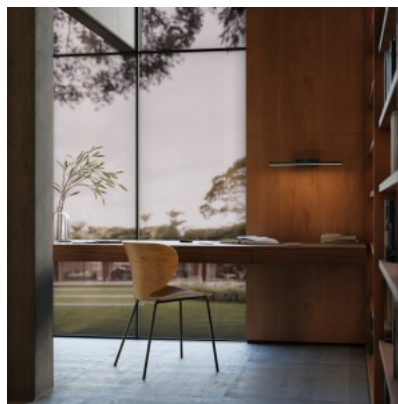

The robust aluminum housing ensures long-lasting performance, while energy-efficient LED light sources reduce power consumption and provide smooth, soft illumination. The model features a swiveling diffuser, allowing you to direct the light beam at the desired angle. The luminaires are available in white and black colors.