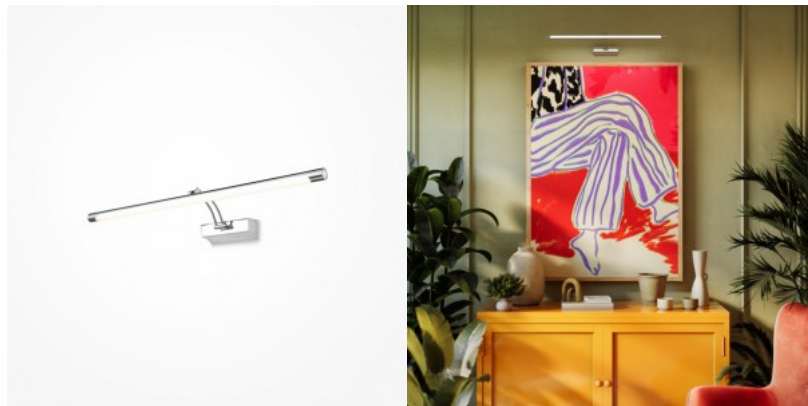

The robust aluminum housing ensures long-lasting performance, while energy-efficient LED light sources reduce power consumption and provide smooth, soft illumination. The model features a swiveling diffuser, allowing you to direct the light beam at the desired angle. The luminaires are available in white and black colors.

These minimalist luminaires are designed to highlight interior features and decorative objects. The housing is made from metal, while the diffuser is made of highly durable polycarbonate (PC) plastic. An LED module serves as the light source, with the beam easily directed at the desired angle via a swivel joint. The models are available in black and bronze colors.

This series is intended for illuminating specific interior elements and decorative objects. The compact, minimalist housing is made of chrome-plated metal. A swivel joint allows precise adjustment of the light direction. The integrated LED module emits light that is gently diffused by the specially engineered polycarbonate (PC) diffuser, ensuring soft, even illumination. The series includes models of varying lengths and wattages to suit different applications.