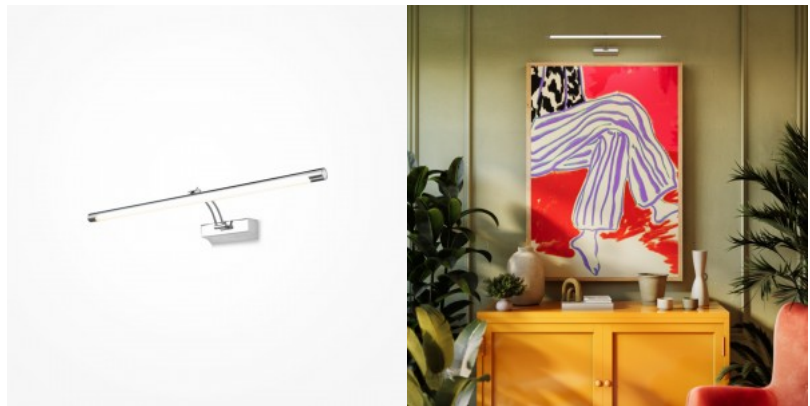

The robust aluminum housing ensures long-lasting performance, while energy-efficient LED light sources reduce power consumption and provide smooth, soft illumination. The model features a swiveling diffuser, allowing you to direct the light beam at the desired angle. The luminaires are available in white and black colors.

These minimalist luminaires are designed to highlight interior features and decorative objects. The housing is made from metal, while the diffuser is made of highly durable polycarbonate (PC) plastic. An LED module serves as the light source, with the beam easily directed at the desired angle via a swivel joint. The models are available in black and bronze colors.

This series is intended for illuminating specific interior elements and decorative objects. The compact, minimalist housing is made of chrome-plated metal. A swivel joint allows precise adjustment of the light direction. The integrated LED module emits light that is gently diffused by the specially engineered polycarbonate (PC) diffuser, ensuring soft, even illumination. The series includes models of varying lengths and wattages to suit different applications.