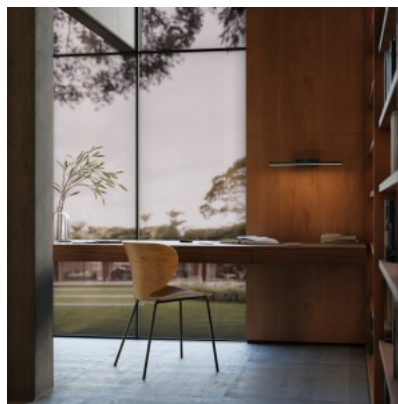

The robust aluminum housing ensures long-lasting performance, while energy-efficient LED light sources reduce power consumption and provide smooth, soft illumination. The model features a swiveling diffuser, allowing you to direct the light beam at the desired angle. The luminaires are available in white and black colors.

The metal housing of the model is complemented by durable plastic diffusers that softly disperse the light. The LED sources are directed toward the wall, allowing you to sculpt the perception of space through light and shadow. The energy-efficient LEDs offer reliable, long-lasting performance. The luminaires are available in white and black colors.