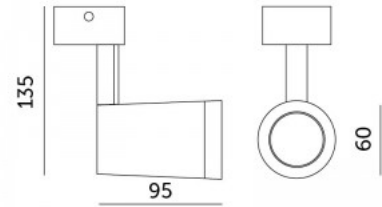

Spotlight Nuuk black 230V GU10 IP20

Product code 18034

Supply voltage 230V
Maximum output 35W/1m
Socket GU10
Protection class IP20
In box 20pcs
Casing colour black
Casing material aluminium
Work environment indoor use

Luminaire frame OH36 black 230V GU10 IP20

Product code 15234

Supply voltage 230V
Socket GU10
Protection class IP20
Height 84.0mm
Diameter 80.0mm
In box 20pcs
Casing colour black
Casing material aluminium
Work environment indoor use