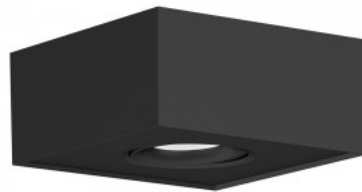

Polishing matt

Work environment indoor use

Operation temperature -20 ~ 40°C

Certificates CE, RoHS, SAA

Warranty 5 years

Modern and minimalist lighting for every room! A square ceiling light with dimmable light beam (TRIAC). The direction of the light can be adjusted up to 23 degrees in any direction. Easy installation! Fits well with various design styles due to its minimalist design. LED light is ideal for kitchens, offices, bedrooms, shops, and many other spaces with different purposes. PROLUMEN LED lamps are durable, long-lasting, and environmentally friendly choice!