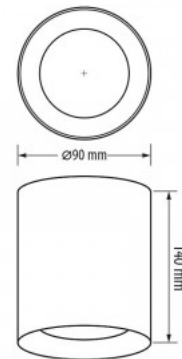

Spotlight Sisyr black round GU10 IP20

Product code 16309

Maximum output 35W/1m
Socket GU10
Protection class IP20
Height 140.0mm
Diameter 90.0mm
In box 20pcs
Casing colour black
Casing material aluminium
Polishing matt
Shape round
Work environment indoor use