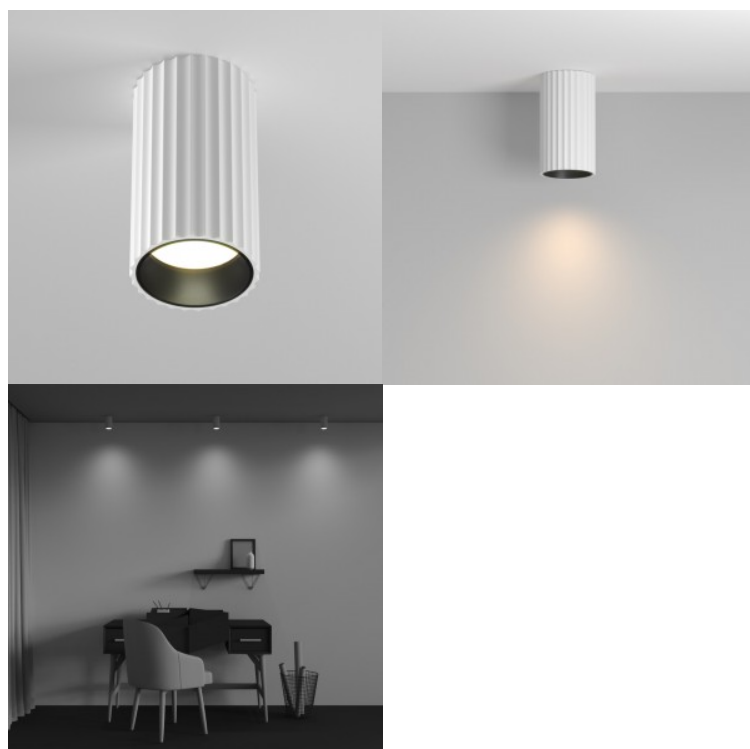

Spotlight Maytoni Calipso white round GU10

Product code 20934

Brand Maytoni
Socket GU10
Height 100.0mm
Diameter 56.0mm
Weight 170 g
Package weight 200 g
Casing colour white
Casing material aluminium
Shape round
Work environment indoor use