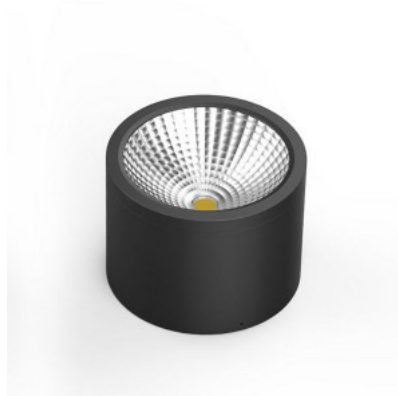

Product code 22065 TRIAC dimmable

Brand [Prolumen](#)

Supply voltage 230V

Power factor 0.90

Dimmable TRIAC

Output 15W

Maximum output 15W/1m

Luminous flux 1255lumens

Luminaire's efficiency lm79 84W

Correlated colour temperature warm white 3000K

Lens angle 60

Cri 90

Sdcm - macadam ellipses 6

Protection class IP54

Lifespan 50000h

Height 90.0mm

Diameter 100.0mm

In package 1pc

In box 40pcs

Casing colour black

Casing material aluminium

Work environment indoor / outdoor use

Operation temperature -20 ~ 45°C

Certificates CE, RoHS

Warranty 5 years

LED light fixture with a round shape for indoor use. The LED light fixture is easily installable on ceilings and walls. Suitable for homes, offices, and conference rooms. Environmentally friendly and stylish light fixture that renders colors accurately in rooms and has a very long lifespan (50,000 hours). DL38 luminaires are easy to install, maintain, and use! LED house offers both daylight (4000K) and warm light (3000K) variants. The light beam is dimmable (TRIAC/DALI).

**Spotlight Prolumen Jesmond D91 with 1m cable black 230V
15W 1600lm 24° IP20 TRIAC 930**