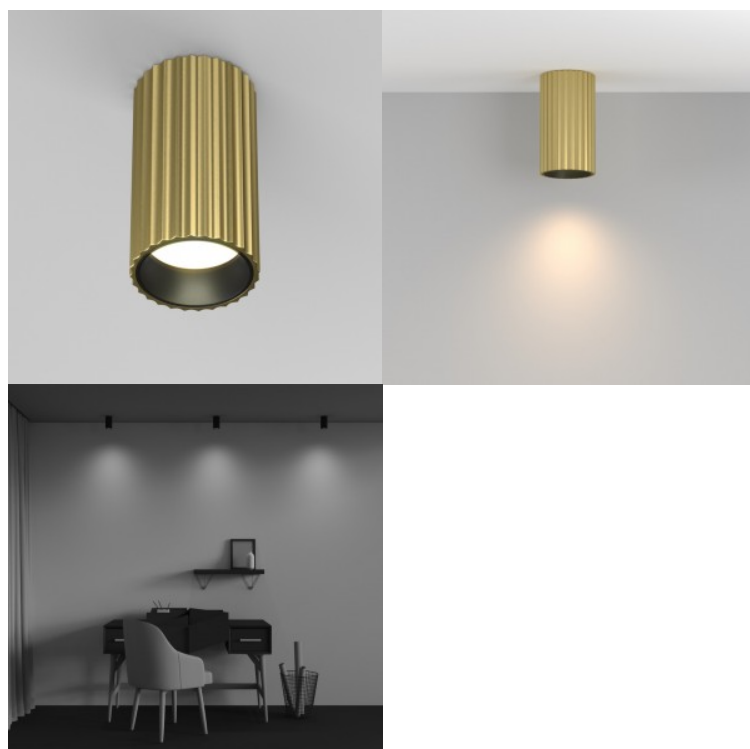

Spotlight Maytoni Calipso gold round GU10

Product code 20935

Brand Maytoni
Socket GU10
Height 100.0mm
Diameter 56.0mm
Weight 170 g
Package weight 200 g
Casing colour gold
Casing material aluminium
Shape round
Work environment indoor use