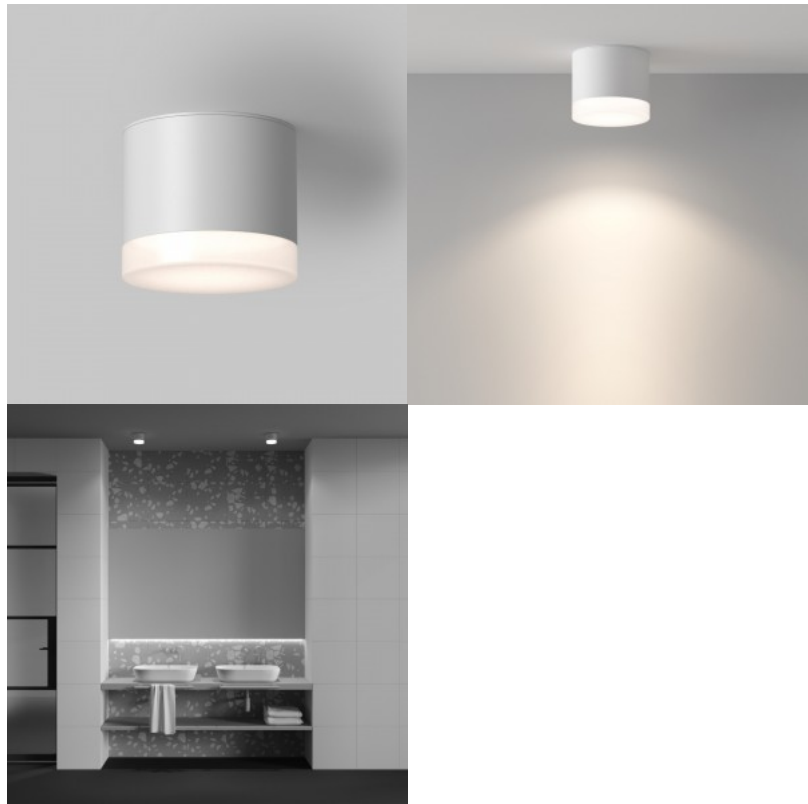

Spotlight Maytoni Pauline white 870lm G53 IP44

Product code 20836

Brand Maytoni
Luminous flux 870lumens
Socket G53
Protection class IP44
Height 70.0mm
Diameter 82.0mm
Weight 180 g
Package weight 210 g
Casing colour white
Casing material aluminium
Warranty 2 years