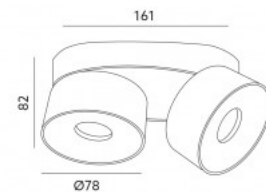

TRIAC 930

Product code 16426 TRIAC dimmable

Supply voltage 230V
Dimmable TRIAC
Output 18W
Maximum output 18W/1m
Luminous flux 1050lumens
Luminaire's efficiency lm79 58W
Correlated colour temperature warm white 3000K
Lens angle 35
Source of light [PHILIPS LED](#)
Cri 90
Protection class IP20
Lifespan 30000h
Height 82.0mm
Width 78.0mm
Length 161.0mm
Weight 820 g
In box 12pcs
Casing colour black
Casing material aluminium
Work environment indoor use
Certificates CE, RoHS
Warranty 2 years

LAHTI MINI surface-mounted LED luminaire. Modern and elegant, offering minimalist design that fits various interiors. This luminaire, with IP20 protection rating, is an ideal choice for home or office environments, providing warm white light at 3000K. With this LED lamp, you can keep colors true to life in living spaces, making it suitable as the main light source in a room! The lamp body is made of aluminum, in a matte black finish. The 18W LAHTI MINI is also dimmable (TRIAC). With proper use, the luminaire is energy-efficient, environmentally friendly, and has a very long lifespan (50,000 hours). Elevate the quality of your everyday lighting and choose a top-notch lighting solution from the LED house product range!