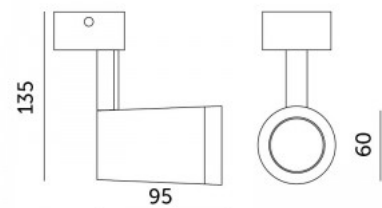

Spotlight Nuuk black 230V GU10 IP20

Product code 18034

Supply voltage 230V
Maximum output 35W/1m
Socket GU10
Protection class IP20
In box 20pcs
Casing colour black
Casing material aluminium
Work environment indoor use