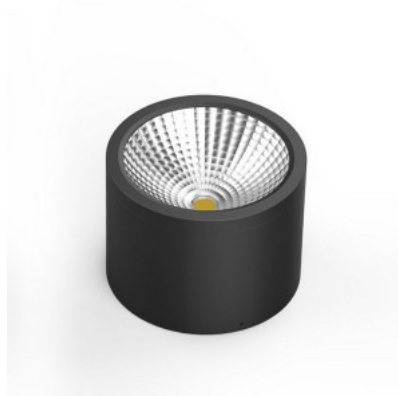

LED light fixture with a round shape for indoor use. The LED light fixture is easily installable on ceilings and walls. Suitable for homes, offices, and conference rooms. Environmentally friendly and stylish light fixture that renders colors accurately in rooms and has a very long lifespan (50,000 hours). DL38 luminaires are easy to install, maintain, and use! LED house offers both daylight (4000K) and warm light (3000K) variants. The light beam is dimmable (TRIAC/DALI).