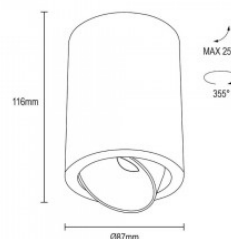

Spotlight Karizma Luce Dea Flora S black 10,5W 800lm CRI90 40° IP20 TRIAC 1800K - 3000K

Product code 22006 TRIAC dimmable

Brand [Karizma Luce](#)
Dimmable TRIAC
Output 10,5W
Luminous flux 800lumens
Correlated colour temperature 1800K
- 3000K
Lens angle 40
Cri 90
Protection class IP20
Height 116.0mm
Diameter 87.0mm
Casing colour black
Casing material aluminium
Work environment indoor use
Warranty 5 years