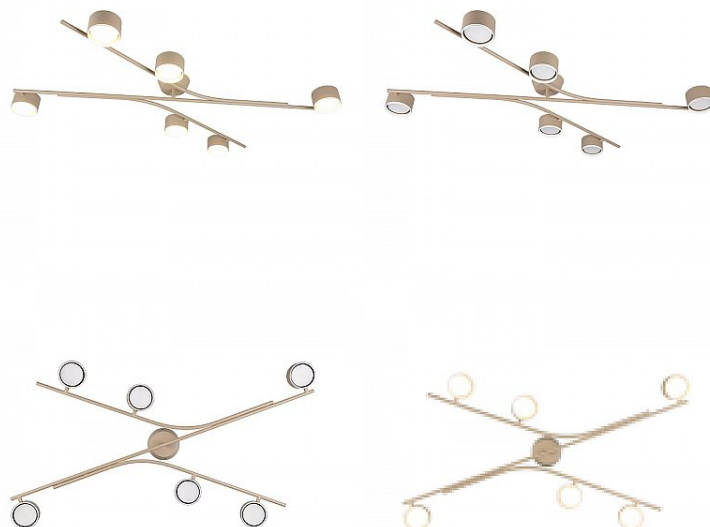

Ceiling lamp Trio Select Coda 6 beige G53 IP20

Product code 23255

Brand [Trio Select](#)

Socket G53

Protection class IP20

Height 110.0mm

Width 1135.0mm

Length 755.0mm

Weight 1.3 kg

Package weight 1.8 kg

Casing colour beige

Casing material metal

Work environment indoor use