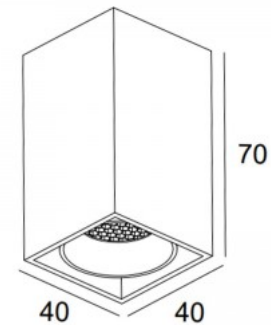

Spotlight Cube 40x40 white 230V 5W 450lm CRI92 36° IP20

Product code 18079

Supply voltage 230V
Output 5W
Maximum output 5W/1m
Luminous flux 450lumens
Luminaire's efficiency lm79 90W
Lens angle 36
Cri 92
Protection class IP20
Lifespan 40000h
Height 70.0mm
Width 40.0mm
Length 40.0mm
Casing colour white
Casing material aluminium
Warranty 3 years