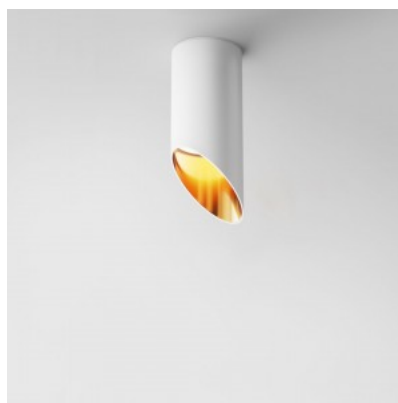

Spotlight Maytoni Lipari white / golden GU10

Product code 20414

Brand Maytoni
Socket GU10
Height 150.0mm
Diameter 60.0mm
Weight 210 g
Package weight 250 g
In package 1pc
Casing colour white / golden
Casing material aluminium