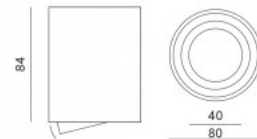

Striking surface-mounted [ceiling light](#). Suitable for illuminating various indoor spaces. The luminaire has a brushed aluminium black body. Light is directional in two directions up to 15 degrees. GU10 socket. Light bulb is not included in the package. Illuminate your world with LED House professionals - [check out our project portfolio here!](#)