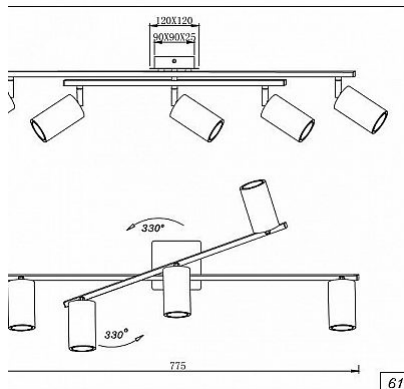

Spotlight Trio Lighting Marley 5 white GU10 IP20

Product code 23253

Brand [Trio Lighting](#)

Socket GU10

Protection class IP20

Height 224.0mm

Width 774.0mm

Length 574.0mm

Casing colour white

Casing material metal

Work environment indoor use

Warranty 5 years

Perfect and variable light! The MARLEY ceiling light is not only practical in form and function, but one thing above all: simply beautiful! The individual spotlights are discreet in design and impress with their high-quality workmanship. The arms and spotlights of the 5-bulb ceiling light are freely movable and can be individually aligned as required.

Whether in the kitchen, in the hallway or in the living area: the MARLEY is versatile and can be easily combined with different furnishing styles. It is designed in the colour white and can therefore stylishly complement modern colour concepts. For modern and reliable lighting, the use of an LED bulb is recommended. It offers a high quality of light, is versatile and convinces with uniform illumination. Its long service life and low heat generation make it the ideal choice for a wide range of applications.