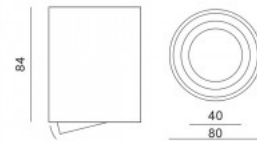

Striking surface-mounted [ceiling light](#). Suitable for illuminating various indoor spaces. The luminaire has a brushed aluminium black body. Light is directional in two directions up to 15 degrees. GU10 socket. Light bulb is not included in the package. Illuminate your world with LED House professionals - [check out our project portfolio here!](#)