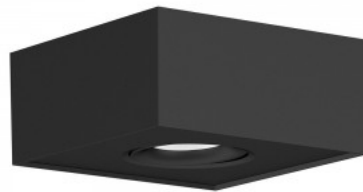

Polishing matt

Work environment indoor use

Operation temperature -20 ~ 40°C

Certificates CE, RoHS, SAA

Warranty 5 years

Modern and minimalist lighting for every room! A square ceiling light with dimmable light beam (TRIAC). The direction of the light can be adjusted up to 23 degrees in any direction. Easy installation! Fits well with various design styles due to its minimalist design. LED light is ideal for kitchens, offices, bedrooms, shops, and many other spaces with different purposes. PROLUMEN LED lamps are durable, long-lasting, and environmentally friendly choice!