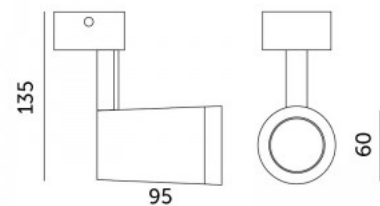

Spotlight Nuuk black 230V GU10 IP20

Product code 18034

Supply voltage 230V
Maximum output 35W/1m
Socket GU10
Protection class IP20
In box 20pcs
Casing colour black
Casing material aluminium
Work environment indoor use