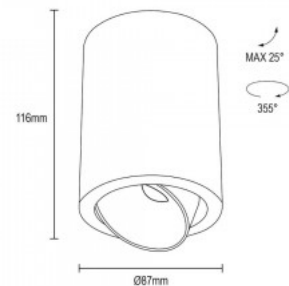

Spotlight Cube 40x40 white 230V 5W 450lm CRI92 36° IP20

Product code 18079

Supply voltage 230V
 Output 5W
 Maximum output 5W/1m
 Luminous flux 450lumens
 Luminaire's efficiency lm79 90W
 Lens angle 36
 Cri 92
 Protection class IP20
 Lifespan 40000h
 Height 70.0mm
 Width 40.0mm
 Length 40.0mm
 Casing colour white
 Casing material aluminium
 Warranty 3 years

Spotlight Deko-Light Caja I white GU10 IP20

Product code 20202

Brand [Deko-Light](#)
 Output voltage 220-240V
 Socket GU10
 Protection class IP20
 Height 160.0mm
 Width 132.0mm
 Length 132.0mm
 In package 1pc
 Casing colour white
 Casing material gypsum
 Polishing matt
 Work environment indoor use
 Operation temperature -20 kuni 40 °C
 Warranty 3 years

Product code 22006 TRIAC dimmable

Brand [Karizma Luce](#)
Dimmable TRIAC
Output 10,5W
Luminous flux 800lumens
Correlated colour temperature 1800K
- 3000K
Lens angle 40
Cri 90
Protection class IP20
Height 116.0mm
Diameter 87.0mm
Casing colour black
Casing material aluminium
Work environment indoor use
Warranty 5 years

Luminaire frame KIVI white round 230V GU10 IP20

Product code 17107

Supply voltage 230V
Maximum output 35W/1m
Socket GU10
Protection class IP20
Height 140.0mm
Diameter 97.0mm
Weight 560 g
In box 20pcs
Casing colour white
Casing material aluminium
Polishing matt
Shape round
Work environment indoor use