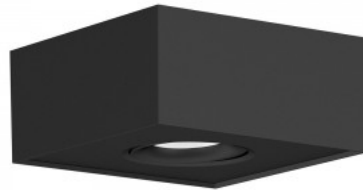

Polishing matt

Work environment indoor use

Operation temperature -20 ~ 40°C

Certificates CE, RoHS, SAA

Warranty 5 years

Modern and minimalist lighting for every room! A square ceiling light with dimmable light beam (TRIAC). The direction of the light can be adjusted up to 23 degrees in any direction. Easy installation! Fits well with various design styles due to its minimalist design. LED light is ideal for kitchens, offices, bedrooms, shops, and many other spaces with different purposes. PROLUMEN LED lamps are durable, long-lasting, and environmentally friendly choice!