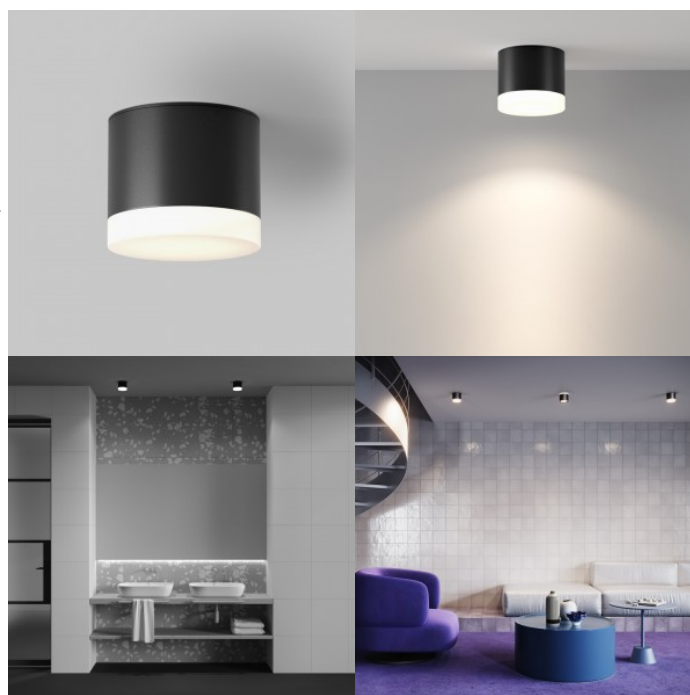

Spotlight Maytoni Pauline black 870lm G53 IP44

Product code 20835

Brand Maytoni
Luminous flux 870lumens
Socket G53
Protection class IP44
Height 70.0mm
Diameter 82.0mm
Weight 180 g
Package weight 210 g
Casing colour black
Casing material aluminium
Warranty 2 years