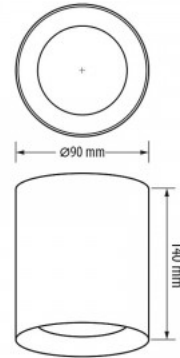

Spotlight Sisyf black round GU10 IP20

Product code 16309

Maximum output 35W/1m
Socket GU10
Protection class IP20
Height 140.0mm
Diameter 90.0mm
In box 20pcs
Casing colour black
Casing material aluminium
Polishing matt
Shape round
Work environment indoor use