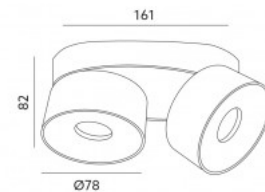

Spotlight Lahti Mini Duo black 230V 18W 1050lm 35° IP20 TRIAC 930

Product code 16426 TRIAC dimmable

Supply voltage 230V
Dimmable TRIAC
Output 18W
Maximum output 18W/1m
Luminous flux 1050lumens
Luminaire's efficiency lm79 58W
Correlated colour temperature warm white 3000K
Lens angle 35
Source of light [PHILIPS LED](#)
Cri 90
Protection class IP20
Lifespan 30000h
Height 82.0mm
Width 78.0mm
Length 161.0mm
Weight 820 g
In box 12pcs
Casing colour black
Casing material aluminium
Work environment indoor use
Certificates CE, RoHS
Warranty 2 years

LAHTI MINI surface-mounted LED luminaire. Modern and elegant, offering minimalist design that fits various interiors. This luminaire, with IP20 protection rating, is an ideal choice for home or office environments, providing warm white light at 3000K. With this LED lamp, you can keep colors true to life in living spaces, making it suitable as the main light source in a room! The lamp body is made of aluminum, in a matte black finish. The 18W LAHTI MINI is also dimmable (TRIAC). With proper use, the luminaire is energy-efficient, environmentally friendly, and has a very long lifespan (50,000 hours). Elevate the quality of your everyday lighting and choose a top-notch lighting solution from the LED house product range!