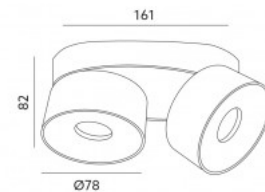

## Spotlight Deko-Light Caja I white GU10 IP20

**Product code 20202**

Brand [Deko-Light](#)  
Output voltage 220-240V  
Socket GU10  
Protection class IP20  
Height 160.0mm  
Width 132.0mm  
Length 132.0mm  
In package 1pc  
Casing colour white  
Casing material gypsum  
Polishing matt  
Work environment indoor use  
Operation temperature -20 kuni 40 °C  
Warranty 3 years

### Product code 16209

Supply voltage 230V  
Maximum output 35W/1m  
Socket GU10  
Protection class IP20  
Height 140.0mm  
Diameter 97.0mm  
In box 20pcs  
Casing colour black  
Casing material aluminium  
Polishing matt  
Shape round  
Work environment indoor use

### Product code 17107

Supply voltage 230V  
Maximum output 35W/1m  
Socket GU10  
Protection class IP20  
Height 140.0mm  
Diameter 97.0mm  
Weight 560 g  
In box 20pcs  
Casing colour white  
Casing material aluminium  
Polishing matt  
Shape round  
Work environment indoor use

## Spotlight Lahti Mini Duo black 230V 18W 1050lm 35° IP20 TRIAC 930

**Product code 16426 TRIAC dimmable**

Supply voltage 230V  
 Dimmable TRIAC  
 Output 18W  
 Maximum output 18W/1m  
 Luminous flux 1050lumens  
 Luminaire's efficiency lm79 58W  
 Correlated colour temperature warm white 3000K  
 Lens angle 35  
 Source of light [PHILIPS LED](#)  
 Cri 90  
 Protection class IP20  
 Lifespan 30000h  
 Height 82.0mm  
 Width 78.0mm  
 Length 161.0mm  
 Weight 820 g  
 In box 12pcs  
 Casing colour black  
 Casing material aluminium  
 Work environment indoor use  
 Certificates CE, RoHS  
 Warranty 2 years