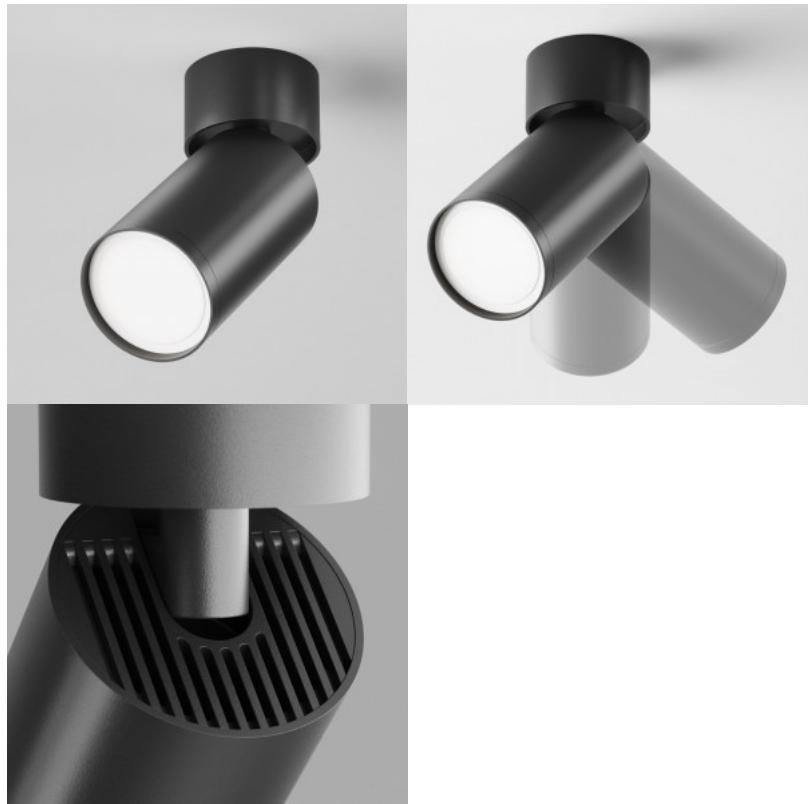

Spotlight Maytoni Focus S black GU10 IP20

Product code 22023

Brand Maytoni
Socket GU10
Protection class IP20
Height 128.0mm
Diameter 52.0mm
Casing colour black