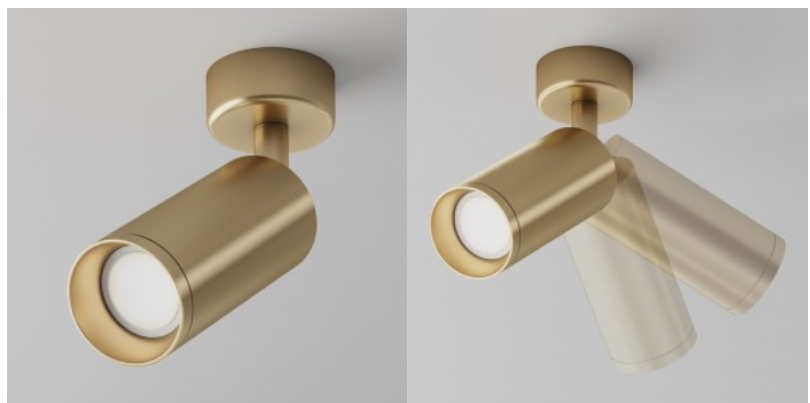

Spotlight Maytoni Focus gold GU10 IP20

Product code 21478

Brand Maytoni
Socket GU10
Protection class IP20
Height 130.0mm
Diameter 60.0mm
Weight 240 g
Package weight 250 g
Casing colour gold
Warranty 2 years