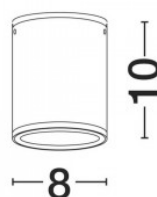

Spotlight Nova Luce Lumina white 9W 716lm 18° IP65 3000K warm white

Product code 22780

Brand Nova Luce
Output 9W
Maximum output 9W/1m
Luminous flux 716lumens
Luminaire's efficiency lm79 80W
Correlated colour temperature warm white 3000K
Lens angle 18
Protection class IP65
Height 100.0mm
Diameter 80.0mm
Casing colour white
Casing material metal
Work environment indoor / outdoor use