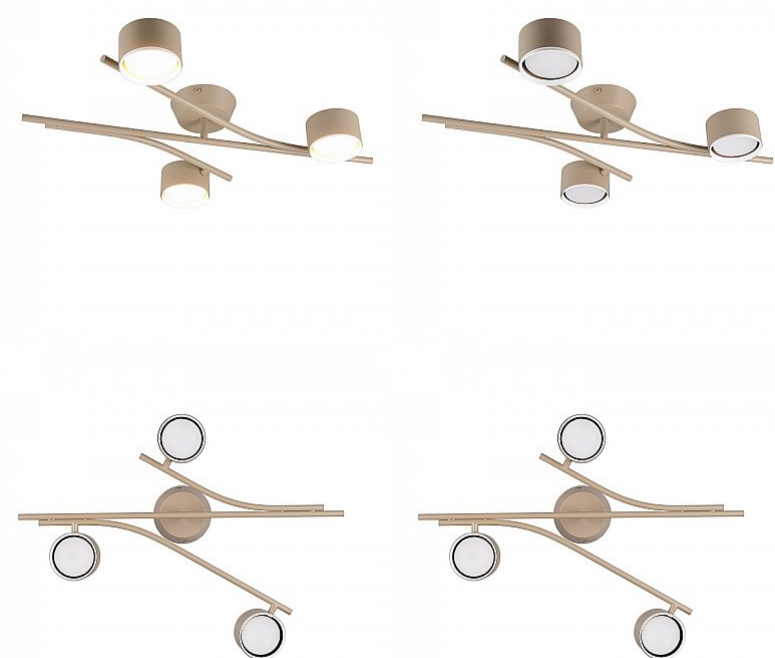

Ceiling lamp Trio Select Coda 3 beige G53 IP20

Product code 23256

Brand [Trio Select](#)

Socket G53

Protection class IP20

Height 110.0mm

Width 615.0mm

Length 465.0mm

Weight 1.3 kg

Package weight 1.8 kg

Casing colour beige

Casing material metal

Work environment indoor use