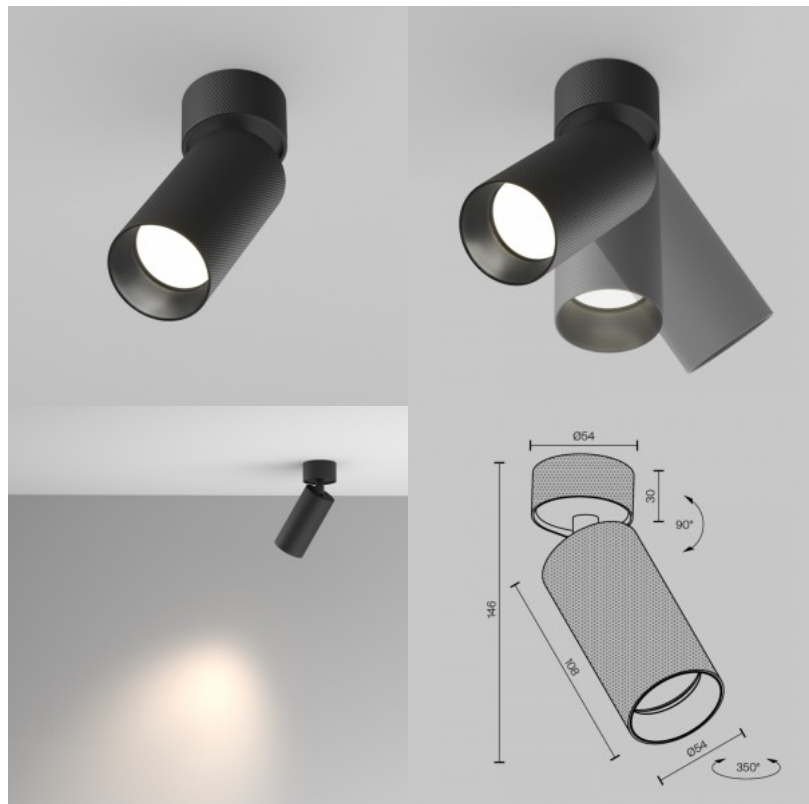

Spotlight Maytoni Artisan black GU10

Product code 22774

Brand Maytoni
Socket GU10
Height 146.0mm
Diameter 54.0mm
Casing colour black
Casing material aluminium
Work environment indoor use
Warranty 2 years