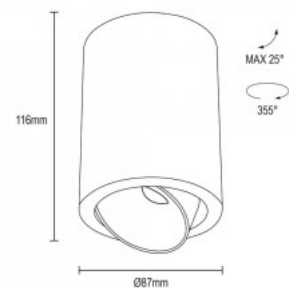

Spotlight Karizma Luce Dea Flora S black 10,5W 800lm CRI90 40° IP20 TRIAC 1800K - 3000K

Product code 22006 TRIAC dimmable

Brand [Karizma Luce](#)
Dimmable TRIAC
Output 10,5W
Luminous flux 800lumens
Correlated colour temperature 1800K
- 3000K
Lens angle 40
Cri 90
Protection class IP20
Height 116.0mm
Diameter 87.0mm
Casing colour black
Casing material aluminium
Work environment indoor use
Warranty 5 years