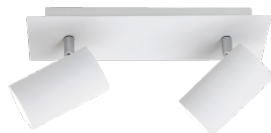

Spotlight Trio Lighting Marley 2 white GU10 IP20

Product code 21858

Brand [Trio Lighting](#)

Socket GU10

Protection class IP20

Height 150.0mm

Width 120.0mm

Diameter 120.0mm

Casing colour white

Casing material metal

Work environment indoor use