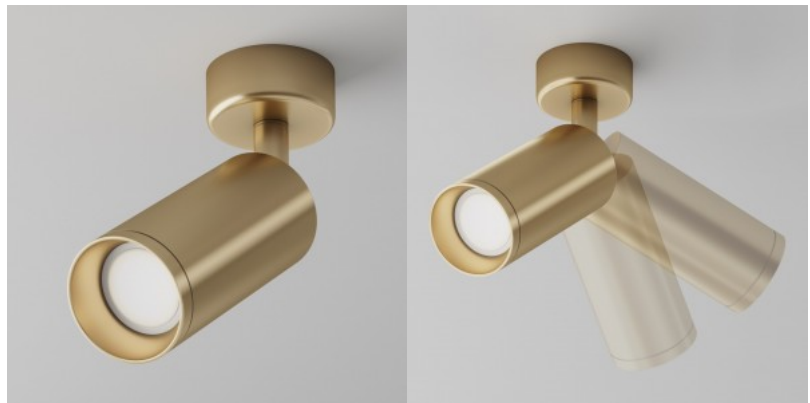

Spotlight Maytoni Focus gold GU10 IP20

Product code 21478

Brand Maytoni
Socket GU10
Protection class IP20
Height 130.0mm
Diameter 60.0mm
Weight 240 g
Package weight 250 g
Casing colour gold
Warranty 2 years