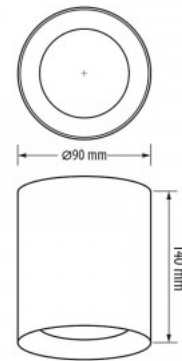

Spotlight Sisyr black round GU10 IP20

Product code 16309

Maximum output 35W/1m
Socket GU10
Protection class IP20
Height 140.0mm
Diameter 90.0mm
In box 20pcs
Casing colour black
Casing material aluminium
Polishing matt
Shape round
Work environment indoor use