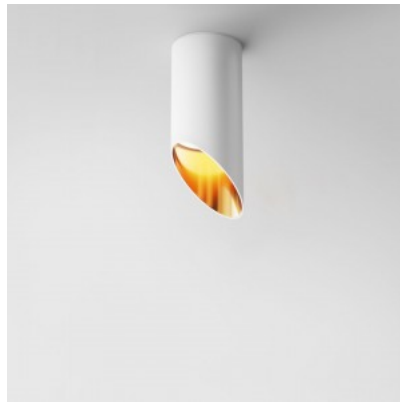

Spotlight Maytoni Lipari white / golden GU10

Product code 20414

Brand Maytoni
Socket GU10
Height 150.0mm
Diameter 60.0mm
Weight 210 g
Package weight 250 g
In package 1pc
Casing colour white / golden
Casing material aluminium