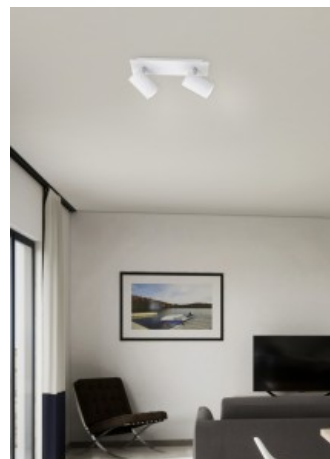

Spotlight Trio Lighting Marley 2 white GU10 IP20

Product code 21858

Brand [Trio Lighting](#)

Socket GU10

Protection class IP20

Height 150.0mm

Width 120.0mm

Diameter 120.0mm

Casing colour white

Casing material metal

Work environment indoor use