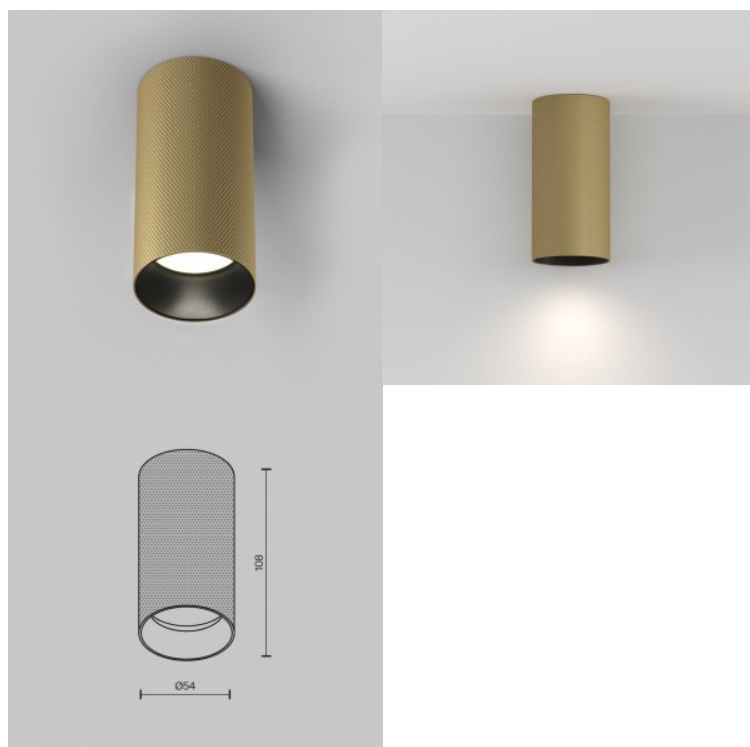

Spotlight Maytoni Artisan gold round GU10

Product code 22778

Brand Maytoni
Socket GU10
Height 108.0mm
Diameter 54.0mm
Casing colour gold
Casing material aluminium
Shape round
Work environment indoor use