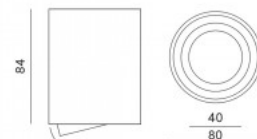

Striking surface-mounted [ceiling light](#). Suitable for illuminating various indoor spaces. The luminaire has a brushed aluminium black body. Light is directional in two directions up to 15 degrees. GU10 socket. Light bulb is not included in the package. Illuminate your world with LED House professionals - [check out our project portfolio here!](#)