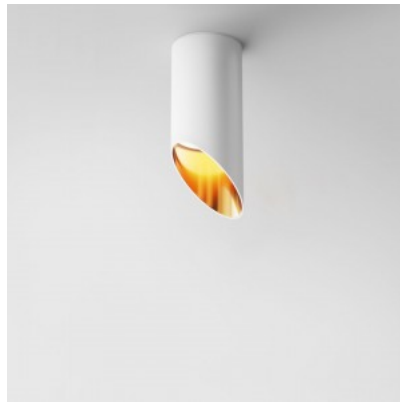

Spotlight Maytoni Lipari white GU10

Product code 20414

Brand Maytoni
Socket GU10
Height 150.0mm
Diameter 60.0mm
Weight 210 g
Package weight 250 g
In package 1pc
Casing colour white
Casing material aluminium