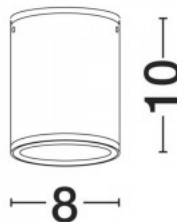

Spotlight Nova Luce Lumina white 9W 716lm 18° IP65 3000K warm white

Product code 22780

Brand Nova Luce
Output 9W
Maximum output 9W/1m
Luminous flux 716lumens
Luminaire's efficiency lm79 80W
Correlated colour temperature warm white 3000K
Lens angle 18
Protection class IP65
Height 100.0mm
Diameter 80.0mm
Casing colour white
Casing material metal
Work environment indoor / outdoor use