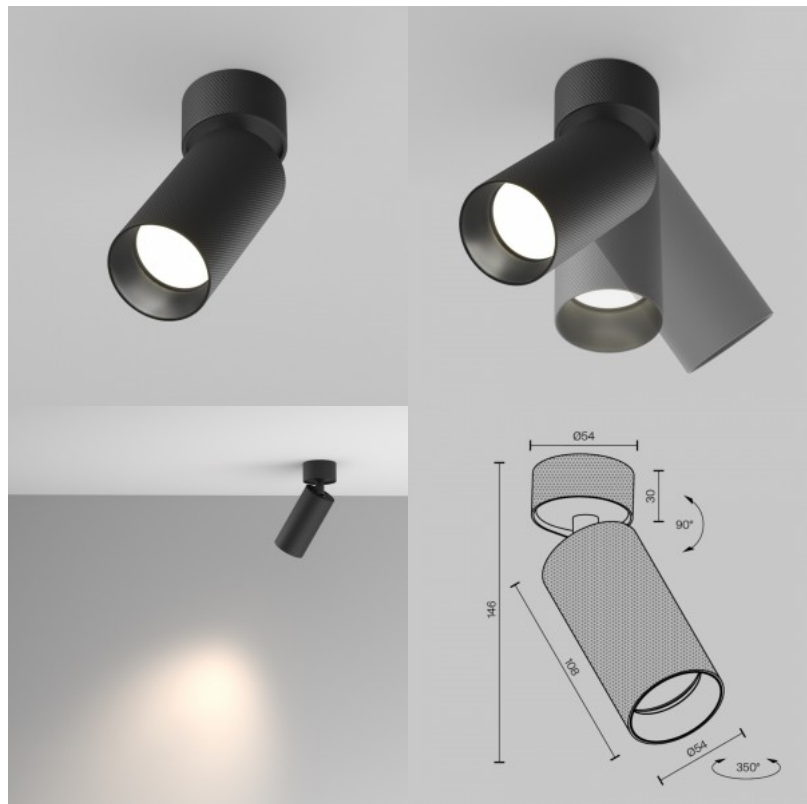

Spotlight Maytoni Artisan black GU10

Product code 22774

Brand Maytoni
Socket GU10
Height 146.0mm
Diameter 54.0mm
Casing colour black
Casing material aluminium
Work environment indoor use
Warranty 2 years