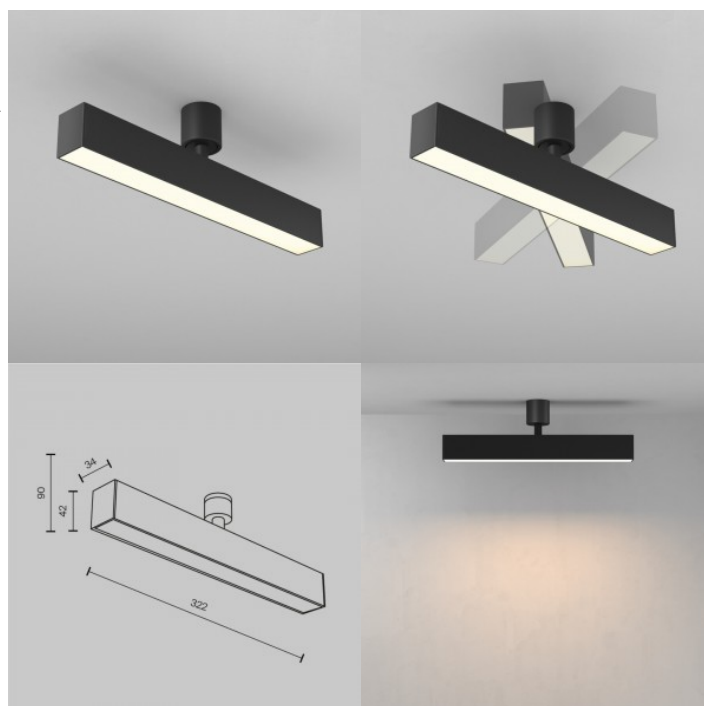

Spotlight Maytoni Basis Holity black 48V 13W 990lm 40° IP20 930

Product code 22729

Brand Maytoni
Supply voltage 48V
Output 13W
Maximum output 13W/1m
Luminous flux 990lumens
Luminaire's efficiency lm79 76W
Correlated colour temperature warm white 3000K
Lens angle 40
Cri 90
Protection class IP20
Height 90.0mm
Width 322.0mm
Length 34.0mm
Casing colour black
Casing material aluminium
Work environment indoor use
Warranty 5 years