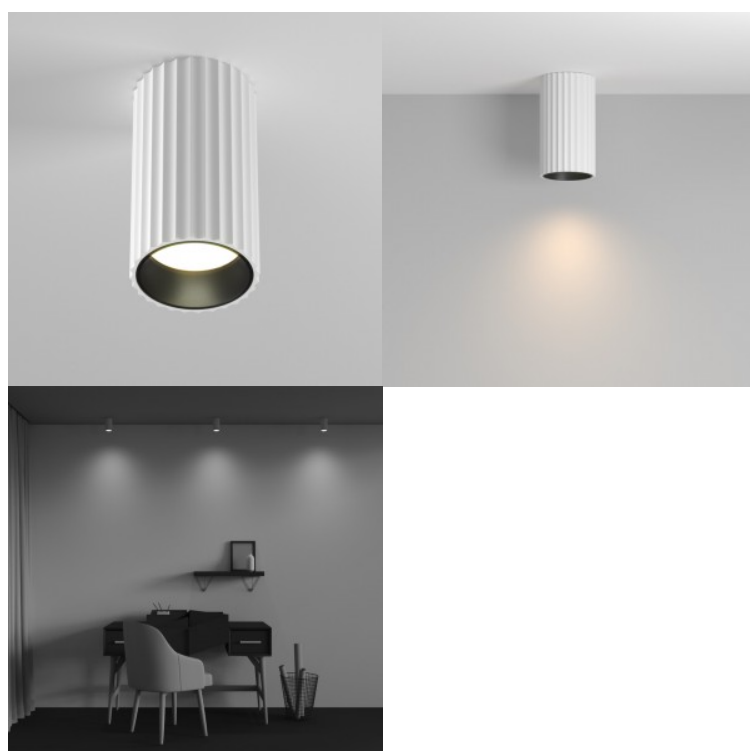

Spotlight Maytoni Calipso white round GU10

Product code 20934

Brand Maytoni
Socket GU10
Height 100.0mm
Diameter 56.0mm
Weight 170 g
Package weight 200 g
Casing colour white
Casing material aluminium
Shape round
Work environment indoor use