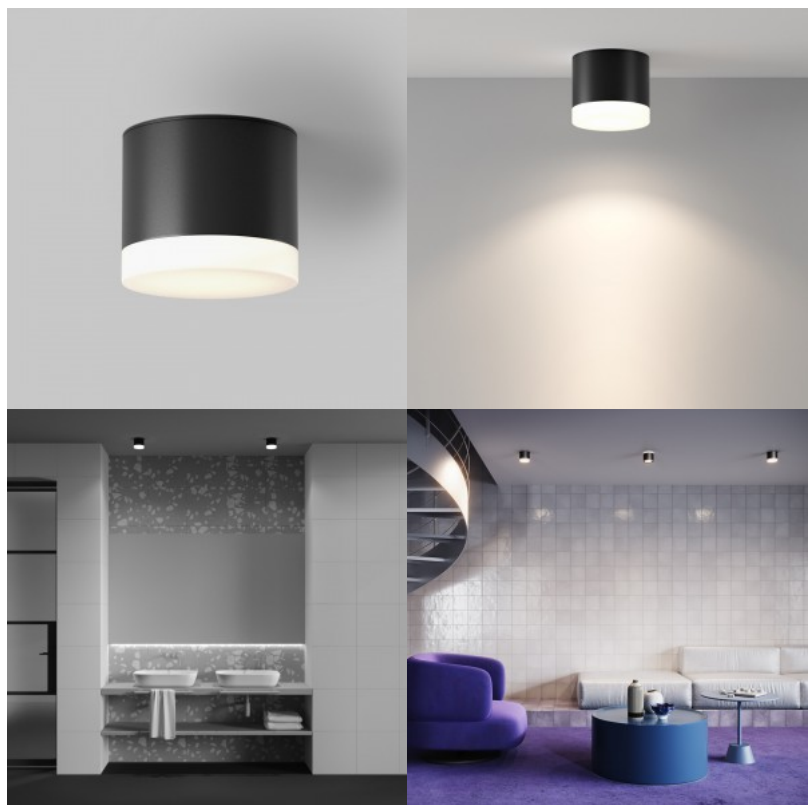

Spotlight Maytoni Pauline black 870lm G53 IP44

Product code 20835

Brand Maytoni
Luminous flux 870lumens
Socket G53
Protection class IP44
Height 70.0mm
Diameter 82.0mm
Weight 180 g
Package weight 210 g
Casing colour black
Casing material aluminium
Warranty 2 years