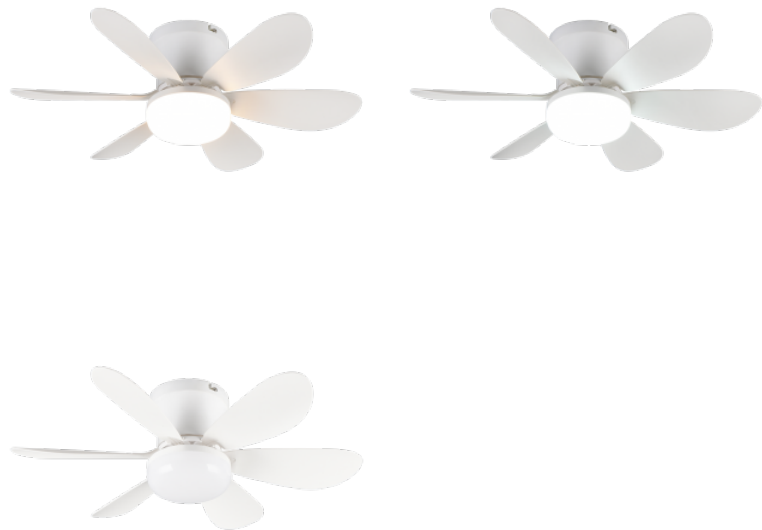

Ceiling light-fan Trio Lighting Lund white 8W 850lm IP20 2700K-6500K

Product code 22114

Brand [Trio Lighting](#)

Output 8W

Luminous flux 850lumens

Luminaire's efficiency lm79 106W

Correlated colour temperature
2700K-6500K

Protection class IP20

Lifespan 30000h

Height 160.0mm

Diameter 530.0mm

Weight 700 g

Package weight 800 g

Casing colour white

Casing material plastic

No. of switches 15000pcs

Work environment indoor use

Warranty 5 years

Whether in the living room or bedroom, the LUND fan provides a breath of fresh air wherever atmospheric lighting and pleasant air circulation are required. The light and fan can be controlled individually using the practical remote control - for an optimum room climate in summer and winter and a cosy lighting atmosphere all year round. Thanks to the integrated dimmer, the brightness can be adjusted as required, while the light colour is infinitely variable. LUND also offers a timer and night light function for even more convenience. Light in design and with an unmistakable character - LUND elegantly combines functionality and aesthetics. The lightweight design in matt white plastic emphasises the modern and versatile design. In addition, the luminaires feature modern LED technology, which stands for a high quality of light. LED light sources are characterized by a long service life and low heat generation.