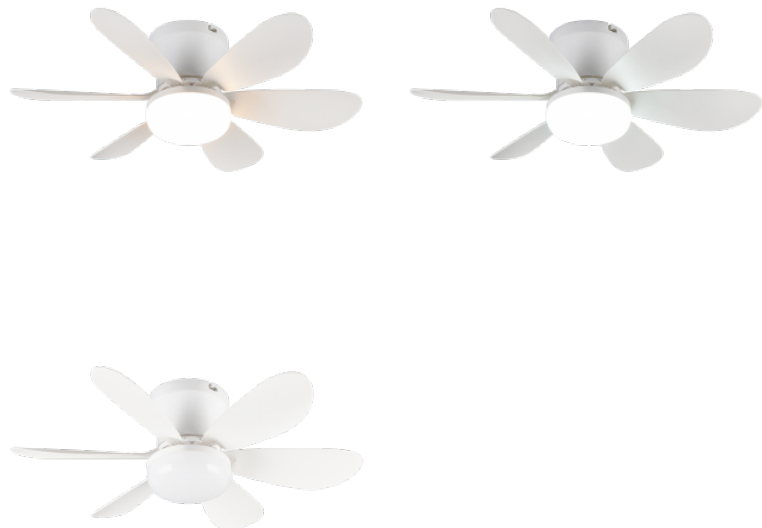

Ceiling light-fan Trio Lighting Lund white 8W 850lm IP20 2700K-6500K

Product code 22114

Brand [Trio Lighting](#)

Output 8W

Luminous flux 850lumens

Luminaire's efficiency lm79 106W

Correlated colour temperature
2700K-6500K

Protection class IP20

Lifespan 30000h

Height 160.0mm

Diameter 530.0mm

Weight 700 g

Package weight 800 g

Casing colour white

Casing material plastic

No. of switches 15000pcs

Work environment indoor use

Warranty 5 years

Whether in the living room or bedroom, the LUND fan provides a breath of fresh air wherever atmospheric lighting and pleasant air circulation are required. The light and fan can be controlled individually using the practical remote control - for an optimum room climate in summer and winter and a cosy lighting atmosphere all year round. Thanks to the integrated dimmer, the brightness can be adjusted as required, while the light colour is infinitely variable. LUND also offers a timer and night light function for even more convenience. Light in design and with an unmistakable character - LUND elegantly combines functionality and aesthetics. The lightweight design in matt white plastic emphasises the modern and versatile design. In addition, the luminaires feature modern LED technology, which stands for a high quality of light. LED light sources are characterized by a long service life and low heat generation.