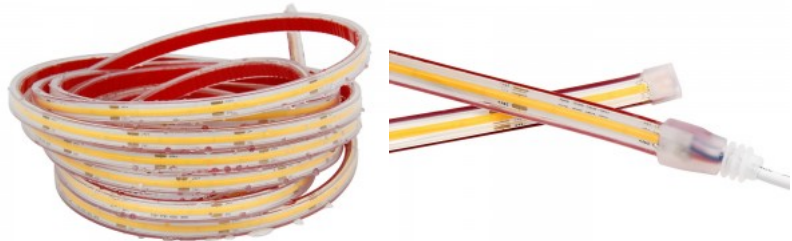

Width 10.0mm

Minimum length 50.0mm

Length 5000.0mm

Work environment indoor use

Operation temperature -20 - +70°C

Certificates CE

Warranty 5 years

The LEDs are not separable, the light spreads as a uniform line - no need for profile cover! This IP67-rated LED strip is suitable for creating a cozy atmosphere in dry indoor spaces. A popular choice, for example, as bedroom or studio lighting decoration. The color rendering index (CRI) of the LED strip is very high (CRI90), ensuring that the light beam does not distort the color fidelity in the room. Easy to install even for first-time users! The specified price is for a 5-meter strip (1 roll). You can trust our products because we sell hundreds of meters of LED strips every day! Send us an inquiry, and we will provide you with an offer!