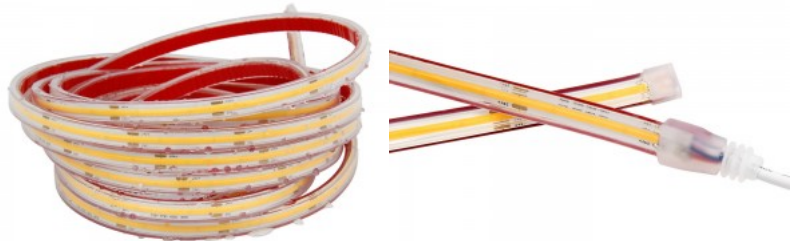

LED strip REVAL BULB COB 5m in silicone 24V 10W 1125lm 180° IP67 965

Product code 17613

Brand [REVAL BULB](#)
Supply voltage 24V
Output 10W
Maximum output 10W/1m
Luminous flux 1125lumens
Luminaire's efficiency lm79 113W
Correlated colour temperature cold white 6500K
Lens angle 180
Cri 90
Sdcm - macadam ellipses 3
Protection class IP67
Lifespan 50000h
Llmf tm21 L80B10 @25°C 50.000h
Height 2.5mm
Width 10.0mm
Minimum length 50.0mm
Length 5000.0mm
Work environment indoor use
Operation temperature -20 - +70°C
Certificates CE
Warranty 5 years

The LEDs are not separable, the light spreads as a uniform line - no need for profile cover! This IP67-rated LED strip is suitable for creating a cozy atmosphere in dry indoor spaces. A popular choice, for example, as bedroom or studio lighting decoration. The color rendering index (CRI) of the LED strip is very high (CRI90), ensuring that the light beam does not distort the color fidelity in the room. Easy to install even for first-time users! The specified price is for a 5-meter strip (1 roll). You can trust our products because we sell hundreds of meters of LED strips every day! Send us an inquiry, and we will provide you with an offer!