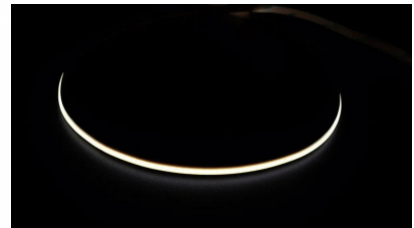

LED strip REVAL BULB COB 528LED/m 1m 24V 13W 1100lm 180° IP65 930

Product code 17517

Brand [REVAL BULB](#)
Supply voltage 24V
Output 13W
Maximum output 13W/1m
Luminous flux 1100lumens
Luminaire's efficiency lm79 85W
Correlated colour temperature warm white 3000K
Lens angle 180
Source of light SANAN LED
Cri 90
Sdcm - macadam ellipses 3
Protection class IP65
Lifespan 50000h
Height 2.2mm
Width 8.0mm
Length 1000.0mm
Work environment indoor use
Certificates CE, RoHS
Warranty 5 years

COB LED strip for different indoor spaces. The LEDs on the strip are not distinguishable, light appears as a uniform line. Therefore there is no direct need for profile covers! This COB strip can be cut at any interval and is easy to install even for first-time users! For quick installation, the strip has an adhesive 3M tape on the back. The color rendering index (CRI90) of the LED strip is very high, ensuring highly accurate color rendering in the room. The specified price is for 1 meter of the strip. You can trust our products, as we sell hundreds of meters of LED strips every day! Send us an inquiry, and we will make you an offer!