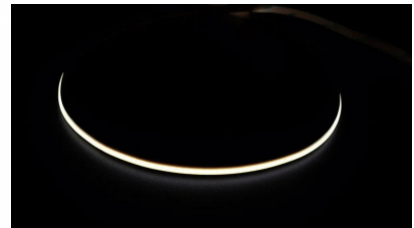

LED strip REVAL BULB COB 528LED/m 1m 24V 13W 1100lm 180° IP65 940

Product code 17518

Brand [REVAL BULB](#)
Supply voltage 24V
Output 13W
Maximum output 13W/1m
Luminous flux 1100lumens
Luminaire's efficiency lm79 85W
Correlated colour temperature pure white 4000K
Lens angle 180
Source of light SANAN LED
Cri 90
Sdcm - macadam ellipses 3
Protection class IP65
Lifespan 50000h
Height 2.2mm
Width 8.0mm
Length 1000.0mm
Work environment indoor use
Certificates CE, RoHS
Warranty 5 years

COB LED strip for different indoor spaces. The LEDs on the strip are not distinguishable, light appears as a uniform line. Therefore there is no direct need for profile covers! This COB strip can be cut at any interval and is easy to install even for first-time users! For quick installation, the strip has an adhesive 3M tape on the back. The color rendering index (CRI90) of the LED strip is very high, ensuring highly accurate color rendering in the room. The specified price is for 1 meter of the strip. You can trust our products, as we sell hundreds of meters of LED strips every day! Send us an inquiry, and we will make you an offer!