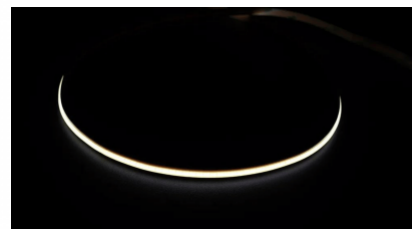

LED strip REVAL BULB COB 528LED/m 1m 24V 13W 1100lm 180° IP65 930

Product code 17517

Brand [REVAL BULB](#)
Supply voltage 24V
Output 13W
Maximum output 13W/1m
Luminous flux 1100lumens
Luminaire's efficiency lm79 85W
Correlated colour temperature warm white 3000K
Lens angle 180
Source of light SANAN LED
Cri 90
Sdcm - macadam ellipses 3
Protection class IP65
Lifespan 50000h
Height 2.2mm
Width 8.0mm
Length 1000.0mm
Work environment indoor use
Certificates CE, RoHS
Warranty 5 years

COB LED strip for different indoor spaces. The LEDs on the strip are not distinguishable, light appears as a uniform line. Therefore there is no direct need for profile covers! This COB strip can be cut at any interval and is easy to install even for first-time users! For quick installation, the strip has an adhesive 3M tape on the back. The color rendering index (CRI90) of the LED strip is very high, ensuring highly accurate color rendering in the room. The specified price is for 1 meter of the strip. You can trust our products, as we sell hundreds of meters of LED strips every day! Send us an inquiry, and we will make you an offer!