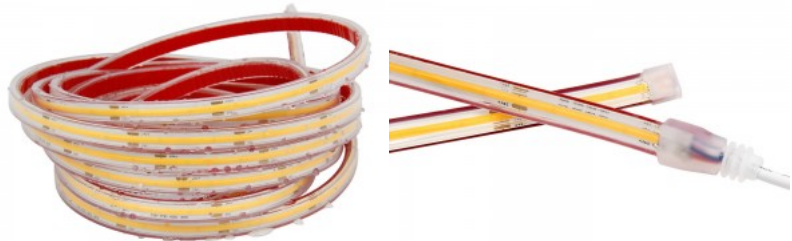

LED strip REVAL BULB COB 5m in silicone 24V 10W 900lm 180° IP67 927

Product code 17764

Brand [REVAL BULB](#)
Supply voltage 24V
Output 10W
Maximum output 10W/1m
Luminous flux 900lumens
Luminaire's efficiency lm79 90W
Correlated colour temperature warm white 2700K
Lens angle 180
Cri 90
Sdcm - macadam ellipses 3
Protection class IP67
Lifespan 50000h
Llmf tm21 L80B10 @25°C 50.000h
Height 5.2mm
Width 10.0mm
Minimum length 50.0mm
Length 5000.0mm
Work environment indoor use
Operation temperature -20 - +70°C
Certificates CE
Warranty 5 years

The LEDs are not separable, the light spreads as a uniform line - no need for profile cover! This IP67-rated LED strip is suitable for creating a cozy atmosphere in dry indoor spaces. A popular choice, for example, as bedroom or studio lighting decoration. The color rendering index (CRI) of the LED strip is very high (CRI90), ensuring that the light beam does not distort the color fidelity in the room. Easy to install even for first-time users! The specified price is for a 5-meter strip (1 roll). You can trust our products because we sell hundreds of meters of LED strips every day! Send us an inquiry, and we will provide you with an offer!