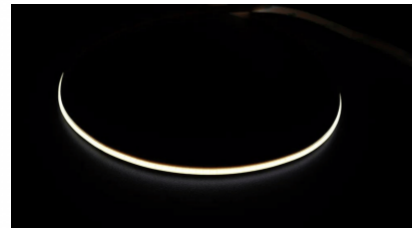

LED strip REVAL BULB COB 528LED/m 1m 24V 13W 1100lm 180° IP65 940

Product code 17518

Brand [REVAL BULB](#)

Supply voltage 24V

Output 13W

Maximum output 13W/1m

Luminous flux 1100lumens

Luminaire's efficiency lm79 85W

Correlated colour temperature pure white 4000K

Lens angle 180

Source of light SANAN LED

Cri 90

Sdcm - macadam ellipses 3

Protection class IP65

Lifespan 50000h

Height 2.2mm

Width 8.0mm

Length 1000.0mm

Work environment indoor use

Certificates CE, RoHS

Warranty 5 years

COB LED strip for different indoor spaces. The LEDs on the strip are not distinguishable, light appears as a uniform line. Therefore there is no direct need for profile covers! This COB strip can be cut at any interval and is easy to install even for first-time users! For quick installation, the strip has an adhesive 3M tape on the back. The color rendering index (CRI90) of the LED strip is very high, ensuring highly accurate color rendering in the room. The specified price is for 1 meter of the strip. You can trust our products, as we sell hundreds of meters of LED strips every day! Send us an inquiry, and we will make you an offer!