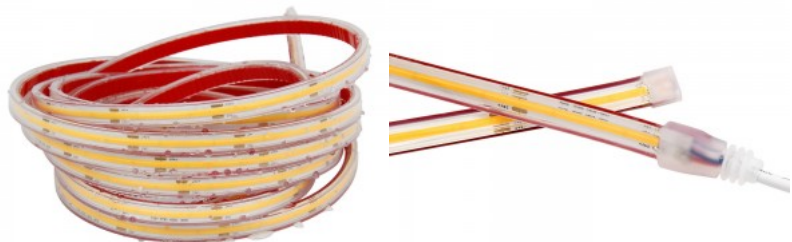

LED strip REVAL BULB COB 5m in silicone 24V 10W 1125lm 180° IP67 965

Product code 17613

Brand [REVAL BULB](#)

Supply voltage 24V

Output 10W

Maximum output 10W/1m

Luminous flux 1125lumens

Luminaire's efficiency lm79 113W

Correlated colour temperature cold
white 6500K

Lens angle 180

Cri 90

Sdcm - macadam ellipses 3

Protection class IP67

Lifespan 50000h

Llmf tm21 L80B10 @25°C 50.000h

Height 2.5mm

Width 10.0mm

Minimum length 50.0mm

Length 5000.0mm

Work environment indoor use

Operation temperature -20 - +70°C

Certificates CE

Warranty 5 years

The LEDs are not separable, the light spreads as a uniform line - no need for profile cover! This IP67-rated LED strip is suitable for creating a cozy atmosphere in dry indoor spaces. A popular choice, for example, as bedroom or studio lighting decoration. The color rendering index (CRI) of the LED strip is very high (CRI90), ensuring that the light beam does not distort the color fidelity in the room. Easy to install even for first-time users! The specified price is for a 5-meter strip (1 roll). You can trust our products because we sell hundreds of meters of LED strips every day! Send us an inquiry, and we will provide you with an offer!