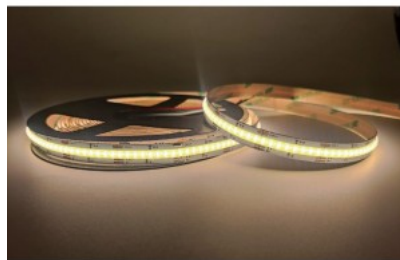

Width 10.0mm

Minimum length 26.3mm

Length 1000.0mm

Work environment indoor use

Operation temperature -20° - +45°C

Certificates UL, CE

Warranty 5 years

REVAL BULB LED strip, which is easy to install even for first-time users! The strip has a self-adhesive back, which makes installation particularly convenient. This LED strip, with an IP20 protection class, is suitable for creating a cozy atmosphere in dry indoor spaces. A popular choice in various lighting projects, including home and business environments, stages, performances, and other events. Improve the quality of light in your everyday life and choose a top-notch lighting solution from [the LED house product range!](#)