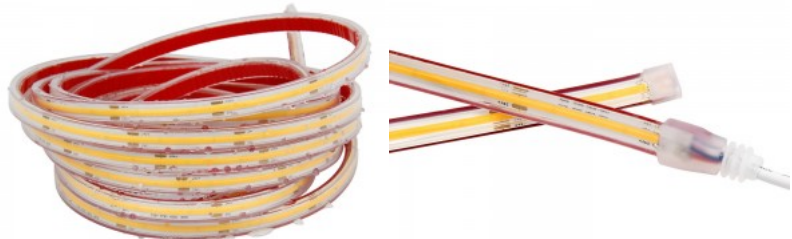

LED strip REVAL BULB COB 5m in silicone 24V 10W 1140lm 170° IP67 940

Product code 16773

Brand [REVAL BULB](#)

Supply voltage 24V

Output 10W

Maximum output 10W/1m

Luminous flux 1140lumens

Luminaire's efficiency lm79 114W

Correlated colour temperature pure white 4000K

Lens angle 170

Cri 90

Sdcm - macadam ellipses 3

Protection class IP67

Lifespan 50000h

Llmf tm21 L80B10 @25°C 50.000h

Height 2.5mm

Width 12.0mm

Minimum length 50.0mm

Length 5000.0mm

Work environment indoor use

Operation temperature -20 - +70°C

Certificates CE

Warranty 5 years

The LEDs are not separable, the light spreads as a uniform line - no need for profile cover! This IP67-rated LED strip is suitable for creating a cozy atmosphere in dry indoor spaces. A popular choice, for example, as bedroom or studio lighting decoration. The color rendering index (CRI) of the LED strip is very high (CRI90), ensuring that the light beam does not distort the color fidelity in the room. Easy to install even for first-time users! The specified price is for a 5-meter strip (1 roll). You can trust our products because we sell hundreds of meters of LED strips every day! Send us an inquiry, and we will provide you with an offer!