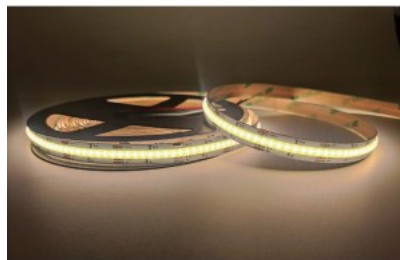

LED strip REVAL BULB COB 608LED 1m 24V 16W 2100lm CRI90 180° IP20 2700K-6000K warm + cold white

Product code 17650

Brand [REVAL BULB](#)
Supply voltage 24V
Output 16W
Maximum output 16W/1m
Luminous flux 2100lumens
Luminaire's efficiency lm79 131W
Correlated colour temperature warm + cold white 2700K-6000K
Lens angle 180
Cri 90
Sdcm - macadam ellipses 3
Protection class IP20
Lifespan 50000h
Height 2.2mm
Width 10.0mm
Minimum length 26.3mm
Length 1000.0mm
Work environment indoor use
Operation temperature -20° - +45°C
Certificates UL, CE
Warranty 5 years

REVAL BULB LED strip, which is easy to install even for first-time users! The strip has a self-adhesive back, which makes installation particularly convenient. This LED strip, with an IP20 protection class, is suitable for creating a cozy atmosphere in dry indoor spaces. A popular choice in various lighting projects, including home and business environments, stages, performances, and other events. Improve the quality of light in your everyday life and choose a top-notch lighting solution from [the LED house product range!](#)