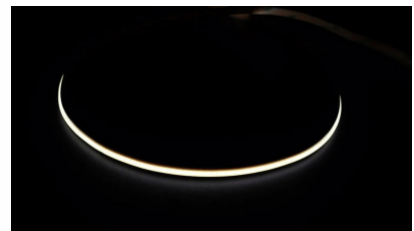

LED strip REVAL BULB COB 528LED/m 5m roll 24V 13W 1150lm 180° IP65 960

Product code 23066

Brand [REVAL BULB](#)
Supply voltage 24V
Output 13W
Maximum output 13W/1m
Luminous flux 1150lumens
Luminaire's efficiency lm79 88W
Correlated colour temperature cold white 6000K
Lens angle 180
Source of light SANAN LED
Cri 90
Sdcm - macadam ellipses 3
Protection class IP65
Lifespan 50000h
Llmf tm21 L80B10 @25°C 50.000h
Height 2.2mm
Width 8.0mm
Length 1000.0mm
Work environment indoor use
Certificates CE, RoHS
Warranty 5 years

COB LED strip for different indoor spaces. The LEDs on the strip are not distinguishable, light appears as a uniform line. Therefore there is no direct need for profile covers! This COB strip can be cut at any interval and is easy to install even for first-time users! For quick installation, the strip has an adhesive 3M tape on the back. The color rendering index (CRI90) of the LED strip is very high, ensuring highly accurate color rendering in the room. The specified price is for 1 meter of the strip. You can trust our products, as we sell hundreds of meters of LED strips every day! Send us an inquiry, and we will make you an offer!