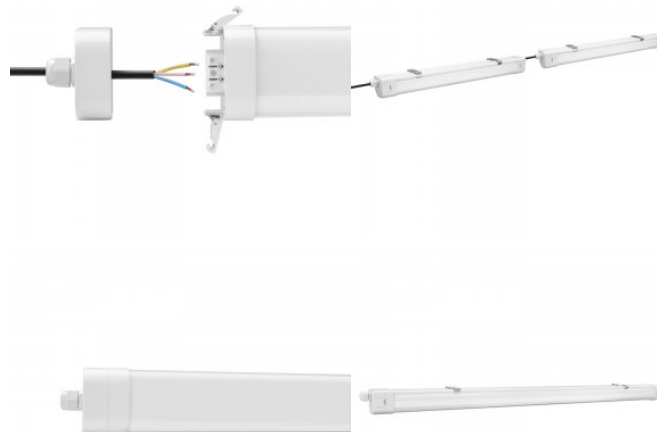

Industrial light Prolumen TP LINK 600 white 230V 20W 2800lm 120° IP65 840

Product code 14717

Brand [Prolumen](#)
Supply voltage 230V
Power factor 0.90
Output 20W
Maximum output 20W/1m
Luminous flux 2800lumens
Luminaire's efficiency lm79 140W
Correlated colour temperature pure white 4000K
Lens angle 120
Source of light [BRIDGELUX LED](#)
Cri 80
Lor 80
Sdcm - macadam ellipses 6
Protection class IP65
Lifespan 50000h
Llmf tm21 L80B10 @25°C 50.000h
Height 64.0mm
Width 74.0mm
Length 659.0mm
Weight 800 g
Package weight 132 g
Casing colour white
Casing material aluminium + plastic
Polishing matt
Power supply OSRAM
Impact resistance IK08
Work environment indoor / outdoor use
Operation temperature -20° +40°C
Certificates CE, D, F
Warranty 5 years

LED industrial luminaire, suitable for use in workshops, warehouses, corridors, under roofs, garages, etc. In workspaces, LED lighting is an excellent choice: it provides bright and ergonomic lighting, which helps maintain employees' focus and productivity. Reliability is ensured by the OSRAM power supply unit and a 5-year warranty. If the luminaire fails within 5 years, we will replace it with a new one! Very easy and quick installation: The luminaire fits between two clips, which are fastened with two screws. On average, installation takes less than 3 minutes! IP65 protection class ensures strong waterproofness of the luminaire and allows it to be used in outdoor conditions, where it may even be under direct water pressure. Illuminate your world with the help of LED House professionals - check out our portfolio of projects [here!](#)