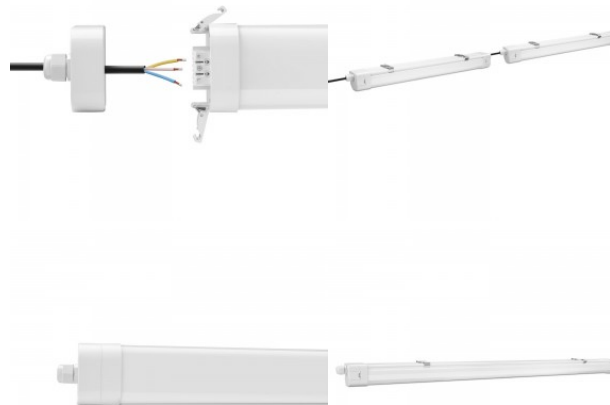

Product code 15705

Brand [Prolumen](#)
Supply voltage 230V
Power factor 0.90
Output 40W
Maximum output 40W/1m
Luminous flux 5600lumens
Luminaire's efficiency lm79 140W
Correlated colour temperature pure white 4000K
Lens angle 120
Source of light [BRIDGELUX LED](#)
Cri 80
Lor 80
Sdcm - macadam ellipses 6
Protection class IP65
Lifespan 50000h
Lmf tm21 L80B10 @25°C 50.000h
Height 65.0mm
Width 74.0mm
Length 1221.0mm
In package 1pc
In box 6pcs
Casing colour white
Casing material aluminium + plastic
Polishing matt
Power supply [TRIDONIC](#)
Impact resistance IK08
Work environment indoor / outdoor use
Operation temperature -20° +40°C
Certificates CE, D, F
Warranty 5 years

LED industrial luminaire, suitable for use in workshops, warehouses, corridors, under roofs, garages, etc. In workspaces, LED lighting is an excellent choice: it provides bright and ergonomic lighting, which helps maintain employees' focus and productivity. Reliability is ensured by the OSRAM power supply unit and a 5-year warranty. If the luminaire fails within 5 years, we will replace it with a new one! Very easy and quick installation: The luminaire fits between two clips, which are fastened with two screws. On average, installation takes less than 3 minutes! IP65 protection class ensures strong waterproofness of the luminaire and allows it to be used in outdoor conditions, where it may even be under direct water pressure. Illuminate your world with the help of LED House professionals - check out our portfolio of projects [here!](#)

Industrial light Prolumen TP LINK 1200 white 230V 40W