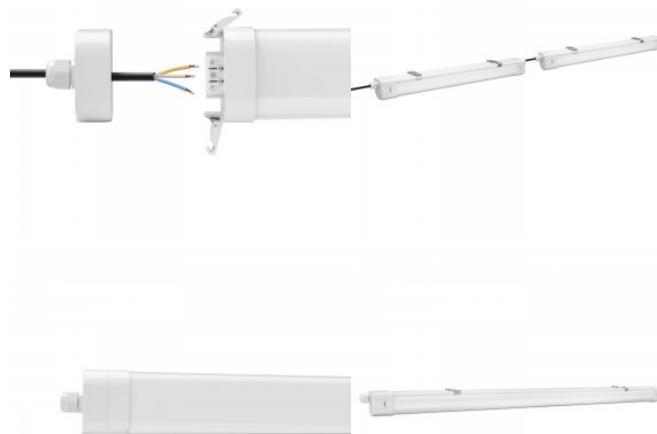

Industrial light Prolumen TP LINK 1500 white 230V 60W 8400lm 120° IP65 830

Product code 18168

Brand [Prolumen](#)
Supply voltage 230V
Power factor 0.95
Output 60W
Maximum output 60W/1m
Luminous flux 8400lumens
Luminaire's efficiency lm79 140W
Correlated colour temperature warm white 3000K
Lens angle 120
Source of light [BRIDGELUX LED](#)
Cri 80
Lor 80
Sdcm - macadam ellipses 6
Protection class IP65
Lifespan 50000h
Llmf tm21 L80B10 @25°C 50.000h
Height 65.0mm
Width 74.0mm
Length 1221.0mm
In package 1pc
In box 6pcs
Casing colour white
Casing material aluminium + plastic
Polishing matt
Power supply [TRIDONIC](#)
Impact resistance IK08
Work environment indoor / outdoor use
Operation temperature -20° +40°C
Certificates CE, D, F
Warranty 5 years

LED industrial luminaire, suitable for use in workshops, warehouses, corridors, under roofs, garages, etc. In workspaces, LED lighting is an excellent choice: it provides bright and ergonomic lighting, which helps maintain employees' focus and productivity. Reliability is ensured by the OSRAM power supply unit and a 5-year warranty. If the luminaire fails within 5 years, we will replace it with a new one! Very easy and quick installation: The luminaire fits between two clips, which are fastened with two screws. On average, installation takes less than 3 minutes! IP65 protection class ensures strong waterproofness of the luminaire and allows it to be used in outdoor conditions, where it may even be under direct water pressure. Illuminate your world with the help of LED House professionals - check out our portfolio of projects [here!](#)