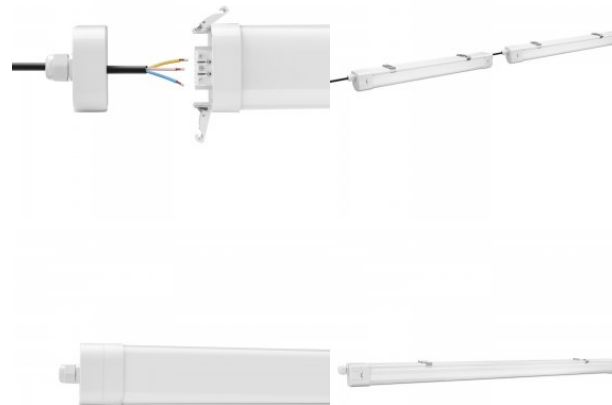

Product code 15705

Brand [Prolumen](#)
Supply voltage 230V
Power factor 0.90
Output 40W
Maximum output 40W/1m
Luminous flux 5600lumens
Luminaire's efficiency lm79 140W
Correlated colour temperature pure white 4000K
Lens angle 120
Source of light [BRIDGELUX LED](#)
Cri 80
Lor 80
Sdcm - macadam ellipses 6
Protection class IP65
Lifespan 50000h
Lmf tm21 L80B10 @25°C 50.000h
Height 65.0mm
Width 74.0mm
Length 1221.0mm
In package 1pc
In box 6pcs
Casing colour white
Casing material aluminium + plastic
Polishing matt
Power supply [TRIDONIC](#)
Impact resistance IK08
Work environment indoor / outdoor use
Operation temperature -20° +40°C
Certificates CE, D, F
Warranty 5 years

LED industrial luminaire, suitable for use in workshops, warehouses, corridors, under roofs, garages, etc. In workspaces, LED lighting is an excellent choice: it provides bright and ergonomic lighting, which helps maintain employees' focus and productivity. Reliability is ensured by the OSRAM power supply unit and a 5-year warranty. If the luminaire fails within 5 years, we will replace it with a new one! Very easy and quick installation: The luminaire fits between two clips, which are fastened with two screws. On average, installation takes less than 3 minutes! IP65 protection class ensures strong waterproofness of the luminaire and allows it to be used in outdoor conditions, where it may even be under direct water pressure. Illuminate your world with the help of LED House professionals - check out our portfolio of projects [here!](#)

Industrial light Prolumen TP LINK 1200 white 230V 40W