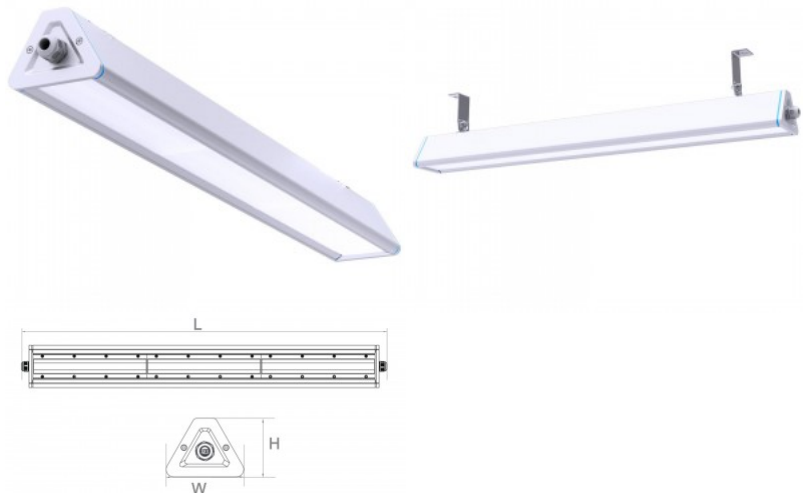

Casing material aluminium

Polishing matt

Impact resistance IK08

Work environment indoor use

Operation temperature -40 - +65°C

Certificates CE, RoHS, D

Warranty 5 years

A top-tier LED industrial light that saves you time on maintenance while illuminating spaces more efficiently than many others. The Hemera industrial light has a unique triangular housing design. Smooth surface, no dust, and no water accumulation. The strip mining lamp uses a special lens and PCB design to achieve a unique linear lighting effect. This not only enhances the aesthetics of lighting and improves light distribution efficiency but also reduces glare.