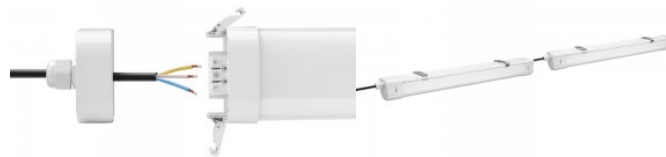

Industrial light Prolumen TP LINK 1500 30-60W 230V 60W 8400lm 120° IP65 840

Product code 15735

Brand [Prolumen](#)
Supply voltage 230V
Power factor 0.95
Output 60W
Maximum output 60W/1m
Luminous flux 8400lumens
Luminaire's efficiency lm79 140W
Correlated colour temperature pure white 4000K
Lens angle 120
Source of light [BRIDGELUX LED](#)
Cri 80
Lor 80
Sdcm - macadam ellipses 6
Protection class IP65
Lifespan 50000h
Llmf tm21 L80B10 @25°C 50.000h
Height 65.0mm
Width 74.0mm
Length 1502.0mm
In package 1pc
In box 6pcs
Casing material aluminium + plastic
Polishing matt
Power supply OSRAM
Impact resistance IK08
Work environment indoor / outdoor use
Operation temperature -20° +40°C
Certificates CE, D, F
Warranty 5 years

LED industrial luminaire, suitable for use in workshops, warehouses, corridors, under roofs, garages, etc. In workspaces, LED lighting is an excellent choice: it provides bright and ergonomic lighting, which helps maintain employees' focus and productivity. Reliability is ensured by the OSRAM power supply unit and a 5-year warranty. If the luminaire fails within 5 years, we will replace it with a new one! Very easy and quick installation: The luminaire fits between two clips, which are fastened with two screws. On average, installation takes less than 3 minutes! IP65 protection class ensures strong waterproofness of the luminaire and allows it to be used in outdoor conditions, where it may even be under direct water pressure. Illuminate your world with the help of LED House professionals - check out our portfolio of projects [here!](#)