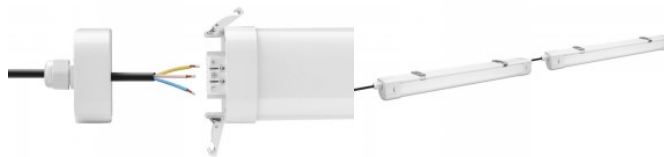

Industrial light Prolumen TP LINK 1500 230V 45W 6300lm 120° IP65 840

Product code 18150

Brand [Prolumen](#)
Supply voltage 230V
Power factor 0.95
Output 45W
Maximum output 45W/1m
Luminous flux 6300lumens
Luminaire's efficiency lm79 140W
Correlated colour temperature pure white 4000K
Lens angle 120
Source of light [BRIDGELUX LED](#)
Cri 80
Lor 80
Sdcm - macadam ellipses 6
Protection class IP65
Lifespan 50000h
Llmf tm21 L80B10 @25°C 50.000h
Height 65.0mm
Width 74.0mm
Length 1502.0mm
In package 1pc
In box 6pcs
Casing material aluminium + plastic
Polishing matt
Power supply [TRIDONIC](#)
Impact resistance IK08
Work environment indoor / outdoor use
Operation temperature -20° +40°C
Certificates CE, D, F
Warranty 5 years

LED industrial luminaire, suitable for use in workshops, warehouses, corridors, under roofs, garages, etc. In workspaces, LED lighting is an excellent choice: it provides bright and ergonomic lighting, which helps maintain employees' focus and productivity. Reliability is ensured by the OSRAM power supply unit and a 5-year warranty. If the luminaire fails within 5 years, we will replace it with a new one! Very easy and quick installation: The luminaire fits between two clips, which are fastened with two screws. On average, installation takes less than 3 minutes! IP65 protection class ensures strong waterproofness of the luminaire and allows it to be used in outdoor conditions, where it may even be under direct water pressure. Illuminate your world with the help of LED House professionals - check out our portfolio of projects [here!](#)