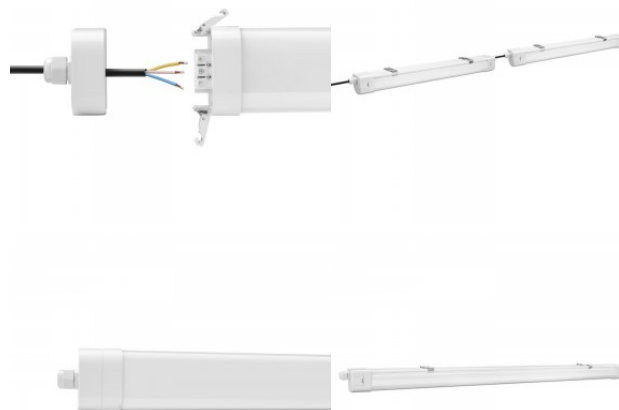

Industrial light Prolumen TP LINK 600 white 230V 20W 2800lm 120° IP65 DALI 840

Product code 18169 DALI dimmable

Brand [Prolumen](#)
Supply voltage 230V
Power factor 0.90
Dimmable DALI
Output 20W
Maximum output 20W/1m
Luminous flux 2800lumens
Luminaire's efficiency lm79 140W
Correlated colour temperature pure white 4000K
Lens angle 120
Source of light [BRIDGELUX LED](#)
Cri 80
Lor 80
Sdcm - macadam ellipses 6
Protection class IP65
Lifespan 50000h
Llmf tm21 L80B10 @25°C 50.000h
Height 64.0mm
Width 74.0mm
Length 659.0mm
Weight 800 g
Package weight 132 g
Casing colour white
Casing material aluminium + plastic
Polishing matt
Power supply OSRAM
Impact resistance IK08
Work environment indoor / outdoor use
Operation temperature -20° +40°C
Certificates CE, D, F
Warranty 5 years

LED industrial luminaire, suitable for use in workshops, warehouses, corridors, under roofs, garages, etc. In workspaces, LED lighting is an excellent choice: it provides bright and ergonomic lighting, which helps maintain employees' focus and productivity. Reliability is ensured by the OSRAM power supply unit and a 5-year warranty. If the luminaire fails within 5 years, we will replace it with a new one! Very easy and quick installation: The luminaire fits between two clips, which are fastened with two screws. On average, installation takes less than 3 minutes! IP65 protection class ensures strong waterproofness of the luminaire and allows it to be used in outdoor conditions, where it may even be under direct water pressure. Illuminate your world with the help of LED House professionals - check out our portfolio of projects [here!](#)