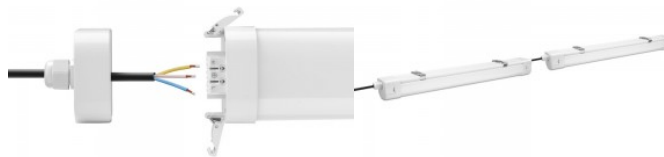

Industrial light Prolumen TP LINK 1500 30-60W 230V 60W 8400lm 120° IP65 840

Product code 15735

Brand [Prolumen](#)
Supply voltage 230V
Power factor 0.95
Output 60W
Maximum output 60W/1m
Luminous flux 8400lumens
Luminaire's efficiency lm79 140W
Correlated colour temperature pure white 4000K
Lens angle 120
Source of light [BRIDGELUX LED](#)
Cri 80
Lor 80
Sdcm - macadam ellipses 6
Protection class IP65
Lifespan 50000h
Llmf tm21 L80B10 @25°C 50.000h
Height 65.0mm
Width 74.0mm
Length 1502.0mm
In package 1pc
In box 6pcs
Casing material aluminium + plastic
Polishing matt
Power supply OSRAM
Impact resistance IK08
Work environment indoor / outdoor use
Operation temperature -20° +40°C
Certificates CE, D, F
Warranty 5 years

LED industrial luminaire, suitable for use in workshops, warehouses, corridors, under roofs, garages, etc. In workspaces, LED lighting is an excellent choice: it provides bright and ergonomic lighting, which helps maintain employees' focus and productivity. Reliability is ensured by the OSRAM power supply unit and a 5-year warranty. If the luminaire fails within 5 years, we will replace it with a new one! Very easy and quick installation: The luminaire fits between two clips, which are fastened with two screws. On average, installation takes less than 3 minutes! IP65 protection class ensures strong waterproofness of the luminaire and allows it to be used in outdoor conditions, where it may even be under direct water pressure. Illuminate your world with the help of LED House professionals - check out our portfolio of projects [here!](#)