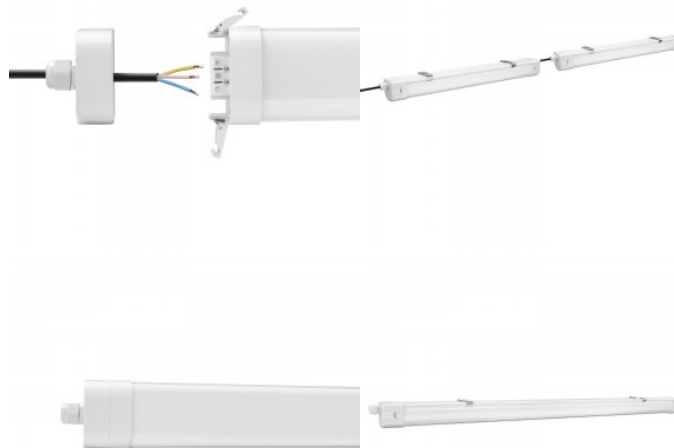

5600lm CRI80 120° IP65 3000K, 4000K, 5000K 3CCT

Product code 17603

Brand [Prolumen](#)
Supply voltage 230V
Power factor 0.90
Output 40W
Maximum output 40W/1m
Luminous flux 5600lumens
Luminaire's efficiency lm79 140W
Correlated colour temperature 3CCT
3000K, 4000K, 5000K
Lens angle 120
Source of light [BRIDGELUX LED](#)
Cri 80
Lor 80
Sdcm - macadam ellipses 6
Protection class IP65
Lifespan 50000h
Llmf tm21 L80B10 @25°C 50.000h
Height 65.0mm
Width 74.0mm
Length 1221.0mm
In package 1pc
In box 6pcs
Casing colour white
Casing material aluminium + plastic
Polishing matt
Power supply [TRIDONIC](#)
Impact resistance IK08
Work environment indoor / outdoor
use
Operation temperature -20° +40°C
Certificates CE, D, F
Warranty 5 years

LED industrial luminaire, suitable for use in workshops, warehouses, corridors, under roofs, garages, etc. In workspaces, LED lighting is an excellent choice: it provides bright and ergonomic lighting, which helps maintain employees' focus and productivity. Reliability is ensured by the OSRAM power supply unit and a 5-year warranty. If the luminaire fails within 5 years, we will replace it with a new one! Very easy and quick installation: The luminaire fits between two clips, which are fastened with two screws. On average, installation takes less than 3 minutes! IP65 protection class ensures strong waterproofness of the luminaire and allows it to be used in outdoor conditions, where it may even be under direct water pressure. Illuminate your world with the help of LED House professionals - check out our portfolio of projects [here!](#)