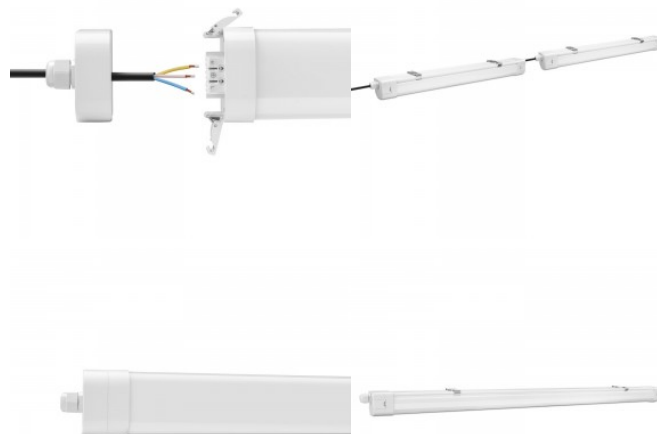

Industrial light Prolumen TP LINK 600 white 230V 20W 2800lm 120° IP65 840

Product code 14717

Brand [Prolumen](#)
Supply voltage 230V
Power factor 0.90
Output 20W
Maximum output 20W/1m
Luminous flux 2800lumens
Luminaire's efficiency lm79 140W
Correlated colour temperature pure white 4000K
Lens angle 120
Source of light [BRIDGELUX LED](#)
Cri 80
Lor 80
Sdcm - macadam ellipses 6
Protection class IP65
Lifespan 50000h
Llmf tm21 L80B10 @25°C 50.000h
Height 64.0mm
Width 74.0mm
Length 659.0mm
Weight 800 g
Package weight 132 g
Casing colour white
Casing material aluminium + plastic
Polishing matt
Power supply OSRAM
Impact resistance IK08
Work environment indoor / outdoor use
Operation temperature -20° +40°C
Certificates CE, D, F
Warranty 5 years

LED industrial luminaire, suitable for use in workshops, warehouses, corridors, under roofs, garages, etc. In workspaces, LED lighting is an excellent choice: it provides bright and ergonomic lighting, which helps maintain employees' focus and productivity. Reliability is ensured by the OSRAM power supply unit and a 5-year warranty. If the luminaire fails within 5 years, we will replace it with a new one! Very easy and quick installation: The luminaire fits between two clips, which are fastened with two screws. On average, installation takes less than 3 minutes! IP65 protection class ensures strong waterproofness of the luminaire and allows it to be used in outdoor conditions, where it may even be under direct water pressure. Illuminate your world with the help of LED House professionals - check out our portfolio of projects [here!](#)