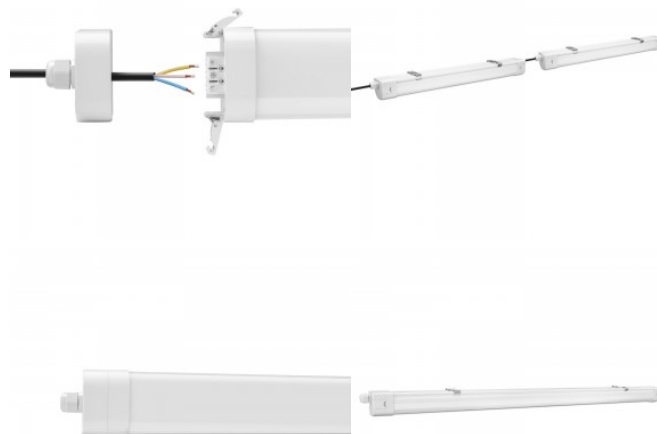

Industrial light Prolumen TP LINK 1200 with motion sensor white 230V 40W 5600lm 120° IP65 840

Product code 18310

Brand [Prolumen](#)
Supply voltage 230V
Power factor 0.90
Output 40W
Maximum output 40W/1m
Luminous flux 5600lumens
Luminaire's efficiency lm79 140W
Correlated colour temperature pure white 4000K
Lens angle 120
Source of light [BRIDGELUX LED](#)
Cri 80
Lor 80
Sdcm - macadam ellipses 6
Protection class IP65
Lifespan 50000h
Llmf tm21 L80B10 @25°C 50.000h
Height 65.0mm
Width 74.0mm
Length 1221.0mm
In package 1pc
In box 6pcs
Casing colour white
Casing material aluminium + plastic
Polishing matt
Power supply [LIFUD](#)
Impact resistance IK08
Work environment indoor / outdoor use
Operation temperature -20° +40°C
Certificates CE, D, F
Warranty 5 years

LED industrial luminaire, suitable for use in workshops, warehouses, corridors, under roofs, garages, etc. In workspaces, LED lighting is an excellent choice: it provides bright and ergonomic lighting, which helps maintain employees' focus and productivity. Reliability is ensured by the OSRAM power supply unit and a 5-year warranty. If the luminaire fails within 5 years, we will replace it with a new one! Very easy and quick installation: The luminaire fits between two clips, which are fastened with two screws. On average, installation takes less than 3 minutes! IP65 protection class ensures strong waterproofness of the luminaire and allows it to be used in outdoor conditions, where it may even be under direct water pressure. Illuminate your world with the help of LED House professionals - check out our portfolio of projects [here!](#)