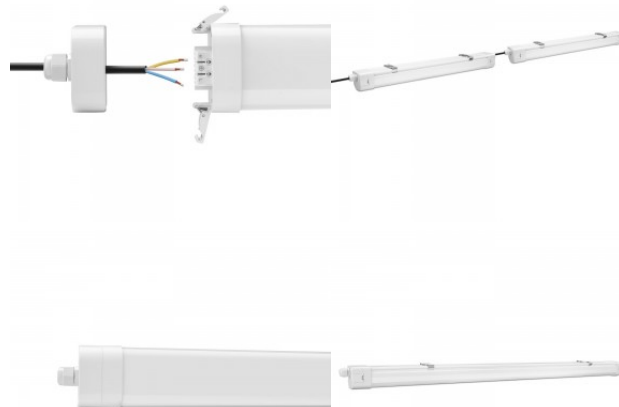

Industrial light Prolumen TP LINK 600 white 230V 20W 2800lm 120° IP65 DALI 840

Product code 18169 DALI dimmable

Brand [Prolumen](#)
Supply voltage 230V
Power factor 0.90
Dimmable DALI
Output 20W
Maximum output 20W/1m
Luminous flux 2800lumens
Luminaire's efficiency lm79 140W
Correlated colour temperature pure white 4000K
Lens angle 120
Source of light [BRIDGELUX LED](#)
Cri 80
Lor 80
Sdcm - macadam ellipses 6
Protection class IP65
Lifespan 50000h
Llmf tm21 L80B10 @25°C 50.000h
Height 64.0mm
Width 74.0mm
Length 659.0mm
Weight 800 g
Package weight 132 g
Casing colour white
Casing material aluminium + plastic
Polishing matt
Power supply OSRAM
Impact resistance IK08
Work environment indoor / outdoor use
Operation temperature -20° +40°C
Certificates CE, D, F
Warranty 5 years

LED industrial luminaire, suitable for use in workshops, warehouses, corridors, under roofs, garages, etc. In workspaces, LED lighting is an excellent choice: it provides bright and ergonomic lighting, which helps maintain employees' focus and productivity. Reliability is ensured by the OSRAM power supply unit and a 5-year warranty. If the luminaire fails within 5 years, we will replace it with a new one! Very easy and quick installation: The luminaire fits between two clips, which are fastened with two screws. On average, installation takes less than 3 minutes! IP65 protection class ensures strong waterproofness of the luminaire and allows it to be used in outdoor conditions, where it may even be under direct water pressure. Illuminate your world with the help of LED House professionals - check out our portfolio of projects [here!](#)