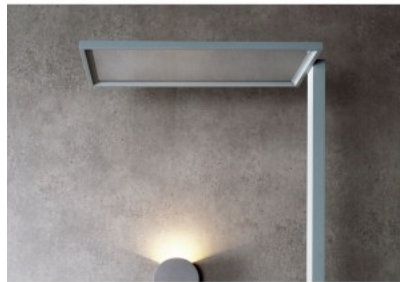

Floor lamp Deko-Light Office One Transparent silver 55W 6245lm CRI80 IP20 Sensor Dim

**Product code 20350 Sensor Dim
dimnable**

Brand [Deko-Light](#)
Dimmable Sensor Dim
Output 55W
Luminous flux 6245lumens
Luminaire's efficiency lm79 114W
Cri 80
Protection class IP20
Height 1950.0mm
Width 310.0mm
Length 610.0mm
Weight 11.9 kg
Package weight 11.64 kg
Casing colour silver
Casing material aluminium
Operation temperature -20 ~ 45°C