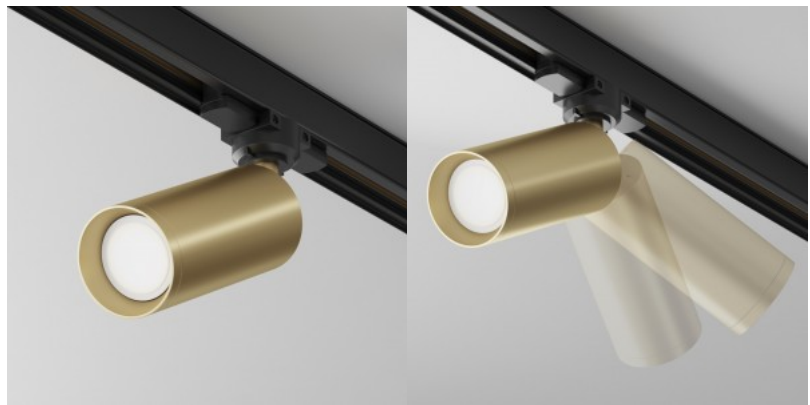

The Focus track luminaire is a stylish, practical solution for your lighting needs. It combines modern design with high quality to create a truly remarkable piece of lighting. Designed for installation on a three-phase track system, it can effectively light up a wide range of spaces. Its sleek and minimalist design seamlessly complements any interior. The luminaire is made of high-quality metal for durability and reliability. It uses GU10 bulbs (not included), making it easy to switch light sources. Energy-efficient bulbs help reduce power consumption. The product is covered by a 2-year warranty, and we offer technical support.