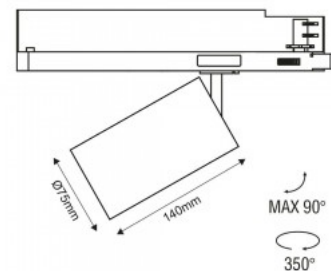

Track light Deko-Light Nihal Mini Dim white 15W 35° IP20 3000K warm white

Product code 20992

Brand [Deko-Light](#)

Output voltage 220-240V

Output 15W

Correlated colour temperature warm
white 3000K

Lens angle 35

Protection class IP20

Height 139.0mm

Width 102.0mm

Length 94.0mm

Diameter 60.0mm

Casing colour white

Casing material aluminium

No. of switches 15000pcs

Work environment indoor use

Operation temperature -5 kuni 40
°C°C

Warranty 2 years

Track light Karizma Luce Dea Juno M DTW casambi 1800K - 3000 K black / golden 230V 14W 850lm CRI90 40° IP20 CASAMBI 1800K - 3000K

**Product code 21108 CASAMBI
dimmable**

Brand [Karizma Luce](#)

Supply voltage 230V

Dimmable CASAMBI

Output 14W

Luminous flux 850lumens

Luminaire's efficiency lm79 61W

Correlated colour temperature 1800K
- 3000K

Lens angle 40

Cri 90

Protection class IP20

Height 140.0mm

Diameter 75.0mm

Casing colour black / golden

Casing material aluminium

Work environment indoor use

Warranty 5 years