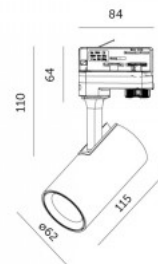

LED track light OPRAWA NEXTRACK S-LINE white 230V GU10 IP20

Product code 17953

Supply voltage 230V
Maximum output 35W/1m
Socket GU10
Protection class IP20
Height 115.0mm
Diameter 62.0mm
Weight 250g
In box 50pcs
Casing colour white
Casing material aluminum
Work environment indoor use
Warranty 3 years

Three-phase track system adapter for GU10 bulbs An adapter designed for a three-phase track system, operating on a 230V power supply. It is compatible exclusively with GU10 bulbs, providing a simple and efficient lighting solution. Light sources are not included, allowing you to select the bulb that best suits your needs. A reliable and practical choice for creating high-quality lighting!