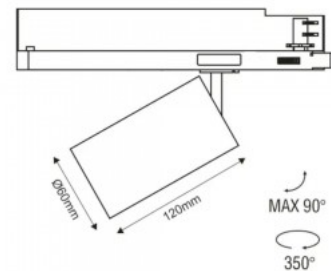

Track light Karizma Luce Dea Juno S on/off black / golden 230V 12W 1020lm 40° IP20 930

Product code 23160

Brand [Karizma Luce](#)

Supply voltage 230V

Output 12W

Maximum output 12W/1m

Luminous flux 1020lumens

Luminaire's efficiency lm79 85W

Correlated colour temperature warm
white 3000K

Lens angle 40°

Cri 90

Protection class IP20

Height 124.0mm

Diameter 60.0mm

Casing colour black / golden

Casing material aluminium

Work environment indoor use

Warranty 5 years

Track light Karizma Luce Diciotto track black 32W 2550lm 45° IP20 930

Product code 20673

Brand [Karizma Luce](#)

Output 32W

Luminous flux 2550lumens

Luminaire's efficiency lm79 80W

Correlated colour temperature warm
white 3000K

Lens angle 45°

Cri 90

Protection class IP20

Height 76.9mm

Width 506.5mm

Length 40.0mm

Casing colour black

Casing material aluminium

Work environment indoor use