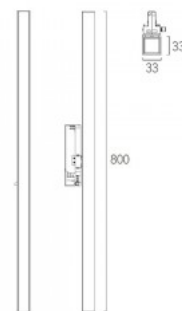

Track light Light4U Surt 1800lm-2150lm white 29W 15-60° 3000K warm white

Product code 22087

Brand [Light4U](#)
Output 29W
Correlated colour temperature warm
white 3000K
Lens angle 15-60
Height 225.0mm
Diameter 85.0mm
Casing colour white

Track light LINEAR L33 UGR17 black 230V 30W 2400lm 90° IP20 TRIAC 930

Product code 22277 TRIAC dimmable

Supply voltage 230V
Dimmable TRIAC
Output 30W
Maximum output 30W/1m
Rated current 750mA
Luminous flux 2400lumens
Luminaire's efficiency lm79 80W
Correlated colour temperature warm
white 3000K
Lens angle 90
Cri 90
Sdcm - macadam ellipses 3
Protection class IP20
Llmf tm21 L80B10 @25°C 50.000h
Height 33.0mm
Width 33.0mm
Length 800.0mm
Casing colour black
Casing material aluminium + plastic
Power supply [KGP](#)
Impact resistance IK02
Work environment indoor use

Unit:mm