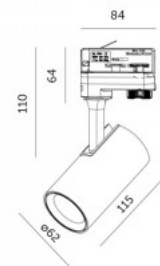

LED track light NEXTRACK S-LINE black 230V GU10 IP20

Product code 19412

Brand NEXTRACK
 Supply voltage 230V
 Maximum output 35W/1m
 Socket GU10
 Protection class IP20
 Height 115.0mm
 Diameter 62.0mm
 Weight 250g
 In box 50pcs
 Casing colour black
 Casing material aluminum
 Work environment indoor use
 Warranty 3 years