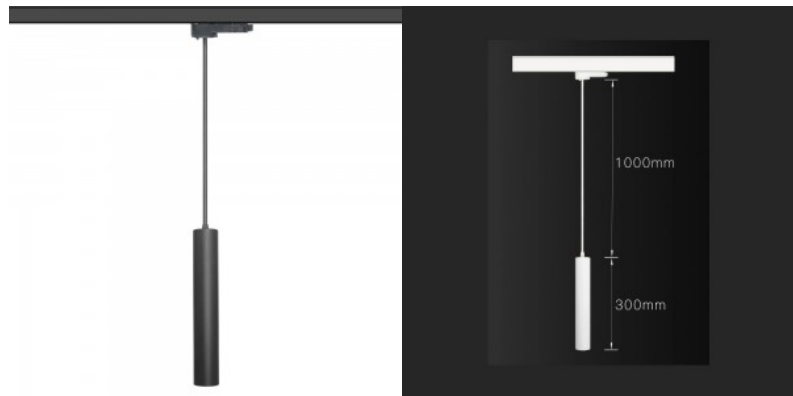

Product code 15775 TRIAC dimmable

Brand [PROLUMEN](#)
Supply voltage 230V
Power factor 0.80
Dimmable TRIAC
Output 6W
Luminous flux 600lumens
Luminaire's efficiency lm79 100W
Correlated colour temperature warm white 3000K
Lens angle 36
Cri 90
Sdcm - macadam ellipses 3
Protection class IP20
Height 300.0mm
Diameter 50.0mm
In package 1pc
In box 20pcs
Casing colour black
Certificates CE
Warranty 5 years

Stylish black LED pendant light. Suitable for indoor use. Cable length is 1m (dimensions shown in the picture). Its minimalist design blends perfectly into various interiors, whether at home, in the office, or in a business environment. We recommend this warm white light (3000K) fixture for both living spaces and work environments. With a color rendering index (CRI) of 90, this luminaire enhances color accuracy and details, making it an ideal choice for highlighting art, design elements, and interior spaces. This Bolton luminaire is suitable for indoor use only, with an IP20 protection rating. With TRIAC dimmers, the LED light can easily be adjusted for different lighting scenes, creating cozy light for intimate dinners or brighter light for work sessions. This LED track light attaches to a 3F track, which you can also find in the LED house product range. Enhance your everyday lighting quality and choose a top-notch lighting solution from the LED house product range!