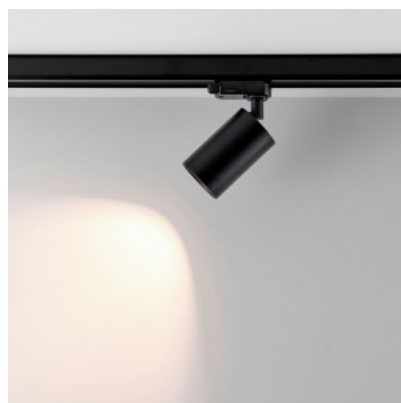

Product code 20199

Brand [Deko-Light](#)
Output voltage 220-240V
Lens angle 90
Socket GU10
Protection class IP20
Height 134.0mm
Diameter 60.0mm
In package 1pc
Casing colour black
Casing material aluminium
Work environment indoor use
Operation temperature -5 kuni 40 °C
Warranty 2 years