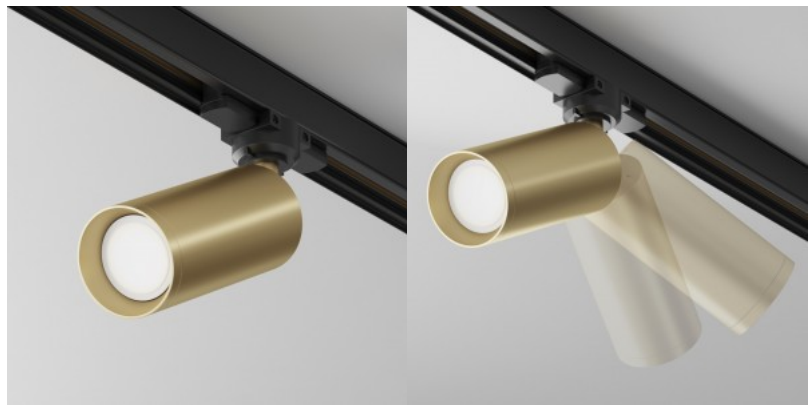

The Focus track luminaire is a stylish, practical solution for your lighting needs. It combines modern design with high quality to create a truly remarkable piece of lighting. Designed for installation on a three-phase track system, it can effectively light up a wide range of spaces. Its sleek and minimalist design seamlessly complements any interior. The luminaire is made of high-quality metal for durability and reliability. It uses GU10 bulbs (not included), making it easy to switch light sources. Energy-efficient bulbs help reduce power consumption. The product is covered by a 2-year warranty, and we offer technical support.