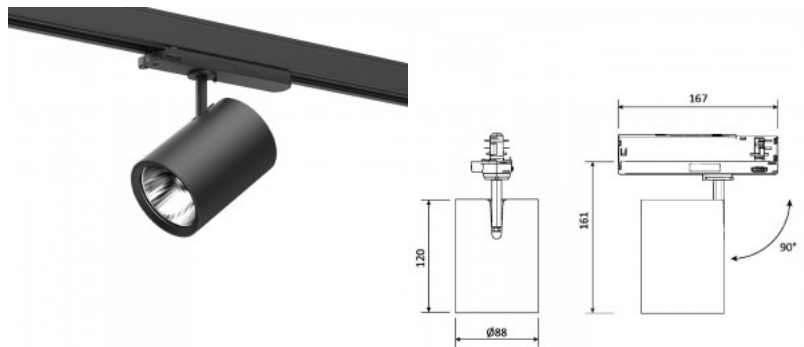

Track light Prolumen Arnsberg R HE black 230V 24.9W 3200lm 37° IP20 930

Product code 18194

Brand [Prolumen](#)
Supply voltage 230V
Power factor 0.90
Output 24.9W
Maximum output 24.9W/1m
Luminous flux 3200lumens
Luminaire's efficiency lm79 129W
Correlated colour temperature warm
white 3000K
Lens angle 37
Source of light [PHILIPS LED](#)
Cri 90
Sdcm - macadam ellipses 2
Protection class IP20
Lifespan 60000h
Llmf tm21 L80B10 @25°C 60.000h
Height 161.0mm
Diameter 88.0mm
Weight 730 g
In package 1pc
Casing colour black
Casing material aluminium
Power supply [KGP](#)
Work environment indoor use
Certificates CE
Warranty 5 years