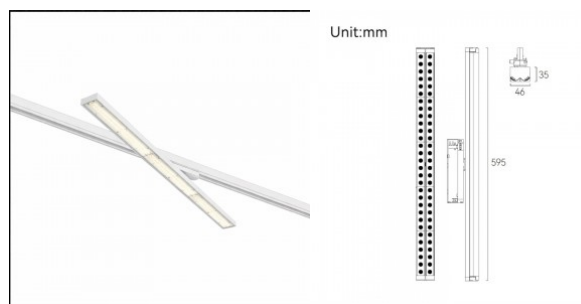

Track light LINEAR L51 UGR17 white 230V 40W 5000lm 80° IP20 TRIAC 940

Product code 22275 TRIAC dimmable

Supply voltage 230V
Dimmable TRIAC
Output 40W
Maximum output 40W/1m
Rated current 1050mA
Luminous flux 5000lumens
Luminaire's efficiency lm79 125W
Correlated colour temperature pure
white 4000K
Lens angle 80
Cri 90
Sdcm - macadam ellipses 3
Protection class IP20
Llmf tm21 L80B10 @25°C 50.000h
Height 35.0mm
Width 46.0mm
Length 595.0mm
Casing colour white
Casing material aluminium + plastic
Power supply [PHILIPS](#)
Impact resistance IK02
Work environment indoor use