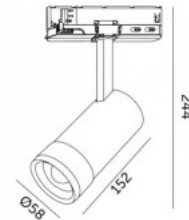

Track light NEXTRACK Vision Zoom black 230V 20W 1800lm CRI90 30-60° IP20 3000K, 4000K, 5000K 3CCT

Product code 22183

Brand NEXTRACK
Supply voltage 230V
Power factor 0.90
Output 20W
Maximum output 20W/1m
Luminous flux 1800lumens
Luminaire's efficiency lm79 90W
Correlated colour temperature 3CCT
3000K, 4000K, 5000K
Lens angle 30-60
Source of light CITIZEN LED
Cri 90
Sdcm - macadam ellipses 3
Protection class IP20
Lifespan 45000h
Height 244.0mm
Diameter 58.0mm
In package 1pc
In box 20pcs
Casing colour black
Casing material aluminium
No. of switches 20000pcs
Work environment indoor use
Operation temperature -20 ~ 45°C
Certificates CE
Warranty 5 years

robilux®

Track light Prolumen Bakewell black 230V 30W 3000lm 15° IP20 930