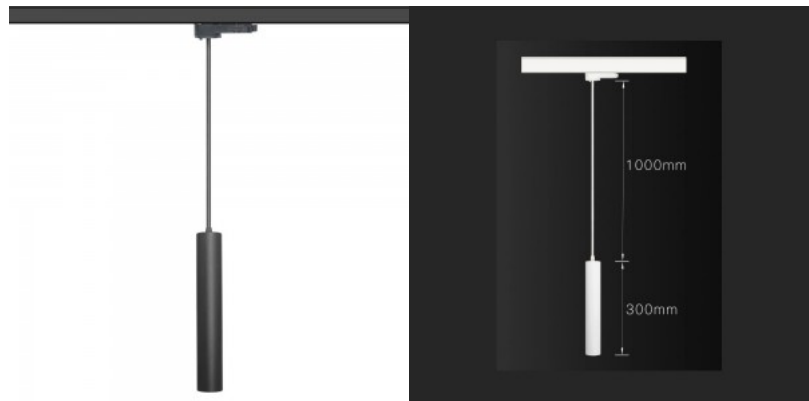

Diameter 50.0mm

In package 1pc

In box 20pcs

Casing colour black

Certificates CE

Warranty 5 years

Stylish black LED pendant light. Suitable for indoor use. Cable length is 1m (dimensions shown in the picture). Its minimalist design blends perfectly into various interiors, whether at home, in the office, or in a business environment. We recommend this warm white light (3000K) fixture for both living spaces and work environments. With a color rendering index (CRI) of 90, this luminaire enhances color accuracy and details, making it an ideal choice for highlighting art, design elements, and interior spaces. This Bolton luminaire is suitable for indoor use only, with an IP20 protection rating. With TRIAC dimmers, the LED light can easily be adjusted for different lighting scenes, creating cozy light for intimate dinners or brighter light for work sessions. This LED track light attaches to a 3F track, which you can also find in the LED house product range. Enhance your everyday lighting quality and choose a top-notch lighting solution from the LED house product range!