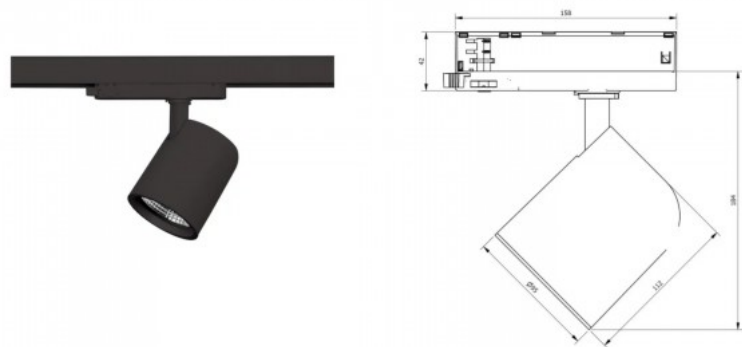

Track light Light4U Edda M HE black 31W 4150lm 45° IP20 DALI 940

Product code 22167 DALI dimmable

Brand [Light4U](#)
Dimmable DALI
Output 31W
Luminous flux 4150lumens
Luminaire's efficiency lm79 134W
Correlated colour temperature pure white 4000K
Lens angle 45
Cri 90
Protection class IP20
Lifespan 100000h
Height 184.0mm
Diameter 95.0mm
Casing colour black
Work environment indoor use
Warranty 5 years