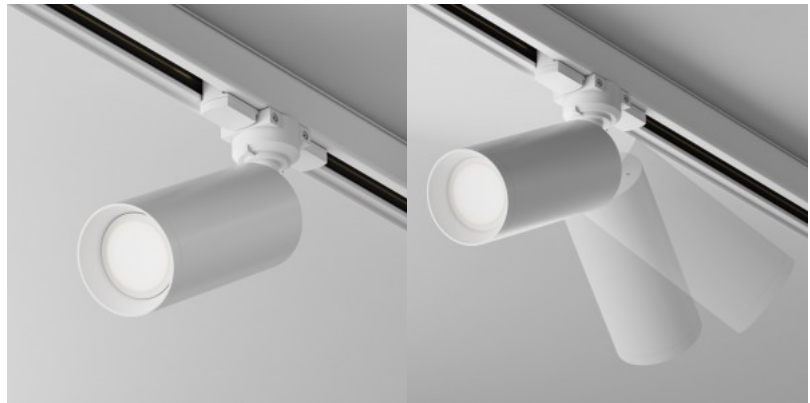

Track light Maytoni Focus Trinity white 230V GU10 IP20

Product code 20650

Brand Maytoni
Supply voltage 230V
Socket GU10
Protection class IP20
Height 235.0mm
Width 130.0mm
Diameter 60.0mm
Weight 330 g
Package weight 370 g
Casing colour white
Casing material aluminium
Work environment indoor use
Certificates CE
Warranty 2 years