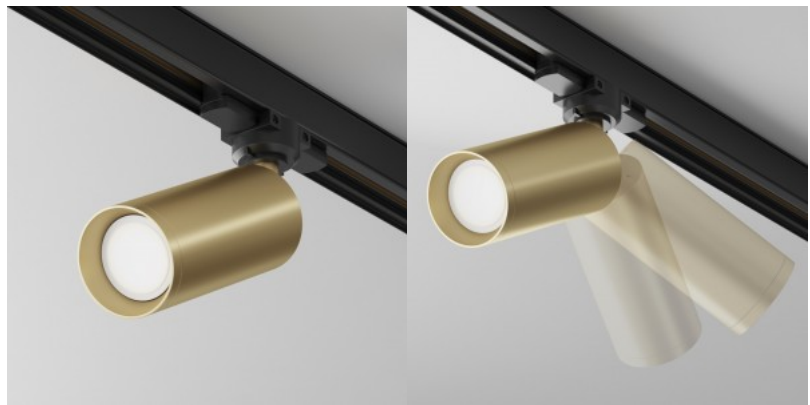

Track light Maytoni Focus Trinity black / golden 230V GU10 IP20

Product code 20648

Brand Maytoni
Supply voltage 230V
Socket GU10
Sdcm - macadam ellipses 3
Protection class IP20
Height 235.0mm
Width 130.0mm
Diameter 60.0mm
Weight 330 g
Package weight 370 g
Casing colour black / golden
Casing material aluminium
Work environment indoor use
Certificates CE
Warranty 2 years

The Focus track luminaire is a stylish, practical solution for your lighting needs. It combines modern design with high quality to create a truly remarkable piece of lighting. Designed for installation on a three-phase track system, it can effectively light up a wide range of spaces. Its sleek and minimalist design seamlessly complements any interior. The luminaire is made of high-quality metal for durability and reliability. It uses GU10 bulbs (not included), making it easy to switch light sources. Energy-efficient bulbs help reduce power consumption. The product is covered by a 2-year warranty, and we offer technical support.