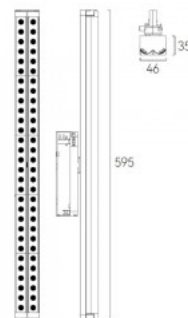

Track light **Maytoni Focus Trinity black / golden 230V GU10 IP20**