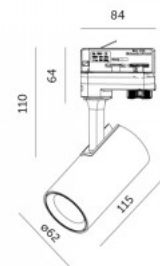

Track light NEXTRACK S-LINE black 230V GU10 IP20

Product code 19412

Brand NEXTRACK
Supply voltage 230V
Maximum output 35W/1m
Socket GU10
Protection class IP20
Height 115.0mm
Diameter 62.0mm
Weight 250 g
In box 50pcs
Casing colour black
Casing material aluminium
Work environment indoor use
Warranty 3 years