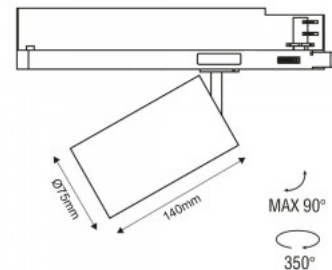

Track light Karizma Luce Dea Juno M DTW casambi 1800K - 3000 K black / golden 230V 14W 850lm CRI90 40° IP20 CASAMBI 1800K - 3000K

Product code 21108 CASAMBI dimmable

Brand [Karizma Luce](#)
Supply voltage 230V
Dimmable CASAMBI
Output 14W
Luminous flux 850lumens
Luminaire's efficiency lm79 61W
Correlated colour temperature 1800K - 3000K
Lens angle 40
Cri 90
Protection class IP20
Height 140.0mm
Diameter 75.0mm
Casing colour black / golden
Casing material aluminium
Work environment indoor use
Warranty 5 years

Track light Karizma Luce Diciotto track black 32W 2550lm 45° IP20 930

Product code 20673

Brand [Karizma Luce](#)
Output 32W
Luminous flux 2550lumens
Luminaire's efficiency lm79 80W
Correlated colour temperature warm white 3000K
Lens angle 45
Cri 90
Protection class IP20
Height 76.9mm
Width 506.5mm
Length 40.0mm
Casing colour black
Casing material aluminium
Work environment indoor use