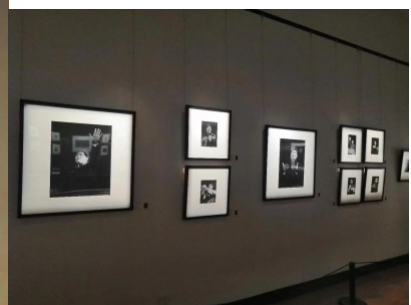

The revolutionary PROLUMEN Firenze LED track light enhances every design element even more strikingly. A LED luminaire with adjustable light beam is used, for example, to illuminate artworks in museums and galleries. However, the luminaire is also perfect for highlighting interior elements at home! The luminaire has a dimmer button that allows you to adjust the light intensity from 1-100%. In addition, the luminaire has cutting edges that allow you to adjust the light beams precisely to the size of the picture frame. A higher-than-usual indicator, CRI92, ensures excellent color rendition and reflection of light.