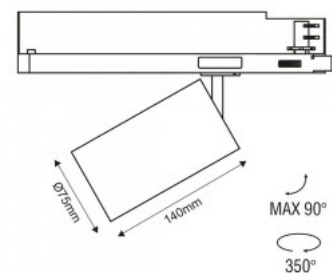

Track light Deko-Light Nihal Mini Dim white 15W 35° IP20 3000K warm white

Product code 20992

Brand [Deko-Light](#)

Output voltage 220-240V

Output 15W

Correlated colour temperature warm white 3000K

Lens angle 35

Protection class IP20

Height 139.0mm

Width 102.0mm

Length 94.0mm

Diameter 60.0mm

Casing colour white

Casing material aluminium

No. of switches 15000pcs

Work environment indoor use

Operation temperature -5 kuni 40 °C

Warranty 2 years

Track light Karizma Luce Dea Juno M DTW casambi 1800K - 3000 K black / golden 230V 14W 850lm CRI90 40° IP20 CASAMBI 1800K - 3000K

**Product code 21108 CASAMBI
dimmable**

Brand [Karizma Luce](#)

Supply voltage 230V

Dimmable CASAMBI

Output 14W

Luminous flux 850lumens

Luminaire's efficiency lm79 61W

Correlated colour temperature 1800K - 3000K

Lens angle 40

Cri 90

Protection class IP20

Height 140.0mm

Diameter 75.0mm

Casing colour black / golden

Casing material aluminium

Work environment indoor use

Warranty 5 years