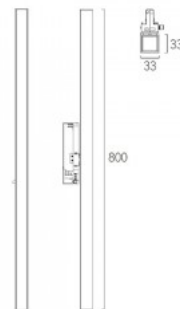

Track light Light4U Surt 1800lm-2150lm white 29W 15-60° 3000K warm white

Product code 22087

Brand [Light4U](#)
Output 29W
Correlated colour temperature warm
white 3000K
Lens angle 15-60
Height 225.0mm
Diameter 85.0mm
Casing colour white

Track light LINEAR L33 UGR17 black 230V 30W 2400lm 90° IP20 TRIAC 930

Product code 22277 TRIAC dimmable

Supply voltage 230V
Dimmable TRIAC
Output 30W
Maximum output 30W/1m
Rated current 750mA
Luminous flux 2400lumens
Luminaire's efficiency lm79 80W
Correlated colour temperature warm
white 3000K
Lens angle 90
Cri 90
Sdcm - macadam ellipses 3
Protection class IP20
Llmf tm21 L80B10 @25°C 50.000h
Height 33.0mm
Width 33.0mm
Length 800.0mm
Casing colour black
Casing material aluminium + plastic
Power supply [KGP](#)
Impact resistance IK02
Work environment indoor use

Unit:mm