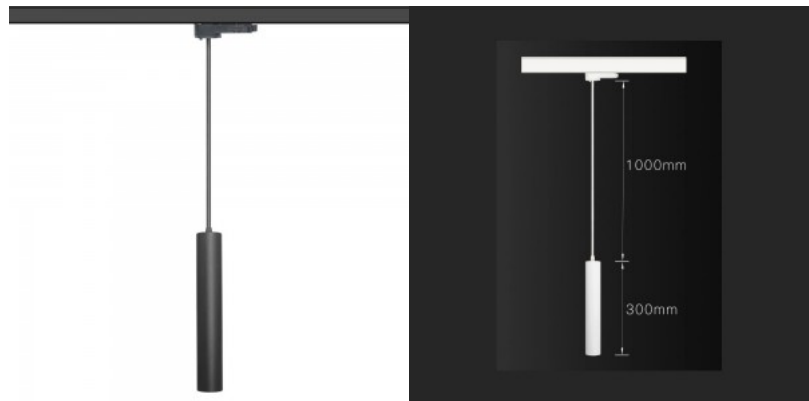

In package 1pc

In box 20pcs

Casing colour black

Certificates CE

Warranty 5 years

Stylish black LED pendant light. Suitable for indoor use. Cable length is 1m (dimensions shown in the picture). Its minimalist design blends perfectly into various interiors, whether at home, in the office, or in a business environment. We recommend this warm white light (3000K) fixture for both living spaces and work environments. With a color rendering index (CRI) of 90, this luminaire enhances color accuracy and details, making it an ideal choice for highlighting art, design elements, and interior spaces. This Bolton luminaire is suitable for indoor use only, with an IP20 protection rating. With TRIAC dimmers, the LED light can easily be adjusted for different lighting scenes, creating cozy light for intimate dinners or brighter light for work sessions. This LED track light attaches to a 3F track, which you can also find in the LED house product range. Enhance your everyday lighting quality and choose a top-notch lighting solution from the LED house product range!