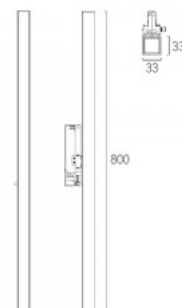

Track light Light4U Surt 1800lm-2150lm white 29W 15-60° 3000K warm white

Product code 22087

Brand [Light4U](#)
Output 29W
Correlated colour temperature warm
white 3000K
Lens angle 15-60
Height 225.0mm
Diameter 85.0mm
Casing colour white

Track light LINEAR L33 UGR17 black 230V 30W 2400lm 90° IP20 TRIAC 930

Product code 22277 TRIAC dimmable

Supply voltage 230V
Dimmable TRIAC
Output 30W
Maximum output 30W/1m
Rated current 750mA
Luminous flux 2400lumens
Luminaire's efficiency lm79 80W
Correlated colour temperature warm
white 3000K
Lens angle 90
Cri 90
Sdcm - macadam ellipses 3
Protection class IP20
Llmf tm21 L80B10 @25°C 50.000h
Height 33.0mm
Width 33.0mm
Length 800.0mm
Casing colour black
Casing material aluminium + plastic
Power supply [KGP](#)
Impact resistance IK02
Work environment indoor use

Unit:mm