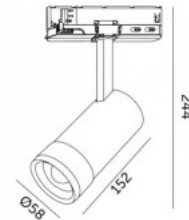

Track light NEXTRACK Vision Zoom black 230V 20W 1800lm CRI90 30-60° IP20 3000K, 4000K, 5000K 3CCT

Product code 22183

Brand NEXTRACK
Supply voltage 230V
Power factor 0.90
Output 20W
Maximum output 20W/1m
Luminous flux 1800lumens
Luminaire's efficiency lm79 90W
Correlated colour temperature 3CCT
3000K, 4000K, 5000K
Lens angle 30-60
Source of light CITIZEN LED
Cri 90
Sdcm - macadam ellipses 3
Protection class IP20
Lifespan 45000h
Height 244.0mm
Diameter 58.0mm
In package 1pc
In box 20pcs
Casing colour black
Casing material aluminium
No. of switches 20000pcs
Work environment indoor use
Operation temperature -20 ~ 45°C
Certificates CE
Warranty 5 years

LED HOUSE

Track light Prolumen Bakewell black 230V 30W 3000lm 15° IP20 930