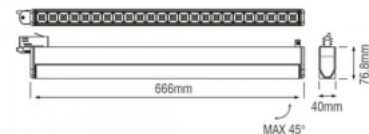

Track light Karizma Luce Ventiquattro Track Dali black 230V 32W 3050lm 45° IP20 DALI 940

Product code 20671 DALI dimmable

Brand [Karizma Luce](#)
Supply voltage 230V
Dimmable DALI
Output 32W
Maximum output 40W/1m
Luminous flux 3050lumens
Luminaire's efficiency lm79 95W
Correlated colour temperature pure white 4000K
Lens angle 45
Cri 90
Protection class IP20
Height 76.9mm
Width 666.0mm
Length 40.0mm
Casing colour black
Casing material aluminium
Work environment indoor use

Track light Karizma Luce Ventiquattro Track white 40W 2700lm 45° IP20 927

Product code 23165

Brand [Karizma Luce](#)
Output 40W
Maximum output 40W/1m
Luminous flux 2700lumens
Luminaire's efficiency lm79 68W
Correlated colour temperature warm white 2700K
Lens angle 45
Cri 90
Protection class IP20
Height 76.9mm
Width 666.0mm
Length 40.0mm
Casing colour white
Casing material aluminium
Work environment indoor use