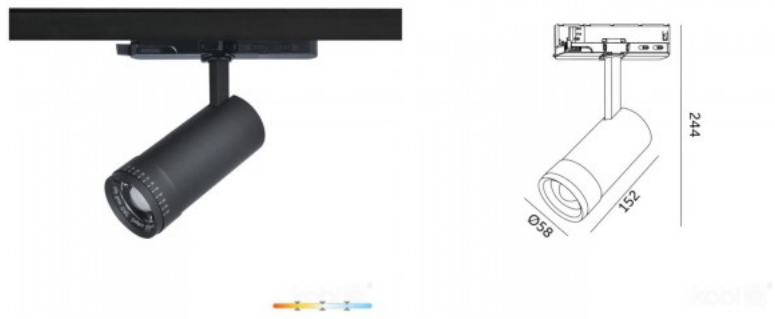

Track light NEXTRACK Vision Zoom black 230V 20W 1800lm CRI90 30-60° IP20 3000K, 4000K, 5000K 3CCT

Product code 22183

Brand NEXTRACK
Supply voltage 230V
Power factor 0.90
Output 20W
Maximum output 20W/1m
Luminous flux 1800lumens
Luminaire's efficiency lm79 90W
Correlated colour temperature 3CCT
3000K, 4000K, 5000K
Lens angle 30-60
Source of light CITIZEN LED
Cri 90
Sdcm - macadam ellipses 3
Protection class IP20
Lifespan 45000h
Height 244.0mm
Diameter 58.0mm
In package 1pc
In box 20pcs
Casing colour black
Casing material aluminium
No. of switches 20000pcs
Work environment indoor use
Operation temperature -20 ~ 45°C
Certificates CE
Warranty 5 years

Track light Prolumen Bakewell black 230V 30W 3000lm 15° IP20 930