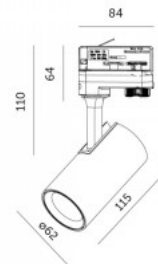

Track light NEXTRACK S-LINE black 230V GU10 IP20

Product code 19412

Brand NEXTRACK
Supply voltage 230V
Maximum output 35W/1m
Socket GU10
Protection class IP20
Height 115.0mm
Diameter 62.0mm
Weight 250 g
In box 50pcs
Casing colour black
Casing material aluminium
Work environment indoor use
Warranty 3 years