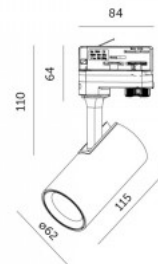

LED track light NEXTRACK S-LINE white 230V GU10 IP20

Product code 17953

Brand NEXTRACK
Supply voltage 230V
Maximum output 35W/1m
Socket GU10
Protection class IP20
Height 115.0mm
Diameter 62.0mm
Weight 250g
In box 50pcs
Casing colour white
Casing material aluminum
Work environment indoor use
Warranty 3 years

Three-phase track system adapter for GU10 bulbs An adapter designed for a three-phase track system, operating on a 230V power supply. It is compatible exclusively with GU10 bulbs, providing a simple and efficient lighting solution. Light sources are not included, allowing you to select the bulb that best suits your needs. A reliable and practical choice for creating high-quality lighting!

LED track light PROLUMEN Bakewell black 230V 30W 3000lm 15° IP20 930