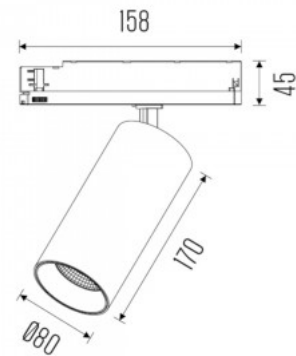

Track light Light4U Huginn L Dali 2 black 19W 2400lm 36° IP20 3000K warm white

Product code 23164

Brand [Light4U](#)

Output 19W

Luminous flux 2400lumens

Luminaire's efficiency lm79 126W

Correlated colour temperature warm
white 3000K

Lens angle 36

Protection class IP20

Lifespan 100000h

Height 170.0mm

Diameter 80.0mm

Casing colour black

Casing material Diecast aluminium

Work environment indoor use

Warranty 5 years