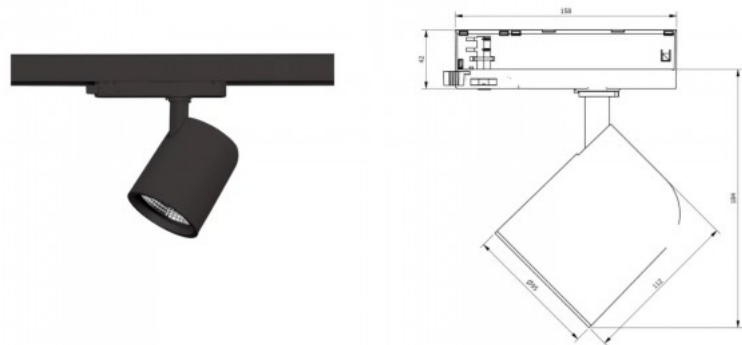

Track light Light4U Edda M HE black 31W 4150lm 45° IP20 DALI 940

Product code 22167 DALI dimmable

Brand [Light4U](#)
Dimmable DALI
Output 31W
Luminous flux 4150lumens
Luminaire's efficiency lm79 134W
Correlated colour temperature pure white 4000K
Lens angle 45
Cri 90
Protection class IP20
Lifespan 100000h
Height 184.0mm
Diameter 95.0mm
Casing colour black
Work environment indoor use
Warranty 5 years