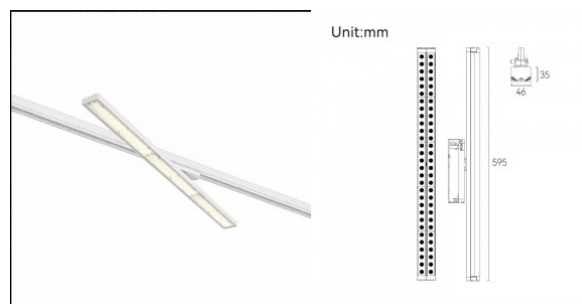

Track light LINEAR L51 UGR17 white 230V 40W 5000lm 80° IP20 TRIAC 940

Product code 22275 TRIAC dimmable

Supply voltage 230V
Dimmable TRIAC
Output 40W
Maximum output 40W/1m
Rated current 1050mA
Luminous flux 5000lumens
Luminaire's efficiency lm79 125W
Correlated colour temperature pure
white 4000K
Lens angle 80
Cri 90
Sdcm - macadam ellipses 3
Protection class IP20
Llmf tm21 L80B10 @25°C 50.000h
Height 35.0mm
Width 46.0mm
Length 595.0mm
Casing colour white
Casing material aluminium + plastic
Power supply [PHILIPS](#)
Impact resistance IK02
Work environment indoor use