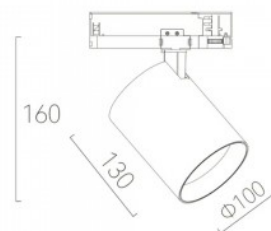

Track light Deko-Light Nihal Mini Dim white 15W 35° IP20 3000K warm white

Product code 20992

Brand [Deko-Light](#)

Output voltage 220-240V

Output 15W

Correlated colour temperature warm white 3000K

Lens angle 35

Protection class IP20

Height 139.0mm

Width 102.0mm

Length 94.0mm

Diameter 60.0mm

Casing colour white

Casing material aluminium

No. of switches 15000pcs

Work environment indoor use

Operation temperature -5 kuni 40 °C

Warranty 2 years

Track light DUNK 100 UGR17 white 230V 30W 3500lm 36° IP20 TRIAC 940

Product code 22276 TRIAC dimmable

Supply voltage 230V

Dimmable TRIAC

Output 30W

Maximum output 30W/1m

Rated current 1050mA

Luminous flux 3500lumens

Luminaire's efficiency lm79 117W

Correlated colour temperature pure white 4000K

Lens angle 36

Cri 90

Sdcm - macadam ellipses 3

Protection class IP20

Llmf tm21 L80B10 @25°C 50.000h

Height 130.0mm

Diameter 100.0mm

Casing colour white

Casing material aluminium + plastic

Power supply [PHILIPS](#)

Work environment indoor use

Operation temperature -15 ~ 40°C

Unit:mm