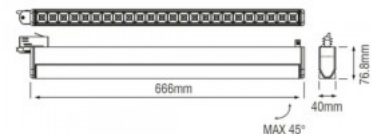

Track light Karizma Luce Ventiquattro Track Dali black 230V 32W 3050lm 45° IP20 DALI 940

Product code 20671 DALI dimmable

Brand [Karizma Luce](#)
Supply voltage 230V
Dimmable DALI
Output 32W
Maximum output 40W/1m
Luminous flux 3050lumens
Luminaire's efficiency lm79 95W
Correlated colour temperature pure white 4000K
Lens angle 45
Cri 90
Protection class IP20
Height 76.9mm
Width 666.0mm
Length 40.0mm
Casing colour black
Casing material aluminium
Work environment indoor use

Track light Karizma Luce Ventiquattro Track white 40W 2700lm 45° IP20 927

Product code 23165

Brand [Karizma Luce](#)
Output 40W
Maximum output 40W/1m
Luminous flux 2700lumens
Luminaire's efficiency lm79 68W
Correlated colour temperature warm white 2700K
Lens angle 45
Cri 90
Protection class IP20
Height 76.9mm
Width 666.0mm
Length 40.0mm
Casing colour white
Casing material aluminium
Work environment indoor use