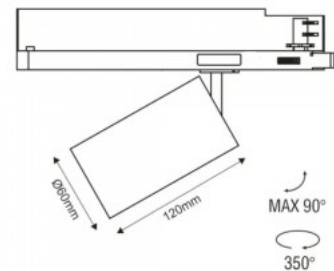

Track light Karizma Luce Dea Juno S on/off black / golden 230V 12W 1020lm 40° IP20 930

Product code 23160

Brand [Karizma Luce](#)

Supply voltage 230V

Output 12W

Maximum output 12W/1m

Luminous flux 1020lumens

Luminaire's efficiency lm79 85W

Correlated colour temperature warm
white 3000K

Lens angle 40°

Cri 90

Protection class IP20

Height 124.0mm

Diameter 60.0mm

Casing colour black / golden

Casing material aluminium

Work environment indoor use

Warranty 5 years

Track light Karizma Luce Diciotto track black 32W 2550lm 45° IP20 930

Product code 20673

Brand [Karizma Luce](#)

Output 32W

Luminous flux 2550lumens

Luminaire's efficiency lm79 80W

Correlated colour temperature warm
white 3000K

Lens angle 45°

Cri 90

Protection class IP20

Height 76.9mm

Width 506.5mm

Length 40.0mm

Casing colour black

Casing material aluminium

Work environment indoor use