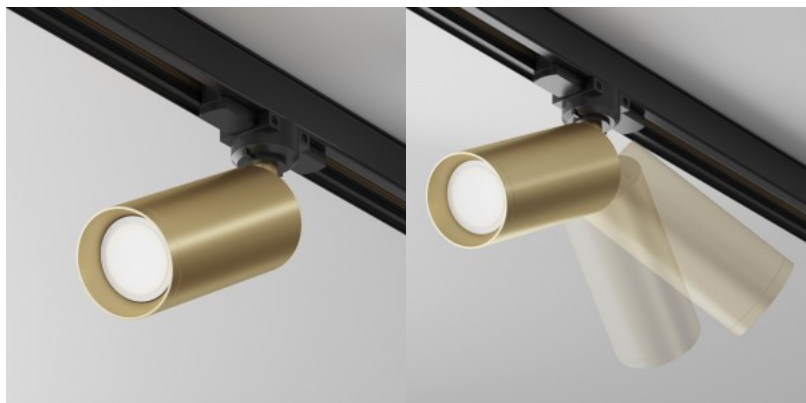

The Focus track luminaire is a stylish, practical solution for your lighting needs. It combines modern design with high quality to create a truly remarkable piece of lighting. Designed for installation on a three-phase track system, it can effectively light up a wide range of spaces. Its sleek and minimalist design seamlessly complements any interior. The luminaire is made of high-quality metal for durability and reliability. It uses GU10 bulbs (not included), making it easy to switch light sources. Energy-efficient bulbs help reduce power consumption. The product is covered by a 2-year warranty, and we offer technical support.