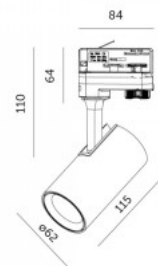

Track light NEXTRACK S-LINE black 230V GU10 IP20

Product code 19412

Brand NEXTRACK
Supply voltage 230V
Maximum output 35W/1m
Socket GU10
Protection class IP20
Height 115.0mm
Diameter 62.0mm
Weight 250 g
In box 50pcs
Casing colour black
Casing material aluminium
Work environment indoor use
Warranty 3 years