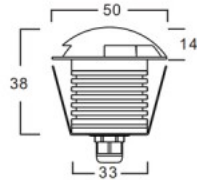

LED Terrace lighting REVAL BULB Metz silvery round 12V 3W 280lm 180° IP67 830

Product code 15697

Brand [REVAL BULB](#)

Supply voltage 12V

Output 3W

Luminous flux 280lumens

Luminaire's efficiency lm79 93W

Correlated colour temperature warm white 3000K

Lens angle 180

Source of light OSRAM LED

Cri 80

Protection class IP67

Lifespan 25000h

Height 38.0mm

Diameter 50.0mm

Installation opening diameter 33mm

In package 1pc

In box 180pcs

Casing colour silvery

Casing material aluminum

Shape round

Work environment outdoor use

Operation temperature -25 ~ +45°C

Warranty 3 years

Recessed terrace light for outdoor use. Adds a cozy atmosphere to your home garden and is especially suitable for terraces as mood lighting. This terrace light can be installed both on the floor and on the wall. The IP67 protection class ensures that the light withstands various weather conditions, maintaining its long lifespan. You can find the necessary power supply in the LED House product range. Illuminate your world with LED House professionals - [check out our project portfolio here!](#)