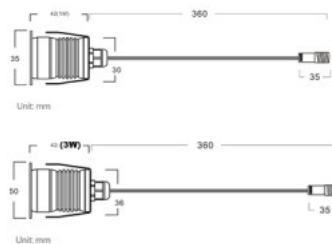

LED Terrace lighting REVAL BULB Vichy white round 12V 3W 220lm 30° IP67 830

Product code 18274

Brand [REVAL BULB](#)
Supply voltage 12V
Output 3W
Maximum output 3W/1m
Luminous flux 220lumens
Luminaire's efficiency lm79 73W
Correlated colour temperature warm white 3000K
Lens angle 30
Source of light OSRAM LED
Cri 80
Sdcm - macadam ellipses 6
Protection class IP67
Lifespan 25000h
Height 42.0mm
Diameter 50.0mm
Installation opening diameter 36mm
In package 1pc
In box 180pcs
Casing colour white
Casing material aluminum
Shape round
Work environment outdoor use
Operation temperature -25 ~ +45°C
Certificates CE
Warranty 3 years

Recessed terrace light for outdoor use. Adds a cozy atmosphere to your home garden and is especially suitable for terraces as mood lighting. This terrace light can be installed both on the floor and on the wall. The IP67 protection class ensures that the light withstands various weather conditions, maintaining its long lifespan. You can find the necessary power supply in the LED House product range. Illuminate your world with LED House professionals - [check out our project portfolio here!](#)