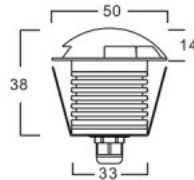

LED Terrace lighting REVAL BULB Metz silvery round 12V 3W 280lm CRI80 180° IP67 3000K warm white

Product code 15697

Price 22,00+VAT

Brand [REVAL BULB](#)

Supply voltage 12V

Output 3W

Luminous flux 280lumens

Luminaire's efficiency 93W

Correlated colour temperature (cct)

warm white 3000K

Lens angle 180

Source of light OSRAM LED

Cri 80

Protection class IP67

Lifespan 25000h

Height 38.0mm

Diameter 50.0mm

Installation opening diameter 33mm

Casing colour silvery

Casing material aluminum

Shape round

Work environment outdoor use

Operation temperature -25 ~ +45°C

Warranty 2 years

LED Terrace lighting REVAL BULB Rouen silvery round 12V 1W 95lm CRI80 IP67 3000K warm white

Product code 15688

Price 17,00+VAT

Brand [REVAL BULB](#)

Supply voltage 12V

Output 1W

Luminous flux 95lumens

Luminaire's efficiency 95W

Correlated colour temperature (cct)

warm white 3000K

Source of light OSRAM LED

Cri 80

Protection class IP67

Lifespan 25000h

Height 36.0mm

Diameter 35.0mm

Installation opening diameter 27mm

Casing colour silvery

Casing material aluminum

Shape round

Work environment outdoor use

Operation temperature -25 ~ +45°C

Warranty 2 years