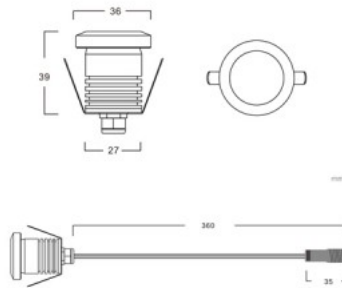

LED Terrace lighting REVAL BULB Lille silvery round 12V 1W 95lm CRI80 180° IP67 3000K warm white

Product code 15690

Price 13,98+VAT

Brand [REVAL BULB](#)

Supply voltage 12V

Output 1W

Luminous flux 95lumens

Luminaire's efficiency 95W

Correlated colour temperature (cct)
warm white 3000K

Lens angle 180

Source of light [EPISTAR LED](#)

Cri 80

Protection class IP67

Height 39.0mm

Diameter 36.0mm

Installation opening diameter 27mm

Casing colour silvery

Casing material aluminum + plastic

Shape round

Work environment outdoor use

Operation temperature -25 ~ +45°C

Warranty 2 years

LED downlight REVAL BULB Lucelle black square 230V 3W 300lm CRI90 IP65 3000K warm white

Product code 16178

Price 45,00+VAT

Brand [REVAL BULB](#)

Supply voltage 230V

Output 3W

Luminous flux 300lumens

Luminaire's efficiency 100W

Correlated colour temperature (cct)
warm white 3000K

Source of light [LUMINUS](#)

Cri 90

Protection class IP65

Height 56.0mm

Diameter 55.0mm

Installation opening diameter 49mm

Casing colour black

Casing material aluminum

Polishing matt

Shape square

Power supply AcTEC

Work environment indoor / outdoor
use

Certificates CE