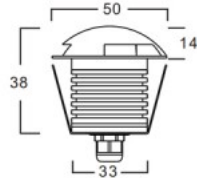

LED Terrace lighting REVAL BULB Metz silvery round 12V 3W 280lm 180° IP67 830

Product code 15697

Brand [REVAL BULB](#)
Supply voltage 12V
Output 3W
Maximum output 3W/1m
Luminous flux 280lumens
Luminaire's efficiency lm79 93W
Correlated colour temperature warm white 3000K
Lens angle 180
Source of light OSRAM LED
Cri 80
Protection class IP67
Lifespan 25000h
Height 38.0mm
Diameter 50.0mm
Installation opening diameter 33mm
In package 1pc
In box 180pcs
Casing colour silvery
Casing material aluminum
Shape round
Work environment outdoor use
Operation temperature -25 ~ +45°C
Warranty 3 years

Recessed terrace light for outdoor use. Adds a cozy atmosphere to your home garden and is especially suitable for terraces as mood lighting. This terrace light can be installed both on the floor and on the wall. The IP67 protection class ensures that the light withstands various weather conditions, maintaining its long lifespan. You can find the necessary power supply in the LED House product range. Illuminate your world with LED House professionals - [check out our project portfolio here!](#)