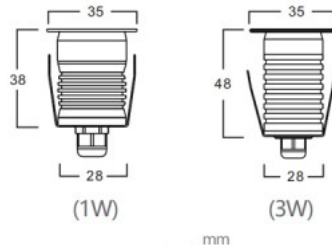

LED Terrace lighting REVAL BULB Brest silvery round 12V 1W 95lm 45° IP67 830

Product code 15684

Brand [REVAL BULB](#)
Supply voltage 12V
Output 1W
Maximum output 1W/1m
Luminous flux 95lumens
Luminaire's efficiency lm79 95W
Correlated colour temperature warm white 3000K
Lens angle 45
Source of light OSRAM LED
Cri 80
Protection class IP67
Lifespan 25000h
Height 38.0mm
Diameter 35.0mm
Installation opening diameter 28mm
In package 1pc
In box 216pcs
Casing colour silvery
Casing material aluminum
Shape round
Work environment indoor / outdoor use
Operation temperature -25 ~ +45°C
Warranty 3 years

Recessed terrace light for outdoor use. Adds a cozy atmosphere to your home garden and is especially suitable for terraces as mood lighting. This terrace light can be installed both on the floor and on the wall. The IP67 protection class ensures that the light withstands various weather conditions, maintaining its long lifespan. You can find the necessary power supply in the LED House product range. Illuminate your world with LED House professionals - [check out our project portfolio here!](#)