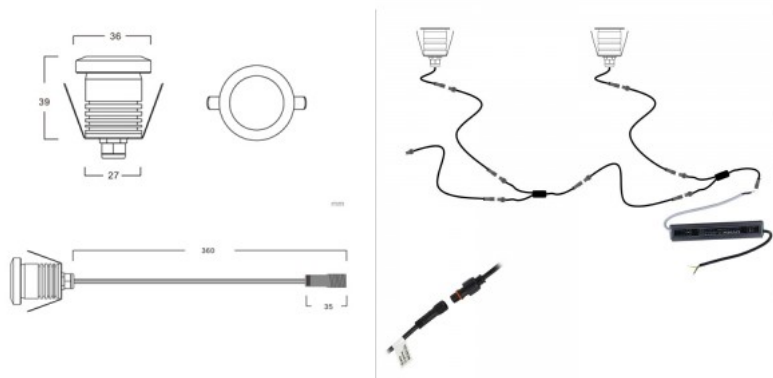

LED Terrace lighting REVAL BULB Lille silvery round 12V 1W 95lm 180° IP67 830

Product code 15690

Brand [REVAL BULB](#)
Supply voltage 12V
Output 1W
Luminous flux 95lumens
Luminaire's efficiency lm79 95W
Correlated colour temperature warm white 3000K
Lens angle 180
Source of light [EPISTAR LED](#)
Cri 80
Protection class IP67
Height 39.0mm
Diameter 36.0mm
Installation opening diameter 27mm
In package 1pc
In box 180pcs
Casing colour silvery
Casing material aluminum + plastic
Shape round
Work environment outdoor use
Operation temperature -25 ~ +45°C
Warranty 3 years

Recessed terrace light for outdoor use. Adds a cozy atmosphere to your home garden and is especially suitable for terraces as mood lighting. This terrace light can be installed both on the floor and on the wall. The IP67 protection class ensures that the light withstands various weather conditions, maintaining its long lifespan. You can find the necessary power supply in the LED House product range. Illuminate your world with LED House professionals - [check out our project portfolio here!](#)