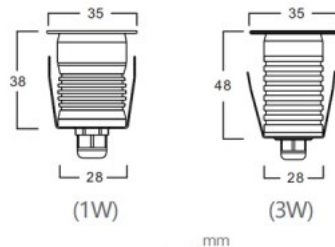

LED Terrace lighting REVAL BULB Brest silvery round 12V 1W 95lm 45° IP67 830

Product code 15684

Brand [REVAL BULB](#)
 Supply voltage 12V
 Output 1W
 Luminous flux 95lumens
 Luminaire's efficiency lm79 95W
 Correlated colour temperature warm white 3000K
 Lens angle 45
 Source of light OSRAM LED
 Cri 80
 Protection class IP67
 Lifespan 25000h
 Height 38.0mm
 Diameter 35.0mm
 Installation opening diameter 28mm
 In package 1pc
 In box 216pcs
 Casing colour silvery
 Casing material aluminum
 Shape round
 Work environment indoor / outdoor use
 Operation temperature -25 ~ +45°C
 Warranty 3 years

LED Terrace lighting REVAL BULB Lille silvery round 12V 1W 95lm 180° IP67 830

Product code 15690

Brand [REVAL BULB](#)
 Supply voltage 12V
 Output 1W
 Luminous flux 95lumens
 Luminaire's efficiency lm79 95W
 Correlated colour temperature warm white 3000K
 Lens angle 180
 Source of light [EPISTAR LED](#)
 Cri 80
 Protection class IP67
 Height 39.0mm
 Diameter 36.0mm
 Installation opening diameter 27mm
 In package 1pc
 In box 180pcs
 Casing colour silvery
 Casing material aluminum + plastic
 Shape round
 Work environment outdoor use
 Operation temperature -25 ~ +45°C
 Warranty 3 years