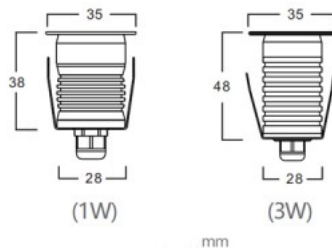

LED Terrace lighting REVAL BULB Brest silvery round 12V 1W 95lm CRI80 45° IP67 3000K warm white

Product code 15684

Price 17,00+VAT

Brand [REVAL BULB](#)

Supply voltage 12V

Output 1W

Luminous flux 95lumens

Luminaire's efficiency 95W

Correlated colour temperature (cct)
warm white 3000K

Lens angle 45

Source of light OSRAM LED

Cri 80

Protection class IP67

Lifespan 25000h

Height 38.0mm

Diameter 35.0mm

Installation opening diameter 28mm

In package 1pc

In box 12pcs

Casing colour silvery

Casing material aluminum

Shape round

Work environment indoor / outdoor
use

Operation temperature -25 ~ +45°C

Warranty 2 years