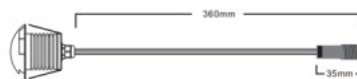

LED Terrace lighting REVAL BULB Metz silvery round 12V 3W 280lm CRI80 180° IP67 3000K warm white

Product code 15697

Price 22,00+VAT

Brand [REVAL BULB](#)

Supply voltage 12V

Output 3W

Luminous flux 280lumens

Luminaire's efficiency 93W

Correlated colour temperature (cct)

warm white 3000K

Lens angle 180

Source of light OSRAM LED

Cri 80

Protection class IP67

Lifespan 25000h

Height 38.0mm

Diameter 50.0mm

Installation opening diameter 33mm

Casing colour silvery

Casing material aluminum

Shape round

Work environment outdoor use

Operation temperature -25 ~ +45°C

Warranty 2 years

LED Terrace lighting REVAL BULB Rouen silvery round 12V 1W 95lm CRI80 IP67 3000K warm white

Product code 15688

Price 17,00+VAT

Brand [REVAL BULB](#)

Supply voltage 12V

Output 1W

Luminous flux 95lumens

Luminaire's efficiency 95W

Correlated colour temperature (cct)

warm white 3000K

Source of light OSRAM LED

Cri 80

Protection class IP67

Lifespan 25000h

Height 36.0mm

Diameter 35.0mm

Installation opening diameter 27mm

Casing colour silvery

Casing material aluminum

Shape round

Work environment outdoor use

Operation temperature -25 ~ +45°C

Warranty 2 years