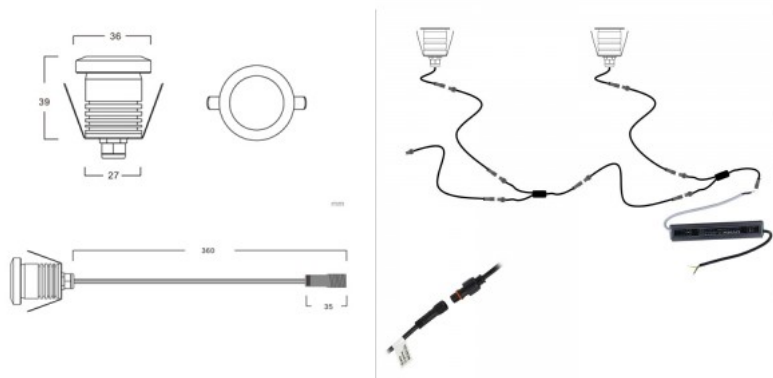

Lens angle 45

Source of light OSRAM LED

Cri 80

Protection class IP67

Lifespan 25000h

Height 38.0mm

Diameter 35.0mm

Installation opening diameter 28mm

Recessed terrace light for outdoor use. Adds a cozy atmosphere to your home garden and is especially suitable for terraces as mood lighting. This terrace light can be installed both on the floor and on the wall. The IP67 protection class ensures that the light withstands various weather conditions, maintaining its long lifespan. You can find the necessary power supply in the LED House product range. Illuminate your world with LED House professionals - [check out our project portfolio here!](#)

LED Terrace lighting REVAL BULB Lille silvery round 12V 1W 95lm 180° IP67 830

Product code 15690

Brand [REVAL BULB](#)
 Supply voltage 12V
 Output 1W
 Luminous flux 95lumens
 Luminaire's efficiency lm79 95W
 Correlated colour temperature warm white 3000K
 Lens angle 180
 Source of light [EPISTAR LED](#)
 Cri 80
 Protection class IP67
 Height 39.0mm
 Diameter 36.0mm
 Installation opening diameter 27mm
 In package 1pc
 In box 180pcs
 Casing colour silvery
 Casing material aluminum + plastic
 Shape round
 Work environment outdoor use
 Operation temperature -25 ~ +45°C
 Warranty 3 years

Installation opening diameter 36mm

In package 1pc

In box 180pcs

Casing colour silvery

Casing material aluminum

Shape round

Work environment outdoor use

Operation temperature -25 ~ +45°C