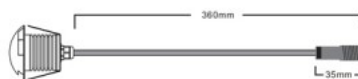

LED Terrace lighting REVAL BULB Metz silvery round 12V 3W 280lm 180° IP67 830

Product code 15697

Brand [REVAL BULB](#)

Supply voltage 12V

Output 3W

Luminous flux 280lumens

Luminaire's efficiency lm79 93W

Correlated colour temperature warm white 3000K

Lens angle 180

Source of light OSRAM LED

Cri 80

Protection class IP67

Lifespan 25000h

Height 38.0mm

Diameter 50.0mm

Installation opening diameter 33mm

In package 1pc

In box 180pcs

Casing colour silvery

Casing material aluminum

Shape round

Work environment outdoor use

Operation temperature -25 ~ +45°C

Warranty 3 years

Recessed terrace light for outdoor use. Adds a cozy atmosphere to your home garden and is especially suitable for terraces as mood lighting. This terrace light can be installed both on the floor and on the wall. The IP67 protection class ensures that the light withstands various weather conditions, maintaining its long lifespan. You can find the necessary power supply in the LED House product range. Illuminate your world with LED House professionals - [check out our project portfolio here!](#)