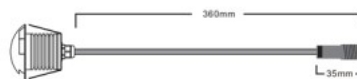

LED Terrace lighting REVAL BULB Metz silvery round 12V 3W 280lm 180° IP67 830

Product code 15697

Brand [REVAL BULB](#)
Supply voltage 12V
Output 3W
Maximum output 3W/1m
Luminous flux 280lumens
Luminaire's efficiency lm79 93W
Correlated colour temperature warm white 3000K
Lens angle 180
Source of light OSRAM LED
Cri 80
Protection class IP67
Lifespan 25000h
Height 38.0mm
Diameter 50.0mm
Installation opening diameter 33mm
In package 1pc
In box 180pcs
Casing colour silvery
Casing material aluminum
Shape round
Work environment outdoor use
Operation temperature -25 ~ +45°C
Warranty 3 years

Recessed terrace light for outdoor use. Adds a cozy atmosphere to your home garden and is especially suitable for terraces as mood lighting. This terrace light can be installed both on the floor and on the wall. The IP67 protection class ensures that the light withstands various weather conditions, maintaining its long lifespan. You can find the necessary power supply in the LED House product range. Illuminate your world with LED House professionals - [check out our project portfolio here!](#)