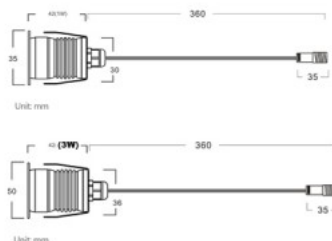

LED Terrace lighting REVAL BULB Vichy silvery round 12V 3W 220lm 30° IP67 830

Product code 15686

Brand [REVAL BULB](#)
Supply voltage 12V
Output 3W
Maximum output 3W/1m
Luminous flux 220lumens
Luminaire's efficiency lm79 73W
Correlated colour temperature warm white 3000K
Lens angle 30
Source of light OSRAM LED
Cri 80
Sdcm - macadam ellipses 6
Protection class IP67
Lifespan 25000h
Height 42.0mm
Diameter 50.0mm
Installation opening diameter 36mm
In package 1pc
In box 180pcs
Casing colour silvery
Casing material aluminum
Shape round
Work environment outdoor use
Operation temperature -25 ~ +45°C
Certificates CE
Warranty 3 years

Recessed terrace light for outdoor use. Adds a cozy atmosphere to your home garden and is especially suitable for terraces as mood lighting. This terrace light can be installed both on the floor and on the wall. The IP67 protection class ensures that the light withstands various weather conditions, maintaining its long lifespan. You can find the necessary power supply in the LED House product range. Illuminate your world with LED House professionals - [check out our project portfolio here!](#)