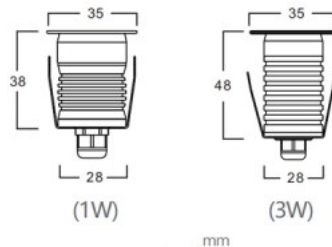

LED Terrace lighting REVAL BULB Brest silvery round 12V 1W 95lm 45° IP67 830

Product code 15684

Brand [REVAL BULB](#)

Supply voltage 12V

Output 1W

Luminous flux 95lumens

Luminaire's efficiency lm79 95W

Correlated colour temperature warm white 3000K

Lens angle 45

Source of light OSRAM LED

Cri 80

Protection class IP67

Lifespan 25000h

Height 38.0mm

Diameter 35.0mm

Installation opening diameter 28mm

In package 1pc

In box 216pcs

Casing colour silvery

Casing material aluminum

Shape round

Work environment indoor / outdoor use

Operation temperature -25 ~ +45°C

Warranty 3 years

Recessed terrace light for outdoor use. Adds a cozy atmosphere to your home garden and is especially suitable for terraces as mood lighting. This terrace light can be installed both on the floor and on the wall. The IP67 protection class ensures that the light withstands various weather conditions, maintaining its long lifespan. You can find the necessary power supply in the LED House product range. Illuminate your world with LED House professionals - [check out our project portfolio here!](#)