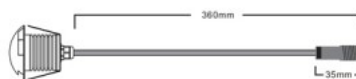

LED Terrace lighting REVAL BULB Metz silvery round 12V 3W 280lm 180° IP67 830

Product code 15697

Brand [REVAL BULB](#)
Supply voltage 12V
Output 3W
Luminous flux 280lumens
Luminaire's efficiency lm79 93W
Correlated colour temperature warm white 3000K
Lens angle 180
Source of light OSRAM LED
Cri 80
Protection class IP67
Lifespan 25000h
Height 38.0mm
Diameter 50.0mm
Installation opening diameter 33mm
In package 1pc
In box 180pcs
Casing colour silvery
Casing material aluminum
Shape round
Work environment outdoor use
Operation temperature -25 ~ +45°C
Warranty 3 years

Recessed terrace light for outdoor use. Adds a cozy atmosphere to your home garden and is especially suitable for terraces as mood lighting. This terrace light can be installed both on the floor and on the wall. The IP67 protection class ensures that the light withstands various weather conditions, maintaining its long lifespan. You can find the necessary power supply in the LED House product range. Illuminate your world with LED House professionals - [check out our project portfolio here!](#)