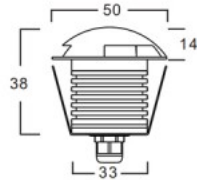

LED Terrace lighting REVAL BULB Metz silvery round 12V 3W 280lm 180° IP67 830

Product code 15697

Brand [REVAL BULB](#)
Supply voltage 12V
Output 3W
Luminous flux 280lumens
Luminaire's efficiency lm79 93W
Correlated colour temperature warm white 3000K
Lens angle 180
Source of light OSRAM LED
Cri 80
Protection class IP67
Lifespan 25000h
Height 38.0mm
Diameter 50.0mm
Installation opening diameter 33mm
In package 1pc
In box 180pcs
Casing colour silvery
Casing material aluminum
Shape round
Work environment outdoor use
Operation temperature -25 ~ +45°C
Warranty 3 years

Recessed terrace light for outdoor use. Adds a cozy atmosphere to your home garden and is especially suitable for terraces as mood lighting. This terrace light can be installed both on the floor and on the wall. The IP67 protection class ensures that the light withstands various weather conditions, maintaining its long lifespan. You can find the necessary power supply in the LED House product range. Illuminate your world with LED House professionals - [check out our project portfolio here!](#)