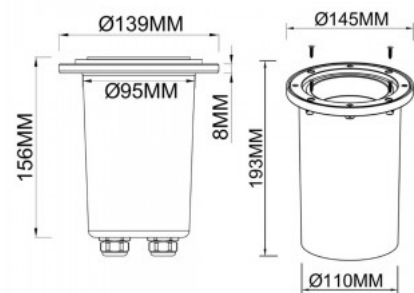

Ground light Deko-Light Pavo silver 230V GU10 IP67

Product code 20337

Brand [Deko-Light](#)

Supply voltage 230V

Socket GU10

Protection class IP67

Height 156.0mm

Diameter 139.0mm

Weight 1.55 kg

Package weight 1.58 kg

Casing colour silver

Casing material aluminium + acrylic

Operation temperature -10 ~ 50°C

Simple yet brilliant - with its robust construction, the PAVO series delivers elegant recessed floor lighting for less. The exchangeable lamps facilitate an individual lighting solution with vision.