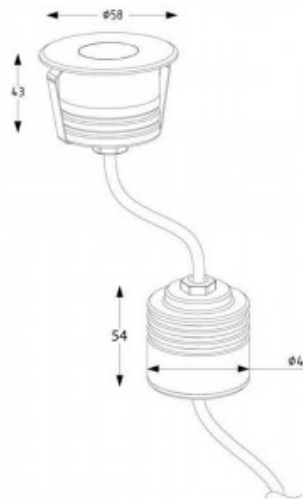

Cri 80

Protection class IP67

Lifespan 25000h

Height 43.0mm

Diameter 58.0mm

Installation opening diameter 44mm

Casing colour silver

Casing material stainless steel + glass

Polishing semigloss

Shape round

Impact resistance IK08

Work environment indoor / outdoor
use

Operation temperature -20 - +40°C

Including 0.5 m connecting cable with
protected connection socket

Ground light Deko-Light Quick RD silver GU10 IP67