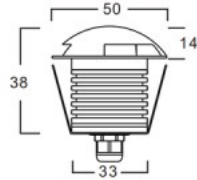

Terrace light REVAL BULB Metz silver round 12V 3W 280lm 180° IP67 830

Product code 15697

Brand [REVAL BULB](#)
Supply voltage 12V
Output 3W
Maximum output 3W/1m
Luminous flux 280lumens
Luminaire's efficiency lm79 93W
Correlated colour temperature warm white 3000K
Lens angle 180
Source of light OSRAM LED
Cri 80
Protection class IP67
Lifespan 25000h
Height 38.0mm
Diameter 50.0mm
Installation opening diameter 33mm
In package 1pc
In box 180pcs
Casing colour silver
Casing material aluminium
Shape round
Work environment outdoor use
Operation temperature -25 ~ +45°C
Warranty 3 years

Recessed terrace light for outdoor use. Adds a cozy atmosphere to your home garden and is especially suitable for terraces as mood lighting. This terrace light can be installed both on the floor and on the wall. The IP67 protection class ensures that the light withstands various weather conditions, maintaining its long lifespan. You can find the necessary power supply in the LED House product range. Illuminate your world with LED House professionals - [check out our project portfolio here!](#)