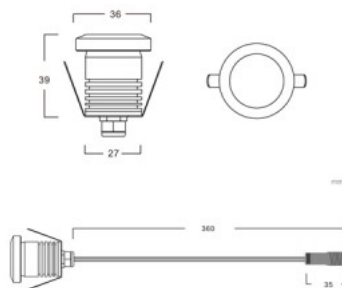

Terrace light REVAL BULB Lille silver round 12V 1W 95lm 180° IP67 830

Product code 15690

Brand [REVAL BULB](#)

Supply voltage 12V

Output 1W

Maximum output 1W/1m

Luminous flux 95lumens

Luminaire's efficiency lm79 95W

Correlated colour temperature warm
white 3000K

Lens angle 180

Source of light [EPISTAR LED](#)

Cri 80

Protection class IP67

Height 39.0mm

Diameter 36.0mm

Installation opening diameter 27mm

In package 1pc

In box 180pcs

Casing colour silver

Casing material aluminium + plastic

Shape round

Work environment outdoor use

Operation temperature -25 ~ +45°C

Warranty 3 years

Recessed terrace light for outdoor use. Adds a cozy atmosphere to your home garden and is especially suitable for terraces as mood lighting. This terrace light can be installed both on the floor and on the wall. The IP67 protection class ensures that the light withstands various weather conditions, maintaining its long lifespan. You can find the necessary power supply in the LED House product range. Illuminate your world with LED House professionals - [check out our project portfolio here!](#)