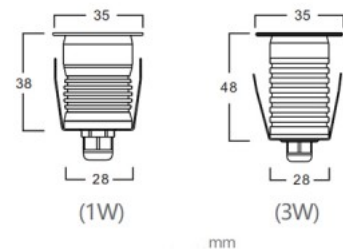

Terrace light REVAL BULB Brest black round 12V 1W 95lm 45° IP67 830

Product code 22659

Brand [REVAL BULB](#)
Supply voltage 12V
Output 1W
Maximum output 1W/1m
Luminous flux 95lumens
Luminaire's efficiency lm79 95W
Correlated colour temperature warm white 3000K
Lens angle 45
Source of light OSRAM LED
Cri 80
Sdcm - macadam ellipses 6
Protection class IP67
Lifespan 25000h
Height 38.0mm
Diameter 35.0mm
Installation opening diameter 28mm
In package 1pc
In box 216pcs
Casing colour black
Casing material aluminium
Shape round
Work environment indoor / outdoor use
Operation temperature -25 ~ +45°C
Warranty 3 years

Recessed terrace light for outdoor use. Adds a cozy atmosphere to your home garden and is especially suitable for terraces as mood lighting. This terrace light can be installed both on the floor and on the wall. The IP67 protection class ensures that the light withstands various weather conditions, maintaining its long lifespan. You can find the necessary power supply in the LED House product range. Illuminate your world with LED House professionals - [check out our project portfolio here!](#)