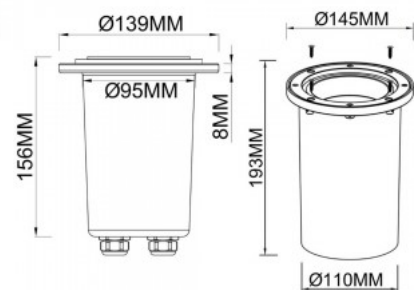

Height 102.0mm

Diameter 116.0mm

Weight 940 g

Package weight 1.02 kg

Casing colour silver

Casing material metal + glass

No. of switches 100000pcs

Operation temperature -20 ~ 40°C

Length 195.0mm

Weight 940 g

Package weight 1.09 kg

Casing colour silver

Casing material metal + glass

No. of switches 100000pcs

Operation temperature -20 ~ 40°C

Ground light Deko-Light Line II silver 230V 11.9W 730lm 35-45° IP67 830

Supply voltage 230V

Socket GU10

Protection class IP67

Height 156.0mm

Diameter 139.0mm

Weight 1.55 kg

Package weight 1.58 kg

Casing colour silver

Length 160.0mm

Weight 1.55 kg

Casing colour silver

Casing material aluminium + acrylic

Operation temperature -10 ~ 50°C

Ground light Deko-Light Peacock silver round 230V 2W 150lm 30° IP67 830

Product code 20159