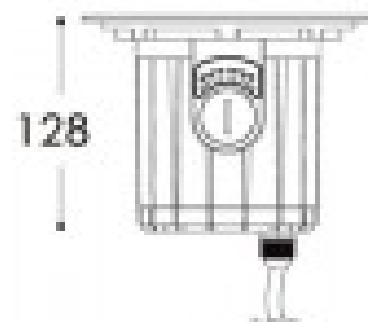

Ø109

Ø155

220

Ø163