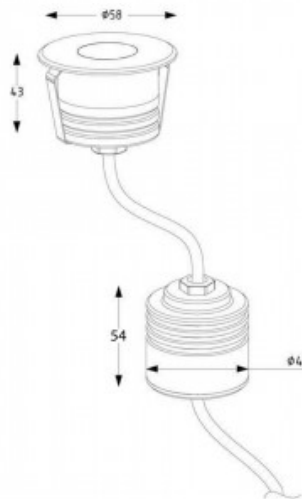

Cri 80

Protection class IP67

Lifespan 25000h

Height 43.0mm

Diameter 58.0mm

Installation opening diameter 44mm

Casing colour silver

Casing material stainless steel + glass

Polishing semigloss

Shape round

Impact resistance IK08

Work environment indoor / outdoor
use

Operation temperature -20 - +40°C

Including 0.5 m connecting cable with
protected connection socket

Ground light Deko-Light Quick RD silver GU10 IP67