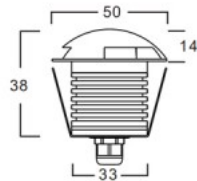

Terrace light REVAL BULB Metz silver round 12V 3W 280lm 180° IP67 830

Product code 15697

Brand [REVAL BULB](#)
Supply voltage 12V
Output 3W
Maximum output 3W/1m
Luminous flux 280lumens
Luminaire's efficiency lm79 93W
Correlated colour temperature warm white 3000K
Lens angle 180
Source of light OSRAM LED
Cri 80
Protection class IP67
Lifespan 25000h
Height 38.0mm
Diameter 50.0mm
Installation opening diameter 33mm
In package 1pc
In box 180pcs
Casing colour silver
Casing material aluminium
Shape round
Work environment outdoor use
Operation temperature -25 ~ +45°C
Warranty 3 years

Recessed terrace light for outdoor use. Adds a cozy atmosphere to your home garden and is especially suitable for terraces as mood lighting. This terrace light can be installed both on the floor and on the wall. The IP67 protection class ensures that the light withstands various weather conditions, maintaining its long lifespan. You can find the necessary power supply in the LED House product range. Illuminate your world with LED House professionals - [check out our project portfolio here!](#)