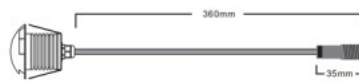

Terrace light REVAL BULB Metz silver round 12V 3W 280lm 180° IP67 830

Product code 15697

Brand [REVAL BULB](#)
Supply voltage 12V
Output 3W
Maximum output 3W/1m
Luminous flux 280lumens
Luminaire's efficiency lm79 93W
Correlated colour temperature warm white 3000K
Lens angle 180
Source of light OSRAM LED
Cri 80
Protection class IP67
Lifespan 25000h
Height 38.0mm
Diameter 50.0mm
Installation opening diameter 33mm
In package 1pc
In box 180pcs
Casing colour silver
Casing material aluminium
Shape round
Work environment outdoor use
Operation temperature -25 ~ +45°C
Warranty 3 years

Recessed terrace light for outdoor use. Adds a cozy atmosphere to your home garden and is especially suitable for terraces as mood lighting. This terrace light can be installed both on the floor and on the wall. The IP67 protection class ensures that the light withstands various weather conditions, maintaining its long lifespan. You can find the necessary power supply in the LED House product range. Illuminate your world with LED House professionals - [check out our project portfolio here!](#)