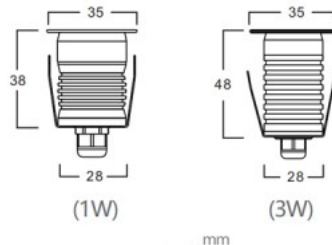

Terrace light REVAL BULB Brest silver round 12V 3W 195lm 15° IP67 830

Product code 22970

Brand [REVAL BULB](#)
Supply voltage 12V
Output 3W
Maximum output 3W/1m
Luminous flux 195lumens
Luminaire's efficiency lm79 65W
Correlated colour temperature warm white 3000K
Lens angle 15
Source of light OSRAM LED
Cri 80
Sdcm - macadam ellipses 3
Protection class IP67
Lifespan 25000h
Llmf tm21 L70B50 @25°C 50.000h
Height 48.0mm
Diameter 35.0mm
Installation opening diameter 28mm
In package 1pc
In box 216pcs
Casing colour silver
Casing material aluminium
Shape round
Work environment indoor / outdoor use
Operation temperature -25 ~ +45°C
Warranty 3 years

Recessed terrace light for outdoor use. Adds a cozy atmosphere to your home garden and is especially suitable for terraces as mood lighting. This terrace light can be installed both on the floor and on the wall. The IP67 protection class ensures that the light withstands various weather conditions, maintaining its long lifespan. You can find the necessary power supply in the LED House product range. Illuminate your world with LED House professionals - [check out our project portfolio here!](#)