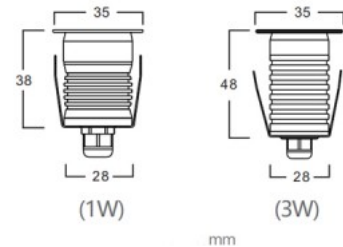

Terrace light REVAL BULB Brest black round 12V 1W 95lm 45° IP67 830

Product code 22659

Brand [REVAL BULB](#)
Supply voltage 12V
Output 1W
Maximum output 1W/1m
Luminous flux 95lumens
Luminaire's efficiency lm79 95W
Correlated colour temperature warm white 3000K
Lens angle 45
Source of light OSRAM LED
Cri 80
Sdcm - macadam ellipses 6
Protection class IP67
Lifespan 25000h
Height 38.0mm
Diameter 35.0mm
Installation opening diameter 28mm
In package 1pc
In box 216pcs
Casing colour black
Casing material aluminium
Shape round
Work environment indoor / outdoor use
Operation temperature -25 ~ +45°C
Warranty 3 years

Recessed terrace light for outdoor use. Adds a cozy atmosphere to your home garden and is especially suitable for terraces as mood lighting. This terrace light can be installed both on the floor and on the wall. The IP67 protection class ensures that the light withstands various weather conditions, maintaining its long lifespan. You can find the necessary power supply in the LED House product range. Illuminate your world with LED House professionals - [check out our project portfolio here!](#)