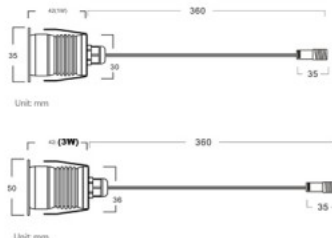

Terrace light REVAL BULB Vichy silver round 12V 3W 220lm 30° IP67 830

Product code 15686

Brand [REVAL BULB](#)

Supply voltage 12V

Output 3W

Maximum output 3W/1m

Luminous flux 220lumens

Luminaire's efficiency lm79 73W

Correlated colour temperature warm white 3000K

Lens angle 30

Source of light OSRAM LED

Cri 80

Sdcm - macadam ellipses 6

Protection class IP67

Lifespan 25000h

Height 42.0mm

Diameter 50.0mm

Installation opening diameter 36mm

In package 1pc

In box 180pcs

Casing colour silver

Casing material aluminium

Shape round

Work environment outdoor use

Operation temperature -25 ~ +45°C

Certificates CE

Warranty 3 years

Recessed terrace light for outdoor use. Adds a cozy atmosphere to your home garden and is especially suitable for terraces as mood lighting. This terrace light can be installed both on the floor and on the wall. The IP67 protection class ensures that the light withstands various weather conditions, maintaining its long lifespan. You can find the necessary power supply in the LED House product range. Illuminate your world with LED House professionals - [check out our project portfolio here!](#)