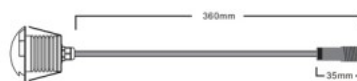

Terrace light REVAL BULB Metz silver round 12V 3W 280lm 180° IP67 830

Product code 15697

Brand [REVAL BULB](#)
Supply voltage 12V
Output 3W
Maximum output 3W/1m
Luminous flux 280lumens
Luminaire's efficiency lm79 93W
Correlated colour temperature warm white 3000K
Lens angle 180
Source of light OSRAM LED
Cri 80
Protection class IP67
Lifespan 25000h
Height 38.0mm
Diameter 50.0mm
Installation opening diameter 33mm
In package 1pc
In box 180pcs
Casing colour silver
Casing material aluminium
Shape round
Work environment outdoor use
Operation temperature -25 ~ +45°C
Warranty 3 years

Recessed terrace light for outdoor use. Adds a cozy atmosphere to your home garden and is especially suitable for terraces as mood lighting. This terrace light can be installed both on the floor and on the wall. The IP67 protection class ensures that the light withstands various weather conditions, maintaining its long lifespan. You can find the necessary power supply in the LED House product range. Illuminate your world with LED House professionals - [check out our project portfolio here!](#)