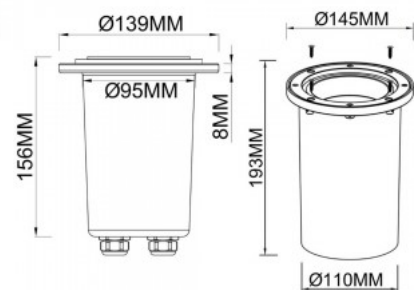

Height 102.0mm

Diameter 116.0mm

Weight 940 g

Package weight 1.02 kg

Casing colour silver

Casing material metal + glass

No. of switches 100000pcs

Operation temperature -20 ~ 40°C

Length 195.0mm

Weight 940 g

Package weight 1.09 kg

Casing colour silver

Casing material metal + glass

No. of switches 100000pcs

Operation temperature -20 ~ 40°C

Ground light Deko-Light Line II silver 230V 11.9W 730lm 35-45° IP67 830

Socket GU10

Protection class IP67

Height 156.0mm

Diameter 139.0mm

Weight 1.55 kg

Package weight 1.58 kg

Casing colour silver

Casing material aluminium + acrylic

Length 160.0mm

Weight 1.55 kg

Casing colour silver

Casing material aluminium + acrylic

Operation temperature -10 ~ 50°C

Ground light Deko-Light Peacock silver round 230V 2W 150lm 30° IP67 830

Product code 20159