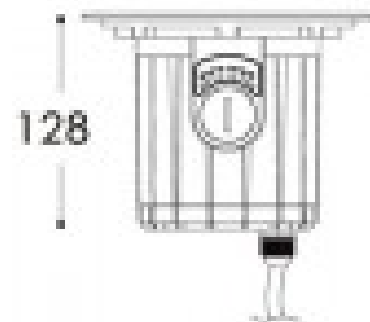

Ø109

Ø155

220

Ø163