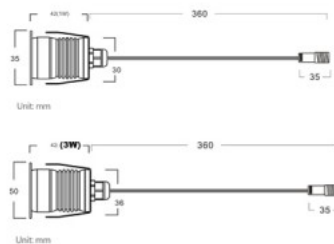

Terrace light REVAL BULB Vichy white round 12V 3W 220lm 30° IP67 830

Product code 18274

Brand [REVAL BULB](#)
Supply voltage 12V
Output 3W
Maximum output 3W/1m
Luminous flux 220lumens
Luminaire's efficiency lm79 73W
Correlated colour temperature warm white 3000K
Lens angle 30
Source of light OSRAM LED
Cri 80
Sdcm - macadam ellipses 6
Protection class IP67
Lifespan 25000h
Height 42.0mm
Diameter 50.0mm
Installation opening diameter 36mm
In package 1pc
In box 180pcs
Casing colour white
Casing material aluminium
Shape round
Work environment outdoor use
Operation temperature -25 ~ +45°C
Certificates CE
Warranty 3 years

Recessed terrace light for outdoor use. Adds a cozy atmosphere to your home garden and is especially suitable for terraces as mood lighting. This terrace light can be installed both on the floor and on the wall. The IP67 protection class ensures that the light withstands various weather conditions, maintaining its long lifespan. You can find the necessary power supply in the LED House product range. Illuminate your world with LED House professionals - [check out our project portfolio here!](#)