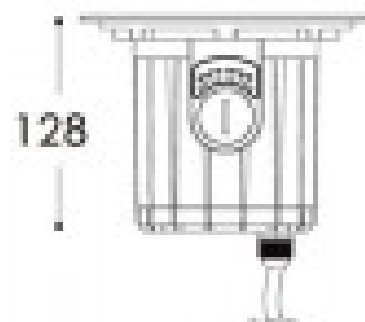

Installation opening diameter 105mm

Casing colour silver

Casing material metal + glass

Work environment outdoor use

Operation temperature -20 ~ 40°C

Ground light Deko-Light Soft Flex silver 230V 9.3W 480lm 60° IP67 830

Ø173

Ø109

Ø155

220

Ø163

Product code 20311

Brand [Deko-Light](#)
 Supply voltage 230V
 Output 9.3W
 Luminous flux 480lumens
 Luminaire's efficiency lm79 52W
 Correlated colour temperature warm white 3000K
 Lens angle 60
 Cri 80
 Protection class IP67
 Lifespan 35000h
 Height 128.0mm
 Weight 2.51 kg
 Package weight 2.77 kg
 Casing colour silver
 Casing material metal + glass
 No. of switches 20000pcs
 Operation temperature -20 ~ 40°C