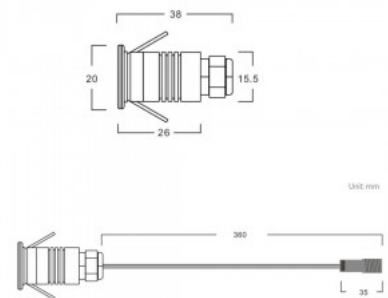

Terrace light REVAL BULB petite silver round 12V 1W 87lm 120° IP67 830

Product code 22669

Brand [REVAL BULB](#)

Supply voltage 12V

Output 1W

Maximum output 1W/1m

Luminous flux 87lumens

Luminaire's efficiency lm79 87W

Correlated colour temperature warm
white 3000K

Lens angle 120

Source of light OSRAM LED

Cri 80

Protection class IP67

Lifespan 25000h

Height 38.0mm

Diameter 20.0mm

Installation opening diameter 15.5mm

In package 1pc

In box 288pcs

Casing colour silver

Casing material aluminium

Shape round

Work environment indoor / outdoor
use

Operation temperature -25 ~ +45°C

Warranty 3 years