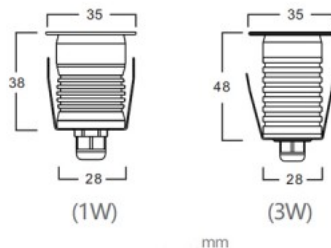

Terrace light REVAL BULB Brest silver round 12V 1W 95lm 45° IP67 830

Product code 15684

Brand [REVAL BULB](#)
Supply voltage 12V
Output 1W
Maximum output 1W/1m
Luminous flux 95lumens
Luminaire's efficiency lm79 95W
Correlated colour temperature warm white 3000K
Lens angle 45
Source of light OSRAM LED
Cri 80
Protection class IP67
Lifespan 25000h
Height 38.0mm
Diameter 35.0mm
Installation opening diameter 28mm
In package 1pc
In box 216pcs
Casing colour silver
Casing material aluminium
Shape round
Work environment indoor / outdoor use
Operation temperature -25 ~ +45°C
Warranty 3 years

Recessed terrace light for outdoor use. Adds a cozy atmosphere to your home garden and is especially suitable for terraces as mood lighting. This terrace light can be installed both on the floor and on the wall. The IP67 protection class ensures that the light withstands various weather conditions, maintaining its long lifespan. You can find the necessary power supply in the LED House product range. Illuminate your world with LED House professionals - [check out our project portfolio here!](#)