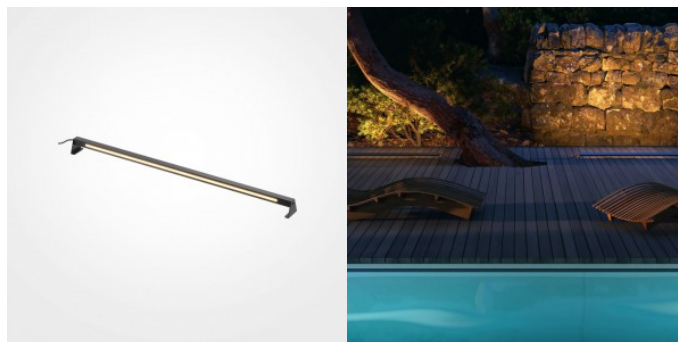

Ground light Maytoni Wall Wafer Edge black 15W 1000lm 110° IP65 830

Product code 19775

Brand Maytoni
Output 15W
Luminous flux 1000lumens
Luminaire's efficiency lm79 67W
Correlated colour temperature warm white 3000K
Lens angle 110
Cri 80
Protection class IP65
Height 59.0mm
Width 65.0mm
Length 1000.0mm
Weight 800 g
Package weight 940 g
Casing colour black
Casing material aluminium
Work environment outdoor use
Operation temperature -40...+50°C