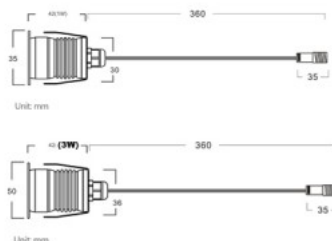

Terrace light REVAL BULB Vichy silver round 12V 3W 220lm 30° IP67 830

Product code 15686

Brand [REVAL BULB](#)

Supply voltage 12V

Output 3W

Maximum output 3W/1m

Luminous flux 220lumens

Luminaire's efficiency lm79 73W

Correlated colour temperature warm white 3000K

Lens angle 30

Source of light OSRAM LED

Cri 80

Sdcm - macadam ellipses 6

Protection class IP67

Lifespan 25000h

Height 42.0mm

Diameter 50.0mm

Installation opening diameter 36mm

In package 1pc

In box 180pcs

Casing colour silver

Casing material aluminium

Shape round

Work environment outdoor use

Operation temperature -25 ~ +45°C

Certificates CE

Warranty 3 years

Recessed terrace light for outdoor use. Adds a cozy atmosphere to your home garden and is especially suitable for terraces as mood lighting. This terrace light can be installed both on the floor and on the wall. The IP67 protection class ensures that the light withstands various weather conditions, maintaining its long lifespan. You can find the necessary power supply in the LED House product range. Illuminate your world with LED House professionals - [check out our project portfolio here!](#)