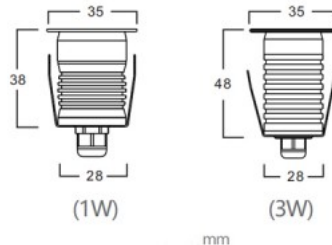

Terrace light REVAL BULB Brest silver round 12V 1W 95lm 45° IP67 830

Product code 15684

Brand [REVAL BULB](#)
Supply voltage 12V
Output 1W
Maximum output 1W/1m
Luminous flux 95lumens
Luminaire's efficiency lm79 95W
Correlated colour temperature warm white 3000K
Lens angle 45
Source of light OSRAM LED
Cri 80
Protection class IP67
Lifespan 25000h
Height 38.0mm
Diameter 35.0mm
Installation opening diameter 28mm
In package 1pc
In box 216pcs
Casing colour silver
Casing material aluminium
Shape round
Work environment indoor / outdoor use
Operation temperature -25 ~ +45°C
Warranty 3 years

Recessed terrace light for outdoor use. Adds a cozy atmosphere to your home garden and is especially suitable for terraces as mood lighting. This terrace light can be installed both on the floor and on the wall. The IP67 protection class ensures that the light withstands various weather conditions, maintaining its long lifespan. You can find the necessary power supply in the LED House product range. Illuminate your world with LED House professionals - [check out our project portfolio here!](#)