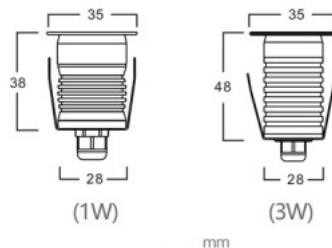

Terrace light REVAL BULB Brest silver round 12V 1W 95lm 45° IP67 830

Product code 15684

Brand [REVAL BULB](#)
Supply voltage 12V
Output 1W
Maximum output 1W/1m
Luminous flux 95lumens
Luminaire's efficiency lm79 95W
Correlated colour temperature warm white 3000K
Lens angle 45
Source of light OSRAM LED
Cri 80
Protection class IP67
Lifespan 25000h
Height 38.0mm
Diameter 35.0mm
Installation opening diameter 28mm
In package 1pc
In box 216pcs
Casing colour silver
Casing material aluminium
Shape round
Work environment indoor / outdoor use
Operation temperature -25 ~ +45°C
Warranty 3 years

Recessed terrace light for outdoor use. Adds a cozy atmosphere to your home garden and is especially suitable for terraces as mood lighting. This terrace light can be installed both on the floor and on the wall. The IP67 protection class ensures that the light withstands various weather conditions, maintaining its long lifespan. You can find the necessary power supply in the LED House product range. Illuminate your world with LED House professionals - [check out our project portfolio here!](#)