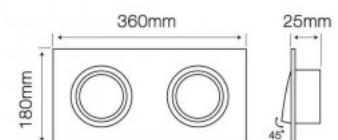

Casing material aluminum

Polishing semimatt

Luminaire frame AR111 white

Product code 16083

Price 23,50+VAT

Maximum output 35W/1m
Height 25.0mm
Diameter 180.0mm
Installation opening diameter 140mm
Weight 370g
Casing colour white
Casing material aluminum
Work environment indoor use

Luminaire frame AR111 x2 black

Product code 15239

Price 22,07+VAT

Width 180.0mm
Length 350.0mm
Casing colour black
Casing material aluminum
Polishing semimatt

Luminaire frame AR111 x2 white

Product code 15524

Price 33,00+VAT

Width 180.0mm
Length 350.0mm
Casing colour white
Casing material aluminum
Polishing semimatt

Luminaire frame BCL-01 white round IP44

Product code 14604

Price 5,00+VAT

Promotional price 4,50+VAT

Protection class IP44
Diameter 83.0mm
Installation opening diameter 70mm
Casing colour white
Casing material aluminum
Polishing matt
Shape round

Suitable for installation in a damp room. Comes with rubber seals.