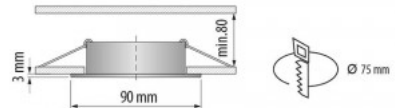

Luminaire frame PLVR55GU10 D90 white IP20

Product code 16305

Price 1,65+VAT

Protection class IP20
Height 80.0mm
Diameter 90.0mm
Installation opening diameter 75mm
Casing colour white