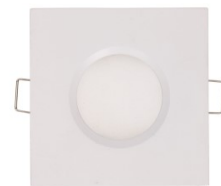

Suitable for installation in a damp room. Comes with rubber seals.

Luminaire frame 89x89 white IP44

Product code 15726

Protection class IP44
 Width 89.0mm
 Length 89.0mm
 Installation opening diameter 68mm
 Casing colour white

Luminaire frame AR111 white

Product code 16083

Maximum output 35W/1m
 Height 25.0mm
 Diameter 180.0mm
 Installation opening diameter 140mm
 Weight 370g
 Casing colour white
 Casing material aluminum
 Work environment indoor use

Luminaire frame BCL-03 white square IP44

Product code 14603

Protection class IP44
 Height 49.0mm
 Width 84.0mm
 Length 84.0mm
 Installation opening diameter 70mm
 Casing colour white
 Casing material aluminum
 Polishing matt
 Shape square

Suitable for installation in a damp room. Comes with rubber seals.

Luminaire frame D68 black IP44

Product code 16304

Protection class IP44
 Diameter 89.0mm
 Installation opening diameter 68mm
 Casing colour black