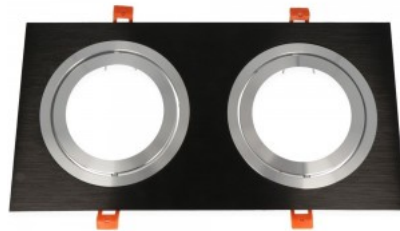

Casing material aluminum

Polishing semimatt

Luminaire frame AR111 white

Product code 16083

Price 23,50+VAT

Maximum output 35W/1m
Height 25.0mm
Diameter 180.0mm
Installation opening diameter 140mm
Weight 370g
Casing colour white
Casing material aluminum
Work environment indoor use

Luminaire frame AR111 x2 black

Product code 15239

Price 22,07+VAT

Width 180.0mm
Length 350.0mm
Casing colour black
Casing material aluminum
Polishing semimatt

Luminaire frame AR111 x2 white

Product code 15524

Price 33,00+VAT

Width 180.0mm
Length 350.0mm
Casing colour white
Casing material aluminum
Polishing semimatt

Luminaire frame BCL-01 white round IP44

Product code 14604

Price 5,00+VAT

Promotional price 4,50+VAT