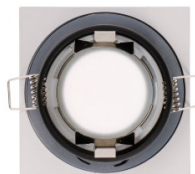

Luminaire frame AR111 white

Product code 16083

Maximum output 35W/1m
Height 25.0mm
Diameter 180.0mm
Installation opening diameter 140mm
Weight 370g
Casing colour white
Casing material aluminum
Work environment indoor use

Luminaire frame BCL-03 white square IP44

Product code 14603

Protection class IP44
Height 49.0mm
Width 84.0mm
Length 84.0mm
Installation opening diameter 70mm
Casing colour white
Casing material aluminum
Polishing matt
Shape square

Suitable for installation in a damp room. Comes with rubber seals.

Luminaire frame D68 black IP44

Product code 16304

Protection class IP44
Diameter 89.0mm
Installation opening diameter 68mm
Casing colour black