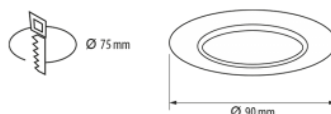

Luminaire frame LVSRMR16AB D90 inox IP20

Product code 16306

Protection class IP20
Diameter 89.0mm
Installation opening diameter 68mm
Casing colour inox
Casing material aluminum
Work environment indoor use