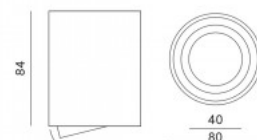

Luminaire frame OH36 black 230V GU10 IP20

Product code 15234

Supply voltage 230V
Socket GU10
Protection class IP20
Height 84.0mm
Diameter 80.0mm
In box 20pcs
Casing colour black
Casing material aluminum
Work environment indoor use

Striking surface-mounted [ceiling light](#). Suitable for illuminating various indoor spaces. The luminaire has a brushed aluminium black body. Light is directional in two directions up to 15 degrees. GU10 socket. Light bulb is not included in the package. Illuminate your world with LED House professionals - [check out our project portfolio here!](#)