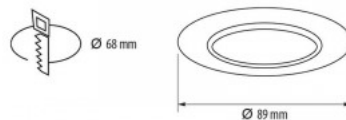

Product code 16448

Protection class IP44
Diameter 89.0mm
Installation opening diameter 68mm
Casing colour white
Casing material aluminum + glass