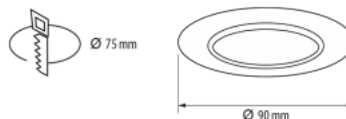

Luminaire frame AR111 white

Product code 16083

Maximum output 35W/1m
 Height 25.0mm
 Diameter 180.0mm
 Installation opening diameter 140mm
 Weight 370g
 Casing colour white
 Casing material aluminum
 Work environment indoor use

Height 50.0mm
Diameter 100.0mm
Installation opening diameter 90mm
In box 100pcs
Casing colour black
Casing material aluminum
Polishing matt
Shape round

Luminaire frame JUNO white square GU10 IP20

Product code 17103

Socket GU10
Protection class IP20
Height 44.0mm
Width 90.0mm
Length 90.0mm
Installation opening diameter
80x80mm
Casing colour white
Casing material aluminum
Polishing matt
Shape square
Work environment indoor use

Directional housing for LED bulb installation.

Luminaire frame LVSRMR16AB D90 inox IP20

Product code 16306

Protection class IP20
Diameter 89.0mm
Installation opening diameter 68mm
Casing colour inox
Casing material aluminum
Work environment indoor use