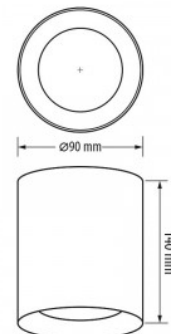

Luminaire frame ORLI white round GU10 IP20

Product code 16459

Price 4,50+VAT

Socket GU10
Protection class IP20
Height 44.0mm
Diameter 92.0mm
Installation opening diameter 83mm
Casing colour white
Casing material aluminum
Polishing matt
Shape round
Work environment indoor use
Warranty 1 years

Luminaire frame PLVR55GU10 D90 white IP20

Product code 16305

Price 1,65+VAT

Protection class IP20
Height 80.0mm
Diameter 90.0mm
Installation opening diameter 75mm
Casing colour white

Housing SSRGU10BL black round GU10 IP20

Product code 16309

Price 14,29+VAT

Maximum output 35W/1m
Socket GU10
Protection class IP20
Height 140.0mm
Diameter 90.0mm
In box 20pcs
Casing colour black
Casing material aluminum
Polishing matt
Shape round
Work environment indoor use

Housing Tube white GU10

Product code 15358

Price 16,00+VAT

Socket GU10
Height 125.0mm
Diameter 96.0mm
Casing colour white
Casing material aluminum
Polishing matt
Work environment indoor use