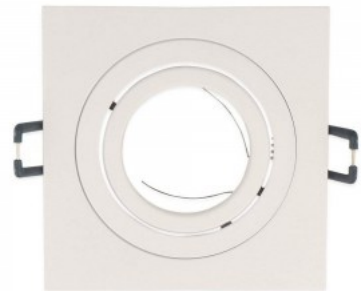

Suitable for installation in a damp room. Comes with rubber seals.

Luminaire frame 89x89 white IP44

Product code 15726

Price 2,91+VAT

Protection class IP44

Width 89.0mm

Length 89.0mm

Installation opening diameter 68mm

Casing colour white

Luminaire frame AR111 black

Product code 15238

Price 13,22+VAT

Width 180.0mm

Length 180.0mm

Installation opening diameter 140mm

Casing colour black

Casing material aluminum

Polishing semimatt

Luminaire frame AR111 white

Product code 16083

Price 23,50+VAT

Maximum output 35W/1m
Height 25.0mm
Diameter 180.0mm
Installation opening diameter 140mm
Weight 370g
Casing colour white
Casing material aluminum
Work environment indoor use

Protection class IP44
Diameter 83.0mm
Installation opening diameter 70mm
Casing colour white
Casing material aluminum
Polishing matt
Shape round

Suitable for installation in a damp room. Comes with rubber seals.