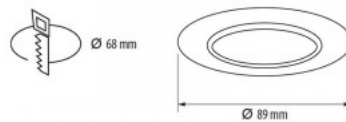

Luminaire frame AR111 white

Product code 16083

Maximum output 35W/1m
 Height 25.0mm
 Diameter 180.0mm
 Installation opening diameter 140mm
 Weight 370g
 Casing colour white
 Casing material aluminum
 Work environment indoor use

Luminaire frame BCL-03 white square IP44

Product code 14603

Protection class IP44
 Height 49.0mm
 Width 84.0mm
 Length 84.0mm
 Installation opening diameter 70mm
 Casing colour white
 Casing material aluminum
 Polishing matt
 Shape square

Luminaire frame D89 white IP44

Product code 16448

Protection class IP44
Diameter 89.0mm
Installation opening diameter 68mm
Casing colour white
Casing material aluminum + glass

Luminaire frame DL170-75-A black round

Socket GU10
Protection class IP20
Height 44.0mm
Width 90.0mm
Length 90.0mm
Installation opening diameter
80x80mm
Casing colour white
Casing material aluminum
Polishing matt
Shape square
Work environment indoor use