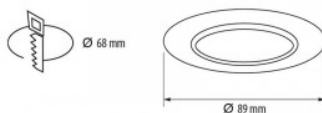

Product code 16448

Price 5,67+VAT

Protection class IP44

Diameter 89.0mm

Installation opening diameter 68mm

Casing colour white

Casing material aluminum + glass

Luminaire frame DL170-75-A black round