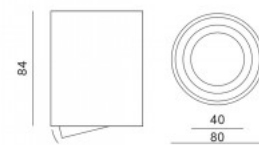

Housing OH36 black 230V GU10 IP20

Product code 15234

Price 10,59+VAT

Supply voltage 230V
Socket GU10
Protection class IP20
Height 84.0mm
Diameter 80.0mm
In box 20pcs
Casing colour black
Casing material aluminum
Work environment indoor use
Warranty 2 years