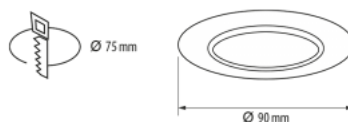

Luminaire frame LVSRMR16AB D90 inox IP20

Product code 16306

Price 1,73+VAT

Protection class IP20
Diameter 89.0mm
Installation opening diameter 68mm
Casing colour inox
Casing material aluminum
Work environment indoor use