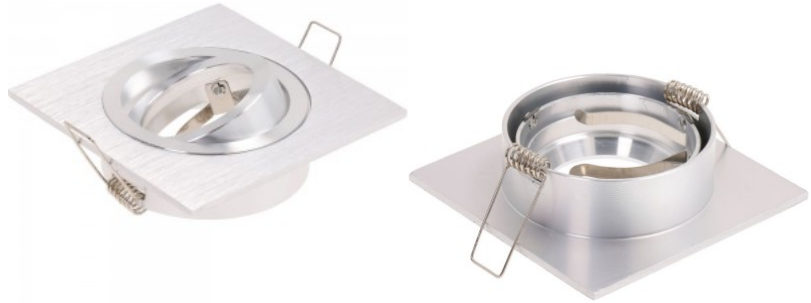

## Luminaire frame 4553 silvery square

### Product code 14764

---

Height 27.0mm  
Width 94.0mm  
Length 94.0mm  
Installation opening diameter  
75-82mm  
Casing colour silvery  
Casing material aluminum  
Polishing matt  
Shape square  
Work environment indoor use

### Product code 14763

---

Height 27.0mm  
Width 94.0mm  
Length 94.0mm  
Installation opening diameter  
75-82mm  
Casing colour silvery  
Casing material aluminum  
Polishing shiny  
Shape square  
Work environment indoor use

### Product code 16083

Maximum output 35W/1m  
 Height 25.0mm  
 Diameter 180.0mm  
 Installation opening diameter 140mm  
 Weight 370g  
 Casing colour white  
 Casing material aluminum  
 Work environment indoor use