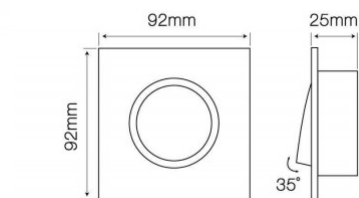

Housing AKROS S-W white IP20

Product code 15369

Price 5,00+VAT

Protection class IP20

Height 25.0mm

Width 92.0mm

Length 92.0mm

Casing colour white