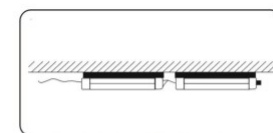

Furniture light Trio Lighting Ramon white 6,5W 700lm IP20 3000K warm white

Product code 21116

Brand [Trio Lighting](#)

Output 6,5W

Luminous flux 700lumens

Correlated colour temperature warm white 3000K

Protection class IP20

Lifespan 30000h

Height 40.0mm

Width 510.0mm

Length 25.0mm

Weight 300 g

Package weight 300 g

Casing colour white

Casing material plastic

No. of switches 25000pcs

Impact resistance IK02

Work environment indoor use

Warranty 5 years

The 51cm wide RAMON LED under-cabinet light is designed for mounting on kitchen wall units or similar, where it provides ideal lighting for the work area. It is illuminated by energy-efficient LEDs that produce a pleasant warm white light. The light is switched on and off using the toggle switch on the white housing. Thanks to the classic and simple white colour scheme, the light can be used in all conceivable areas. In addition, the luminaires feature modern LED technology, which stands for a high quality of light. LED light sources are characterized by a long service life and low heat generation.

Max. 12pcs

Inklusive 15cm X1
150cm X1