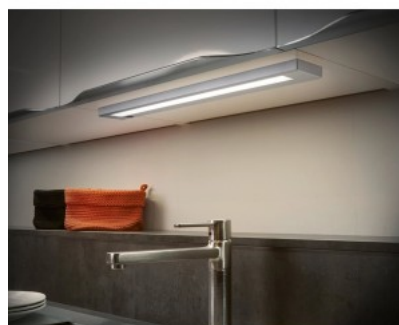

Casing colour white

Casing material plastic

No. of switches 25000pcs

Impact resistance IK02

Work environment indoor use

Warranty 5 years

A well-lit work surface in the kitchen is the be-all and end-all. With the ALINO under-cabinet light, you can fulfil all requirements. With a width of 55 cm, it can be easily mounted under any cupboard and provides excellent light in your kitchen. The light can be switched on and off using the switch. It harmonises in a timeless white design and blends in easily with various furnishing styles. In addition, the luminaires feature modern LED technology, which stands for a high quality of light. LED light sources are characterized by a long service life and low heat generation.

Casing material plastic

No. of switches 25000pcs

Impact resistance IK02

Work environment indoor use

Warranty 5 years

The RAMON under-cabinet luminaire impresses with its simple and timeless design. With its slim design, it can be easily integrated into a wide variety of work areas and provides them with sufficient light. The light has a width of 28 cm and is switched on and off using the toggle switch on the housing. Thanks to the white colour scheme, this light is a great addition to any interior. In addition, the luminaires feature modern LED technology, which stands for a high quality of light. LED light sources are characterized by a long service life and low heat generation.