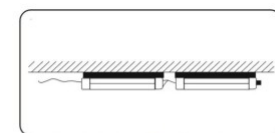

Furniture light Trio Lighting Ramon white 6,5W 700lm IP20 3000K warm white

Product code 21116

Brand [Trio Lighting](#)

Output 6,5W

Luminous flux 700lumens

Correlated colour temperature warm white 3000K

Protection class IP20

Lifespan 30000h

Height 40.0mm

Width 510.0mm

Length 25.0mm

Weight 300 g

Package weight 300 g

Casing colour white

Casing material plastic

No. of switches 25000pcs

Impact resistance IK02

Work environment indoor use

Warranty 5 years

The 51cm wide RAMON LED under-cabinet light is designed for mounting on kitchen wall units or similar, where it provides ideal lighting for the work area. It is illuminated by energy-efficient LEDs that produce a pleasant warm white light. The light is switched on and off using the toggle switch on the white housing. Thanks to the classic and simple white colour scheme, the light can be used in all conceivable areas. In addition, the luminaires feature modern LED technology, which stands for a high quality of light. LED light sources are characterized by a long service life and low heat generation.

Max. 12pcs
1 2 3