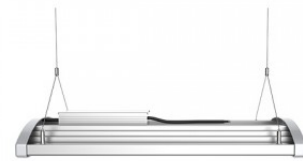

LED industrial light PROLUMEN T19B DALI silvery 230V 200W 26000lm CRI80 120° IP42 4000K pure white

Product code 15855 DALI dimmable

Price 185,91+VAT

Brand [PROLUMEN](#)

Supply voltage 230V

Dimmable DALI

Output 200W

Luminous flux 26000lumens

Luminaire's efficiency 130W

Correlated colour temperature (cct)

pure white 4000K

Lens angle 120

Cri 80

Sdcm - macadam ellipses 5

Protection class IP42

Lifespan 50000h

Llmf L80B10 @25°C 50.000h

Height 90.0mm

Width 218.0mm

Length 810.0mm

In package 1pc

Casing colour silvery

Casing material aluminum + plastic

Power supply TOMCARLINE

Work environment indoor use

Certificates CE, RoHS

Warranty 5 years