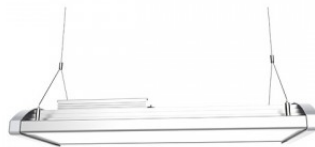

LED industrial light PROLUMEN T19B + microwave motion sensor silvery 230V 150W 19500lm CRI80 110° IP42 4000K pure white

Product code 13900 0-10V dimmable

Price 171,05+VAT

Brand [PROLUMEN](#)

Supply voltage 230V

Dimmable 0-10V

Output 150W

Luminous flux 19500lumens

Luminaire's efficiency 130W

Correlated colour temperature (cct)

pure white 4000K

Lens angle 110

Cri 80

Sdcm - macadam ellipses 5

Protection class IP42

Lifespan 50000h

Llmf L80B10 @25°C 50.000h

Height 90.0mm

Width 218.0mm

Length 600.0mm

Weight 4000g

Package weight 5200g

In package 1pc

Casing colour silvery

Casing material aluminum + plastic

Power supply TOMCARLINE

Work environment indoor use

Certificates CE, RoHS

Warranty 5 years