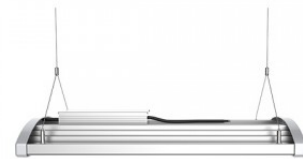

LED industrial light PROLUMEN T19B + microwave motion sensor silvery 230V 150W 19500lm CRI80 110° IP42 4000K pure white

Product code 13900 0-10V dimmable

Price 171,05+VAT

Brand [PROLUMEN](#)

Supply voltage 230V

Dimmable 0-10V

Output 150W

Luminous flux 19500lumens

Luminaire's efficiency 130W

Correlated colour temperature (cct)

pure white 4000K

Lens angle 110

Cri 80

Sdcm - macadam ellipses 5

Protection class IP42

Lifespan 50000h

Llmf L80B10 @25°C 50.000h

Height 90.0mm

Width 218.0mm

Length 600.0mm

Weight 4000g

Package weight 5200g

In package 1pc

Casing colour silvery

Casing material aluminum + plastic

Power supply TOMCARLINE

Work environment indoor use

Certificates CE, RoHS

Warranty 5 years