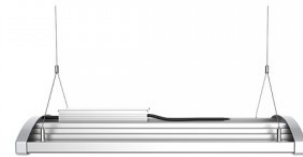

LED industrial light PROLUMEN T19B silvery 230V 100W 13000lm CRI80 120° IP42 4000K pure white

Product code 15859

Brand [PROLUMEN](#)

Supply voltage 230V

Output 100W

Luminous flux 13000lumens

Luminaire's efficiency 130W

Correlated colour temperature (cct)

pure white 4000K

Lens angle 120

Cri 80

Sdcm - macadam ellipses 5

Protection class IP42

Lifespan 50000h

Llmf L80B10 @25°C 50.000h

Height 90.0mm

Width 218.0mm

Length 400.0mm

In package 1pc

Casing colour silvery

Casing material aluminum + plastic

Power supply TOMCARLINE

Work environment indoor use

Certificates CE, RoHS

Warranty 5 years