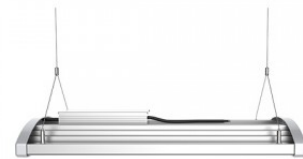

LED industrial light PROLUMEN T19B DALI silvery 230V 150W 19500lm CRI80 120° IP42 4000K pure white

Product code 15848 DALI dimmable

Price 150,00+VAT

Brand [PROLUMEN](#)

Supply voltage 230V

Dimmable DALI

Output 150W

Luminous flux 19500lumens

Luminaire's efficiency 130W

Correlated colour temperature (cct)

pure white 4000K

Lens angle 120

Cri 80

Sdcm - macadam ellipses 5

Protection class IP42

Lifespan 50000h

Llmf L80B10 @25°C 50.000h

Height 90.0mm

Width 218.0mm

Length 600.0mm

Weight 4000g

Package weight 5200g

In package 1pc

Casing colour silvery

Casing material aluminum + plastic

Power supply TOMCARLINE

Work environment indoor use

Certificates CE, RoHS

Warranty 5 years