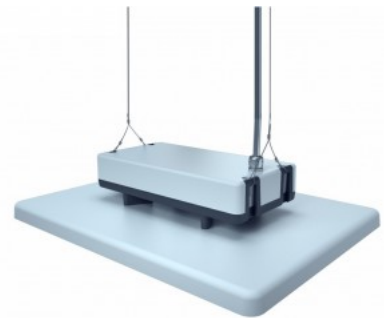

LED sports hall light PROLUMEN Arena HB120 UGR23 160lm/W gray 230V 120W 19200lm CRI80 110° IP65 4000K pure white

Product code 15561

Brand [PROLUMEN](#)

Supply voltage 230V

Output 120W

Luminous flux 19200lumens

Luminaire's efficiency 160W

Correlated colour temperature (cct)

pure white 4000K

Lens angle 110

Source of light [CREE LED](#)

Cri 80

Ugr 23

Sdcm - macadam ellipses 6

Protection class IP65

Lifespan 50000h

Llmf L80B10 @25°C 50.000h

Height 120.0mm

Width 310.0mm

Length 415.0mm

Package weight 5000g

Casing colour gray

Casing material aluminum

Polishing matt

Power supply [MEAN WELL](#)

Impact resistance IK10

Work environment indoor use

Operation temperature -40~70°C

Certificates CE, RoHS

Warranty 5 years