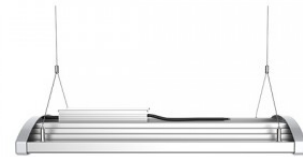

LED industrial light PROLUMEN T19B silvery 230V 200W 26000lm CRI80 120° IP42 4000K pure white

Product code 15858

Brand [PROLUMEN](#)

Supply voltage 230V

Output 200W

Luminous flux 26000lumens

Luminaire's efficiency 130W

Correlated colour temperature (cct)

pure white 4000K

Lens angle 120

Cri 80

Sdcm - macadam ellipses 5

Protection class IP42

Lifespan 50000h

Llmf L80B10 @25°C 50.000h

Height 90.0mm

Width 218.0mm

Length 810.0mm

In package 1pc

Casing colour silvery

Casing material aluminum + plastic

Power supply TOMCARLINE

Work environment indoor use

Certificates CE, RoHS

Warranty 5 years

LED industrial light PROLUMEN TP LINK 1200 white 230V 40W 5400lm CRI80 120° IP65 4000K pure white