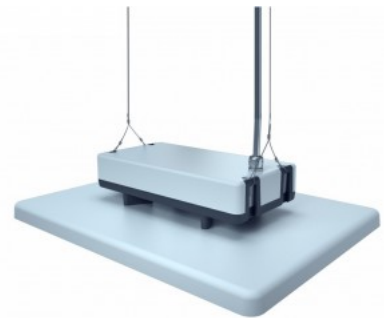

LED sports hall light PROLUMEN Arena HB200 UGR21 160lm/W gray 230V 200W 32000lm CRI80 80° IP65 5000K pure white

Product code 16335

Brand [PROLUMEN](#)

Supply voltage 230V

Output 200W

Luminous flux 32000lumens

Luminaire's efficiency 160W

Correlated colour temperature (cct)

pure white 5000K

Lens angle 80

Source of light [CREE LED](#)

Cri 80

Ugr 19

Sdcm - macadam ellipses 6

Protection class IP65

Lifespan 50000h

Llmf L80B10 @25°C 50.000h

Height 120.0mm

Width 362.0mm

Length 487.0mm

Package weight 6500g

Casing colour gray

Casing material aluminum

Polishing matt

Power supply OSRAM

Impact resistance IK10

Work environment indoor use

Operation temperature -40~70°C

Certificates CE, RoHS

Warranty 5 years