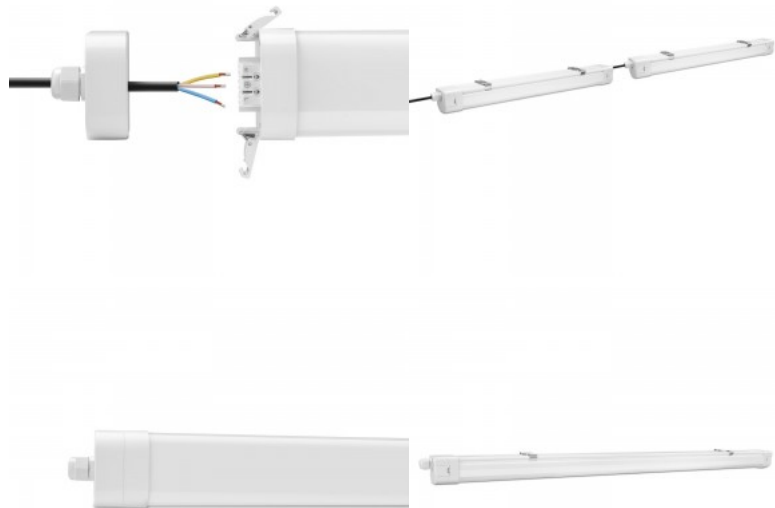

Product code 15705

Price 46,16+VAT

Brand [PROLUMEN](#)

Supply voltage 230V

Output 40W

Luminous flux 5400lumens

Luminaire's efficiency 135W

Correlated colour temperature (cct)

pure white 4000K

Lens angle 120

Source of light [BRIDGELUX LED](#)

Cri 80

Lor 80

Sdcm - macadam ellipses 6

Protection class IP65

Lifespan 50000h

Llmf L80B10 @25°C 50.000h

Height 65.0mm

Width 74.0mm

Length 1221.0mm

In package 1pc

In box 6pcs

Casing colour white

Casing material aluminum + plastic

Polishing matt

Power supply OSRAM

Impact resistance IK08

Work environment indoor / outdoor use

Operation temperature -20° +40°C

Certificates CE, D, F

Warranty 5 years