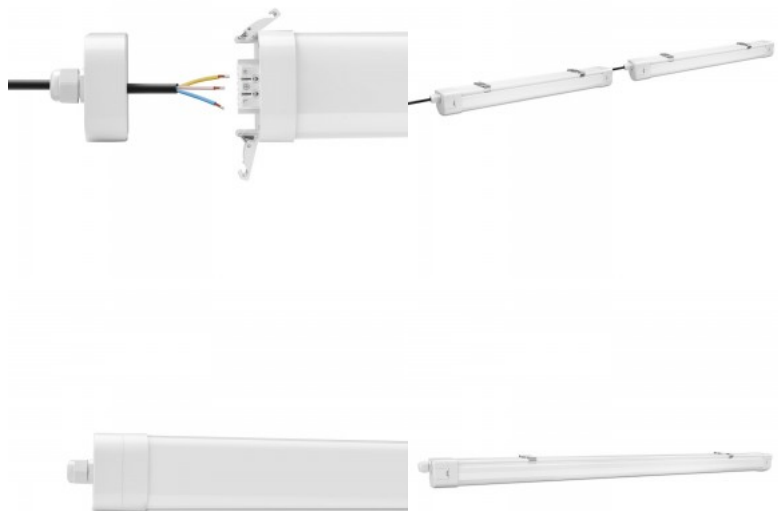

LED industrial light PROLUMEN TP LINK 1500 white 230V 60W 8100lm CRI80 120° IP65 4000K pure white

Product code 15706

Price 58,00+VAT

Brand [PROLUMEN](#)

Supply voltage 230V

Output 60W

Luminous flux 8100lumens

Luminaire's efficiency 135W

Correlated colour temperature (cct)

pure white 4000K

Lens angle 120

Source of light [BRIDGELUX LED](#)

Cri 80

Lor 80

Sdcm - macadam ellipses 6

Protection class IP65

Lifespan 50000h

Llmf L80B10 @25°C 50.000h

Height 65.0mm

Width 74.0mm

Length 1502.0mm

In package 1pc

In box 6pcs

Casing colour white

Casing material aluminum + plastic

Polishing matt

Power supply OSRAM

Impact resistance IK08

Work environment indoor / outdoor

use

Operation temperature -20° +40°C

Certificates CE, D, F

Warranty 5 years