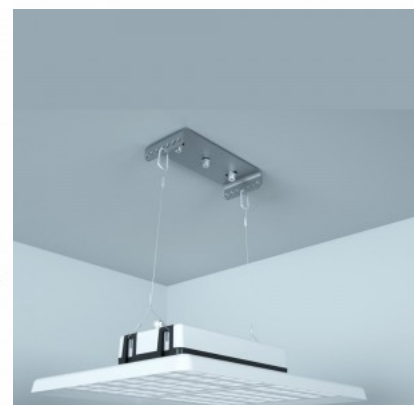

Casing material aluminum

Polishing matt

Power supply [MEAN WELL](#)

Impact resistance IK10

Work environment indoor use

Operation temperature -40~70°C

Certificates CE, RoHS

Warranty 5 years