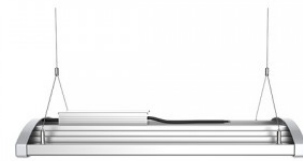

LED industrial light PROLUMEN T19B silvery 230V 150W 19500lm CRI80 110° IP42 4000K pure white

Product code 15349

Brand [PROLUMEN](#)

Supply voltage 230V

Output 150W

Luminous flux 19500lumens

Luminaire's efficiency 130W

Correlated colour temperature (cct)

pure white 4000K

Lens angle 110

Cri 80

Sdcm - macadam ellipses 5

Protection class IP42

Lifespan 50000h

Llmf L80B10 @25°C 50.000h

Height 90.0mm

Width 218.0mm

Length 600.0mm

Weight 4000g

Package weight 5200g

In package 1pc

Casing colour silvery

Casing material aluminum + plastic

Power supply TOMCARLINE

Work environment indoor use

Certificates CE, RoHS

Warranty 5 years