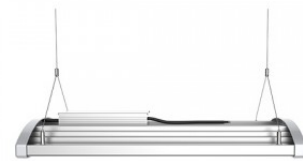

LED industrial light PROLUMEN T19B DALI silvery 230V 100W 13000lm CRI80 120° IP42 4000K pure white

Product code 15856 DALI dimmable

Brand [PROLUMEN](#)

Supply voltage 230V

Dimmable DALI

Output 100W

Luminous flux 13000lumens

Luminaire's efficiency 130W

Correlated colour temperature (cct)

pure white 4000K

Lens angle 120

Cri 80

Sdcm - macadam ellipses 5

Protection class IP42

Lifespan 50000h

Llmf L80B10 @25°C 50.000h

Height 90.0mm

Width 218.0mm

Length 400.0mm

In package 1pc

Casing colour silvery

Casing material aluminum + plastic

Power supply TOMCARLINE

Work environment indoor use

Certificates CE, RoHS

Warranty 5 years