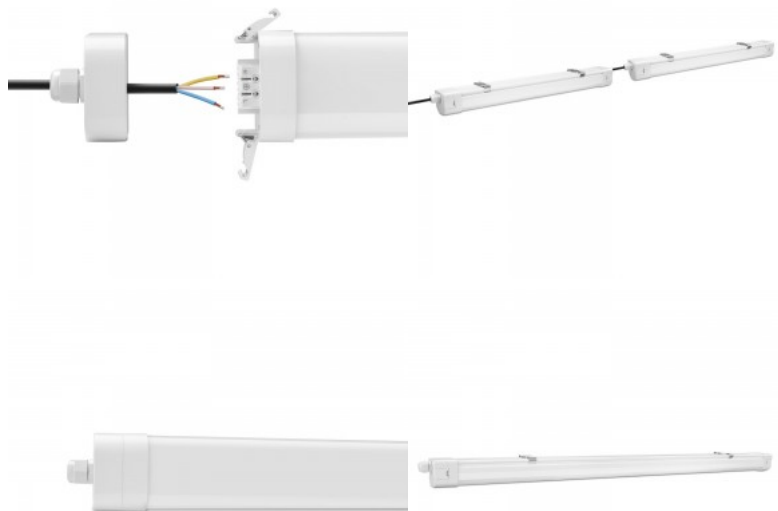

LED industrial light PROLUMEN TP LINK 600 white 230V 20W 2520lm CRI80 120° IP65 4000K pure white

Product code 14717

Price 32,50+VAT

Brand [PROLUMEN](#)

Supply voltage 230V

Output 20W

Luminous flux 2520lumens

Luminaire's efficiency 126W

Correlated colour temperature (cct)

pure white 4000K

Lens angle 120

Source of light [BRIDGELUX LED](#)

Cri 80

Lor 80

Sdcm - macadam ellipses 6

Protection class IP65

Lifespan 50000h

Llmf L80B10 @25°C 50.000h

Height 64.0mm

Width 74.0mm

Length 659.0mm

Weight 800g

Package weight 132g

Casing colour white

Casing material aluminum + plastic

Polishing matt

Power supply OSRAM

Impact resistance IK08

Work environment indoor / outdoor

use

Operation temperature -20° +40°C

Certificates CE, D, F

Warranty 5 years