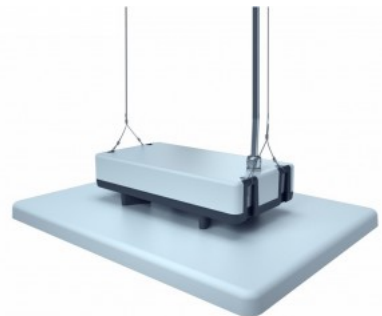

LED sports hall light PROLUMEN Arena HB200 UGR19 130lm/W gray 230V 200W 26000lm CRI80 80° IP65 5000K pure white

Product code 15139

Price 175,57+VAT

Promotional price 135,00+VAT

Brand [PROLUMEN](#)

Supply voltage 230V

Output 200W

Luminous flux 26000lumens

Luminaire's efficiency 130W

Correlated colour temperature (cct)
pure white 5000K

Lens angle 80

Source of light [CREE LED](#)

Cri 80

Ugr 19

Sdcm - macadam ellipses 6

Protection class IP65

Lifespan 50000h

Llmf L80B10 @25°C 50.000h

Casing colour gray

Casing material aluminum

Polishing matt

Power supply [MEAN WELL](#)

Impact resistance IK10

Work environment indoor use

Operation temperature -40~70°C

Certificates CE, RoHS

Warranty 5 years