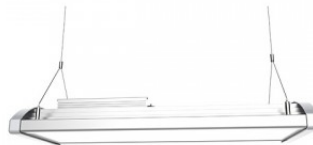

LED industrial light PROLUMEN T19B silvery 230V 150W 19500lm CRI80 110° IP42 4000K pure white

Product code 15349

Brand [PROLUMEN](#)

Supply voltage 230V

Output 150W

Luminous flux 19500lumens

Luminaire's efficiency 130W

Correlated colour temperature (cct)

pure white 4000K

Lens angle 110

Cri 80

Sdcm - macadam ellipses 5

Protection class IP42

Lifespan 50000h

Llmf L80B10 @25°C 50.000h

Height 90.0mm

Width 218.0mm

Length 600.0mm

Weight 4000g

Package weight 5200g

In package 1pc

Casing colour silvery

Casing material aluminum + plastic

Power supply TOMCARLINE

Work environment indoor use

Certificates CE, RoHS

Warranty 5 years