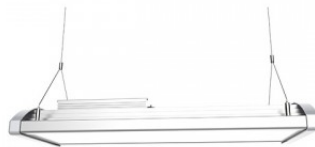

LED industrial light PROLUMEN T19B DALI silvery 230V 150W 19500lm CRI80 120° IP42 4000K pure white

Product code 15848 DALI dimmable

Price 150,00+VAT

Brand [PROLUMEN](#)

Supply voltage 230V

Dimmable DALI

Output 150W

Luminous flux 19500lumens

Luminaire's efficiency 130W

Correlated colour temperature (cct)

pure white 4000K

Lens angle 120

Cri 80

Sdcm - macadam ellipses 5

Protection class IP42

Lifespan 50000h

Llmf L80B10 @25°C 50.000h

Height 90.0mm

Width 218.0mm

Length 600.0mm

Weight 4000g

Package weight 5200g

In package 1pc

Casing colour silvery

Casing material aluminum + plastic

Power supply TOMCARLINE

Work environment indoor use

Certificates CE, RoHS

Warranty 5 years