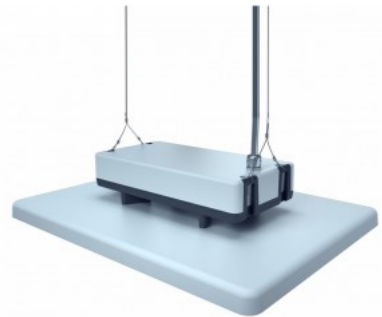

LED sports hall light PROLUMEN Arena HB200 UGR23 160lm/W gray 230V 200W 32000lm CRI80 110° IP65 4000K pure white

Product code 15553 0-10V dimmable

Brand [PROLUMEN](#)

Supply voltage 230V

Dimmable 0-10V

Output 200W

Luminous flux 32000lumens

Luminaire's efficiency 160W

Correlated colour temperature (cct)

pure white 4000K

Lens angle 110

Source of light [CREE LED](#)

Cri 80

Ugr 23

Sdcm - macadam ellipses 6

Protection class IP65

Lifespan 50000h

Llmf L80B10 @25°C 50.000h

Height 120.0mm

Width 362.0mm

Length 487.0mm

Package weight 6500g

Casing colour gray

Casing material aluminum

Polishing matt

Power supply OSRAM

Impact resistance IK10

Work environment indoor use

Operation temperature -40~70°C

Certificates CE, RoHS

Warranty 5 years