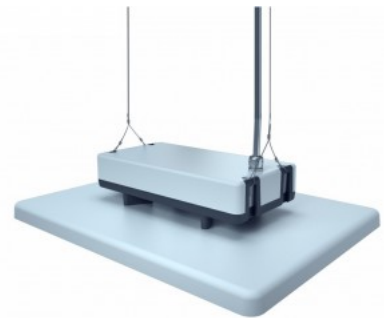

LED sports hall light PROLUMEN Arena HB150 UGR23 160lm/W gray 230V 150W 24000lm CRI80 110° IP65 4000K pure white

Product code 15785

Brand [PROLUMEN](#)
 Supply voltage 230V
 Output 150W
 Luminous flux 24000lumens
 Luminaire's efficiency 160W
 Correlated colour temperature (cct) pure white 4000K
 Lens angle 110
 Source of light [CREE LED](#)
 Cri 80
 Ugr 23
 Sdcm - macadam ellipses 6
 Protection class IP65
 Lifespan 50000h
 Llmf L80B10 @25°C 50.000h
 Height 120.0mm
 Width 362.0mm
 Length 487.0mm
 Casing colour gray
 Casing material aluminum
 Polishing matt
 Power supply OSRAM
 Impact resistance IK10
 Work environment indoor use
 Operation temperature -40~70°C
 Certificates CE, RoHS
 Warranty 5 years