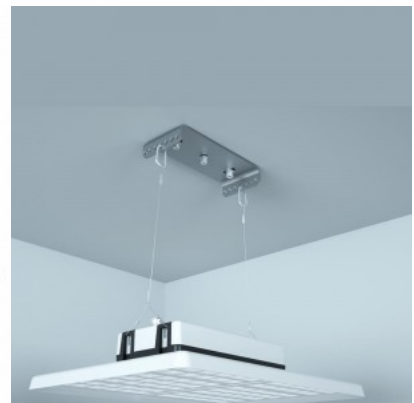

LED sports hall light PROLUMEN Arena HB100 UGR23 130lm/W gray 230V 100W 13700lm CRI80 110° IP65 4000K pure white

Product code 15258

Price 179,05+VAT

Promotional price 130,00+VAT

Brand [PROLUMEN](#)
Supply voltage 230V
Output 100W
Luminous flux 13700lumens
Luminaire's efficiency 137W
Correlated colour temperature (cct) pure white 4000K
Lens angle 110
Source of light [CREE LED](#)
Cri 80
Ugr 23
Sdcm - macadam ellipses 6
Protection class IP65
Lifespan 50000h
Llmf L80B10 @25°C 50.000h
Casing colour gray
Casing material aluminum
Polishing matt
Power supply [MEAN WELL](#)
Impact resistance IK10
Work environment indoor use
Operation temperature -40~70°C
Certificates CE, RoHS
Warranty 5 years