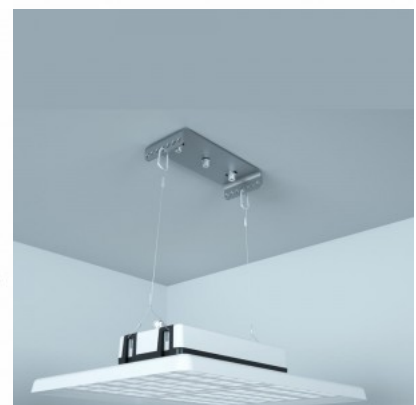

LED sports hall light PROLUMEN Arena HB200 UGR21 160lm/W gray 230V 200W 32000lm CRI80 80° IP65 5000K pure white

Product code 16335

Brand [PROLUMEN](#)

Supply voltage 230V

Output 200W

Luminous flux 32000lumens

Luminaire's efficiency 160W

Correlated colour temperature (cct)

pure white 5000K

Lens angle 80

Source of light [CREE LED](#)

Cri 80

Ugr 19

Sdcm - macadam ellipses 6

Protection class IP65

Lifespan 50000h

Llmf L80B10 @25°C 50.000h

Height 120.0mm

Width 362.0mm

Length 487.0mm

Package weight 6500g

Casing colour gray

Casing material aluminum

Polishing matt

Power supply OSRAM

Impact resistance IK10

Work environment indoor use

Operation temperature -40~70°C

Certificates CE, RoHS

Warranty 5 years