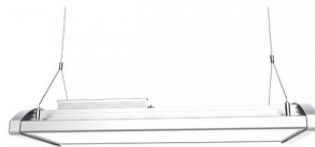

LED industrial light PROLUMEN T19B DALI silvery 230V 100W 13000lm CRI80 120° IP42 4000K pure white

Product code 15856 DALI dimmable

Brand [PROLUMEN](#)

Supply voltage 230V

Dimmable DALI

Output 100W

Luminous flux 13000lumens

Luminaire's efficiency 130W

Correlated colour temperature (cct)

pure white 4000K

Lens angle 120

Cri 80

Sdcm - macadam ellipses 5

Protection class IP42

Lifespan 50000h

Llmf L80B10 @25°C 50.000h

Height 90.0mm

Width 218.0mm

Length 400.0mm

In package 1pc

Casing colour silvery

Casing material aluminum + plastic

Power supply TOMCARLINE

Work environment indoor use

Certificates CE, RoHS

Warranty 5 years