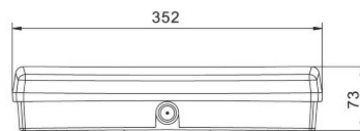

Emergency light INTELIGHT ORION LED 150 SA 3H CT LT central battery white 230V 15W 183lm 30° IP65 750

Product code 17401

Brand [INTELIGHT](#)

Supply voltage 230V

Output 15W

Maximum output 15W/1m

Luminous flux 183lumens

Luminaire's efficiency lm79 12W

Correlated colour temperature pure white 5000K

Lens angle 30

Cri 70

Protection class IP65

Height 64.0mm

Width 110.0mm

Length 352.0mm

In package 1pc

Casing colour white

Casing material plastic

Operation temperature 10-40°C

Certificates CE

Warranty 1 years