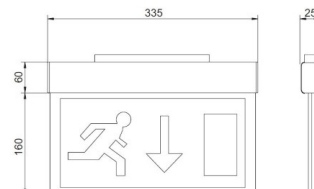

Emergency light INTELIGHT Kasjopeja SA 3h manual testing 230V 3.6W CRI70 IP20

Product code 16460

Brand [INTELIGHT](#)
Supply voltage 230V
Output 3.6W
Maximum output 3.6W/1m
Cri 70
Protection class IP20
Height 250.0mm
Width 28.0mm
Length 321.0mm
Weight 808 g
Package weight 981 g
In package 1pc
Casing material aluminium + plastic
Work environment indoor use
Operation temperature 10-40°C
Certificates CE
Warranty 1 years