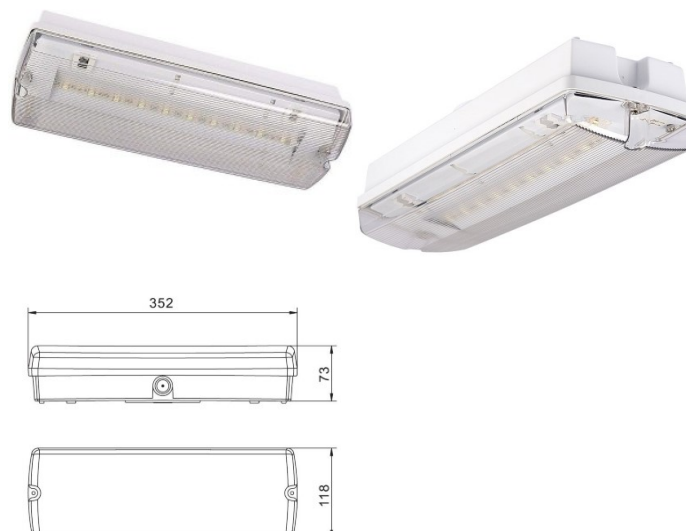

Product code 15621

Brand [INTELIGHT](#)
 Supply voltage 230V
 Output 3.5W
 Luminous flux 126lumens
 Luminaire's efficiency lm79 36W
 Cri 70
 Protection class IP65
 Height 73.0mm
 Width 118.0mm
 Length 352.0mm
 Weight 770g
 In package 1pc
 Casing material plastic
 Operation temperature 10-55°C
 Certificates CE
 Warranty 1 years

LED security light INTELIGHT ORION LED 100 SA 3H CT LT central battery white 230V 15W 122lm 30° IP65 750

Product code 17402

Brand [INTELIGHT](#)
 Supply voltage 230V
 Output 15W
 Luminous flux 122lumens
 Luminaire's efficiency lm79 8W
 Correlated colour temperature pure white 5000K
 Lens angle 30
 Cri 70
 Protection class IP65
 Height 64.0mm
 Width 110.0mm
 Length 352.0mm
 In package 1pc
 Casing colour white
 Casing material plastic
 Operation temperature 10-40°C
 Certificates CE
 Warranty 1 years