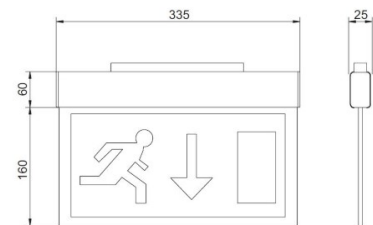

LED security light INTELIGHT Kasjopeja SA 3h manual testing 230V 3,6W CRI70 IP20

Product code 16460

Price 43,27+VAT

Brand [INTELIGHT](#)

Supply voltage 230V

Output 3,6W

Cri 70

Protection class IP20

Height 250.0mm

Width 28.0mm

Length 321.0mm

Weight 1000g

In package 1pc

Casing material aluminum + plastic

Work environment indoor use

Operation temperature 10-40°C

Certificates CE

Warranty 1 years