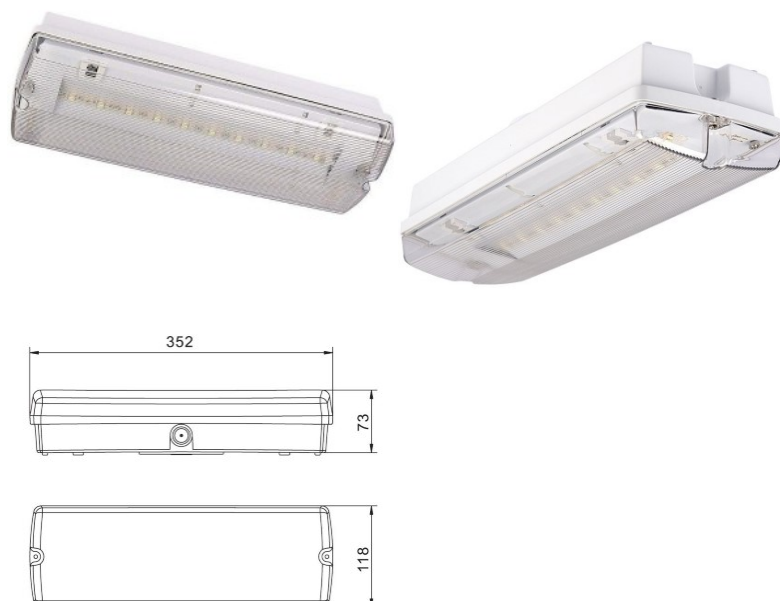

Emergency light INTELIGHT Kasjopeja SA 3h manual testing 230V 3.6W CRI70 IP20

Product code 16460

Brand [INTELIGHT](#)
 Supply voltage 230V
 Output 3.6W
 Maximum output 3.6W/1m
 Cri 70
 Protection class IP20
 Height 250.0mm
 Width 28.0mm
 Length 321.0mm
 Weight 808 g
 Package weight 981 g
 In package 1pc
 Casing material aluminium + plastic
 Work environment indoor use
 Operation temperature 10-40°C
 Certificates CE
 Warranty 1 years

The battery lasts 3 hours. Charging time 24 h The luminaire is two-sided. It comes with stickers (right, left) It can be installed either on the ceiling or on the wall. Two modes of operation: lights up when electricity is interrupted or permanently. Adjustable switch. Manufactured by the EU.

Emergency light INTELIGHT LED Exit Orion A/TA 3h manual testing gray 230V 4W IP65

Product code 17592

Brand [INTELIGHT](#)
 Supply voltage 230V
 Output 4W
 Maximum output 4W/1m
 Protection class IP65
 Height 73.0mm
 Width 118.0mm
 Length 352.0mm
 Weight 733 g
 Package weight 850 g
 In package 1pc
 Casing colour gray
 Casing material plastic
 Operation temperature 10-55°C
 Certificates CE
 Warranty 1 years

Emergency light INTELIGHT LED Exit Orion AT 3h automatic testing 230V 4W IP65

Product code 15318

Brand [INTELIGHT](#)
 Supply voltage 230V
 Output 4W
 Maximum output 4W/1m
 Protection class IP65
 Height 73.0mm
 Width 118.0mm
 Length 352.0mm
 Weight 1 kg
 In package 1pc
 Casing material plastic
 Operation temperature 10-55°C
 Certificates CE
 Warranty 1 years