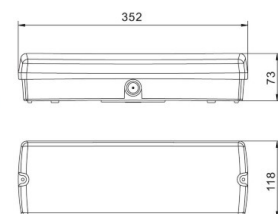

LED security light INTELIGHT LED Exit Orion A/TA 3h manual testing gray 230V 3W IP65

Product code 13327

Price 32,86+VAT

Brand [INTELIGHT](#)

Supply voltage 230V

Output 3W

Protection class IP65

Height 73.0mm

Width 118.0mm

Length 352.0mm

Weight 1000g

In package 1pc

Casing colour gray

Casing material plastic

Operation temperature 10-55°C

Certificates CE

Warranty 1 years