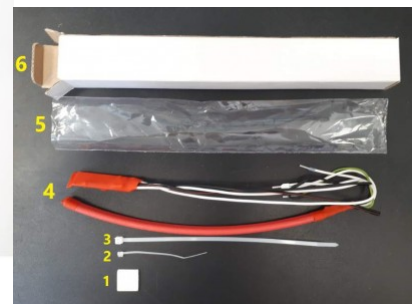

LED security light INTELIGHT Kasjopeja SA 3h manual testing 230V 3.6W CRI70 IP20

Product code 16460

Brand [INTELIGHT](#)
 Supply voltage 230V
 Output 3.6W
 Cri 70
 Protection class IP20
 Height 250.0mm
 Width 28.0mm
 Length 321.0mm
 Weight 808g
 Package weight 981g
 In package 1pc
 Casing material aluminum + plastic
 Work environment indoor use
 Operation temperature 10-40°C
 Certificates CE
 Warranty 1 years