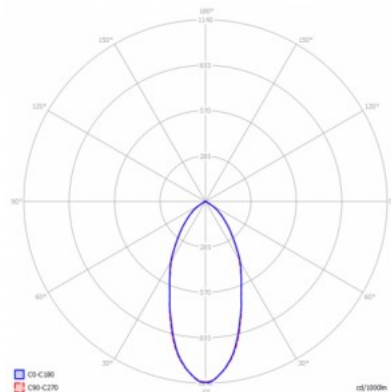

LED security light INTELIGHT Starlet External SC, M/NM, MT, 3h manual testing white round 230V 3W 143lm CRI70 IP41 5000K pure white

Product code 15178

Price 49,43+VAT

Brand [INTELIGHT](#)

Supply voltage 230V

Output 3W

Luminous flux 143lumens

Luminaire's efficiency 48W

Correlated colour temperature (cct)

pure white 5000K

Cri 70

Protection class IP41

Height 44.0mm

Diameter 150.0mm

Casing colour white

Casing material polycarbonate

Shape round

Work environment indoor use

Operation temperature +10 ~ +55°C

Warranty 1 years

STARLET EXTERNAL SC downlight is designed for illumination of escape routes and emergency exits during the failure of mains power. Lens type designed for evacuation routes.

Operation duration with battery power - 3 hours. Power 3W. Protection Rating IP41.