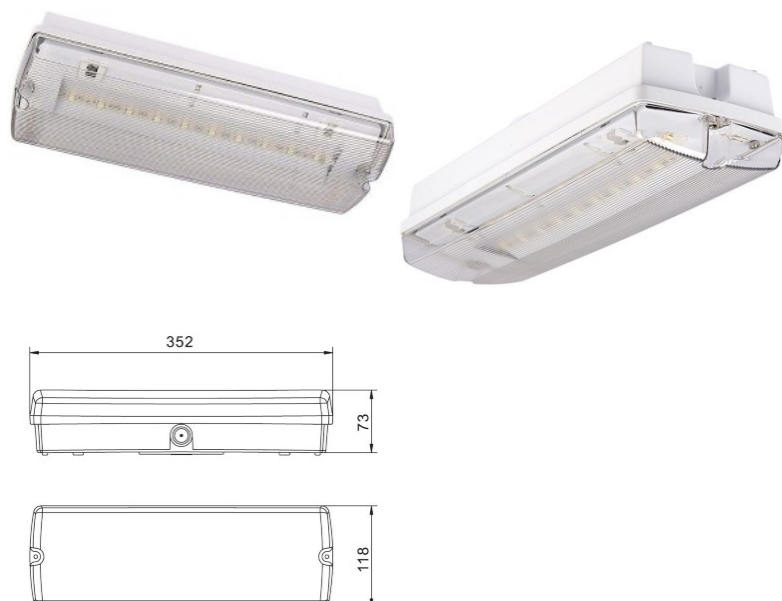

Emergency light INTELIGHT Kasjopeja SA 3h manual testing 230V 3.6W CRI70 IP20

Product code 16460

Brand [INTELIGHT](#)
 Supply voltage 230V
 Output 3.6W
 Maximum output 3.6W/1m
 Cri 70
 Protection class IP20
 Height 250.0mm
 Width 28.0mm
 Length 321.0mm
 Weight 808 g
 Package weight 981 g
 In package 1pc
 Casing material aluminium + plastic
 Work environment indoor use
 Operation temperature 10-40°C
 Certificates CE
 Warranty 1 years

The battery lasts 3 hours. Charging time 24 h The luminaire is two-sided. It comes with stickers (right, left) It can be installed either on the ceiling or on the wall. Two modes of operation: lights up when electricity is interrupted or permanently. Adjustable switch. Manufactured by the EU.

Emergency light INTELIGHT LED Exit Orion A/TA 3h manual testing gray 230V 4W IP65

Product code 17592

Brand [INTELIGHT](#)
 Supply voltage 230V
 Output 4W
 Maximum output 4W/1m
 Protection class IP65
 Height 73.0mm
 Width 118.0mm
 Length 352.0mm
 Weight 733 g
 Package weight 850 g
 In package 1pc
 Casing colour gray
 Casing material plastic
 Operation temperature 10-55°C
 Certificates CE
 Warranty 1 years

Emergency light INTELIGHT LED Exit Orion AT 3h automatic testing 230V 4W IP65

Product code 15318

Brand [INTELIGHT](#)
 Supply voltage 230V
 Output 4W
 Maximum output 4W/1m
 Protection class IP65
 Height 73.0mm
 Width 118.0mm
 Length 352.0mm
 Weight 1 kg
 In package 1pc
 Casing material plastic
 Operation temperature 10-55°C
 Certificates CE
 Warranty 1 years