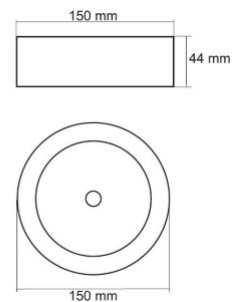

STARLET EXTERNAL
3W i 5W