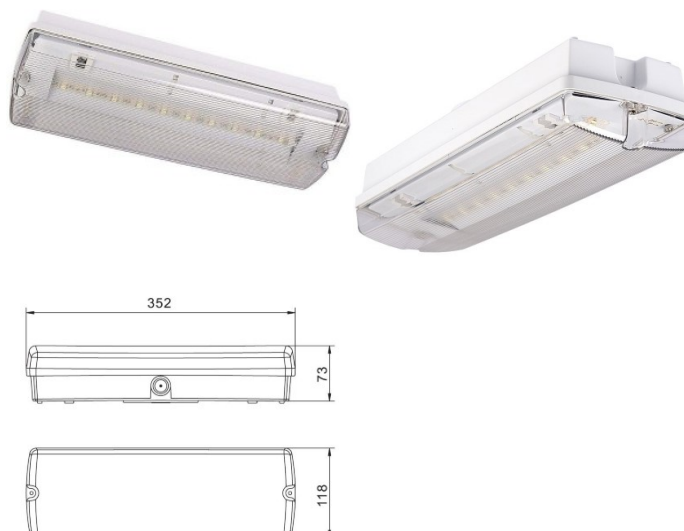

Product code 15621

Brand [INTELIGHT](#)
 Supply voltage 230V
 Output 3.5W
 Luminous flux 126lumens
 Luminaire's efficiency lm79 36W
 Cri 70
 Protection class IP65
 Height 73.0mm
 Width 118.0mm
 Length 352.0mm
 Weight 770g
 In package 1pc
 Casing material plastic
 Operation temperature 10-55°C
 Certificates CE
 Warranty 1 years

LED security light INTELIGHT ORION LED 100 SA 3H CT LT central battery white 230V 15W 122lm 30° IP65 750

Product code 17402

Brand [INTELIGHT](#)
 Supply voltage 230V
 Output 15W
 Luminous flux 122lumens
 Luminaire's efficiency lm79 8W
 Correlated colour temperature pure white 5000K
 Lens angle 30
 Cri 70
 Protection class IP65
 Height 64.0mm
 Width 110.0mm
 Length 352.0mm
 In package 1pc
 Casing colour white
 Casing material plastic
 Operation temperature 10-40°C
 Certificates CE
 Warranty 1 years