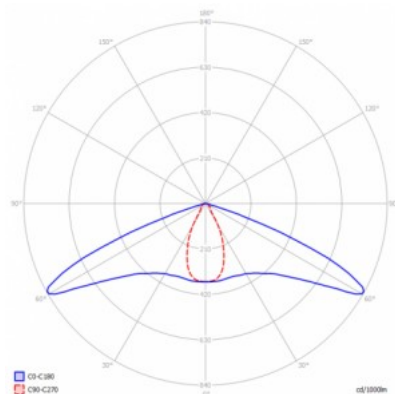

LED security light INTELIGHT Starlet External SC, SA, AT, 3h automatic testing 96323 white round 230V 5W 283lm CRI70 IP41 5000K pure white

Product code 16010

Price 59,00+VAT

Brand [INTELIGHT](#)

Supply voltage 230V

Output 5W

Luminous flux 283lumens

Luminaire's efficiency 57W

Correlated colour temperature (cct)
pure white 5000K

Cri 70

Protection class IP41

Height 44.0mm

Diameter 150.0mm

Casing colour white

Casing material polycarbonate

Polishing matt

Shape round

Work environment indoor use

Operation temperature +10 ~ +55°C

Warranty 1 years

STARLET EXTERNAL SO downlight is designed for illumination of escape routes and emergency exits during the failure of mains power. Lens type designed for open zones. Operation duration with battery power - 3 hours. Power 5W. Protection Rating IP41.