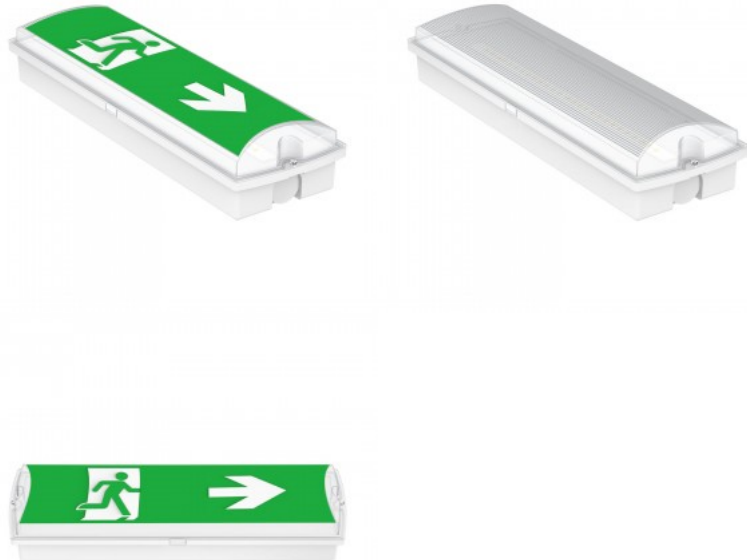

Height 43.0mm

Width 205.0mm

Length 264.0mm

The Wells security light central unit is one of the most user-friendly available on the market! Designed to manage all security lights in the entire building easily from one place. The Wells system utilizes the latest security lighting monitoring technologies, making the device as user-friendly and easily configurable as possible. The device features a touchscreen, a logical menu with various categories, and the option to control it with a remote.

Product code 17859

Brand [PROLUMEN](#)
Supply voltage 230V
Output 9W
Luminous flux 800lumens
Luminaire's efficiency lm79 89W
Correlated colour temperature pure white 5000K
Cri 80
Protection class IP66
Height 202.0mm
Width 120.0mm
Length 202.0mm
In package 1pc
In box 4pcs
Casing colour black
Casing material aluminum
Polishing matt
Work environment indoor / outdoor use
Operation temperature -35° - +45°C
Battery LiFePO4 6,4V 6000mAh
Warranty 5 years

LED security light PROLUMEN EXIT M3 3h AT white 230V 6W 200lm 120° IP65 850

Product code 17220

Brand [PROLUMEN](#)
 Supply voltage 230V
 Output 6W
 Luminous flux 200lumens
 Luminaire's efficiency lm79 33W
 Correlated colour temperature pure white 5000K
 Lens angle 120
 Cri 80
 Protection class IP65
 Height 62.0mm
 Width 105.0mm
 Length 340.0mm
 In package 1pc
 In box 10pcs
 Casing colour white
 Casing material plastic
 Work environment indoor / outdoor use
 Operation temperature 0-45°C
 Battery LiFePO4 6,4V 1500mAh
 Warranty 5 years