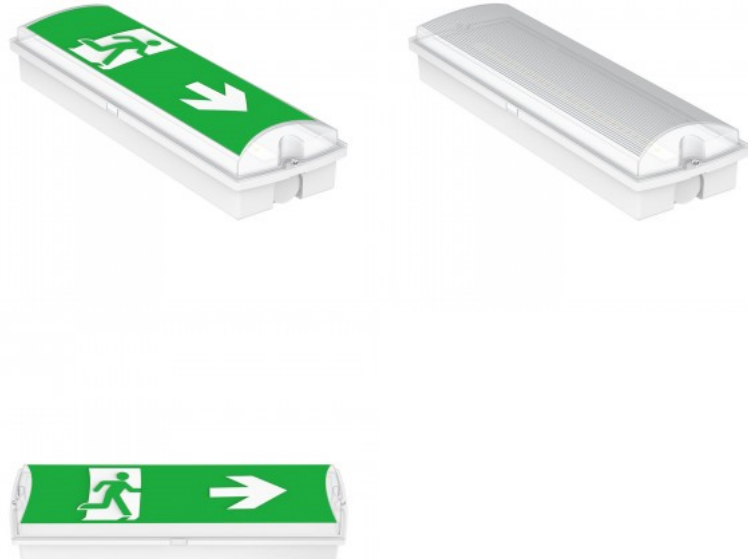

Emergency light Prolumen LEXIT M3 3h white 230V 6W 200lm 120° IP65 DALI 850

Product code 17564 DALI dimmable

Brand [Prolumen](#)

Supply voltage 230V

Dimmable DALI

Output 6W

Maximum output 6W/1m

Luminous flux 200lumens

Luminaire's efficiency lm79 33W

Correlated colour temperature pure white 5000K

Lens angle 120

Cri 80

Protection class IP65

Height 62.0mm

Width 105.0mm

Length 340.0mm

In package 1pc

In box 10pcs

Casing colour white

Casing material plastic

Work environment indoor / outdoor use

Operation temperature 0-45°C

Battery LiFePO4 6,4V

Warranty 5 years