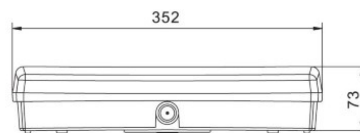

Emergency light INTELIGHT ORION LED 100 SA 3H CT LT central battery white 230V 15W 122lm 30° IP65 750

Product code 17402

Brand [INTELIGHT](#)

Supply voltage 230V

Output 15W

Maximum output 15W/1m

Luminous flux 122lumens

Luminaire's efficiency lm79 8W

Correlated colour temperature pure white 5000K

Lens angle 30

Cri 70

Protection class IP65

Height 64.0mm

Width 110.0mm

Length 352.0mm

In package 1pc

Casing colour white

Casing material plastic

Operation temperature 10-40°C

Certificates CE

Warranty 1 years

LED safety light for central battery systems. Battery warranty 1 year.

Emergency light INTELIGHT ORION LED 150 CB central battery 230V 3.5W 182lm CRI70 IP65

Product code 15622

Brand [INTELIGHT](#)

Supply voltage 230V

Output 3.5W

Maximum output 3.5W/1m

Luminous flux 182lumens

Luminaire's efficiency lm79 52W

Cri 70

Protection class IP65

Height 64.0mm

Width 110.0mm

Length 352.0mm

Weight 770 g

In package 1pc

Casing material plastic

Operation temperature 10-55°C

Certificates CE

Warranty 1 years