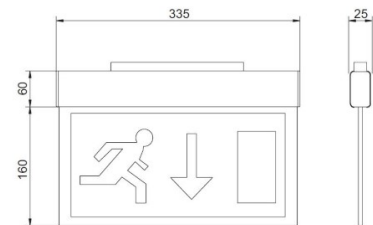

LED security light INTELIGHT Kasjopeja SA 3h manual testing 230V 3.6W CRI70 IP20

Product code 16460

Brand [INTELIGHT](#)
 Supply voltage 230V
 Output 3.6W
 Cri 70
 Protection class IP20
 Height 250.0mm
 Width 28.0mm
 Length 321.0mm
 Weight 808g
 Package weight 981g
 In package 1pc
 Casing material aluminum + plastic
 Work environment indoor use
 Operation temperature 10-40°C
 Certificates CE
 Warranty 1 years