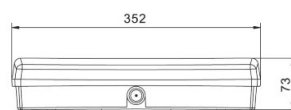

Emergency light INTELIGHT ORION LED 100 SA 3H CT LT central battery white 230V 15W 122lm 30° IP65 750

Product code 17402

Brand [INTELIGHT](#)

Supply voltage 230V

Output 15W

Maximum output 15W/1m

Luminous flux 122lumens

Luminaire's efficiency lm79 8W

Correlated colour temperature pure white 5000K

Lens angle 30

Cri 70

Protection class IP65

Height 64.0mm

Width 110.0mm

Length 352.0mm

In package 1pc

Casing colour white

Casing material plastic

Operation temperature 10-40°C

Certificates CE

Warranty 1 years

LED safety light for central battery systems. Battery warranty 1 year.

Emergency light INTELIGHT ORION LED 150 CB central battery 230V 3.5W 182lm CRI70 IP65

Product code 15622

Brand [INTELIGHT](#)

Supply voltage 230V

Output 3.5W

Maximum output 3.5W/1m

Luminous flux 182lumens

Luminaire's efficiency lm79 52W

Cri 70

Protection class IP65

Height 64.0mm

Width 110.0mm

Length 352.0mm

Weight 770 g

In package 1pc

Casing material plastic

Operation temperature 10-55°C

Certificates CE

Warranty 1 years