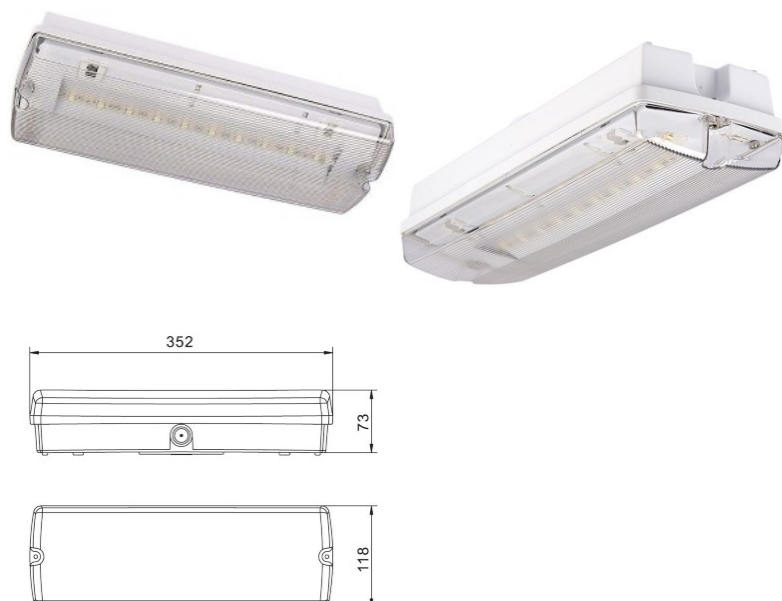

Emergency light INTELIGHT Kasjopeja SA 3h manual testing 230V 3.6W CRI70 IP20

Product code 16460

Brand [INTELIGHT](#)
Supply voltage 230V
Output 3.6W
Maximum output 3.6W/1m
Cri 70
Protection class IP20
Height 250.0mm
Width 28.0mm
Length 321.0mm
Weight 808 g
Package weight 981 g
In package 1pc
Casing material aluminium + plastic
Work environment indoor use
Operation temperature 10-40°C
Certificates CE
Warranty 1 years

Emergency light INTELIGHT LED Exit Orion A/TA 3h manual testing gray 230V 4W IP65

Product code 17592

Brand [INTELIGHT](#)
 Supply voltage 230V
 Output 4W
 Maximum output 4W/1m
 Protection class IP65
 Height 73.0mm
 Width 118.0mm
 Length 352.0mm
 Weight 733 g
 Package weight 850 g
 In package 1pc
 Casing colour gray
 Casing material plastic
 Operation temperature 10-55°C
 Certificates CE
 Warranty 1 years

Emergency light INTELIGHT LED Exit Orion AT 3h automatic testing 230V 4W IP65

Product code 15318

Brand [INTELIGHT](#)
 Supply voltage 230V
 Output 4W
 Maximum output 4W/1m
 Protection class IP65
 Height 73.0mm
 Width 118.0mm
 Length 352.0mm
 Weight 1 kg
 In package 1pc
 Casing material plastic
 Operation temperature 10-55°C
 Certificates CE
 Warranty 1 years