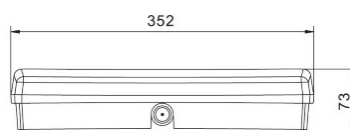

Height 73.0mm

Width 118.0mm

Length 352.0mm

Weight 1000g

In package 1pc

Casing material plastic

Operation temperature 10-55°C

Certificates CE

Width 110.0mm

Length 352.0mm

Weight 770g

In package 1pc

Casing material plastic

Operation temperature 10-55°C

Certificates CE

Warranty 1 years