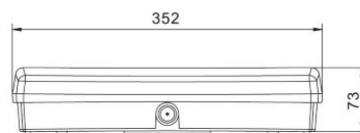

LED security light INTELIGHT ORION LED 100 CB central battery 230V 3.5W 126lm CRI70 IP65

Product code 15621

Price 36,18+VAT

Brand [INTELIGHT](#)

Supply voltage 230V

Output 3.5W

Luminous flux 126lumens

Luminaire's efficiency 36W

Cri 70

Protection class IP65

Height 73.0mm

Width 118.0mm

Length 352.0mm

Weight 770g

In package 1pc

Casing material plastic

Operation temperature 10-55°C

Certificates CE

Warranty 1 years

LED security light INTELIGHT ORION LED 150 CB central battery 230V 3.5W 182lm CRI70 IP65

Product code 15622

Price 40,20+VAT

Brand [INTELIGHT](#)

Supply voltage 230V

Output 3.5W

Luminous flux 182lumens

Luminaire's efficiency 52W

Cri 70

Protection class IP65

Height 64.0mm

Width 110.0mm

Length 352.0mm

Weight 770g

In package 1pc

Casing material plastic

Operation temperature 10-55°C

Certificates CE

Warranty 1 years