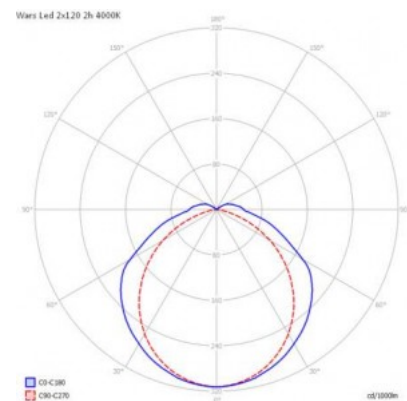

LED security light INTELIGHT WARS 2x120 LED 2h SA/A gray 230V 18W CRI80 IP65 4000K pure white

Product code 15311

Price 110,55+VAT

Brand [INTELIGHT](#)

Supply voltage 230V

Output 18W

Correlated colour temperature (cct)
pure white 4000K

Cri 80

Protection class IP65

Height 134.0mm

Width 92.0mm

Length 1270.0mm

Weight 2800g

In package 1pc

Casing colour gray

Casing material polycarbonate

Work environment indoor / outdoor
use

Operation temperature 10°C ÷
50°C

Certificates CE,RoHS

Warranty 1 years

Includes light housing, emergency light equipment and one 120cm 18w 4000k special emergency light led tube. Second and ordinary tube must be purchased separately. In normal mode both tubes work at the same time, in emergency mode only one emergency tube will work.