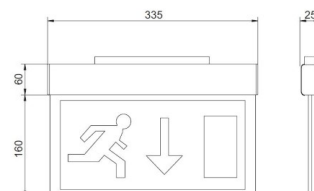

Emergency light INTELIGHT Kasjopeja SA 3h manual testing 230V 3.6W CRI70 IP20

Product code 16460

Brand [INTELIGHT](#)
 Supply voltage 230V
 Output 3.6W
 Maximum output 3.6W/1m
 Cri 70
 Protection class IP20
 Height 250.0mm
 Width 28.0mm
 Length 321.0mm
 Weight 808 g
 Package weight 981 g
 In package 1pc
 Casing material aluminium + plastic
 Work environment indoor use
 Operation temperature 10-40°C
 Certificates CE
 Warranty 1 years