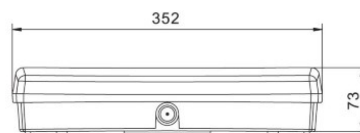

LED security light INTELIGHT LED Exit Orion AT 3h automatic testing 230V 4W IP65

Product code 15318

Price 47,42+VAT

Brand [INTELIGHT](#)

Supply voltage 230V

Output 4W

Protection class IP65

Height 73.0mm

Width 118.0mm

Length 352.0mm

Weight 1000g

In package 1pc

Casing material plastic

Operation temperature 10-55°C

Certificates CE

Warranty 1 years

LED security light INTELIGHT LED Exit Suprema A/TA 3h automatic testing white 230V 3W 424lm CRI70 IP54 5000K pure white

Product code 15108

Price 66,33+VAT

Brand [INTELIGHT](#)

Supply voltage 230V

Output 3W

Luminous flux 424lumens

Luminaire's efficiency 141W

Correlated colour temperature (cct)

pure white 5000K

Cri 70

Protection class IP54

Height 52.0mm

Width 60.0mm

Length 335.0mm

In package 1pc

Casing colour white

Casing material plastic

Work environment indoor use

Operation temperature 10-50°C

Certificates CE

Warranty 1 years