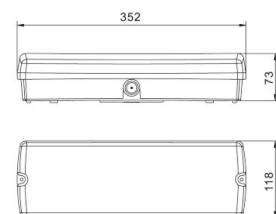

LED security light INTELIGHT LED Exit Orion A/TA 3h manual testing gray 230V 4W IP65

Product code 17592

Brand [INTELIGHT](#)
Supply voltage 230V
Output 4W
Protection class IP65
Height 73.0mm
Width 118.0mm
Length 352.0mm
Weight 733g
Package weight 850g
In package 1pc
Casing colour gray
Casing material plastic
Operation temperature 10-55°C
Certificates CE
Warranty 1 years