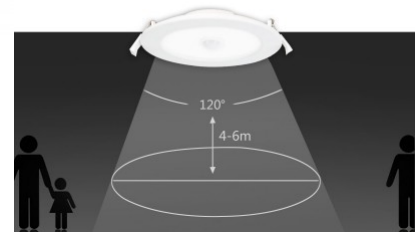

Product code 14790

Price 14,25+VAT

Equivalent 75W regular bulb
Brand AIGOSTAR
Supply voltage 230V
Output 12W
Electric current 100mA
Luminous flux 750lumens
Luminaire's efficiency 63W
Correlated colour temperature (cct)
warm white 3000K
Lens angle 120
Cri 80
Protection class IP20
Lifespan 20000h
Height 42.0mm
Diameter 170.0mm
Installation opening diameter 155mm
In box 20pcs
Casing colour white
Casing material aluminum + plastic
Polishing matt
Shape round
No. of switches 12500pcs
Work environment indoor use
Operation temperature -10°C - 40°C
Certificates CE, RoHS
Warranty 2 years

A built-in highly sensitive infrared ray induction probe can recognize the change of human infrared spectrum, which responds promptly even when people are 4 or 6 meters away, with a induction angle of 120 degrees. It can last for 60 seconds