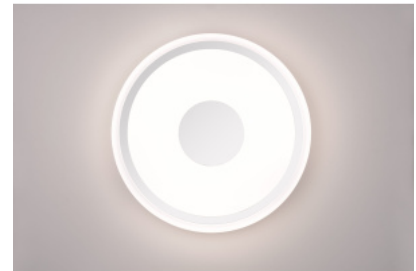

Protection class IP20

Lifespan 25000h

Height 50.0mm

Diameter 330.0mm

Casing colour chrome

Casing material plastic

Work environment indoor use

The BUNDA round ceiling light impresses with its classic yet timeless design. Its versatility makes it ideal for use in the kitchen, bedroom or hallway. The white plastic cover with chrome-plated elements integrates effortlessly into your existing interior design concepts. In addition, the luminaires feature modern LED technology, which stands for a high quality of light. LED light sources are characterized by a long service life and low heat generation.