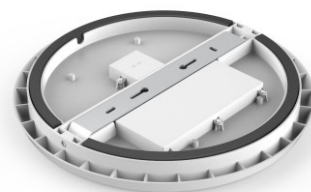

Dome light Prolumen AL08 D250 with motion sensor white 230V 12W 968lm 120° IP54 930

Product code 17104

Brand [Prolumen](#)
Supply voltage 230V
Power factor 0.90
Output 12W
Maximum output 12W/1m
Luminous flux 968lumens
Luminaire's efficiency lm79 81W
Correlated colour temperature warm white 3000K
Lens angle 120
Cri 90
Sdcm - macadam ellipses 6
Protection class IP54
Lifespan 50000h
Llmf tm21 L80B10 @25°C 50.000h
Height 48.0mm
Diameter 250.0mm
Weight 800 g
Package weight 930 g
In box 20pcs
Casing colour white
Casing material plastic
Impact resistance IK08
Operation temperature -20 ~ 45°C
Certificates CE, RoHS
Warranty 5 years

Premium-class LED ceiling light. With a classic round design. This surface-mounted luminaire can be installed on both ceilings and walls. Ideal luminaire for illuminating shops, staircases, parking lots, restrooms, warehouses. The IP54 protection class means that this luminaire is protected against ordinary dust and splashing from any direction. AL08 models can be ordered with the following features: Power: 12W, 15W, 25W
Color: black, white Light temperatures: 3000/4000/5000/5700K or with adjustable light 3000-4000-5700K. With proper use, the luminaire is energy-efficient, environmentally friendly, and has a very long lifespan (40,000 hours). Improve the quality of light in your everyday life and choose a top-notch lighting solution from [the LED house product range!](#)