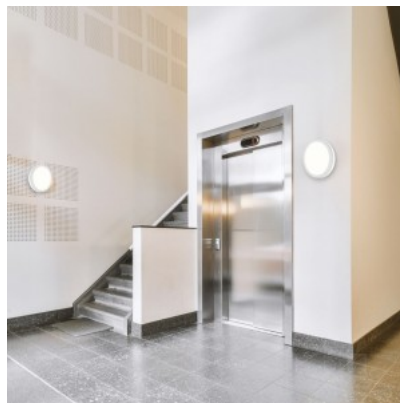

Dome light Nairos LX with motion sensor white round 230V 24W 2520lm CRI80 120° IP65 3000K, 4000K, 6000K WW/DW/CW

Product code 17523

Supply voltage 230V
Power factor 0.70
Output 24W
Luminous flux 2520lumens
Luminaire's efficiency lm79 105W
Correlated colour temperature
WW/DW/CW 3000K, 4000K, 6000K
Lens angle 120
Cri 80
Protection class IP65
Lifespan 30000h
Height 55.0mm
Diameter 300.0mm
Weight 650g
In box 5pcs
Casing colour white
Casing material metal + plastic
Shape round
No. of switches 20000pcs
Impact resistance IK08
Work environment indoor / outdoor
use
Operation temperature -20 ~ +40°C
Certificates CE
Warranty 3 years

A modern luminaire suitable for both indoor and outdoor use. This round [ceiling light fixture](#) features a motion sensor, the option to choose between 3000K, 4000K, and 6500K light temperatures, and can be mounted on both walls and ceilings. With an IP65 protection rating, this luminaire is protected against fine dust and low-pressure jets of water. This allows the luminaire to be used in stairwells, on terraces, in corridors, as well as in office spaces. Nairos LX models are available with the following options:
Power: 12W, 18W, 24W, 36W
(dimensions may vary according to power) Color: black, white Color temperatures: 3000/4000/6500K. If you haven't found the perfect light fixture from our product range yet, then browse through the [PROLUMEN catalogue](#) as well!