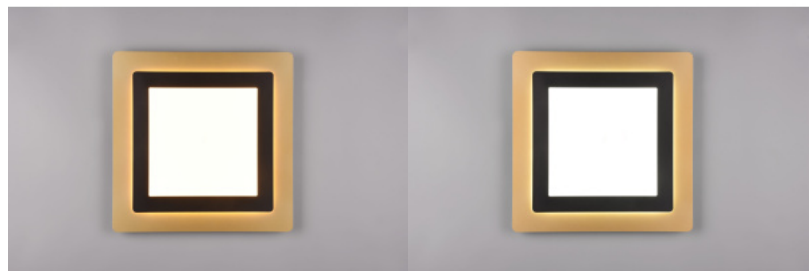

Nothing beats lights that can be controlled by remote control. Because once you've made yourself cosy on the sofa with a blanket, you'll be happy when you don't have to get up again. The MORGAN round ceiling light, which comes with a remote control, allows you to effortlessly adjust the brightness and light colour to suit your needs and optimise your oasis of well-being from the comfort of your sofa. The night light function can also be switched on and off at any time using the remote control. You too can benefit from the convenient advantages of MORGAN! The purist, round design of the light in matt black and gold colour blends seamlessly into existing interiors. In addition, the luminaires feature modern LED technology, which stands for a high quality of light. LED light sources are characterized by a long service life and low heat generation.

There's nothing like lights that can be controlled by remote control. Because once you've made yourself cosy on the sofa with a blanket, you'll be happy when you don't have to get up again. The angular MORGAN ceiling light, which comes with a remote control, allows you to effortlessly adjust the brightness and light colour to suit your needs and optimise your oasis of well-being from the comfort of your sofa. The night light function can also be switched on and off at any time using the remote control. You too can benefit from the convenient advantages of MORGAN! The purist, square design of the luminaire in matt black and gold colour blends seamlessly into existing interiors. In addition, the luminaires feature modern LED technology, which stands for a high quality of light. LED light sources are characterized by a long service life and low heat generation.