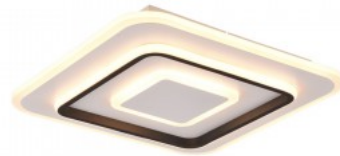

Dome light Trio Lighting Jora white 46W 5400lm IP20 switch dimmer 2700K-6000K warm + cold white

Product code 19597 switch dimmer dimmable

Brand [Trio Lighting](#)
Dimmable switch dimmer
Output 46W
Maximum output 5400W/1m
Luminous flux 5400lumens
Luminaire's efficiency lm79 117W
Correlated colour temperature warm + cold white 2700K-6000K
Protection class IP20
Height 65.0mm
Width 395.0mm
Length 395.0mm
Casing colour white
Casing material aluminium
Work environment indoor use