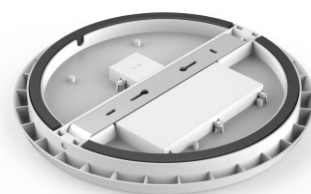

Dome light Prolumen AL08 D300 white 230V 18W 1800lm 120° IP54 840

Product code 13448

Brand [Prolumen](#)
Supply voltage 230V
Power factor 0.90
Output 18W
Maximum output 18W/1m
Luminous flux 1800lumens
Luminaire's efficiency lm79 100W
Correlated colour temperature pure white 4000K
Lens angle 120
Cri 80
Sdcm - macadam ellipses 6
Protection class IP54
Lifespan 50000h
Llmf tm21 L80B10 @25°C 50.000h
Height 48.0mm
Diameter 300.0mm
Weight 980 g
Package weight 1.11 kg
In box 10pcs
Casing colour white
Casing material plastic
Impact resistance IK08
Operation temperature -20 ~ 45°C
Certificates CE, RoHS
Warranty 5 years

Premium-class LED ceiling light. With a classic round design. This surface-mounted luminaire can be installed on both ceilings and walls. Ideal luminaire for illuminating shops, staircases, parking lots, restrooms, warehouses. The IP54 protection class means that this luminaire is protected against ordinary dust and splashing from any direction. AL08 models can be ordered with the following features: Power: 12W, 15W, 25W
Color: black, white Light temperatures: 3000/4000/5000/5700K or with adjustable light 3000-4000-5700K. With proper use, the luminaire is energy-efficient, environmentally friendly, and has a very long lifespan (40,000 hours). Improve the quality of light in your everyday life and choose a top-notch lighting solution from [the LED house product range!](#)