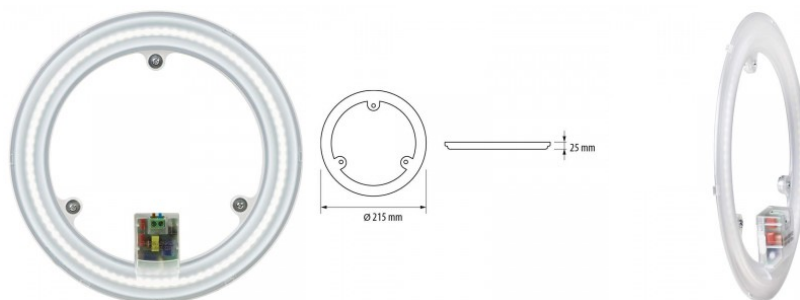

LED dome light module LMM1842 230V 18W 1700lm CRI80 180° IP20 4200K pure white

Product code 16303

Price 7,50+VAT

Supply voltage 230V
Output 18W
Luminous flux 1700lumens
Luminaire's efficiency 94W
Correlated colour temperature (cct)
pure white 4200K
Lens angle 180
Cri 80
Protection class IP20
Lifespan 25000h
Height 25.0mm
Diameter 215.0mm
No. of switches 15000pcs
Work environment indoor use
Operation temperature -25 ~ +50°C
Warranty 2 years