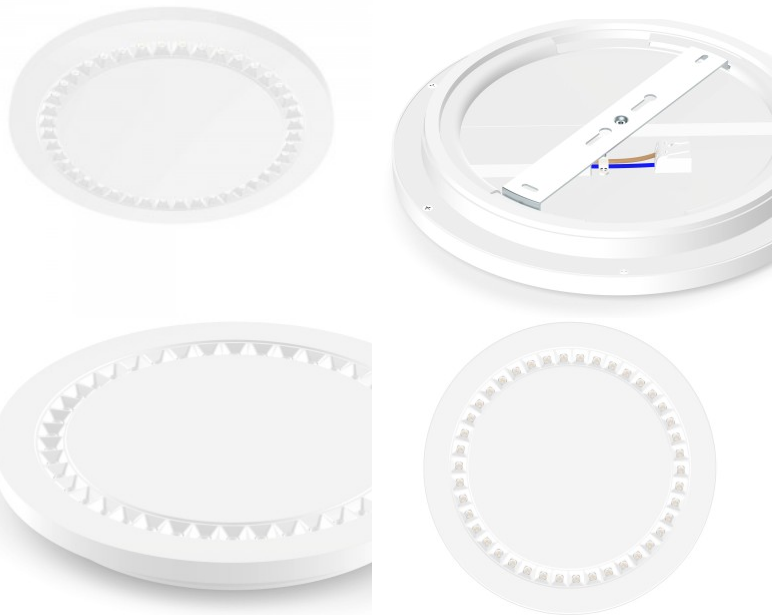

Product code 14710

Brand [PROLUMEN](#)

Supply voltage 230V

Output 25W

Luminous flux 2800lumens

Luminaire's efficiency lm79 112W

Correlated colour temperature warm white 3000K

Lens angle 100

Cri 90

Lifespan 50000h

Height 33.0mm

Diameter 400.0mm

Weight 1440g

Casing colour white

Certificates CE, RoHS

Warranty 5 years

Compact LED ceiling light for living rooms, bedrooms, and other indoor spaces. Its minimalist design blends perfectly with various interiors, whether at home, in the office, or in a business environment. This luminaire has an ideal color rendering index (CRI90) for workspaces and offices. The light temperature of 3000K adds warm white light to the room. From the LED house product range, you can find several other [ceiling lights](#) that complement this luminaire to create unique lighting effects in your space!

**Dome light PROLUMEN AL45 D270 white round 230V 12W
1200lm 120° IP65 840**