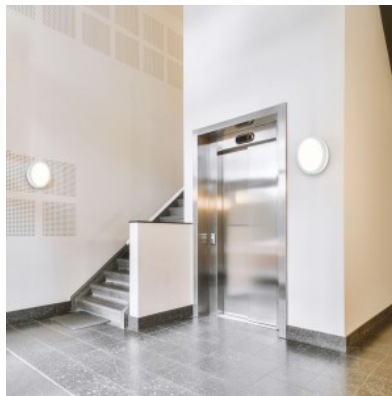

Dome light Nairos LX with motion sensor white round 230V 24W 2520lm CRI80 120° IP65 3000K, 4000K, 6000K 3CCT

Product code 17523

Supply voltage 230V
Power factor 0.70
Output 24W
Maximum output 24W/1m
Luminous flux 2520lumens
Luminaire's efficiency lm79 105W
Correlated colour temperature 3CCT
3000K, 4000K, 6000K
Lens angle 120
Cri 80
Protection class IP65
Lifespan 30000h
Height 55.0mm
Diameter 300.0mm
Weight 650 g
In box 5pcs
Casing colour white
Casing material metal + plastic
Shape round
No. of switches 20000pcs
Impact resistance IK08
Work environment indoor / outdoor
use
Operation temperature -20 ~ +40°C
Certificates CE
Warranty 3 years

A modern luminaire suitable for both indoor and outdoor use. This round [ceiling light fixture](#) features a motion sensor, the option to choose between 3000K, 4000K, and 6500K light temperatures, and can be mounted on both walls and ceilings. With an IP65 protection rating, this luminaire is protected against fine dust and low-pressure jets of water. This allows the luminaire to be used in stairwells, on terraces, in corridors, as well as in office spaces. Nairos LX models are available with the following options:
Power: 12W, 18W, 24W, 36W
(dimensions may vary according to power) Color: black, white Color temperatures: 3000/4000/6500K. If you haven't found the perfect light fixture from our product range yet, then browse through the [PROLUMEN catalogue](#) as well!