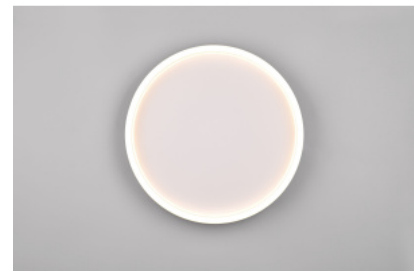

Dome light Trio Lighting Rotonda white 20W 2600lm IP20 830

Product code 22590

Brand [Trio Lighting](#)

Output 20W

Maximum output 20W/1m

Luminous flux 2600lumens

Luminaire's efficiency lm79 130W

Correlated colour temperature warm
white 3000K

Cri 80

Protection class IP20

Lifespan 25000h

Height 58.0mm

Diameter 350.0mm

Casing colour white

Casing material metal

No. of switches 15000pcs

Work environment indoor use