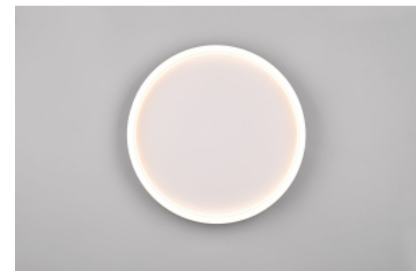

Dome light Trio Lighting Rotonda white 20W 2600lm IP20 830

Product code 22590

Brand [Trio Lighting](#)

Output 20W

Maximum output 20W/1m

Luminous flux 2600lumens

Luminaire's efficiency lm79 130W

Correlated colour temperature warm

white 3000K

Cri 80

Protection class IP20

Lifespan 25000h

Height 58.0mm

Diameter 350.0mm

Casing colour white

Casing material metal

No. of switches 15000pcs

Work environment indoor use