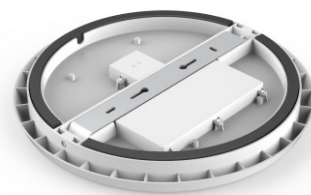

Dome light Prolumen AL08 D300 white 230V 18W 1800lm 120° IP54 840

Product code 13448

Brand [Prolumen](#)
Supply voltage 230V
Power factor 0.90
Output 18W
Maximum output 18W/1m
Luminous flux 1800lumens
Luminaire's efficiency lm79 100W
Correlated colour temperature pure white 4000K
Lens angle 120
Cri 80
Sdcm - macadam ellipses 6
Protection class IP54
Lifespan 50000h
Llmf tm21 L80B10 @25°C 50.000h
Height 48.0mm
Diameter 300.0mm
Weight 980 g
Package weight 1.11 kg
In box 10pcs
Casing colour white
Casing material plastic
Impact resistance IK08
Operation temperature -20 ~ 45°C
Certificates CE, RoHS
Warranty 5 years

Premium-class LED ceiling light. With a classic round design. This surface-mounted luminaire can be installed on both ceilings and walls. Ideal luminaire for illuminating shops, staircases, parking lots, restrooms, warehouses. The IP54 protection class means that this luminaire is protected against ordinary dust and splashing from any direction. AL08 models can be ordered with the following features: Power: 12W, 15W, 25W
Color: black, white Light temperatures: 3000/4000/5000/5700K or with adjustable light 3000-4000-5700K. With proper use, the luminaire is energy-efficient, environmentally friendly, and has a very long lifespan (40,000 hours). Improve the quality of light in your everyday life and choose a top-notch lighting solution from [the LED house product range!](#)