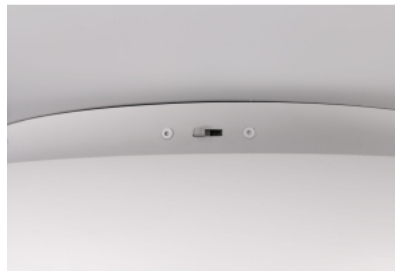

Clarity and functionality combined - the CARDONA ceiling light impresses with its striking design, which is characterised by a ring. This elegant ring seems to literally float below the ceiling and attracts everyone's attention. Ideal for modern living rooms, offices or dining rooms, the luminaire provides uniform, glare-free lighting thanks to the subtle light source inside the ring, creating a pleasant atmosphere. The brightness can be regulated in three levels using a conventional light switch and the light colour can be adjusted directly using a switch on the luminaire. The white matt surface gives every room a timeless elegance and a modern touch. In addition, the luminaires feature modern LED technology, which stands for a high quality of light. LED light sources are characterized by a long service life and low heat generation.