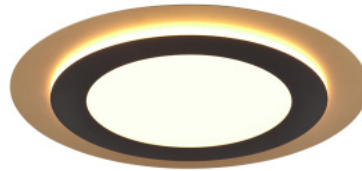

Dome light Trio Lighting Morgan black / golden 42W 5600lm IP20 DIMMABLE 2700K-6500K warm + cold white

Product code 22560 DIMMABLE dimmable

Brand [Trio Lighting](#)
Dimmable DIMMABLE
Output 42W
Maximum output 42W/1m
Luminous flux 5600lumens
Luminaire's efficiency lm79 133W
Correlated colour temperature warm + cold white 2700K-6500K
Protection class IP20
Lifespan 20000h
Height 40.0mm
Diameter 450.0mm
Weight 2.6 kg
Package weight 3 kg
Casing colour black / golden
Casing material metal
Work environment indoor use