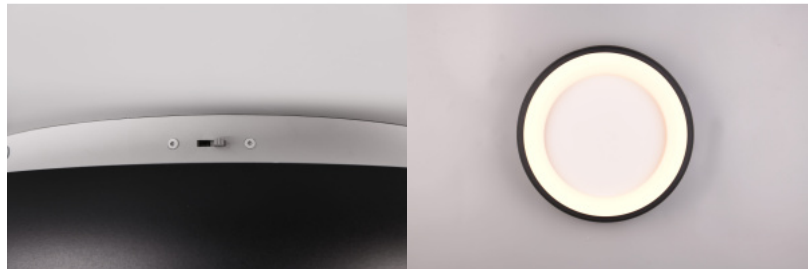

Casing material metal

No. of switches 15000pcs

Work environment indoor use

Warranty 5 years

Clarity and functionality combined - the CARDONA ceiling light impresses with its striking design, which is characterised by a ring. This elegant ring seems to literally float below the ceiling and attracts everyone's attention. Ideal for modern living rooms, offices or dining rooms, the luminaire provides uniform, glare-free lighting thanks to the subtle light source inside the ring, creating a pleasant atmosphere. The brightness can be regulated in three levels using a conventional light switch and the light colour can be adjusted directly using a switch on the luminaire. The black matt surface gives every room a timeless elegance and a modern touch. In addition, the luminaires feature modern LED technology, which stands for a high quality of light. LED light sources are characterized by a long service life and low heat generation.