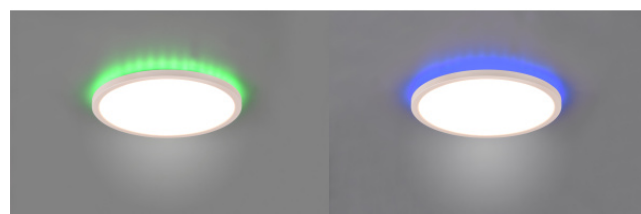

Dome light Trio Lighting Aureo RGB white 18W 2200lm IP20 DIMMABLE 3000K-6500K 2CCT

Product code 22583 DIMMABLE dimmable

Brand [Trio Lighting](#)
Dimmable DIMMABLE
Output 18W
Maximum output 18W/1m
Luminous flux 2200lumens
Luminaire's efficiency lm79 122W
Correlated colour temperature 2CCT 3000K-6500K
Protection class IP20
Lifespan 25000h
Height 25.0mm
Diameter 290.0mm
Casing colour white
Casing material plastic
No. of switches 12500pcs
Work environment indoor use
Warranty 5 years