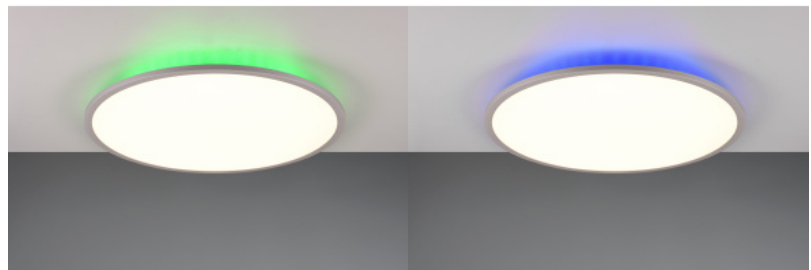

**Product code 22563 DIMMABLE
dimnable**

Brand [Trio Lighting](#)
Dimmable DIMMABLE
Maximum output 35W/1m
Luminous flux 4200lumens
Correlated colour temperature 2CCT
3000K-6500K
Lens angle 80
Protection class IP20
Lifespan 25000h
Height 50.0mm
Diameter 600.0mm
Casing colour Titan
Casing material metal + plastic
No. of switches 15000pcs
Work environment indoor use
Warranty 5 years

Good Mood Light - the YUMA ceiling light provides cosy light and pure harmony in your living space! YUMA is characterised by its indirect light distribution and allows individual adjustment of soft, tasteful colours. This creates a cosy lighting atmosphere that has a grounding effect and positively influences our everyday lives. Using the remote control supplied, you can adjust not only the light colour but also the brightness to suit your needs without having to leave your favourite spot in the living room or bedroom. The night light and memory function round off the overall experience of the light. This creates a relaxed and cosy living atmosphere that gives you strength and peace! The titanium-coloured metal and geometric shape emphasise the understated yet effective lighting flair of the YUMA. In addition, the luminaires feature modern LED technology, which stands for a high quality of light. LED light sources are characterized by a long service life and low heat generation.