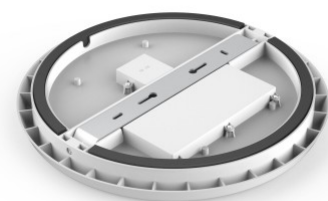

Premium-class LED ceiling light. With a classic round design. This surface-mounted luminaire can be installed on both ceilings and walls. Ideal luminaire for illuminating shops, staircases, parking lots, restrooms, warehouses. The IP54 protection class means that this luminaire is protected against ordinary dust and splashing from any direction. AL08 models can be ordered with the following features: Power: 12W, 15W, 25W  
 Color: black, white Light temperatures: 3000/4000/5000/5700K or with adjustable light 3000-4000-5700K. With proper use, the luminaire is energy-efficient, environmentally friendly, and has a very long lifespan (40,000 hours). Improve the quality of light in your everyday life and choose a top-notch lighting solution from [the LED house product range!](#)