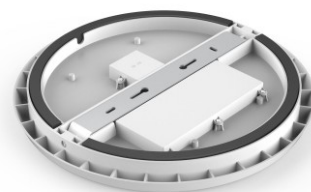

Dome light Prolumen AL08 D300 white 230V 18W 1800lm 120° IP54 840

Product code 13448

Brand [Prolumen](#)
Supply voltage 230V
Power factor 0.90
Output 18W
Maximum output 18W/1m
Luminous flux 1800lumens
Luminaire's efficiency lm79 100W
Correlated colour temperature pure white 4000K
Lens angle 120
Cri 80
Sdcm - macadam ellipses 6
Protection class IP54
Lifespan 50000h
Llmf tm21 L80B10 @25°C 50.000h
Height 48.0mm
Diameter 300.0mm
Weight 980 g
Package weight 1.11 kg
In box 10pcs
Casing colour white
Casing material plastic
Impact resistance IK08
Operation temperature -20 ~ 45°C
Certificates CE, RoHS
Warranty 5 years

Premium-class LED ceiling light. With a classic round design. This surface-mounted luminaire can be installed on both ceilings and walls. Ideal luminaire for illuminating shops, staircases, parking lots, restrooms, warehouses. The IP54 protection class means that this luminaire is protected against ordinary dust and splashing from any direction. AL08 models can be ordered with the following features: Power: 12W, 15W, 25W
Color: black, white Light temperatures: 3000/4000/5000/5700K or with adjustable light 3000-4000-5700K. With proper use, the luminaire is energy-efficient, environmentally friendly, and has a very long lifespan (40,000 hours). Improve the quality of light in your everyday life and choose a top-notch lighting solution from [the LED house product range!](#)