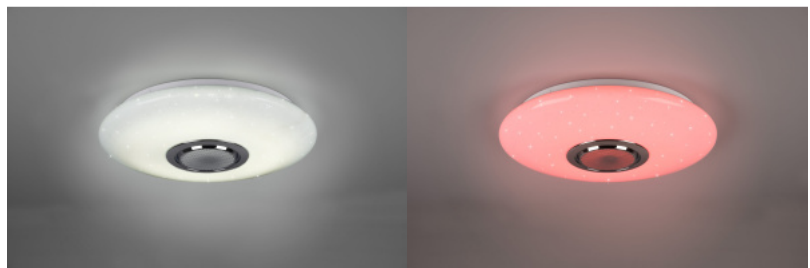

A real multifunctional talent! The MUSICA ceiling light spreads good mood with an integrated Bluetooth speaker, and provides the right light for an atmospheric environment. The light colour and brightness can be individually controlled using a remote control. In addition, it inspires with the integrated RGBW Rainbow effect, which reflects the rainbow. Thanks to the simple form in white, the lamp finds a place everywhere. In addition, the luminaires feature modern LED technology, which stands for a high quality of light. LED light sources are characterized by a long service life and low heat generation.