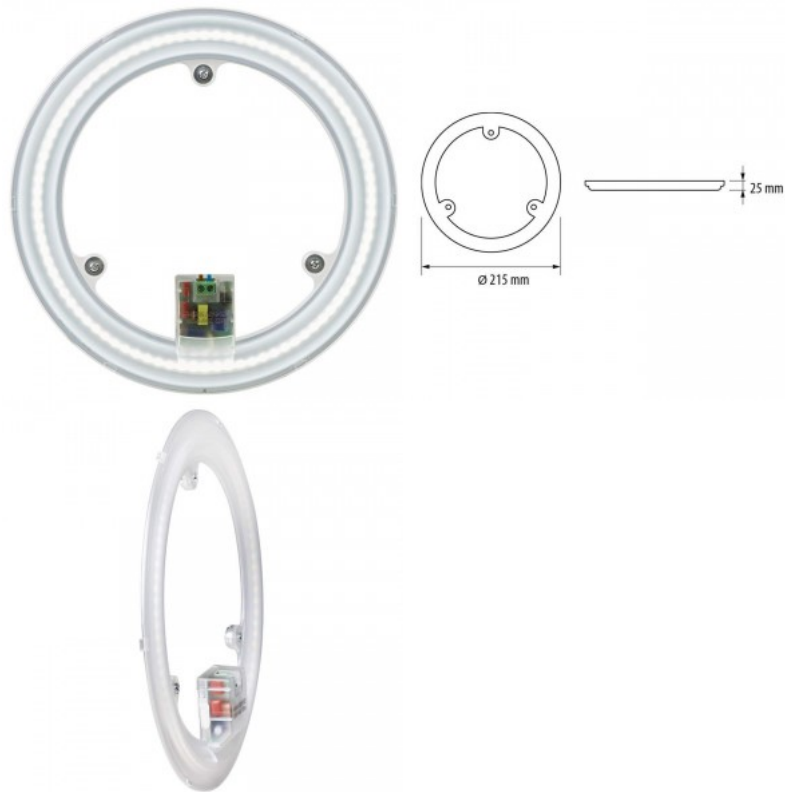

LED dome light module LMM1842 230V 18W 1700lm 180° IP20 842

Product code 16303

Supply voltage 230V
Output 18W
Maximum output 18W/1m
Luminous flux 1700lumens
Luminaire's efficiency lm79 94W
Correlated colour temperature pure white 4200K
Lens angle 180
Cri 80
Protection class IP20
Lifespan 25000h
Height 25.0mm
Diameter 215.0mm
Weight 100 g
Package weight 150 g
In box 20pcs
No. of switches 15000pcs
Work environment indoor use
Operation temperature -25 ~ +50°C

Ceiling light module. Suitable for indoor use only, protection class IP20. LED luminaire with a 4200K light temperature provides clear light. Improve the quality of light in your everyday life and choose a top-notch lighting solution from [the LED house product range!](#)

Dome light Maytoni Onda white round 12W 800lm CRI90 120° IP20 TRIAC 2200K, 3000K, 4000K 3CCT