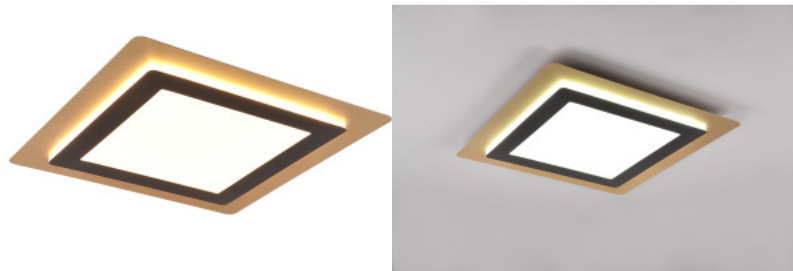

Dome light Trio Lighting Morgan black / golden 6000lm IP20 DIMMABLE 2700K-6500K warm + cold white

**Product code 22558 DIMMABLE
dimnable**

Brand [Trio Lighting](#)
Dimmable DIMMABLE
Maximum output 46W/1m
Luminous flux 6000lumens
Correlated colour temperature warm
+ cold white 2700K-6500K
Protection class IP20
Lifespan 20000h
Height 450.0mm
Width 450.0mm
Length 40.0mm
Weight 3.1 kg
Package weight 3.5 kg
Casing colour black / golden
Casing material metal
No. of switches 15000pcs
Work environment indoor use
Warranty 5 years