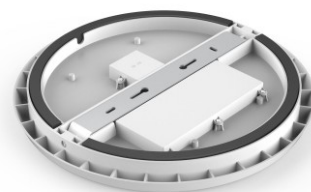

Dome light Prolumen AL08 D300 with motion sensor white 230V 25W 2550lm 120° IP54 940

Product code 15302

Brand [Prolumen](#)
Supply voltage 230V
Power factor 0.90
Output 25W
Maximum output 25W/1m
Luminous flux 2550lumens
Luminaire's efficiency lm79 102W
Correlated colour temperature pure white 4000K
Lens angle 120
Cri 90
Sdcm - macadam ellipses 6
Protection class IP54
Lifespan 50000h
Llmf tm21 L80B10 @25°C 50.000h
Height 40.0mm
Diameter 300.0mm
Weight 800 g
Package weight 930 g
In box 10pcs
Casing colour white
Casing material plastic
Impact resistance IK08
Operation temperature -20 ~ 45°C
Certificates CE, RoHS
Warranty 5 years

Premium-class LED ceiling light. With a classic round design. This surface-mounted luminaire can be installed on both ceilings and walls. Ideal luminaire for illuminating shops, staircases, parking lots, restrooms, warehouses. The IP54 protection class means that this luminaire is protected against ordinary dust and splashing from any direction. AL08 models can be ordered with the following features: Power: 12W, 15W, 25W
Color: black, white Light temperatures: 3000/4000/5000/5700K or with adjustable light 3000-4000-5700K. With proper use, the luminaire is energy-efficient, environmentally friendly, and has a very long lifespan (40,000 hours). Improve the quality of light in your everyday life and choose a top-notch lighting solution from [the LED house product range!](#)