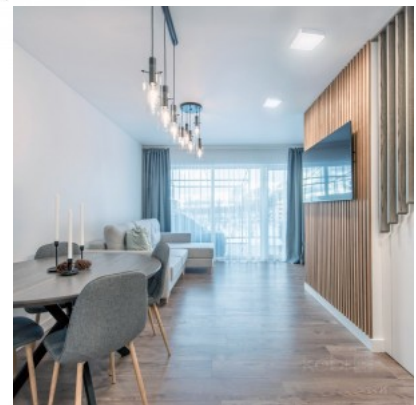

Dome light SIGARO SQUARE white square 230V 18W 1800lm 120° IP40 840

Product code 15913

Supply voltage 230V
Output 18W
Maximum output 18W/1m
Luminous flux 1800lumens
Luminaire's efficiency lm79 100W
Correlated colour temperature pure white 4000K
Lens angle 120
Cri 80
Protection class IP40
Lifespan 25000h
Height 30.0mm
Width 225.0mm
Length 225.0mm
Weight 300 g
In box 20pcs
Casing colour white
Casing material plastic
Polishing matt
Shape square
No. of switches 15000pcs
Impact resistance IK03
Work environment indoor use
Operation temperature -20 ~ 40°C
Certificates CE
Warranty 3 years