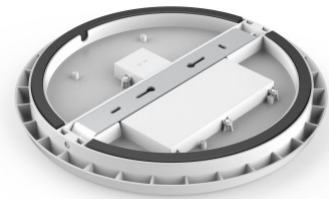

Dome light PROLUMEN AL08 D250 white 230V 12W 1068lm CRI80 120° IP54 3000K warm white

Product code 15089

Price 28,70+VAT

Brand [PROLUMEN](#)

Supply voltage 230V

Output 12W

Luminous flux 1068lumens

Luminaire's efficiency 89W

Correlated colour temperature (cct)
warm white 3000K

Lens angle 120

Cri 80

Protection class IP54

Lifespan 40000h

Height 48.0mm

Diameter 250.0mm

In box 20pcs

Casing colour white

Casing material plastic

Impact resistance IK08

Certificates CE, RoHS

Warranty 3 years

Dome light PROLUMEN AL08 D300 white 230V 18W 1710lm CRI80 120° IP54 3000K warm white

Product code 16581

Price 32,58+VAT

Brand [PROLUMEN](#)

Supply voltage 230V

Output 18W

Luminous flux 1710lumens

Luminaire's efficiency 95W

Correlated colour temperature (cct)
warm white 3000K

Lens angle 120

Cri 80

Protection class IP54

Lifespan 40000h

Height 40.0mm

Diameter 300.0mm

Package weight 1300g

In box 10pcs

Casing colour white

Casing material plastic

Impact resistance IK08

Certificates CE, RoHS

Warranty 3 years