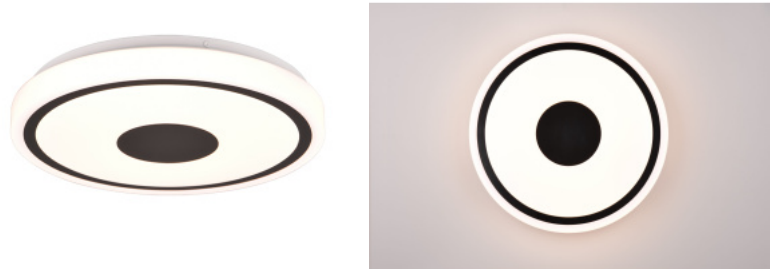

Correlated colour temperature warm
white 3000K

Protection class IP20

Lifespan 25000h

Height 50.0mm

Diameter 340.0mm

Casing colour white / black

Casing material plastic

The BUNDA round ceiling light impresses with its classic yet timeless design. Its versatility makes it ideal for use in the kitchen, bedroom or hallway. The white plastic cover with black matt elements integrates effortlessly into your existing interior design concepts. In addition, the luminaires feature modern LED technology, which stands for a high quality of light. LED light sources are characterized by a long service life and low heat generation.