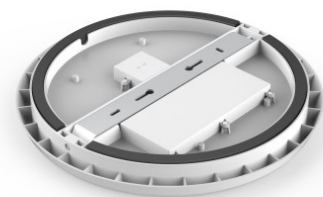

Premium-class LED ceiling light. With a classic round design. This surface-mounted luminaire can be installed on both ceilings and walls. Ideal luminaire for illuminating shops, staircases, parking lots, restrooms, warehouses. The IP54 protection class means that this luminaire is protected against ordinary dust and splashing from any direction. AL08 models can be ordered with the following features: Power: 12W, 15W, 25W
Color: black, white Light temperatures: 3000/4000/5000/5700K or with adjustable light 3000-4000-5700K. With proper use, the luminaire is energy-efficient, environmentally friendly, and has a very long lifespan (40,000 hours). Improve the quality of light in your everyday life and choose a top-notch lighting solution from [the LED house product range!](#)