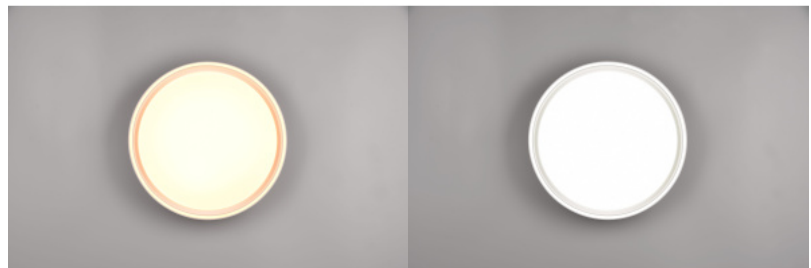

Package weight 1.6 kg

Casing colour white

Casing material plastic

No. of switches 15000pcs

Work environment indoor use

The FELIS ceiling light flexibly follows all trends with its timeless design. The simple yet appealing look is one of the highlights that FELIS has to offer. Thanks to the remote control included in the scope of delivery, the light colour and brightness can be adjusted remotely. Perfect for creating a cosy lighting atmosphere in your living room! In the simple matt white colour, the light fits into almost any furnishing style. In addition, the luminaires feature modern LED technology, which stands for a high quality of light. LED light sources are characterized by a long service life and low heat generation.