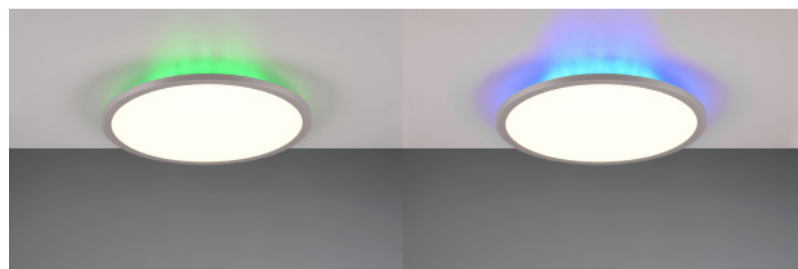

Dome light Trio Lighting Yuma RGBW Titan 23W 2250lm IP20 DIMMABLE 3000K-6500K 2CCT

Product code 22561 DIMMABLE dimmable

Brand [Trio Lighting](#)
Dimmable DIMMABLE
Output 23W
Maximum output 23W/1m
Luminous flux 2250lumens
Luminaire's efficiency lm79 98W
Correlated colour temperature 2CCT 3000K-6500K
Protection class IP20
Lifespan 25000h
Height 50.0mm
Diameter 400.0mm
Weight 1.3 kg
Package weight 1.8 kg
Casing colour Titan
Casing material metal
No. of switches 15000pcs
Work environment indoor use
Warranty 5 years

Good Mood Light - the YUMA ceiling light provides cosy light and pure harmony in your living space! YUMA is characterised by its indirect light distribution and allows individual adjustment of soft, tasteful colours. This creates a cosy lighting atmosphere that has a grounding effect and positively influences our everyday lives. Using the remote control supplied, you can adjust not only the light colour but also the brightness to suit your needs without having to leave your favourite spot in the living room or bedroom. The night light and memory function round off the overall experience of the light. This creates a relaxed and cosy living atmosphere that gives you strength and peace! The titanium-coloured metal and geometric shape emphasise the understated yet effective lighting flair of the YUMA. In addition, the luminaires feature modern LED technology, which stands for a high quality of light. LED light sources are characterized by a long service life and low heat generation.