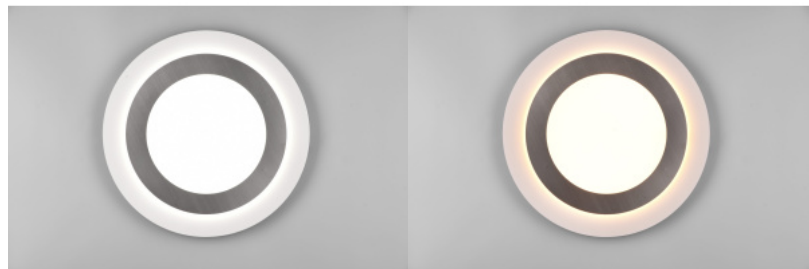

Nothing beats lights that can be controlled by remote control. Because once you've made yourself cosy on the sofa with a blanket, you'll be happy when you don't have to get up again. The MORGAN round ceiling light, which comes with a remote control, allows you to effortlessly adjust the brightness and light colour to suit your needs and optimise your oasis of well-being from the comfort of your sofa. The night light function can also be switched on and off at any time using the remote control. You too can benefit from the convenient advantages of MORGAN! The purist, round design of the luminaire in matt white and matt nickel blends seamlessly into existing interiors. In addition, the luminaires feature modern LED technology, which stands for a high quality of light. LED light sources are characterized by a long service life and low heat generation.