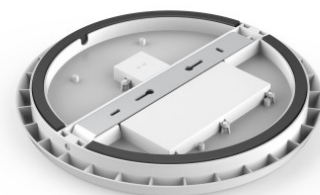

Premium-class LED ceiling light. With a classic round design. This surface-mounted luminaire can be installed on both ceilings and walls. Ideal luminaire for illuminating shops, staircases, parking lots, restrooms, warehouses. The IP54 protection class means that this luminaire is protected against ordinary dust and splashing from any direction. AL08 models can be ordered with the following features: Power: 12W, 15W, 25W
Color: black, white Light temperatures: 3000/4000/5000/5700K or with adjustable light 3000-4000-5700K. With proper use, the luminaire is energy-efficient, environmentally friendly, and has a very long lifespan (40,000 hours). Improve the quality of light in your everyday life and choose a top-notch lighting solution from [the LED house product range!](#)