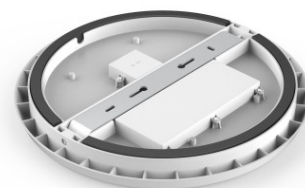

Dome light Prolumen AL08 D400 white 230V 30W 3000lm 120° IP54 830

Product code 14989

Brand [Prolumen](#)
Supply voltage 230V
Power factor 0.90
Output 30W
Maximum output 30W/1m
Luminous flux 3000lumens
Luminaire's efficiency lm79 100W
Correlated colour temperature warm white 3000K
Lens angle 120
Cri 80
Sdcm - macadam ellipses 6
Protection class IP54
Lifespan 50000h
Llmf tm21 L80B10 @25°C 50.000h
Height 52.0mm
Diameter 400.0mm
Weight 1.4 kg
Package weight 1.7 kg
In package 1pc
In box 10pcs
Casing colour white
Casing material plastic
Impact resistance IK08
Operation temperature -20 ~ 45°C
Certificates CE, RoHS
Warranty 5 years

Premium-class LED ceiling light. With a classic round design. This surface-mounted luminaire can be installed on both ceilings and walls. Ideal luminaire for illuminating shops, staircases, parking lots, restrooms, warehouses. The IP54 protection class means that this luminaire is protected against ordinary dust and splashing from any direction. AL08 models can be ordered with the following features: Power: 12W, 15W, 25W
Color: black, white Light temperatures: 3000/4000/5000/5700K or with adjustable light 3000-4000-5700K. With proper use, the luminaire is energy-efficient, environmentally friendly, and has a very long lifespan (40,000 hours). Improve the quality of light in your everyday life and choose a top-notch lighting solution from [the LED house product range!](#)