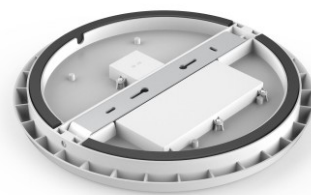

Dome light Prolumen AL08 D300 with motion sensor white 230V 25W 2550lm 120° IP54 940

Product code 15302

Brand [Prolumen](#)
Supply voltage 230V
Power factor 0.90
Output 25W
Maximum output 25W/1m
Luminous flux 2550lumens
Luminaire's efficiency lm79 102W
Correlated colour temperature pure white 4000K
Lens angle 120
Cri 90
Sdcm - macadam ellipses 6
Protection class IP54
Lifespan 50000h
Llmf tm21 L80B10 @25°C 50.000h
Height 40.0mm
Diameter 300.0mm
Weight 800 g
Package weight 930 g
In box 10pcs
Casing colour white
Casing material plastic
Impact resistance IK08
Operation temperature -20 ~ 45°C
Certificates CE, RoHS
Warranty 5 years

Premium-class LED ceiling light. With a classic round design. This surface-mounted luminaire can be installed on both ceilings and walls. Ideal luminaire for illuminating shops, staircases, parking lots, restrooms, warehouses. The IP54 protection class means that this luminaire is protected against ordinary dust and splashing from any direction. AL08 models can be ordered with the following features: Power: 12W, 15W, 25W
Color: black, white Light temperatures: 3000/4000/5000/5700K or with adjustable light 3000-4000-5700K. With proper use, the luminaire is energy-efficient, environmentally friendly, and has a very long lifespan (40,000 hours). Improve the quality of light in your everyday life and choose a top-notch lighting solution from [the LED house product range!](#)