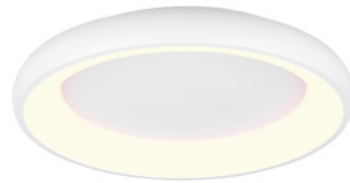

Dome light Trio Lighting Cardona white 4400lm IP20 switch dimmer 2300K, 3000K, 4000K 3CCT

Product code 22566 switch dimmer dimmable

Brand [Trio Lighting](#)
Dimmable switch dimmer
Maximum output 38W/1m
Luminous flux 4400lumens
Correlated colour temperature 3CCT
2300K, 3000K, 4000K
Protection class IP20
Lifespan 30000h
Height 100.0mm
Diameter 620.0mm
Weight 4.3 kg
Package weight 5.3 kg
Casing colour white
Casing material metal
No. of switches 15000pcs
Work environment indoor use
Warranty 5 years

Clarity and functionality combined - the CARDONA ceiling light impresses with its striking design, which is characterised by a ring. This elegant ring seems to literally float below the ceiling and attracts everyone's attention. Ideal for modern living rooms, offices or dining rooms, the luminaire provides uniform, glare-free lighting thanks to the subtle light source inside the ring, creating a pleasant atmosphere. The brightness can be regulated in three levels using a conventional light switch and the light colour can be adjusted directly using a switch on the luminaire. The white matt surface gives every room a timeless elegance and a modern touch. In addition, the luminaires feature modern LED technology, which stands for a high quality of light. LED light sources are characterized by a long service life and low heat generation.