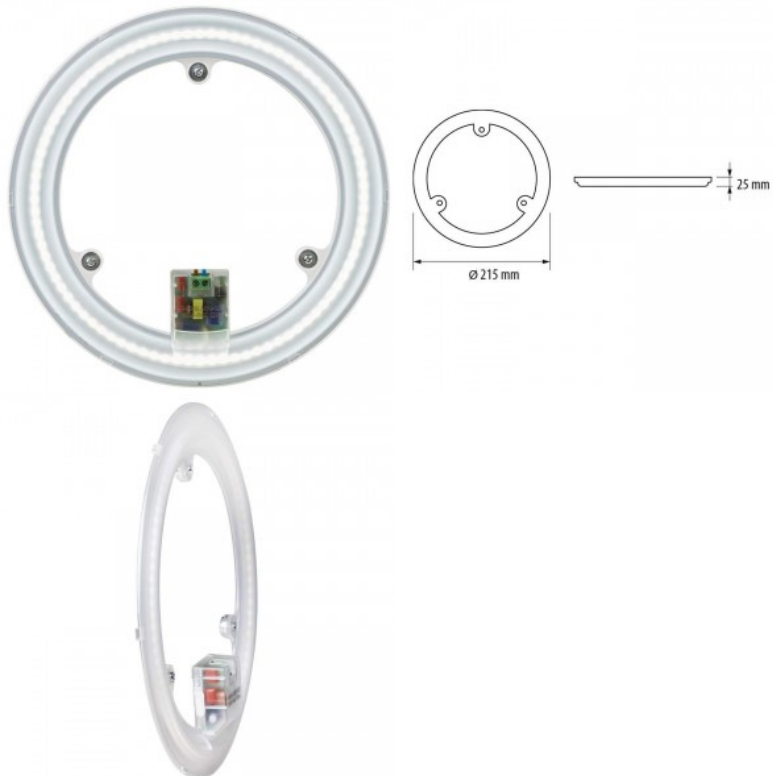

Shape round

Power supply [LIFUD](#)

Work environment indoor use

Certificates CE, RoHS

Warranty 3 years

Surface-mounted circular ceiling light. Its minimalist design blends perfectly with various interiors, whether at home, in the office, or in a business environment. The light fixture is suitable for indoor use only! You can choose between different light temperatures: Warm white 3000K/3500K Daylight white 4000K Enhance the quality of light in your everyday life and choose a top-notch lighting solution from the LED house product range!

Dome light LED-PLAF-14NW white 1120lm IP54 840

Product code 22094

Maximum output 14W/1m
Luminous flux 1120lumens
Correlated colour temperature pure white 4000K
Cri 80
Protection class IP54
Height 48.0mm
Diameter 190.0mm
Casing colour white
Impact resistance IK10
Work environment outdoor use
Warranty 5 years

LED dome light module LMM1842 230V 18W 1700lm 180° IP20 842

Product code 16303

Supply voltage 230V
Output 18W
Maximum output 18W/1m
Luminous flux 1700lumens
Luminaire's efficiency lm79 94W
Correlated colour temperature pure white 4200K
Lens angle 180
Cri 80
Protection class IP20
Lifespan 25000h
Height 25.0mm
Diameter 215.0mm
Weight 100 g
Package weight 150 g
In box 20pcs
No. of switches 15000pcs
Work environment indoor use
Operation temperature -25 ~ +50°C