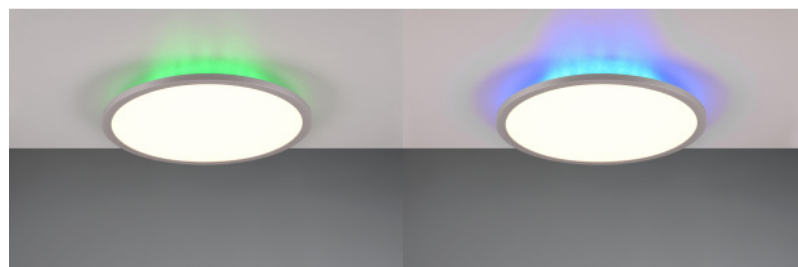

Dome light Trio Lighting Yuma RGBW Titan 23W 2250lm IP20 DIMMABLE 3000K-6500K 2CCT

Product code 22561 DIMMABLE dimmable

Brand [Trio Lighting](#)
Dimmable DIMMABLE
Output 23W
Maximum output 23W/1m
Luminous flux 2250lumens
Luminaire's efficiency lm79 98W
Correlated colour temperature 2CCT 3000K-6500K
Protection class IP20
Lifespan 25000h
Height 50.0mm
Diameter 400.0mm
Weight 1.3 kg
Package weight 1.8 kg
Casing colour Titan
Casing material metal
No. of switches 15000pcs
Work environment indoor use
Warranty 5 years

Good Mood Light - the YUMA ceiling light provides cosy light and pure harmony in your living space! YUMA is characterised by its indirect light distribution and allows individual adjustment of soft, tasteful colours. This creates a cosy lighting atmosphere that has a grounding effect and positively influences our everyday lives. Using the remote control supplied, you can adjust not only the light colour but also the brightness to suit your needs without having to leave your favourite spot in the living room or bedroom. The night light and memory function round off the overall experience of the light. This creates a relaxed and cosy living atmosphere that gives you strength and peace! The titanium-coloured metal and geometric shape emphasise the understated yet effective lighting flair of the YUMA. In addition, the luminaires feature modern LED technology, which stands for a high quality of light. LED light sources are characterized by a long service life and low heat generation.