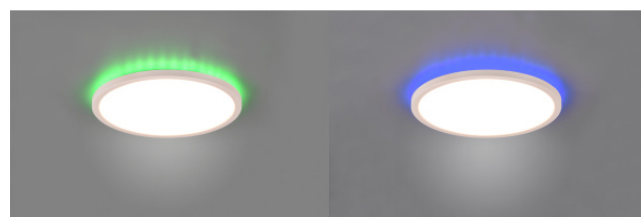

Dome light Trio Lighting Aureo RGB white 18W 2200lm IP20 DIMMABLE 3000K-6500K 2CCT

**Product code 22583 DIMMABLE
dimable**

Brand [Trio Lighting](#)
Dimmable DIMMABLE
Output 18W
Maximum output 18W/1m
Luminous flux 2200lumens
Luminaire's efficiency lm79 122W
Correlated colour temperature 2CCT
3000K-6500K
Protection class IP20
Lifespan 25000h
Height 25.0mm
Diameter 290.0mm
Casing colour white
Casing material plastic
No. of switches 12500pcs
Work environment indoor use
Warranty 5 years