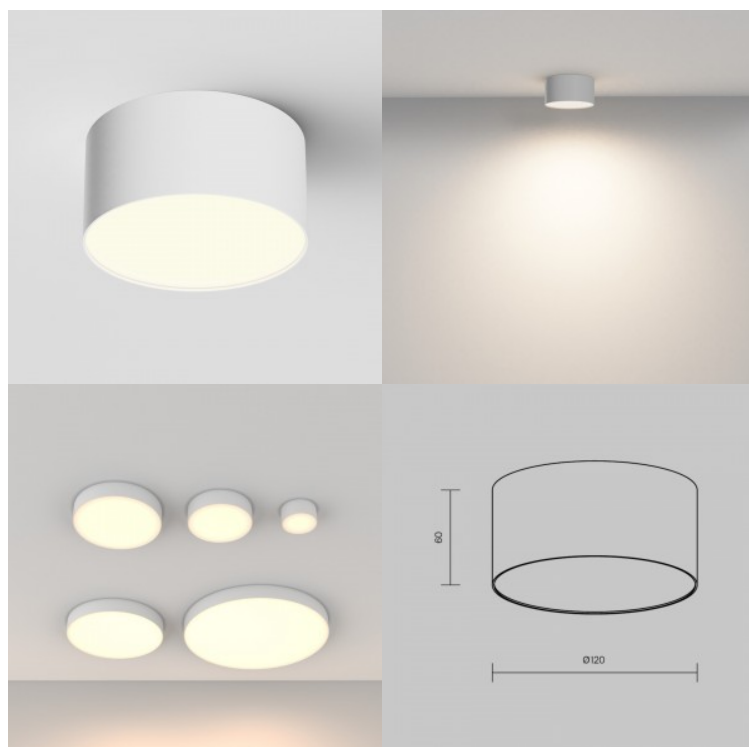

Dome light Maytoni Zon white 12W 660lm 120° IP20 930

Product code 21150

Brand Maytoni
Output 12W
Luminous flux 660lumens
Luminaire's efficiency lm79 55W
Correlated colour temperature warm white 3000K
Lens angle 120
Cri 90
Protection class IP20
Height 60.0mm
Diameter 120.0mm
Casing colour white
Casing material aluminium
Work environment indoor use
Warranty 5 years