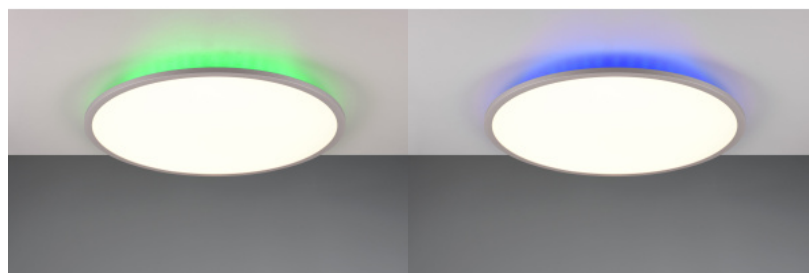

**Product code 22563 DIMMABLE
dimnable**

Brand [Trio Lighting](#)
Dimmable DIMMABLE
Maximum output 35W/1m
Luminous flux 4200lumens
Correlated colour temperature 2CCT
3000K-6500K
Lens angle 80
Protection class IP20
Lifespan 25000h
Height 50.0mm
Diameter 600.0mm
Casing colour Titan
Casing material metal + plastic
No. of switches 15000pcs
Work environment indoor use
Warranty 5 years

Good Mood Light - the YUMA ceiling light provides cosy light and pure harmony in your living space! YUMA is characterised by its indirect light distribution and allows individual adjustment of soft, tasteful colours. This creates a cosy lighting atmosphere that has a grounding effect and positively influences our everyday lives. Using the remote control supplied, you can adjust not only the light colour but also the brightness to suit your needs without having to leave your favourite spot in the living room or bedroom. The night light and memory function round off the overall experience of the light. This creates a relaxed and cosy living atmosphere that gives you strength and peace! The titanium-coloured metal and geometric shape emphasise the understated yet effective lighting flair of the YUMA. In addition, the luminaires feature modern LED technology, which stands for a high quality of light. LED light sources are characterized by a long service life and low heat generation.