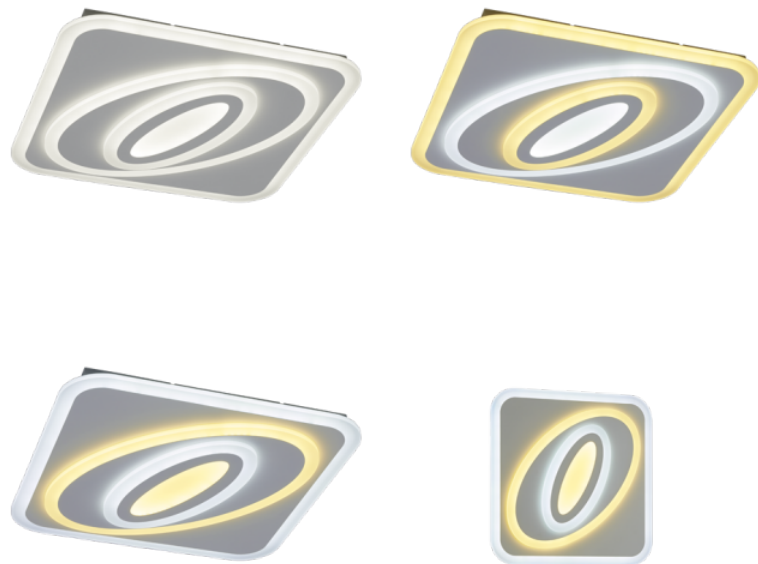

Stylish and extraordinary - a statement for any room. The SUZUKA luminaire impresses with its innovative design and full functionality. It not only fulfils its purpose of illuminating the room, the unusual design also makes the SUZUKA a modern work of art. Properly staged, the luminaire becomes an eye-catching centrepiece that stylishly enhances any living area. The Suzuka combines a variety of special features to create the right ambience in your living space. The light can be dimmed and its light colour can be individually adjusted from warm white (3000 Kelvin) to cool white (5500 Kelvin) using the included remote control. The individual light sources can be switched differently. In this way, different light variants can be created to provide pleasant room lighting: warm white inside and cool white outside, cool white inside and warm white outside. Let yourself be inspired and make your living space shine. The SUZUKA is suitable for both wall and ceiling mounting.