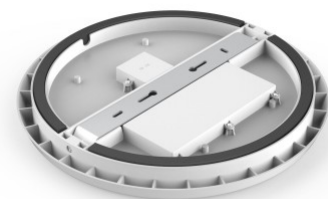

Premium-class LED ceiling light. With a classic round design. This surface-mounted luminaire can be installed on both ceilings and walls. Ideal luminaire for illuminating shops, staircases, parking lots, restrooms, warehouses. The IP54 protection class means that this luminaire is protected against ordinary dust and splashing from any direction. AL08 models can be ordered with the following features: Power: 12W, 15W, 25W
Color: black, white Light temperatures: 3000/4000/5000/5700K or with adjustable light 3000-4000-5700K. With proper use, the luminaire is energy-efficient, environmentally friendly, and has a very long lifespan (40,000 hours). Improve the quality of light in your everyday life and choose a top-notch lighting solution from [the LED house product range!](#)