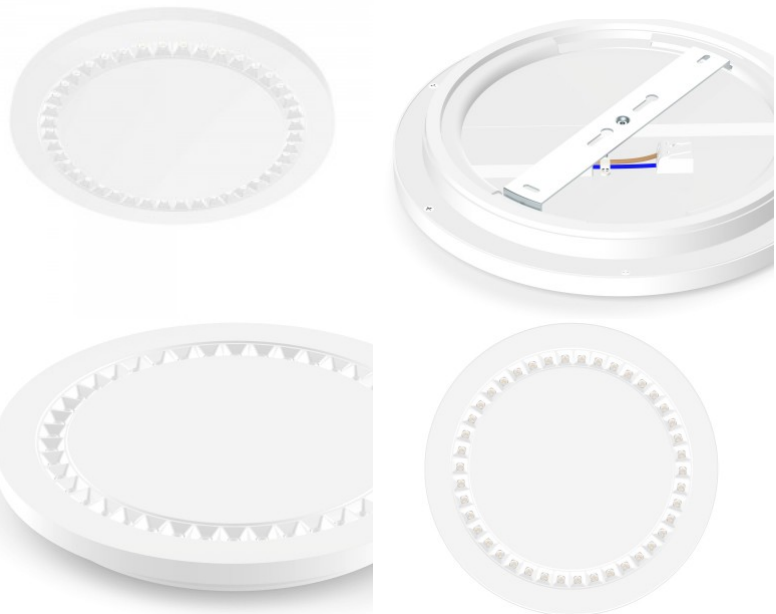

Dome light Prolumen AL37 white 230V 25W 2800lm 100° 930

Product code 14710

Brand [Prolumen](#)

Supply voltage 230V

Output 25W

Maximum output 25W/1m

Luminous flux 2800lumens

Luminaire's efficiency lm79 112W

Correlated colour temperature warm
white 3000K

Lens angle 100

Cri 90

Lifespan 50000h

Height 33.0mm

Diameter 400.0mm

Weight 1.44 kg

Casing colour white

Certificates CE, RoHS

Warranty 5 years

Compact LED ceiling light for living rooms, bedrooms, and other indoor spaces. Its minimalist design blends perfectly with various interiors, whether at home, in the office, or in a business environment. This luminaire has an ideal color rendering index (CRI90) for workspaces and offices. The light temperature of 3000K adds warm white light to the room. From the LED house product range, you can find several other [ceiling lights](#) that complement this luminaire to create unique lighting effects in your space!

Dome light Prolumen AL45 D270 white round 230V 12W 1200lm 120° IP65 840