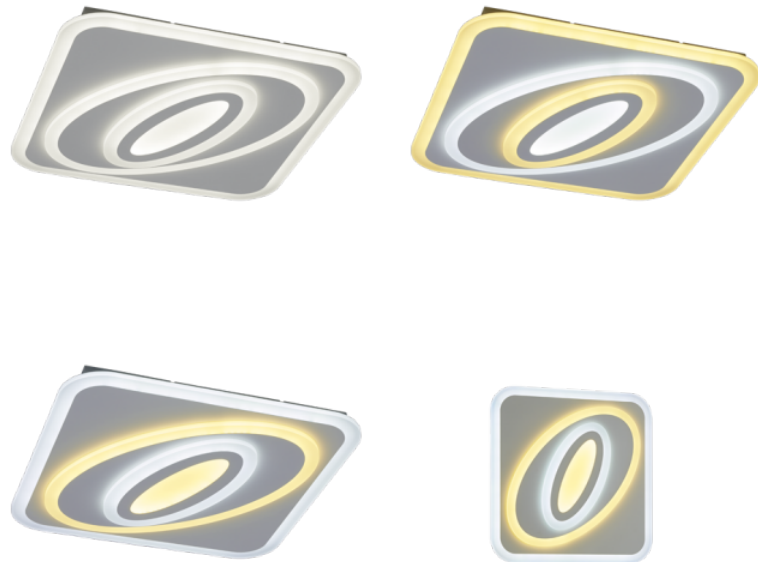

Stylish and extraordinary - a statement for any room. The SUZUKA luminaire impresses with its innovative design and full functionality. It not only fulfils its purpose of illuminating the room, the unusual design also makes the SUZUKA a modern work of art. Properly staged, the luminaire becomes an eye-catching centrepiece that stylishly enhances any living area. The Suzuka combines a variety of special features to create the right ambience in your living space. The light can be dimmed and its light colour can be individually adjusted from warm white (3000 Kelvin) to cool white (5500 Kelvin) using the included remote control. The individual light sources can be switched differently. In this way, different light variants can be created to provide pleasant room lighting: warm white inside and cool white outside, cool white inside and warm white outside. Let yourself be inspired and make your living space shine. The SUZUKA is suitable for both wall and ceiling mounting.