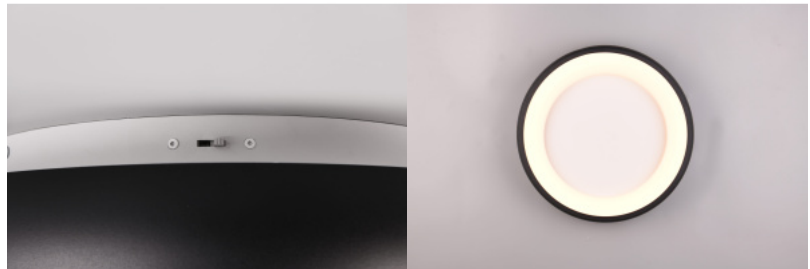

Clarity and functionality combined - the CARDONA ceiling light impresses with its striking design, which is characterised by a ring. This elegant ring seems to literally float below the ceiling and attracts everyone's attention. Ideal for modern living rooms, offices or dining rooms, the luminaire provides uniform, glare-free lighting thanks to the subtle light source inside the ring, creating a pleasant atmosphere. The brightness can be regulated in three levels using a conventional light switch and the light colour can be adjusted directly using a switch on the luminaire. The black matt surface gives every room a timeless elegance and a modern touch. In addition, the luminaires feature modern LED technology, which stands for a high quality of light. LED light sources are characterized by a long service life and low heat generation.