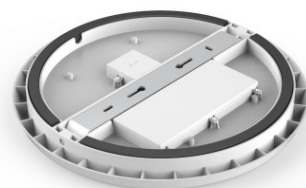

Dome light Prolumen AL08 D400 white 230V 30W 3000lm 120° IP54 830

Product code 14989

Brand [Prolumen](#)
Supply voltage 230V
Power factor 0.90
Output 30W
Maximum output 30W/1m
Luminous flux 3000lumens
Luminaire's efficiency lm79 100W
Correlated colour temperature warm white 3000K
Lens angle 120
Cri 80
Sdcm - macadam ellipses 6
Protection class IP54
Lifespan 50000h
Llmf tm21 L80B10 @25°C 50.000h
Height 52.0mm
Diameter 400.0mm
Weight 1.4 kg
Package weight 1.7 kg
In package 1pc
In box 10pcs
Casing colour white
Casing material plastic
Impact resistance IK08
Operation temperature -20 ~ 45°C
Certificates CE, RoHS
Warranty 5 years

Premium-class LED ceiling light. With a classic round design. This surface-mounted luminaire can be installed on both ceilings and walls. Ideal luminaire for illuminating shops, staircases, parking lots, restrooms, warehouses. The IP54 protection class means that this luminaire is protected against ordinary dust and splashing from any direction. AL08 models can be ordered with the following features: Power: 12W, 15W, 25W
Color: black, white Light temperatures: 3000/4000/5000/5700K or with adjustable light 3000-4000-5700K. With proper use, the luminaire is energy-efficient, environmentally friendly, and has a very long lifespan (40,000 hours). Improve the quality of light in your everyday life and choose a top-notch lighting solution from [the LED house product range!](#)