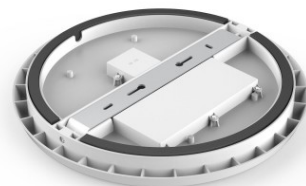

Dome light Prolumen AL08 D300 white 230V 18W 1710lm 120° IP54 830

Product code 16581

Brand [Prolumen](#)
Supply voltage 230V
Power factor 0.90
Output 18W
Maximum output 18W/1m
Luminous flux 1710lumens
Luminaire's efficiency lm79 95W
Correlated colour temperature warm white 3000K
Lens angle 120
Cri 80
Sdcm - macadam ellipses 6
Protection class IP54
Lifespan 50000h
Llmf tm21 L80B10 @25°C 50.000h
Height 40.0mm
Diameter 300.0mm
Weight 800 g
Package weight 930 g
In package 1pc
In box 10pcs
Casing colour white
Casing material plastic
Impact resistance IK08
Operation temperature -20 ~ 45°C
Certificates CE, RoHS
Warranty 5 years

Premium-class LED ceiling light. With a classic round design. This surface-mounted luminaire can be installed on both ceilings and walls. Ideal luminaire for illuminating shops, staircases, parking lots, restrooms, warehouses. The IP54 protection class means that this luminaire is protected against ordinary dust and splashing from any direction. AL08 models can be ordered with the following features: Power: 12W, 15W, 25W
Color: black, white Light temperatures: 3000/4000/5000/5700K or with adjustable light 3000-4000-5700K. With proper use, the luminaire is energy-efficient, environmentally friendly, and has a very long lifespan (40,000 hours). Improve the quality of light in your everyday life and choose a top-notch lighting solution from [the LED house product range!](#)