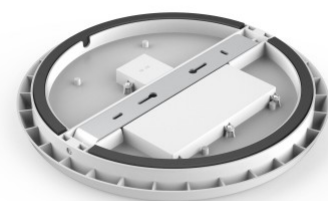

Premium-class LED ceiling light. With a classic round design. This surface-mounted luminaire can be installed on both ceilings and walls. Ideal luminaire for illuminating shops, staircases, parking lots, restrooms, warehouses. The IP54 protection class means that this luminaire is protected against ordinary dust and splashing from any direction. AL08 models can be ordered with the following features: Power: 12W, 15W, 25W
Color: black, white Light temperatures: 3000/4000/5000/5700K or with adjustable light 3000-4000-5700K. With proper use, the luminaire is energy-efficient, environmentally friendly, and has a very long lifespan (40,000 hours). Improve the quality of light in your everyday life and choose a top-notch lighting solution from [the LED house product range!](#)