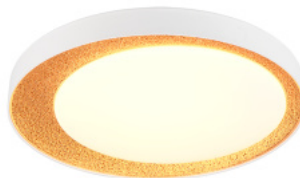

Dome light Trio Lighting Aleta white / golden 24W 2500lm IP20 switch dimmer 2700K-6500K warm + cold white

**Product code 22595 switch dimmer
dimnable**

Brand [Trio Lighting](#)
Dimmable switch dimmer
Output 24W
Maximum output 24W/1m
Luminous flux 2500lumens
Luminaire's efficiency lm79 104W
Correlated colour temperature warm
+ cold white 2700K-6500K
Protection class IP20
Lifespan 25000h
Height 80.0mm
Diameter 450.0mm
Casing colour white / golden
Casing material plastic
No. of switches 15000pcs
Work environment indoor use
Warranty 5 years