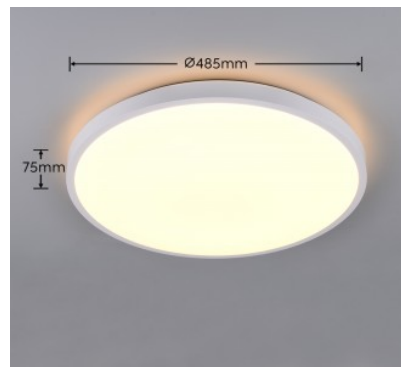

The SLOPE represents a refined blend of utility and adaptability. Featuring a powerful 34 W SMD LED, it emits roughly 3900 lm, sufficient to illuminate larger rooms with ease. Its standout feature is the seamless tuning of colour temperature between warming 2,700 K and bright 6,500 K daylight—perfect for tailoring mood or glittering clarity. While specifics like IP rating and dimensions ensure its durability and brightness make it an excellent candidate for modern kitchens, bathrooms, covered terraces, or living spaces seeking adaptable light. - Dimmable via switch - CCT - Adjustable Colour
Temperatures: Choose between different colour temperatures (2700K - 6500K) - Integrated dimmer - Night light function - Remote Control included - Timer - Memory function - This light fitting is not suitable for external dimmers. It can only be controlled with an integrated dimmer.