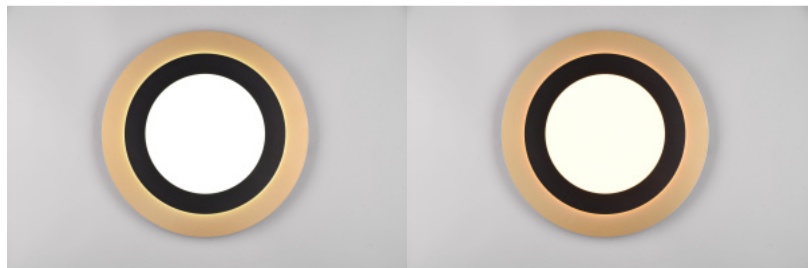

Nothing beats lights that can be controlled by remote control. Because once you've made yourself cosy on the sofa with a blanket, you'll be happy when you don't have to get up again. The MORGAN round ceiling light, which comes with a remote control, allows you to effortlessly adjust the brightness and light colour to suit your needs and optimise your oasis of well-being from the comfort of your sofa. The night light function can also be switched on and off at any time using the remote control. You too can benefit from the convenient advantages of MORGAN! The purist, round design of the light in matt black and gold colour blends seamlessly into existing interiors. In addition, the luminaires feature modern LED technology, which stands for a high quality of light. LED light sources are characterized by a long service life and low heat generation.