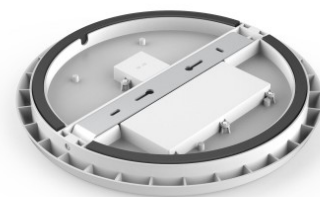

Premium-class LED ceiling light. With a classic round design. This surface-mounted luminaire can be installed on both ceilings and walls. Ideal luminaire for illuminating shops, staircases, parking lots, restrooms, warehouses. The IP54 protection class means that this luminaire is protected against ordinary dust and splashing from any direction. AL08 models can be ordered with the following features: Power: 12W, 15W, 25W
Color: black, white Light temperatures: 3000/4000/5000/5700K or with adjustable light 3000-4000-5700K. With proper use, the luminaire is energy-efficient, environmentally friendly, and has a very long lifespan (40,000 hours). Improve the quality of light in your everyday life and choose a top-notch lighting solution from [the LED house product range!](#)