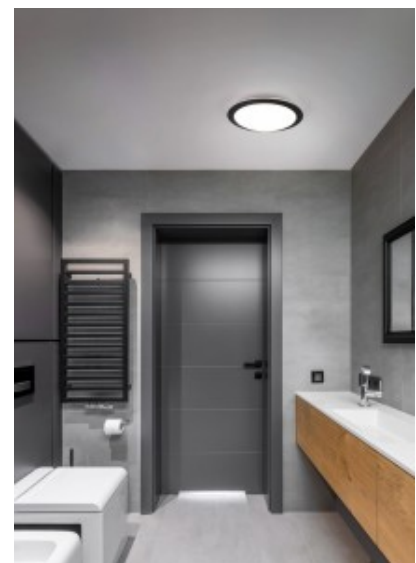

Product code 22415

Brand [Trio Lighting](#)

Output 12W

Maximum output 12W/1m

Luminous flux 1160lumens

Luminaire's efficiency lm79 97W

Correlated colour temperature warm
white 3000K

Cri 80

Protection class IP44

Lifespan 30000h

Height 80.0mm

Diameter 290.0mm

Weight 400 g

Package weight 600 g

In package 1pc

Casing colour black

Casing material plastic

No. of switches 20000pcs

Work environment indoor use

Certificates CE

Warranty 5 years

A characteristic ceiling light such as the UMBERTO adds dimension to small rooms and also attracts attention. Thanks to its high and central positioning, it also provides uniform ambient lighting. An additional highlight of the luminaire is its IP44 classification, which means that the luminaire is protected against splashing water. It is therefore particularly suitable for bathing the bathroom in the right light. The discreet matt black colouring makes it easy to integrate the light into existing interiors. In addition, the luminaires feature modern LED technology, which stands for a high quality of light. LED light sources are characterized by a long service life and low heat generation.