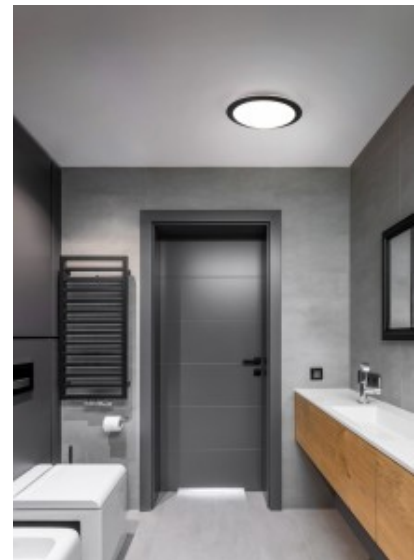

Casing colour chrome

Casing material plastic

No. of switches 20000pcs

Work environment indoor use

Certificates CE

Warranty 5 years

A characteristic ceiling light such as the UMBERTO adds dimension to small rooms and also attracts attention. Thanks to its high and central positioning, it also provides uniform ambient lighting. An additional highlight of the luminaire is its IP44 classification, which means that the luminaire is protected against splashing water. It is therefore particularly suitable for bathing the bathroom in the right light. The discreet chrome colouring makes it easy to integrate the light into existing interiors. In addition, the luminaires feature modern LED technology, which stands for a high quality of light. LED light sources are characterized by a long service life and low heat generation.