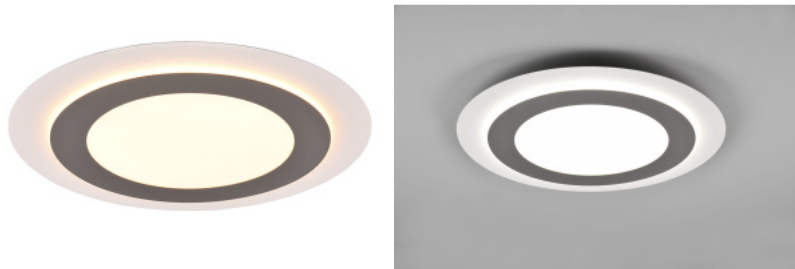

Dome light Trio Lighting Morgan nickel 5600lm IP20 DIMMABLE 2700K-6500K warm + cold white

Product code 22559 DIMMABLE dimmable

Brand [Trio Lighting](#)
Dimmable DIMMABLE
Maximum output 42W/1m
Luminous flux 5600lumens
Correlated colour temperature warm + cold white 2700K-6500K
Protection class IP20
Lifespan 20000h
Height 40.0mm
Diameter 450.0mm
Weight 2.5 kg
Package weight 3 kg
Casing colour nickel
Casing material metal
No. of switches 15000pcs
Work environment indoor use
Warranty 5 years