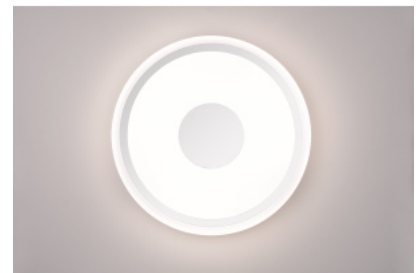

Protection class IP20

Lifespan 25000h

Height 50.0mm

Diameter 330.0mm

Casing colour chrome

Casing material plastic

Work environment indoor use

Warranty 5 years