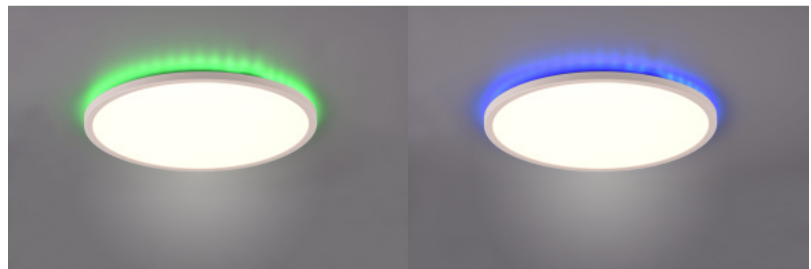

Good Mood Light - the AUREO ceiling light provides cosy light and pure harmony in your living space! The AUREO is characterised by its indirect light distribution and allows you to individually set soft, tasteful colours. This creates a cosy lighting atmosphere that has a grounding effect and positively influences our everyday lives. The remote control supplied allows you to adjust the brightness and light colour to suit your needs without having to leave your favourite spot in the living room or bedroom. The night light function rounds off the overall experience of the light. This creates a relaxed and cosy living atmosphere that gives you strength and peace! The matt white colour of the plastic and the geometric shape emphasise the understated yet effective lighting flair of the AUREO. In addition, the luminaires feature modern LED technology, which stands for a high quality of light. LED light sources are characterized by a long service life and low heat generation.