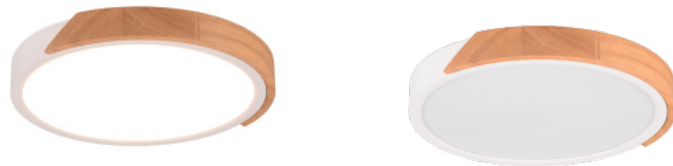

Dome light Trio Lighting Jano white 20W 2400lm IP20 switch dimmer 3000K warm white

Product code 22532 switch dimmer dimmable

Brand [Trio Lighting](#)
Dimmable switch dimmer
Output 20W
Maximum output 20W/1m
Luminous flux 2400lumens
Luminaire's efficiency lm79 120W
Correlated colour temperature warm white 3000K
Protection class IP20
Lifespan 30000h
Height 30.0mm
Diameter 310.0mm
Casing colour white
Casing material plastic
No. of switches 15000pcs
Work environment indoor use

The JANO ceiling light with its special wooden design enhances the feel-good atmosphere in your home and at the same time becomes an eye-catcher on the ceiling of your hallway, living room or bedroom. The cover made of high-quality plastic emits a pleasantly glare-free light and sets your living area stylishly in scene as a soft light source. In addition, the integrated SWITCH dimmer enables different brightness levels and provides suitable lighting moods. The colour design in matt white in combination with the light wood provides modern, homely accents. In addition, the luminaires feature modern LED technology, which stands for a high quality of light. LED light sources are characterized by a long service life and low heat generation.