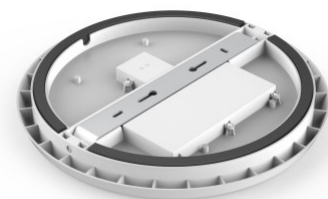

Premium-class LED ceiling light. With a classic round design. This surface-mounted luminaire can be installed on both ceilings and walls. Ideal luminaire for illuminating shops, staircases, parking lots, restrooms, warehouses. The IP54 protection class means that this luminaire is protected against ordinary dust and splashing from any direction. AL08 models can be ordered with the following features: Power: 12W, 15W, 25W  
 Color: black, white Light temperatures: 3000/4000/5000/5700K or with adjustable light 3000-4000-5700K. With proper use, the luminaire is energy-efficient, environmentally friendly, and has a very long lifespan (40,000 hours). Improve the quality of light in your everyday life and choose a top-notch lighting solution from [the LED house product range!](#)