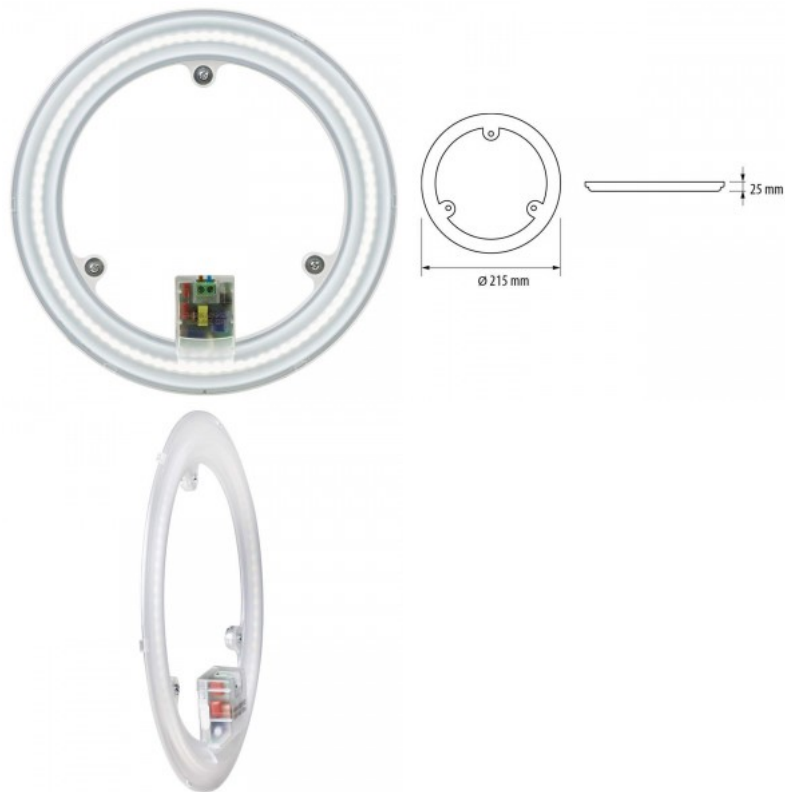

LED dome light module LMM1842 230V 18W 1700lm 180° IP20 842

Product code 16303

Supply voltage 230V
Output 18W
Luminous flux 1700lumens
Luminaire's efficiency lm79 94W
Correlated colour temperature pure white 4200K
Lens angle 180
Cri 80
Protection class IP20
Lifespan 25000h
Height 25.0mm
Diameter 215.0mm
Weight 100g
Package weight 150g
In box 20pcs
No. of switches 15000pcs
Work environment indoor use
Operation temperature -25 ~ +50°C

Ceiling light module. Suitable for indoor use only, protection class IP20. LED luminaire with a 4200K light temperature provides clear light. Improve the quality of light in your everyday life and choose a top-notch lighting solution from [the LED house product range!](#)

Dome light Nairos G2 black 230V 24W 2280lm CRI80 120° IP65 3000K, 4000K, 6000K WW/DW/CW

Product code 17906

Supply voltage 230V
Power factor 0.70
Output 24W
Luminous flux 2280lumens
Luminaire's efficiency lm79 95W
Correlated colour temperature
WW/DW/CW 3000K, 4000K, 6000K
Lens angle 120
Cri 80
Protection class IP65
Lifespan 30000h
Height 55.0mm
Diameter 300.0mm
Weight 700g
In box 10pcs
Casing colour black
Casing material plastic
No. of switches 20000pcs
Impact resistance IK08
Work environment indoor / outdoor
use
Operation temperature -20 ~ +40°C
Certificates CE
Warranty 3 years

Dome light Nairos LX with motion sensor white round 230V 24W 2520lm CRI80 120° IP65 3000K, 4000K, 6000K WW/DW/CW

Product code 17523

Supply voltage 230V
 Power factor 0.70
 Output 24W
 Luminous flux 2520lumens
 Luminaire's efficiency lm79 105W
 Correlated colour temperature
 WW/DW/CW 3000K, 4000K, 6000K
 Lens angle 120
 Cri 80
 Protection class IP65
 Lifespan 30000h
 Height 55.0mm
 Diameter 300.0mm
 Weight 650g
 In box 5pcs
 Casing colour white
 Casing material metal + plastic
 Shape round
 No. of switches 20000pcs
 Impact resistance IK08
 Work environment indoor / outdoor
 use
 Operation temperature -20 ~ +40°C
 Certificates CE
 Warranty 3 years