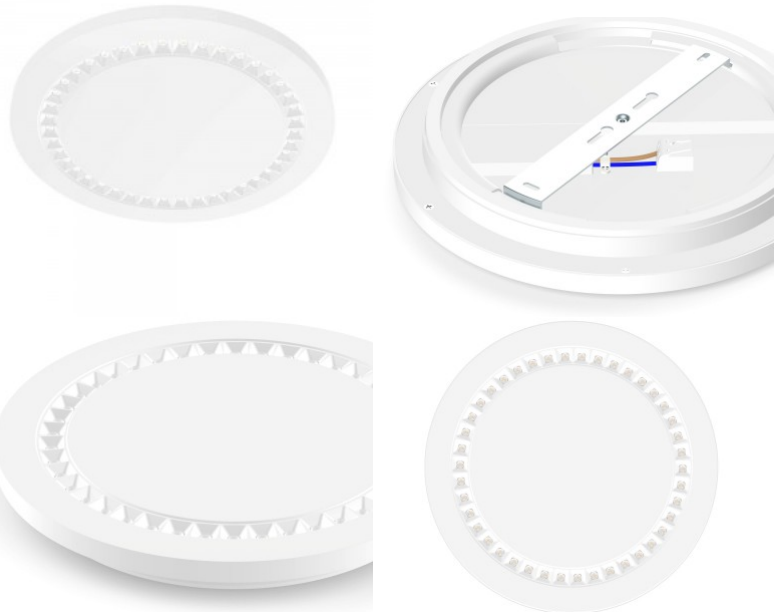

Dome light Prolumen AL37 white 230V 25W 2800lm 100° 930

Product code 14710

Brand [Prolumen](#)

Supply voltage 230V

Output 25W

Maximum output 25W/1m

Luminous flux 2800lumens

Luminaire's efficiency lm79 112W

Correlated colour temperature warm white 3000K

Lens angle 100

Cri 90

Lifespan 50000h

Height 33.0mm

Diameter 400.0mm

Weight 1.44 kg

Casing colour white

Certificates CE, RoHS

Warranty 5 years

Compact LED ceiling light for living rooms, bedrooms, and other indoor spaces. Its minimalist design blends perfectly with various interiors, whether at home, in the office, or in a business environment. This luminaire has an ideal color rendering index (CRI90) for workspaces and offices. The light temperature of 3000K adds warm white light to the room. From the LED house product range, you can find several other [ceiling lights](#) that complement this luminaire to create unique lighting effects in your space!

Dome light Prolumen AL45 D270 white round 230V 12W 1200lm 120° IP65 840