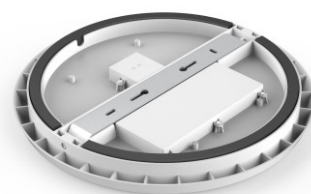

Dome light Prolumen AL08 D250 with motion sensor white 230V 12W 968lm 120° IP54 930

Product code 17104

Brand [Prolumen](#)
Supply voltage 230V
Power factor 0.90
Output 12W
Maximum output 12W/1m
Luminous flux 968lumens
Luminaire's efficiency lm79 81W
Correlated colour temperature warm white 3000K
Lens angle 120
Cri 90
Sdcm - macadam ellipses 6
Protection class IP54
Lifespan 50000h
Llmf tm21 L80B10 @25°C 50.000h
Height 48.0mm
Diameter 250.0mm
Weight 800 g
Package weight 930 g
In box 20pcs
Casing colour white
Casing material plastic
Impact resistance IK08
Operation temperature -20 ~ 45°C
Certificates CE, RoHS
Warranty 5 years

Premium-class LED ceiling light. With a classic round design. This surface-mounted luminaire can be installed on both ceilings and walls. Ideal luminaire for illuminating shops, staircases, parking lots, restrooms, warehouses. The IP54 protection class means that this luminaire is protected against ordinary dust and splashing from any direction. AL08 models can be ordered with the following features: Power: 12W, 15W, 25W
Color: black, white Light temperatures: 3000/4000/5000/5700K or with adjustable light 3000-4000-5700K. With proper use, the luminaire is energy-efficient, environmentally friendly, and has a very long lifespan (40,000 hours). Improve the quality of light in your everyday life and choose a top-notch lighting solution from [the LED house product range!](#)