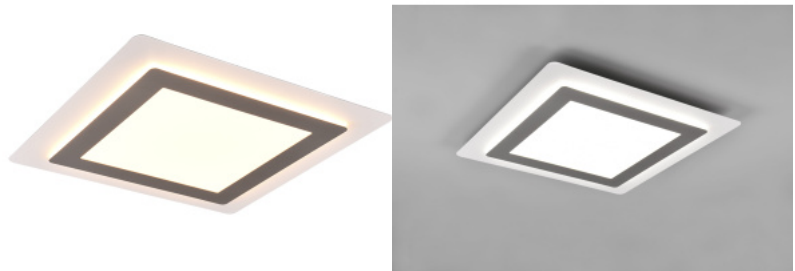

Dome light Trio Lighting Morgan nickel 6000lm CRI80 IP20 DIMMABLE 2700K-6500K warm + cold white

**Product code 22557 DIMMABLE
dimnable**

Brand [Trio Lighting](#)
Dimmable DIMMABLE
Maximum output 46W/1m
Luminous flux 6000lumens
Correlated colour temperature warm
+ cold white 2700K-6500K
Cri 80
Protection class IP20
Lifespan 20000h
Height 40.0mm
Width 450.0mm
Weight 3.1 kg
Package weight 3.5 kg
Casing colour nickel
Casing material metal
No. of switches 15000pcs
Work environment indoor use
Warranty 5 years