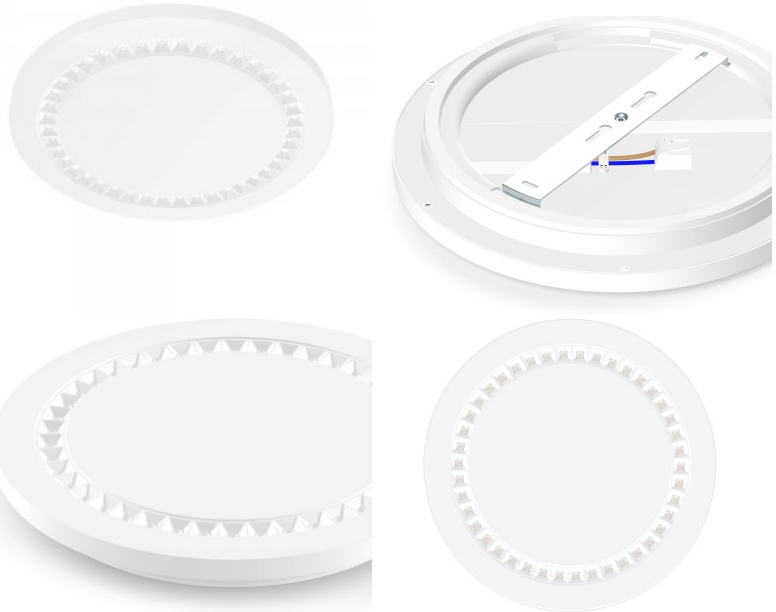

Product code 14710

Brand [PROLUMEN](#)

Supply voltage 230V

Output 25W

Luminous flux 2800lumens

Luminaire's efficiency lm79 112W

Correlated colour temperature warm white 3000K

Lens angle 100

Cri 90

Lifespan 50000h

Height 33.0mm

Diameter 400.0mm

Weight 1440g

Casing colour white

Certificates CE, RoHS

Warranty 5 years

Compact LED ceiling light for living rooms, bedrooms, and other indoor spaces. Its minimalist design blends perfectly with various interiors, whether at home, in the office, or in a business environment. This luminaire has an ideal color rendering index (CRI90) for workspaces and offices. The light temperature of 3000K adds warm white light to the room. From the LED house product range, you can find several other [ceiling lights](#) that complement this luminaire to create unique lighting effects in your space!

Dome light PROLUMEN AL45 D270 white round 230V 12W 1200lm 120° IP65 840