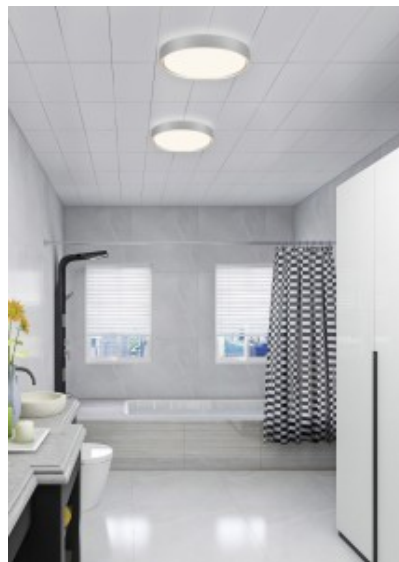

Dome light Trio Lighting Clarimo H2O chrome 18W 1850lm IP44 3000K warm white

Product code 20844

Brand [Trio Lighting](#)

Output 18W

Luminous flux 1850lumens

Luminaire's efficiency lm79 103W

Correlated colour temperature warm white 3000K

Protection class IP44

Lifespan 30000h

Height 90.0mm

Diameter 330.0mm

Weight 600 g

Package weight 900 g

Casing colour chrome

Casing material plastic

No. of switches 15000pcs

As timeless as the design of the light is, it is flexible enough to follow all trends. The highlight of the CLARIMO ceiling light is its simple yet appealing look, which can be easily combined with various furnishing styles. Thanks to the IP44 classification, the light is very suitable for all damp rooms, such as the bathroom or washroom. The chrome-coloured design with the white acrylic cover makes this ceiling light a timeless classic. In addition, the luminaires feature modern LED technology, which stands for a high quality of light. LED light sources are characterized by a long service life and low heat generation.