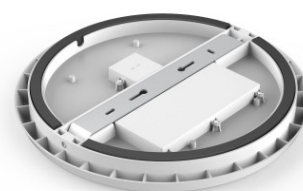

Dome light Prolumen AL08 D300 white 230V 18W 1710lm 120° IP54 830

Product code 16581

Brand [Prolumen](#)
Supply voltage 230V
Power factor 0.90
Output 18W
Maximum output 18W/1m
Luminous flux 1710lumens
Luminaire's efficiency lm79 95W
Correlated colour temperature warm white 3000K
Lens angle 120
Cri 80
Sdcm - macadam ellipses 6
Protection class IP54
Lifespan 50000h
Llmf tm21 L80B10 @25°C 50.000h
Height 40.0mm
Diameter 300.0mm
Weight 800 g
Package weight 930 g
In package 1pc
In box 10pcs
Casing colour white
Casing material plastic
Impact resistance IK08
Operation temperature -20 ~ 45°C
Certificates CE, RoHS
Warranty 5 years

Premium-class LED ceiling light. With a classic round design. This surface-mounted luminaire can be installed on both ceilings and walls. Ideal luminaire for illuminating shops, staircases, parking lots, restrooms, warehouses. The IP54 protection class means that this luminaire is protected against ordinary dust and splashing from any direction. AL08 models can be ordered with the following features: Power: 12W, 15W, 25W
Color: black, white Light temperatures: 3000/4000/5000/5700K or with adjustable light 3000-4000-5700K. With proper use, the luminaire is energy-efficient, environmentally friendly, and has a very long lifespan (40,000 hours). Improve the quality of light in your everyday life and choose a top-notch lighting solution from [the LED house product range!](#)