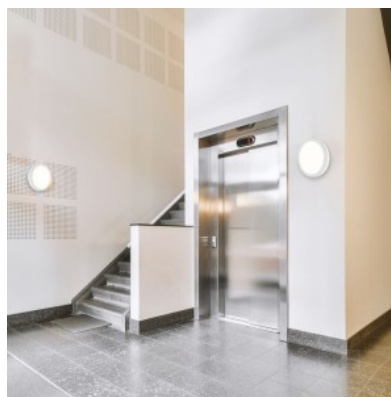

Dome light Nairos LX with motion sensor white round 230V 24W 2520lm CRI80 120° IP65 3000K, 4000K, 6000K 3CCT

Product code 17523

Supply voltage 230V
Power factor 0.70
Output 24W
Maximum output 24W/1m
Luminous flux 2520lumens
Luminaire's efficiency lm79 105W
Correlated colour temperature 3CCT
3000K, 4000K, 6000K
Lens angle 120
Cri 80
Protection class IP65
Lifespan 30000h
Height 55.0mm
Diameter 300.0mm
Weight 650 g
In box 5pcs
Casing colour white
Casing material metal + plastic
Shape round
No. of switches 20000pcs
Impact resistance IK08
Work environment indoor / outdoor
use
Operation temperature -20 ~ +40°C
Certificates CE
Warranty 3 years

A modern luminaire suitable for both indoor and outdoor use. This round [ceiling light fixture](#) features a motion sensor, the option to choose between 3000K, 4000K, and 6500K light temperatures, and can be mounted on both walls and ceilings. With an IP65 protection rating, this luminaire is protected against fine dust and low-pressure jets of water. This allows the luminaire to be used in stairwells, on terraces, in corridors, as well as in office spaces. Nairos LX models are available with the following options:
Power: 12W, 18W, 24W, 36W
(dimensions may vary according to power) Color: black, white Color temperatures: 3000/4000/6500K. If you haven't found the perfect light fixture from our product range yet, then browse through the [PROLUMEN catalogue](#) as well!