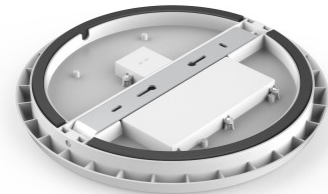

Product code 15089

Brand [Prolumen](#)
Supply voltage 230V
Power factor 0.90
Output 12W
Maximum output 12W/1m
Luminous flux 1068lumens
Luminaire's efficiency lm79 89W
Correlated colour temperature warm white 3000K
Lens angle 120
Cri 80
Sdcm - macadam ellipses 6
Protection class IP54
Lifespan 50000h
Llmf tm21 L80B10 @25°C 50.000h
Height 48.0mm
Diameter 250.0mm
Weight 800 g
Package weight 930 g
In box 20pcs
Casing colour white
Casing material plastic
Impact resistance IK08
Operation temperature -20 ~ 45°C
Certificates CE, RoHS
Warranty 5 years

Premium-class LED ceiling light. With a classic round design. This surface-mounted luminaire can be installed on both ceilings and walls. Ideal luminaire for illuminating shops, staircases, parking lots, restrooms, warehouses. The IP54 protection class means that this luminaire is protected against ordinary dust and splashing from any direction. AL08 models can be ordered with the following features: Power: 12W, 15W, 25W
Color: black, white Light temperatures: 3000/4000/5000/5700K or with adjustable light 3000-4000-5700K. With proper use, the luminaire is energy-efficient, environmentally friendly, and has a very long lifespan (40,000 hours). Improve the quality of light in your everyday life and choose a top-notch lighting solution from [the LED house product range!](#)