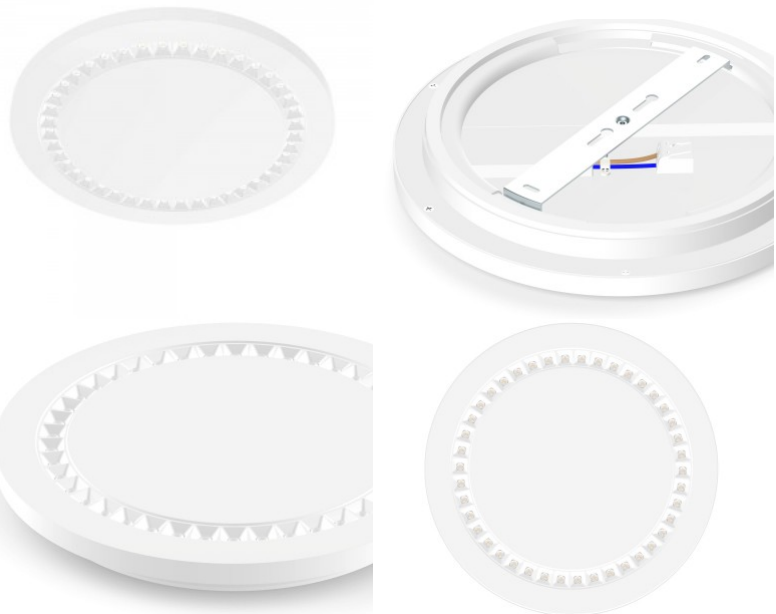

Dome light Prolumen AL37 white 230V 25W 2800lm 100° 930

Product code 14710

Brand [Prolumen](#)

Supply voltage 230V

Output 25W

Maximum output 25W/1m

Luminous flux 2800lumens

Luminaire's efficiency lm79 112W

Correlated colour temperature warm white 3000K

Lens angle 100

Cri 90

Lifespan 50000h

Height 33.0mm

Diameter 400.0mm

Weight 1.44 kg

Casing colour white

Certificates CE, RoHS

Warranty 5 years

Compact LED ceiling light for living rooms, bedrooms, and other indoor spaces. Its minimalist design blends perfectly with various interiors, whether at home, in the office, or in a business environment. This luminaire has an ideal color rendering index (CRI90) for workspaces and offices. The light temperature of 3000K adds warm white light to the room. From the LED house product range, you can find several other [ceiling lights](#) that complement this luminaire to create unique lighting effects in your space!

Dome light Prolumen AL45 D270 white round 230V 12W 1200lm 120° IP65 840