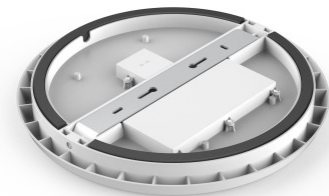

Product code 15089

Brand [Prolumen](#)

Supply voltage 230V

Power factor 0.90

Output 12W

Maximum output 12W/1m

Luminous flux 1068lumens

Luminaire's efficiency lm79 89W

Correlated colour temperature warm white 3000K

Beam angle 120

Cri 80

Sdcm - macadam ellipses 6

Protection class IP54

Lifespan 50000h

Llmf tm21 L80B10 @25°C 50.000h

Height 48.0mm

Diameter 250.0mm

Weight 800 g

Package weight 930 g

In box 20pcs

Casing colour white

Casing material plastic

Impact resistance IK08

Operation temperature -20 ~ 45°C

Certificates CE, RoHS

Warranty 5 years

Premium-class LED ceiling light. With a classic round design. This surface-mounted luminaire can be installed on both ceilings and walls. Ideal luminaire for illuminating shops, staircases, parking lots, restrooms, warehouses. The IP54 protection class means that this luminaire is protected against ordinary dust and splashing from any direction. AL08 models can be ordered with the following features: Power: 12W, 15W, 25W
Color: black, white Light temperatures: 3000/4000/5000/5700K or with adjustable light 3000-4000-5700K. With proper use, the luminaire is energy-efficient, environmentally friendly, and has a very long lifespan (40,000 hours). Improve the quality of light in your everyday life and choose a top-notch lighting solution from [the LED house product range!](#)