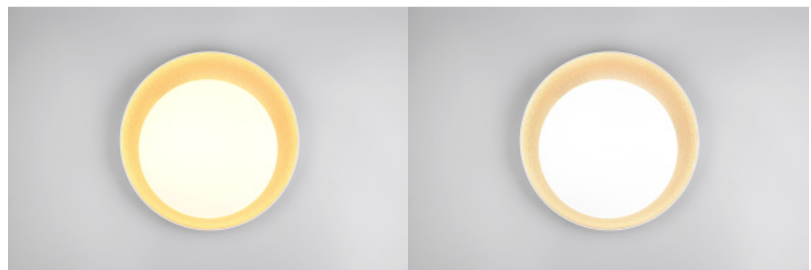

The ALETA ceiling light impresses with its minimalist and harmonious design that focuses on the essentials: the light. You can easily adjust the light colour and brightness to your liking using the remote control supplied. Alternatively, the brightness can also be adjusted in various levels using the conventional light switch. ALETA also has a practical night light and memory function that saves your last selected settings. The gold-coloured finish on the inside of the otherwise minimalist, white ceiling light creates a glittering shimmer and spreads a pleasantly soft light in the room. In addition, the luminaires feature modern LED technology, which stands for a high quality of light. LED light sources are characterized by a long service life and low heat generation.