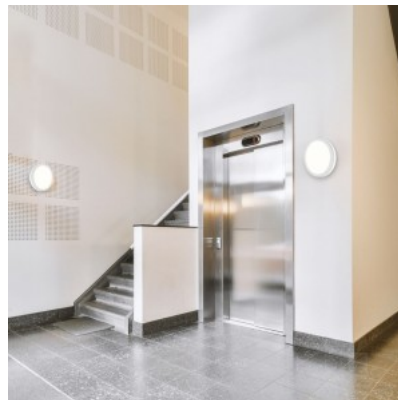

Dome light Nairos LX with motion sensor white round 230V 24W 2520lm CRI80 120° IP65 3000K, 4000K, 6000K WW/DW/CW

Product code 17523

Supply voltage 230V
Power factor 0.70
Output 24W
Luminous flux 2520lumens
Luminaire's efficiency lm79 105W
Correlated colour temperature
WW/DW/CW 3000K, 4000K, 6000K
Lens angle 120
Cri 80
Protection class IP65
Lifespan 30000h
Height 55.0mm
Diameter 300.0mm
Weight 650g
In box 5pcs
Casing colour white
Casing material metal + plastic
Shape round
No. of switches 20000pcs
Impact resistance IK08
Work environment indoor / outdoor
use
Operation temperature -20 ~ +40°C
Certificates CE
Warranty 3 years

A modern luminaire suitable for both indoor and outdoor use. This round [ceiling light fixture](#) features a motion sensor, the option to choose between 3000K, 4000K, and 6500K light temperatures, and can be mounted on both walls and ceilings. With an IP65 protection rating, this luminaire is protected against fine dust and low-pressure jets of water. This allows the luminaire to be used in stairwells, on terraces, in corridors, as well as in office spaces. Nairos LX models are available with the following options:
Power: 12W, 18W, 24W, 36W (dimensions may vary according to power)
Color: black, white
Color temperatures: 3000/4000/6500K. If you haven't found the perfect light fixture from our product range yet, then browse through the [PROLUMEN catalogue](#) as well!