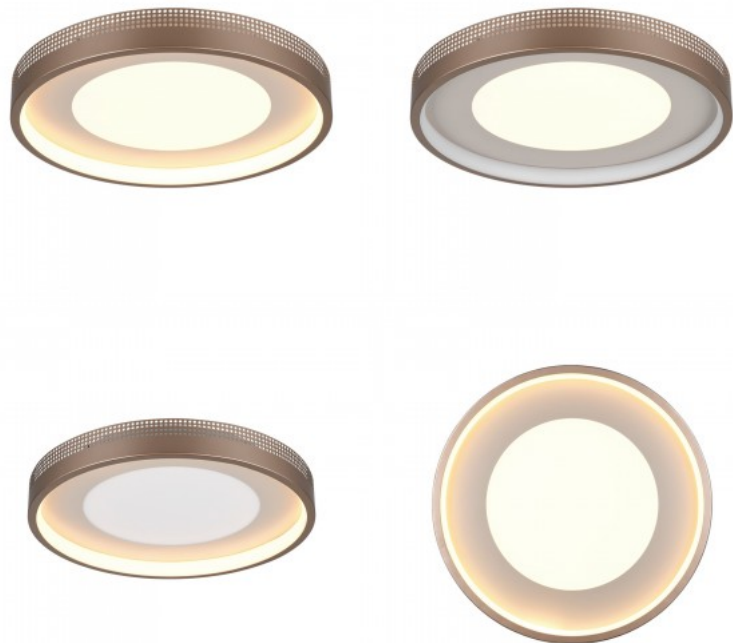

Dome light Trio Lighting Solea 36W 4700lm IP20 830

Product code 22228

Brand [Trio Lighting](#)

Output 36W

Maximum output 36W/1m

Luminous flux 4700lumens

Luminaire's efficiency lm79 131W

Correlated colour temperature warm
white 3000K

Cri 80

Protection class IP20

Lifespan 15000h

Height 75.0mm

Diameter 400.0mm

Casing material plastic

No. of switches 25000pcs

Work environment indoor use

Warranty 5 years

With the SOLEA ceiling light, you can bring a design object into your home that blends perfectly into various living areas thanks to its clear and modern look. Whether in the living room, hallway or bedroom - SOLEA impresses with its simple design language and high-quality workmanship. A special highlight is the separate switchability of the individual light sources. This allows you to decide which areas should be softly lit or specifically illuminated. Perfect for flexibly staging rooms according to mood or use. SOLEA impresses with its combination of metal in coffee and warm grey and white acrylic plastic. The interplay of materials creates a modern, timeless design and provides pleasant, uniform light without glare. In addition, the luminaires feature modern LED technology, which stands for a high quality of light. LED light sources are characterized by a long service life and low heat generation.