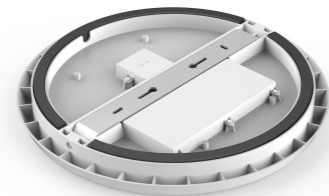

Product code 15089

Brand [Prolumen](#)
Supply voltage 230V
Power factor 0.90
Output 12W
Maximum output 12W/1m
Luminous flux 1068lumens
Luminaire's efficiency lm79 89W
Correlated colour temperature warm white 3000K
Lens angle 120
Cri 80
Sdcm - macadam ellipses 6
Protection class IP54
Lifespan 50000h
Llmf tm21 L80B10 @25°C 50.000h
Height 48.0mm
Diameter 250.0mm
Weight 800 g
Package weight 930 g
In box 20pcs
Casing colour white
Casing material plastic
Impact resistance IK08
Operation temperature -20 ~ 45°C
Certificates CE, RoHS
Warranty 5 years

Premium-class LED ceiling light. With a classic round design. This surface-mounted luminaire can be installed on both ceilings and walls. Ideal luminaire for illuminating shops, staircases, parking lots, restrooms, warehouses. The IP54 protection class means that this luminaire is protected against ordinary dust and splashing from any direction. AL08 models can be ordered with the following features: Power: 12W, 15W, 25W
Color: black, white Light temperatures: 3000/4000/5000/5700K or with adjustable light 3000-4000-5700K. With proper use, the luminaire is energy-efficient, environmentally friendly, and has a very long lifespan (40,000 hours). Improve the quality of light in your everyday life and choose a top-notch lighting solution from [the LED house product range!](#)