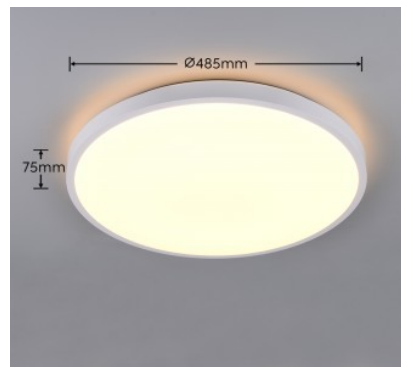

Dome light Trio Lighting Slope white 34W 3900lm CRI80 IP20 switch dimmer 2700K-6500K warm + cold white

Product code 21011 switch dimmer dimmable

Brand [Trio Lighting](#)
Dimmable switch dimmer
Output 34W
Luminous flux 3900lumens
Luminaire's efficiency lm79 115W
Correlated colour temperature warm + cold white 2700K-6500K
Cri 80
Protection class IP20
Lifespan 20000h
Height 75.0mm
Diameter 490.0mm
Weight 1.3 kg
Package weight 1.6 kg
Casing colour white
Casing material plastic
No. of switches 10000pcs
Work environment indoor use
Warranty 5 years

The SLOPE represents a refined blend of utility and adaptability. Featuring a powerful 34 W SMD LED, it emits roughly 3900 lm, sufficient to illuminate larger rooms with ease. Its standout feature is the seamless tuning of colour temperature between warming 2,700 K and bright 6,500 K daylight—perfect for tailoring mood or glittering clarity. While specifics like IP rating and dimensions ensure its durability and brightness make it an excellent candidate for modern kitchens, bathrooms, covered terraces, or living spaces seeking adaptable light. - Dimmable via switch - CCT - Adjustable Colour
Temperatures: Choose between different colour temperatures (2700K - 6500K) - Integrated dimmer - Night light function - Remote Control included - Timer - Memory function - This light fitting is not suitable for external dimmers. It can only be controlled with an integrated dimmer.