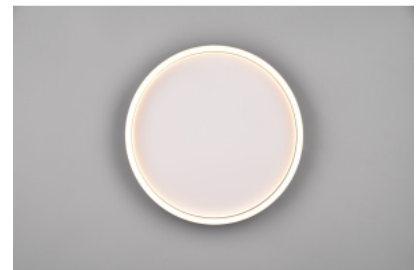

Cri 80

Protection class IP20

Lifespan 25000h

Height 50.0mm

Diameter 350.0mm

Casing colour black

Casing material metal

Work environment indoor use