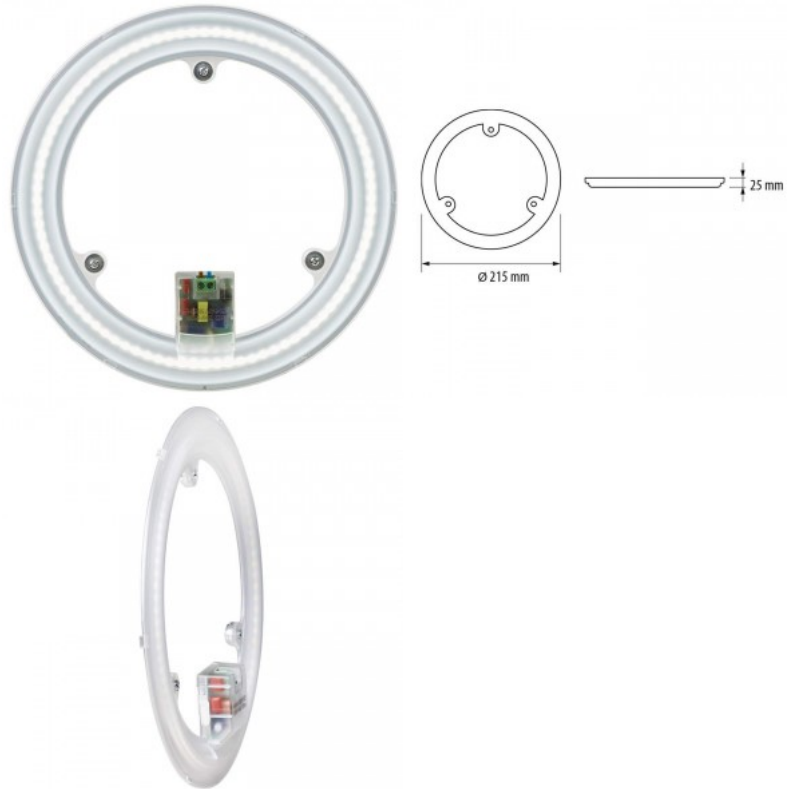

## LED dome light module LMM1842 230V 18W 1700lm 180° IP20 842

### Product code 16303

Supply voltage 230V  
Output 18W  
Luminous flux 1700lumens  
Luminaire's efficiency lm79 94W  
Correlated colour temperature pure white 4200K  
Lens angle 180  
Cri 80  
Protection class IP20  
Lifespan 25000h  
Height 25.0mm  
Diameter 215.0mm  
Weight 100g  
Package weight 150g  
No. of switches 15000pcs  
Work environment indoor use  
Operation temperature -25 ~ +50°C

Ceiling light module. Suitable for indoor use only, protection class IP20. LED luminaire with a 4200K light temperature provides clear light. Improve the quality of light in your everyday life and choose a top-notch lighting solution from [the LED house product range!](#)

## Product code 17906

---

Supply voltage 230V  
Power factor 0.70  
Output 24W  
Luminous flux 2280lumens  
Luminaire's efficiency lm79 95W  
Correlated colour temperature  
WW/DW/CW 3000K, 4000K, 6000K  
Lens angle 120  
Cri 80  
Protection class IP65  
Lifespan 30000h  
Height 55.0mm  
Diameter 300.0mm  
Weight 700g  
In box 10pcs  
Casing colour black  
Casing material plastic  
No. of switches 20000pcs  
Impact resistance IK08  
Work environment indoor / outdoor  
use  
Operation temperature -20 ~ +40°C  
Certificates CE  
Warranty 3 years