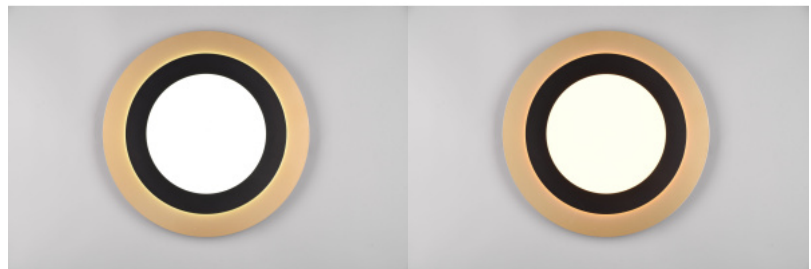

Nothing beats lights that can be controlled by remote control. Because once you've made yourself cosy on the sofa with a blanket, you'll be happy when you don't have to get up again. The MORGAN round ceiling light, which comes with a remote control, allows you to effortlessly adjust the brightness and light colour to suit your needs and optimise your oasis of well-being from the comfort of your sofa. The night light function can also be switched on and off at any time using the remote control. You too can benefit from the convenient advantages of MORGAN! The purist, round design of the light in matt black and gold colour blends seamlessly into existing interiors. In addition, the luminaires feature modern LED technology, which stands for a high quality of light. LED light sources are characterized by a long service life and low heat generation.