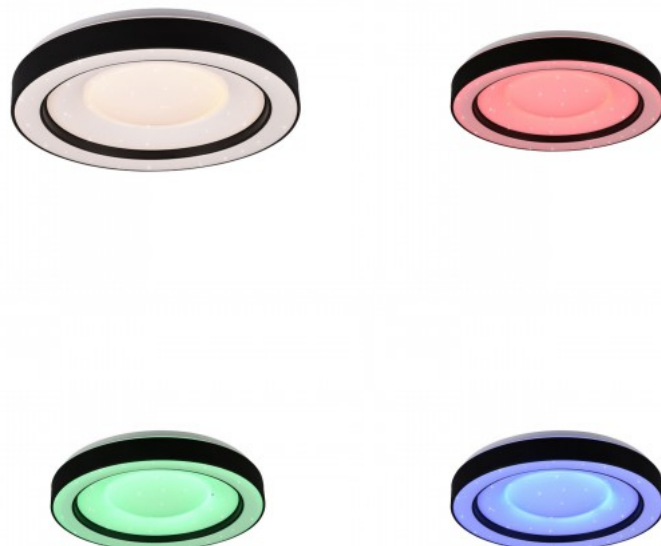

Dome light Trio Lighting Arco RGBW black round 22W 2500lm IP20 DIMMABLE 2700K-6000K warm + cold white

Product code 19931 DIMMABLE dimmable

Brand [Trio Lighting](#)
Dimmable DIMMABLE
Output 22W
Luminous flux 2500lumens
Luminaire's efficiency lm79 114W
Correlated colour temperature warm + cold white 2700K-6000K
Protection class IP20
Lifespan 25000h
Height 8.0mm
Diameter 49.0mm
Weight 1.2 kg
Package weight 1.6 kg
Casing colour black
Casing material plastic
Shape round
No. of switches 10000pcs
Work environment indoor use
Warranty 5 years

ARCO inspires with its integrated Rainbow effect that reflects the rainbow in all its colours. In addition to the RGB colour changer, the light colour and brightness can be easily adjusted via remote control. In the simple and modern look, the ceiling light easily finds a place in any living room. In addition, the luminaire features modern LED technology, which is characterised by high light quality and energy efficiency. Compared to conventional halogen lamps, up to 80% of energy costs can be saved. In addition, LED light sources have a long service life, produce less heat and protect the environment.

Dome light Trio Lighting Aureo RGB black 18W 2200lm IP20 DIMMABLE 3000K-6500K 2CCT