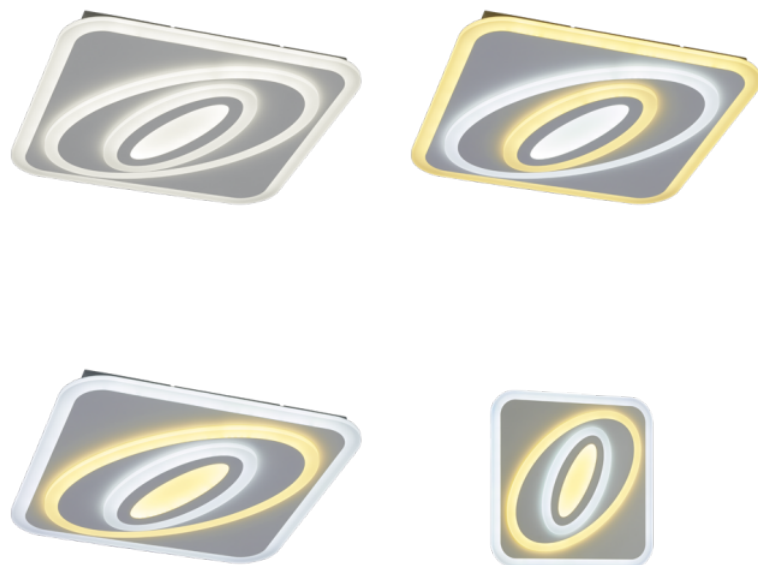

Product code 21967

Brand [Trio Lighting](#)

Output 40W

Luminous flux 4650lumens

Luminaire's efficiency lm79 116W

Protection class IP20

Lifespan 30000h

Height 65.0mm

Width 550.0mm

Length 550.0mm

Casing colour white

Casing material plastic

No. of switches 20000pcs

Work environment indoor use

Warranty 5 years

Stylish and extraordinary - a statement for any room. The SUZUKA luminaire impresses with its innovative design and full functionality. It not only fulfils its purpose of illuminating the room, the unusual design also makes the SUZUKA a modern work of art. Properly staged, the luminaire becomes an eye-catching centrepiece that stylishly enhances any living area. The Suzuka combines a variety of special features to create the right ambience in your living space. The light can be dimmed and its light colour can be individually adjusted from warm white (3000 Kelvin) to cool white (5500 Kelvin) using the included remote control. The individual light sources can be switched differently. In this way, different light variants can be created to provide pleasant room lighting: warm white inside and cool white outside, cool white inside and warm white outside. Let yourself be inspired and make your living space shine. The SUZUKA is suitable for both wall and ceiling mounting.

Ceiling lamp Trio Lighting Thiago black 36W 3000lm IP20