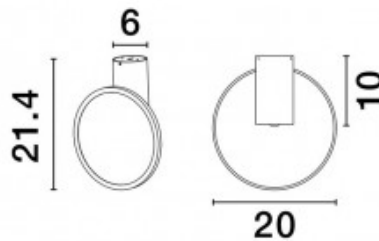

Product code 22951

Brand Nova Luce
Supply voltage 230V
Output 14W
Maximum output 14W/1m
Luminous flux 1085lumens
Luminaire's efficiency lm79 78W
Correlated colour temperature warm
white 3000K
Protection class IP20
Height 214.0mm
Diameter 198.0mm
Casing colour black
Work environment indoor use
Warranty 3 years