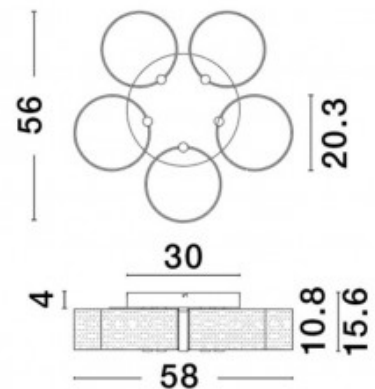

Ceiling lamp Nova Luce Gatlin transparent 230V 28W 1300lm IP20 DIMMABLE 3000K warm white

**Product code 22937 DIMMABLE
dimable**

Brand Nova Luce
Supply voltage 230V
Dimmable DIMMABLE
Output 28W
Maximum output 28W/1m
Luminous flux 1300lumens
Luminaire's efficiency lm79 46W
Correlated colour temperature warm
white 3000K
Protection class IP20
Height 156.0mm
Diameter 590.0mm
Casing colour transparent
Work environment indoor use
Warranty 3 years