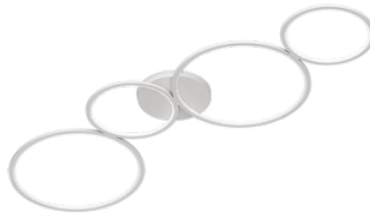

Ceiling lamp Trio Lighting Rondo white 37W 4800lm IP20 switch dimmer 3000K warm white

Product code 20419 switch dimmer
dimnable

Brand [Trio Lighting](#)
Dimmable switch dimmer
Output 37W
Maximum output 37W/1m
Luminous flux 4800lumens
Luminaire's efficiency lm79 130W
Correlated colour temperature warm
white 3000K
Protection class IP20
Lifespan 30000h
Height 55.0mm
Width 970.0mm
Weight 1.1 kg
Casing colour white
Polishing matt
No. of switches 15000pcs
Work environment indoor use

With its four rings of different diameters hanging from each other, the RONDO ceiling light is a real eye-catcher. The ceiling light has an integrated dimmer that is controlled via the light switch. This allows flexible control of the brightness of the LEDs installed on the inside of each circle. The 97 cm wide ceiling light is a real decorative element and stylishly enhances any living space. Thanks to the matt black colour scheme, the light can be combined with many furnishing styles. In addition, the luminaires feature modern LED technology, which stands for a high quality of light. LED light sources are characterized by a long service life and low heat generation.