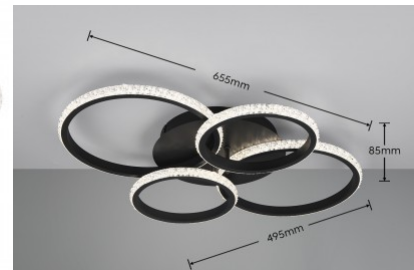

Ceiling lamp Trio Lighting Cires black 27W 3400lm IP20 switch dimmer 4000K pure white

Product code 22211 switch dimmer dimmable

Brand [Trio Lighting](#)
Dimmable switch dimmer
Output 27W
Luminous flux 3400lumens
Luminaire's efficiency lm79 126W
Correlated colour temperature pure white 4000K
Protection class IP20
Height 85.0mm
Width 655.0mm
Length 495.0mm
Weight 1.6 kg
Package weight 2.1 kg
Casing colour black
Casing material metal
Work environment indoor use