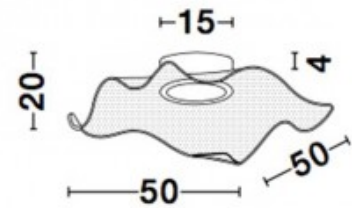

Ceiling lamp Nova Luce Siderno transparent 31W 2118lm IP20 3000K warm white

Product code 22847

Brand Nova Luce
Output 31W
Maximum output 31W/1m
Luminous flux 2118lumens
Luminaire's efficiency lm79 68W
Correlated colour temperature warm
white 3000K
Protection class IP20
Height 200.0mm
Diameter 500.0mm
Casing colour transparent
Work environment indoor use
Warranty 3 years