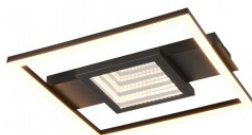

Ceiling lamp Trio Lighting Wheeler white 16W 2000lm IP20 830

Product code 19442

Brand [Trio Lighting](#)

Output 16W

Luminous flux 2000lumens

Luminaire's efficiency lm79 125W

Correlated colour temperature warm

white 3000K

Cri 80

Protection class IP20

Lifespan 30000h

Height 50.0mm

Width 350.0mm

Length 330.0mm

Casing colour white

Warranty 5 years