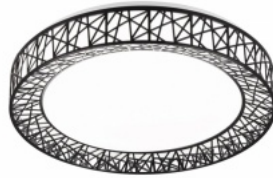

Product code 22602 switch dimmer dimmable

Brand [Trio Lighting](#)

Dimmable switch dimmer

Output 40W

Maximum output 40W/1m

Luminous flux 4300lumens

Luminaire's efficiency lm79 108W

Correlated colour temperature warm

+ cold white 2700K-6500K

Protection class IP20

Lifespan 15000h

Height 90.0mm

Diameter 480.0mm

Casing colour white / black

Casing material plastic

No. of switches 20000pcs

Work environment indoor use

Warranty 5 years