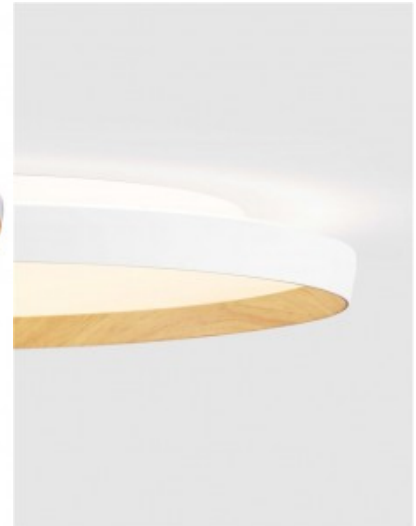

Ceiling lamp Nova Luce Vomos white 230V 55W 4760lm IP20 DIMMABLE 2700K + 3000K

**Product code 23118 DIMMABLE
dimable**

Brand Nova Luce
Supply voltage 230V
Dimmable DIMMABLE
Output 55W
Maximum output 55W/1m
Luminous flux 4760lumens
Luminaire's efficiency lm79 87W
Correlated colour temperature 2700K
+ 3000K
Protection class IP20
Height 70.0mm
Diameter 600.0mm
Casing colour white
Casing material aluminium + acrylic
Work environment outdoor use
Warranty 3 years

Ceiling lamp Optonica Allvalgusti white round 6W 525lm IP44 3000K, 4000K, 6000K 3CCT

Product code 22371

Brand [Optonica](#)
Output 6W
Luminous flux 525lumens
Luminaire's efficiency lm79 88W
Correlated colour temperature 3CCT
3000K, 4000K, 6000K
Protection class IP44
Height 32.0mm
Diameter 115.0mm
Installation opening diameter 103mm
Casing colour white
Shape round
Warranty 3 years