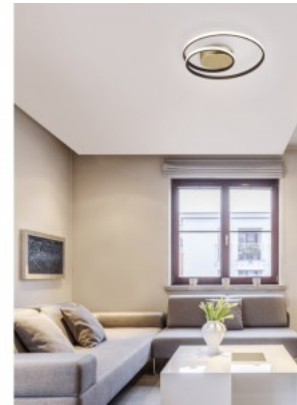

Ceiling lamp Trio Lighting Zibal rustic 22W 2200lm IP20 switch dimmer 3000K warm white

Product code 19456 switch dimmer dimmable

Brand [Trio Lighting](#)
Dimmable switch dimmer
Output 22W
Luminous flux 2200lumens
Luminaire's efficiency lm79 100W
Correlated colour temperature warm white 3000K
Protection class IP20
Lifespan 30000h
Height 70.0mm
Diameter 390.0mm
Weight 800 g
Package weight 1.2 kg
Casing colour rustic
No. of switches 15000pcs
Warranty 5 years

The ZIBAL ceiling light creates atmospheric and soft lighting effects and is particularly impressive with its elegant design, which perfectly rounds off any modern furnishing style. The luminaire also has a SWITCH dimmer, allowing the brightness to be adjusted from 100% to 50% and 25% using a conventional light switch. Thanks to the rust-coloured design, the light can be combined with many furnishing styles. In addition, the luminaires feature modern LED technology, which stands for a high quality of light. LED light sources are characterized by a long service life and low heat generation.