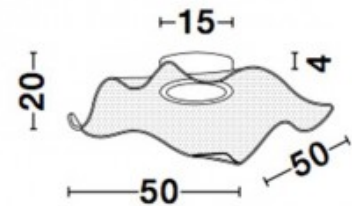

Ceiling lamp Nova Luce Siderno transparent 31W 2118lm IP20 3000K warm white

Product code 22847

Brand Nova Luce
Output 31W
Maximum output 31W/1m
Luminous flux 2118lumens
Luminaire's efficiency lm79 68W
Correlated colour temperature warm
white 3000K
Protection class IP20
Height 200.0mm
Diameter 500.0mm
Casing colour transparent
Work environment indoor use
Warranty 3 years