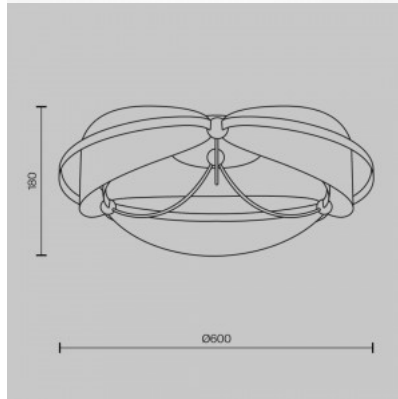

Product code 21123

Brand Maytoni
Output 45W
Maximum output 45W/1m
Luminous flux 2700lumens
Luminaire's efficiency lm79 60W
Correlated colour temperature warm white 3000K
Lens angle 180
Cri 80
Protection class IP20
Lifespan 50000h
Height 180.0mm
Width 600.0mm
Length 600.0mm
Diameter 600.0mm
Casing colour brass
Casing material aluminium
Work environment indoor use
Warranty 5 years

The Breeze collection combines advanced LED technology with an eye-catching brass-colored frame. The dynamic design evokes the image of sails billowing in the ocean breeze. The airy structure of the luminaires becomes a striking focal point within any space. A signature feature of the series is the use of uniquely textured glass diffusers, which not only reflect and disperse light but also create a magical ambiance that fills the room with warmth and comfort.