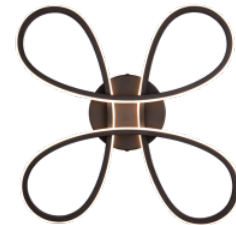

Package weight 1.3 kg

Casing colour black

Polishing matt

No. of switches 15000pcs

Work environment indoor use

Illuminating the living or sleeping area in an atmospheric yet sufficiently bright way requires a special and modern lighting concept. The curved FLY ceiling light, which forms the centrepiece of any room, creates a perfect balance between functionality and design. With the integrated SWITCH dimmer, you can conveniently adjust the brightness in three levels (100%, 50% and 25%) using your conventional light switch, immersing your room in an artistic play of light with a statement. Enjoy atmospheric lighting and make your home your favourite place for enjoyable lighting effects! The combination of the curved design and a black matt surface gives the FLY ceiling light a very special touch. In addition, the luminaires feature modern LED technology, which stands for a high quality of light. LED light sources are characterized by a long service life and low heat generation.