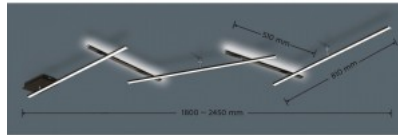

Length 500.0mm

Casing colour black

Casing material metal

The INDIRA luminaire combines direct and indirect lighting - three light elements direct the light downwards and two upwards. The adjustable elements allow you to change the light direction, and the SWITCH dimming function enables three brightness levels with a standard switch. The luminaire can be mounted on the ceiling or wall, making it ideal for hallways and kitchen areas. The matte black metal and high-quality acrylic ensure a modern look, while LED technology provides a long lifespan and low heat emission.