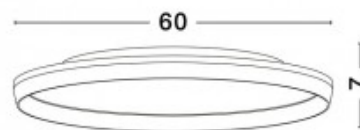

Ceiling lamp Nova Luce Vomos white 230V 55W 4760lm IP20 DIMMABLE 2700K + 3000K

**Product code 23118 DIMMABLE
dimable**

Brand Nova Luce
Supply voltage 230V
Dimmable DIMMABLE
Output 55W
Maximum output 55W/1m
Luminous flux 4760lumens
Luminaire's efficiency lm79 87W
Correlated colour temperature 2700K
+ 3000K
Protection class IP20
Height 70.0mm
Diameter 600.0mm
Casing colour white
Casing material aluminium + acrylic
Work environment outdoor use
Warranty 3 years