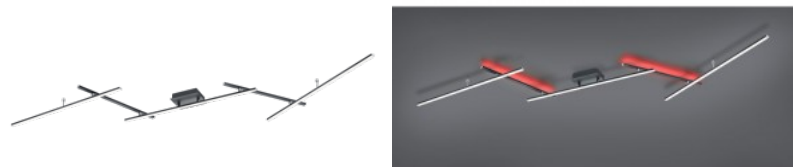

Ceiling lamp Trio Lighting Arvin black 30W 2600lm CRI80 IP20 DIMMABLE RGB + 6000K RGBW cold

Product code 21107 DIMMABLE dimmable

Brand [Trio Lighting](#)
Dimmable DIMMABLE
Output 30W
Luminous flux 2600lumens
Luminaire's efficiency lm79 87W
Correlated colour temperature RGBW cold RGB + 6000K
Cri 80
Protection class IP20
Lifespan 20000h
Height 85.0mm
Width 2450.0mm
Length 500.0mm
Weight 1.1 kg
Package weight 1.7 kg
Casing colour black
Casing material metal
No. of switches 10000pcs
Work environment outdoor use
Warranty 5 years