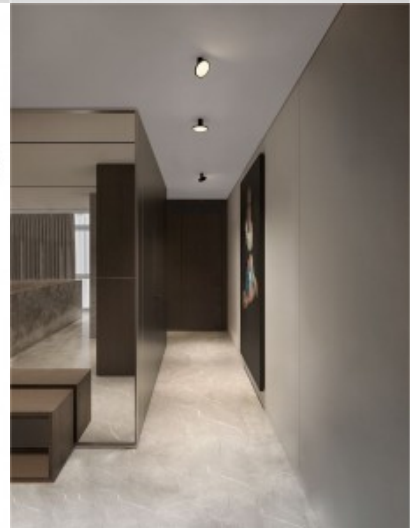

Product code 22951

Brand Nova Luce
Supply voltage 230V
Output 14W
Maximum output 14W/1m
Luminous flux 1085lumens
Luminaire's efficiency lm79 78W
Correlated colour temperature warm
white 3000K
Protection class IP20
Height 214.0mm
Diameter 198.0mm
Casing colour black
Work environment indoor use
Warranty 3 years