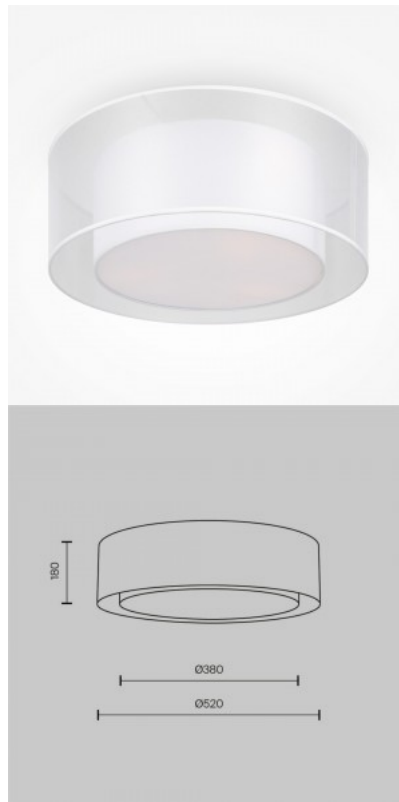

Ceiling lamp Maytoni Bergamo white 60W E27 IP20

Product code 21140

Brand Maytoni
Output 60W
Socket E27
Protection class IP20
Height 474.0mm
Diameter 520.0mm
Casing colour white
Casing material metal + textile
Work environment indoor use
Warranty 2 years

One of the most neutral yet stylish collections, the Bergamo series is designed for those who appreciate simple, functional interiors. Made from metal, these fixtures feature textile and linen lampshades applied to a PVC base. The floor and table lamp designs include an adjustable bracket, while the pendant models have an adjustable height to accommodate various ceiling levels.

Ceiling lamp Maytoni Breeze brass 45W 2700lm 180° IP20 830