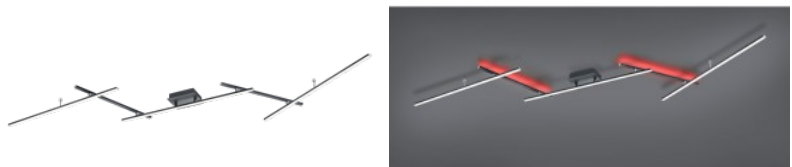

Ceiling lamp Trio Lighting Arvin black 30W 2600lm CRI80 IP20 DIMMABLE RGB + 6000K RGBW cold

Product code 21107 DIMMABLE dimmable

Brand [Trio Lighting](#)
Dimmable DIMMABLE
Output 30W
Luminous flux 2600lumens
Luminaire's efficiency lm79 87W
Correlated colour temperature RGBW cold RGB + 6000K
Cri 80
Protection class IP20
Lifespan 20000h
Height 85.0mm
Width 2450.0mm
Length 500.0mm
Weight 1.1 kg
Package weight 1.7 kg
Casing colour black
Casing material metal
No. of switches 10000pcs
Work environment outdoor use
Warranty 5 years