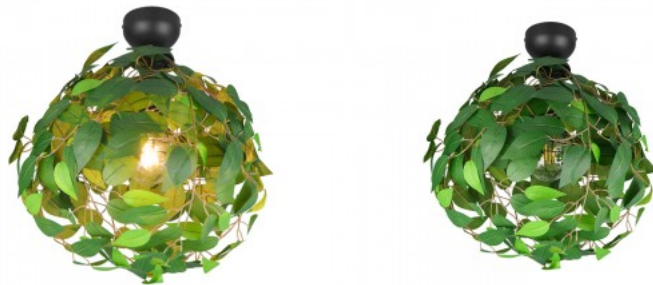

Weight 600 g

Package weight 900 g

Casing colour green

Casing material aluminium + plastic

Work environment indoor use

Welcome to the jungle! The unusual LEAVY ceiling light impresses with its multitude of plastic leaves. This makes the light a highlight on your ceiling. An enchanting lighting object for living areas whose style can be categorised as young living. The green plastic leaves and the black matt canopy can be harmoniously combined with different colour schemes to create an eye-catching feature in your home. For modern and reliable lighting, the use of an LED bulb is recommended. It offers a high quality of light, is versatile and convinces with uniform illumination. Its long service life and low heat generation make it the ideal choice for a wide range of applications.