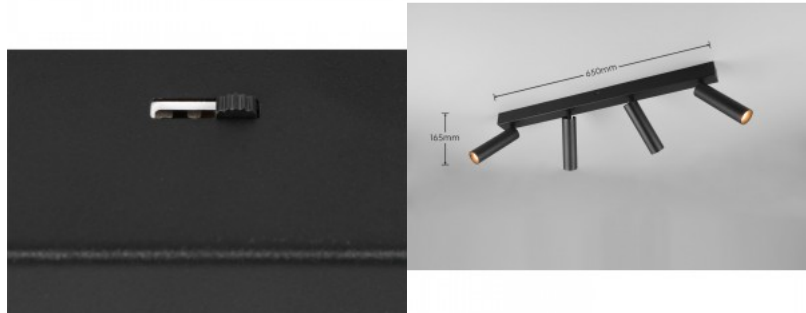

Experience the perfect combination of clear aesthetics and brilliant light with the AMBALA spotlight series. The four-flame luminaire offers flexibility for wall or ceiling mounting and combines minimalist design with practical functionality. The switch dimmer allows you to conveniently adjust the brightness in three stages and the light colour can be continuously adjusted directly on the luminaire body. Whether as a main light source or for targeted accentuation - AMBALA's simple elegance sets stylish accents in your home. The neutral colour scheme in matt black blends in effortlessly with existing interiors. In addition, the luminaires feature modern LED technology, which stands for a high quality of light. LED light sources are characterized by a long service life and low heat generation.