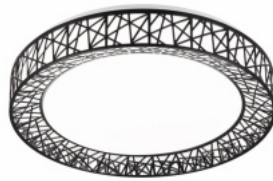

Height 90.0mm

Diameter 480.0mm

Casing colour white / black

Casing material plastic

No. of switches 20000pcs

Work environment indoor use

Warranty 5 years

Cosy lighting and a visual highlight - the CLUSTER series combines both with its glamorous design. Whether mounted above the coffee table in the living room or above the dining table in the kitchen, the ceiling light conjures up fantastic and decorative lighting accents thanks to its unique frame. Various functions such as brightness or light colour can be conveniently adjusted from a distance using the remote control included in the scope of delivery. Alternatively, the integrated SWITCH dimmer allows the brightness to be adjusted in three stages (100%, 50%, 25%) using a conventional light switch. The memory and night light function round off the light perfectly. The black colour scheme attracts everyone's attention and adds variety to your home. In addition, the luminaires feature modern LED technology, which stands for a high quality of light. LED light sources are characterized by a long service life and low heat generation.