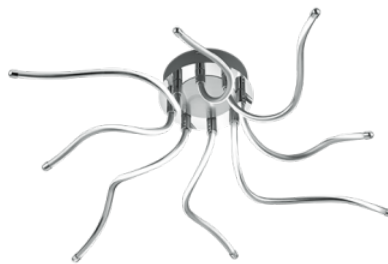

Product code 20014

Brand [Trio Lighting](#)

Output 29W

Correlated colour temperature warm
white 3000K

Protection class IP20

Height 230.0mm

Diameter 850.0mm

Casing colour chrome

Casing material metal

The filigree, spiral-like design of the lighting elements adds to the extravagant charm of the PORTOFINO LED ceiling light. This excitingly designed LED ceiling light has a long, narrow shape. Another highlight is the luminaire's features. It has an integrated LED SWITCH dimmer that allows you to switch the light to 3 brightness levels using a conventional light switch. This PORTOFINO ceiling light is made of chrome-coloured metal. In addition, the luminaires feature modern LED technology, which stands for a high quality of light. LED light sources are characterized by a long service life and low heat generation.

Ceiling lamp Trio Lighting Punch black / golden E27