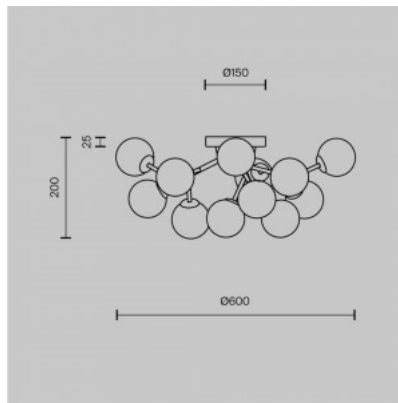

The series showcases large-scale sculptural compositions formed by numerous blown glass spheres. The tinted or clear shades, mounted on polished metal branches, gently diffuse and soften the light, creating a sophisticated visual effect. The luminaires are available in gold, chrome, and brass colors. Suspension height is easily adjustable via the cable length. The series includes ceiling-mounted fixtures, pendants, and wall lamps, offering flexibility for a wide range of interior layouts.