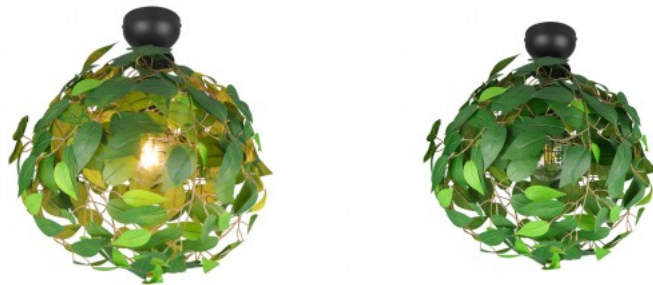

Product code 20959

Brand [Trio Lighting](#)

Socket E27

Protection class IP20

Height 580.0mm

Diameter 380.0mm

Weight 600 g

Package weight 900 g

Casing colour green

Casing material aluminium + plastic

Work environment indoor use

Welcome to the jungle! The unusual LEAVY ceiling light impresses with its multitude of plastic leaves. This makes the light a highlight on your ceiling. An enchanting lighting object for living areas whose style can be categorised as young living. The green plastic leaves and the black matt canopy can be harmoniously combined with different colour schemes to create an eye-catching feature in your home. For modern and reliable lighting, the use of an LED bulb is recommended. It offers a high quality of light, is versatile and convinces with uniform illumination. Its long service life and low heat generation make it the ideal choice for a wide range of applications.