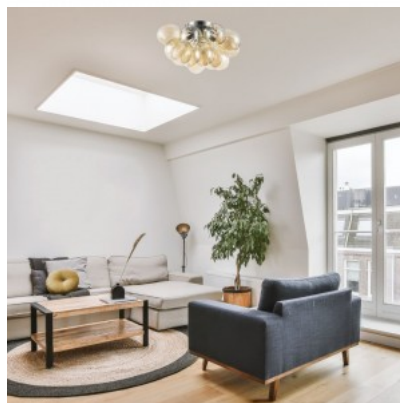

Ceiling lamp Globe Elecance Smoke S6 E27 IP20

Product code 18064

Socket E27
Protection class IP20
Work environment indoor use

kobi

Ceiling lamp Maytoni Balbo 4 X G9 amber 28W G9 IP20

Product code 21145

Brand Maytoni
Output 28W
Socket G9
Protection class IP20
Height 770.0mm
Diameter 380.0mm
Casing colour amber
Casing material metal + glass
Work environment indoor use
Warranty 2 years