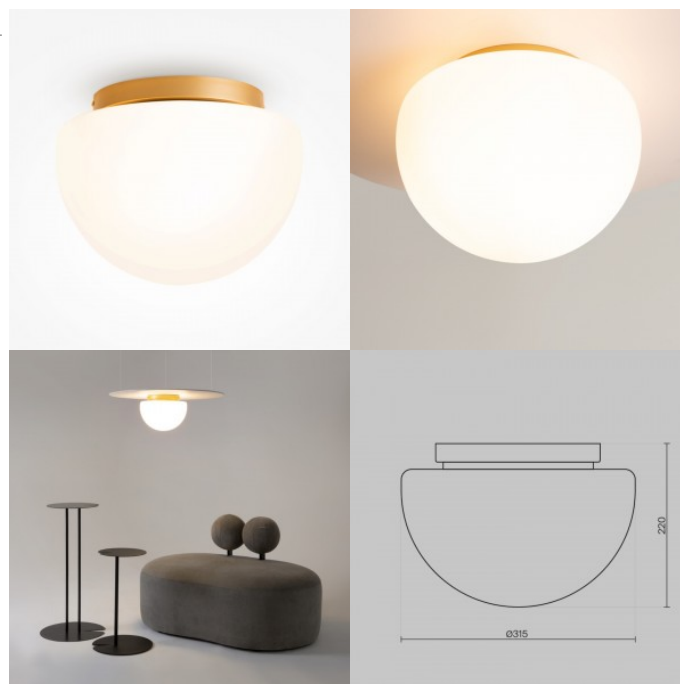

Ceiling lamp Maytoni Glassy gold / white 60W E27 IP20

Product code 21127

Brand Maytoni
Output 60W
Socket E27
Protection class IP20
Height 270.0mm
Diameter 315.0mm
Casing colour gold / white
Casing material aluminum + glass
Work environment indoor use
Warranty 2 years

Despite their minimalism, the Glassy ceiling luminaires are not mere light sources. Since ancient times, high-quality glass has been considered a treasure, and in some cases, a relic and even an object of worship. These streamlined glass luminaires fit into a modern interior easily and neatly, giving it an air of comfort. This series is presented in two colors: smoky black with black fittings and white matte with gold fittings.