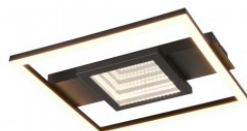

Ceiling lamp Trio Lighting Wheeler black 16W 2000lm IP20 830

Product code 19442

Brand [Trio Lighting](#)

Output 16W

Luminous flux 2000lumens

Luminaire's efficiency lm79 125W

Correlated colour temperature warm white 3000K

Cri 80

Protection class IP20

Lifespan 30000h

Height 50.0mm

Width 350.0mm

Length 330.0mm

Casing colour black

Casing material metal

Work environment indoor use

Warranty 5 years