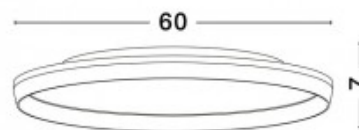

Ceiling lamp Nova Luce Vomos white 230V 55W 4760lm IP20 DIMMABLE 2700K + 3000K

**Product code 23118 DIMMABLE
dimable**

Brand Nova Luce
Supply voltage 230V
Dimmable DIMMABLE
Output 55W
Maximum output 55W/1m
Luminous flux 4760lumens
Luminaire's efficiency lm79 87W
Correlated colour temperature 2700K
+ 3000K
Protection class IP20
Height 70.0mm
Diameter 600.0mm
Casing colour white
Casing material aluminium + acrylic
Work environment outdoor use
Warranty 3 years