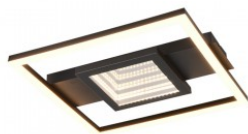

Ceiling lamp Trio Lighting Wheeler black 16W 2000lm IP20 830

Product code 19442

Brand [Trio Lighting](#)

Output 16W

Luminous flux 2000lumens

Luminaire's efficiency lm79 125W

Correlated colour temperature warm white 3000K

Cri 80

Protection class IP20

Lifespan 30000h

Height 50.0mm

Width 350.0mm

Length 330.0mm

Casing colour black

Casing material metal

Work environment indoor use

Warranty 5 years