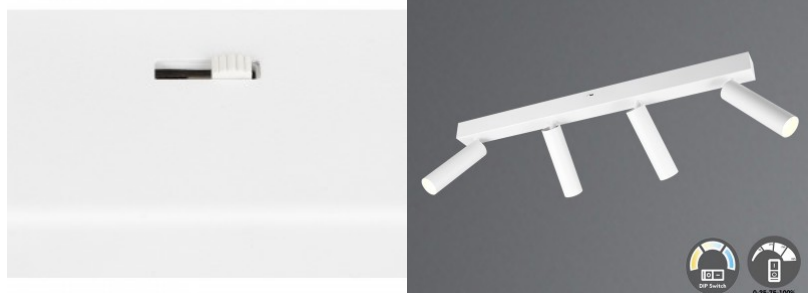

Experience the perfect combination of clear aesthetics and brilliant light with the AMBALA spotlight series. The four-flame luminaire offers flexibility for wall or ceiling mounting and combines minimalist design with practical functionality. The switch dimmer allows you to conveniently adjust the brightness in three stages and the light colour can be continuously adjusted directly on the luminaire body. Whether as a main light source or for targeted accentuation - AMBALA's simple elegance sets stylish accents in your home. The neutral colour scheme in matt white blends effortlessly into existing interiors. In addition, the luminaires feature modern LED technology, which stands for a high quality of light. LED light sources are characterized by a long service life and low heat generation.