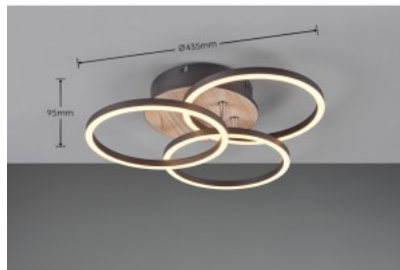

Weight 1 kg

Package weight 1.5 kg

Casing colour wood

Casing material metal

No. of switches 15000pcs

Work environment indoor use

Warranty 5 years

Light objects in geometric shapes, a statement on the wall or ceiling! The swivelling modules of the CIRCLE leave no design wish unfulfilled and offer creative arrangement options. A remote control can be used not only to adjust the brightness as required, but also to control the colour temperature from cool white to warm white. The perfectly designed appearance in matt black and wood look blends in with many furnishing styles thanks to its simplicity. In addition, the luminaires feature modern LED technology, which stands for a high quality of light. LED light sources are characterized by a long service life and low heat generation.