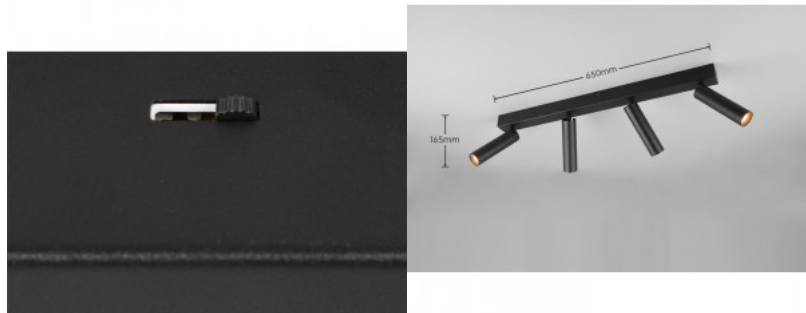

Experience the perfect combination of clear aesthetics and brilliant light with the AMBALA spotlight series. The four-flame luminaire offers flexibility for wall or ceiling mounting and combines minimalist design with practical functionality. The switch dimmer allows you to conveniently adjust the brightness in three stages and the light colour can be continuously adjusted directly on the luminaire body. Whether as a main light source or for targeted accentuation - AMBALA's simple elegance sets stylish accents in your home. The neutral colour scheme in matt black blends in effortlessly with existing interiors. In addition, the luminaires feature modern LED technology, which stands for a high quality of light. LED light sources are characterized by a long service life and low heat generation.