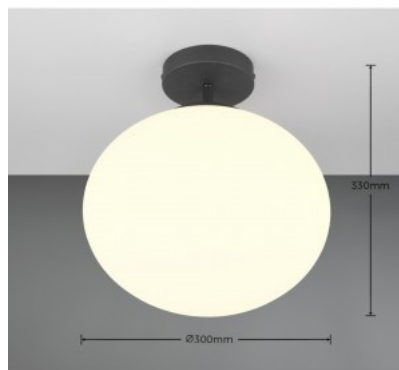

The FOMENTO ceiling light sets soft accents in your dining room or living room. The elegant, ellipsoidal light head made of opal glass gives the luminaire a special touch and pleasantly distributes the light into its surroundings. The combination of matt black and white glass creates a touch of elegance and sophistication at the same time. For modern and reliable lighting, the use of an LED bulb is recommended. It offers a high quality of light, is versatile and convinces with uniform illumination. Its long service life and low heat generation make it the ideal choice for a wide range of applications.