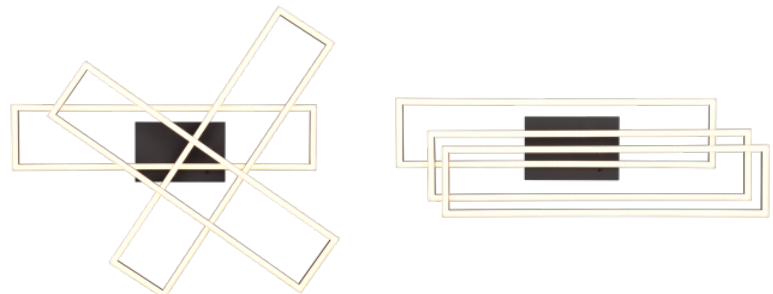

Weight 1.1 kg

Package weight 1.5 kg

Casing colour black

Casing material metal

No. of switches 15000pcs

Work environment indoor use

The CORSO wall and ceiling light brings luminous art, consisting of purist lines, into your home. The individually swivelling elements turn the luminaire into a versatile light source with a wow effect that stylishly enhances your living room or hallway. Thanks to a remote control included in the scope of delivery, the brightness and light colour can be individually adjusted. Alternatively, the brightness can be set in three stages (25%, 50%, 100%) using a conventional light switch, allowing you to create different lighting moods. Focussed on basic geometric shapes and individuality, the CORSO ensures that your interior is a luminous eye-catcher. The simple colour scheme in matt black draws the focus to the design language and functions of the light and easily combines the independent decorative element with existing furnishing styles. In addition, the luminaires feature modern LED technology, which stands for a high quality of light. LED light sources are characterized by a long service life and low heat generation.