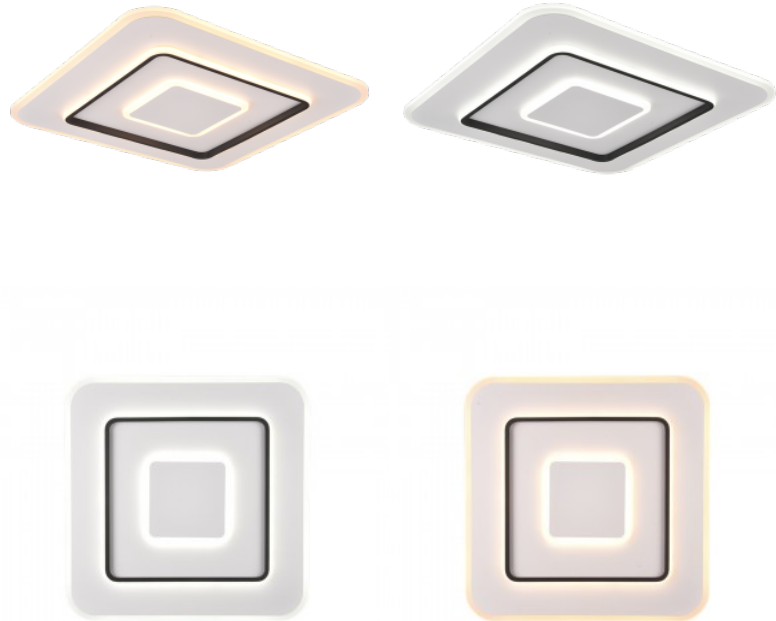

Product code 19598 switch dimmer dimmable

Brand [Trio Lighting](#)
Dimmable switch dimmer
Output 55W
Maximum output 6400W/1m
Luminous flux 6400lumens
Luminaire's efficiency lm79 116W
Correlated colour temperature warm + cold white 2700K-6000K
Protection class IP20
Height 60.0mm
Width 600.0mm
Length 600.0mm
Casing colour white
Casing material aluminium
Work environment indoor use

A timeless design with clear lines and elegant shapes defines the JORA ceiling light. The integrated features allow the brightness and light colour to be conveniently adjusted from warm white to cool white by remote control. Alternatively, the brightness can be set in 3 levels (25%, 50% and 100%) using a conventional light switch. The additional sleep timer function switches the light off automatically after a preset time, making the JORA a perfect ceiling light for the bedroom. The integrated night light and memory function round off the light perfectly. Create a lighting ambience with the JORA that can be modern, functional and cosy! Thanks to the modern design and the colour combination of matt white and matt black, the ceiling light brings a unique play of light into your feel-good zone. In addition, the luminaires feature modern LED technology, which stands for a high quality of light. LED light sources are characterized by a long service life and low heat generation.