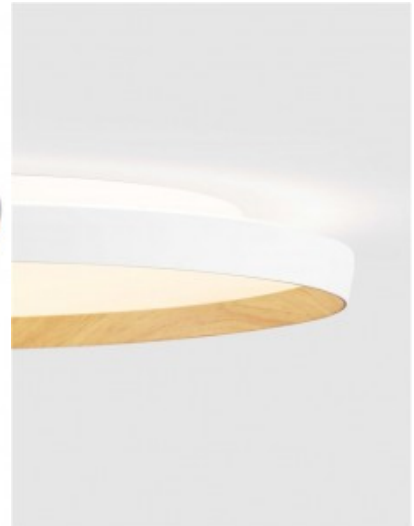

Ceiling lamp Nova Luce Vomos white 230V 55W 4760lm IP20 DIMMABLE 2700K + 3000K

**Product code 23118 DIMMABLE
dimable**

Brand Nova Luce
Supply voltage 230V
Dimmable DIMMABLE
Output 55W
Maximum output 55W/1m
Luminous flux 4760lumens
Luminaire's efficiency lm79 87W
Correlated colour temperature 2700K
+ 3000K
Protection class IP20
Height 70.0mm
Diameter 600.0mm
Casing colour white
Casing material aluminium + acrylic
Work environment outdoor use
Warranty 3 years