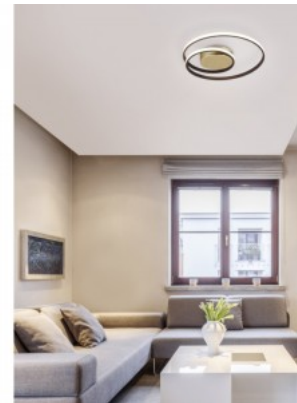

Ceiling lamp Trio Lighting Zibal rustic 22W 2200lm IP20 switch dimmer 3000K warm white

Product code 19456 switch dimmer dimmable

Brand [Trio Lighting](#)
Dimmable switch dimmer
Output 22W
Luminous flux 2200lumens
Luminaire's efficiency lm79 100W
Correlated colour temperature warm white 3000K
Protection class IP20
Lifespan 30000h
Height 70.0mm
Diameter 390.0mm
Weight 800 g
Package weight 1.2 kg
Casing colour rustic
Casing material metal
No. of switches 15000pcs
Work environment indoor use
Warranty 5 years

The ZIBAL ceiling light creates atmospheric and soft lighting effects and is particularly impressive with its elegant design, which perfectly rounds off any modern furnishing style. The luminaire also has a SWITCH dimmer, allowing the brightness to be adjusted from 100% to 50% and 25% using a conventional light switch. Thanks to the rust-coloured design, the light can be combined with many furnishing styles. In addition, the luminaires feature modern LED technology, which stands for a high quality of light. LED light sources are characterized by a long service life and low heat generation.