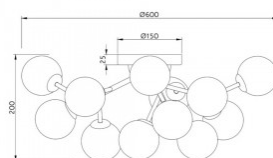

Ceiling lamp Maytoni Dallas 12 X G9 gold / amber G9 IP20

Product code 21137

Brand Maytoni
Socket G9
Protection class IP20
Height 200.0mm
Diameter 600.0mm
Casing colour gold / amber
Casing material aluminum + glass
Work environment indoor use
Warranty 2 years

The series showcases large-scale sculptural compositions formed by numerous blown glass spheres. The tinted or clear shades, mounted on polished metal branches, gently diffuse and soften the light, creating a sophisticated visual effect. The luminaires are available in gold, chrome, and brass colors. Suspension height is easily adjustable via the cable length. The series includes ceiling-mounted fixtures, pendants, and wall lamps, offering flexibility for a wide range of interior layouts.