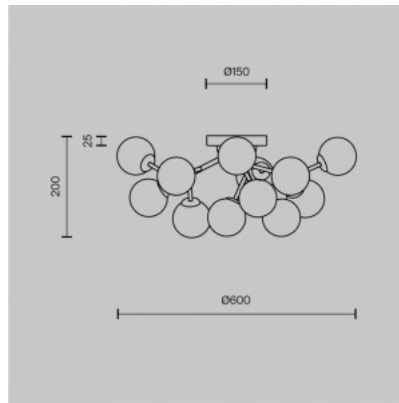

Ceiling lamp Maytoni Dallas 12 black G9

Product code 20620

Brand Maytoni
Socket G9
Height 200.0mm
Diameter 600.0mm
Weight 2.2 kg
Package weight 3.1 kg
Casing colour black
Casing material metal + glass
Work environment indoor use
Warranty 2 years