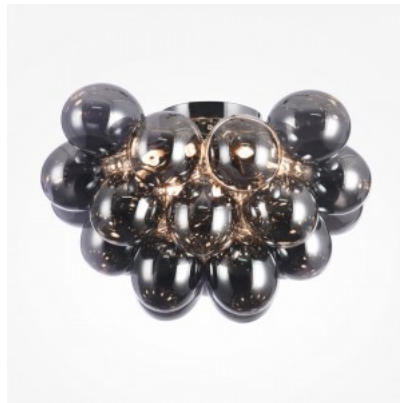

Ceiling lamp Maytoni Balbo 8 X G9 nickel 28W G9 IP20

Product code 21143

Brand Maytoni
Output 28W
Socket G9
Protection class IP20
Height 120.0mm
Diameter 500.0mm
Weight 3 kg
Package weight 4.1 kg
Casing colour nickel
Casing material metal
Work environment indoor use
Warranty 2 years

The Balbo collection by Maytoni embodies lightness and sophistication in contemporary design. Oversized glass shades create a stunning visual impact, filling the space with both light and air. The refined composition is built on the contrast between the nickel-colored metal frame and the voluminous glass shades. With each shade measuring up to 100 mm in diameter, the collection offers an impressive sense of scale that visually expands the space.

Ceiling lamp Maytoni Bergamo chrome / white 60W E27 IP20

Product code 21142

Brand Maytoni
Output 60W
Socket E27
Protection class IP20
Height 500.0mm
Diameter 520.0mm
Casing colour chrome / white
Casing material metal
Warranty 2 years