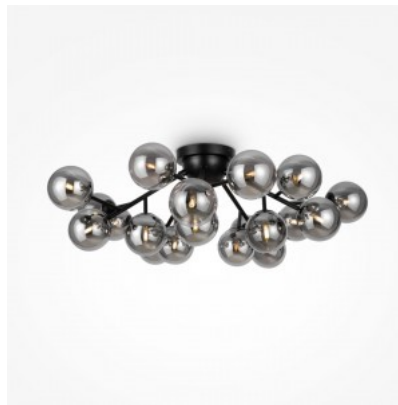

Ceiling lamp Maytoni Dallas 20 X G9 black G9

Product code 20622

Brand Maytoni
Socket G9
Height 250.0mm
Diameter 750.0mm
Weight 3.5 kg
Package weight 4.7 kg
Casing colour black
Casing material metal + glass
Work environment indoor use
Warranty 2 years

The series showcases large-scale sculptural compositions formed by numerous blown glass spheres. The tinted or clear shades, mounted on polished metal branches, gently diffuse and soften the light, creating a sophisticated visual effect. The luminaires are available in gold, chrome, and brass colors. Suspension height is easily adjustable via the cable length. The series includes ceiling-mounted fixtures, pendants, and wall lamps, offering flexibility for a wide range of interior layouts.