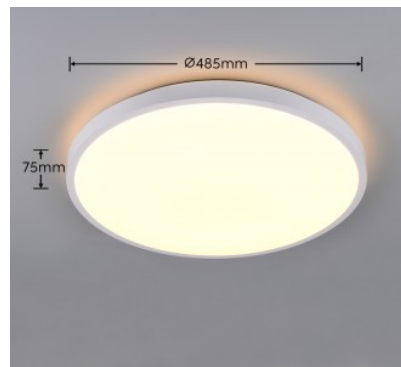

The SLOPE represents a refined blend of utility and adaptability. Featuring a powerful 34 W SMD LED, it emits roughly 3900 lm, sufficient to illuminate larger rooms with ease. Its standout feature is the seamless tuning of colour temperature between warming 2,700 K and bright 6,500 K daylight—perfect for tailoring mood or glittering clarity. While specifics like IP rating and dimensions ensure its durability and brightness make it an excellent candidate for modern kitchens, bathrooms, covered terraces, or living spaces seeking adaptable light. - Dimmable via switch - CCT - Adjustable Colour

Temperatures: Choose between different colour temperatures (2700K - 6500K) - Integrated dimmer - Night light function - Remote Control included - Timer - Memory function - This light fitting is not suitable for external dimmers. It can only be controlled with an integrated dimmer.