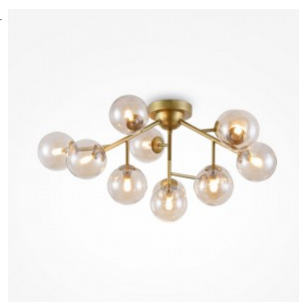

Ceiling lamp Maytoni Dallas 12 X G9 gold / amber G9 IP20

Product code 21137

Brand Maytoni
Socket G9
Protection class IP20
Height 200.0mm
Diameter 600.0mm
Casing colour gold / amber
Casing material aluminum + glass
Work environment indoor use
Warranty 2 years

The series showcases large-scale sculptural compositions formed by numerous blown glass spheres. The tinted or clear shades, mounted on polished metal branches, gently diffuse and soften the light, creating a sophisticated visual effect. The luminaires are available in gold, chrome, and brass colors. Suspension height is easily adjustable via the cable length. The series includes ceiling-mounted fixtures, pendants, and wall lamps, offering flexibility for a wide range of interior layouts.