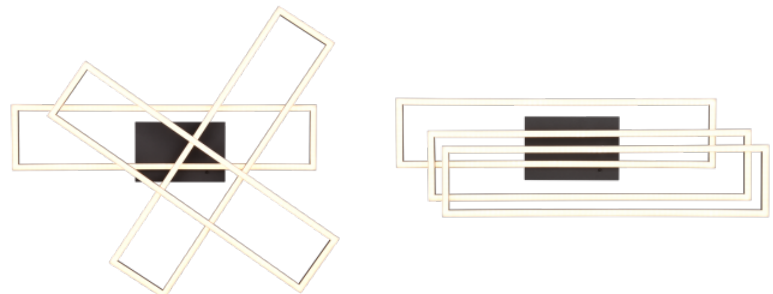

Weight 1.1 kg

Package weight 1.5 kg

Casing colour black

Casing material aluminium

No. of switches 15000pcs

Work environment indoor use

The CORSO wall and ceiling light brings luminous art, consisting of purist lines, into your home. The individually swivelling elements turn the luminaire into a versatile light source with a wow effect that stylishly enhances your living room or hallway. Thanks to a remote control included in the scope of delivery, the brightness and light colour can be individually adjusted. Alternatively, the brightness can be set in three stages (25%, 50%, 100%) using a conventional light switch, allowing you to create different lighting moods. Focussed on basic geometric shapes and individuality, the CORSO ensures that your interior is a luminous eye-catcher. The simple colour scheme in matt black draws the focus to the design language and functions of the light and easily combines the independent decorative element with existing furnishing styles. In addition, the luminaires feature modern LED technology, which stands for a high quality of light. LED light sources are characterized by a long service life and low heat generation.