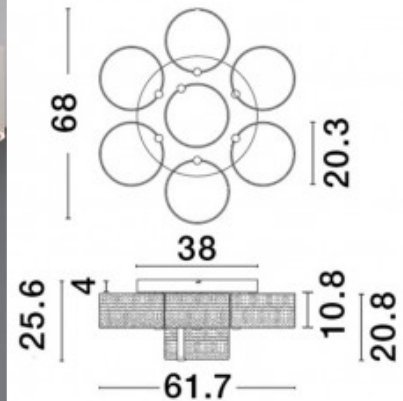

Ceiling lamp Nova Luce Gatlin transparent 230V 41W 2100lm IP20 DIMMABLE 3000K warm white

**Product code 22938 DIMMABLE
dimable**

Brand Nova Luce
Supply voltage 230V
Dimmable DIMMABLE
Output 41W
Maximum output 41W/1m
Luminous flux 2100lumens
Luminaire's efficiency lm79 51W
Correlated colour temperature warm
white 3000K
Protection class IP20
Height 256.0mm
Diameter 617.0mm
Casing colour transparent
Work environment indoor use
Warranty 3 years