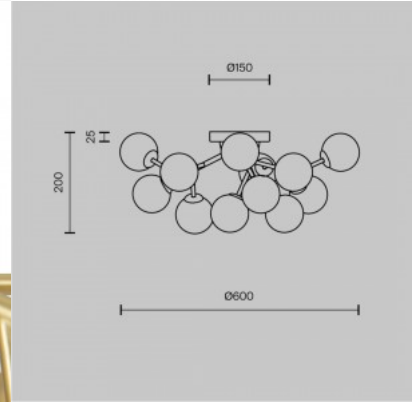

Ceiling lamp Maytoni Dallas 12 X G9 gold / white G9

Product code 20626

Brand Maytoni
Socket G9
Height 200.0mm
Diameter 600.0mm
Weight 2.89 kg
Package weight 3.5 kg
Casing colour gold / white
Casing material metal + glass
Work environment indoor use
Warranty 2 years

The series showcases large-scale sculptural compositions formed by numerous blown glass spheres. The tinted or clear shades, mounted on polished metal branches, gently diffuse and soften the light, creating a sophisticated visual effect. The luminaires are available in gold, chrome, and brass colors. Suspension height is easily adjustable via the cable length. The series includes ceiling-mounted fixtures, pendants, and wall lamps, offering flexibility for a wide range of interior layouts.