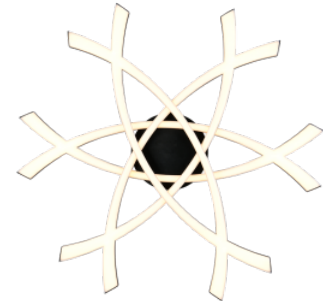

Ceiling lamp Trio Lighting Pollock black 230V 33W 3800lm IP20 830

Product code 20860

Brand [Trio Lighting](#)
Supply voltage 230V
Output 33W
Luminous flux 3800lumens
Luminaire's efficiency lm79 115W
Correlated colour temperature warm white 3000K
Cri 80
Protection class IP20
Lifespan 50000h
Height 90.0mm
Width 620.0mm
Length 590.0mm
Weight 900 g
Package weight 1.7 kg
Casing colour black
Casing material aluminium
No. of switches 15000pcs
Work environment indoor use
Warranty 5 years

Ceiling lamp Trio Lighting Portofino Switch Dim chrome 29W IP20 3000K warm white