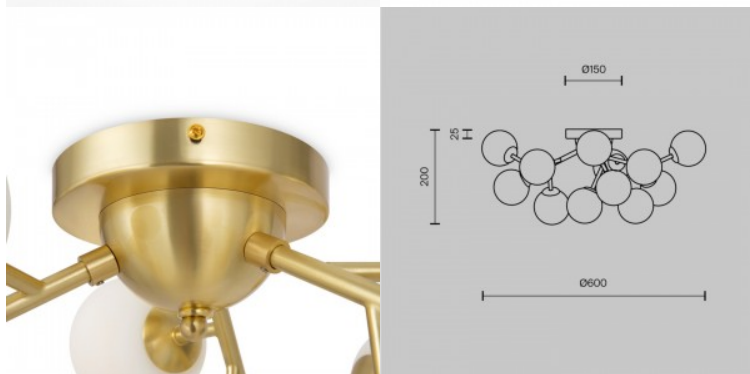

Ceiling lamp Maytoni Dallas 12 gold / white G9

Product code 20626

Brand Maytoni
Socket G9
Height 200.0mm
Diameter 600.0mm
Weight 2.89 kg
Package weight 3.5 kg
Casing colour gold / white
Casing material metal + glass
Work environment indoor use
Warranty 2 years