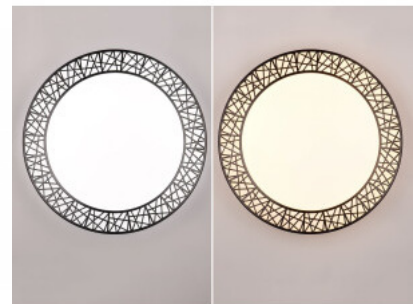

Product code 22602 switch dimmer dimmable

Brand [Trio Lighting](#)

Dimmable switch dimmer

Output 40W

Maximum output 40W/1m

Luminous flux 4300lumens

Luminaire's efficiency lm79 108W

Correlated colour temperature warm

+ cold white 2700K-6500K

Protection class IP20

Lifespan 15000h

Height 90.0mm

Diameter 480.0mm

Casing colour white / black

Casing material plastic

No. of switches 20000pcs

Work environment indoor use

Warranty 5 years