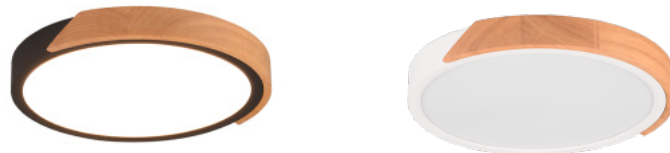

Ceiling lamp Trio Lighting Jano matte black 2400lm IP20 switch dimmer 3000K warm white

Product code 22533 switch dimmer dimmable

Brand [Trio Lighting](#)
Dimmable switch dimmer
Maximum output 2W/1m
Luminous flux 2400lumens
Correlated colour temperature warm white 3000K
Protection class IP20
Lifespan 30000h
Height 30.0mm
Diameter 310.0mm
Weight 600 g
Package weight 800 g
Casing colour matte black
Casing material plastic
No. of switches 15000pcs
Work environment indoor use
Warranty 5 years