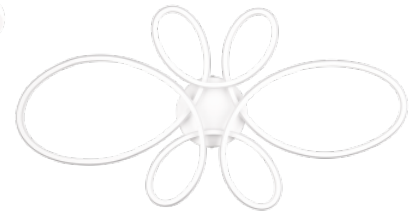

Ceiling lamp Trio Lighting FLY white 32W 3900lm switch dimmer 4000K pure white

Product code 20881 switch dimmer dimmable

Brand [Trio Lighting](#)

Dimmable switch dimmer

Output 32W

Luminous flux 3900lumens

Luminaire's efficiency lm79 122W

Correlated colour temperature pure white 4000K

Lifespan 25000h

Height 75.0mm

Width 830.0mm

Length 455.0mm

Weight 1.2 kg

Package weight 2.1 kg

Casing colour white

Polishing matt

No. of switches 15000pcs

Work environment indoor use