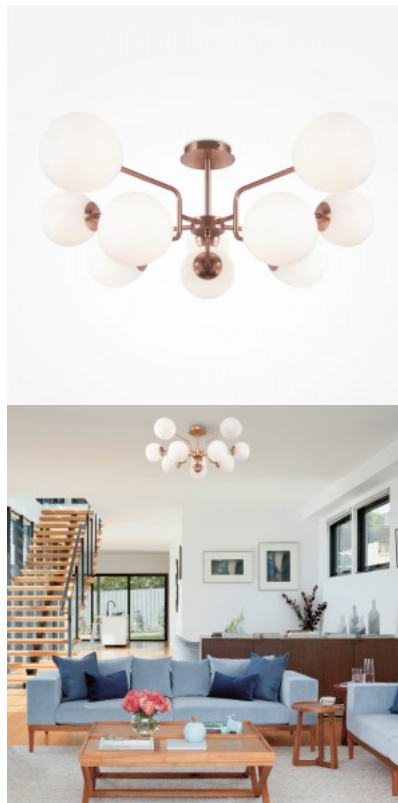

Ceiling lamp Maytoni Erich brass / white 40W E14 IP20

Product code 21351

Brand Maytoni
Output 40W
Socket E14
Protection class IP20
Height 340.0mm
Width 907.0mm
Length 907.0mm
Diameter 907.0mm
Casing colour brass / white
Casing material metal + glass
Warranty 2 years

The blown white glass shades resemble luminous pearls encased in matte bronze or nickel-colored metal frames. The series offers a variety of models in different sizes and applications, suitable for both general and task lighting. Functional design allows for adjustable shade positioning on both the floor lamp and table lamp. The height of the pendants can be customized via the adjustable cables. Chandeliers feature a central rod composed of three sections, allowing height adjustments to suit any space. Ceiling-mounted models further expand the collection's versatility, making it suitable for rooms with varying dimensions and ceiling heights.

Dome light Maytoni Frigate 3 X E14 white E14 IP20

Product code 20021

Brand Maytoni
Socket E14
Protection class IP20
Height 173.0mm
Diameter 526.0mm
Casing colour white
Casing material wood