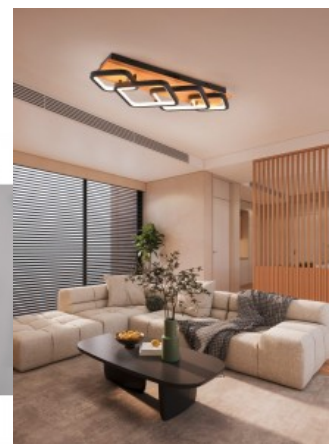

Ceiling lamp Maytoni Recinto 8 chrome 60W E27 IP20

Product code 21134

Brand Maytoni
Output 60W
Socket E27
Protection class IP20
Height 700.0mm
Diameter 530.0mm
Casing colour chrome
Casing material metal + glass
Work environment indoor use
Warranty 2 years

Today's designers increasingly favor glossy, transparent surfaces that lend interiors a sense of lightness and spaciousness without overwhelming the space. The Recinto chandeliers not only provide exceptional lighting quality but also serve as focal points of décor, bringing refinement, sophistication, and a sense of celebration into the interior.

Ceiling lamp Rama wood 36W 4200lm IP20 switch dimmer 3000K warm white

Product code 22289 switch dimmer dimmable

Dimmable switch dimmer
Output 36W
Luminous flux 4200lumens
Luminaire's efficiency lm79 117W
Correlated colour temperature warm white 3000K
Protection class IP20
Height 125.0mm
Width 720.0mm
Length 325.0mm
Weight 3.3 kg
Casing colour wood
Casing material metal + wood
No. of switches 15000pcs
Work environment indoor use
Warranty 5 years