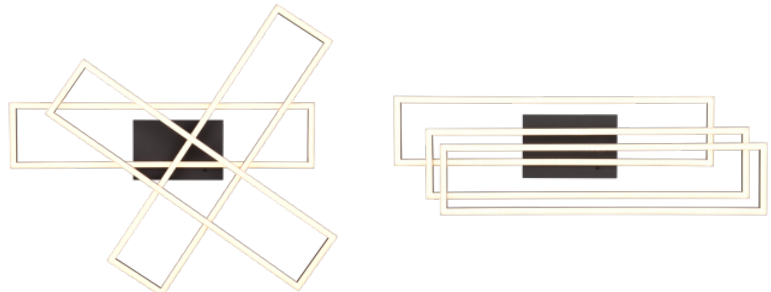

Weight 1.1 kg

Package weight 1.5 kg

Casing colour black

Casing material metal

No. of switches 15000pcs

Work environment indoor use

The CORSO wall and ceiling light brings luminous art, consisting of purist lines, into your home. The individually swivelling elements turn the luminaire into a versatile light source with a wow effect that stylishly enhances your living room or hallway. Thanks to a remote control included in the scope of delivery, the brightness and light colour can be individually adjusted. Alternatively, the brightness can be set in three stages (25%, 50%, 100%) using a conventional light switch, allowing you to create different lighting moods. Focussed on basic geometric shapes and individuality, the CORSO ensures that your interior is a luminous eye-catcher. The simple colour scheme in matt black draws the focus to the design language and functions of the light and easily combines the independent decorative element with existing furnishing styles. In addition, the luminaires feature modern LED technology, which stands for a high quality of light. LED light sources are characterized by a long service life and low heat generation.