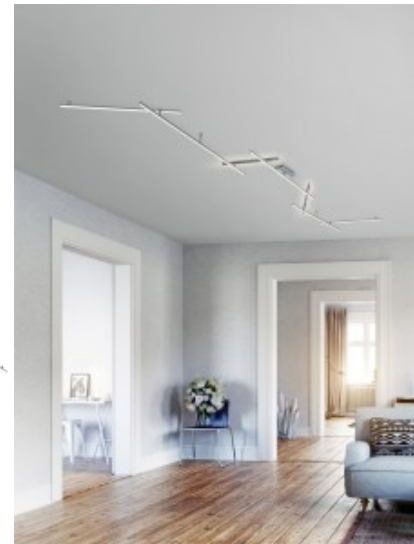

The INDIRA luminaire combines direct and indirect lighting - three light elements direct the light downwards and two upwards. The adjustable elements allow you to change the light direction, and the SWITCH dimming function enables three brightness levels with a standard switch. The luminaire can be mounted on the ceiling or wall, making it ideal for hallways and kitchen areas. The matte black metal and high-quality acrylic ensure a modern look, while LED technology provides a long lifespan and low heat emission.