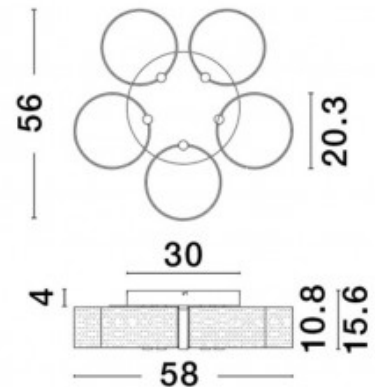

Ceiling lamp Nova Luce Gatlin transparent 230V 28W 1300lm IP20 DIMMABLE 3000K warm white

**Product code 22937 DIMMABLE
dimable**

Brand Nova Luce
Supply voltage 230V
Dimmable DIMMABLE
Output 28W
Maximum output 28W/1m
Luminous flux 1300lumens
Luminaire's efficiency lm79 46W
Correlated colour temperature warm
white 3000K
Protection class IP20
Height 156.0mm
Diameter 590.0mm
Casing colour transparent
Work environment indoor use
Warranty 3 years