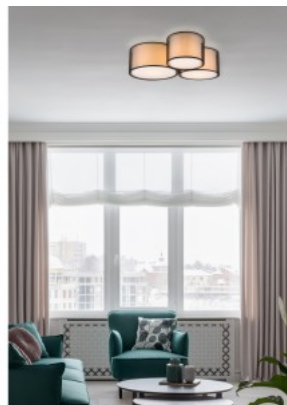

Ceiling lamp Trio Lighting Burton 3 X E27 black 230V E14 IP20

Product code 20973

Brand [Trio Lighting](#)

Supply voltage 230V

Socket E14

Protection class IP20

Height 215.0mm

Width 650.0mm

Length 550.0mm

Weight 2.2 kg

Package weight 3.1 kg

Casing colour black

Casing material metal + textile

Work environment indoor use

Operation temperature -10 ~30°C

Certificates CE

Warranty 3 years

The luminaires of the BURTON series with their textile shades are the epitome of cosiness. The homely light of the three-lamp ceiling lamp, which conjures up a cosy ambience thanks to the two different coloured shades, sets special lighting accents. The modern combination of an inner white fabric shade and an outer transparent black plastic shade looks individual as well as refreshing and can be integrated into modern living styles in many ways. For modern and reliable lighting, the use of an LED bulb is recommended. It offers a high quality of light, is versatile and convinces with uniform illumination. Its long service life and low heat generation make it the ideal choice for a wide range of applications.