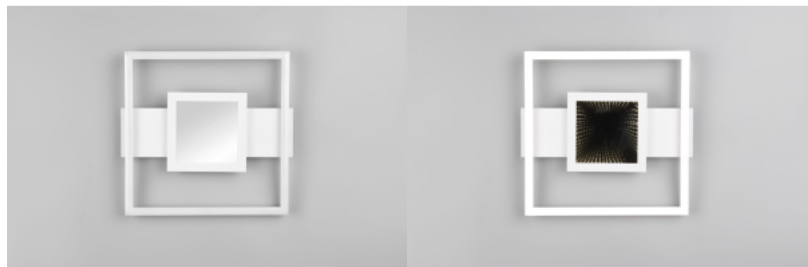

The WHEELER light impresses with its minimalist, timeless design and versatile application options. Whether on the ceiling or on the wall - WHEELER adapts perfectly to any living situation and sets stylish accents. At the centre of the luminaire is a square surface with mirror-effect foil, which creates an impressive depth effect when switched on. The light is tastefully reflected in the mirrored surface, giving the impression that it is shining into the depths. This fascinating effect creates a special ambience in any room. The light is made of high-quality metal and has an elegant, matt black finish that blends harmoniously into a variety of interior styles. In addition, the luminaires feature modern LED technology, which stands for a high quality of light. LED light sources are characterized by a long service life and low heat generation.