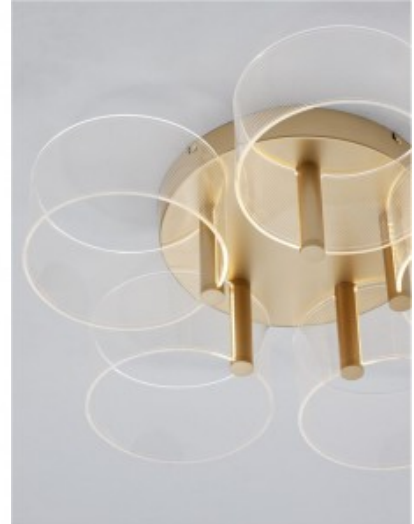

Ceiling lamp Nova Luce Gatlin transparent 230V 28W 1300lm IP20 DIMMABLE 3000K warm white

**Product code 22937 DIMMABLE
dimable**

Brand Nova Luce
Supply voltage 230V
Dimmable DIMMABLE
Output 28W
Maximum output 28W/1m
Luminous flux 1300lumens
Luminaire's efficiency lm79 46W
Correlated colour temperature warm
white 3000K
Protection class IP20
Height 156.0mm
Diameter 590.0mm
Casing colour transparent
Work environment indoor use
Warranty 3 years