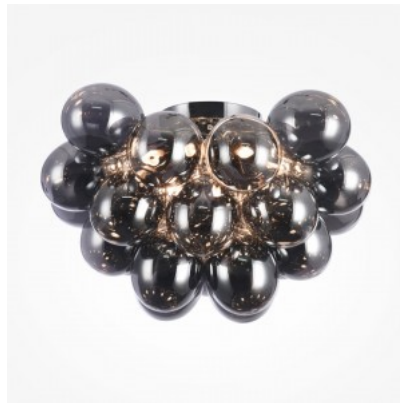

The Balbo collection by Maytoni embodies lightness and sophistication in contemporary design. Oversized glass shades create a stunning visual impact, filling the space with both light and air. The refined composition is built on the contrast between the nickel-colored metal frame and the voluminous glass shades. With each shade measuring up to 100 mm in diameter, the collection offers an impressive sense of scale that visually expands the space.