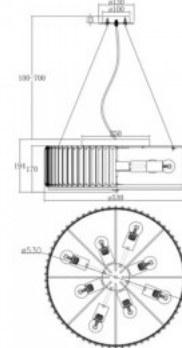

Ceiling lamp Maytoni Recinto 8 chrome 60W E27 IP20

Product code 21134

Brand Maytoni
Output 60W
Socket E27
Protection class IP20
Height 700.0mm
Diameter 530.0mm
Casing colour chrome
Casing material metal + glass
Work environment indoor use
Warranty 2 years

Today's designers increasingly favor glossy, transparent surfaces that lend interiors a sense of lightness and spaciousness without overwhelming the space. The Recinto chandeliers not only provide exceptional lighting quality but also serve as focal points of décor, bringing refinement, sophistication, and a sense of celebration into the interior.