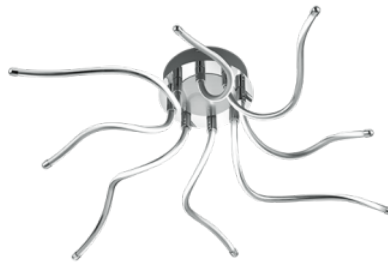

Height 230.0mm

Diameter 850.0mm

Casing colour chrome

Casing material aluminium

The filigree, spiral-like design of the lighting elements adds to the extravagant charm of the PORTOFINO LED ceiling light. This excitingly designed LED ceiling light has a long, narrow shape. Another highlight is the luminaire's features. It has an integrated LED SWITCH dimmer that allows you to switch the light to 3 brightness levels using a conventional light switch. This PORTOFINO ceiling light is made of chrome-coloured metal. In addition, the luminaires feature modern LED technology, which stands for a high quality of light. LED light sources are characterized by a long service life and low heat generation.