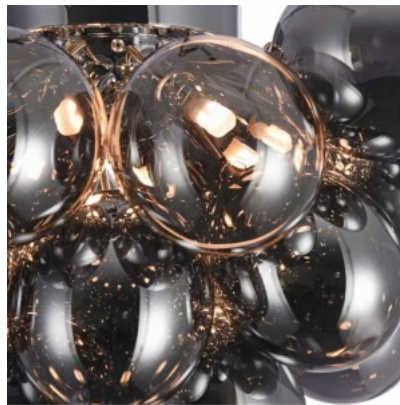

Ceiling lamp Maytoni Balbo 4 X G9 nickel G9 IP20

Product code 21146

Brand Maytoni
Socket G9
Protection class IP20
Diameter 380.0mm
Weight 1.9 kg
Package weight 3.1 kg
Casing colour nickel
Casing material metal + glass
Work environment indoor use
Warranty 2 years