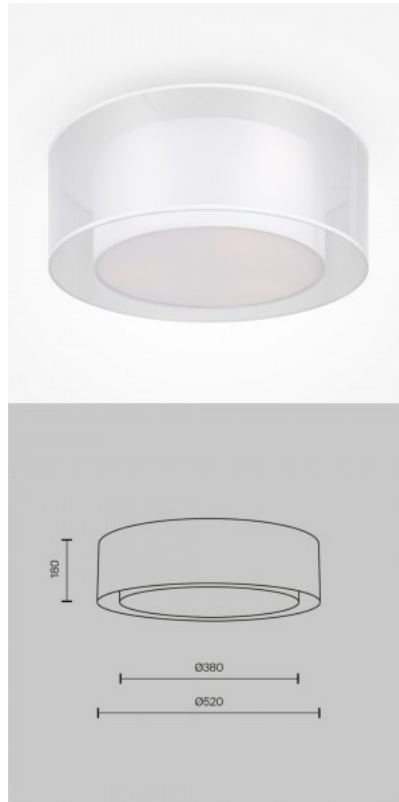

One of the most neutral yet stylish collections, the Bergamo series is designed for those who appreciate simple, functional interiors. Made from metal, these fixtures feature textile and linen lampshades applied to a PVC base. The floor and table lamp designs include an adjustable bracket, while the pendant models have an adjustable height to accommodate various ceiling levels.