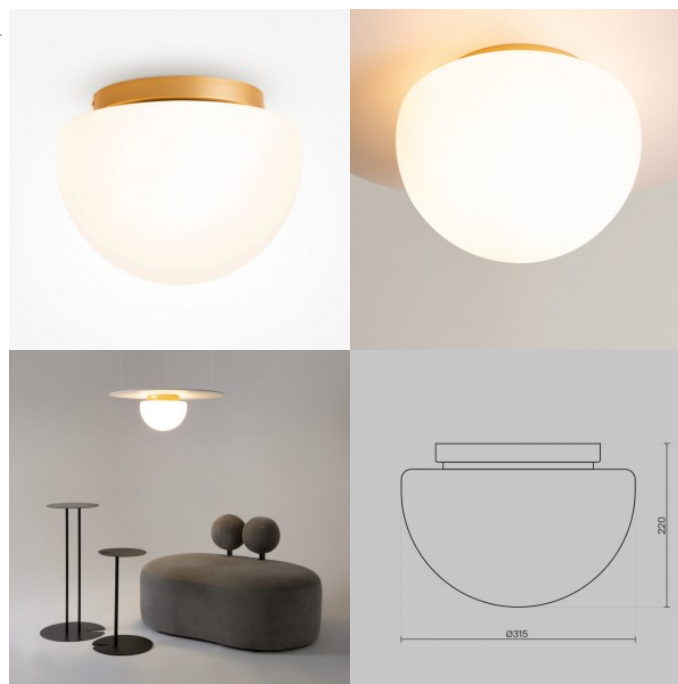

The blown white glass shades resemble luminous pearls encased in matte bronze or nickel-colored metal frames. The series offers a variety of models in different sizes and applications, suitable for both general and task lighting. Functional design allows for adjustable shade positioning on both the floor lamp and table lamp. The height of the pendants can be customized via the adjustable cables. Chandeliers feature a central rod composed of three sections, allowing height adjustments to suit any space. Ceiling-mounted models further expand the collection's versatility, making it suitable for rooms with varying dimensions and ceiling heights.

Despite their minimalism, the Glassy ceiling luminaires are not mere light sources. Since ancient times, high-quality glass has been considered a treasure, and in some cases, a relic and even an object of worship. These streamlined glass luminaires fit into a modern interior easily and neatly, giving it an air of comfort. E27 bulb. This series is presented in two colors: smoky black with black fittings and white matte with gold fittings.

Despite their minimalism, the Glassy ceiling luminaires are not mere light sources. Since ancient times, high-quality glass has been considered a treasure, and in some cases, a relic and even an object of worship. These streamlined glass luminaires fit into a modern interior easily and neatly, giving it an air of comfort. This series is presented in two colors: smoky black with black fittings and white matte with gold fittings.