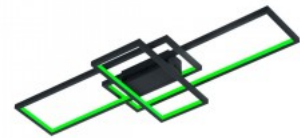

Protection class IP20

Height 85.0mm

Width 1040.0mm

Length 420.0mm

Casing colour black

Casing material metal

Work environment indoor use

Get your light connected! The THIAGO ceiling light provides an innovative, flexible and smart lighting design. The WiZ luminaire offers an incredible colour spectrum of 16 million colours and 64,000 white tones. Wake up with gentle sunlight, starting your day full of energy, relax with soothing light or turn night into day - simply via the app. Compared to other smart home providers, WiZ luminaires do not require an additional gateway, so that all luminaires can be operated completely flexibly from a mobile device. Furthermore, the lights can be combined with Amazon Alexa or Google Home, so that operation by voice control is possible. Various lighting programs and settings can also be selected with the remote control supplied, or using the light switch. Another advantage is the flexibility of use: This means that the WiZ lights can be controlled by several users, assigned to different rooms or locations and controlled from anywhere. The composition of three filigree rectangles creates a modern luminaire for the living room or entrance area. The ceiling light is designed in anthracite and can be easily integrated into existing colour schemes. In addition, the luminaires feature modern LED technology, which stands for a high quality of light. LED light sources are characterized by a long service life and low heat generation.