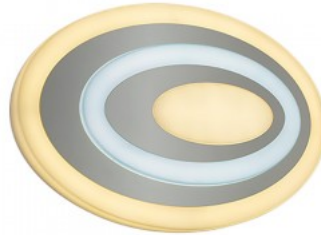

Ceiling lamp Trio Lighting Subara white 20W 2100lm IP20 switch dimmer 3000K, 4000K 2CCT

**Product code 21918 switch dimmer
dimnable**

Brand [Trio Lighting](#)
Dimmable switch dimmer
Output 20W
Luminous flux 2100lumens
Luminaire's efficiency lm79 105W
Correlated colour temperature 2CCT
3000K, 4000K
Protection class IP20
Height 56.0mm
Width 400.0mm
Length 26.0mm
Casing colour white
Casing material plastic
Work environment indoor use

Ceiling lamp Trio Lighting Suzuka white 40W 4650lm IP20