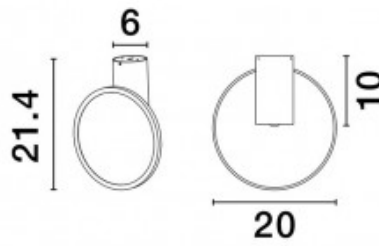

Product code 22951

Brand Nova Luce
Supply voltage 230V
Output 14W
Maximum output 14W/1m
Luminous flux 1085lumens
Luminaire's efficiency lm79 78W
Correlated colour temperature warm
white 3000K
Protection class IP20
Height 214.0mm
Diameter 198.0mm
Casing colour black
Work environment indoor use
Warranty 3 years