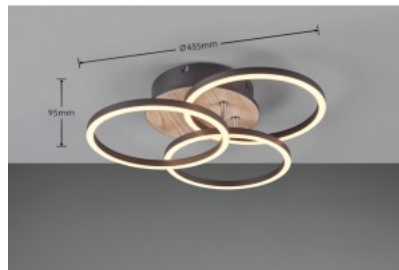

Weight 1 kg

Package weight 1.5 kg

Casing colour wood

Casing material metal

No. of switches 15000pcs

Work environment indoor use

Warranty 5 years

Light objects in geometric shapes, a statement on the wall or ceiling! The swivelling modules of the CIRCLE leave no design wish unfulfilled and offer creative arrangement options. A remote control can be used not only to adjust the brightness as required, but also to control the colour temperature from cool white to warm white. The perfectly designed appearance in matt black and wood look blends in with many furnishing styles thanks to its simplicity. In addition, the luminaires feature modern LED technology, which stands for a high quality of light. LED light sources are characterized by a long service life and low heat generation.