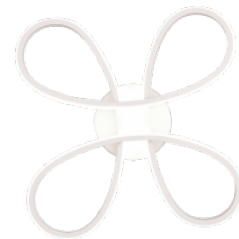

Ceiling lamp Trio Lighting FLY white 22W 2600lm IP20 switch dimmer 4000K pure white

Product code 19972 switch dimmer dimmable

Brand [Trio Lighting](#)
Dimmable switch dimmer
Output 22W
Maximum output 22W/1m
Luminous flux 2600lumens
Luminaire's efficiency lm79 118W
Correlated colour temperature pure white 4000K
Protection class IP20
Lifespan 25000h
Height 750.0mm
Width 400.0mm
Weight 800 g
Casing colour white
Polishing matt
No. of switches 15000pcs
Work environment indoor use

Illuminating the living or sleeping area in an atmospheric yet sufficiently bright way requires a special and modern lighting concept. The curved FLY ceiling light, which forms the centrepiece of any room, creates a perfect balance between functionality and design. With the integrated SWITCH dimmer, you can conveniently adjust the brightness in three levels (100%, 50% and 25%) using your conventional light switch, immersing your room in an artistic play of light with a statement. Enjoy atmospheric lighting and make your home your favourite place for enjoyable lighting effects! The combination of the curved design and a black matt surface gives the FLY ceiling light a very special touch. In addition, the luminaires feature modern LED technology, which stands for a high quality of light. LED light sources are characterized by a long service life and low heat generation.