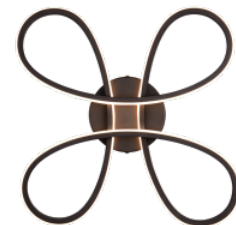

Package weight 1.3 kg

Casing colour black

Polishing matt

No. of switches 15000pcs

Work environment indoor use

Illuminating the living or sleeping area in an atmospheric yet sufficiently bright way requires a special and modern lighting concept. The curved FLY ceiling light, which forms the centrepiece of any room, creates a perfect balance between functionality and design. With the integrated SWITCH dimmer, you can conveniently adjust the brightness in three levels (100%, 50% and 25%) using your conventional light switch, immersing your room in an artistic play of light with a statement. Enjoy atmospheric lighting and make your home your favourite place for enjoyable lighting effects! The combination of the curved design and a black matt surface gives the FLY ceiling light a very special touch. In addition, the luminaires feature modern LED technology, which stands for a high quality of light. LED light sources are characterized by a long service life and low heat generation.