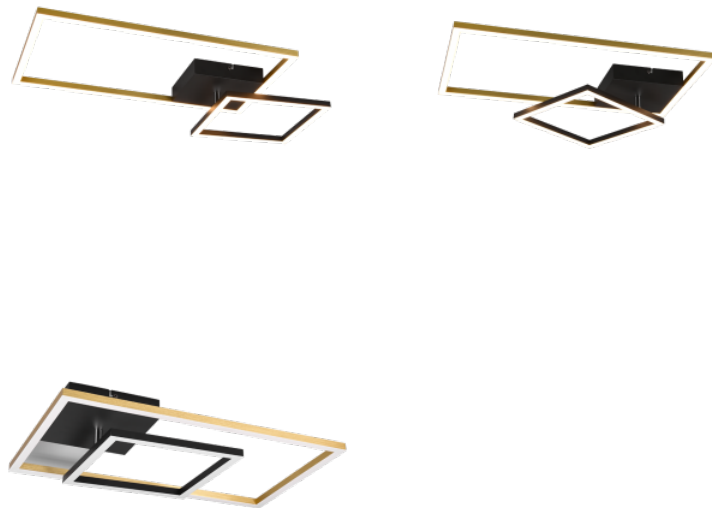

Ceiling lamp Trio Lighting Padella gold 25W 3000lm IP20 switch dimmer 3000K warm white

**Product code 21915 switch dimmer
dimmable**

Brand [Trio Lighting](#)

Dimmable switch dimmer

Output 25W

Luminous flux 3000lumens

Luminaire's efficiency lm79 120W

Correlated colour temperature warm
white 3000K

Protection class IP20

Lifespan 30000h

Height 75.0mm

Width 635.0mm

Length 370.0mm

Casing colour gold

Casing material metal

Warranty 5 years