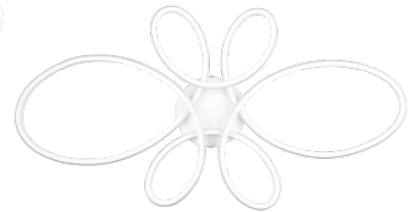

Ceiling lamp Trio Lighting FLY white 32W 3900lm switch dimmer 4000K pure white

Product code 20881 switch dimmer dimmable

Brand [Trio Lighting](#)

Dimmable switch dimmer

Output 32W

Luminous flux 3900lumens

Luminaire's efficiency lm79 122W

Correlated colour temperature pure white 4000K

Lifespan 25000h

Height 75.0mm

Width 830.0mm

Length 455.0mm

Weight 1.2 kg

Package weight 2.1 kg

Casing colour white

Polishing matt

No. of switches 15000pcs

Work environment indoor use