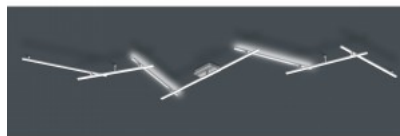

Length 580.0mm

Weight 1.6 kg

Package weight 2.3 kg

Casing colour nickel matte

Casing material metal

Work environment indoor use

Warranty 5 years

The INDIRA luminaire combines direct and indirect lighting - three light elements direct the light downwards and two upwards. The adjustable elements allow you to change the light direction, and the SWITCH dimming function enables three brightness levels with a standard switch. The luminaire can be mounted on the ceiling or wall, making it ideal for hallways and kitchen areas. The matte black metal and high-quality acrylic ensure a modern look, while LED technology provides a long lifespan and low heat emission.