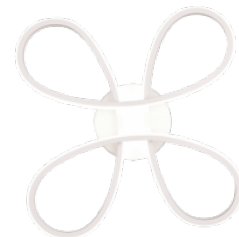

Ceiling lamp Trio Lighting FLY white 22W 2600lm IP20 switch dimmer 4000K pure white

Product code 19972 switch dimmer dimmable

Brand [Trio Lighting](#)
Dimmable switch dimmer
Output 22W
Maximum output 22W/1m
Luminous flux 2600lumens
Luminaire's efficiency lm79 118W
Correlated colour temperature pure white 4000K
Protection class IP20
Lifespan 25000h
Height 750.0mm
Width 400.0mm
Weight 800 g
Casing colour white
Polishing matt
No. of switches 15000pcs
Work environment indoor use

Illuminating the living or sleeping area in an atmospheric yet sufficiently bright way requires a special and modern lighting concept. The curved FLY ceiling light, which forms the centrepiece of any room, creates a perfect balance between functionality and design. With the integrated SWITCH dimmer, you can conveniently adjust the brightness in three levels (100%, 50% and 25%) using your conventional light switch, immersing your room in an artistic play of light with a statement. Enjoy atmospheric lighting and make your home your favourite place for enjoyable lighting effects! The combination of the curved design and a black matt surface gives the FLY ceiling light a very special touch. In addition, the luminaires feature modern LED technology, which stands for a high quality of light. LED light sources are characterized by a long service life and low heat generation.