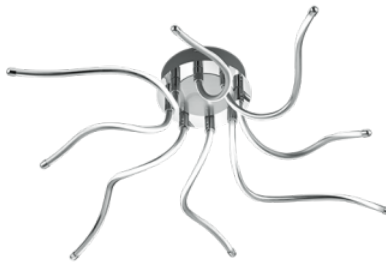

Product code 20014

Brand [Trio Lighting](#)

Output 29W

Correlated colour temperature warm
white 3000K

Protection class IP20

Height 230.0mm

Diameter 850.0mm

Casing colour chrome

Casing material metal

The filigree, spiral-like design of the lighting elements adds to the extravagant charm of the PORTOFINO LED ceiling light. This excitingly designed LED ceiling light has a long, narrow shape. Another highlight is the luminaire's features. It has an integrated LED SWITCH dimmer that allows you to switch the light to 3 brightness levels using a conventional light switch. This PORTOFINO ceiling light is made of chrome-coloured metal. In addition, the luminaires feature modern LED technology, which stands for a high quality of light. LED light sources are characterized by a long service life and low heat generation.

Ceiling lamp Trio Lighting Punch black / golden E27