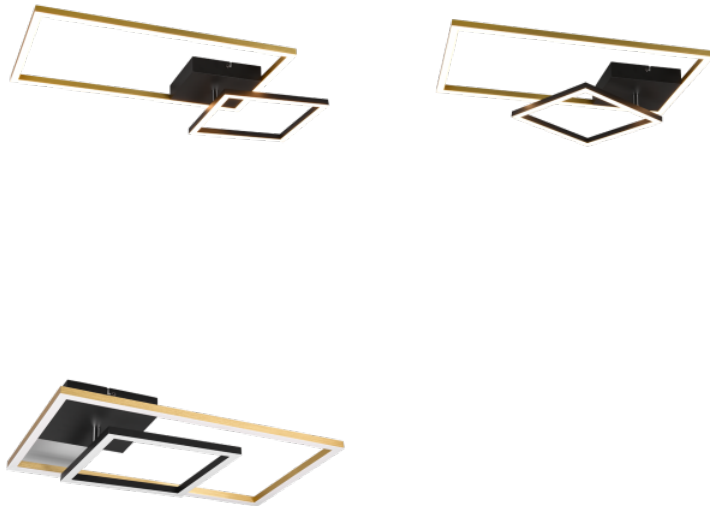

Ceiling lamp Trio Lighting Padella gold 25W 3000lm IP20 switch dimmer 3000K warm white

**Product code 21915 switch dimmer
dimmable**

Brand [Trio Lighting](#)

Dimmable switch dimmer

Output 25W

Luminous flux 3000lumens

Luminaire's efficiency lm79 120W

Correlated colour temperature warm
white 3000K

Protection class IP20

Lifespan 30000h

Height 75.0mm

Width 635.0mm

Length 370.0mm

Casing colour gold

Casing material aluminium

Warranty 5 years