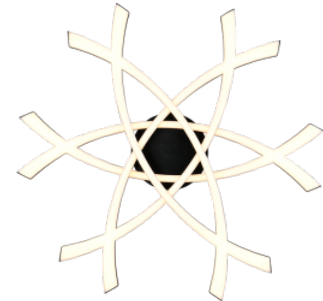

Ceiling lamp Trio Lighting Pollock black 230V 33W 3800lm IP20 830

Product code 20860

Brand [Trio Lighting](#)
Supply voltage 230V
Output 33W
Luminous flux 3800lumens
Luminaire's efficiency lm79 115W
Correlated colour temperature warm white 3000K
Cri 80
Protection class IP20
Lifespan 50000h
Height 90.0mm
Width 620.0mm
Length 590.0mm
Weight 900 g
Package weight 1.7 kg
Casing colour black
Casing material metal
No. of switches 15000pcs
Work environment indoor use
Warranty 5 years

Ceiling lamp Trio Lighting Portofino Switch Dim chrome 29W IP20 3000K warm white