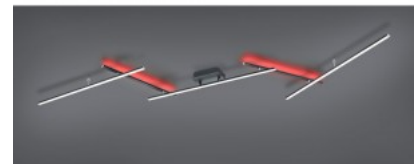

Ceiling lamp Trio Lighting Arvin black 30W 2600lm CRI80 IP20 RGB + 6000K RGBW cold

Product code 21107

Brand [Trio Lighting](#)

Output 30W

Luminous flux 2600lumens

Luminaire's efficiency lm79 87W

Correlated colour temperature RGBW

cold RGB + 6000K

Cri 80

Protection class IP20

Lifespan 20000h

Height 85.0mm

Width 2450.0mm

Length 500.0mm

Weight 1.1 kg

Package weight 1.7 kg

Casing colour black

Casing material metal

No. of switches 10000pcs

Warranty 5 years