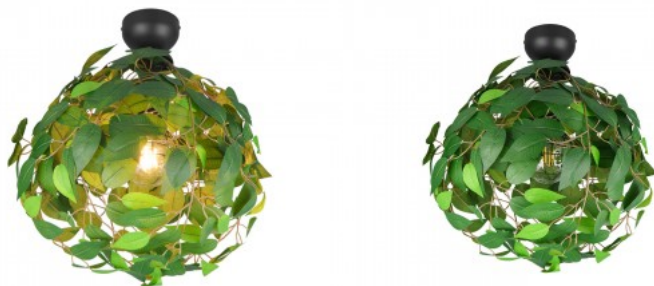

Ceiling lamp Trio Lighting Leavy green E27 IP20

Product code 20959

Brand [Trio Lighting](#)

Socket E27

Protection class IP20

Height 580.0mm

Diameter 380.0mm

Weight 600 g

Package weight 900 g

Casing colour green

Welcome to the jungle! The unusual LEAVY ceiling light impresses with its multitude of plastic leaves. This makes the light a highlight on your ceiling. An enchanting lighting object for living areas whose style can be categorised as young living. The green plastic leaves and the black matt canopy can be harmoniously combined with different colour schemes to create an eye-catching feature in your home. For modern and reliable lighting, the use of an LED bulb is recommended. It offers a high quality of light, is versatile and convinces with uniform illumination. Its long service life and low heat generation make it the ideal choice for a wide range of applications.