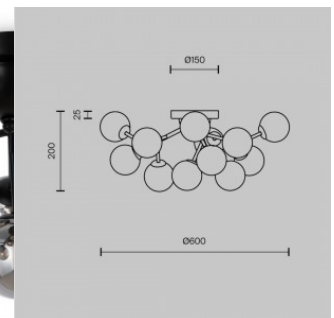

Ceiling lamp Maytoni Dallas 12 X G9 black G9

Product code 20620

Brand Maytoni
Socket G9
Height 200.0mm
Diameter 600.0mm
Weight 2.2 kg
Package weight 3.1 kg
Casing colour black
Casing material metal + glass
Work environment indoor use
Warranty 2 years

The series showcases large-scale sculptural compositions formed by numerous blown glass spheres. The tinted or clear shades, mounted on polished metal branches, gently diffuse and soften the light, creating a sophisticated visual effect. The luminaires are available in gold, chrome, and brass colors. Suspension height is easily adjustable via the cable length. The series includes ceiling-mounted fixtures, pendants, and wall lamps, offering flexibility for a wide range of interior layouts.