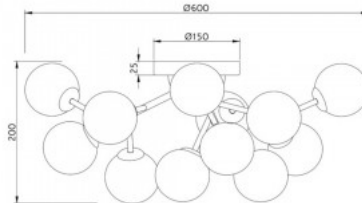

Ceiling lamp Maytoni Dallas 12 X G9 chrome G9 IP20

Product code 21138

Brand Maytoni
Socket G9
Protection class IP20
Height 200.0mm
Diameter 600.0mm
Casing colour chrome
Casing material aluminum + glass
Work environment indoor use
Warranty 2 years

The series showcases large-scale sculptural compositions formed by numerous blown glass spheres. The tinted or clear shades, mounted on polished metal branches, gently diffuse and soften the light, creating a sophisticated visual effect. The luminaires are available in gold, chrome, and brass colors. Suspension height is easily adjustable via the cable length. The series includes ceiling-mounted fixtures, pendants, and wall lamps, offering flexibility for a wide range of interior layouts.