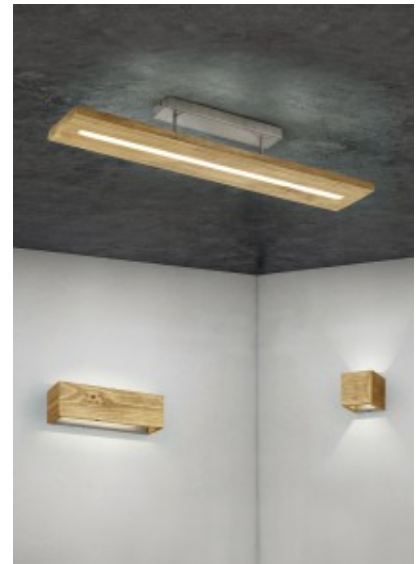

No. of switches 50000pcs

Work environment indoor use

Warranty 5 years

The BOLSA ceiling light attracts attention in every bathroom! Thanks to its shape in combination with the bubbles look, this light looks like a special designer piece. Thanks to its IP44 protection rating, it is ideal for damp rooms and also enhances their appearance. The light has a diameter of 42 cm. The chrome colour gives the luminaire a shiny appearance, which is rounded off by the decorative glass. In addition, the luminaires feature modern LED technology, which stands for a high quality of light. LED light sources are characterized by a long service life and low heat generation.

The BRAD ceiling light is the right choice for a cosy home! The modern light impresses with its combination of real wood and metal, creating a cosy atmosphere. The light cuts a particularly fine figure in the living room, bedroom or hallway, where the spotlight is shown to its best advantage as a central element. The ceiling light has a height of 150 cm and a width of 100 cm. With the great combination of wood and metal in antique nickel, the light fits perfectly into modern furnishing concepts and is also a real highlight for vintage fans. In addition, the luminaires feature modern LED technology, which stands for a high quality of light. LED light sources are characterized by a long service life and low heat generation.