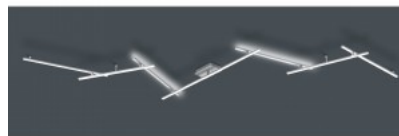

Length 580.0mm

Weight 1.6 kg

Package weight 2.3 kg

Casing colour nickel matte

Casing material metal

Work environment indoor use

Warranty 5 years

The INDIRA luminaire combines direct and indirect lighting - three light elements direct the light downwards and two upwards. The adjustable elements allow you to change the light direction, and the SWITCH dimming function enables three brightness levels with a standard switch. The luminaire can be mounted on the ceiling or wall, making it ideal for hallways and kitchen areas. The matte black metal and high-quality acrylic ensure a modern look, while LED technology provides a long lifespan and low heat emission.