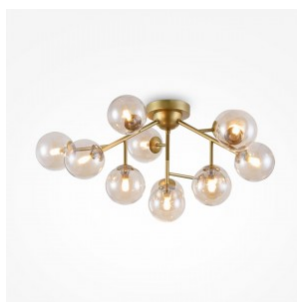

Ceiling lamp Maytoni Dallas 12 X G9 gold / amber G9 IP20

Product code 21137

Brand Maytoni
Socket G9
Protection class IP20
Height 200.0mm
Diameter 600.0mm
Casing colour gold / amber
Casing material aluminum + glass
Work environment indoor use
Warranty 2 years

The series showcases large-scale sculptural compositions formed by numerous blown glass spheres. The tinted or clear shades, mounted on polished metal branches, gently diffuse and soften the light, creating a sophisticated visual effect. The luminaires are available in gold, chrome, and brass colors. Suspension height is easily adjustable via the cable length. The series includes ceiling-mounted fixtures, pendants, and wall lamps, offering flexibility for a wide range of interior layouts.