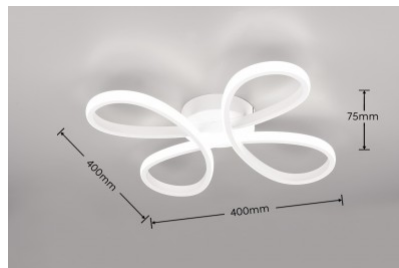

Ceiling lamp Trio Lighting FLY white 22W 2600lm IP20 switch dimmer 4000K pure white

Product code 19972 switch dimmer dimmable

Brand [Trio Lighting](#)
Dimmable switch dimmer
Output 22W
Maximum output 22W/1m
Luminous flux 2600lumens
Luminaire's efficiency lm79 118W
Correlated colour temperature pure white 4000K
Protection class IP20
Lifespan 25000h
Height 750.0mm
Width 400.0mm
Weight 800 g
Casing colour white
Polishing matt
No. of switches 15000pcs
Work environment indoor use

Illuminating the living or sleeping area in an atmospheric yet sufficiently bright way requires a special and modern lighting concept. The curved FLY ceiling light, which forms the centrepiece of any room, creates a perfect balance between functionality and design. With the integrated SWITCH dimmer, you can conveniently adjust the brightness in three levels (100%, 50% and 25%) using your conventional light switch, immersing your room in an artistic play of light with a statement. Enjoy atmospheric lighting and make your home your favourite place for enjoyable lighting effects! The combination of the curved design and a black matt surface gives the FLY ceiling light a very special touch. In addition, the luminaires feature modern LED technology, which stands for a high quality of light. LED light sources are characterized by a long service life and low heat generation.