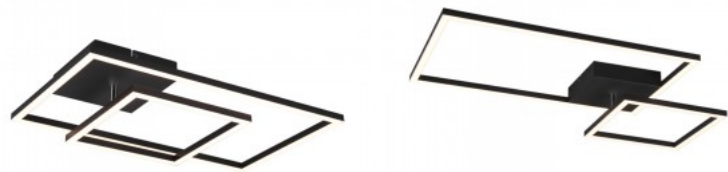

Ceiling lamp Trio Lighting Padella black 25W 3000lm IP20 switch dimmer 3000K warm white

**Product code 19450 switch dimmer
dimnable**

Brand [Trio Lighting](#)
Dimmable switch dimmer
Output 25W
Luminous flux 3000lumens
Luminaire's efficiency lm79 120W
Correlated colour temperature warm
white 3000K
Protection class IP20
Lifespan 30000h
Height 75.0mm
Width 635.0mm
Length 370.0mm
Casing colour black
Casing material aluminium
Warranty 5 years

Due to the modern light elements, the ceiling light PADELLA offers a decorative and atmospheric lighting. The movable elements allow a flexible and original positioning. Thanks to the integrated SWITCH dimmer, the brightness can also be controlled via a conventional light switch. The design in matt black perfectly enhances interiors and offers numerous combination options. In addition, the luminaires feature modern LED technology, which stands for a high quality of light. LED light sources are characterized by a long service life and low heat generation.