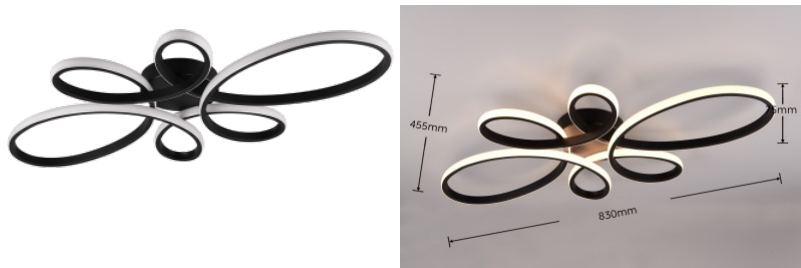

Illuminating the living or sleeping area in an atmospheric yet sufficiently bright way requires a special and modern lighting concept. The curved FLY ceiling light, which forms the centrepiece of any room, creates a perfect balance between functionality and design. With the integrated SWITCH dimmer, you can conveniently adjust the brightness in three levels (100%, 50% and 25%) using your conventional light switch, immersing your room in an artistic play of light with a statement. Enjoy atmospheric lighting and make your home your favourite place for enjoyable lighting effects! The combination of the curved design and a black matt surface gives the FLY ceiling light a very special touch. In addition, the luminaires feature modern LED technology, which stands for a high quality of light. LED light sources are characterized by a long service life and low heat generation.