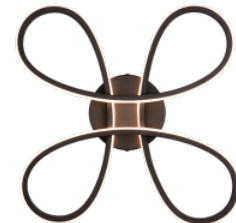

Package weight 1.3 kg

Casing colour black

Polishing matt

No. of switches 15000pcs

Work environment indoor use

Illuminating the living or sleeping area in an atmospheric yet sufficiently bright way requires a special and modern lighting concept. The curved FLY ceiling light, which forms the centrepiece of any room, creates a perfect balance between functionality and design. With the integrated SWITCH dimmer, you can conveniently adjust the brightness in three levels (100%, 50% and 25%) using your conventional light switch, immersing your room in an artistic play of light with a statement. Enjoy atmospheric lighting and make your home your favourite place for enjoyable lighting effects! The combination of the curved design and a black matt surface gives the FLY ceiling light a very special touch. In addition, the luminaires feature modern LED technology, which stands for a high quality of light. LED light sources are characterized by a long service life and low heat generation.