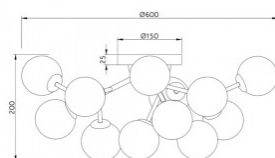

Ceiling lamp Maytoni Dallas 12 X G9 gold / amber G9 IP20

Product code 21137

Brand Maytoni
Socket G9
Protection class IP20
Height 200.0mm
Diameter 600.0mm
Casing colour gold / amber
Casing material aluminum + glass
Work environment indoor use
Warranty 2 years

The series showcases large-scale sculptural compositions formed by numerous blown glass spheres. The tinted or clear shades, mounted on polished metal branches, gently diffuse and soften the light, creating a sophisticated visual effect. The luminaires are available in gold, chrome, and brass colors. Suspension height is easily adjustable via the cable length. The series includes ceiling-mounted fixtures, pendants, and wall lamps, offering flexibility for a wide range of interior layouts.