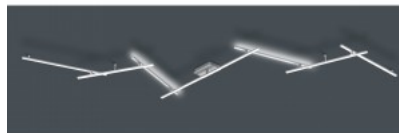

The INDIRA luminaire combines direct and indirect lighting - three light elements direct the light downwards and two upwards. The adjustable elements allow you to change the light direction, and the SWITCH dimming function enables three brightness levels with a standard switch. The luminaire can be mounted on the ceiling or wall, making it ideal for hallways and kitchen areas. The matte black metal and high-quality acrylic ensure a modern look, while LED technology provides a long lifespan and low heat emission.