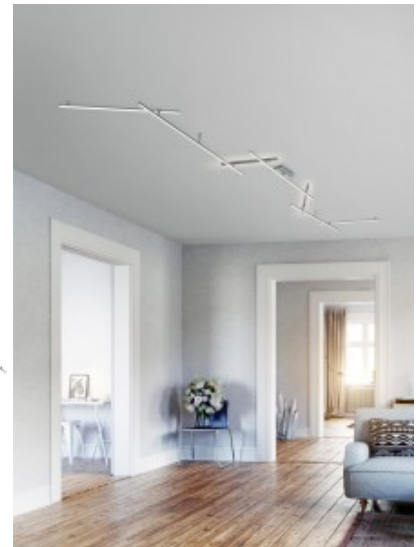

Length 580.0mm

Weight 1.6 kg

Package weight 2.3 kg

Casing colour nickel matte

Casing material metal

Work environment indoor use

Warranty 5 years

The INDIRA luminaire combines direct and indirect lighting - three light elements direct the light downwards and two upwards. The adjustable elements allow you to change the light direction, and the SWITCH dimming function enables three brightness levels with a standard switch. The luminaire can be mounted on the ceiling or wall, making it ideal for hallways and kitchen areas. The matte black metal and high-quality acrylic ensure a modern look, while LED technology provides a long lifespan and low heat emission.