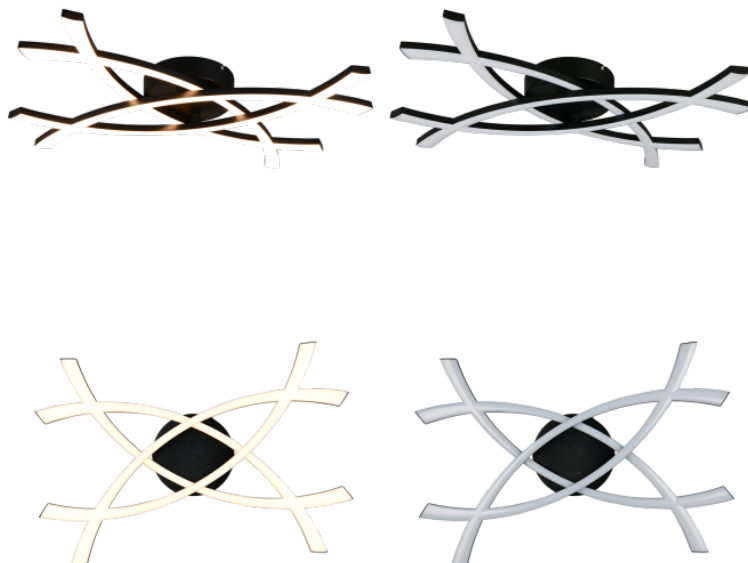

Ceiling lamp Trio Lighting Pollock black 230V 22W 2500lm IP20 830

Product code 20862

Brand [Trio Lighting](#)

Supply voltage 230V

Output 22W

Luminous flux 2500lumens

Luminaire's efficiency lm79 114W

Correlated colour temperature warm
white 3000K

Cri 80

Protection class IP20

Lifespan 50000h

Height 75.0mm

Width 600.0mm

Length 400.0mm

Weight 700 g

Package weight 1.2 kg

Casing colour black

Casing material aluminium

No. of switches 15000pcs

Work environment indoor use

Warranty 5 years