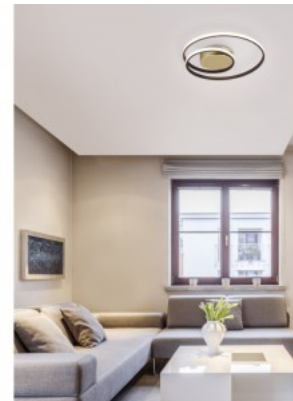

Ceiling lamp Trio Lighting Zibal rustic 22W 2200lm IP20 switch dimmer 3000K warm white

Product code 19456 switch dimmer dimmable

Brand [Trio Lighting](#)
Dimmable switch dimmer
Output 22W
Luminous flux 2200lumens
Luminaire's efficiency lm79 100W
Correlated colour temperature warm white 3000K
Protection class IP20
Lifespan 30000h
Height 70.0mm
Diameter 390.0mm
Weight 800 g
Package weight 1.2 kg
Casing colour rustic
Casing material metal
No. of switches 15000pcs
Work environment indoor use
Warranty 5 years

The ZIBAL ceiling light creates atmospheric and soft lighting effects and is particularly impressive with its elegant design, which perfectly rounds off any modern furnishing style. The luminaire also has a SWITCH dimmer, allowing the brightness to be adjusted from 100% to 50% and 25% using a conventional light switch. Thanks to the rust-coloured design, the light can be combined with many furnishing styles. In addition, the luminaires feature modern LED technology, which stands for a high quality of light. LED light sources are characterized by a long service life and low heat generation.