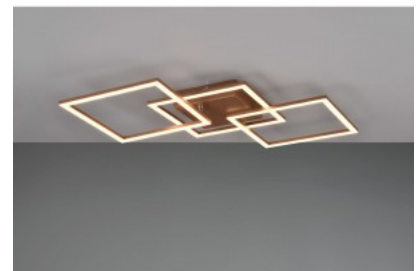

Cri 80

Protection class IP20

Lifespan 20000h

Height 70.0mm

Width 745.0mm

Length 352.0mm

Casing material metal

The TRAIL luminaire is a guaranteed eye-catcher on any ceiling or wall! The geometric design of the luminaire can be swivelled individually and transforms the individual elements into versatile light sources. The tasteful light art is an elegant accessory in the interior of your living or sleeping area and skilfully enhances any room to create a feel-good space. The combination of timeless design in coffee and high-quality metal makes the TRAIL a special decorative element in your home. In addition, the luminaires feature modern LED technology, which stands for a high quality of light. LED light sources are characterized by a long service life and low heat generation.