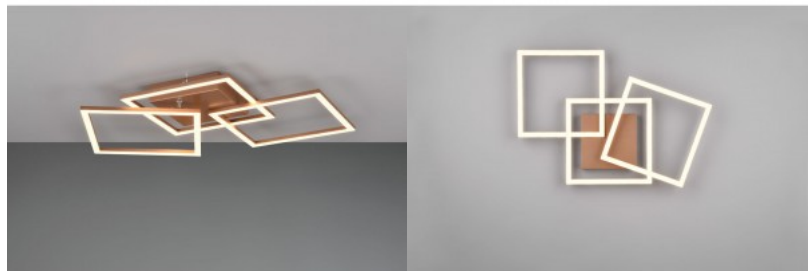

Cri 80

Protection class IP20

Lifespan 20000h

Height 70.0mm

Width 745.0mm

Length 352.0mm

Casing material metal

The TRAIL luminaire is a guaranteed eye-catcher on any ceiling or wall! The geometric design of the luminaire can be swivelled individually and transforms the individual elements into versatile light sources. The tasteful light art is an elegant accessory in the interior of your living or sleeping area and skilfully enhances any room to create a feel-good space. The combination of timeless design in coffee and high-quality metal makes the TRAIL a special decorative element in your home. In addition, the luminaires feature modern LED technology, which stands for a high quality of light. LED light sources are characterized by a long service life and low heat generation.