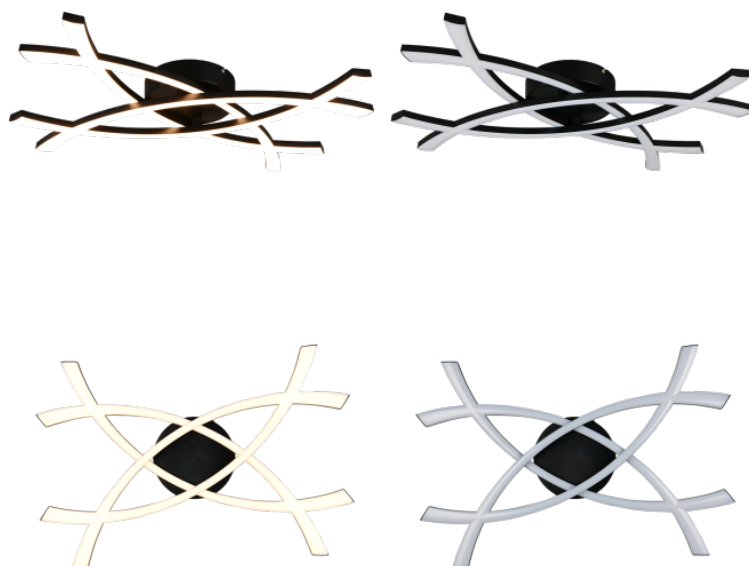

Ceiling lamp Trio Lighting Pollock black 230V 22W 2500lm IP20 830

Product code 20862

Brand [Trio Lighting](#)

Supply voltage 230V

Output 22W

Luminous flux 2500lumens

Luminaire's efficiency lm79 114W

Correlated colour temperature warm
white 3000K

Cri 80

Protection class IP20

Lifespan 50000h

Height 75.0mm

Width 600.0mm

Length 400.0mm

Weight 700 g

Package weight 1.2 kg

Casing colour black

Casing material metal

No. of switches 15000pcs

Work environment indoor use

Warranty 5 years