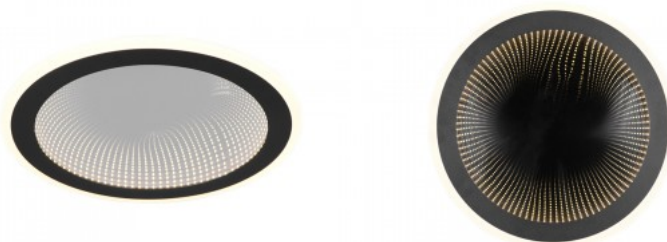

Height 45.0mm

Diameter 380.0mm

Weight 1.3 kg

Casing colour black / white

Shape round

No. of switches 15000pcs

Warranty 5 years

Integrated dimmer Light color  
infinitely variable Memory function  
Night light Not suitable for external  
dimmer Remote control Dimmable via  
switch Timer Wall- and ceiling  
mounting