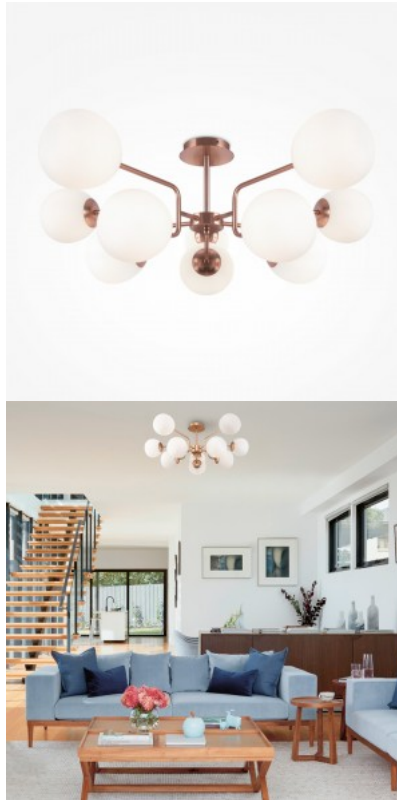

Product code 21351

Brand Maytoni
Output 40W
Socket E14
Protection class IP20
Height 340.0mm
Width 907.0mm
Length 907.0mm
Diameter 907.0mm
Casing colour brass / white
Casing material metal + glass
Work environment indoor use
Warranty 2 years

The blown white glass shades resemble luminous pearls encased in matte bronze or nickel-colored metal frames. The series offers a variety of models in different sizes and applications, suitable for both general and task lighting. Functional design allows for adjustable shade positioning on both the floor lamp and table lamp. The height of the pendants can be customized via the adjustable cables. Chandeliers feature a central rod composed of three sections, allowing height adjustments to suit any space. Ceiling-mounted models further expand the collection's versatility, making it suitable for rooms with varying dimensions and ceiling heights.

Dome light Maytoni Frigate 3 X E14 white E14 IP20

Product code 20021

Brand Maytoni
Socket E14
Protection class IP20
Height 173.0mm
Diameter 526.0mm
Casing colour white
Casing material metal + wood