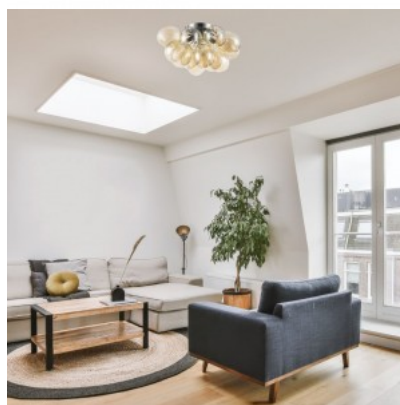

Ceiling lamp Globe Elecance Smoke S6 E27 IP20

Product code 18064

Socket E27
Protection class IP20
Work environment indoor use

kobi

Ceiling lamp Maytoni Balbo 4 X G9 amber 28W G9 IP20

Product code 21145

Brand Maytoni
Output 28W
Socket G9
Protection class IP20
Height 770.0mm
Diameter 380.0mm
Casing colour amber
Casing material metal + glass
Work environment indoor use
Warranty 2 years