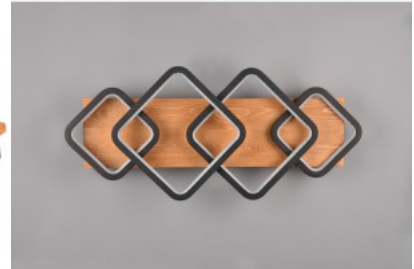

Ceiling lamp Trio Lighting Rama wood 36W 4200lm IP20 switch dimmer 3000K warm white

Product code 22289 switch dimmer dimmable

Brand [Trio Lighting](#)

Dimmable switch dimmer

Output 36W

Luminous flux 4200lumens

Luminaire's efficiency lm79 117W

Correlated colour temperature warm white 3000K

Protection class IP20

Height 125.0mm

Width 720.0mm

Length 325.0mm

Weight 3.3 kg

Casing colour wood

Casing material metal + wood

No. of switches 15000pcs

Work environment indoor use

Warranty 5 years

Ceiling lamp Trio Lighting Rise black 21W 2400lm IP20 DIMMABLE 2700K-6500K