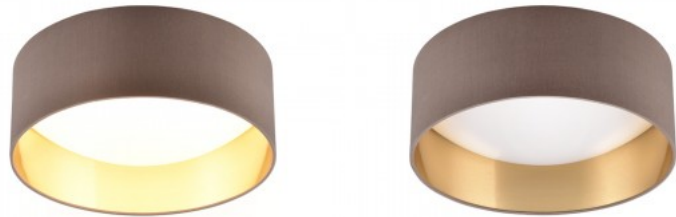

Package weight 800 g

Casing colour taupe

Casing material metal + textile

No. of switches 15000pcs

Work environment indoor use

Warranty 5 years

The cylindrical LOCARNO ceiling light is a well-rounded piece of lighting design. The fabric luminaire radiates pure cosiness and is made for cosy, warm lighting moods. The translucency of the shade creates a cosy ambience and makes the luminaire the centrepiece of your living room or bedroom. The mix of fabric shade in taupe and white plastic cover is absolutely on trend and ensures a harmonious and elegant overall look. In addition, the luminaires feature modern LED technology, which stands for a high quality of light. LED light sources are characterized by a long service life and low heat generation.