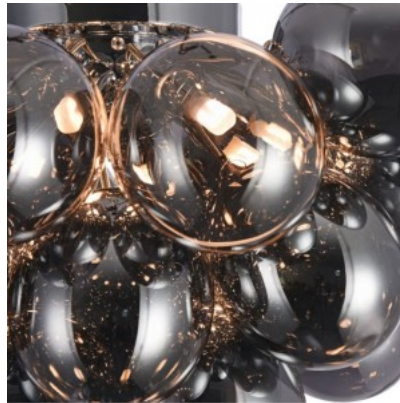

Ceiling lamp Maytoni Balbo 4 X G9 nickel G9 IP20

Product code 21146

Brand Maytoni
Socket G9
Protection class IP20
Diameter 380.0mm
Weight 1.9 kg
Package weight 3.1 kg
Casing colour nickel
Casing material metal + glass
Work environment indoor use
Warranty 2 years