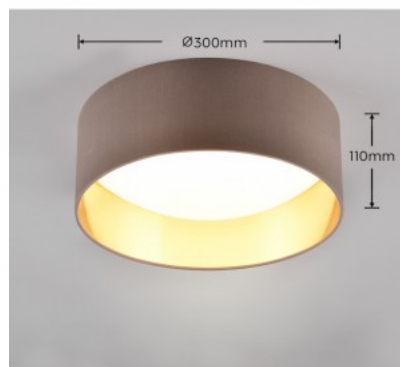

**Product code 22702 switch dimmer
dimnable**

Brand [Trio Lighting](#)

Dimmable switch dimmer

Output 12W

Luminous flux 1600lumens

Luminaire's efficiency lm79 133W

Correlated colour temperature warm
white 3000K

Cri 80

Protection class IP20

Lifespan 30000h

Height 110.0mm

Diameter 300.0mm

Weight 600 g

Package weight 800 g

Casing colour taupe

Casing material metal + textile

No. of switches 15000pcs

Work environment indoor use

Warranty 5 years

The cylindrical LOCARNO ceiling light is a well-rounded piece of lighting design. The fabric luminaire radiates pure cosiness and is made for cosy, warm lighting moods. The translucency of the shade creates a cosy ambience and makes the luminaire the centrepiece of your living room or bedroom. The mix of fabric shade in taupe and white plastic cover is absolutely on trend and ensures a harmonious and elegant overall look. In addition, the luminaires feature modern LED technology, which stands for a high quality of light. LED light sources are characterized by a long service life and low heat generation.