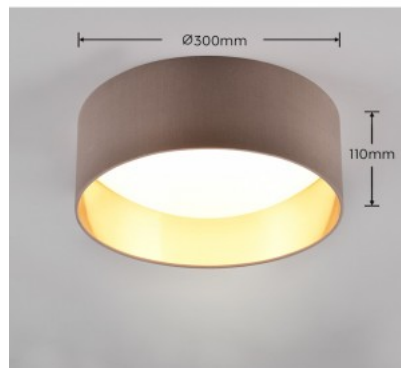

**Product code 22702 switch dimmer
dimmable**

Brand [Trio Lighting](#)

Dimmable switch dimmer

Output 12W

Luminous flux 1600lumens

Luminaire's efficiency lm79 133W

Correlated colour temperature warm
white 3000K

Cri 80

Protection class IP20

Lifespan 30000h

Height 110.0mm

Diameter 300.0mm

Weight 600 g

Package weight 800 g

Casing colour taupe

Casing material metal + textile

No. of switches 15000pcs

Work environment indoor use

Warranty 5 years

The cylindrical LOCARNO ceiling light is a well-rounded piece of lighting design. The fabric luminaire radiates pure cosiness and is made for cosy, warm lighting moods. The translucency of the shade creates a cosy ambience and makes the luminaire the centrepiece of your living room or bedroom. The mix of fabric shade in taupe and white plastic cover is absolutely on trend and ensures a harmonious and elegant overall look. In addition, the luminaires feature modern LED technology, which stands for a high quality of light. LED light sources are characterized by a long service life and low heat generation.

**Dome light Trio Lighting Lunar Dim 230V 22W 2460lm IP20
DIMMABLE 830**