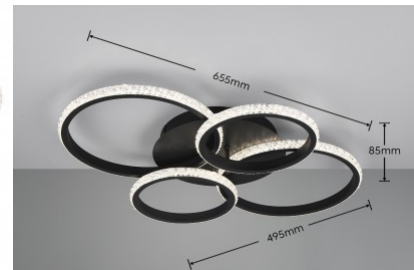

Ceiling lamp Trio Lighting Cires black 27W 3400lm IP20 switch dimmer 4000K pure white

Product code 22211 switch dimmer dimmable

Brand [Trio Lighting](#)

Dimmable switch dimmer

Output 27W

Luminous flux 3400lumens

Luminaire's efficiency lm79 126W

Correlated colour temperature pure white 4000K

Protection class IP20

Height 85.0mm

Width 655.0mm

Length 495.0mm

Weight 1.6 kg

Package weight 2.1 kg

Casing colour black

Casing material metal

Work environment indoor use