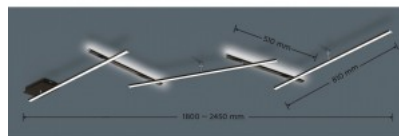

The INDIRA luminaire combines direct and indirect lighting – three light elements direct the light downwards and two upwards. The adjustable elements allow you to change the light direction, and the SWITCH dimming function enables three brightness levels with a standard switch. The luminaire can be mounted on the ceiling or wall, making it ideal for hallways and kitchen areas. The matte black metal and high-quality acrylic ensure a modern look, while LED technology provides a long lifespan and low heat emission.