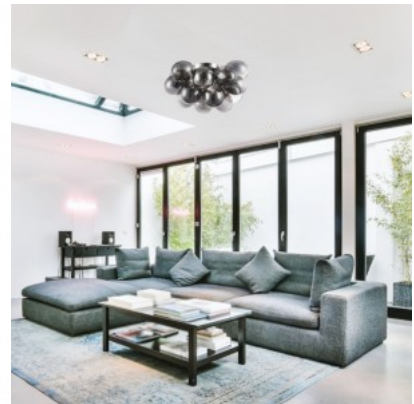

Ceiling lamp Maytoni Balbo 4 X G9 nickel G9 IP20

Product code 21146

Brand Maytoni
Socket G9
Protection class IP20
Diameter 380.0mm
Weight 1.9 kg
Package weight 3.1 kg
Casing colour nickel
Casing material metal + glass
Work environment indoor use
Warranty 2 years