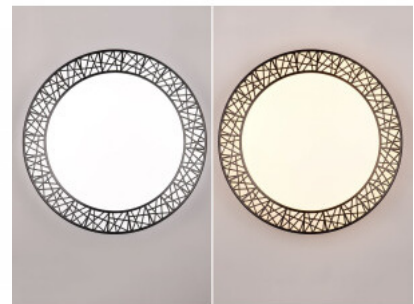

Height 90.0mm

Diameter 480.0mm

Casing colour white / black

Casing material plastic

No. of switches 20000pcs

Work environment indoor use

Warranty 5 years

Cosy lighting and a visual highlight - the CLUSTER series combines both with its glamorous design. Whether mounted above the coffee table in the living room or above the dining table in the kitchen, the ceiling light conjures up fantastic and decorative lighting accents thanks to its unique frame. Various functions such as brightness or light colour can be conveniently adjusted from a distance using the remote control included in the scope of delivery. Alternatively, the integrated SWITCH dimmer allows the brightness to be adjusted in three stages (100%, 50%, 25%) using a conventional light switch. The memory and night light function round off the light perfectly. The black colour scheme attracts everyone's attention and adds variety to your home. In addition, the luminaires feature modern LED technology, which stands for a high quality of light. LED light sources are characterized by a long service life and low heat generation.