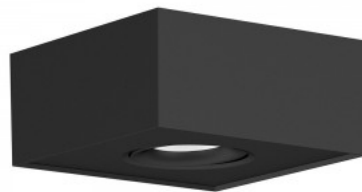

Work environment indoor use

Operation temperature -20 ~ 40°C

Certificates CE, RoHS, SAA

Warranty 5 years

Modern and minimalist lighting for every room! A square ceiling light with dimmable light beam (TRIAC). The direction of the light can be adjusted up to 23 degrees in any direction. Easy installation! Fits well with various design styles due to its minimalist design. LED light is ideal for kitchens, offices, bedrooms, shops, and many other spaces with different purposes. PROLUMEN LED lamps are durable, long-lasting, and environmentally friendly choice!