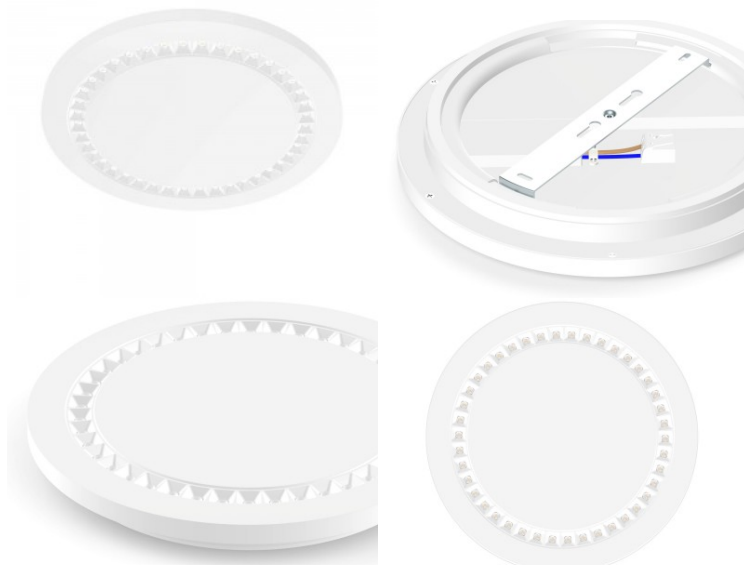

LED ceiling light M5W 120x120 TRIAC white square 230V 5W 350lm CRI80 3000K warm white

Product code 13526 TRIAC dimmable

Price 12,00+VAT

Promotional price 6,00+VAT

Supply voltage 230V
Dimmable TRIAC
Output 5W
Luminous flux 350lumens
Luminaire's efficiency 70W
Correlated colour temperature (cct)
warm white 3000K
Cri 80
Lifespan 35000h
Height 120.0mm
Width 40.0mm
Length 120.0mm
Weight 361g
Casing colour white
Casing material aluminum + plastic
Polishing semimatt
Shape square
Work environment indoor use
Certificates CE

Dome light PROLUMEN AL37 white 230V 25W 2800lm CRI80 100° 3000K warm white

Product code 14710

Brand [PROLUMEN](#)
Supply voltage 230V
Output 25W
Luminous flux 2800lumens
Luminaire's efficiency 112W
Correlated colour temperature (cct)
warm white 3000K
Lens angle 100
Cri 80
Lifespan 50000h
Height 33.0mm
Diameter 400.0mm
Weight 1440g
Casing colour white
Certificates CE, RoHS
Warranty 3 years