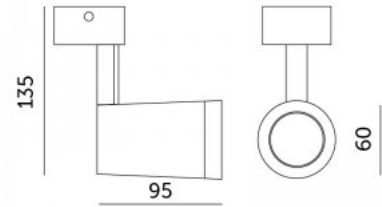

Luminaire NUUK black 230V GU10 IP20

Product code 18034

Supply voltage 230V
Maximum output 35W/1m
Socket GU10
Protection class IP20
In box 20pcs
Casing colour black
Casing material aluminum
Work environment indoor use

Luminaire NUUK white 230V GU10 IP20

Product code 18033

Supply voltage 230V
Maximum output 35W/1m
Socket GU10
Protection class IP20
In box 20pcs
Casing colour white
Casing material aluminum
Work environment indoor use