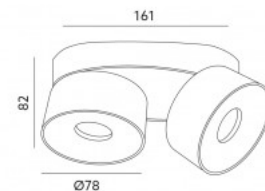

LED downlight LAHTI MINI 2X9W white 230V 18W 1050lm 35° IP20 TRIAC 930

Product code 16427 TRIAC dimmable

Supply voltage 230V
Dimmable TRIAC
Output 18W
Luminous flux 1050lumens
Luminaire's efficiency lm79 58W
Correlated colour temperature warm
white 3000K
Lens angle 35
Source of light [PHILIPS LED](#)
Cri 90
Protection class IP20
Lifespan 30000h
Height 82.0mm
Width 78.0mm
Length 161.0mm
Weight 820g
In box 12pcs
Casing colour white
Casing material aluminum
Work environment indoor use
Certificates CE, RoHS
Warranty 2 years

LAHTI MINI surface-mounted LED luminaire. Modern and elegant, offering minimalist design that fits various interiors. This luminaire, with IP20 protection rating, is an ideal choice for home or office environments, providing warm white light at 3000K. With this LED lamp, you can keep colors true to life in living spaces, making it suitable as the main light source in a room! The lamp body is made of aluminum, in a matte black finish. With proper use, the luminaire is energy-efficient, environmentally friendly, and has a very long lifespan (50,000 hours). Elevate the quality of your everyday lighting and choose a top-notch lighting solution from the LED house product range!