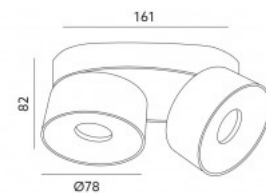

LED downlight LAHTI MINI 2X9W TRIAC black 230V 18W 1050lm 35° IP20 930

Product code 16426 TRIAC dimmable

Supply voltage 230V
 Dimmable TRIAC
 Output 18W
 Luminous flux 1050lumens
 Luminaire's efficiency lm79 58W
 Correlated colour temperature warm white 3000K
 Lens angle 35
 Source of light [PHILIPS LED](#)
 Cri 90
 Protection class IP20
 Lifespan 30000h
 Height 82.0mm
 Width 78.0mm
 Length 161.0mm
 Weight 820g
 In box 12pcs
 Casing colour black
 Casing material aluminum
 Work environment indoor use
 Certificates CE, RoHS
 Warranty 2 years