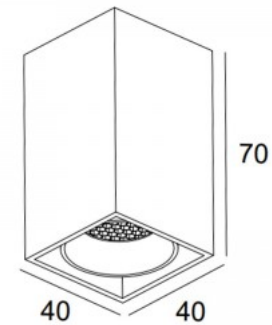

Ceiling light Cube 40x40 white 230V 5W 450lm CRI92 36° IP20

Product code 18079

Supply voltage 230V
Output 5W
Luminous flux 450lumens
Luminaire's efficiency lm79 90W
Lens angle 36
Cri 92
Protection class IP20
Lifespan 40000h
Height 70.0mm
Width 40.0mm
Length 40.0mm
Casing colour white
Casing material aluminum
Warranty 3 years