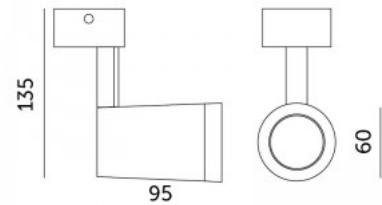

LED downlight PROLUMEN DL115A black 18W 1890lm 90° IP54 940