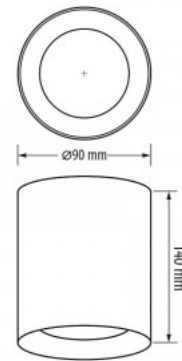

Ceiling light SISYR black round GU10 IP20

Product code 16309

Maximum output 35W/1m
Socket GU10
Protection class IP20
Height 140.0mm
Diameter 90.0mm
In box 20pcs
Casing colour black
Casing material aluminum
Polishing matt
Shape round
Work environment indoor use