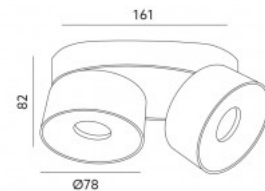

LED downlight LAHTI MINI 2X9W black 230V 18W 1050lm 35° IP20 TRIAC 930

Product code 16426 TRIAC dimmable

Supply voltage 230V
Dimmable TRIAC
Output 18W
Luminous flux 1050lumens
Luminaire's efficiency lm79 58W
Correlated colour temperature warm white 3000K
Lens angle 35
Source of light [PHILIPS LED](#)
Cri 90
Protection class IP20
Lifespan 30000h
Height 82.0mm
Width 78.0mm
Length 161.0mm
Weight 820g
In box 12pcs
Casing colour black
Casing material aluminum
Work environment indoor use
Certificates CE, RoHS
Warranty 2 years

LAHTI MINI surface-mounted LED luminaire. Modern and elegant, offering minimalist design that fits various interiors. This luminaire, with IP20 protection rating, is an ideal choice for home or office environments, providing warm white light at 3000K. With this LED lamp, you can keep colors true to life in living spaces, making it suitable as the main light source in a room! The lamp body is made of aluminum, in a matte black finish. The 18W LAHTI MINI is also dimmable (TRIAC). With proper use, the luminaire is energy-efficient, environmentally friendly, and has a very long lifespan (50,000 hours). Elevate the quality of your everyday lighting and choose a top-notch lighting solution from the LED house product range!