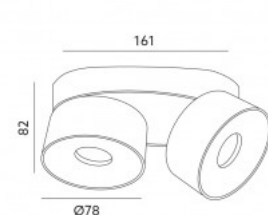

LED downlight LAHTI MINI 2X9W TRIAC white 230V 18W 1050lm CRI90 35° IP20 3000K warm white

Product code 16427 TRIAC dimmable

Price 98,56+VAT

Supply voltage 230V
Dimmable TRIAC
Output 18W
Luminous flux 1050lumens
Luminaire's efficiency 58W
Correlated colour temperature (cct)
warm white 3000K
Lens angle 35
Source of light [PHILIPS LED](#)
Cri 90
Protection class IP20
Lifespan 30000h
Height 82.0mm
Width 78.0mm
Length 161.0mm
Weight 820g
In box 12pcs
Casing colour white
Casing material aluminum
Work environment indoor use
Certificates CE, RoHS
Warranty 2 years

ART
LIGHT