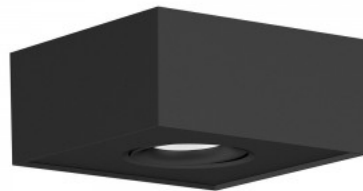

LED ceiling light PROLUMEN DL259 black 230V 8W 700lm CRI90 36° IP20 3000K warm white

Product code 15783 TRIAC dimmable

Price 33,53+VAT

Brand [PROLUMEN](#)

Supply voltage 230V

Dimmable TRIAC

Output 8W

Luminous flux 700lumens

Luminaire's efficiency 88W

Correlated colour temperature (cct)

warm white 3000K

Lens angle 36

Cri 90

Sdcm - macadam ellipses 6

Protection class IP20

Lifespan 50000h

Height 60.0mm

Width 135.0mm

Length 135.0mm

Weight 580g

Package weight 630g

In package 1pc

In box 24pcs

Casing colour black

Casing material metal + plastic

Polishing matt

Work environment indoor use

Operation temperature -20 ~ 40°C

Certificates CE, RoHS, SAA

Warranty 3 years