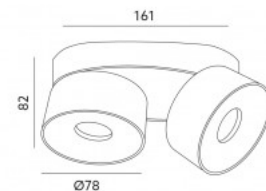

LED downlight LAHTI MINI 2X9W TRIAC white 230V 18W 1050lm 35° IP20 930

Product code 16427 TRIAC dimmable

Supply voltage 230V
Dimmable TRIAC
Output 18W
Luminous flux 1050lumens
Luminaire's efficiency lm79 58W
Correlated colour temperature warm white 3000K
Lens angle 35
Source of light [PHILIPS LED](#)
Cri 90
Protection class IP20
Lifespan 30000h
Height 82.0mm
Width 78.0mm
Length 161.0mm
Weight 820g
In box 12pcs
Casing colour white
Casing material aluminum
Work environment indoor use
Certificates CE, RoHS
Warranty 2 years

LAHTI MINI surface-mounted LED luminaire. Modern and elegant, offering minimalist design that fits various interiors. This luminaire, with IP20 protection rating, is an ideal choice for home or office environments, providing warm white light at 3000K. With this LED lamp, you can keep colors true to life in living spaces, making it suitable as the main light source in a room! The lamp body is made of aluminum, in a matte black finish. With proper use, the luminaire is energy-efficient, environmentally friendly, and has a very long lifespan (50,000 hours). Elevate the quality of your everyday lighting and choose a top-notch lighting solution from the LED house product range!