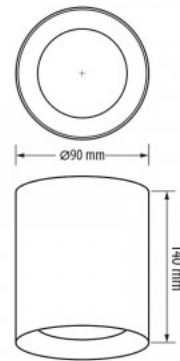

LED ceiling light SISYR black round GU10 IP20

Product code 16309

Maximum output 35W/1m
Socket GU10
Protection class IP20
Height 140.0mm
Diameter 90.0mm
In box 20pcs
Casing colour black
Casing material aluminum
Polishing matt
Shape round
Work environment indoor use