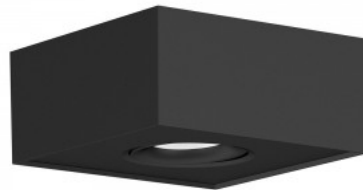

Work environment indoor use

Operation temperature -20 ~ 40°C

Certificates CE, RoHS, SAA

Warranty 5 years

Modern and minimalist lighting for every room! A square ceiling light with dimmable light beam (TRIAC). The direction of the light can be adjusted up to 23 degrees in any direction. Easy installation! Fits well with various design styles due to its minimalist design. LED light is ideal for kitchens, offices, bedrooms, shops, and many other spaces with different purposes. PROLUMEN LED lamps are durable, long-lasting, and environmentally friendly choice!