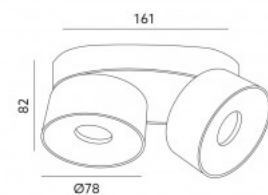

Height 82.0mm

Width 78.0mm

Length 161.0mm

Weight 820g

In box 12pcs

Casing colour black

Casing material aluminum

Work environment indoor use

Certificates CE, RoHS

Warranty 2 years

ART
LIGHT

LED downlight LAHTI MINI 2X9W TRIAC white 230V 18W 1050lm CRI90 35° IP20 3000K warm white

Product code 16427 TRIAC dimmable

Price 98,56+VAT

Supply voltage 230V
Dimmable TRIAC
Output 18W
Luminous flux 1050lumens
Luminaire's efficiency 58W
Correlated colour temperature (cct)
warm white 3000K
Lens angle 35
Source of light [PHILIPS LED](#)
Cri 90
Protection class IP20
Lifespan 30000h
Height 82.0mm
Width 78.0mm
Length 161.0mm
Weight 820g
In box 12pcs
Casing colour white
Casing material aluminum
Work environment indoor use
Certificates CE, RoHS
Warranty 2 years