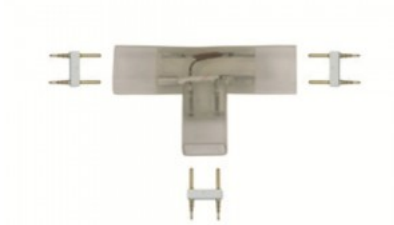

LED strip accessory Profile Neon Flex 1m

Product code 17308

Height 14.5mm
Width 7.6mm
Length 1000.0mm

Cable REVAL BULB Connection cable, 10cm, female

Product code 17495

Brand [REVAL BULB](#)
Length 100.0mm

Connection cable, 10cm, female

Cable REVAL BULB Connection cable, 10cm, male

Product code 17492

Brand [REVAL BULB](#)
Length 100.0mm

Connection cable, 10cm, male

LED strip accessory REVAL BULB Connector , T shape

Product code 17487

Brand [REVAL BULB](#)

Connector for connecting three LED strips.

LED strip accessory REVAL BULB Connector for LED strip

Product code 17486

Brand [REVAL BULB](#)

Connector for connecting two LED strips.