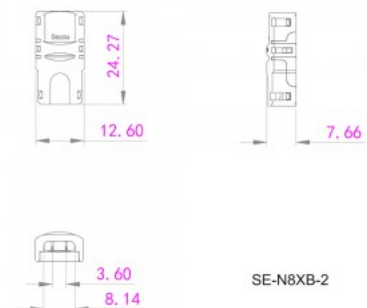

Product code 17910

Supply voltage 12-24V
Rated current 5000mA
Height 7.7mm
Width 12.6mm
Length 24.7mm
Casing material plastic

Connection clip for connecting two LED strips.

LED strip accessory connector for 2835 LED stripe