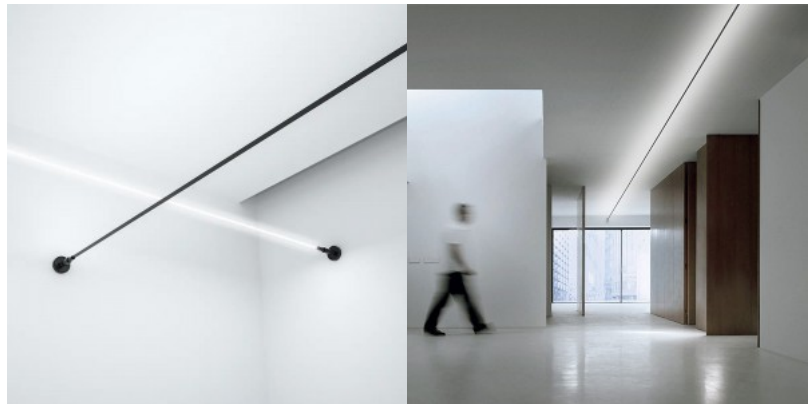

Skyline Base Holder set black IP20

Product code 16880

Protection class IP20
Casing colour black
Warranty 3 years

Skyline steel band m black IP20

Product code 16881

Protection class IP20
Width 16.0mm
Casing colour black
Warranty 3 years