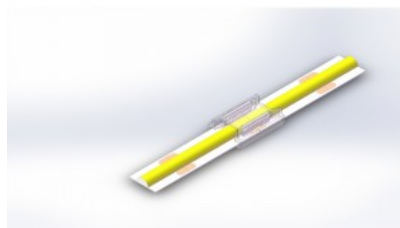

LED strip extension clamp Strip-to-strip connector for 10 mm IP20

Product code 18074

Rated current 5000mA
Protection class IP20
Height 3.7mm
Width 9.8mm
Length 13.5mm
Casing material plastic