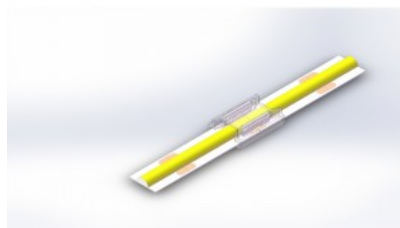

LED strip extension clamp Strip-to-strip connector for 10 mm IP20

Product code 18074

Rated current 5000mA
Protection class IP20
Height 3.7mm
Width 9.8mm
Length 13.5mm
Casing material plastic

LED strip extension clamp T connector for 8mm 2 pin cable 12-24V IP20