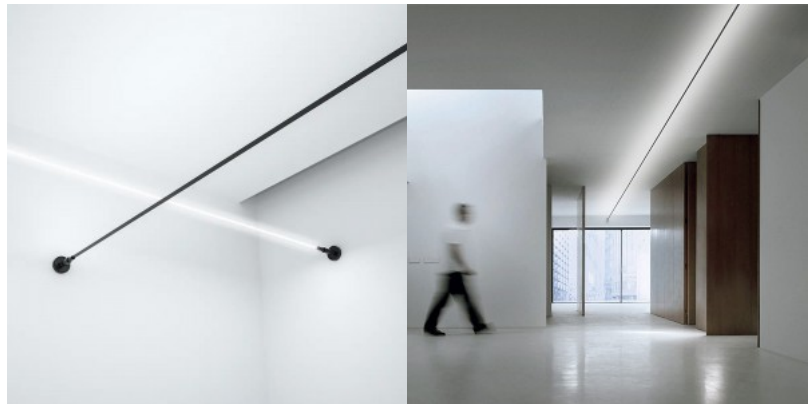

Skyline steel band m black IP20

Product code 16881

Protection class IP20
Width 16.0mm
Casing colour black
Warranty 3 years