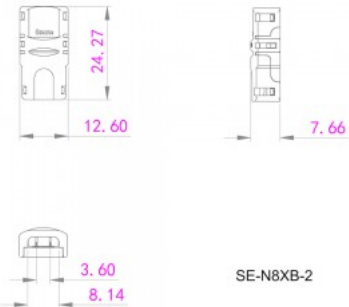

Product code 17911

Supply voltage 12-24V
Rated current 5000mA
Height 7.6mm
Width 12.6mm
Length 24.3mm
Casing material plastic

Connection clip for connecting two
LED strips.

LED strip wire connection clamp 8mm LED strip corner connection clip 12-24V