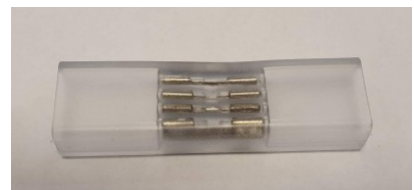

Power cable 230V converter for LED stripe. 230V IP20

Product code 13461

Price 3,00+VAT

Supply voltage 230V

Protection class IP20

LED strip accessory connector for 2835 LED stripe

Product code 13462

Price 1,50+VAT

LED strip accessory connector for 2835 RGB LED stripe

Product code 15307

Price 1,30+VAT

End cup for 230V LED stripe.

Product code 13948

Price 0,33+VAT

End cup for 230V LED stripe.

Product code 13463

Price 0,33+VAT

Power cable for connecting RGB LED stripe 15cm

Product code 15242

Price 2,00+VAT

Power cable for connecting single color LED stripe 15cm

Product code 13464

Price 2,00+VAT

Connector fork for 230V LED stripe

Suspension cord REVAL BULB h=2m with PC clip

Product code 16561

Price 6,12+VAT

Brand [REVAL BULB](#)

Length 2000.0mm