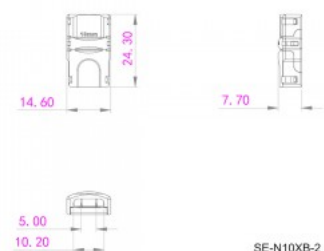

LED strip wire connection clamp 10mm 2 Pin 12-24V

Product code 17913

Supply voltage 12-24V
Rated current 5000mA
Casing material plastic

Connection clip for connecting two LED strips.