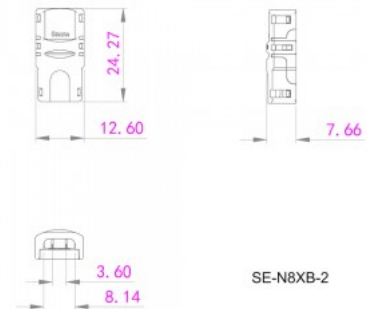

Product code 17911

Supply voltage 12-24V
Rated current 5000mA
Height 7.6mm
Width 12.6mm
Length 24.3mm
Casing material plastic

Connection clip for connecting two
LED strips.

LED strip wire connection clamp 8mm LED strip corner connection clip 12-24V