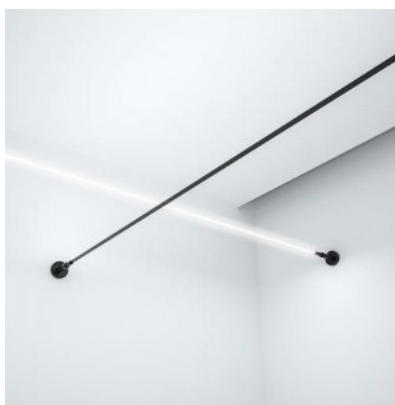

Skyline steel band m black IP20

Product code 16881

Protection class IP20
Width 16.0mm
Casing colour black
Warranty 3 years