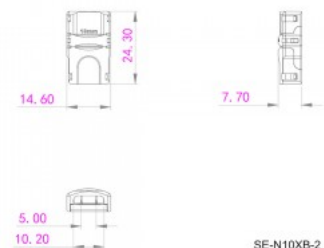

LED strip extension clamp 10mm 2 Pin 12-24V

Product code 17912

Supply voltage 12-24V
Rated current 5000mA
Height 7.7mm
Width 14.6mm
Length 24.3mm
Casing material plastic

Connection clip for connecting two LED strips.