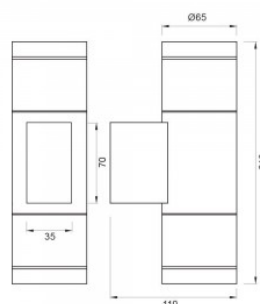

Facade luminaire BERGAMO Double 2X black 230V GU10 IP65

Product code 17990

Supply voltage 230V
Socket GU10
Protection class IP65
In package 1pc
Casing colour black
Casing material aluminum
Work environment indoor / outdoor use
Warranty 1 years