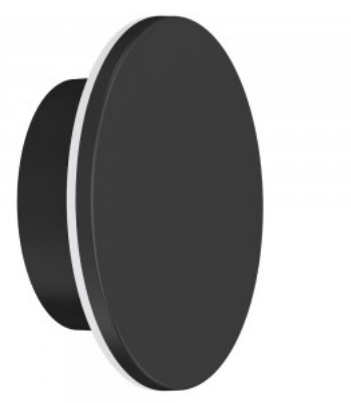

Facade luminaire PROLUMEN WL105 black 230V 8W 550lm 90° IP65 940

Product code 16866 TRIAC dimmable

Brand [PROLUMEN](#)
Supply voltage 230V
Power factor 0.90
Dimmable TRIAC
Output 8W
Luminous flux 550lumens
Luminaire's efficiency lm79 69W
Correlated colour temperature pure white 4000K
Lens angle 90
Cri 90
Sdcm - macadam ellipses 6
Protection class IP65
Lifespan 50000h
Height 50.0mm
Diameter 160.0mm
Package weight 611g
In package 1pc
In box 18pcs
Casing colour black
Casing material aluminum + plastic
Impact resistance IK06
Work environment outdoor use
Operation temperature -20 ~ 45°C
Certificates CE, RoHS
Warranty 5 years

An impressive facade light, with beams of light illuminating both sides. A square-shaped wall light is well-suited for illuminating the walls of private houses with mood lighting in the garden. Improve the quality of light in your everyday life and choose a top-notch lighting solution from [the LED house product range!](#)