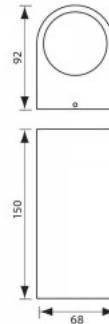

Facade luminaire PORTO/R two sockets white 230V GU10 IP44

Product code 16849

Supply voltage 230V
Maximum output 70W/1m
Socket GU10
Protection class IP44
Height 150.0mm
Width 68.0mm
Length 92.0mm
In package 1pc
Casing colour white
Casing material aluminum
Work environment indoor / outdoor
use
Certificates CE, RoHS
Warranty 1 years