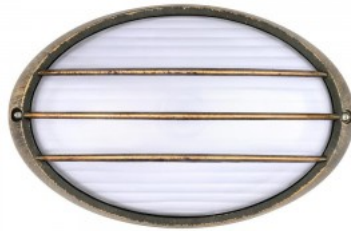

Facade luminaire PETRA 2 antique brass 230V IP44

Product code 17987

Supply voltage 230V
Protection class IP44
In package 1pc
Casing colour antique brass
Casing material aluminum
Work environment indoor / outdoor
use