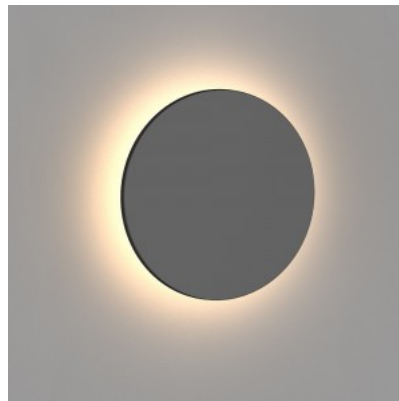

Facade luminaire PROLUMEN WL105 black 230V 8W 550lm 90° IP65 TRIAC 940

Product code 16866 TRIAC dimmable

Brand [PROLUMEN](#)

Supply voltage 230V

Power factor 0.90

Dimmable TRIAC

Output 8W

Maximum output 8W/1m

Luminous flux 550lumens

Luminaire's efficiency lm79 69W

Correlated colour temperature pure white 4000K

Lens angle 90

Cri 90

Sdcm - macadam ellipses 6

Protection class IP65

Lifespan 50000h

Height 50.0mm

Diameter 160.0mm

Package weight 611g

In package 1pc

In box 18pcs

Casing colour black

Casing material aluminum + plastic

Impact resistance IK06

Work environment outdoor use

Operation temperature -20 ~ 45°C

Certificates CE, RoHS

Warranty 5 years

An impressive facade light, with beams of light illuminating both sides. A square-shaped wall light is well-suited for illuminating the walls of private houses with mood lighting in the garden. Improve the quality of light in your everyday life and choose a top-notch lighting solution from [the LED house product range!](#)