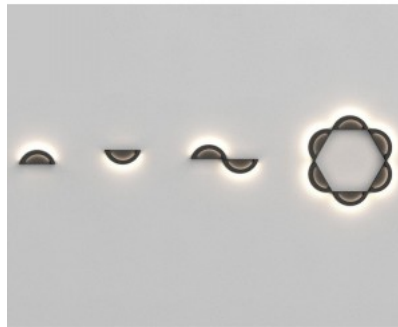

Product code 17381

Brand [PROLUMEN](#)

Supply voltage 230V

Power factor 0.90

Output 10W

Maximum output 10W/1m

Luminous flux 530lumens

Luminaire's efficiency lm79 53W

Correlated colour temperature warm white 3000K

Lens angle 50

Cri 90

Sdcm - macadam ellipses 6

Protection class IP65

Lifespan 50000h

Height 78.0mm

Width 81.0mm

Length 204.0mm

Weight 5020g

In package 1pc

In box 24pcs

Casing colour black

Casing material aluminum + plastic

Work environment outdoor use

Operation temperature -20 ~ 45°C

Certificates CE

Warranty 5 years

LED wall light with optical structure, allowing your creativity to soar! The luminaire can be installed as an individual wall light to create a charming ambiance or in groups to form various shapes. The light fixture adds warm white (3000K) illumination to the room, and the high CRI ensures the naturalness of colors in illuminated areas. With proper use, the luminaire is energy-efficient, environmentally friendly, and has a very long lifespan (50,000 hours). Illuminate your world with LED House professionals - [check out our project portfolio here!](#)