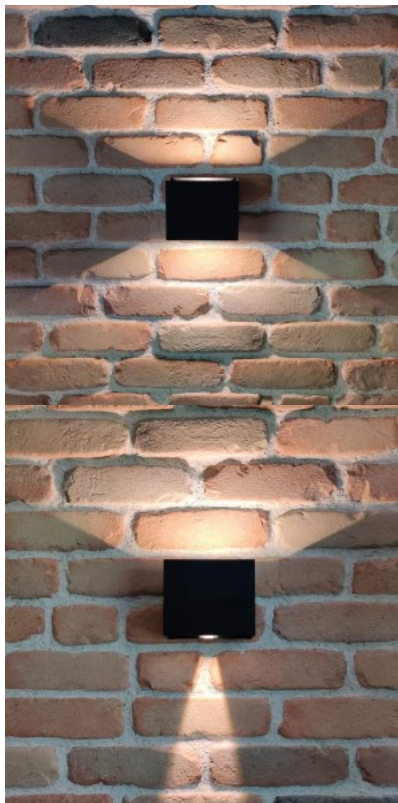

Facade luminaire PROLUMEN WL20 black 230V 10W 800lm 110° IP65 930

Product code 15501

Brand [PROLUMEN](#)

Supply voltage 230V

Power factor 0.90

Output 10W

Luminous flux 800lumens

Luminaire's efficiency lm79 80W

Correlated colour temperature warm white 3000K

Lens angle 110°

Cri 90

Sdcm - macadam ellipses 6

Protection class IP65

Lifespan 50000h

Height 100.0mm

Width 96.8mm

Length 120.0mm

In package 1pc

In box 18pcs

Casing colour black

Casing material aluminum

Polishing matt

Impact resistance IK05

Work environment outdoor use

Certificates CE

Warranty 5 years

A facade luminaire with adjustable light angles and dual-sided light beams. Sleek and functional LED luminaire suitable for parks, hotels, corridors, and residential building facades. Improve the quality of light in your everyday life and choose a top-notch lighting solution from [the LED house product range!](#)