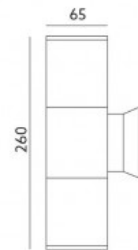

LED wall light QUAZAR 3 graphite 230V GU10 IP44

Product code 15409

Price 27,20+VAT

Supply voltage 230V
Socket GU10
Protection class IP44
Height 260.0mm
Width 65.0mm
In package 1pc
In box 10pcs
Casing colour graphite
Casing material aluminum
Polishing semigloss
Work environment indoor / outdoor
use
Certificates CE