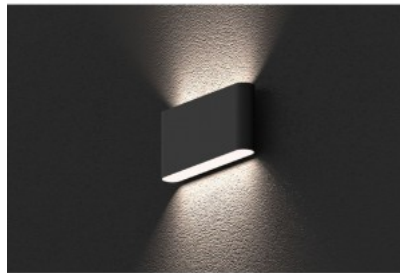

Facade luminaire PROLUMEN WL75 Up-Down black 230V 10W 954lm CRI90 29x77° IP65 3000K, 4000K, 5700K WW/DW/CW

Product code 17378

Brand [PROLUMEN](#)

Supply voltage 230V

Power factor 0.90

Output 10W

Luminous flux 954lumens

Luminaire's efficiency lm79 95W

Correlated colour temperature

WW/DW/CW 3000K, 4000K, 5700K

Lens angle 29x77

Cri 90

Sdcm - macadam ellipses 6

Protection class IP65

Lifespan 50000h

Height 90.0mm

Width 30.5mm

Length 175.0mm

Weight 570g

In package 1pc

In box 18pcs

Casing colour black

Casing material aluminum

Impact resistance IK08

Work environment outdoor use

Operation temperature -20 ~ 45°C

Certificates CE

Warranty 5 years

Minimalistic LED wall light with light spreading on both sides. Ideal decoration for both indoor corridors and outdoor walls. IP65 protection class ensures that the light is protected against fine dust and splashes. With proper use, the luminaire is energy-efficient, environmentally friendly, and has a very long lifespan (50,000 hours). Illuminate your world with LED House professionals - [check out our project portfolio here!](#)