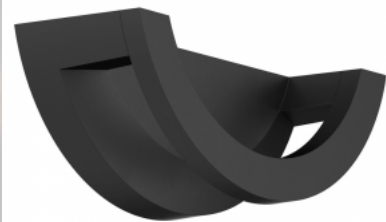

Product code 17381

Brand [PROLUMEN](#)

Supply voltage 230V

Power factor 0.90

Output 10W

Maximum output 10W/1m

Luminous flux 530lumens

Luminaire's efficiency lm79 53W

Correlated colour temperature warm white 3000K

Lens angle 50

Cri 90

Sdcm - macadam ellipses 6

Protection class IP65

Lifespan 50000h

Height 78.0mm

Width 81.0mm

Length 204.0mm

Weight 5020g

In package 1pc

In box 24pcs

Casing colour black

Casing material aluminum + plastic

Work environment outdoor use

Operation temperature -20 ~ 45°C

Certificates CE

Warranty 5 years

LED wall light with optical structure, allowing your creativity to soar! The luminaire can be installed as an individual wall light to create a charming ambiance or in groups to form various shapes. The light fixture adds warm white (3000K) illumination to the room, and the high CRI ensures the naturalness of colors in illuminated areas. With proper use, the luminaire is energy-efficient, environmentally friendly, and has a very long lifespan (50,000 hours). Illuminate your world with LED House professionals - [check out our project portfolio here!](#)