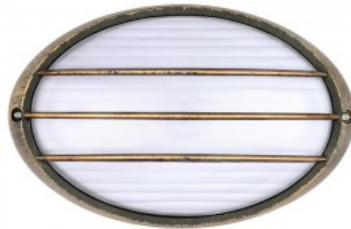

Facade luminaire PETRA 2 antique brass 230V IP44

Product code 17987

Supply voltage 230V
Protection class IP44
In package 1pc
Casing colour antique brass
Casing material aluminum
Work environment indoor / outdoor
use