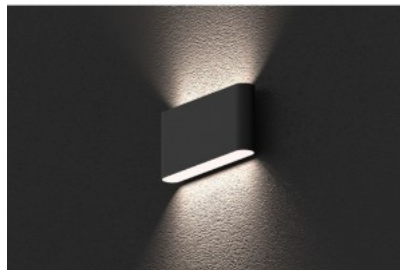

Facade luminaire PROLUMEN WL75 Up-Down black 230V 10W 926lm CRI90 29x77° IP65 3000K, 4000K, 5700K 3CCT

Product code 17378

Brand [PROLUMEN](#)
Supply voltage 230V
Power factor 0.90
Output 10W
Maximum output 10W/1m
Luminous flux 926lumens
Luminaire's efficiency lm79 93W
Correlated colour temperature 3CCT
3000K, 4000K, 5700K
Lens angle 29x77
Cri 90
Sdcm - macadam ellipses 6
Protection class IP65
Lifespan 50000h
Height 90.0mm
Width 30.5mm
Length 175.0mm
Weight 570g
In package 1pc
In box 18pcs
Casing colour black
Casing material aluminum
Impact resistance IK08
Work environment outdoor use
Operation temperature -20 ~ 45°C
Certificates CE
Warranty 5 years

Minimalistic LED wall light with light spreading on both sides. Ideal decoration for both indoor corridors and outdoor walls. IP65 protection class ensures that the light is protected against fine dust and splashes. With proper use, the luminaire is energy-efficient, environmentally friendly, and has a very long lifespan (50,000 hours). Illuminate your world with LED House professionals - [check out our project portfolio here!](#)