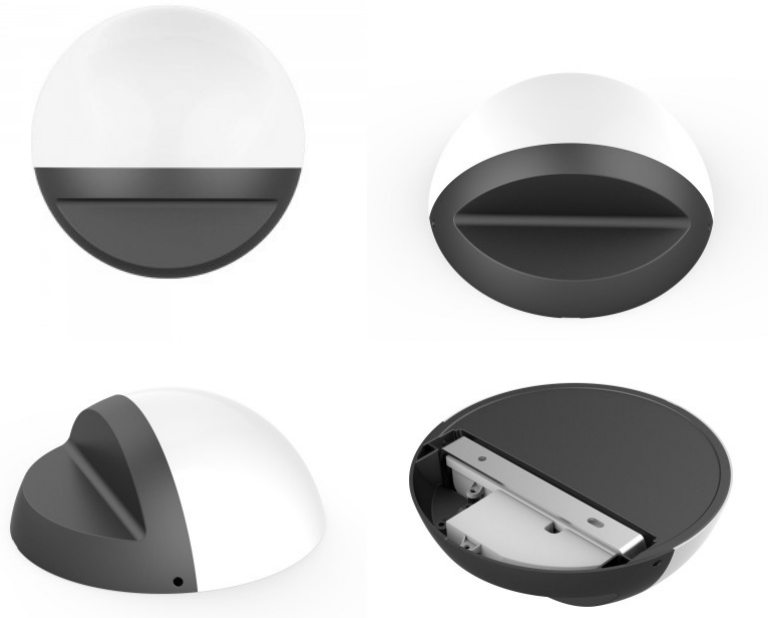

Height 65.5mm

Diameter 159.0mm

In box 36pcs

Casing colour black

Operation temperature -20 ~ 45°C

Certificates CE, RoHS

Warranty 3 years

LED wall light PROLUMEN WL06B black 230V 12W 1100lm CRI80 60° IP54 3000K warm white