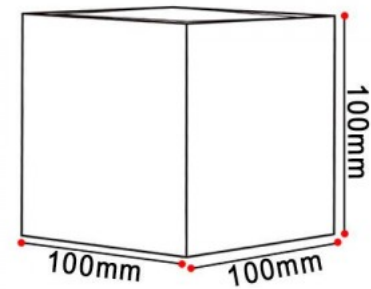

### Product code 15037

Supply voltage 230V  
 Output 12W  
 Luminous flux 840lumens  
 Luminaire's efficiency lm79 70W  
 Correlated colour temperature warm white 3000K  
 Cri 80  
 Protection class IP65  
 Lifespan 25000h  
 Height 100.0mm  
 Width 100.0mm  
 Weight 500g  
 Casing colour black  
 Casing material aluminum  
 Polishing matt  
 Work environment outdoor use  
 Certificates CE, RoHS

### Product code 15182

Supply voltage 230V  
 Output 7W  
 Luminous flux 560lumens  
 Luminaire's efficiency lm79 80W  
 Correlated colour temperature warm white 3000K  
 Cri 80  
 Protection class IP44  
 Lifespan 25000h  
 Height 80.0mm  
 Width 100.0mm  
 Length 200.0mm  
 In package 1pc  
 Casing colour white  
 Casing material aluminum  
 Work environment outdoor use  
 Certificates CE, RoHS