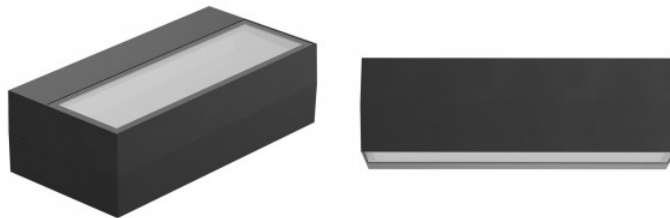

Facade luminaire PROLUMEN WL88 up-down light (TRIAC) black 230V 15W 1050lm CRI90 60x115x40° IP65 3000K, 4000K, 5700K WW/DW/CW

Product code 17376 TRIAC dimmable

Brand [PROLUMEN](#)
Supply voltage 230V
Power factor 0.90
Dimmable TRIAC
Output 15W
Luminous flux 1050lumens
Luminaire's efficiency lm79 70W
Correlated colour temperature
WW/DW/CW 3000K, 4000K, 5700K
Lens angle 60x115x40
Cri 90
Sdcm - macadam ellipses 6
Protection class IP65
Lifespan 50000h
Height 60.0mm
Width 100.0mm
Length 300.0mm
Weight 710g
In package 1pc
In box 12pcs
Casing colour black
Casing material aluminum
Work environment outdoor use
Operation temperature -20 ~ 45°C
Certificates CE, RoHS
Warranty 5 years

Modern wall light with light beam on both sides. The protection class of the luminaire is determined as IP65, which means it is protected against fine dust and splashes. In addition, the materials of the housing are chosen and prepared to ensure a long lifespan, even in outdoor conditions. The light temperature of the luminaire can be adjusted according to personal preferences. Options include 3000K (warm white), 4000K (daylight), and 5700K (cool white). WL88 is equipped with TRIAC technology, allowing the light to be dimmed and brightened. Additionally, this wall light has a colour rendering index (CRI) of 90, ensuring that the colours under the light remain natural and true. With proper use, the luminaire is energy-efficient, environmentally friendly, and has a very long lifespan (50,000 hours). Illuminate your world with LED House professionals - [check out our project portfolio here!](#)