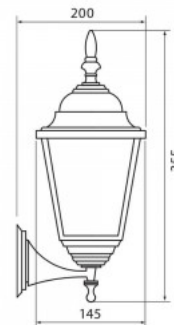

Facade luminaire RIGA WU antique brass 230V E27 IP44

Product code 15730

Supply voltage 230V
Socket E27
Protection class IP44
Height 355.0mm
Width 145.0mm
Length 200.0mm
Casing colour antique brass
Casing material aluminum
Work environment indoor / outdoor
use
Certificates CE, RoHS