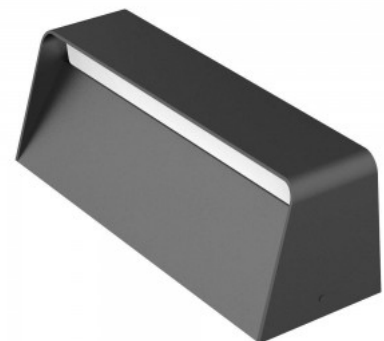

LED wall light PROLUMEN WL16 Up-Down switchable black 230V 18W 900lm CRI80 90° IP54 3000K warm white

Product code 16671 TRIAC dimmable

Price 48,00+VAT

Brand [PROLUMEN](#)

Supply voltage 230V

Dimmable TRIAC

Output 18W

Luminous flux 900lumens

Luminaire's efficiency 50W

Correlated colour temperature (cct)

warm white 3000K

Lens angle 90

Cri 80

Sdcm - macadam ellipses 6

Protection class IP54

Lifespan 50000h

Height 92.0mm

Width 100.0mm

Length 300.0mm

Package weight 1400g

In box 12pcs

Casing colour black

Casing material aluminum

Impact resistance IK08

Work environment indoor / outdoor
use

Operation temperature -20 ~ 45°C

Certificates CE

Warranty 3 years