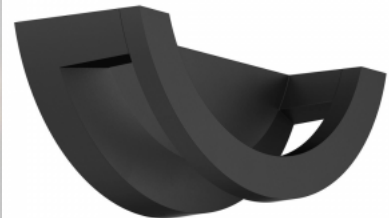

Facade luminaire PROLUMEN WL46 black 230V 10W 530lm 50° IP65 930

Product code 17381

Brand [PROLUMEN](#)
 Supply voltage 230V
 Power factor 0.90
 Output 10W
 Luminous flux 530lumens
 Luminaire's efficiency lm79 53W
 Correlated colour temperature warm white 3000K
 Lens angle 50
 Cri 90
 Sdcm - macadam ellipses 6
 Protection class IP65
 Lifespan 50000h
 Height 78.0mm
 Width 81.0mm
 Length 204.0mm
 Weight 5020g
 In package 1pc
 In box 24pcs
 Casing colour black
 Casing material aluminum + plastic
 Work environment outdoor use
 Operation temperature -20 ~ 45°C
 Certificates CE
 Warranty 5 years