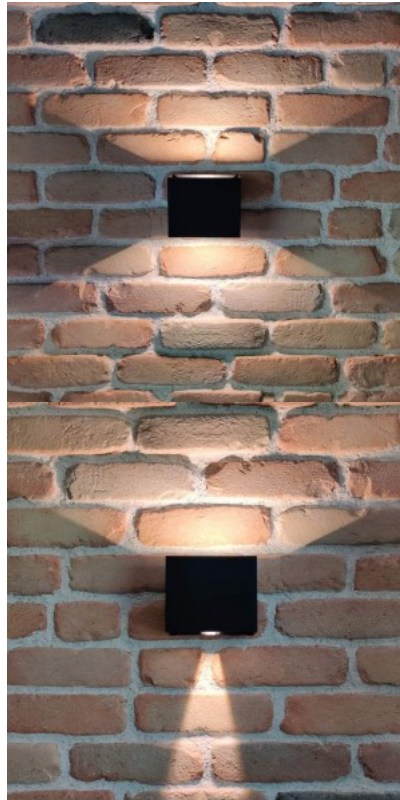

LED wall light PROLUMEN WL20 black 230V 10W 800lm CRI80 110° IP65 3000K warm white

Product code 15501

Price 30,62+VAT

Brand [PROLUMEN](#)

Supply voltage 230V

Output 10W

Luminous flux 800lumens

Luminaire's efficiency 80W

Correlated colour temperature (cct)
warm white 3000K

Lens angle 110

Cri 80

Sdcm - macadam ellipses 6

Protection class IP65

Lifespan 50000h

Height 100.0mm

Width 96.8mm

Length 120.0mm

In box 18pcs

Casing colour black

Casing material aluminum

Polishing matt

Impact resistance IK05

Work environment outdoor use

Certificates CE

Warranty 3 years