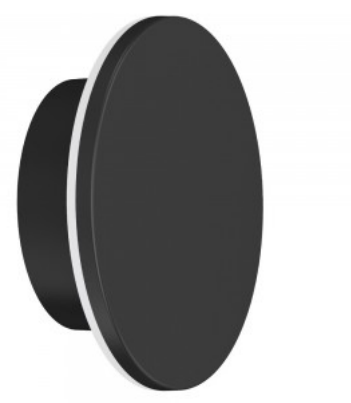

Facade luminaire PROLUMEN WL105 black 230V 8W 500lm 90° IP65 830

Product code 16794 TRIAC dimmable

Brand [PROLUMEN](#)
Supply voltage 230V
Power factor 0.90
Dimmable TRIAC
Output 8W
Luminous flux 500lumens
Luminaire's efficiency lm79 63W
Correlated colour temperature warm white 3000K
Lens angle 90
Cri 80
Sdcm - macadam ellipses 6
Protection class IP65
Lifespan 50000h
Height 50.0mm
Diameter 160.0mm
Package weight 611g
In package 1pc
In box 18pcs
Casing colour black
Casing material aluminum + plastic
Impact resistance IK06
Work environment outdoor use
Operation temperature -20 ~ 45°C
Certificates CE, RoHS
Warranty 5 years

An impressive facade light, with beams of light illuminating both sides. A square-shaped wall light is well-suited for illuminating the walls of private houses with mood lighting in the garden. Improve the quality of light in your everyday life and choose a top-notch lighting solution from [the LED house product range!](#)