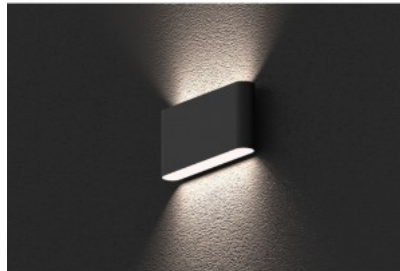

Facade luminaire PROLUMEN WL75 Up-Down black 230V 10W 756lm CRI90 120° IP65 3000K, 4000K, 5700K 3CCT

Product code 17379

Brand [PROLUMEN](#)

Supply voltage 230V

Power factor 0.90

Output 10W

Maximum output 10W/1m

Luminous flux 756lumens

Luminaire's efficiency lm79 76W

Correlated colour temperature 3CCT

3000K, 4000K, 5700K

Lens angle 120

Cri 90

Sdcm - macadam ellipses 6

Protection class IP65

Lifespan 50000h

Height 104.0mm

Width 30.5mm

Length 175.0mm

Weight 570g

In package 1pc

In box 18pcs

Casing colour black

Casing material aluminum

Impact resistance IK08

Work environment outdoor use

Operation temperature -20 ~ 45°C

Certificates CE

Warranty 5 years

Minimalistic LED wall light with light spreading on both sides. Ideal decoration for both indoor corridors and outdoor walls. IP65 protection class ensures that the light is protected against fine dust and splashes. With proper use, the luminaire is energy-efficient, environmentally friendly, and has a very long lifespan (50,000 hours). Illuminate your world with LED House professionals - [check out our project portfolio here!](#)