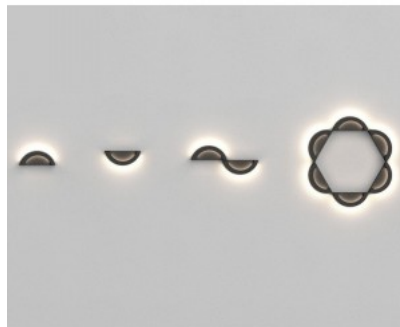

Facade luminaire PROLUMEN WL46 black 230V 10W 530lm 50° IP65 930

Product code 17381

Brand [PROLUMEN](#)
Supply voltage 230V
Power factor 0.90
Output 10W
Luminous flux 530lumens
Luminaire's efficiency lm79 53W
Correlated colour temperature warm white 3000K
Lens angle 50
Cri 90
Sdcm - macadam ellipses 6
Protection class IP65
Lifespan 50000h
Height 78.0mm
Width 81.0mm
Length 204.0mm
Weight 5020g
In package 1pc
In box 24pcs
Casing colour black
Casing material aluminum + plastic
Work environment outdoor use
Operation temperature -20 ~ 45°C
Certificates CE
Warranty 5 years

LED wall light with optical structure, allowing your creativity to soar! The luminaire can be installed as an individual wall light to create a charming ambiance or in groups to form various shapes. The light fixture adds warm white (3000K) illumination to the room, and the high CRI ensures the naturalness of colors in illuminated areas. With proper use, the luminaire is energy-efficient, environmentally friendly, and has a very long lifespan (50,000 hours). Illuminate your world with LED House professionals - [check out our project portfolio here!](#)