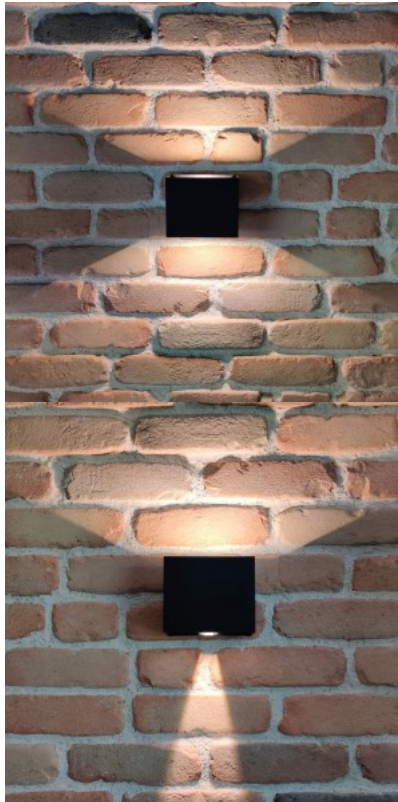

Facade luminaire PROLUMEN WL20 black 230V 10W 800lm 110° IP65 930

Product code 15501

Brand [PROLUMEN](#)
Supply voltage 230V
Power factor 0.90
Output 10W
Luminous flux 800lumens
Luminaire's efficiency lm79 80W
Correlated colour temperature warm white 3000K
Lens angle 110°
Cri 90
Sdcm - macadam ellipses 6
Protection class IP65
Lifespan 50000h
Height 100.0mm
Width 96.8mm
Length 120.0mm
In package 1pc
In box 18pcs
Casing colour black
Casing material aluminum
Polishing matt
Impact resistance IK05
Work environment outdoor use
Certificates CE
Warranty 5 years

A facade luminaire with adjustable light angles and dual-sided light beams. Sleek and functional LED luminaire suitable for parks, hotels, corridors, and residential building facades. Improve the quality of light in your everyday life and choose a top-notch lighting solution from [the LED house product range!](#)