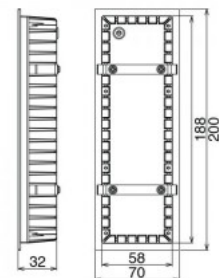

LED wall light PROLUMEN WL02 white 230V 3W 175lm CRI80 60° IP54 3000K warm white

Product code 15134

Price 30,16+VAT

Brand [PROLUMEN](#)
Supply voltage 230V
Output 3W
Luminous flux 175lumens
Luminaire's efficiency 58W
Correlated colour temperature (cct)
warm white 3000K
Lens angle 60
Cri 80
Sdcm - macadam ellipses 6
Protection class IP54
Lifespan 50000h
Height 32.0mm
Width 70.0mm
Length 200.0mm
In package 1pc
In box 24pcs
Casing colour white
Work environment outdoor use
Operation temperature -20 ~ 45°C
Certificates CE, RoHS
Warranty 3 years