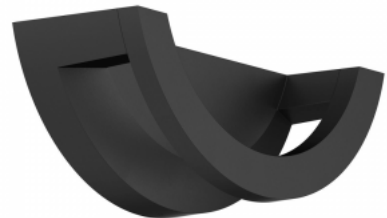

Facade luminaire PROLUMEN WL46 black 230V 10W 530lm 50° IP65 930

Product code 17381

Brand [PROLUMEN](#)
Supply voltage 230V
Power factor 0.90
Output 10W
Luminous flux 530lumens
Luminaire's efficiency lm79 53W
Correlated colour temperature warm white 3000K
Lens angle 50
Cri 90
Sdcm - macadam ellipses 6
Protection class IP65
Lifespan 50000h
Height 78.0mm
Width 81.0mm
Length 204.0mm
Weight 5020g
In package 1pc
In box 24pcs
Casing colour black
Casing material aluminum + plastic
Work environment outdoor use
Operation temperature -20 ~ 45°C
Certificates CE
Warranty 5 years

LED wall light with optical structure, allowing your creativity to soar! The luminaire can be installed as an individual wall light to create a charming ambiance or in groups to form various shapes. The light fixture adds warm white (3000K) illumination to the room, and the high CRI ensures the naturalness of colors in illuminated areas. With proper use, the luminaire is energy-efficient, environmentally friendly, and has a very long lifespan (50,000 hours). Illuminate your world with LED House professionals - [check out our project portfolio here!](#)