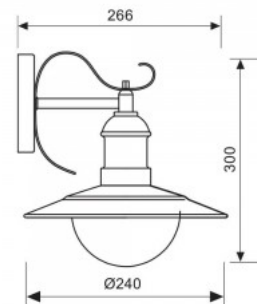

Facade luminaire RIVIERA black 230V E27 IP44

Product code 17992

Supply voltage 230V
Socket E27
Protection class IP44
In package 1pc
Casing colour black
Casing material aluminum
Work environment indoor / outdoor
use
Warranty 1 years