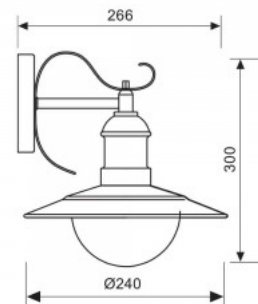

Facade luminaire RIVIERA white 230V E27 IP44

Product code 17991

Supply voltage 230V
Socket E27
Protection class IP44
In package 1pc
Casing colour white
Casing material aluminum
Work environment indoor / outdoor
use
Warranty 1 years