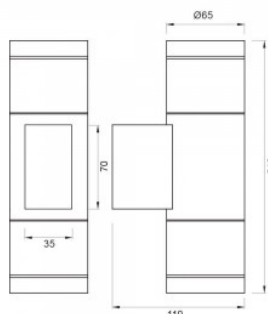

Facade luminaire BERGAMO black 230V GU10 IP65

Product code 17990

Supply voltage 230V
Socket GU10
Protection class IP65
In package 1pc
Casing colour black
Casing material aluminum
Work environment indoor / outdoor use
Warranty 1 years