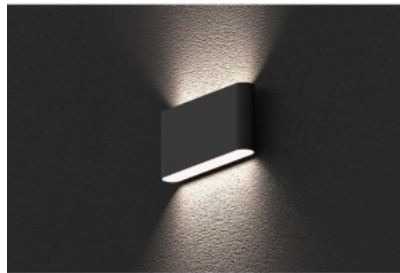

Facade luminaire PROLUMEN WL75 Up-Down black 230V 10W 756lm CRI90 120° IP65 3000K, 4000K, 5700K WW/DW/CW

Product code 17379

Brand [PROLUMEN](#)
Supply voltage 230V
Power factor 0.90
Output 10W
Luminous flux 756lumens
Luminaire's efficiency lm79 76W
Correlated colour temperature
WW/DW/CW 3000K, 4000K, 5700K
Lens angle 120
Cri 90
Sdcm - macadam ellipses 6
Protection class IP65
Lifespan 50000h
Height 104.0mm
Width 30.5mm
Length 175.0mm
Weight 570g
In package 1pc
In box 18pcs
Casing colour black
Casing material aluminum
Impact resistance IK08
Work environment outdoor use
Operation temperature -20 ~ 45°C
Certificates CE
Warranty 5 years

Minimalistic LED wall light with light spreading on both sides. Ideal decoration for both indoor corridors and outdoor walls. IP65 protection class ensures that the light is protected against fine dust and splashes. With proper use, the luminaire is energy-efficient, environmentally friendly, and has a very long lifespan (50,000 hours). Illuminate your world with LED House professionals - [check out our project portfolio here!](#)