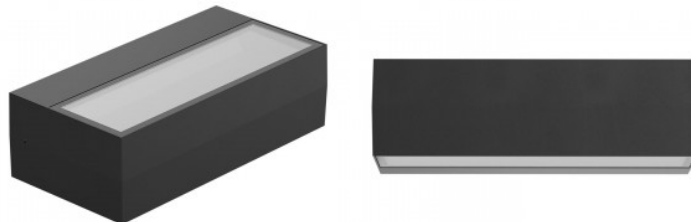

In box 12pcs

Casing colour black

Casing material aluminum

Work environment outdoor use

Operation temperature -20 ~ 45°C

Certificates CE, RoHS

Warranty 5 years

Modern wall light with light beam on both sides. The protection class of the luminaire is determined as IP65, which means it is protected against fine dust and splashes. In addition, the materials of the housing are chosen and prepared to ensure a long lifespan, even in outdoor conditions. The light temperature of the luminaire can be adjusted according to personal preferences. Options include 3000K (warm white), 4000K (daylight), and 5700K (cool white). WL88 is equipped with TRIAC technology, allowing the light to be dimmed and brightened. Additionally, this wall light has a colour rendering index (CRI) of 90, ensuring that the colours under the light remain natural and true. With proper use, the luminaire is energy-efficient, environmentally friendly, and has a very long lifespan (50,000 hours). Illuminate your world with LED House professionals - [check out our project portfolio here!](#)