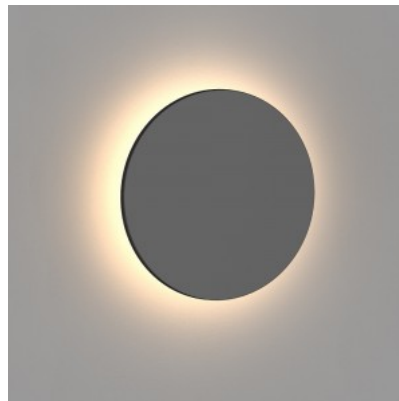

Facade luminaire PROLUMEN WL105 black 230V 8W 500lm 90° IP65 TRIAC 830

Product code 16794 TRIAC dimmable

Brand [PROLUMEN](#)
Supply voltage 230V
Power factor 0.90
Dimmable TRIAC
Output 8W
Maximum output 8W/1m
Luminous flux 500lumens
Luminaire's efficiency lm79 63W
Correlated colour temperature warm
white 3000K
Lens angle 90
Cri 80
Sdcm - macadam ellipses 6
Protection class IP65
Lifespan 50000h
Height 50.0mm
Diameter 160.0mm
Package weight 611g
In package 1pc
In box 18pcs
Casing colour black
Casing material aluminum + plastic
Impact resistance IK06
Work environment outdoor use
Operation temperature -20 ~ 45°C
Certificates CE, RoHS
Warranty 5 years

An impressive facade light, with beams of light illuminating both sides. A square-shaped wall light is well-suited for illuminating the walls of private houses with mood lighting in the garden. Improve the quality of light in your everyday life and choose a top-notch lighting solution from [the LED house product range!](#)