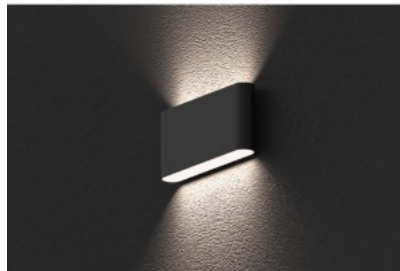

Facade luminaire PROLUMEN WL75 Up-Down black 230V 10W 954lm CRI90 29x77° IP65 3000K, 4000K, 5700K WW/DW/CW

Product code 17378

Brand [PROLUMEN](#)

Supply voltage 230V

Power factor 0.90

Output 10W

Luminous flux 954lumens

Luminaire's efficiency lm79 95W

Correlated colour temperature

WW/DW/CW 3000K, 4000K, 5700K

Lens angle 29x77

Cri 90

Sdcm - macadam ellipses 6

Protection class IP65

Lifespan 50000h

Height 90.0mm

Width 30.5mm

Length 175.0mm

Weight 570g

In package 1pc

In box 18pcs

Casing colour black

Casing material aluminum

Impact resistance IK08

Work environment outdoor use

Operation temperature -20 ~ 45°C

Certificates CE

Warranty 5 years

Minimalistic LED wall light with light spreading on both sides. Ideal decoration for both indoor corridors and outdoor walls. IP65 protection class ensures that the light is protected against fine dust and splashes. With proper use, the luminaire is energy-efficient, environmentally friendly, and has a very long lifespan (50,000 hours). Illuminate your world with LED House professionals - [check out our project portfolio here!](#)