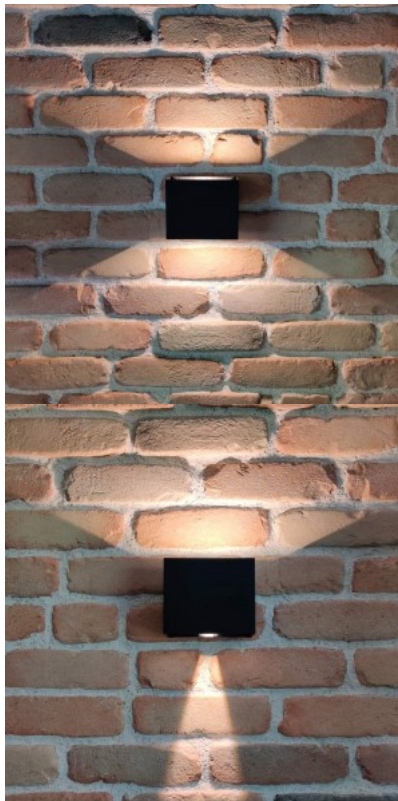

Facade luminaire PROLUMEN WL20 black 230V 10W 800lm 110° IP65 930

Product code 15501

Brand [PROLUMEN](#)
Supply voltage 230V
Power factor 0.90
Output 10W
Maximum output 10W/1m
Luminous flux 800lumens
Luminaire's efficiency lm79 80W
Correlated colour temperature warm white 3000K
Lens angle 110
Cri 90
Sdcm - macadam ellipses 6
Protection class IP65
Lifespan 50000h
Height 100.0mm
Width 96.8mm
Length 120.0mm
In package 1pc
In box 18pcs
Casing colour black
Casing material aluminum
Polishing matt
Impact resistance IK05
Work environment outdoor use
Certificates CE
Warranty 5 years

A facade luminaire with adjustable light angles and dual-sided light beams. Sleek and functional LED luminaire suitable for parks, hotels, corridors, and residential building facades. Improve the quality of light in your everyday life and choose a top-notch lighting solution from [the LED house product range!](#)