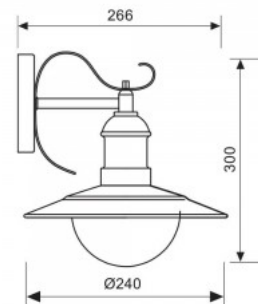

Facade luminaire RIVIERA black 230V E27 IP44

Product code 17992

Supply voltage 230V
Socket E27
Protection class IP44
In package 1pc
Casing colour black
Casing material aluminum
Work environment indoor / outdoor
use
Warranty 1 years