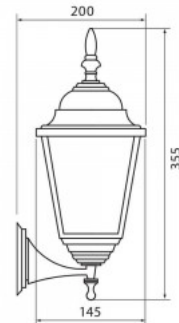

Facade luminaire RIGA WU antique brass 230V E27 IP44

Product code 15730

Supply voltage 230V
Socket E27
Protection class IP44
Height 355.0mm
Width 145.0mm
Length 200.0mm
Casing colour antique brass
Casing material aluminum
Work environment indoor / outdoor
use
Certificates CE, RoHS