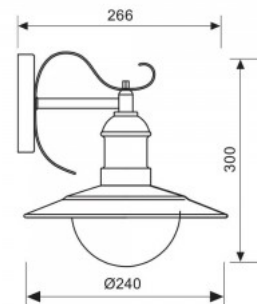

Facade luminaire RIVIERA white 230V E27 IP44

Product code 17991

Supply voltage 230V
Socket E27
Protection class IP44
In package 1pc
Casing colour white
Casing material aluminum
Work environment indoor / outdoor
use
Warranty 1 years