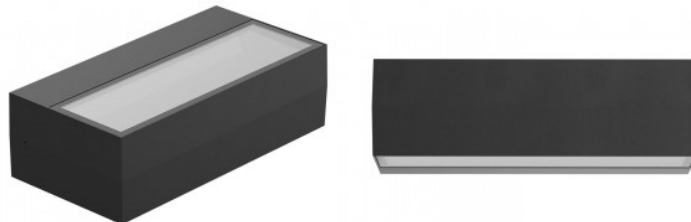

Facade luminaire PROLUMEN WL88 up-down light black 230V 15W 1050lm CRI90 IP65 TRIAC 3000K, 4000K, 5700K 3CCT

Product code 17376 TRIAC dimmable

Brand [PROLUMEN](#)
Supply voltage 230V
Power factor 0.90
Dimmable TRIAC
Output 15W
Maximum output 15W/1m
Luminous flux 1050lumens
Luminaire's efficiency lm79 70W
Correlated colour temperature 3CCT
3000K, 4000K, 5700K
Cri 90
Sdcm - macadam ellipses 6
Protection class IP65
Lifespan 50000h
Height 60.0mm
Width 100.0mm
Length 300.0mm
Weight 710g
In package 1pc
In box 12pcs
Casing colour black
Casing material aluminum
Work environment outdoor use
Operation temperature -20 ~ 45°C
Certificates CE, RoHS
Warranty 5 years

Modern wall light with light beam on both sides. The protection class of the luminaire is determined as IP65, which means it is protected against fine dust and splashes. In addition, the materials of the housing are chosen and prepared to ensure a long lifespan, even in outdoor conditions. The light temperature of the luminaire can be adjusted according to personal preferences. Options include 3000K (warm white), 4000K (daylight), and 5700K (cool white). WL88 is equipped with TRIAC technology, allowing the light to be dimmed and brightened. Additionally, this wall light has a colour rendering index (CRI) of 90, ensuring that the colours under the light remain natural and true. With proper use, the luminaire is energy-efficient, environmentally friendly, and has a very long lifespan (50,000 hours). Illuminate your world with LED House professionals - [check out our project portfolio here!](#)