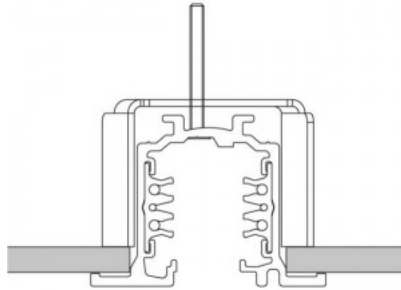

Power track POWERGEAR 3F 3m PRO-R430-B black 230V

Product code 16236

Brand [POWERGEAR](#)
Supply voltage 230V
Length 3000.0mm
Casing colour black