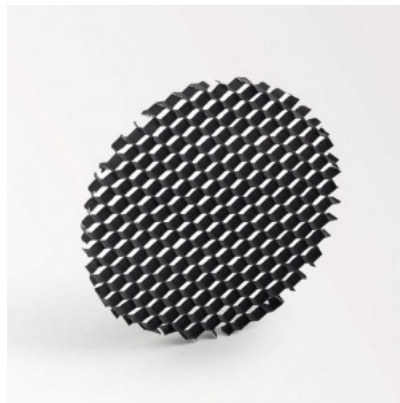

Power track 482-B black

Product code 15096

Height 85.0mm
Width 68.0mm
Length 205.0mm
Casing colour black
Casing material plastic
Work environment indoor use

Honeycomb filter Bakewell

Product code 17858

Casing material aluminium

Power track POWERGEAR 3F T Connector Recessed Cover white 230V

Product code 22236

Brand [POWERGEAR](#)
Supply voltage 230V
In package 18pcs
In box 30pcs
Casing colour white
Certificates CE

Power track POWERGEAR 3F 2m PRO-0420-B black 230V

Product code 14857

Brand [POWERGEAR](#)
Supply voltage 230V
Length 2000.0mm
In box 6pcs
Casing colour black

Power track POWERGEAR 3F 2m PRO-0420-W white 230V

Product code 14872

Brand [POWERGEAR](#)
Supply voltage 230V
Length 2000.0mm
Weight 1.85 kg
Package weight 100 g
In box 6pcs
Casing colour white

Power track POWERGEAR 3F 3m 3-Circuits Track PRO-0430-B black 230V

Product code 14871

Brand [POWERGEAR](#)
Supply voltage 230V
Length 3000.0mm
In package 1pc
In box 6pcs
Casing colour black

Power track POWERGEAR 3F 3m 3-Circuits Track PRO-0430-W white 230V