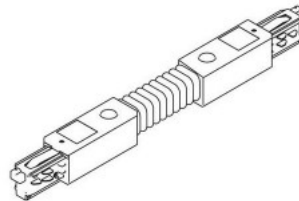

Power track POWERGEAR 3F flex PRO-0439-B black 230V

Product code 14858

Brand [POWERGEAR](#)
Supply voltage 230V
In package 14pcs
Casing colour black