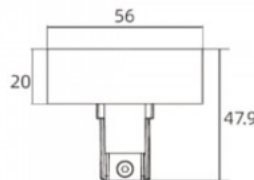

End cap POWERGEAR 3F recessed end cap black

Product code 17654

Brand [POWERGEAR](#)
Width 20.0mm
Length 56.0mm
In package 1pc
In box 24pcs
Casing colour black