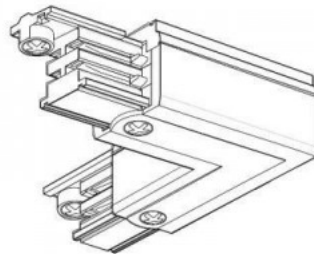

Power track POWERGEAR 3F L Connector PRO-0435 L-B left black 230V

Product code 15421

Brand [POWERGEAR](#)
Supply voltage 230V
In package 18pcs
In box 108pcs
Casing colour black
Certificates CE