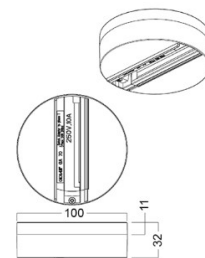

Power track POWERGEAR FIX-POINT GA 70 white 230V IP20

Product code 14388

Brand [POWERGEAR](#)
Supply voltage 230V
Protection class IP20
Height 32.0mm
Diameter 100.0mm
In box 50pcs
Casing colour white
Casing material plastic
Work environment indoor use
Certificates CE,RoHS