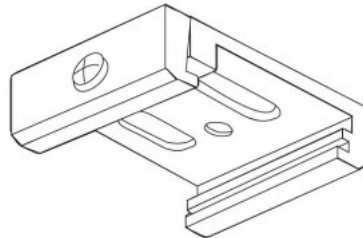

Power track POWERGEAR 3F Mounting Clamp PRO-04SK-B black

Product code 14862

Brand [POWERGEAR](#)
In package 30pcs
In box 600pcs
Casing colour black