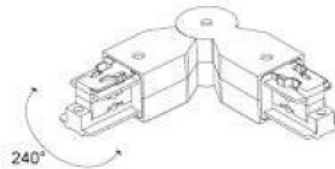

Power track POWERGEAR 3F L adjustable corner PRO-M435-B black 230V

Product code 15045

Brand [POWERGEAR](#)
Supply voltage 230V
In package 15pcs
Casing colour black
Certificates CE