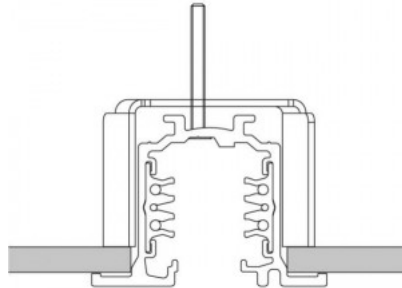

Power track POWERGEAR 3F 2m PRO-R420-W white 230V

Product code 15200

Brand [POWERGEAR](#)
Supply voltage 230V
Casing colour white