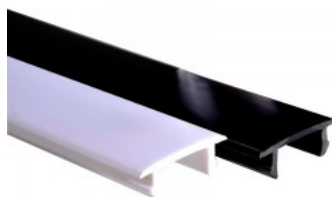

Power track POWERGEAR PVC Cover PRO-CS04300 3m white

Product code 16761

Brand [POWERGEAR](#)
Length 3000.0mm
In package 1pc
In box 150pcs
Casing colour white