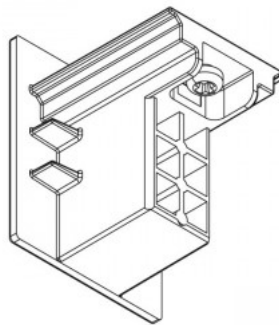

Power track POWERGEAR 3F End Cap PRO-0432-B black

Product code 14861

Brand [POWERGEAR](#)
In package 40pcs
In box 300pcs
Casing colour black

Power track POWERGEAR 3F End Cap PRO-0432-S gray

Product code 22758

Brand [POWERGEAR](#)
Weight 10 g
Package weight 33 g
In package 15pcs
Casing colour gray
Certificates CE