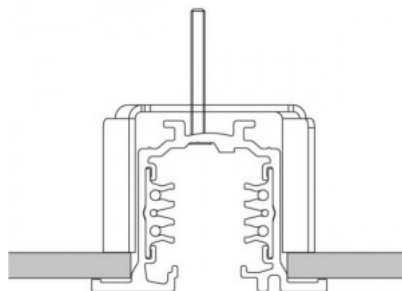

Power track POWERGEAR 3F 2m PRO-0420-B black 230V

Product code 14857

Brand [POWERGEAR](#)
Supply voltage 230V
Length 2000.0mm
In box 6pcs
Casing colour black

Power track POWERGEAR 3F 2m PRO-0420-W white 230V

Product code 14872

Brand [POWERGEAR](#)
Supply voltage 230V
Length 2000.0mm
Weight 1.85 kg
Package weight 100 g
In box 6pcs
Casing colour white

Power track POWERGEAR 3F 2m PRO-R420-B black 230V

Product code 16237

Brand [POWERGEAR](#)
Supply voltage 230V
Casing colour black