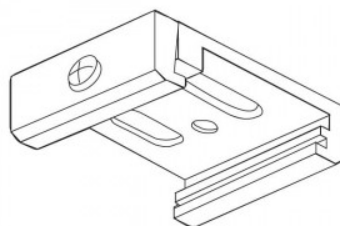

Power track POWERGEAR 3F Mounting Clamp PRO-04SK-B black

Product code 14862

Brand [POWERGEAR](#)
In package 30pcs
In box 600pcs
Casing colour black