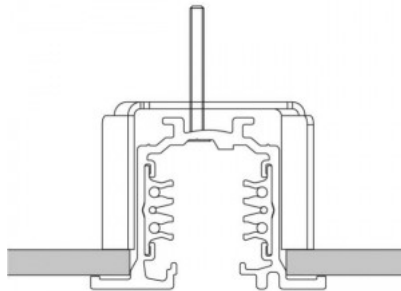

Power track POWERGEAR 3F 3m PRO-R430-W white 230V

Product code 15201

Brand [POWERGEAR](#)
Supply voltage 230V
Length 3000.0mm
Casing colour white

Power track POWERGEAR 3F Adapter PRO-0440 black 230V

Product code 14877

Brand [POWERGEAR](#)
Supply voltage 230V
Casing colour black