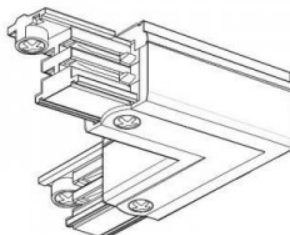

Power track POWERGEAR 3F L Connector PRO-0435R-B right black 230V

Product code 15422

Brand [POWERGEAR](#)
Supply voltage 230V
In package 18pcs
In box 108pcs
Casing colour black
Certificates CE