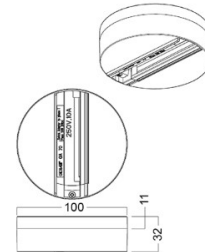

Power track POWERGEAR FIX-POINT GA 70 black 230V IP20

Product code 14576

Brand [POWERGEAR](#)
Supply voltage 230V
Protection class IP20
Height 32.0mm
Diameter 100.0mm
Casing colour black
Casing material plastic
Work environment indoor use
Certificates CE,RoHS