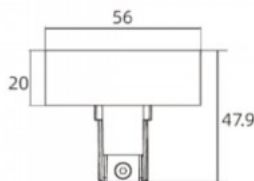

Power track POWERGEAR 3F recessed end cap white

Product code 22235

Brand [POWERGEAR](#)
In package 40pcs
In box 300pcs
Casing colour white