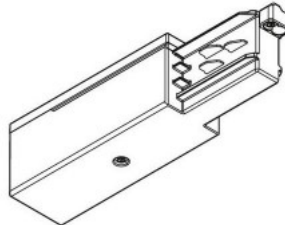

Power track POWERGEAR 3F Connector Right PRO-0431R-B black 230V

Product code 14969

Brand [POWERGEAR](#)
Supply voltage 230V
In package 1pc
In box 12pcs
Casing colour black
Certificates CE