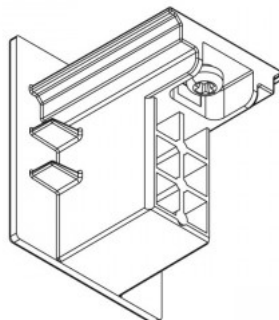

Power track POWERGEAR 3F Coupler PRO-0433-W white 230V

Product code 14863

Brand [POWERGEAR](#)
Supply voltage 230V
Weight 27 g
Package weight 34 g
In box 10pcs
Casing colour white
Certificates CE

Power track POWERGEAR 3F End Cap PRO-0432-B black

Product code 14861

Brand [POWERGEAR](#)
In package 40pcs
In box 300pcs
Casing colour black

Power track POWERGEAR 3F End Cap PRO-0432-S gray

Product code 22758

Brand [POWERGEAR](#)
Weight 10 g
Package weight 33 g
In package 15pcs
Casing colour gray
Certificates CE