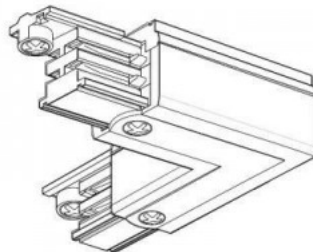

Power track POWERGEAR 3F L Connector PRO-0435 R-W right white 230V

Product code 15550

Brand [POWERGEAR](#)
Supply voltage 230V
In package 18pcs
In box 108pcs
Casing colour white
Certificates CE