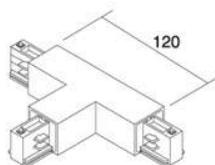

Power track POWERGEAR 3F Twisted T Connector PRO-M436R-B right black 230V

Product code 15357

Brand [POWERGEAR](#)
Supply voltage 230V
Casing colour black

Right or left corner for PowerGear track Color either black or white.