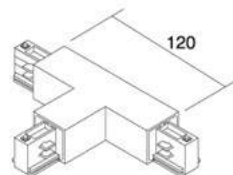

Power track POWERGEAR 3F Twisted Connector T PRO-0436L1-B black 230V

Product code 16685

Brand [POWERGEAR](#)

Supply voltage 230V

Casing colour black

Right or left corner for PowerGear track Color either black or white.