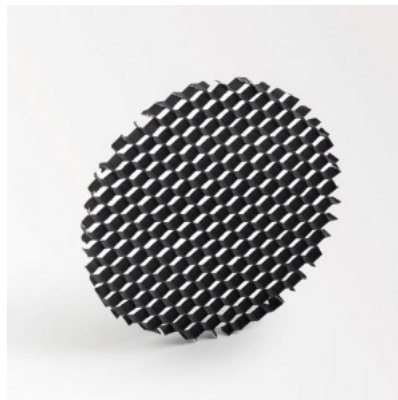

Power track 482-B black

Product code 15096

Height 85.0mm
Width 68.0mm
Length 205.0mm
Casing colour black
Casing material plastic
Work environment indoor use

Honeycomb filter Bakewell

Product code 17858

Casing material aluminium

Power track POWERGEAR 3F T Connector Recessed Cover white 230V

Product code 22236

Brand [POWERGEAR](#)
Supply voltage 230V
In package 18pcs
In box 30pcs
Casing colour white
Certificates CE

Power track POWERGEAR 3F 2m PRO-0420-B black 230V

Product code 14857

Brand [POWERGEAR](#)
Supply voltage 230V
Length 2000.0mm
In box 6pcs
Casing colour black

Power track POWERGEAR 3F 2m PRO-0420-W white 230V

Product code 14872

Brand [POWERGEAR](#)
Supply voltage 230V
Length 2000.0mm
Weight 1.85 kg
Package weight 100 g
In box 6pcs
Casing colour white

Power track POWERGEAR 3F 3m 3-Circuits Track PRO-0430-B black 230V

Product code 14871

Brand [POWERGEAR](#)
Supply voltage 230V
Length 3000.0mm
In package 1pc
In box 6pcs
Casing colour black

Power track POWERGEAR 3F 3m 3-Circuits Track PRO-0430-W white 230V