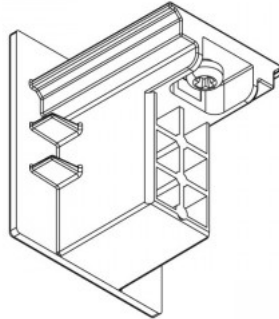

Power track POWERGEAR 3F End Cap PRO-0432-W white

Product code 14866

Brand [POWERGEAR](#)
Weight 10 g
Package weight 33 g
In package 15pcs
Casing colour white
Certificates CE