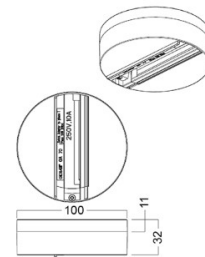

Power track POWERGEAR FIX-POINT GA 70 white 230V IP20

Product code 14388

Brand [POWERGEAR](#)
Supply voltage 230V
Protection class IP20
Height 32.0mm
Diameter 100.0mm
In box 50pcs
Casing colour white
Casing material plastic
Work environment indoor use
Certificates CE,RoHS