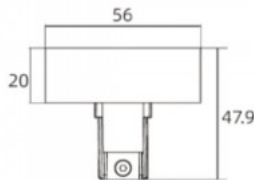

End cap POWERGEAR 3F recessed end cap black

Product code 17654

Brand [POWERGEAR](#)
Width 20.0mm
Length 56.0mm
In package 1pc
In box 24pcs
Casing colour black