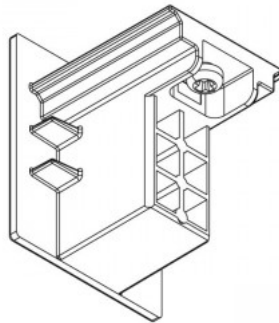

Power track POWERGEAR 3F End Cap PRO-0432-B black

Product code 14861

Brand [POWERGEAR](#)
In package 40pcs
In box 300pcs
Casing colour black

Power track POWERGEAR 3F End Cap PRO-0432-S gray

Product code 22758

Brand [POWERGEAR](#)
Weight 10 g
Package weight 33 g
In package 15pcs
Casing colour gray
Certificates CE