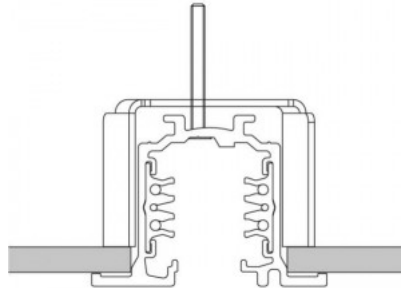

Power track POWERGEAR 3F 2m PRO-R420-W white 230V

Product code 15200

Brand [POWERGEAR](#)
Supply voltage 230V
Casing colour white

Power track POWERGEAR 3F 3m 3-Circuits Track PRO-0430-B black 230V

Product code 14871

Brand [POWERGEAR](#)
Supply voltage 230V
Length 3000.0mm
In package 1pc
In box 6pcs
Casing colour black

Power track POWERGEAR 3F 3m 3-Circuits Track PRO-0430-W white 230V

Product code 14867

Brand [POWERGEAR](#)
Supply voltage 230V
Length 3000.0mm
In package 1pc
In box 6pcs
Casing colour white