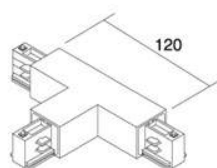

## Power track POWERGEAR 3F Twisted Connector T PRO-0436L1- B black 230V

**Product code 16685**

Brand [POWERGEAR](#)

Supply voltage 230V

Casing colour black

Right or left corner for PowerGear  
track Color either black or white.