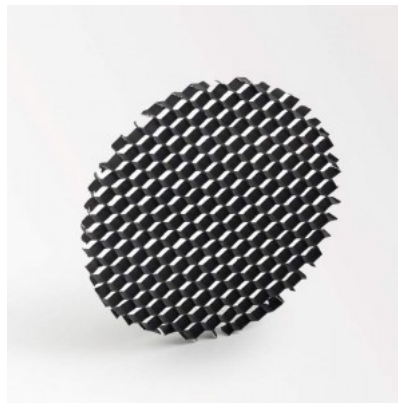

## Power track 482-B black

### Product code 15096

Height 85.0mm  
Width 68.0mm  
Length 205.0mm  
Casing colour black  
Casing material plastic  
Work environment indoor use

## Honeycomb filter Bakewell

## Power track POWERGEAR 3F T Connector Recessed Cover white 230V