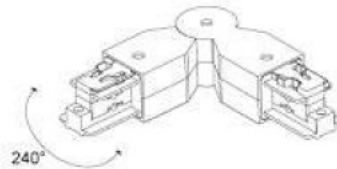

Power track POWERGEAR 3F L adjustable corner PRO-M435-B black 230V

Product code 15045

Brand [POWERGEAR](#)
Supply voltage 230V
In package 15pcs
Casing colour black
Certificates CE