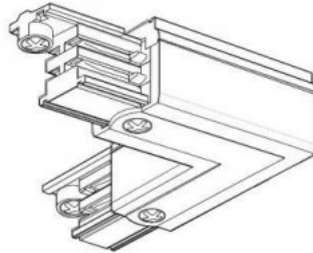

Power track POWERGEAR 3F L Connector PRO-0435 L-W left white 230V

Product code 15549

Brand [POWERGEAR](#)
Supply voltage 230V
In package 18pcs
In box 108pcs
Casing colour white
Certificates CE