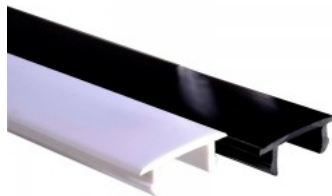

## Power track POWERGEAR PVC Cover PRO-CS04300 3m black

**Product code 16762**

Brand [POWERGEAR](#)  
Length 3000.0mm  
In package 1pc  
In box 150pcs  
Casing colour black