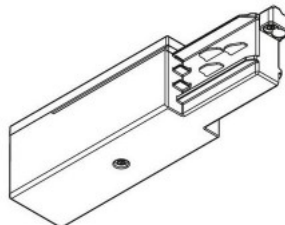

Power track POWERGEAR 3F Connector Right PRO-0431R-W white 230V

Product code 14865

Brand [POWERGEAR](#)
Supply voltage 230V
Weight 61 g
Package weight 45 g
In package 12pcs
In box 144pcs
Casing colour white
Certificates CE