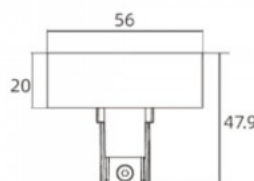

Power track POWERGEAR 3F recessed end cap white

Product code 22235

Brand [POWERGEAR](#)
In package 40pcs
In box 300pcs
Casing colour white