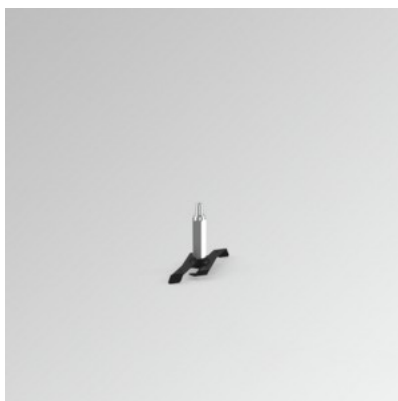

Mounting clip POWERGEAR Wire suspension holder black

Product code 23083

Brand [POWERGEAR](#)

In box 8pcs

Casing colour black

Casing material metal

Mounting clip POWERGEAR Wire suspension holder white

Product code 23084