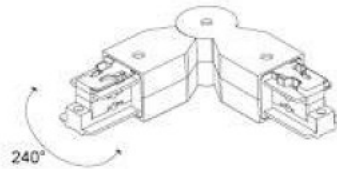

Power track POWERGEAR 3F L adjustable corner PRO-M435-W white 230V

Product code 14869

Brand [POWERGEAR](#)
Supply voltage 230V
In package 15pcs
Casing colour white
Certificates CE