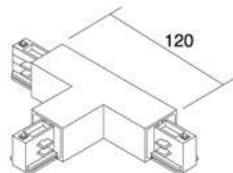

Power track POWERGEAR 3F Twisted Connector T PRO-M436L-W left white 230V

Product code 15376

Brand [POWERGEAR](#)
Supply voltage 230V
In package 12pcs
Casing colour white

Right or left corner for PowerGear track Color either black or white.