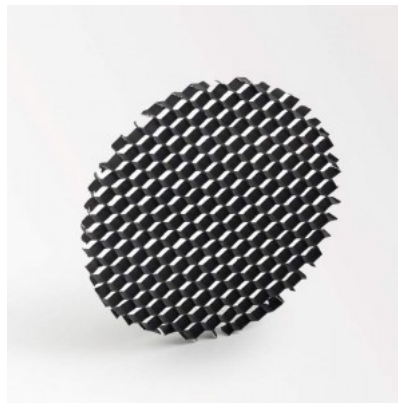

Power track 482-B black

Product code 15096

Height 85.0mm
Width 68.0mm
Length 205.0mm
Casing colour black
Casing material plastic
Work environment indoor use

Honeycomb filter Bakewell

Product code 17858

Casing material aluminium

Power track POWERGEAR 3F T Connector Recessed Cover white 230V

Product code 22236

Brand [POWERGEAR](#)
Supply voltage 230V
In package 18pcs
In box 30pcs
Casing colour white
Certificates CE

Power track POWERGEAR 3F 2m PRO-0420-B black 230V

Product code 14857

Brand [POWERGEAR](#)
Supply voltage 230V
Length 2000.0mm
In box 6pcs
Casing colour black

Power track POWERGEAR 3F 2m PRO-0420-W white 230V

Product code 14872

Brand [POWERGEAR](#)
Supply voltage 230V
Length 2000.0mm
Weight 1.85 kg
Package weight 100 g
In box 6pcs
Casing colour white

Power track POWERGEAR 3F 3m 3-Circuits Track PRO-0430-B black 230V

Product code 14871

Brand [POWERGEAR](#)
Supply voltage 230V
Length 3000.0mm
In package 1pc
In box 6pcs
Casing colour black

Power track POWERGEAR 3F 3m 3-Circuits Track PRO-0430-W white 230V