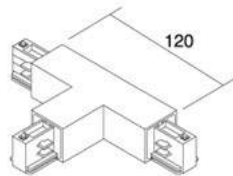

Power track POWERGEAR 3F Twisted T Connector PRO-M436R-W right white 230V

Product code 15375

Brand [POWERGEAR](#)
Supply voltage 230V
Casing colour white

Right or left corner for PowerGear track
Color either black or white.