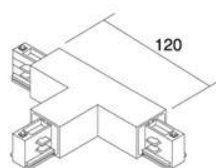

Power track POWERGEAR 3F Twisted Connector T PRO-M436L-B left black 230V

Product code 15356

Brand [POWERGEAR](#)

Supply voltage 230V

Casing colour black

Right or left corner for PowerGear track Color either black or white.