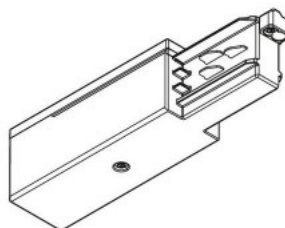

Power track POWERGEAR 3F Connector Left PRO-0431L-W white 230V

Product code 14864

Brand [POWERGEAR](#)
Supply voltage 230V
In package 12pcs
Casing colour white
Certificates CE