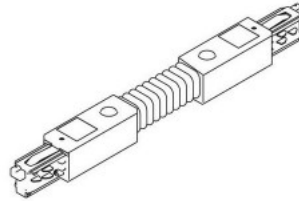

Power track POWERGEAR 3F flex PRO-0439-B black 230V

Product code 14858

Brand [POWERGEAR](#)
Supply voltage 230V
In package 14pcs
Casing colour black