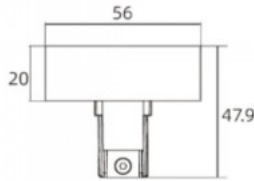

End cap POWERGEAR 3F recessed end cap black

Product code 17654

Brand [POWERGEAR](#)
Width 20.0mm
Length 56.0mm
In package 1pc
In box 24pcs
Casing colour black