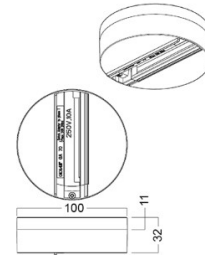

Right or left corner for PowerGear track Color either black or white.

Power track POWERGEAR FIX-POINT GA 70 black 230V IP20

Product code 14576

Brand [POWERGEAR](#)
Supply voltage 230V
Protection class IP20
Height 32.0mm
Diameter 100.0mm
Casing colour black
Casing material plastic
Work environment indoor use
Certificates CE,RoHS