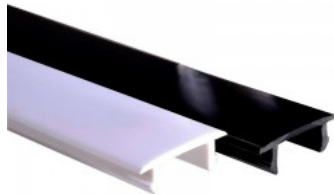

Power track POWERGEAR PVC Cover PRO-CS04300 3m white

Product code 16761

Brand [POWERGEAR](#)
Length 3000.0mm
In package 1pc
In box 150pcs
Casing colour white