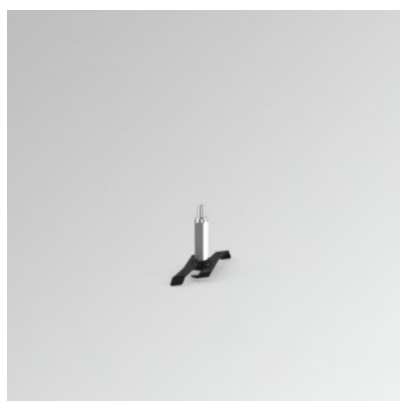

Mounting clip POWERGEAR Wire suspension holder black

Product code 23083

Brand [POWERGEAR](#)

In box 8pcs

Casing colour black

Casing material metal

Mounting clip POWERGEAR Wire suspension holder white

Product code 23084