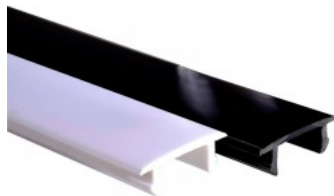

Brand [POWERGEAR](#)
In box 25pcs
Casing colour white

Power track POWERGEAR PVC Cover PRO-CS04300 3m black

Product code 16762

Brand [POWERGEAR](#)
Length 3000.0mm
In package 1pc
In box 150pcs
Casing colour black