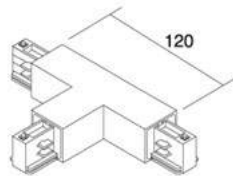

Power track POWERGEAR 3F Twisted Connector T PRO-M436L-B left black 230V

Product code 15356

Brand [POWERGEAR](#)
Supply voltage 230V
Casing colour black

Right or left corner for PowerGear track Color either black or white.