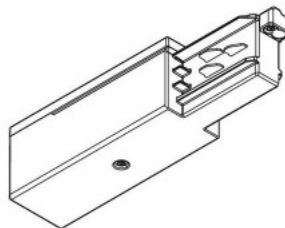

Power track POWERGEAR 3F Connector Left PRO-0431L-B black 230V

Product code 14860

Brand [POWERGEAR](#)
Supply voltage 230V
In package 1pc
In box 12pcs
Casing colour black
Certificates CE