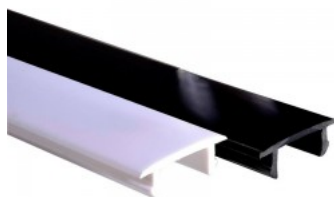

Brand [POWERGEAR](#)
In box 25pcs
Casing colour white

Power track POWERGEAR PVC Cover PRO-CS04300 3m black

Product code 16762

Brand [POWERGEAR](#)
Length 3000.0mm
In package 1pc
In box 150pcs
Casing colour black