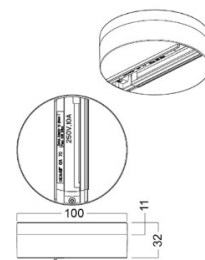

Power track POWERGEAR FIX-POINT GA 70 white 230V IP20

Product code 14388

Brand [POWERGEAR](#)
Supply voltage 230V
Protection class IP20
Height 32.0mm
Diameter 100.0mm
In box 50pcs
Casing colour white
Casing material plastic
Work environment indoor use
Certificates CE,RoHS