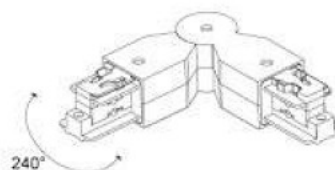

Power track POWERGEAR 3F L adjustable corner PRO-M435-B black 230V

Product code 15045

Brand [POWERGEAR](#)
Supply voltage 230V
In package 15pcs
Casing colour black
Certificates CE