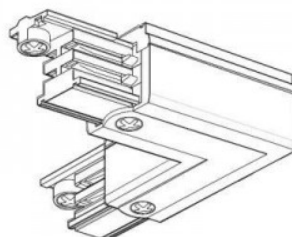

Power track POWERGEAR 3F L Connector PRO-0435 L-B left black 230V

Product code 15421

Brand [POWERGEAR](#)
Supply voltage 230V
In package 18pcs
In box 108pcs
Casing colour black
Certificates CE