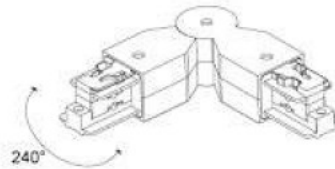

Power track POWERGEAR 3F L adjustable corner PRO-M435-W white 230V

Product code 14869

Brand [POWERGEAR](#)
Supply voltage 230V
In package 15pcs
Casing colour white
Certificates CE