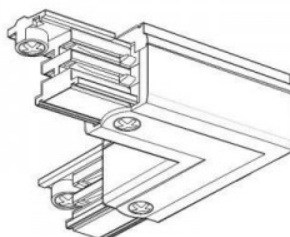

Power track POWERGEAR 3F L Connector PRO-0435R-B right black 230V

Product code 15422

Brand [POWERGEAR](#)
Supply voltage 230V
In package 18pcs
In box 108pcs
Casing colour black
Certificates CE