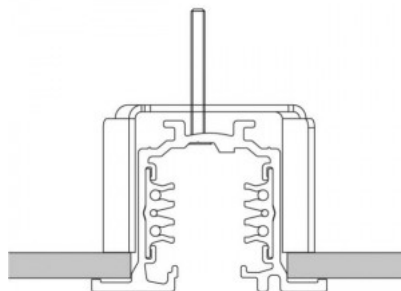

Power track POWERGEAR 3F 2m PRO-R420-B black 230V

Product code 16237

Brand [POWERGEAR](#)
Supply voltage 230V
Casing colour black